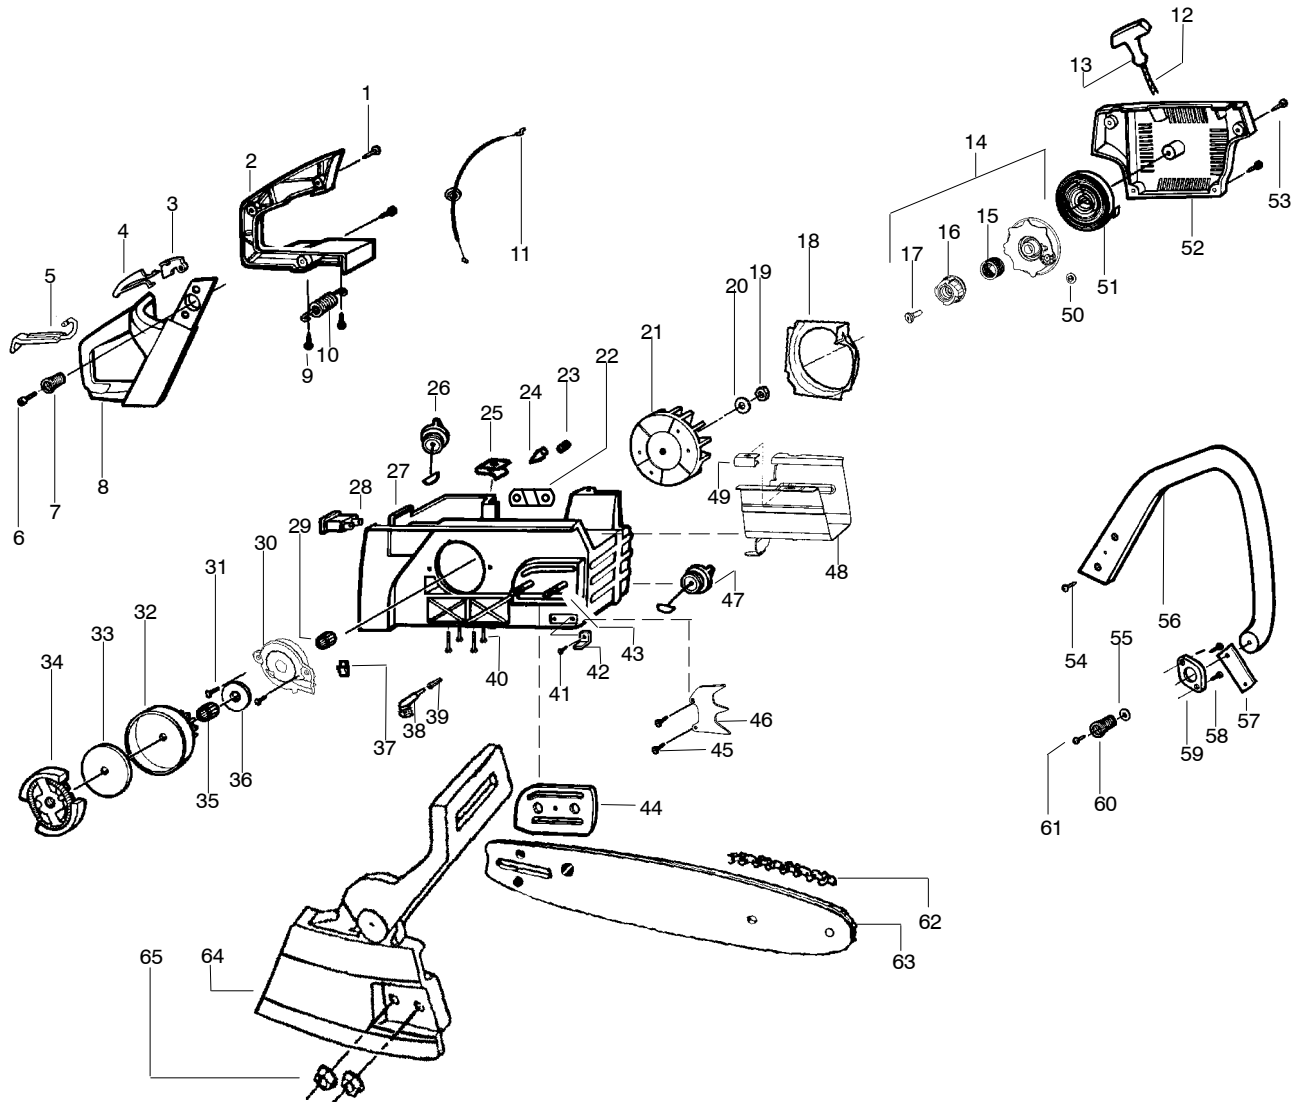

Ref.	Part No.	Description	Ref.	Part No.	Description	Ref.	Part No.	Description
1.	530015957	Screw	26.	530010845	Assy-Fuel Cap	50.	530016080	Screw
2.	530071272	Cover-Handle (kit)	27.	530037551	Assy-Chassis (Incl. 22,23,24,26,43,47)	51.	530042095	Spring-Recoil
3.	530036097	Trigger-Throttle				52.	545008803	Housing-Fan
4.	530036098	Lockout-Throttle				53.	530015892	Screw
5.	530053443	Lever-Choke	28.	530069572	Kit-Switch	54.	530015814	Screw
6.	530015937	Screw	29.	530029833	Worm-Oil Pump	55.	530015158	Washer
7.	530038985	Spring-Isolator	30.	530014410	Assy.-Oil Pump	56.	530038327	Handle-Front
8.	530071272	Handle-Rear (kit)	31.	530015896	Screw	57.	530036113	Front Strap-AV
9.	530015906	Screw	32.	530069342	Kit-Clutch Drum (Incl. #35)	58.	530015775	Screw-Plate
10.	530038986	Spring-Isolator	33.	530015611	Washer-Clutch	59.	530036101	Plate-Isolator
11.	530038471	Assy-Throttle Cable (Incl. Grommet)	34.	530014949	Assy-Clutch	60.	530038985	Spring-Isolator
12.	530069232	Kit-Rope	35.	530032119	Bearing-Clutch	61.	530015984	Screw
13.	530049797	Handle-Starter	36.	530015907	Washer-Thrust	62.	952051310	Chain"- 20"
14.	530071966	Kit-Starter EPS (Incl. 15,16,17,50)	37.	530019174	Seal-Oil	63.	952044815	Bar -20" Quick Adjust
15.	530021180	Spring EPS	38.	545047801	Pickup-Oil	64.	530054804	Assy-ChainBrake
16.	530059677	Hub-Starter EPS	39.	530056533	Filter-Oil	65.	530015917	Nut-Bar Mounting
17.	530021179	Screw-Shoulder	40.	530016037	Screw			
18.	530047667	Plate-Baffle Fan	41.	530015814	Screw			
19.	530016134	Nut-Flywheel	42.	530029850	Chain Catcher			
20.	530015127	Washer-Flywheel	43.	530015877	Bar Bolt			
21.	530059637	Assy-Flywheel	44.	530047855	Bar Plate			
22.	530036043	Plate-Support (Bar Stud)	45.	530016439	Screw			
23.	530029868	Plug-Vent	46.	530014381	Kit-Spike Assy (incl#45)			
24.	530026119	Valve-Check	47.	530057236	Assy-Oil Cap			
25.	530015922	Nut-Speed	48.	530055406	Shield-Heat			
			49.	530055322	Clip-"U"			

✓ = NEW PART NUMBER FOR THIS IPL

* = REFER TO THE SERVICE REFERENCE INDICATED FOR MORE INFORMATION. (LOCATED AT END OF IPL)