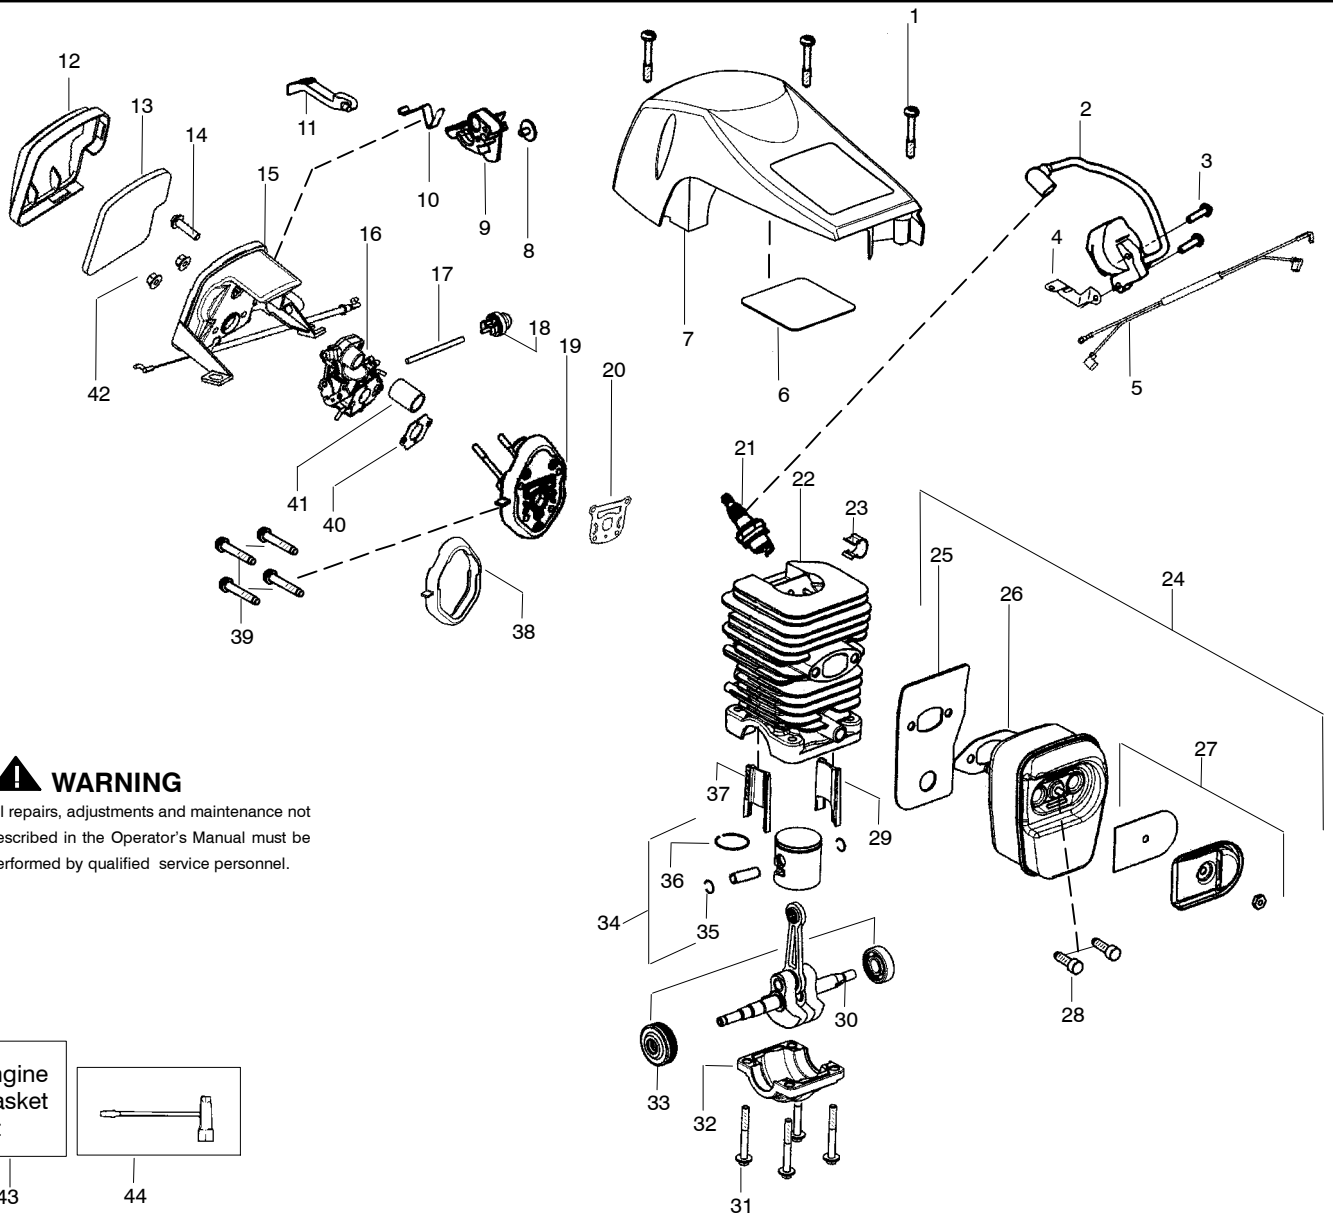

⚠ WARNING

All repairs, adjustments and maintenance not described in the Operator's Manual must be performed by qualified service personnel.

Ref.	Part No.	Description	Ref.	Part No.	Description	Ref.	Part No.	Description
1.	530016153	Screw	19.	530071889	Kit-Carb. Adaptor (Incl. # 20,38,41)	36.	530038729	Ring-Piston
2.	545115801	Module-Ignition	20.	530071894	Gasket-cyl. (kit)	37.	545015401	Insert-Right (gray)Cyl.
3.	530016432	Screw	21.	952030150	Accy-Spark Plug (RCJ-7Y)	38.	530071894	Seal-Adaptor (kit)
4.	530058661	Strap-Ground	22.	530071884	Kit-Cylinder (Incl. 29,37)	39.	530016426	Screw
5.	530057943	Assy-Wire Harness	23.	530058660	Clip-High Tension Lead	40.	530071894	Gasket-Carb. (kit)
6.	530055698	Reflector-Tape	24.	545006007	Kit-Muffler (Incl. 25,26,27,28)	41.	530057926	Tube-Intake
7.	530057872	Shield-Cylinder(Incl.1,6)	25.	530057942	Backplate-Muffler	42.	530016101	Nut-Carb.
8.	530016080	Screw	26.	530071894	Gasket-Muffler (kit)	43.	530071894	Kit-Gasket (Incl. 20,26,38,40)
9.	530057891	Lever-Ignition Switch	27.	545006056	Kit-Spark Arrestor	44.	530031135	Scrench
10.	530057908	Spring-Ignition Switch	28.	530016338	Bolt-Muffler			Not Shown
11.	530059399	Knob-Choke	29.	545015301	Insert-Left (black) Cyl.		545186807	Manual-Operator
12.	530059001	Cover-Air Filter	30.	530150392	Assy-Crankshaft/Rod		530059905	Decal-Warning
13.	530057869	Filter-Air	31.	530016417	Bolt			
14.	530016425	Screw	32.	530057941	Cap-Crankcase			
15.	545046901	Housing-Air Filter w/cable	33.	530056363	Assy-Bearing/Seal			
16.	---	Carburetor	34.	530071883	Kit-Piston (Incl. 35,36)			
	545070601	Zama W26B (Incl. 18)	35.	530015697	Retainer-Piston Pin			
17.	530069247	Kit-Fuel Line (Small)						
18.	530047721	Bulb-Purge "snap-in"						

↙ = NEW PART NUMBER FOR THIS IPL

★ = REFER TO THE SERVICE REFERENCE INDICATED FOR MORE INFORMATION. (LOCATED AT END OF IPL)