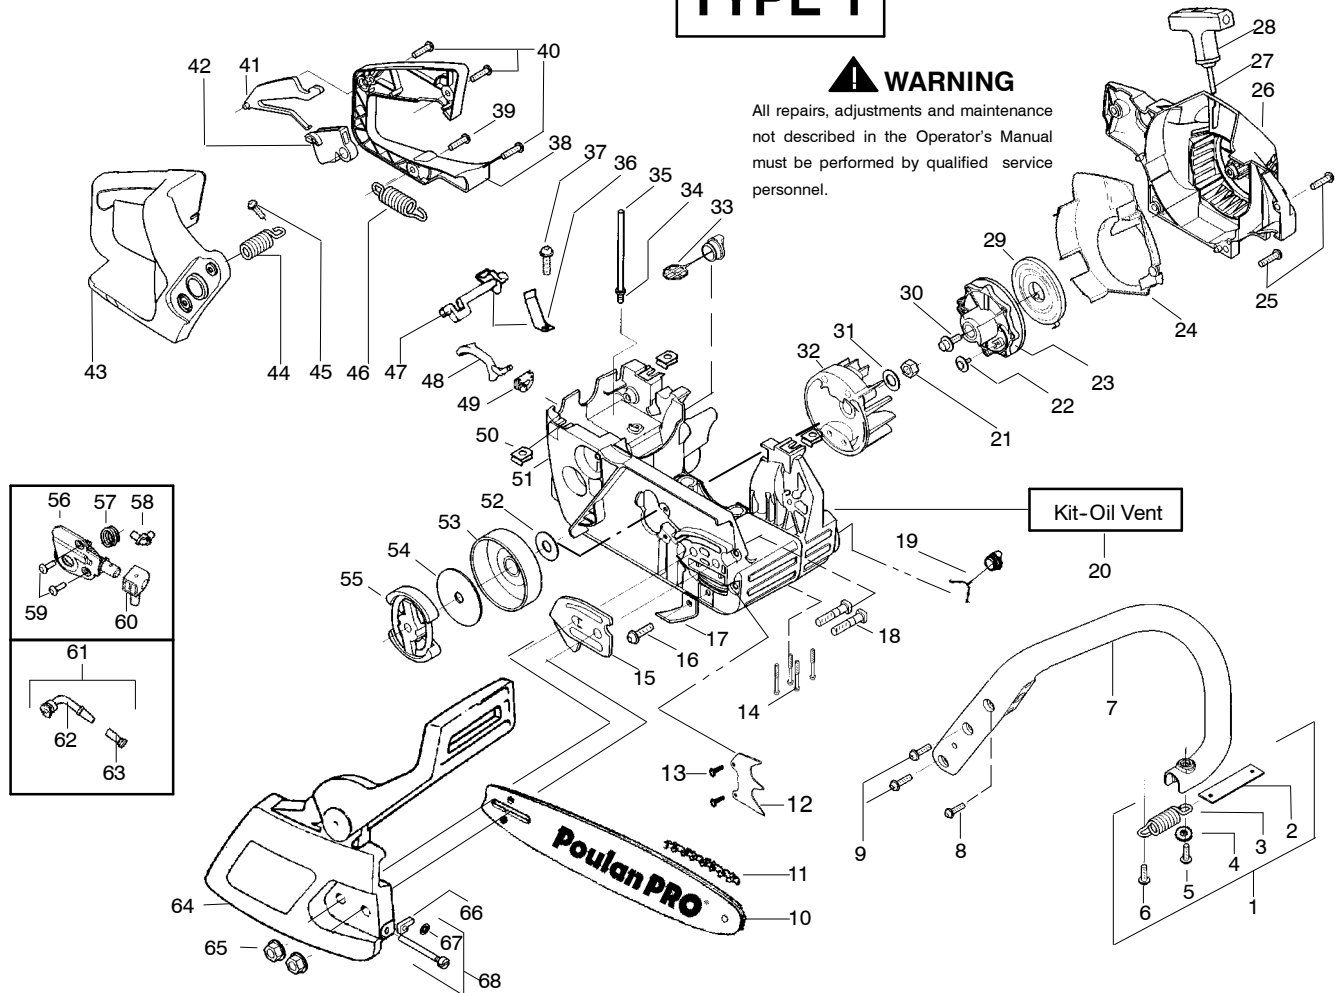

TYPE 1

Ref.	Part No.	Description	Ref.	Part No.	Description	Ref.	Part No.	Description
1.	530059667	Assy.- Isolator	27.	530069232	Kit - Rope	52.	530015907	Washer- Thrust
2.	530047608	Limiter Strap	28.	530056402	Handle- Starter	53.	530047061	Assy.- Clutch Drum w/bearing
3.	530059668	Spring- Isolator	29.	530027531	Spring- Recoil			Washer- Clutch
4.	530015158	Washer	30.	530015920	Screw	54.	530015611	Assy. Clutch
5.	530016018	Screw	31.	530015127	Washer- Flywheel	55.	530014949	Kit - Oil Pump (incl. 57,58,60)
6.	530015843	Screw	32.	530047534	Assy- Flywheel	56.	530071259	Gear- Worm Spring
7.	545048001	Front Handle	33.	530047192	Assy- Fuel Cap	57.	530037820	Elbow- Oil Pickup
8.	530015940	Screw	34.	530023877	Fitting- fuel line	58.	530049477	Screw
9.	530015814	Screw	35.	530069216	Kit- Fuel line (large)	59.	530016064	Seal Block
10.	952044370	Bar - 16"	36.	530016149	Spring- Switch	60.	530019206	Assy- Oil Pick-up (Incl. 62,63)
11.	952051211	Chain - 16"	37.	530015775	Screw	61.	530047663	Pick-up Oiler
12.	530014381	Kit- Spike (Incl. 13)	38.	530047581	Cover- Rear Handle	62.	530038373	Filter- Oil
13.	530016439	Screw	39.	530015886	Screw	63.	530056533	Assy.- Chain Brake
14.	530016132	Screw	40.	530015906	Screw	64.	545139901	Nut- Bar Mounting
15.	530038238	Plate- Bar Mount.	41.	530036098	Throttle Lockout	65.	530015917	Pin- Bar Adjust
16.	530015814	Screw	42.	530036097	Trigger- Throttle	66.	530015826	Retainer
17.	530029850	Chain Catcher	43.	545025001	Handle - Rear	67.	530038593	Kit- Bar Adjusting (incl. # 66,67)
18.	530016133	Bolt- Bar	44.	530071958	Kit- Isolator (Upper)	68.	530069611	
19.	530057236	Assy- Oil Cap	45.	530015875	Screw			
20.	530071666	Kit- Oil Vent	46.	530059668	Spring- Isolator			
21.	530016134	Nut- Flywheel	47.	530057473	Lever- Switch			
22.	530016080	Screw	48.	530057474	Lever- Choke			
23.	530037817	Starter Pulley	49.	530049005	Grommet- Knob			
24.	530055723	Baffle - Air	50.	530015922	Nut- "U"- Type			
25.	530015892	Screw	51.	530058730	Assy- Chassis (fuel lines and caps)			
26.	530056333	Housing- Fan						