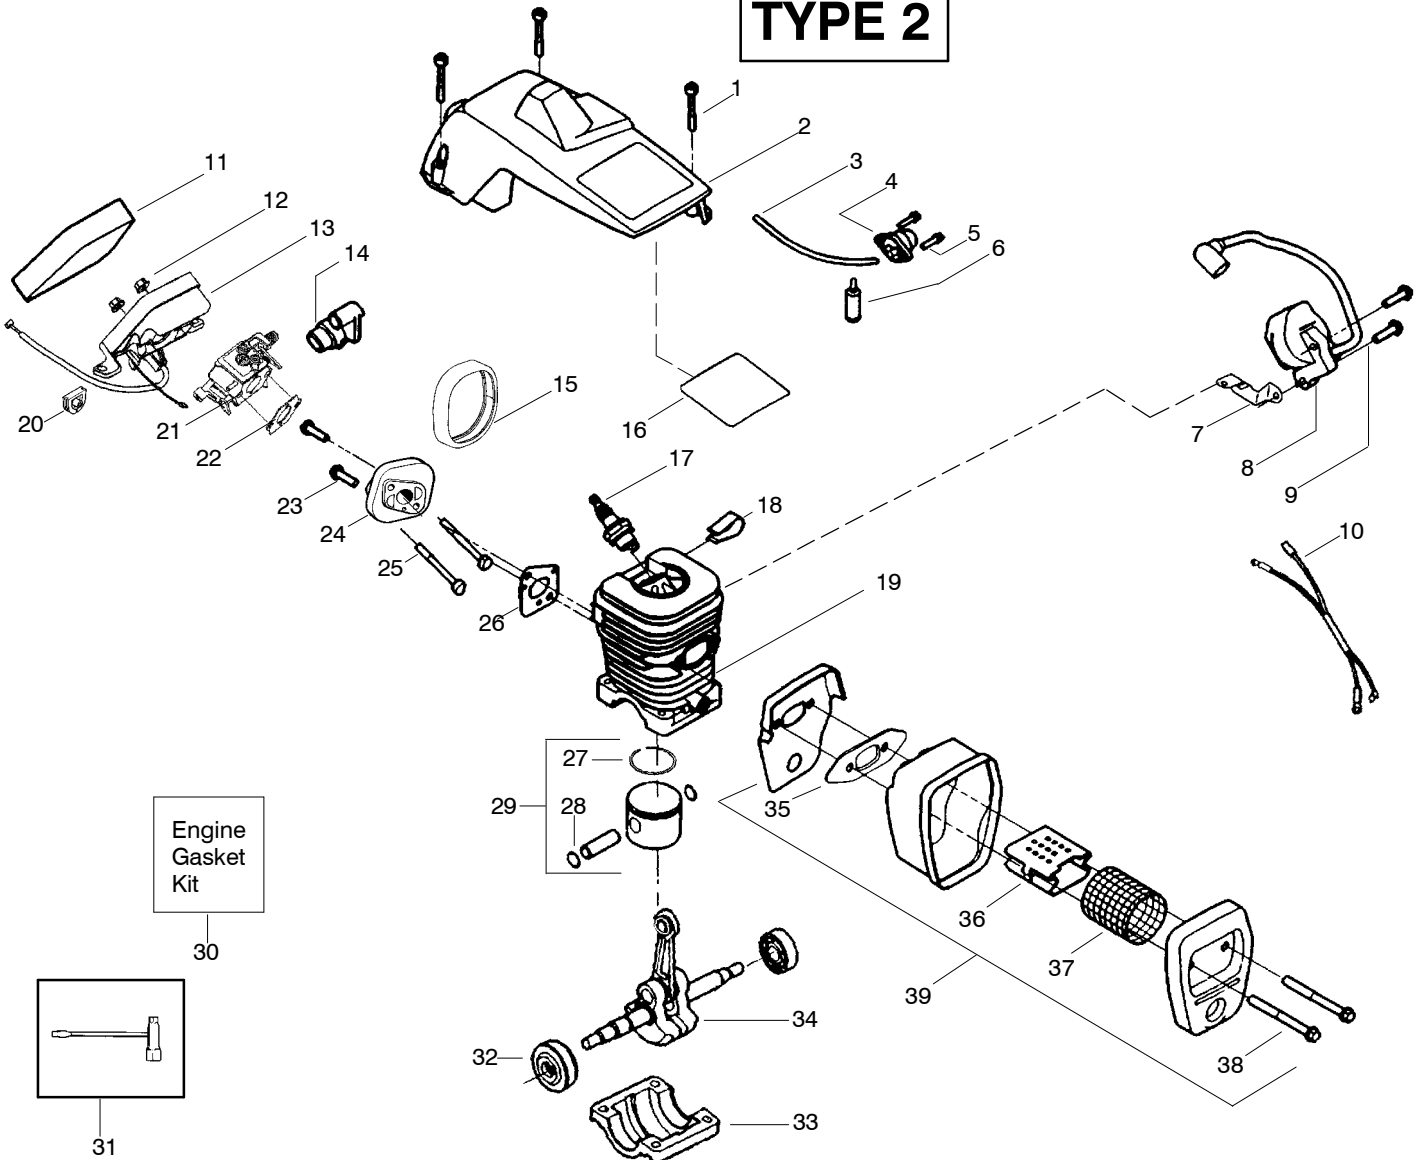

TYPE 2

Ref.	Part No.	Description	Ref.	Part No.	Description	Ref.	Part No.	Description
1.	530016153	Screw	21.	---	Kit - Carburetor	36.	530037813	Diffuser - Muffler
2.	530056914	Assy - Cylinder Shield (includes # 16)		545081885	Walbro (WT-891) (Incl. Grommet)	37.	530036103	Screen - Spark
3.	530069247	Kit - Fuel Line (Small)	Note: No Repair kits are available for these carburetors			38.	530016132	Bolt - Muffler
4.	530071835	Kit - Purge Bulb (incl. #5)				39.	530047207	Assy - Muffler (Incl. 35,36,37,38)
5.	530015780	Screw	22.	530069608	Gasket - Carb. (kit)			Not Shown
6.	530095646	Assy - Fuel Pick-up	23.	530016386	Screw			
7.	530047442	Strap - Ground	24.	530049700	Carb. Adapter			
8.	530039167	Ignition Module	25.	530016187	Screw			
9.	530015814	Screw	26.	530069608	Gasket - Adaptor (kit)			
10.	530057475	Assy - Wire Harness	27.	530038729	Ring - Piston			
11.	530037793	Foam - Air Filter	28.	530015697	Retainer - Piston Pin			
12.	530016101	Nut	29.	530071408	Kit - Piston (Incl. 27 & 28)			
13.	530057702	Assy - Air Box	30.	530069608	Kit - Engine Gasket (Incl. 22, 26 & 35)			
14.	530035526	Grommet - Carb Adjust	31.	530031135	Scrench			
15.	530054144	Seal - Carb Adapter	32.	530056363	Assy - Seal & Bearing		---	Manual - Operator
16.	530055698	Reflector - Heat	33.	530037935	Cap - Crankcase		545154217	German
17.	952030150	Spark Plug (RCJ-7Y)	34.	530047062	Assy - Crankshaft		545003009	Decal - Warning
18.	530016136	Clip - High Tension Lead	35.	530069608	Gasket - Muffler (kit)			
19.	530012550	Cylinder						
20.	530047631	Grommet - Throttle Cable