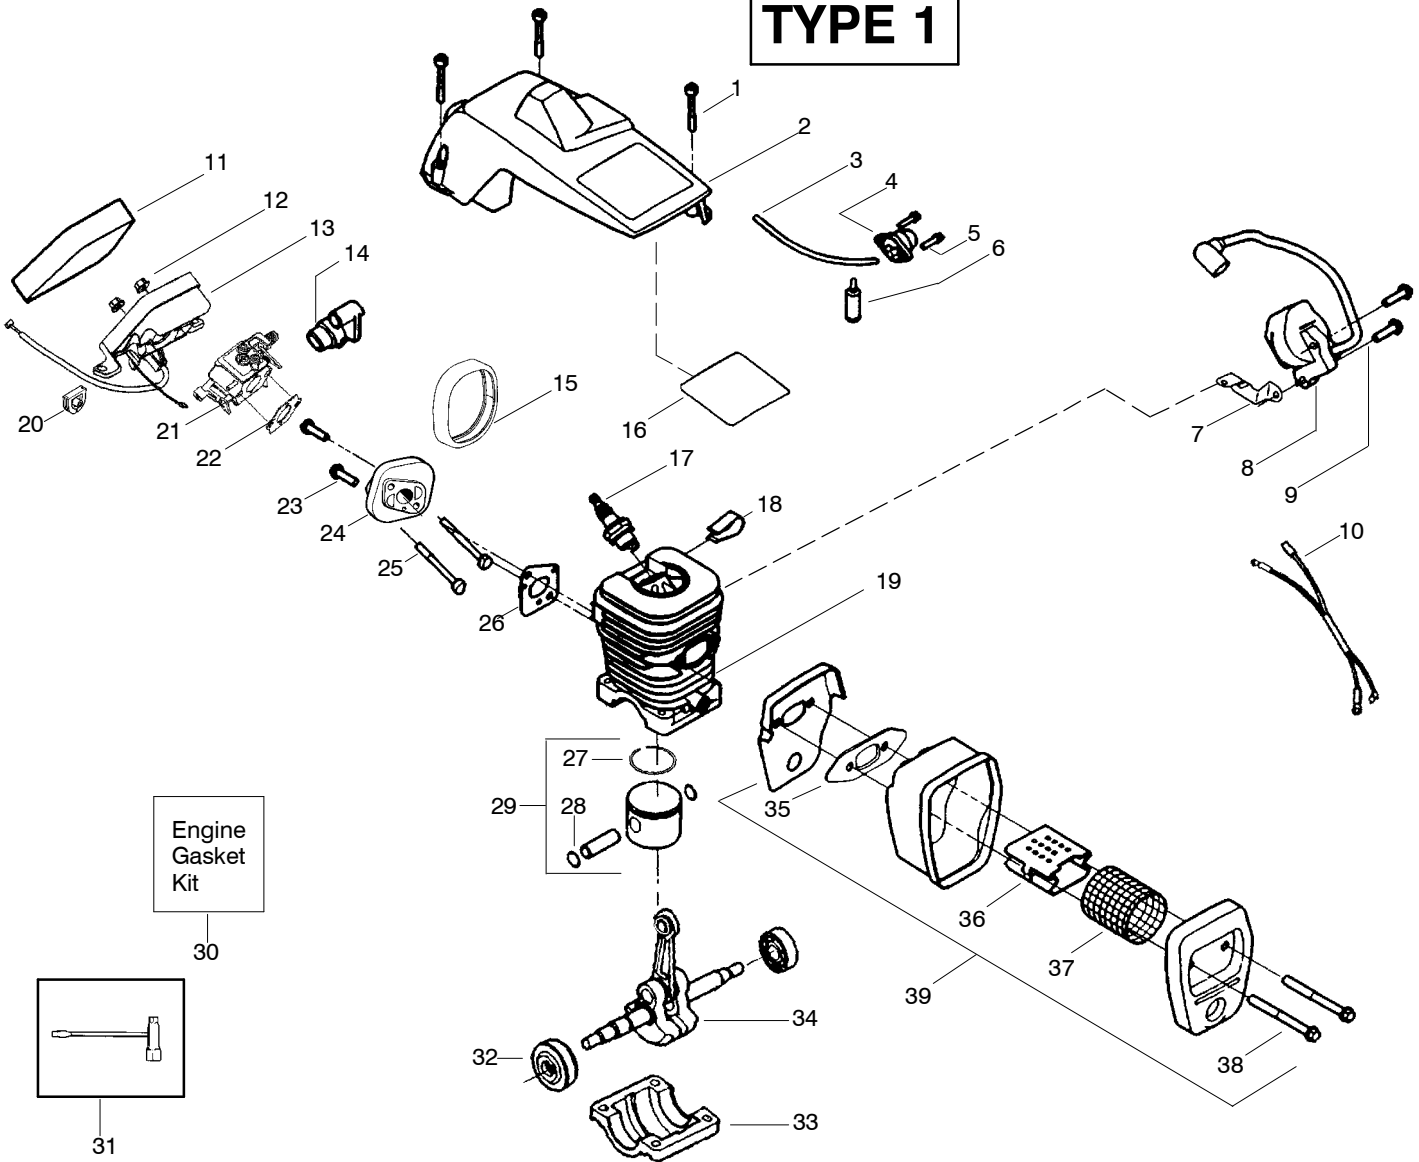

TYPE 1

Ref.	Part No.	Description	Ref.	Part No.	Description	Ref.	Part No.	Description
1.	530016153	Screw	21.	---	Kit - Carburetor	36.	530037813	Diffuser - Muffler
2.	530056914	Assy - Cylinder Shield (includes # 16)		530071820	Zama (W-20)	37.	530036103	Screen - Spark
3.	530069247	Kit - Fuel Line (Small)		530071821	Walbro (WT-662)	38.	530016132	Bolt - Muffler
4.	530071835	Kit - Purge Bulb (incl.#5)	Note: No Repair kits are available for these carburetors			39.	530047207	Assy - Muffler (Incl. 35,36,37,38)
5.	530015780	Screw	22.	530069608	Gasket - Carb. (kit)			Not Shown
6.	530095646	Assy - Fuel Pick-up	23.	530016386	Screw			
7.	530047442	Strap - Ground	24.	530049700	Carb. Adapter			
8.	530039167	Ignition Module	25.	530016187	Screw			
9.	530015814	Screw	26.	530069608	Gasket - Adaptor (kit)			
10.	530057475	Assy - Wire Harness	27.	530038729	Ring - Piston			
11.	530037793	Foam - Air Filter	28.	530015697	Retainer - Piston Pin			
12.	530016101	Nut	29.	530071408	Kit - Piston (Incl. 27 & 28)			
13.	530057702	Assy - Air Box	30.	530069608	Kit - Engine Gasket (Incl. 22, 26 & 35)			
14.	530035526	Grommet - Carb Adjust	31.	530031135	Scrench			
15.	530054144	Screw - Carb Adapter	32.	530056363	Assy - Seal & Bearing		---	Manual - Operator
16.	530055698	Reflector - Heat	33.	530037935	Cap - Crankcase		545123805	German
17.	952030150	Spark Plug (RCJ-7Y)	34.	530047062	Assy - Crankshaft		545003009	Decal - Warning
18.	530016136	Clip - High Tension Lead	35.	530069608	Gasket - Muffler (kit)			
19.	530012550	Cylinder						
20.	530047631	Grommet - Throttle Cable						

✓ = NEW PART NUMBER FOR THIS IPL

* = REFER TO THE SERVICE REFERENCE INDICATED FOR MORE INFORMATION. (LOCATED AT END OF IPL)