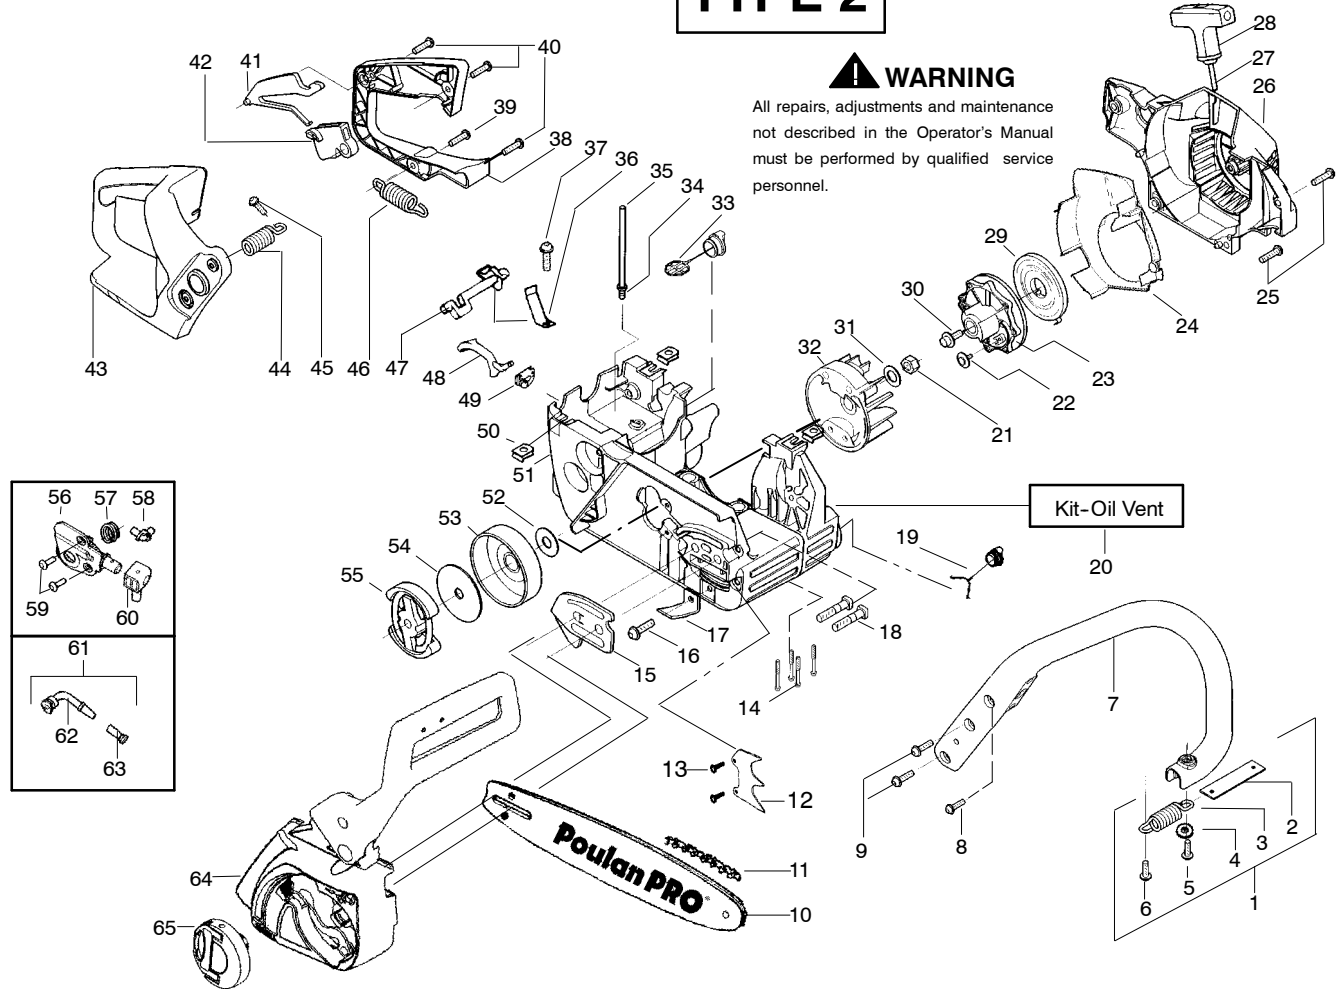

TYPE 2

WARNING

All repairs, adjustments and maintenance not described in the Operator's Manual must be performed by qualified service personnel.

Kit-Oil Vent

Ref.	Part No.	Description	Ref.	Part No.	Description	Ref.	Part No.	Description
1.	530059667	Assy.-Isolator	27.	530069232	Kit - Rope	52.	530015907	Washer- Thrust
2.	530047608	Limiter Strap	28.	530056402	Handle- Starter	53.	530047061	Assy.-Clutch Drum w/bearing
3.	530059668	Spring-Isolator	29.	530027531	Spring-Recoil	54.	530015611	Washer-Clutch
4.	530015158	Washer	30.	530015920	Screw	55.	530014949	Assy. Clutch
5.	530016018	Screw	31.	530015127	Washer-Flywheel	56.	530071259	Kit - Oil Pump (incl. 57,58,60)
6.	530015843	Screw	32.	530047534	Assy-Flywheel	57.	530037820	Gear-Worm Spring
7.	545048001	Front Handle	33.	530047192	Assy-Fuel Cap	58.	530049477	Elbow-Oil Pickup
8.	530015940	Screw	34.	530023877	Fitting-fuel line	59.	530016064	Screw
9.	530015814	Screw	35.	530069216	Kit-Fuel line (large)	60.	530019206	Seal Block
10.	952044370	Bar - 16"	36.	530016149	Spring-Switch	61.	530047663	Assy-Oil Pick-up (Incl. 62,63)
11.	952051211	Chain - 16"	37.	530015775	Screw	62.	530038373	Pick-up Oiler
12.	530014381	Kit-Spike (Incl. 13)	38.	530047581	Cover-Rear Handle	63.	530056533	Filter-Oil
13.	530016439	Screw	39.	530015886	Screw	64.	530071897	Kit-Chain Brake (Incl. 65)
14.	530016132	Screw	40.	530015906	Screw	65.	530059314	Assy-Knob
15.	530038238	Plate-Bar Mount.	41.	530036098	Throttle Lockout			
16.	530015814	Screw	42.	530036097	Trigger-Throttle			
17.	530029850	Chain Catcher	43.	545025001	Handle - Rear			
18.	530016133	Bolt-Bar	44.	530071958	Kit-Isolator (Upper)			
19.	530057236	Assy-Oil Cap	45.	530015875	Screw			
20.	530071666	Kit-Oil Vent	46.	530059668	Spring-Isolator			
21.	530016134	Nut-Flywheel	47.	530057473	Lever-Switch			
22.	530016080	Screw	48.	530057474	Lever-Choke			
23.	530037817	Starter Pulley	49.	530049005	Grommet-Knob			
24.	530055723	Baffle - Air	50.	530015922	Nut-"U"-Type			
25.	530015892	Screw	51.	530058730	Assy-Chassis (fuel lines and caps)			
26.	530056333	Housing-Fan						

✓ = NEW PART NUMBER FOR THIS IPL

★ = REFER TO THE SERVICE REFERENCE INDICATED FOR MORE INFORMATION. (LOCATED AT END OF IPL)