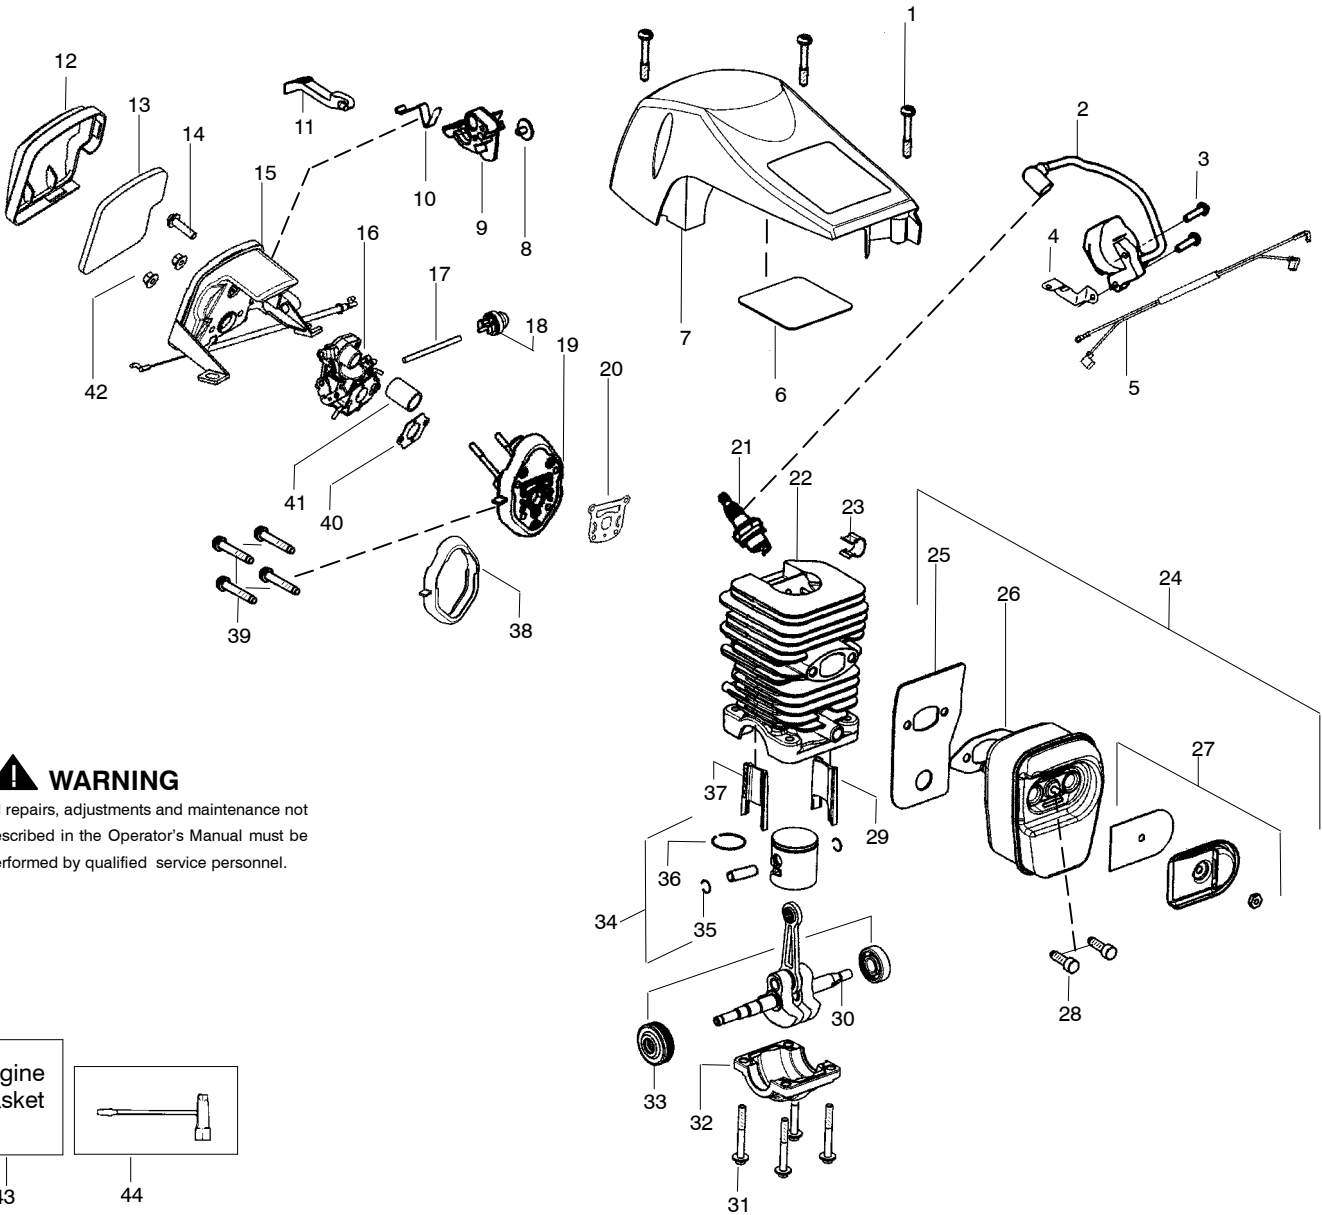

↙ = NEW PART NUMBER FOR THIS IPL

* = REFER TO THE SERVICE REFERENCE INDICATED FOR MORE INFORMATION. (LOCATED AT END OF IPL)

⚠ WARNING
All repairs, adjustments and maintenance not described in the Operator's Manual must be performed by qualified service personnel.

Ref.	Part No.	Description	Ref.	Part No.	Description	Ref.	Part No.	Description
1.	530016153	Screw	19.	530071889	Kit-Carb. Adaptor (Incl. # 20,38,41)	36.	530038729	Ring-Piston
2.	530039232	Module-Ignition	20.	530071894	Gasket-cyl. (kit)	37.	545015401	Insert-Right (gray)Cyl.
3.	530016432	Screw	21.	952030150	Accy-Spark Plug (RCJ-7Y)	38.	530071894	Seal-Adaptor (kit)
4.	530058661	Strap-Ground	22.	530071885	Kit-Cylinder (Incl. 29,37)	39.	530016426	Screw
5.	530057943	Assy-Wire Harness	23.	530058660	Clip-High Tension Lead	40.	530071894	Gasket-Carb. (kit)
6.	530055698	Reflector-Tape	24.	545081801	Kit-Muffler (Incl. 25,26,27,28)	41.	530057926	Tube-Intake
7.	530057872	Shield-Cylinder(Incl.1,6)	25.	530057942	Backplate-Muffler	42.	530016101	Nut-Carb.
8.	530016080	Screw	26.	530071894	Gasket-Muffler (kit)	43.	530071894	Kit-Gasket (Incl. 20,26,38,40)
9.	530057891	Lever-Ignition Switch	27.	530071894	Kit-Muffler	44.	530031135	Scrench
10.	530057908	Spring-Ignition Switch	28.	530016338	Bolt-Muffler			Not Shown
11.	530059399	Knob-Choke	29.	545015301	Insert-Left (black) Cyl.			
12.	530059001	Cover-Air Filter	30.	530150392	Assy-Crankshaft/Rod Bolt			
13.	530057869	Filter-Air	31.	530016417	Bolt			
14.	530016425	Screw	32.	530057941	Cap-Crankcase			
15.	545046901	Housing-Air Filter w/cable	33.	530056363	Assy-Bearing/Seal	545082955		Manual-Operator
16.	---	Carburetor	34.	530071882	Kit-Piston (Incl. 35,36)	545083603		Decal-Warning
17.	530069247	Kit-Fuel Line (Small)	35.	530015697	Retainer-Piston Pin			
18.	530047721	Bulb-Purge "snap-in"						

✓ = NEW PART NUMBER FOR THIS IPL * = REFER TO THE SERVICE REFERENCE INDICATED FOR MORE INFORMATION. (LOCATED AT END OF IPL)