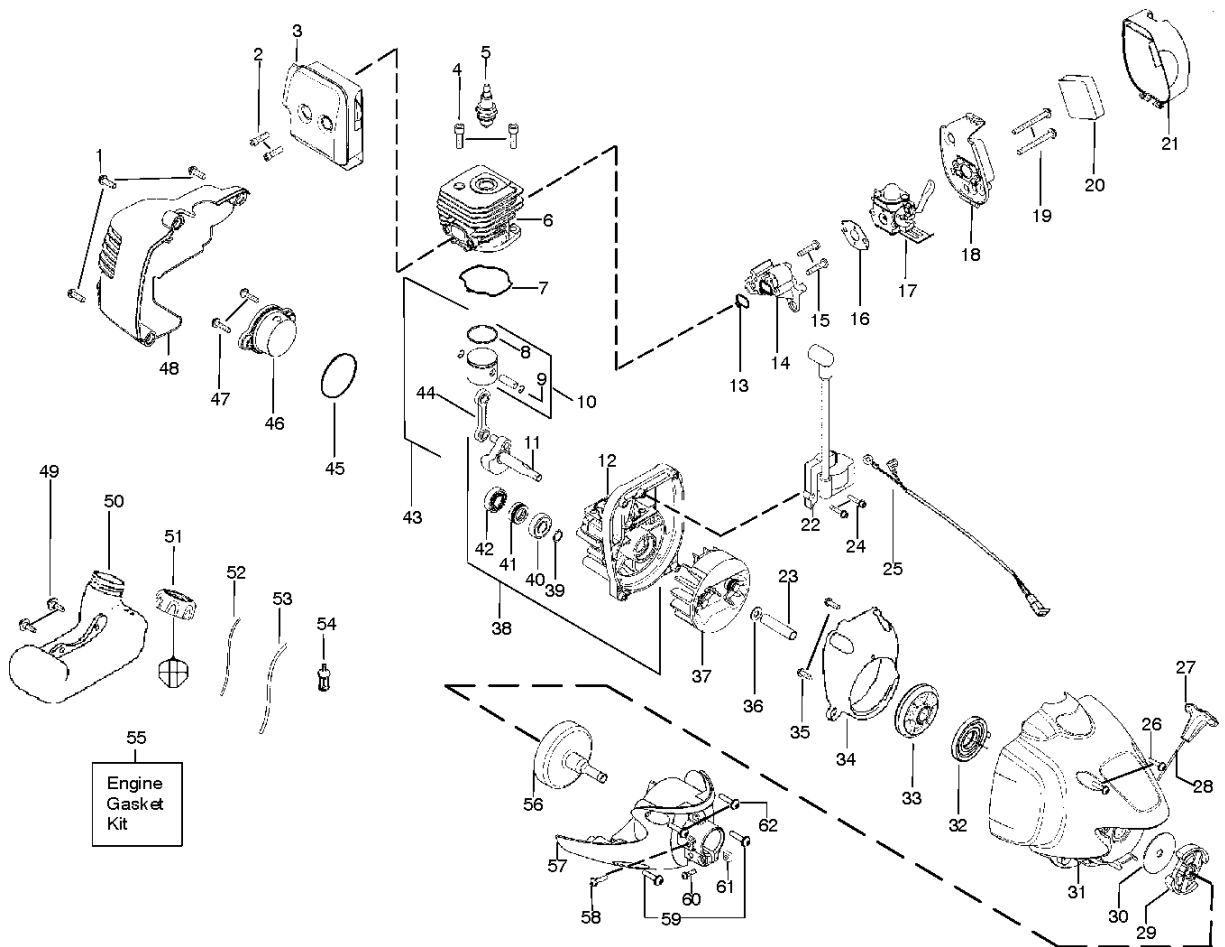

SPARE PARTS LIST

BRUSHCUTTERS/CLEARING SAWS

PR25BC, 967105501, 2016-08

ENGINE

PR25BC, 967105501, 2016-08

Ref	Part No	Description	Remark	QTY	KIT
1	530 01 58-80	SCREW		1	
2	530 05 89-82	BOLT		1	
3	545 22 79-01	ASSY MUFFLER/SHIELD		1	2
4	530 01 59-53	SCREW		1	
5	503 23 51-11	SPARK PLUG		1	
6	530 01 25-41	CYLINDER		1	
7	530 07 17-50	GASKET KIT		1	
8	545 15 40-08	PISTON RING		1	
9	530 01 51-62	CIRCLIP		1	
10	530 07 18-33	KIT		1	"8, 9"
11	545 14 58-02	CRANKSHAFT		1	
12	530 01 25-82	CRANKCASE		1	"40, 41, 42"
13	530 07 17-50	GASKET KIT		1	
14	530 05 75-47	ADAPTER		1	
15	530 01 64-41	SCREW		1	
16	530 07 17-50	GASKET KIT		1	
17	530 07 18-11	KIT		1	
18	545 07 75-01	BASE AIR BOX PP GOLD		1	
19	530 01 64-28	SCREW		1	
21	530 05 75-45	COVER		1	
22	530 03 92-29	IGNITION MODULE		1	
23	530 05 97-58	SPACER		1	
24	530 01 63-57	SCREW		1	
25	530 04 72-78	CABLE		1	
26	530 01 63-86	SCREW		1	
27	530 05 48-34	HANDLE		1	
28	545 05 04-09	KIT		1	
29	530 05 51-22	CLUTCH ASSY		1	
30	530 09 41-89	WASHER		1	
31	576 62 21-01	FAN HOUSING		1	
32	545 05 49-01	SPRING		1	
33	545 05 04-07	KIT		1	
34	545 08 06-01	BAFFLE		1	
35	530 01 58-80	SCREW		1	
36	530 01 64-63	WASHER		1	
37	577 23 59-01	FLYWHEEL		1	
38	530 07 19-51	ASSY C'CASE & C'SHAFT		1	"11, 12, 39"
39	530 01 59-41	CLIP		1	
40	530 05 57-28	BEARING		1	
41	530 01 92-64	SEAL		1	
42	530 03 21-25	BEARING		1	"10, 44"
43	530 07 17-85	PISTON		1	
44	530 06 99-45	CONNECTING ROD		1	
45	530 07 17-50	GASKET KIT		1	
46	530 05 79-54	PLUG		1	45
47	530 01 63-86	SCREW		1	
48	530 05 75-39	SHROUD REAR BLACK		1	
49	530 01 64-45	SCREW FUEL TANK RETAINER		1	
50	581 28 19-02	FUEL TANK ASSY	"FILTER, LINES & FUEL CAP"	1	
51	578 93 16-04	FUEL CAP ASSY		1	
52	530 06 92-47	HOSE	SMALL	1	
53	530 06 92-16	KIT	FUEL LINE TANK/PURGE	1	
54	577 16 72-01	ASSEMBLY	FUEL FILTER	1	
55	530 07 17-50	GASKET KIT		1	"7, 13, 16, 45"
56	530 15 02-47	CLUTCH DRUM		1	
57	545 07 73-01	CLUTCH COVER ASSY		1	"60, 61"
58	530 01 63-19	SCREW		1	
59	530 01 57-72	SCREW		1	
60	530 01 63-81	SCREW		1	
61	530 01 63-82	NUT--NOSE CONE		1	
62	530 01 58-14	SCREW		1	
	530 05 87-09	BULB	NOT SHOWN	1	