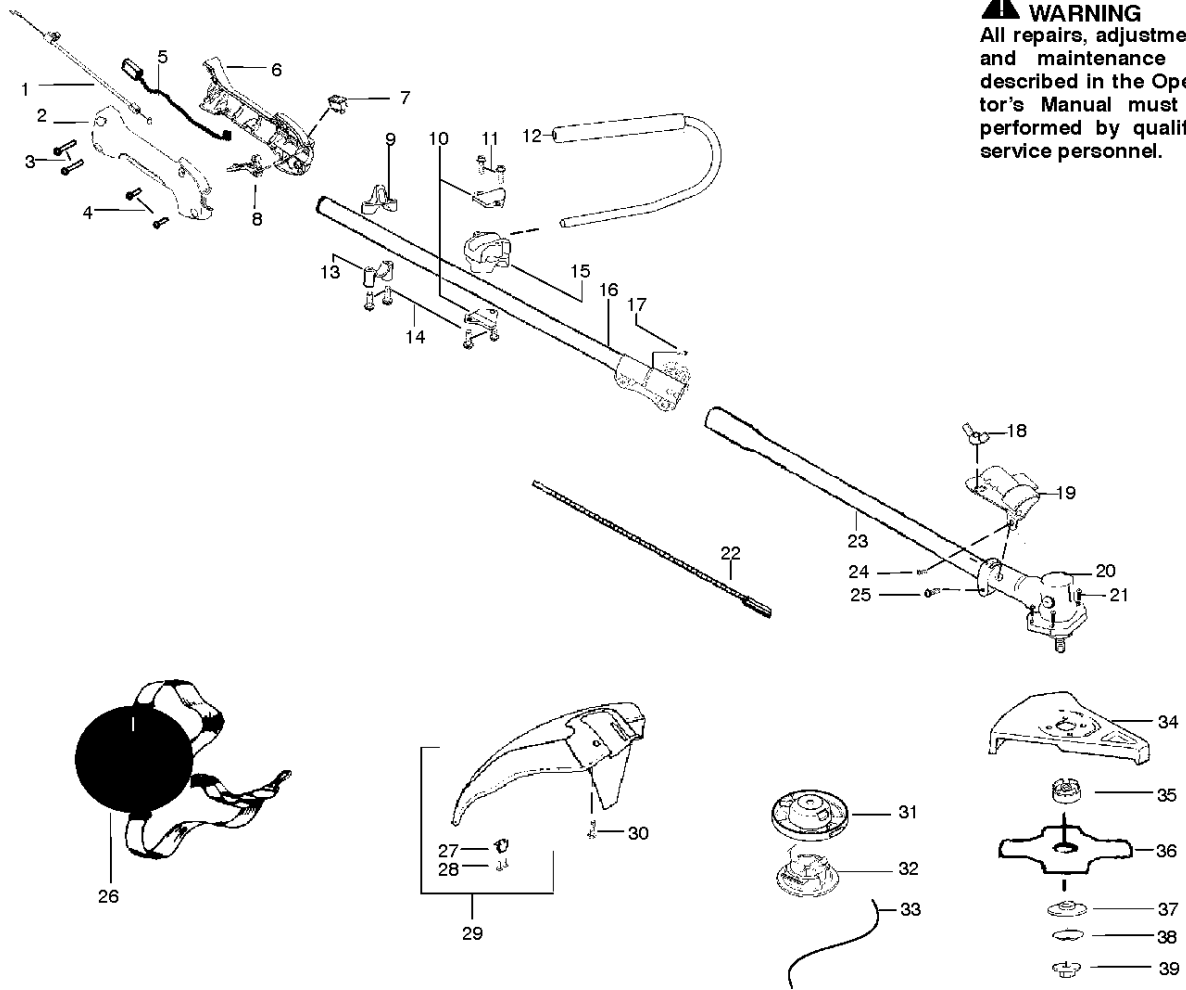

SPARE PARTS LIST

BRUSHCUTTERS/CLEARING SAWS

PR25BC, 967105501, 2016-08

ENGINE

PR25BC, 967105501, 2016-08

Ref	Part No	Description	Remark	QTY	KIT
1	530 01 58-80	SCREW		1	
2	530 05 89-82	BOLT		1	
3	545 22 79-01	ASSY MUFFLER/SHIELD		1	2
4	530 01 59-53	SCREW		1	
5	503 23 51-11	SPARK PLUG		1	
6	530 01 25-41	CYLINDER		1	
7	530 07 17-50	GASKET KIT		1	
8	545 15 40-08	PISTON RING		1	
9	530 01 51-62	CIRCLIP		1	
10	530 07 18-33	KIT		1	"8, 9"
11	545 14 58-02	CRANKSHAFT		1	
12	530 01 25-82	CRANKCASE		1	"40, 41, 42"
13	530 07 17-50	GASKET KIT		1	
14	530 05 75-47	ADAPTER		1	
15	530 01 64-41	SCREW		1	
16	530 07 17-50	GASKET KIT		1	
17	530 07 18-11	KIT		1	
18	545 07 75-01	BASE AIR BOX PP GOLD		1	
19	530 01 64-28	SCREW		1	
21	530 05 75-45	COVER		1	
22	530 03 92-29	IGNITION MODULE		1	
23	530 05 97-58	SPACER		1	
24	530 01 63-57	SCREW		1	
25	530 04 72-78	CABLE		1	
26	530 01 63-86	SCREW		1	
27	530 05 48-34	HANDLE		1	
28	545 05 04-09	KIT		1	
29	530 05 51-22	CLUTCH ASSY		1	
30	530 09 41-89	WASHER		1	
31	576 62 21-01	FAN HOUSING		1	
32	545 05 49-01	SPRING		1	
33	545 05 04-07	KIT		1	
34	545 08 06-01	BAFFLE		1	
35	530 01 58-80	SCREW		1	
36	530 01 64-63	WASHER		1	
37	577 23 59-01	FLYWHEEL		1	
38	530 07 19-51	ASSY C'CASE & C'SHAFT		1	"11, 12, 39"
39	530 01 59-41	CLIP		1	
40	530 05 57-28	BEARING		1	
41	530 01 92-64	SEAL		1	
42	530 03 21-25	BEARING		1	"10, 44"
43	530 07 17-85	PISTON		1	
44	530 06 99-45	CONNECTING ROD		1	
45	530 07 17-50	GASKET KIT		1	
46	530 05 79-54	PLUG		1	45
47	530 01 63-86	SCREW		1	
48	530 05 75-39	SHROUD REAR BLACK		1	
49	530 01 64-45	SCREW FUEL TANK RETAINER		1	
50	581 28 19-02	FUEL TANK ASSY	"FILTER, LINES & FUEL CAP"	1	
51	578 93 16-04	FUEL CAP ASSY		1	
52	530 06 92-47	HOSE	SMALL	1	
53	530 06 92-16	KIT	FUEL LINE TANK/PURGE	1	
54	577 16 72-01	ASSEMBLY	FUEL FILTER	1	
55	530 07 17-50	GASKET KIT		1	"7, 13, 16, 45"
56	530 15 02-47	CLUTCH DRUM		1	
57	545 07 73-01	CLUTCH COVER ASSY		1	"60, 61"
58	530 01 63-19	SCREW		1	
59	530 01 57-72	SCREW		1	
60	530 01 63-81	SCREW		1	
61	530 01 63-82	NUT--NOSE CONE		1	
62	530 01 58-14	SCREW		1	
	530 05 87-09	BULB	NOT SHOWN	1	