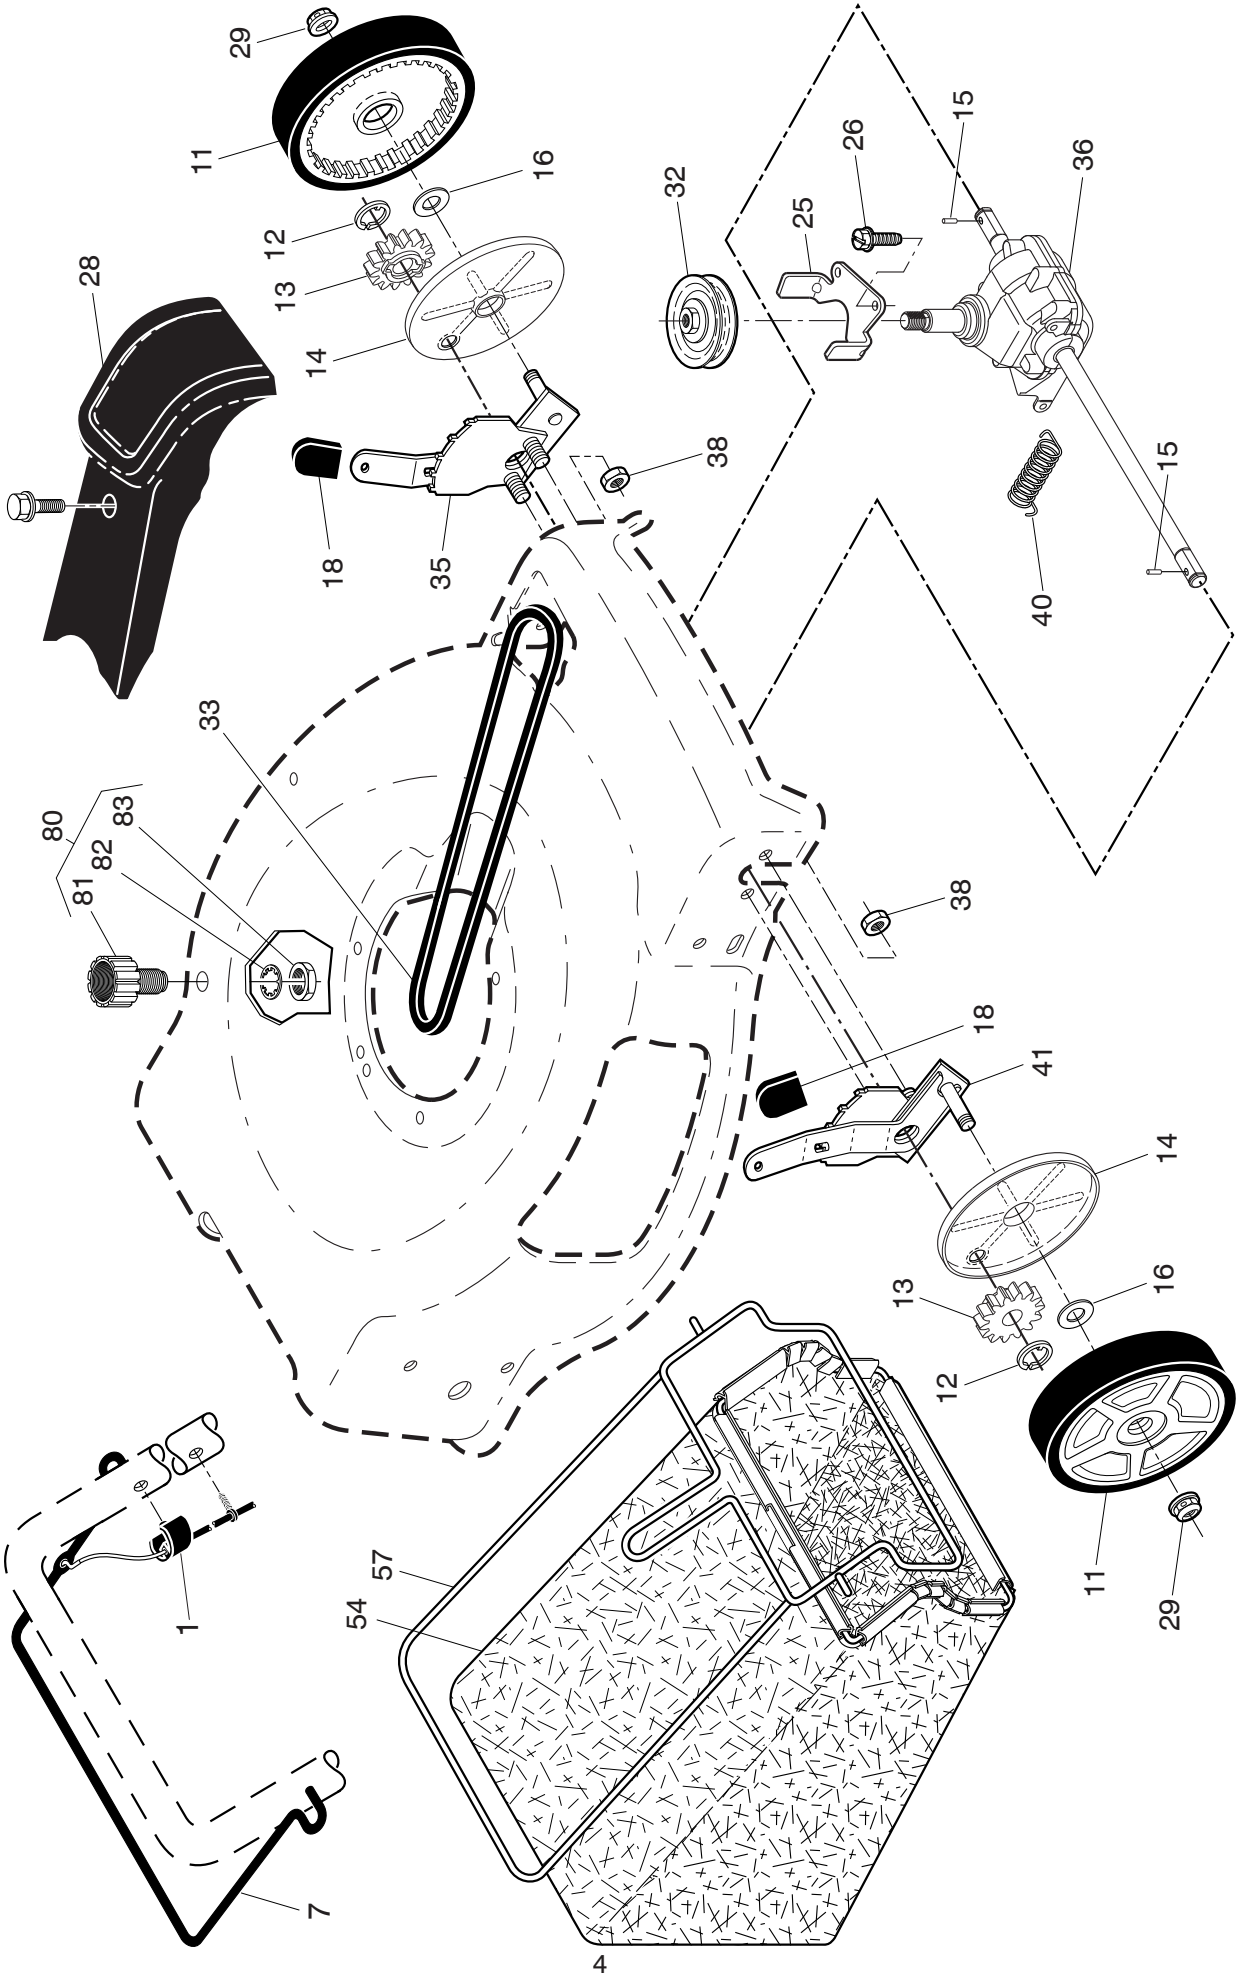

POULAN PRO ROTARY LAWN MOWER -- MODEL NUMBER PR174Y22RHPE (MFG. ID. NO. 96142014900)

POULAN PRO ROTARY LAWN MOWER - - MODEL NUMBER PR174Y22RHPE (MFG. ID. NO. 96142014900)

KEY NO.	PART NO.	DESCRIPTION	KEY NO.	PART NO.	DESCRIPTION
1	532 42 05-62	Drive Control Assembly (Includes Cable)	32	586 98 97-01	Drive Pulley
7	532 43 52-81	Control Bar, Drive	33	532 19 68-53	V-Belt
11	581 00 92-05	Wheel & Tire Assembly, Front	35	581 49 79-07	Wheel Adjuster Assembly, LH (Includes Bearing)
12	812 00 00-58	E-Ring	36	589 60 06-01	Gear Case Assembly, Complete
13	532 40 38-49	Pinion	38	532 43 81-30	Locknut, Hex 1/4-20
14	581 84 04-01	Dust Cover	40	532 40 65-58	Spring
15	532 40 48-45	Pawl, Drive	41	581 49 79-08	Wheel Adjuster Assembly, RH (Includes Bearing)
16	532 06 77-25	Washer, Flat 3/8	54	580 94 73-20	Grassbag
18	532 70 10-37	Selector Knob	57	585 05 47-02	Frame, Grassbag
25	532 43 17-11	Belt Guide Bracket	80	532 42 11-14	Water Washout Assembly
26	532 16 34-09	Screw, Hi-Lo Thread #12 x 5/8	81	532 41 97-35	Fitting, Hose, Water Washout
28	587 99 78-01	Drive Cover Assembly (Includes Mounting Screw and Pushnut)	82	532 41 55-85	Washer, Lock, Internal Tooth
29	532 40 91-48	Locknut, Hex	83	532 41 55-86	Locknut, Hex, with O-Ring

NOTE: All component dimensions given in U.S. inches. 1 inch = 25.4 mm. **IMPORTANT:** Use only Original Equipment Manufacturer (O.E.M.) replacement parts. Failure to do so could be hazardous, damage your lawn mower and void your warranty.