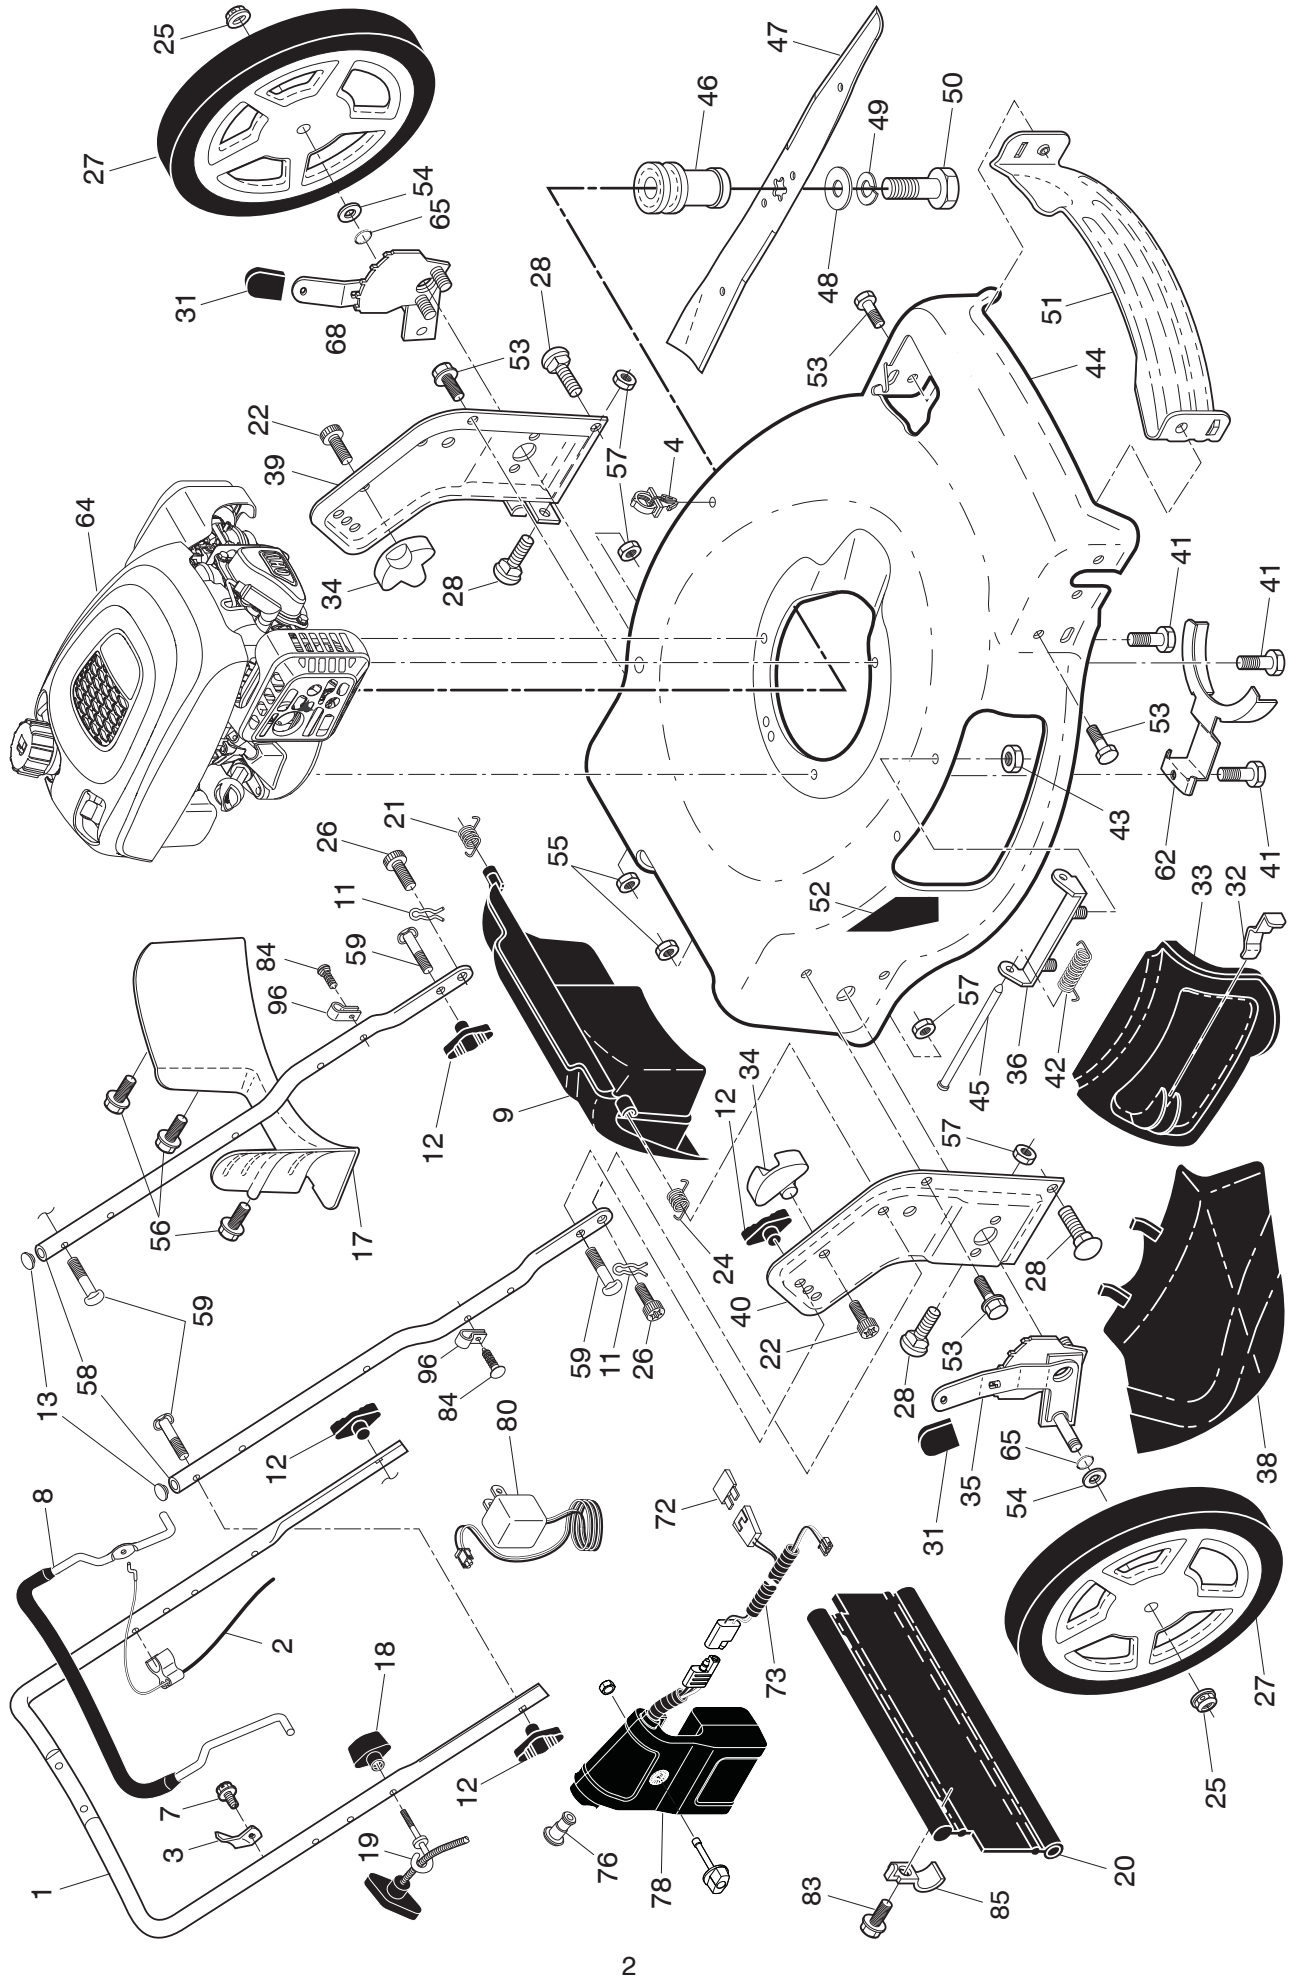

POULAN PRO ROTARY LAWN MOWER -- MODEL NUMBER PR174Y22RHPE (MFG. ID. NO. 96142014900)

POULAN PRO ROTARY LAWN MOWER - - MODEL NUMBER PR174Y22RHPE (MFG. ID. NO. 96142014900)

KEY NO.	PART NO.	DESCRIPTION	KEY NO.	PART NO.	DESCRIPTION	KEY NO.	PART NO.	DESCRIPTION
1	585 86 48-05	Upper Handle	33	532 43 26-42	Mulcher Door	57	532 15 53-77	Locknut, Hex 5/16-18
2	532 42 09-39	Engine Zone Control Cable	34	532 43 81-34	Pivot Bracket	58	585 90 82-02	Bar, Lower Handle
3	532 43 00-34	Bracket, Upstop	35	532 43 11-40	Wheel Adjuster Assembly, RH	59	532 19 15-74	Handle Bolt
4	532 14 50-06	Guide, Cable	36	532 17 57-35	Hinge Bracket Assembly	62	532 43 50-59	Belt Retainer
7	532 17 88-48	Screw, Hex Washer Head #10-16 x 5/8	38	532 42 61-29	Discharge Deflector	64	591 44 06-03	Engine, Ratio, Model Number 10100-Z870210
8	587 47 83-03	Control Bar	39	585 90 07-02	Handle Bracket, LH	65	532 19 74-80	O-Ring
9	532 42 10-84	Rear Door Assembly	40	585 90 08-02	Handle Bracket, RH	68	532 43 11-41	Wheel Adjuster Assembly, LH
11	532 42 55-75	Hairpin	41	532 15 04-06	Screw, Dogpoint 3/8-16 x 1-1/8	72	532 42 59-37	Fuse, 40 Amp
12	532 19 19-38	Handle Knob, Standard	42	532 19 30-00	Spring, Torsion	73	591 12 43-02	Wiring Harness
13	532 43 75-16	Plug, Lower Handle Bar	43	532 19 17-30	Nut, Hex, Nylock	76	580 91 52-03	Starter Button
17	532 42 73-07	Rear Baffle	44	581 70 83-24	Kit, Lawn Mower Housing	78	591 12 33-04	Electric Start Assembly (Includes Switch Housing, Switch & Wiring Harness)
18	581 91 26-01	T-Knob	45	532 17 56-50	Rod, Hinge	80	587 00 71-01	Charger, Battery
19	581 90 21-01	Rope Guide	46	591 34 43-01	Blade Adapter / Pulley	83	532 75 00-97	Screw
20	532 42 91-57	Rear Skirt	47	532 40 67-13	Blade, 22"	84	532 42 81-24	Fastener, Push
21	532 41 99-49	Spring, Rear Door, LH, Black	48	532 85 10-74	Washer, Hardened	85	532 43 45-30	Bracket, Skirt Mounting
22	532 14 18-41	Screw, Pan Head, Torx #20	49	532 85 02-63	Washer, Helical	96	532 19 79-91	Clip, Cable
24	532 41 99-48	Spring, Rear Door, RH, Grey	50	532 85 10-84	Screw, Machine, Hex Head, Grade 8	--	532 42 38-49	Bag of Hardware (Includes Key Numbers 12 and 59)
25	532 40 91-49	Nut, Hex, Flanged	51	532 43 05-99	3/8-24 x 1-3/8 Front Baffle	--	115 95 89-27	Operator's Manual, English
26	532 41 99-45	Screw, Rear Door/Handle Pivot	52	532 18 21-66	Decal, Danger	--	115 95 89-31	Operator's Manual, French
27	581 01 03-12	Wheel & Tire Assembly, 12 x 1-3/4, Rear	53	817 00 05-10	Screw, Hex Head 5/16	--	115 95 89-46	Operator's Manual, Spanish
28	586 21 25-01	Bolt, Carriage 5/16-18 x 5/8	54	532 08 83-48	Washer, Flat			
31	532 70 10-37	Selector Knob	55	532 19 17-30	Nut, Hex, Flanged 1/4-20			
32	532 44 11-92	Latch, Mulcher Door	56	817 41 13-12	Screw, Hex Washer Head #13 x 3/4			

NOTE: All component dimensions given in U.S. inches. 1 inch = 25.4 mm. **IMPORTANT:** Use only Original Equipment Manufacturer (O.E.M.) replacement parts. Failure to do so could be hazardous, damage your lawn mower and void your warranty.