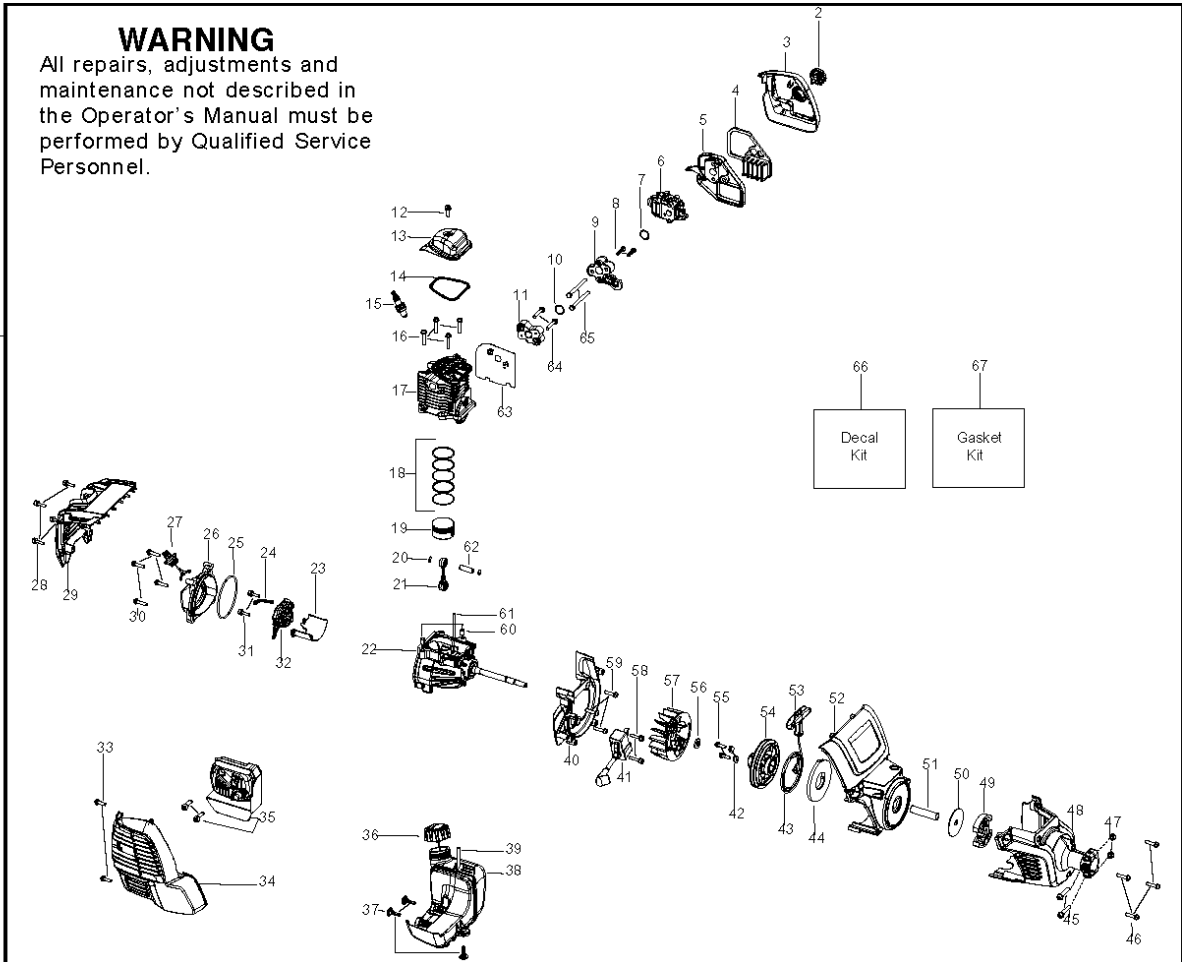

# SPARE PARTS LIST

TRIMMERS/EDGERS

PP428S, 966774301, 2018-12

**⚠ WARNING**  
All repairs, adjustments and maintenance not described in the Operator's Manual must be performed by Qualified Service Personnel.

## SHAFT &amp; HANDLE

PP428S, 966774301, 2018-12

Ref	Part No	Description	Remark	QTY	KIT
1	530 01 64-49	SCREW		4	
2	575 50 62-01	HOUSING		1	
3	578 92 87-01	THROTTLE CABLE		1	
4	575 78 41-01	ASSEMBLY		1	
5	575 50 63-01	HOUSING		1	
6	545 06 79-01	SWITCH		1	
7	580 74 56-01	TRIGGER		1	
8	575 67 15-01	SPRING		1	
9	576 63 24-01	TRIGGER		1	
10	530 01 57-86	BOLT		1	
11	530 05 75-46	HANDLE ASSIST 1		1	
12	530 01 61-52	WING NUT		1	
13	577 97 22-01	DRIVE SHAFT ASSY		1	
14	545 21 38-01	COUPLER		1	
15	574 31 64-02	DRIVE SHAFT		1	
16	578 29 71-01	DRIVE SHAFT ASSY		1	
17	530 01 58-20	SCREW		1	
18	530 01 58-14	SCREW		2	
19	530 05 22-86	LINE		1	
20	585 34 59-17	KIT		1	"17,18,19,24"
21	530 01 60-14	SCREW		1	
22	530 01 57-75	SCREW		1	
23	530 09 60-99	BEVEL GEAR		1	
24	530 01 61-52	WING NUT		1	
25	545 15 07-01	BRACKET		1	
26	537 41 93-02	HOUSING		1	
27	537 41 98-01	ADAPTER		1	
28	537 33 88-01	SPRING		1	
29	952 71 16-31	SPOOL & LINE		1	
30	505 49 64-01	GROMMET		1	
31	505 50 62-01	COVER		1	
32	537 41 96-01	KNOB		1	
33	537 41 92-11	TRIMMER HEAD		1	"26,27,28,29,30,31,32"
34	575 67 11-01	HOUSING		1	"1,2,3,4,5,6,7,8,9"