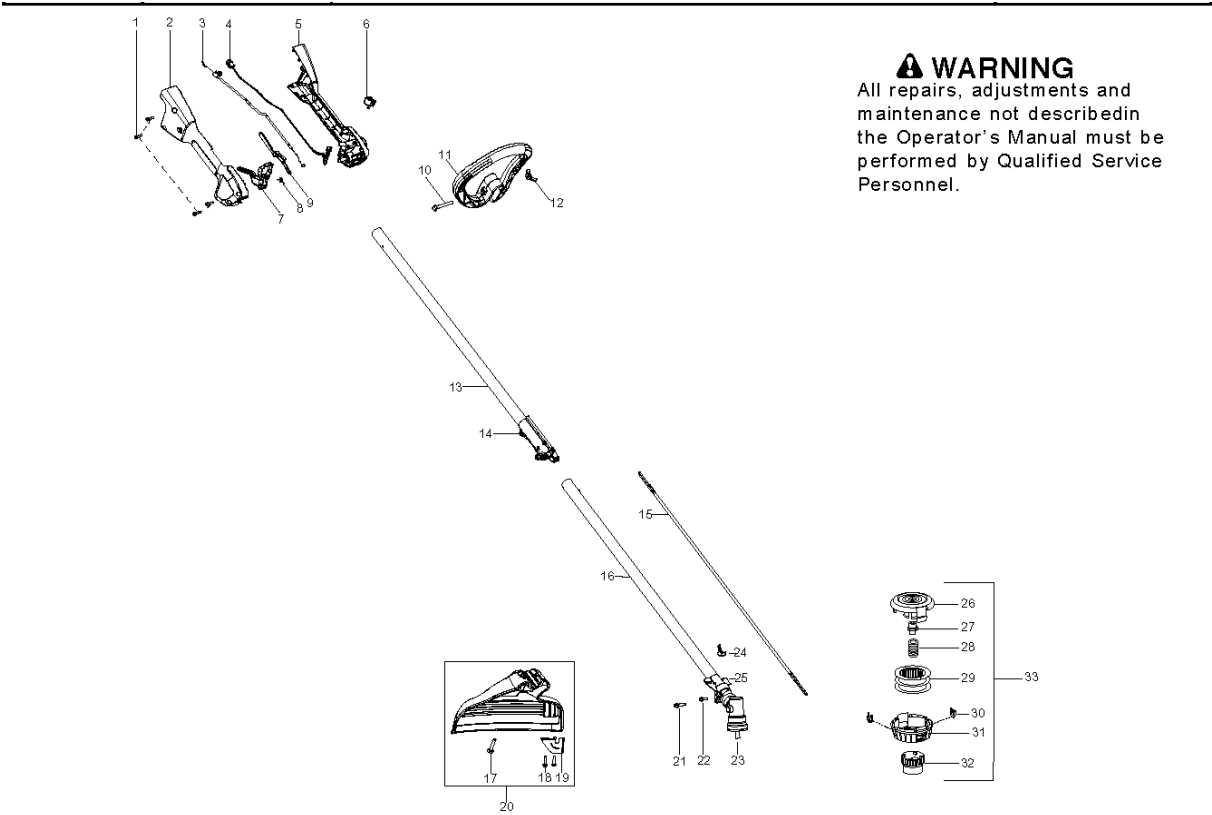

# SPARE PARTS LIST

TRIMMERS/EDGERS

PP428S, 966774301, 2018-12

**⚠ WARNING**  
All repairs, adjustments and maintenance not described in the Operator's Manual must be performed by Qualified Service Personnel.

## SHAFT &amp; HANDLE

PP428S, 966774301, 2018-12

Ref	Part No	Description	Remark	QTY	KIT
1	530 01 64-49	SCREW		4	
2	575 50 62-01	HOUSING		1	
3	578 92 87-01	THROTTLE CABLE		1	
4	575 78 41-01	ASSEMBLY		1	
5	575 50 63-01	HOUSING		1	
6	545 06 79-01	SWITCH		1	
7	580 74 56-01	TRIGGER		1	
8	575 67 15-01	SPRING		1	
9	576 63 24-01	TRIGGER		1	
10	530 01 57-86	BOLT		1	
11	530 05 75-46	HANDLE ASSIST 1		1	
12	530 01 61-52	WING NUT		1	
13	577 97 22-01	DRIVE SHAFT ASSY		1	
14	545 21 38-01	COUPLER		1	
15	574 31 64-02	DRIVE SHAFT		1	
16	578 29 71-01	DRIVE SHAFT ASSY		1	
17	530 01 58-20	SCREW		1	
18	530 01 58-14	SCREW		2	
19	530 05 22-86	LINE		1	
20	585 34 59-17	KIT		1	"17,18,19,24"
21	530 01 60-14	SCREW		1	
22	530 01 57-75	SCREW		1	
23	530 09 60-99	BEVEL GEAR		1	
24	530 01 61-52	WING NUT		1	
25	545 15 07-01	BRACKET		1	
26	537 41 93-02	HOUSING		1	
27	537 41 98-01	ADAPTER		1	
28	537 33 88-01	SPRING		1	
29	952 71 16-31	SPOOL & LINE		1	
30	505 49 64-01	GROMMET		1	
31	505 50 62-01	COVER		1	
32	537 41 96-01	KNOB		1	
33	537 41 92-11	TRIMMER HEAD		1	"26,27,28,29,30,31,32"
34	575 67 11-01	HOUSING		1	"1,2,3,4,5,6,7,8,9"