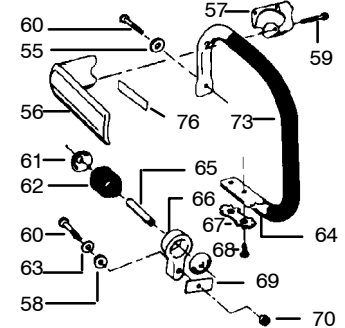

Model 225 Only

KEY NO.	PART NO.	DESCRIPTION	KEY NO.	PART NO.	DESCRIPTION	KEY NO.	PART NO.	DESCRIPTION
1	530-047198	Flywheel Ass'y. (Incl. #13)	29	★	Screw See Service Ref. 1	55	530-015151	Washer
2	530-015126	Flywheel Key	30	530-015247	Screw	56	530-024091	Handguard
3	530-015036	Screw	31	530-024967	Handle Cover	57	530-024049	Handguard Cap
4	530-015123	Washer	32	✓ 530-069216	Fuel Line	58	530-015209	Washer
5	530-069288	Starter Pulley	33	530-023373	Throttle Wire Boot	59	530-015509	Screw
6	530-042023	Starter Spring	34	530-015239	Screw	60	530-015505	Bolt
7	✓ 530-038312	Air Baffle (Model 225)	35	530-036950	Handle & Carb. Hsg.	61	530-025567	Isolator Cup
8	530-001726	Screw (Model 225)	36	530-023877	Fuel Line Fitting	62	530-025566	Isolator
9	530-035181	Carburetor - See page 4)	38	530-014362	Fuel Pick-Up Ass'y.	63	530-001642	Lockwasher
10	530-023791	Air Filter	39	530-037485	Starter Handle	64	-	Handlebar
11	530-015242	Screw	40	530-069232	Rope Kit		530-010991	Model 205
12	* 530-019045	Carburetor Gasket	41	530-069602	Fan Hsg. Kit - See Service Ref. 1		530-022314	Model 225
13	530-023817	Starter Dog Spring	42	530-015650	Screw	65	530-025565	Spacer
14	530-015127	Flywheel Washer	43	530-023807	Choke Knob	66	530-026659	Bracket Isolator
15	530-626605	Nut	44	530-024965	Carb. Cover	67	530-025569	Screw Retainer
16	530-015245	Screw	45	530-015168	Screw	68	530-015507	Screw
17	530-023865	Spacer	46	530-015147	Wave Washer	69	530-025568	Cork Pad
18	530-015254	Wave Washer	47	530-023806	Choke Lever	70	530-015515	Lock Nut
19	530-023805	Choke Shutter	48	530-015407	Screw	71	530-069286	Fan Housing Screws
20	530-024803	Throttle Trigger Gasket	49	✓ 507-475326	Spark Plug Boot			Kit (Incl. #29 & 42 this page & #9, page 1)
21	* 530-019118	Gasket	50	✓ 530-003933	Spark Plug Connector	72	530-001648	Screw
22	530-026606	Throttle Wire	51	530-069202	Ignition Module Kit	73	530-027847	Grip
23	530-023366	Reed Valve	52	530-015816	Screw	74	530-015037	Screw
24	530-023367	Washer	53	530-039082	Spark Plug Lead (Incl. 49&50)	75	530-016080	Rope Retaining Screw
25	530-016064	Screw	54	530-039116	Switch Lead	76	530-026849	Handguard Decal
26	530-014347	Fuel Cap Ass'y.						
27	* 530-019093	Seal						
28	530-010775	Fuel Tank Ass'y. (Incl. #26,27 & 38)						

✓ = NEW PART NUMBER FOR THIS IPL   ★ = REFER TO THE SERVICE REFERENCE INDICATED FOR MORE INFORMATION. (LOCATED AT END OF IPL)
● = THESE PARTS ARE ILLUSTRATED FOR CLARITY. ORDER COMPLETE ASSEMBLY.