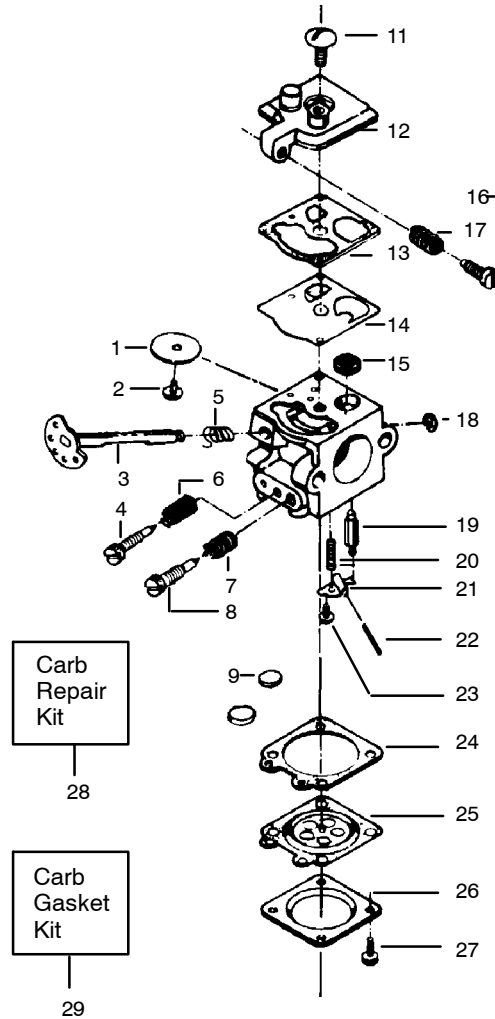

✓ = NEW PART NUMBER FOR THIS IPL ★ = REFER TO THE SERVICE REFERENCE INDICATED FOR MORE INFORMATION. (LOCATED AT END OF IPL)
● = THESE PARTS ARE ILLUSTRATED FOR CLARITY. ORDER COMPLETE ASSEMBLY.

PARTS LIST NO. 530-067168		POULAN PRO® PARTS LIST	CHAIN SAW MODEL(S) 200, 205 225 & 235
DATE 10/15/95	REPLACES 530-067168-11/15/94		NOTE: Illustration may differ from actual model due to design changes

Key No.	Part No.	Description
1	530-035006	Throttle Valve
2	530-035015	Throttle Valve Screw
3	530-035034	Throttle Shaft Ass'y.
4	530-035171	Low Speed Mixture Needle
5	530-035024	Throttle Return Spring
6	530-035023	Low Speed Mixture Needle Spring
7	530-035167	High Speed Mixture Needle Spring
8	530-035169	High Speed Mixture Needle
9	530-035162	* Plug-5/16 Dia. Welch
11	530-035017	Pump Cover Screw
12	530-035159	Fuel Pump Cover
13	530-035164	*+ Fuel Pump Gasket
14	530-035166	*+ Fuel Pump Diaphragm
15	530-035027	* Fuel Inlet Screen
16	530-035035	Idle Speed Adjusting Screw
17	530-035168	Idle Speed Adjusting Screw Spring
18	530-035007	Throttle Retainer Ring
19	530-035106	* Inlet Needle Valve
20	530-035188	* Metering Lever Spring
21	530-035031	* Metering Lever
22	530-035028	* Metering Lever Pin
23	530-035016	* Metering Lever Pin Screw
24	530-035165	*+ Metering Diaphragm Gasket
25	530-035014	*+ Metering Diaphragm
26	530-035003	Metering Diaphragm Cover
27	530-035021	Metering Cover Screw Ass'y.
28	530-035161	Carb. Repair Kit (Includes parts marked*)
29	530-035173	Carb. Gasket/Diaphragm (Includes parts marked+)