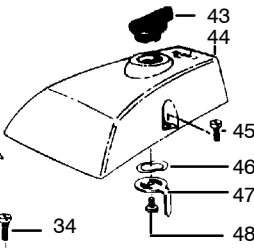

PARTS LIST NO. 530-067168		POULAN PRO® PARTS LIST	CHAIN SAW MODEL(S) 200, 205 225 & 235	
DATE 10/15/95	REPLACES 530-067168-11/15/94		Note: Illustration may differ from actual model due to design changes	PAGE NO. 2

**Model 200, 205
& 225**