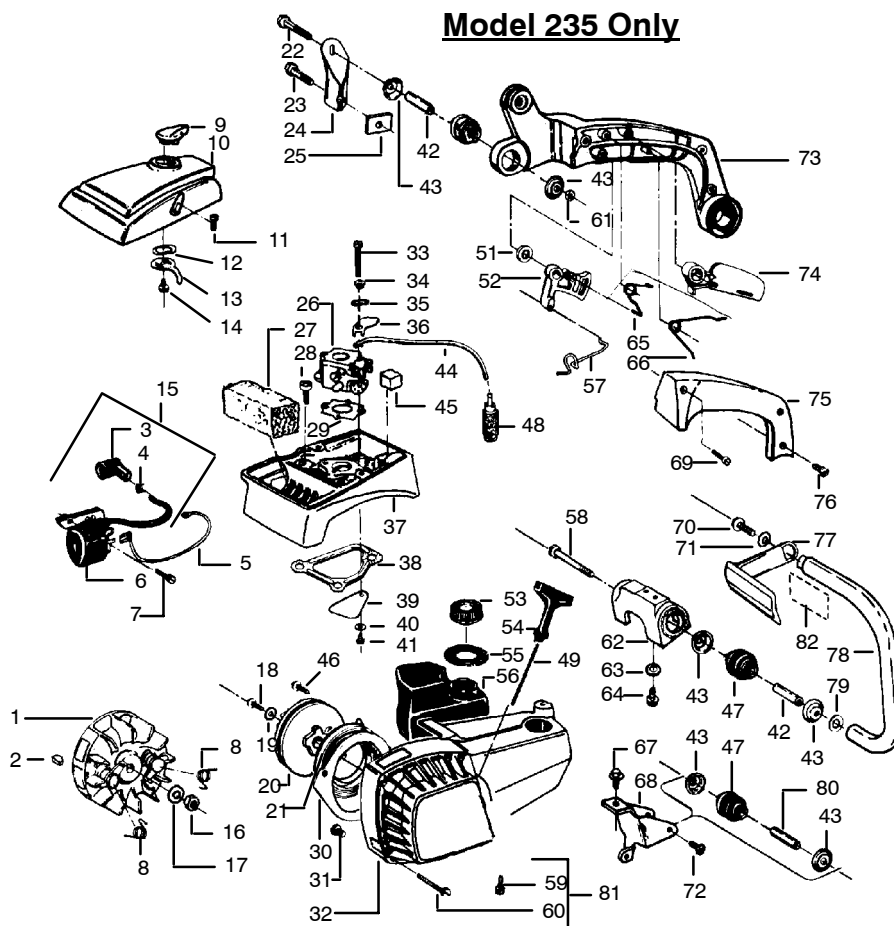

PARTS LIST NO. 530-067168		POULAN PRO® PARTS LIST	CHAIN SAW MODEL(S) 200, 205 225 & 235	
DATE 10/15/95	REPLACES 530-067168-11/15/94		NOTE: Illustration may differ from actual model due to design changes	PAGE NO. 3

Model 235 Only

KEY NO.	PART NO.	DESCRIPTION	KEY NO.	PART NO.	DESCRIPTION	KEY NO.	PART NO.	DESCRIPTION	KEY NO.	PART NO.	DESCRIPTION
1	530-047198	Flywheel Ass'y. (Incl. #8)	25	530-024317	Isolator Pad	46	530-016080	Rope Ret. Screw	68	✓ 530-038385	Rear Isolator Bracket
2	530-015126	Flywheel Key	26	530-035181	Carb.-See Page 4.	47	530-024256	Isolator	69	530-015533	Screw
3	✓ 507-475326	Spark Plug Boot	27	530-023791	Air Filter	48	530-014362	Fuel Pick-Up Ass'y.	70	✓ 530-016020	Screw
4	530-003933	Spark Plug Connector	28	530-015242	Screw	49	530-069232	Rope Kit	71	530-092062	Washer
5	530-039116	Lead Switch	29	* 530-019045	Carb. Gasket	51	530-015528	Washer	72	530-015476	Screw
6	530-069202	Ignition Module (Incl. #5 & 15)	30	✓ 530-038312	Air Intake Baffle	52	530-025683	Throttle Trigger	73	530-025682	Rear Handle-Right
7	530-015128	Screw	31	530-001726	Screw	53	530-014347	Fuel Cap Ass'y. (Incl. O-Ring)	74	530-025684	Throttle Lock out Lever
8	530-023817	Starter Dog Spring	32	530-069602	Fan Hsg. Kit (Incl. #68) - See Ser. Ref. 1	54	530-037485	Starter Handle	75	530-025681	Rear Handle-Left
9	530-025691	Choke Knob	33	530-015245	Screw	55	* 530-019093	Fuel Tank Ass'y. (Incl. #44,48,53 & 55)	76	✓ 534-222402	Screw
10	530-025676	Carb. Cover	34	530-023865	Spacer	56	530-010775	Seal	77	530-025451	Handguard
11	530-015168	Screw	35	530-015254	Wave Washer	57	530-025685	Throttle Wire	78	530-025675	Handguard w/ Insert
12	530-015147	Wave Washer	36	530-023805	Choke Shutter	58	530-015551	Screw	79	530-015531	Washer
13	530-023806	Choke Lever	37	530-036951	Carb. Hsg.	59	530-015650	Screw	80	530-015343	Spacer
14	530-015407	Screw	38	* 530-019118	Gasket	60	★	Screw - See Ser. Ref. 1	81	530-069286	Fan Hsg. Screws Kit (Incl. #59 & 60, this page & #9 on page 1)
15	530-039082	Spark Plug Lead (Incl. #3 & 4)	39	530-023366	Reed Valve	61	530-015515	Locknut	82	530-026849	Handguard Decal
16	530-626605	Nut	40	530-023367	Washer	62	530-025689	Lower Isolator Bracket			
17	530-015127	Washer	41	530-016064	Screw	63	530-015123	Washer			
18	530-015036	Screw	42	530-015342	Spacer	64	530-015557	Screw			
19	530-015123	Washer	43	530-026163	Isolator Cup Line Kit (Bulk No.# 8133)	65	530-025686	Spring Trigger			
20	530-069288	Starter Pulley	44	530-069216	Throttle Lock out Lever	66	530-025687	Throttle Lock out Lever			
21	530-015524	Starter Spring	45	* 530-023373	Throttle Wire			Spring Bolt			
22	530-015524	Screw			Boot	67	530-015426				
23	530-001648	Screw									
24	530-025679	Upper Isolator Bracket									

✓ = NEW PART NUMBER FOR THIS IPL   ★ = REFER TO THE SERVICE REFERENCE INDICATED FOR MORE INFORMATION. (LOCATED AT END OF IPL)
● = THESE PARTS ARE ILLUSTRATED FOR CLARITY. ORDER COMPLETE ASSEMBLY.