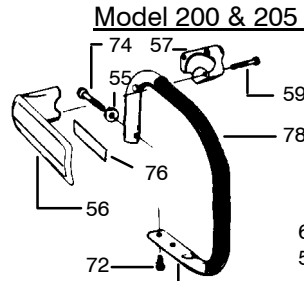

Model 200 & 205 Only