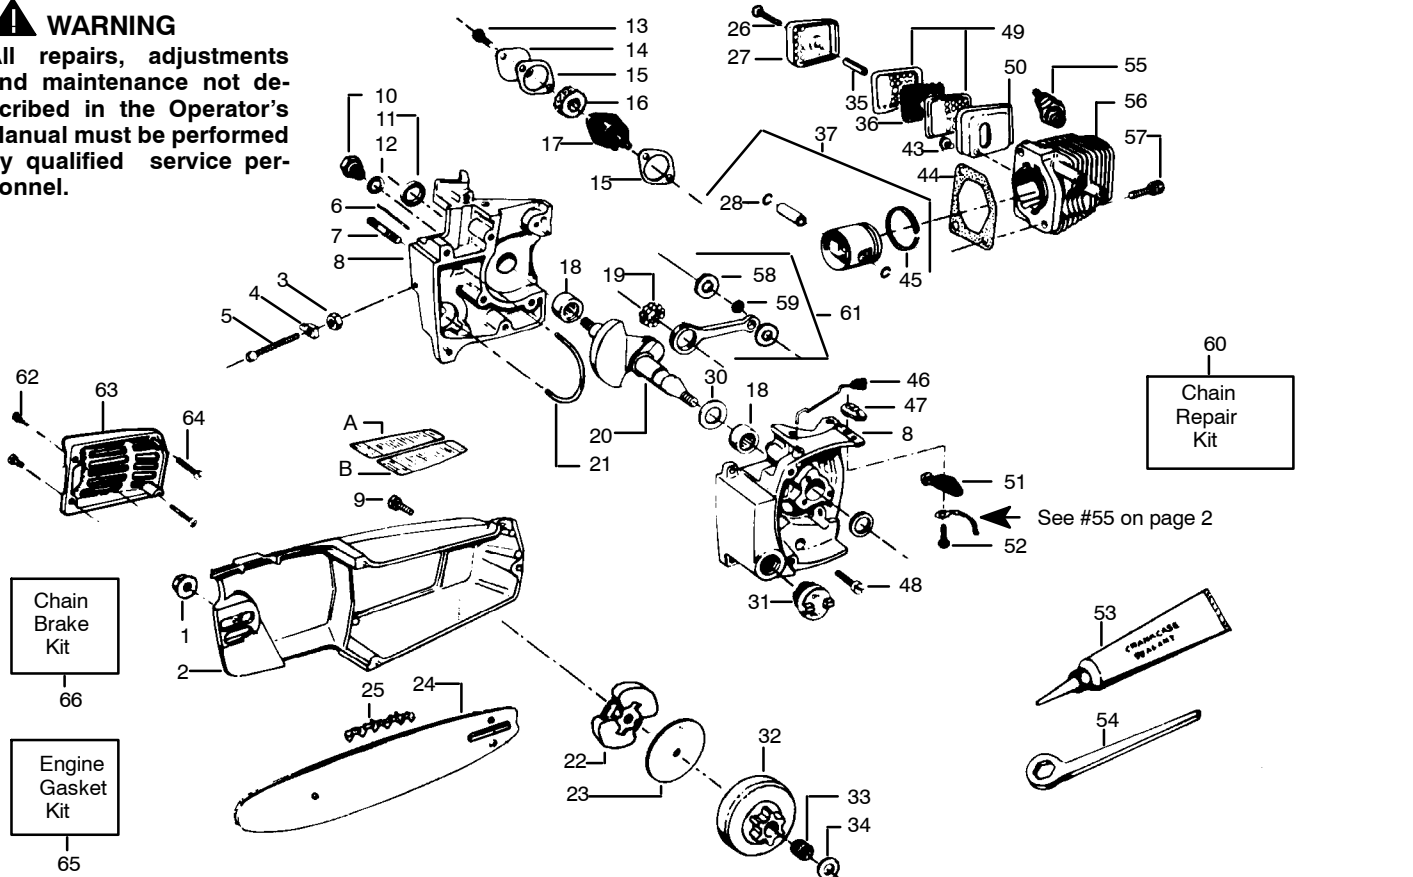

PARTS LIST NO. 530-067168		POULAN PRO® PARTS LIST	CHAIN SAW MODEL(S) 200, 205 225 & 235	
DATE 10/15/95	REPLACES 530-067168-11/15/94		Note: Illustration may differ from actual model due to design changes	PAGE NO. 1

⚠ WARNING

All repairs, adjustments and maintenance not described in the Operator's Manual must be performed by qualified service personnel.

KEY NO.	PART NO.	DESCRIPTION	KEY NO.	PART NO.	DESCRIPTION	KEY NO.	PART NO.	DESCRIPTION
1	530-015445	Bar Mounting Nut	25	-	Chain	54	530-031063	Bar Adjusting Tool
2	530-029476	Bar Clamp		952-051209	14" (P101S-52)	55	952-030037	Spark Plug CJ-8
3	530-015135	Lock Nut		952-051211	16" (P101S-56)	56	-	Cylinder
4	530-023492	Bar Adjust Pin	26	530-015169	Screw		530-012140	Model 200 & 205
5	530-016115	Screw	27	530-023795	Muffler Cover		530-012172	Model 225 & 235
6	★	Oil Tank Vent Pin See Ser. Ref. 2	28	530-023843	Piston Pin Retainer	57	530-015239	Screw
7	530-015719	Bar Mounting Stud	30	530-023887	Thrust Washer	58	530-015486	Washer
8	530-014742	Crankcase Ass'y (Incl. #3-7,10,11 & 18)	31	-	Oil Cap Ass'y. (w/ retainer)	59	530-032075	Bearing Rod (Top-Incl. 22 Bearings)
9	530-015623	Screw		530-010221	T1	60	530-052073	Chain Repair Kit
10	530-069142	Check Valve Kit- (Incl. #12)	32	530-010444	T2	61	530-010474	Connecting Rod Ass'y. Kit (Incl.#58&59)
11	* 530-019059	Crankshaft Seal	33	530-069166	Clutch Drum	62	530-015474	Screw
12	* 530-019089	Check Valve Gasket	34	530-032079	Clutch Bearing	63	530-025259	Muffler Shield
13	530-015176	Screw	35	530-023519	Clutch Spacer (Inside)	64	530-015463	Screw
14	530-023802	Metering Body Cover	36	530-023535	Spacer	65	530-015463	Engine Gasket Kit (*Indicates Contents)
15	* 530-019091	Metering Body Gasket	37	530-023796	Spark Arrestor Screen	66	952-069320	Chain Brake Kit
16	* 530-023801	Oil Filter		530-069545	Piston Kit (Incl.#28,45 & Pin)	A	530-026918	Instructions Decal Right Hand
17	530-010195	Metering Body Ass'y.	43	530-069552	Model 200 & 205	B	✓ 530-038552	Instructions Decal Left Hand
18	530-032029	Crankshaft Bearing	44	530-001666	Model 225 & 235			
19	530-032065	Roller Bearing (Incl. 12 bearings)	45	530-019195	Screw			
20	530-022172	Crankshaft		530-025875	Cylinder Gasket			
21	530-021026	Oil Discharge Line		530-027482	Piston Ring Model 200 & 205 Model 225 & 235	Not Shown		
22	530-069193	Clutch Ass'y. Kit (Incl. #23)	46	-	Switch Knob Ass'y.		530-067374	Operator's Manual Repl. Bar & Chain Decal 14"
23	530-069197	Clutch Washer Kit (Outside)	47	530-023788	Model 200, 205 & 225		-	
24	-	Guide Bar	48	530-024236	Model 235		530-027927	
	952-044367	14"	49	530-023786	Ramp Switch			
	952-044368	14"	50	530-015986	Screw			
	952-044369	16"	51	530-023797	Muffler Baffle			
			52	530-023794	Muffler Body			
			53	530-023787	Switch Clamp			
				530-015235	Screw			
				530-030054	Crankcase Sealant			

✓ = NEW PART NUMBER FOR THIS IPL   ★ = REFER TO THE SERVICE REFERENCE INDICATED FOR MORE INFORMATION. (LOCATED AT END OF IPL)
● = THESE PARTS ARE ILLUSTRATED FOR CLARITY. ORDER COMPLETE ASSEMBLY.