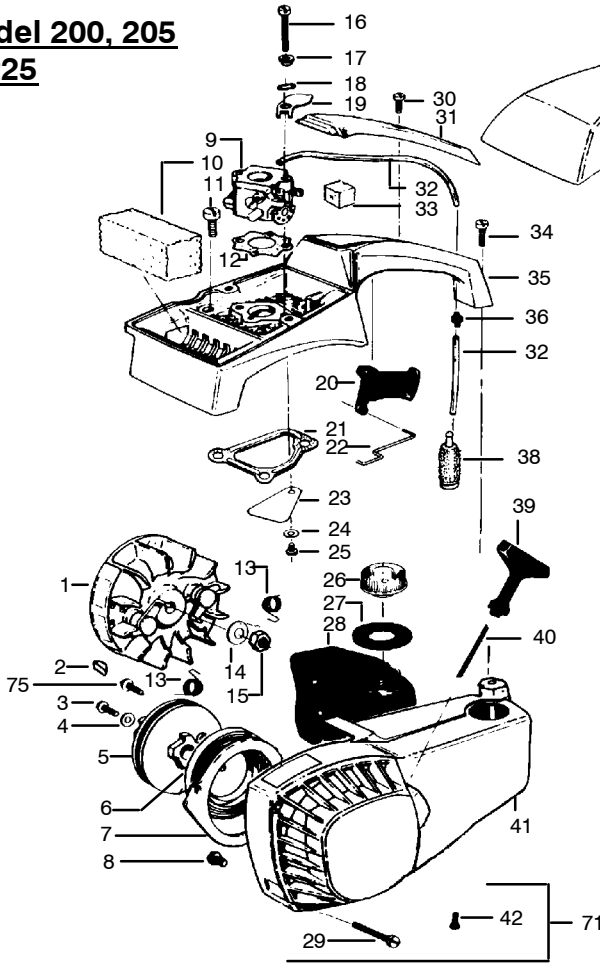

PARTS LIST NO. 530-067168		POULAN PRO® PARTS LIST	CHAIN SAW MODEL(S) 200, 205 225 & 235	
DATE 10/15/95	REPLACES 530-067168-11/15/94		Note: Illustration may differ from actual model due to design changes	PAGE NO. 2

**Model 200, 205
& 225**