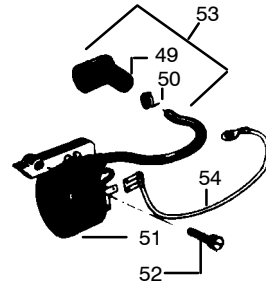

PARTS LIST NO. 530-067168		POULAN PRO® PARTS LIST	CHAIN SAW MODEL(S) 200, 205 225 & 235	
DATE 10/15/95	REPLACES 530-067168-11/15/94		Note: Illustration may differ from actual model due to design changes	PAGE NO. 2

**Model 200, 205
& 225**