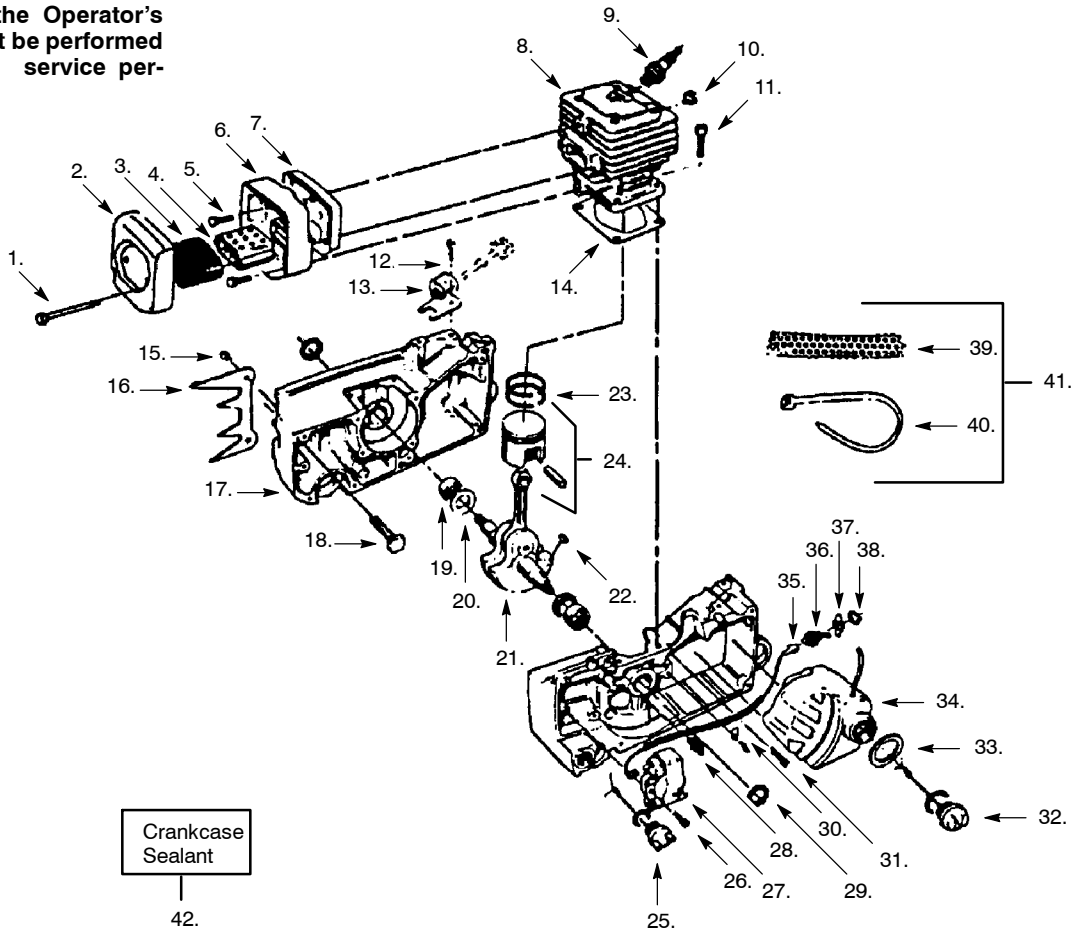

PARTS LIST NO. 530-067196		POULAN PRO® PARTS LIST	CHAIN SAW MODEL(S) 375/385/395	
DATE 10/15/95	REPLACES 530-067196-3/15/91		Note: Illustration may differ from actual model due to design changes	PAGE NO. 1

⚠ WARNING

All repairs, adjustments and maintenance not described in the Operator's Manual must be performed by qualified service personnel.

Ref.	Part No.	Description	Ref.	Part No.	Description	Ref.	Part No.	Description
1.	530-015375	Screw	18.	530-030039	Bar Stud Replacement Kit (5/16")	32.	530-010331	Fuel Cap Ass'y. (Incl. "O" Rings)
2.	530-026800	Muffler Cover	19.	530-032051	Crankshaft Bearing	33. †	530-019122	Fuel Tank Neck Seal
3.	530-024385	Spark Arrestor	20.	530-015354	Washer	34.	530-010286	Fuel Tank Ass'y. (Incl. Fuel Cap Ass'y. & 35 & 36 from page 2.)
4.	530-024384	Muffler Diffuser	21.	530-024492	Crankshaft Ass'y. (Incl. Connecting Rod and Bearing)	35.	530-039099	Leadwire
5.	530-015374	Screw	22.	530-002595	Flywheel Key	36. ✓	530-023573	Toggle Switch
6.	530-026059	Muffler Body	23.	-	Piston Rings	37. ✓	530-038387	Ignition Switch Plate Nut
7.	530-024388	Muffler Back Plate		530-024756	Model 375	38.	530-023575	Nut
8.	-	Cylinder		530-026003	Model 385/395	39.	530-011746	Winter Screen
	530-012069	Model 375	24.	-	Piston Ass'y. (Incl. 23. & Pin)	40.	530-024675	Tie Strap
	530-012068	Model 385/395	25.	530-010444	Oil Cap Ass'y. (Incl. "O" Rings)	41.	530-069079	Winter Kit (Incl. 39., & 40)
9. ✓	952-030078	Spark Plug	26.	530-015425	Screw	42.	530-030054	Crankcase Sealant
10.	530-015195	Clip-High Tension Lead	27.	530-039093	Ignition Module (Incl. High Tension Lead)	•	-	Operator Manual
11.	530-001624	Screw	28.	530-024334	Clamp	•	530-067671	Model 375
12.	530-015368	Screw	29. †	530-019097	Crankshaft Seal	•	530-067431	Model 385/395
13.	530-010347	Bracket & Bushing Ass'y.	30.	530-023661	Module Lead Clamp		530-066051	Bow Guide Manual
14. †	530-019129	Cylinder Gasket	31.	530-015238	Screw			
15.	530-015434	Screw						
16.	530-024476	Spur						
17.	530-010696	Crankcase Ass'y. (Incl. 18., 25., 35. & Oil Cap Ass'y. from pg. 1; & pg. 3 # 4.; pg. 4. # 5., 11., & one of 4.)						

✓ = NEW PART NUMBER FOR THIS IPL

★ = REFER TO THE SERVICE REFERENCE INDICATED FOR MORE INFORMATION. (LOCATED AT END OF IPL)

◆ = INCLUDED IN GASKET SET

● = NOT SHOWN IN THE ABOVE ILLUSTRATION