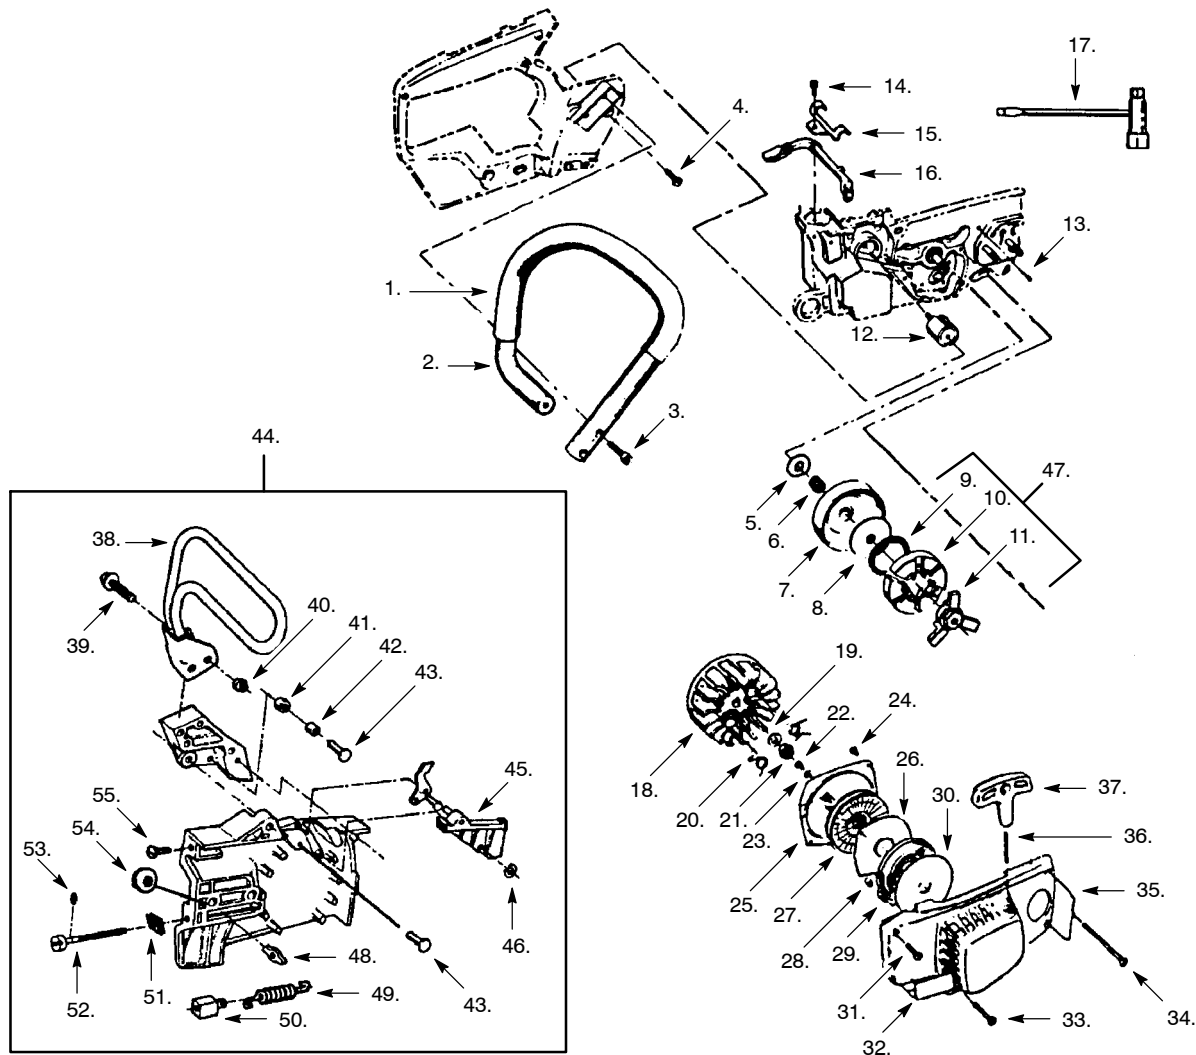

PARTS LIST NO. 530-067196		POULAN PRO® PARTS LIST	CHAIN SAW MODEL(S) 375/385/395	
DATE 10/15/95	REPLACES 530-067196-3/15/91		Note: Illustration may differ from actual model due to design changes	PAGE NO. 3

Ref.	Part No.	Description	Ref.	Part No.	Description	Ref.	Part No.	Description
1.	530-027776	Handlebar Grip Kit	18.	530-039113	Flywheel Ass'y. (Incl. 20)	38.	530-027811	Handguard Ass'y.
2.	530-022258	Handlebar Ass'y.	19.	530-347987	Washer	39.	530-015545	Screw
3.	530-001711	Screw	20.	530-023817	Starter Dog Spring	40. ✓	534-235901	Nut
4.	530-015406	Screw	21.	530-001722	Flywheel Nut	41.	530-025881	Latch Roller
5.	530-015357	Washer	22.	530-015036	Screw	42.	530-025882	Bushing Latch
6.	530-032049	Clutch Bearing	23.	530-015123	Washer	43.	530-026799	Pawl
7.	530-048069	Drum & Sprocket Ass'y.	24.	530-001726	Screw	44. ✓	952-069208	Chain Brake Kit— Model 385/395
8.	530-024465	Clutch Plate	25.	530-024232	Air Baffle	45.	530-024901	Guard
9.	530-024353	Clutch Spring	26.	530-042054	Disc Recoil Spring— Inner	46.	530-015439	Retaining Ring
10.	530-024352	Clutch Shoe	27.	530-026371	Starter Pulley	47.	530-010291	Clutch Ass'y. (Incl. 9,10, & 11)
11.	530-011625	Clutch Spider	28.	530-024329	Bushing	48.	530-023064	Bar Adjusting Pin
12. ✓	530-024225	Side Isolator	29.	530-042051	Starter Recoil Spring	49.	530-024504	Extension Spring
13.	530-069185	Oil Vent Replacement Kit	30.	530-042053	Disc Recoil Spring— Outer	50.	530-024556	Nut
14.	530-015368	Screw	31.	530-015364	Screw	51.	530-025414	U-Clip
15.	530-024351	Bracket	32.	-	Warning Decal	52. ✓	530-015385	Screw
16.	-	Manual Oiler Lever	33.	530-015365	Screw	53.	530-038593	E-Ring
	530-024348	Model 375	34.	530-015366	Screw	54.	530-015445	Nut
	530-027807	Model 385/395	35.	530-012034	Fan Housing Ass'y.	55.	530-015415	Screw
17.	-	Scrench	36.	530-069233	Rope Kit			
	530-031107	Model 375	37.	530-042056	Handle			
✓	530-031146	Model 385/395				•	530-026372	Chain Brake Warning Decal

✓ = NEW PART NUMBER FOR THIS IPL

◆ = INCLUDED IN GASKET SET

★ = REFER TO THE SERVICE REFERENCE INDICATED FOR MORE INFORMATION. (LOCATED AT END OF IPL)

● = NOT SHOWN IN THE ABOVE ILLUSTRATION