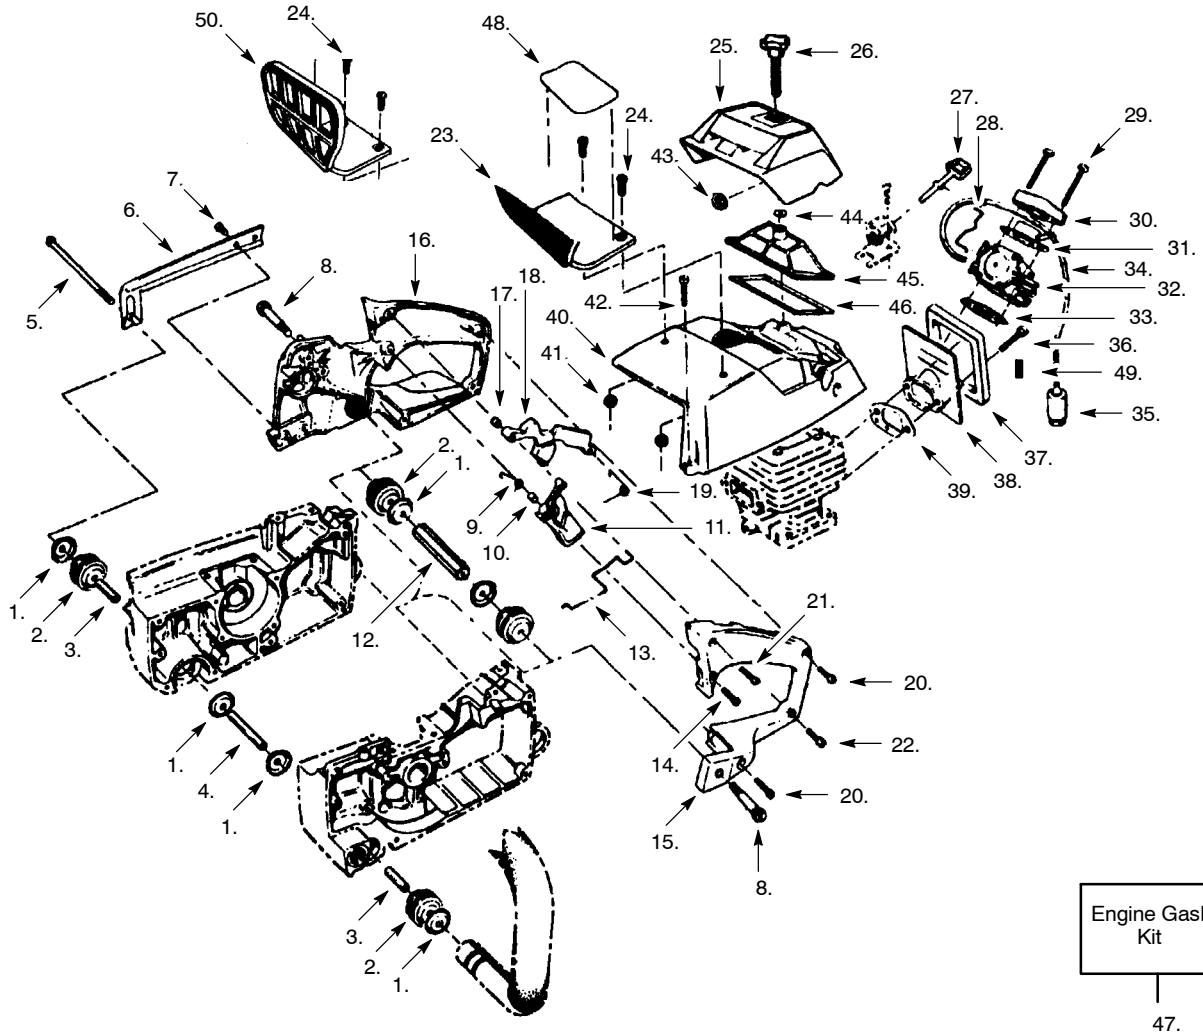

Ref.	Part No.	Description	Ref.	Part No.	Description	Ref.	Part No.	Description
1.	530-024376	Isolator Cup	18.	530-024357	Throttle Lock	38.	530-024229	Carb. Adapter
2.	-	Isolator	19.	530-024378	Throttle Lock Spring	39.	530-019101	Adapter to Cylinder Gasket
	530-024528	Model 385	20.	530-015403	Screw	40.	-	Cylinder Shield
	530-024373	Model 375/395	21.	530-015393	Screw		530-026015	Model 375
3.	530-015362	Spacer	22.	530-015608	Screw		530-027806	Model 385/395
4.	530-015361	Spacer	23.	530-027826	Heat Shield-385/395	41.	534-790500	Nut
5.	530-015391	Screw	24.	530-015406	Screw	42.	530-015168	Screw
6.	-	Handle Brace	25.	-	Carburetor Cover	43.	530-025922	Carb. Cover Plug
	530-012056	Model 375/395		530-010615	Model 375	44.	530-024877	Retainer
	530-011964	Model 385		530-010983	Model 385/395	45.	530-025918	Air Filter
7.	530-015194	Screw	26.	530-025921	Carb. Cover Knob	46.	530-019123	Air Filter Gasket
8.	530-015462	Shoulder Screw	27.	530-025919	Choke Rod	47.	530-069190	Engine Gasket Kit (Indicates Content)
9.	530-025469	Trigger Spring	28.	530-024383	Choke Wire		530-029124	Instruction Decal
10.	530-032059	Trigger Bushing	29.	530-015245	Screw	49.	530-035284	Boot
11.	-	Trigger Throttle	30.	530-019104	Adapter Shield Seal	50.	530-025948	Handguard
	530-026013	Model 375	31.	530-024349	Carb. Seal Bracket		530-014207	Ass'y Parts Bag Model 375
	530-027810	Model 385/395	32.	530-035094	Carburetor			
12.	530-025258	Isolator Spacer (Center)	33.	530-019099	Carb. to Adapter Gasket			
13.	530-024699	Throttle Wire	34.	530-069216	Line Kit			
14.	530-015369	Shoulder Screw	35.	530-014362	Fuel Pick-up Ass'y.			
15.	530-012054	Rear Handle-Left	36.	530-015414	Screw			
16.	530-012055	Rear Handle-Right	37.	530-019107	Carb. Adapter Seal			
17.	530-032053	Throttle Lock Bushing						

✓ = NEW PART NUMBER FOR THIS IPL
◆ = INCLUDED IN GASKET SET

★ = REFER TO THE SERVICE REFERENCE INDICATED FOR MORE INFORMATION. (LOCATED AT END OF IPL)
● = NOT SHOWN IN THE ABOVE ILLUSTRATION