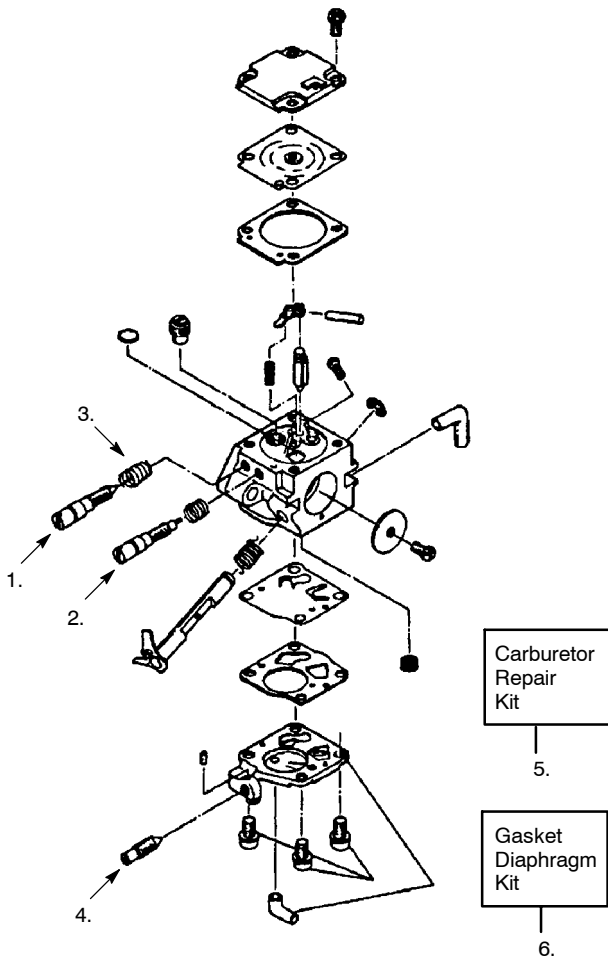

Carburetor Assembly #530-035266
(No longer available as complete assembly)

Carburetor Assembly HDB-18 #530-035094

Ref.	Part No.	Description	Ref.	Part No.	Description	Ref.	Part No.	Description
1.	530-035277	Idle Low Mixture Screw	20.	530-035126	Circuit Plate Ass'y.	39.	530-035112	Carb. Gasket Kit (Incl. 9. & 22.)40.
2.	530-035278	High Mixture Screw	21. †	530-035116	Circuit Plate Screw			
3.	530-035274	Mixture Screw Spring	22. †	530-035108	Mtg. Diaphragm Gasket			
4.	530-035279	Idle Adjustment Screw	23.	530-035105	Throttle Stop			
5.	530-035283	Carburetor Repair Kit	24.	530-035125	Throttle Lever Bushing			
6.	530-035282	Gasket/Diaphragm Kit	25.	530-035097	Throttle Lever-Outer			
7.	530-035115	Pump Cover Screw	26.	530-035103	Choke Shaft Ass'y.			
8.	530-035099	Fuel Pump Cover	27.	530-035121	Idle Screw Spring			
9. ✓	530-035165	Fuel Pump Gasket	28.	530-035117	Idle Adj. Screw			
10. †	530-035113	Fuel Diaphragm	29.	530-035122	Hi & Lo Needle			
11.	530-035127	Carb. Kwik Repair Kit (Indicates Contents)	30. †	530-035023	Needle Retainer Kit			
			31.	530-035104	Choke Valve			
12.	530-035102	Throttle Valve	32. †	530-035107	Choke Friction Ball			
13.	530-035015	Valve Screw	33. †	530-035022	Choke Friction Spring			
14.	530-035123	Fitting-Inlet Elbow	34. †	530-035124	Check Valve Screen			
15.	530-035119	Throttle Ret. Spring	35. †	530-035096	Screen Retaining Ring			
16.	530-035101	Throttle Shaft Ass'y.	36. †	530-035114	Diaph. Mtrg. Ass'y.			
17. †	530-035111	Circuit Gasket	37.	530-035098	Mtrg. Diaphragm Cover			
18. †	530-035106	Inlet Needle Valve	38. †	530-035021	Mtrg. Cover Screw Ass'y.			
19. †	530-035118	Metering Lever Spring						

✓ = NEW PART NUMBER FOR THIS IPL

◆ = INCLUDED IN GASKET SET

★ = REFER TO THE SERVICE REFERENCE INDICATED FOR MORE INFORMATION. (LOCATED AT END OF IPL)

● = NOT SHOWN IN THE ABOVE ILLUSTRATION