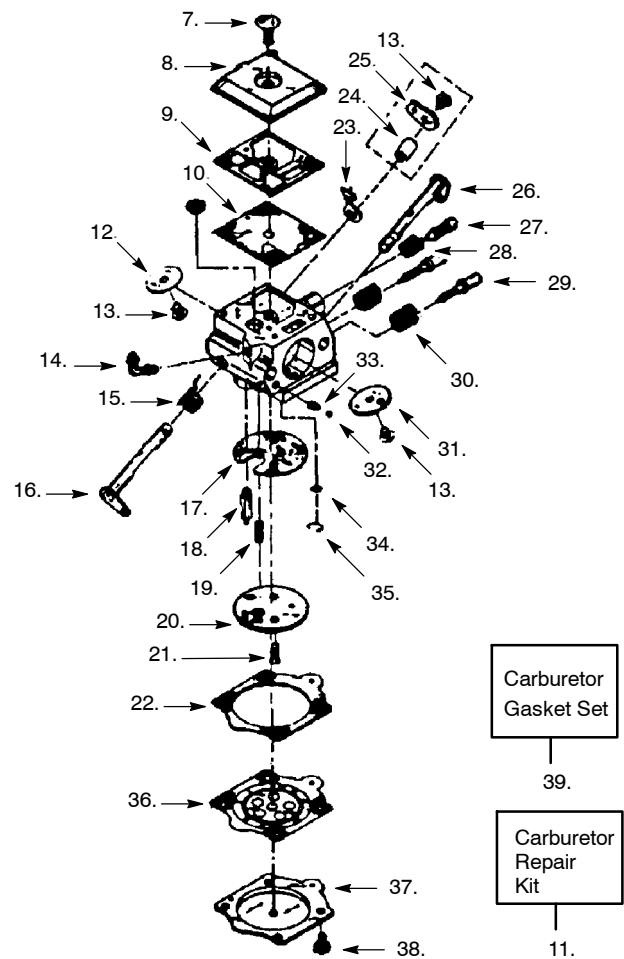

Carburetor Assembly #530-035266
(No longer available as complete assembly)

Carburetor Assembly HDB-18 #530-035094

Ref.	Part No.	Description	Ref.	Part No.	Description	Ref.	Part No.	Description
1.	530-035277	Idle Low Mixture Screw	20.	530-035126	Circuit Plate Ass'y.	39.	530-035112	Carb. Gasket Kit (Incl. 9. & 22.)40.
2.	530-035278	High Mixture Screw	21. †	530-035116	Circuit Plate Screw			
3.	530-035274	Mixture Screw Spring	22. †	530-035108	Mtg. Diaphragm Gasket			
4.	530-035279	Idle Adjustment Screw	23.	530-035105	Throttle Stop			
5.	530-035283	Carburetor Repair Kit	24.	530-035125	Throttle Lever Bushing			
6.	530-035282	Gasket/Diaphragm Kit	25.	530-035097	Throttle Lever-Outer			
7.	530-035115	Pump Cover Screw	26.	530-035103	Choke Shaft Ass'y.			
8.	530-035099	Fuel Pump Cover	27.	530-035121	Idle Screw Spring			
9. ✓	530-035165	Fuel Pump Gasket	28.	530-035117	Idle Adj. Screw			
10. †	530-035113	Fuel Diaphragm	29.	530-035122	Hi & Lo Needle			
11.	530-035127	Carb. Kwik Repair Kit (Indicates Contents)	30. †	530-035023	Needle Retainer Kit			
			31.	530-035104	Choke Valve			
12.	530-035102	Throttle Valve	32. †	530-035107	Choke Friction Ball			
13.	530-035015	Valve Screw	33. †	530-035022	Choke Friction Spring			
14.	530-035123	Fitting-Inlet Elbow	34. †	530-035124	Check Valve Screen			
15.	530-035119	Throttle Ret. Spring	35. †	530-035096	Screen Retaining Ring			
16.	530-035101	Throttle Shaft Ass'y.	36. †	530-035114	Diaph. Mtrg. Ass'y.			
17. †	530-035111	Circuit Gasket	37.	530-035098	Mtrg. Diaphragm Cover			
18. †	530-035106	Inlet Needle Valve	38. †	530-035021	Mtrg. Cover Screw Ass'y.			
19. †	530-035118	Metering Lever Spring						

✓ = NEW PART NUMBER FOR THIS IPL

◆ = INCLUDED IN GASKET SET

★ = REFER TO THE SERVICE REFERENCE INDICATED FOR MORE INFORMATION. (LOCATED AT END OF IPL)

● = NOT SHOWN IN THE ABOVE ILLUSTRATION