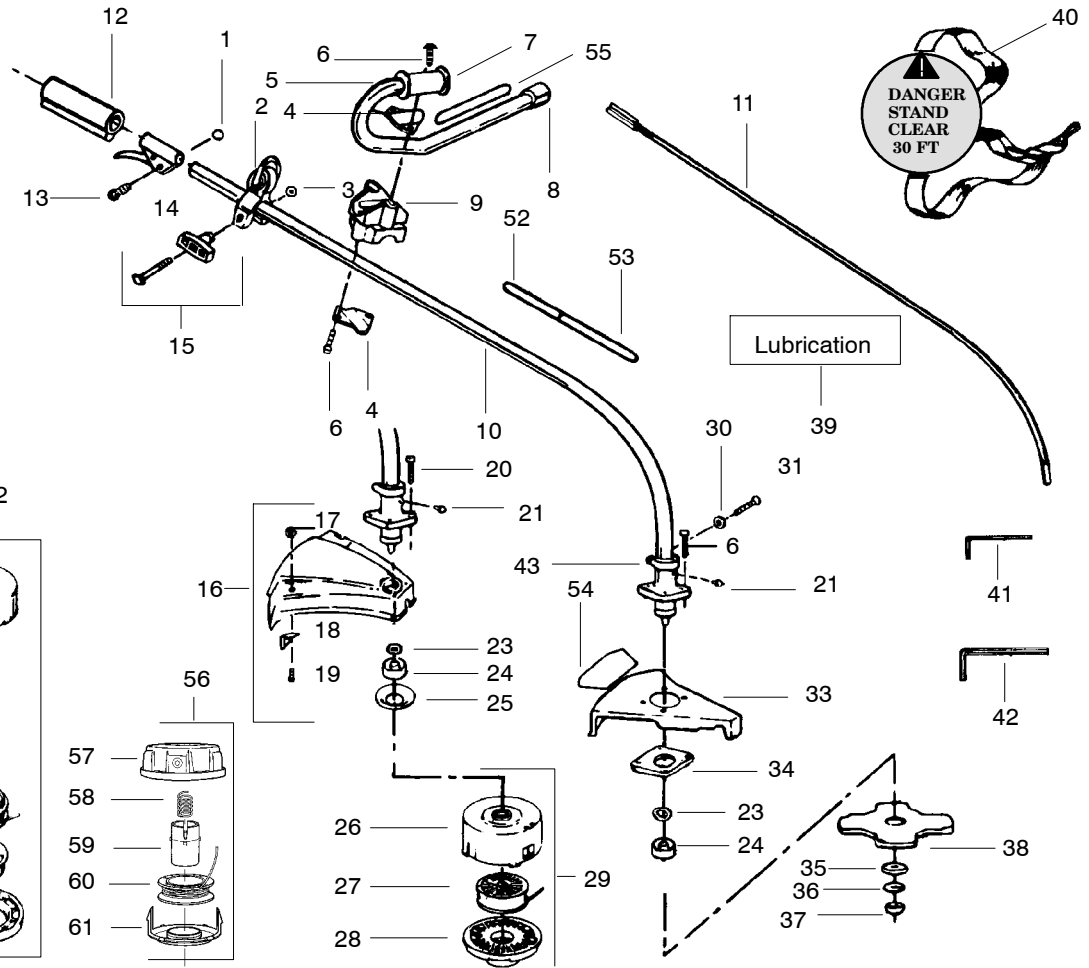

⚠ WARNING
All repairs, adjustments and maintenance not described in the Operator's Manual must be performed by qualified service personnel.

OPTIONAL

Key No.	Part No.	Description	Key No.	Part No.	Description
1	530015768	Nut	37	530093748	Nut 3/8
2	530094686	Clamp Harness Ass'y.	38	952711507	Weed Blade
3	530015197	Locknut	39	530030102	Shaft Lubrication
4	530094572	Handlebar Bracket	40	530094417	Shoulder Strap
5	530010725	Handlebar	41	530031111	Hex Wrench (5/32)
6	530015791	Screw	42	530031098	Hex Wrench (3/16)
7	530092086	Handlebar Grip	43	530094581	Bearing Housing Ass'y. (Incl.#23&24)
8	530092192	Handlebar Cap	44	952711504	Cutting Head Ass'y.
9	530012207	Handlebar Clamp	45	530094562	Hub Ass'y.
10	530094643	Drive Shaft Housing	46	530094956	Spring
11	530094555	Drive Shaft	47	530069312	Locking Plate Kit
12	530027595	Drive Shaft Grip	48	530015542	Screw
13	530015774	Screw	49	952711502	Spool w/Line
14	530010959	Throttle Lever Ass'y. (Incl. #1 & 13)	50	530094521	Cover
15	530069252	"T" Handle Kit	51	530094522	Release Button
16	530069256	Shield Kit Ass'y. (Incl. #17-19)	52	530029160	Decal-Shaft Warning (Upper)
17	530015653	Locknut	53	530029161	Decal-Shaft Warning (Lower)
18	530094570	Line Limiter	54	530027749	Decal-Blade Direction
19	530 015037	Screw	55	530027778	Decal-Handlebar
20	530092243	Screw	56	952711520	Cutting Head Ass'y.
21	530015518	Screw	57	530094878	Hub Ass'y.
23	530092216	Washer	58	530094830	Spring
24	530092359	Dust Cup	59	530094827	Release Button
25	530094571	Grass Washer	60	952711521	Spool w/Line
26	530094592	Hub Ass'y.	61	530094828	Cover
27	952711501	Spool w/Line	62	952711525	Cutting Head Ass'y.
28	530094494	Cover	63	530093896	Hub
29	952711503	Cutting Head Ass'y. (Incl. #26-28)	64	530093898	Line Saver
30	530092227	Washer	65	530340007	Spring
31	534828400	Screw	66	530092068	Spring Adapter
33	530094627	Shield	67	530093897	Drive Gear
34	530027615	Shield Retention Plate	68	952711526	Spool w/Line
35	530015792	Washer	69	530344046	Release Button
36	530015492	Washer	70	530344102	Cover