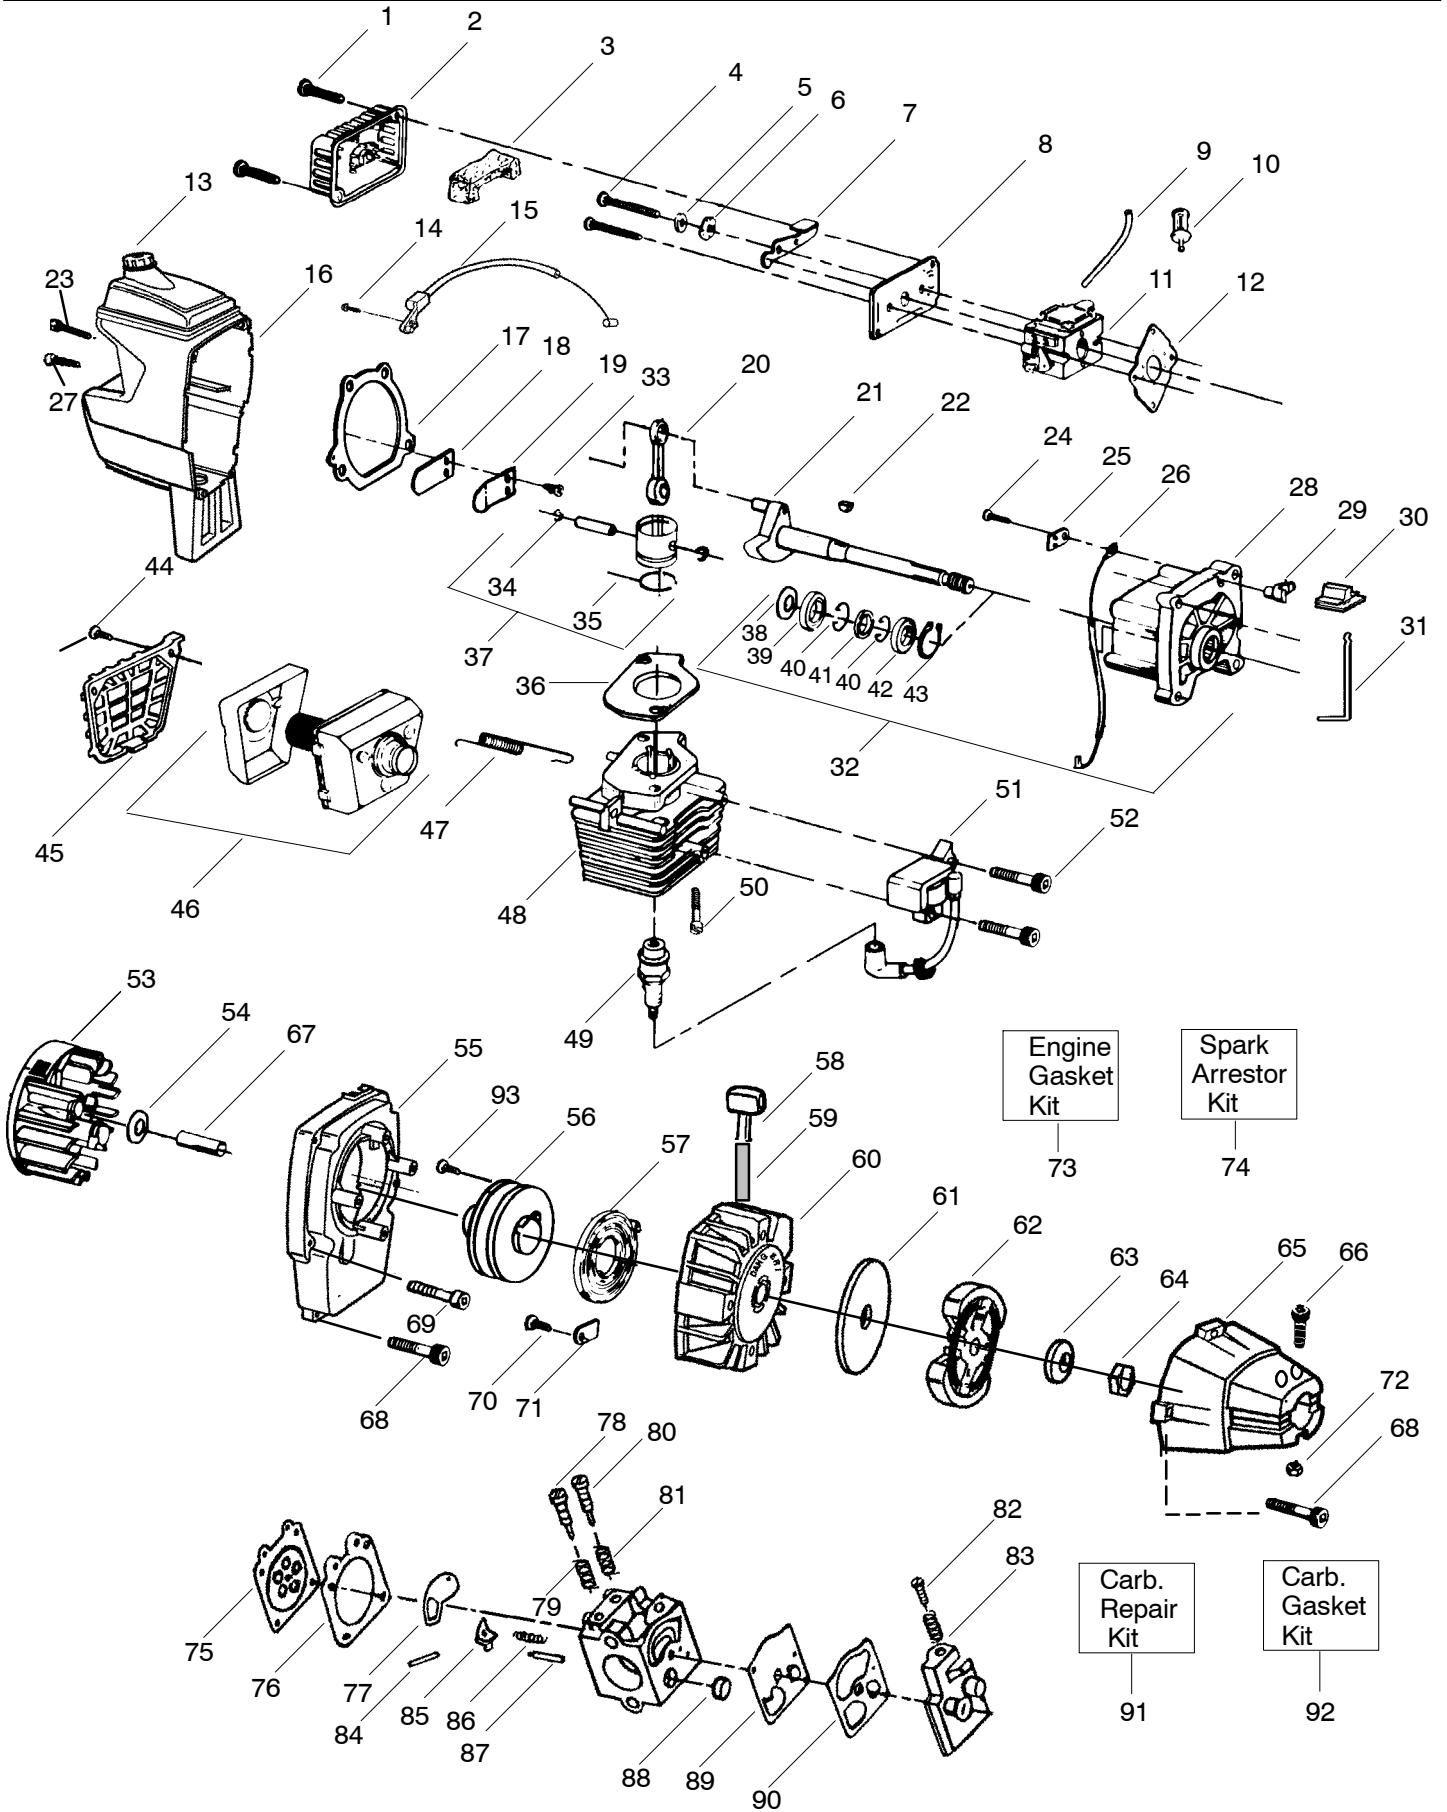

Note: Illustrations may differ from actual models due to design changes

PARTS LIST NO. 530067352 - 6/15/95		Poulan PRO™ PARTS LIST	Trimmer Model: 117	
Page No. 3	REPLACES 530067352 - 7/15/92			Note: Illustrations may differ from actual models due to design changes

Key No.	Part No.	Description	Key No.	Part No.	Description
1	530015773	Screw	50	530015239	Screw
2	530027529	Air Filter Cover	51	530039134	Ignition Module Kit
3	530027530	Air Filter	52	530015128	Screw
4	530015849	Screw	53	530039136	Flywheel Ass'y.
5	530027528	Spacer	54	530347987	Washer
6	530015254	Wave Washer	55	530027946	Fan Housing
7	530027526	Choke Shutter	56	530069291	Starter Pulley
8	530027527	Air Filter Plate	57	530029395	Starter Spring
9	530069247	Fuel Line Kit	58	530027569	Starter Handle
10	530010897	Fuel Pick-up Ass'y.	59	530069232	Rope Kit
11	530035259	Carburetor (WA-199)	60	530014022	Pulley Housing Ass'y.
12	† 530019156	Carburetor Gasket	61	530094189	Clutch Washer
13	530010729	Fuel Cap Ass'y.	62	530069254	Clutch Ass'y. Kit
14	530015775	Screw	63	530015796	Washer
15	530027549	Throttle Cable Ass'y.	64	530001733	Nut
16	530027995	Shroud & Tank Ass'y.	65	530014023	Clutch Housing
17	† 530019154	Gasket	66	530015767	Screw
18	530027593	Reed	67	530027511	Spacer
19	530027594	Reed Stop	68	530015770	Screw
20	530010960	Connecting Rod Ass'y. (Incl. Bearings)	69	530015769	Screw
21	530010934	Crankshaft Ass'y.	70	530015496	Screw
22	530015126	Flywheel Key	71	530027523	Pulley Retainer
23	530015772	Screw	72	530015768	Locknut
24	530015780	Screw	73	530069276	Engine Gasket Kit (†Indicates Contents)
25	530027546	Switch Insulator	74	952-701612	*+ Spark Arrestor Kit
26	530027547	Lead Wire	75	530035014	*+ Metering Diaphragm
27	530015771	Screw	76	530035151	*+ Metering Diaphragm Gasket
28	530014016	Crankcase Ass'y. (Incl. #39-42)	77	530035147	*+ Circuit Plate Gasket
29	530027545	Switch Ramp	78	530035142	Hi Speed Needle
30	530027958	Switch Button	79	530035036	Hi Speed Needle Spring
31	530027959	Switch Spring	80	530035141	Idle Needle
32	530014015	Crankcase & Crankshaft Ass'y. (Incl. #21,28,38&43)	81	530035023	Idle Needle Spring
33	530015241	Screw	82	530035203	Idle Speed Screw
34	530015162	Piston Pin Retainer	83	530035208	+ Idle Speed Spring
35	530025875	Piston Ring	84	530035028	+ Metering Pin
36	530019178	Cylinder Gasket	85	530035031	+ Metering Lever
37	† 530069277	Piston Kit (Incl. #34,35 & pin)	86	530035188	+ Metering Lever Spring
38	530015788	Spacer	87	530035106	+ Inlet Needle Valve
39	530032103	Inner Bearing	88	530035178	*+ Inlet Screen
40	530015787	Retaining Ring	89	530035166	*+ Pump Diaphragm
41	530019158	Crankshaft Seal	90	530035164	+ Pump Gasket
42	530032102	Outer Bearing	91	530035260	Carb. Kwik Repair Kit (+Indicates Contents)
43	530015789	Crankshaft Retaining Ring	92	530035186	Carb. Gasket/Diaphragm Kit (*Indicates Contents)
44	530015717	Screw	93	530015823	Screw
45	530027781	Muffler Guard			
46	530069257	Muffler Kit			
47	530024903	Muffler Spring	Not Shown		
48	530012238	Cylinder			
49	530030077	Spark Plug		✓ 530068776 530029012	Operator Manual Instruction Decal