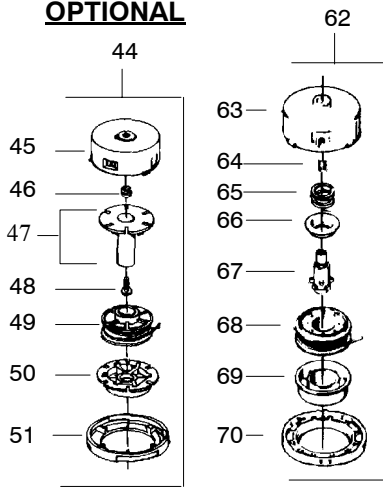

⚠ WARNING
All repairs, adjustments and maintenance not described in the Operator's Manual must be performed by qualified service personnel.

OPTIONAL

Key No.	Part No.	Description	Key No.	Part No.	Description
1	530015768	Nut	37	530093748	Nut 3/8
2	530094686	Clamp Harness Ass'y.	38	952711507	Weed Blade
3	530015197	Locknut	39	530030102	Shaft Lubrication
4	530094572	Handlebar Bracket	40	530094417	Shoulder Strap
5	530010725	Handlebar	41	530031111	Hex Wrench (5/32)
6	530015791	Screw	42	530031098	Hex Wrench (3/16)
7	530092086	Handlebar Grip	43	530094581	Bearing Housing Ass'y. (Incl.#23&24)
8	530092192	Handlebar Cap	44	952711504	Cutting Head Ass'y.
9	530012207	Handlebar Clamp	45	530094562	Hub Ass'y.
10	530094643	Drive Shaft Housing	46	530094956	Spring
11	530094555	Drive Shaft	47	530069312	Locking Plate Kit
12	530027595	Drive Shaft Grip	48	530015542	Screw
13	530015774	Screw	49	952711502	Spool w/Line
14	530010959	Throttle Lever Ass'y. (Incl. #1 & 13)	50	530094521	Cover
15	530069252	"T" Handle Kit	51	530094522	Release Button
16	530069256	Shield Kit Ass'y. (Incl. #17-19)	52	530029160	Decal-Shaft Warning (Upper)
17	530015653	Locknut	53	530029161	Decal-Shaft Warning (Lower)
18	530094570	Line Limiter	54	530027749	Decal-Blade Direction
19	530 015037	Screw	55	530027778	Decal-Handlebar
20	530092243	Screw	56	952711520	Cutting Head Ass'y.
21	530015518	Screw	57	530094878	Hub Ass'y.
23	530092216	Washer	58	530094830	Spring
24	530092359	Dust Cup	59	530094827	Release Button
25	530094571	Grass Washer	60	952711521	Spool w/Line
26	530094592	Hub Ass'y.	61	530094828	Cover
27	952711501	Spool w/Line	62	952711525	Cutting Head Ass'y.
28	530094494	Cover	63	530093896	Hub
29	952711503	Cutting Head Ass'y. (Incl. #26-28)	64	530093898	Line Saver
30	530092227	Washer	65	530340007	Spring
31	534828400	Screw	66	530092068	Spring Adapter
33	530094627	Shield	67	530093897	Drive Gear
34	530027615	Shield Retention Plate	68	952711526	Spool w/Line
35	530015792	Washer	69	530344046	Release Button
36	530015492	Washer	70	530344102	Cover