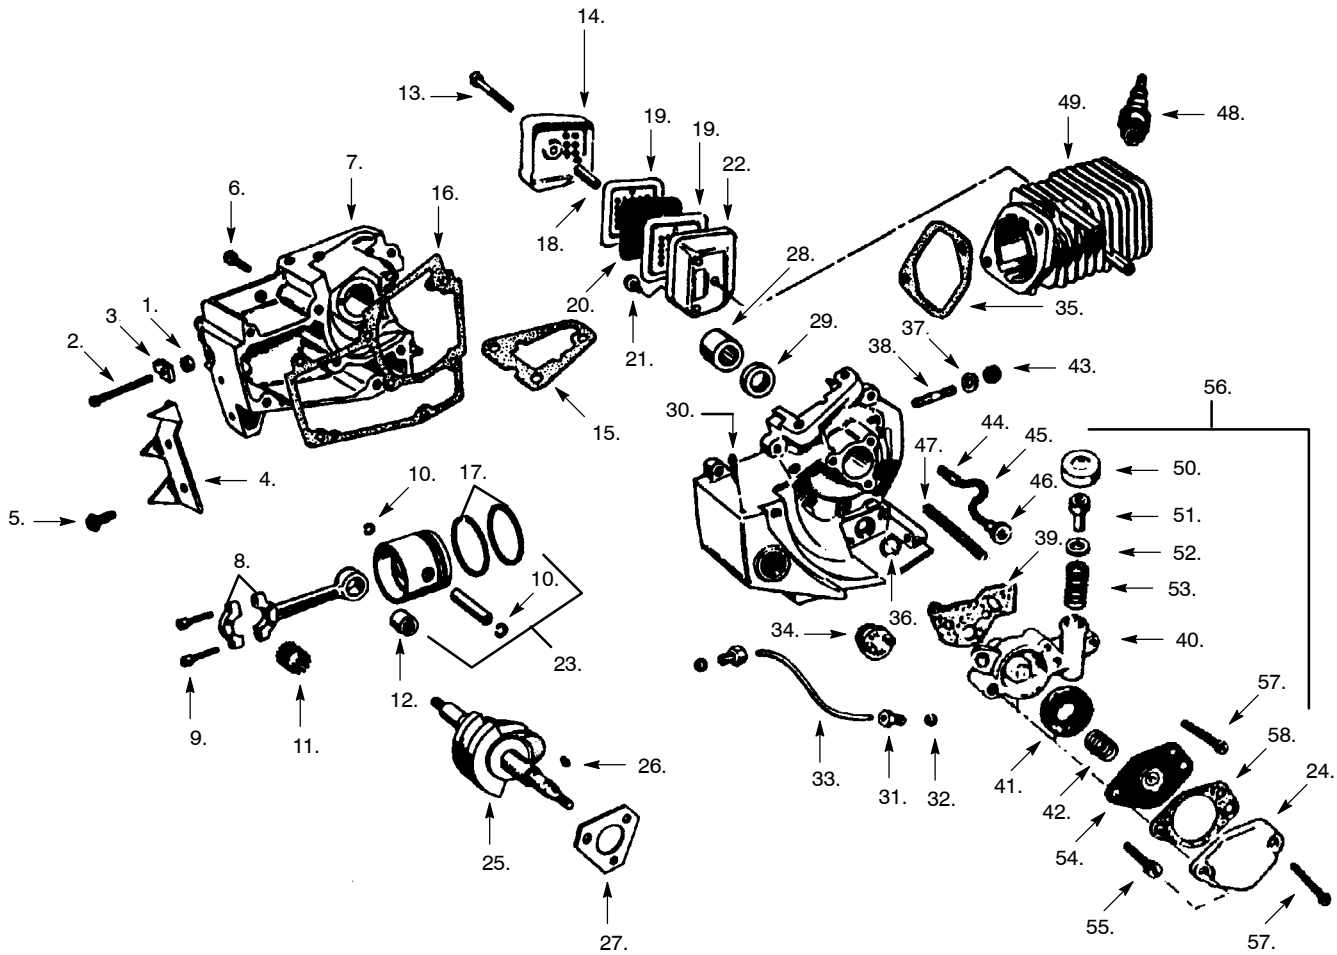

**⚠ WARNING**  
All repairs, adjustments and maintenance not described in the Operator's Manual must be performed by qualified service personnel.

Ref.	Part No.	Description	Ref.	Part No.	Description	Ref.	Part No.	Description
1.	530-015819	Screw	21.	530-023381	Clutch Springs	•	530-068433	Operator Manual
2.	530-023864	Guide Plate	22.	530-023379	Clutch Shoes	•	530-029750	Repl. Bar & Chain Decal
3.	530-015870	Screw	23.	530-023382	Clutch Plate			
4.	530-015128	Screw	24.	530-069301	Drum & Sprocket Ass'y.			
5.	530-039141	Ignition Module (Incl. 7-10)	25.	530-015074	Screw			
6.	530-015126	Flywheel Key	26.	530-011243	Fan Housing (Incl. 39 & Baffle)			
7.	530-039168	Lead Stop Switch	27.	952-044369	Bar - 16" SN			
8.	530-039026	High Tension Lead (Bulk No. 8141)	28.	952-051211	Chain - 16" (P101S-56)			
9.	530-039071	Connector Spring Plug	29.	530-023519	Clutch Washer			
10.	530-039097	Spark Plug Boot	30.	530-069232	Rope Kit			
11.	530-029259	Bar Clamp	31. ✓	530-037485	Starter Handle			
12.	530-047198	Flywheel Ass'y.	32.	530-015122	Screw			
13.	530-023817	Starter Dog Spring	33.	530-031063	Bar Wrench			
14.	530-626605	Nut	34.	★	Chain Brake Kit			
15.	530-015127	Washer	35.	530-052073	Chain Repair Kit			
16.	530-001724	Screw	36.	530-016080	Screw			
17.	530-015123	Washer	37.	530-029260	Baffle			
18.	530-069289	Starter Pulley	38.	530-015407	Screw			
19.	530-042023	Starter Spring	39.	530-015241	Screw			
20.	530-022079	Clutch Spider	40.	530-069708	Rope Ring Kit (Incl. 41)			
			41.	530-001711	Screw			

✓ = NEW PART NUMBER FOR THIS IPL    ★ = REFER TO THE SERVICE REFERENCE INDICATED FOR MORE INFORMATION. (LOCATED AT END OF IPL)  
• = NOT SHOWN IN THE ABOVE ILLUSTRATION

PARTS LIST NO. <b>530-067624</b>		<b>POULAN PRO® PARTS LIST</b>	CHAIN SAW MODEL(S) <b>S25DA &amp; S25AV</b>
DATE <b>10/15/95</b>	REPLACES <b>530-067624-9/15/95</b>		PAGE NO. <b>2</b>
<b>Note:</b> Illustration may differ from actual model due to design changes			