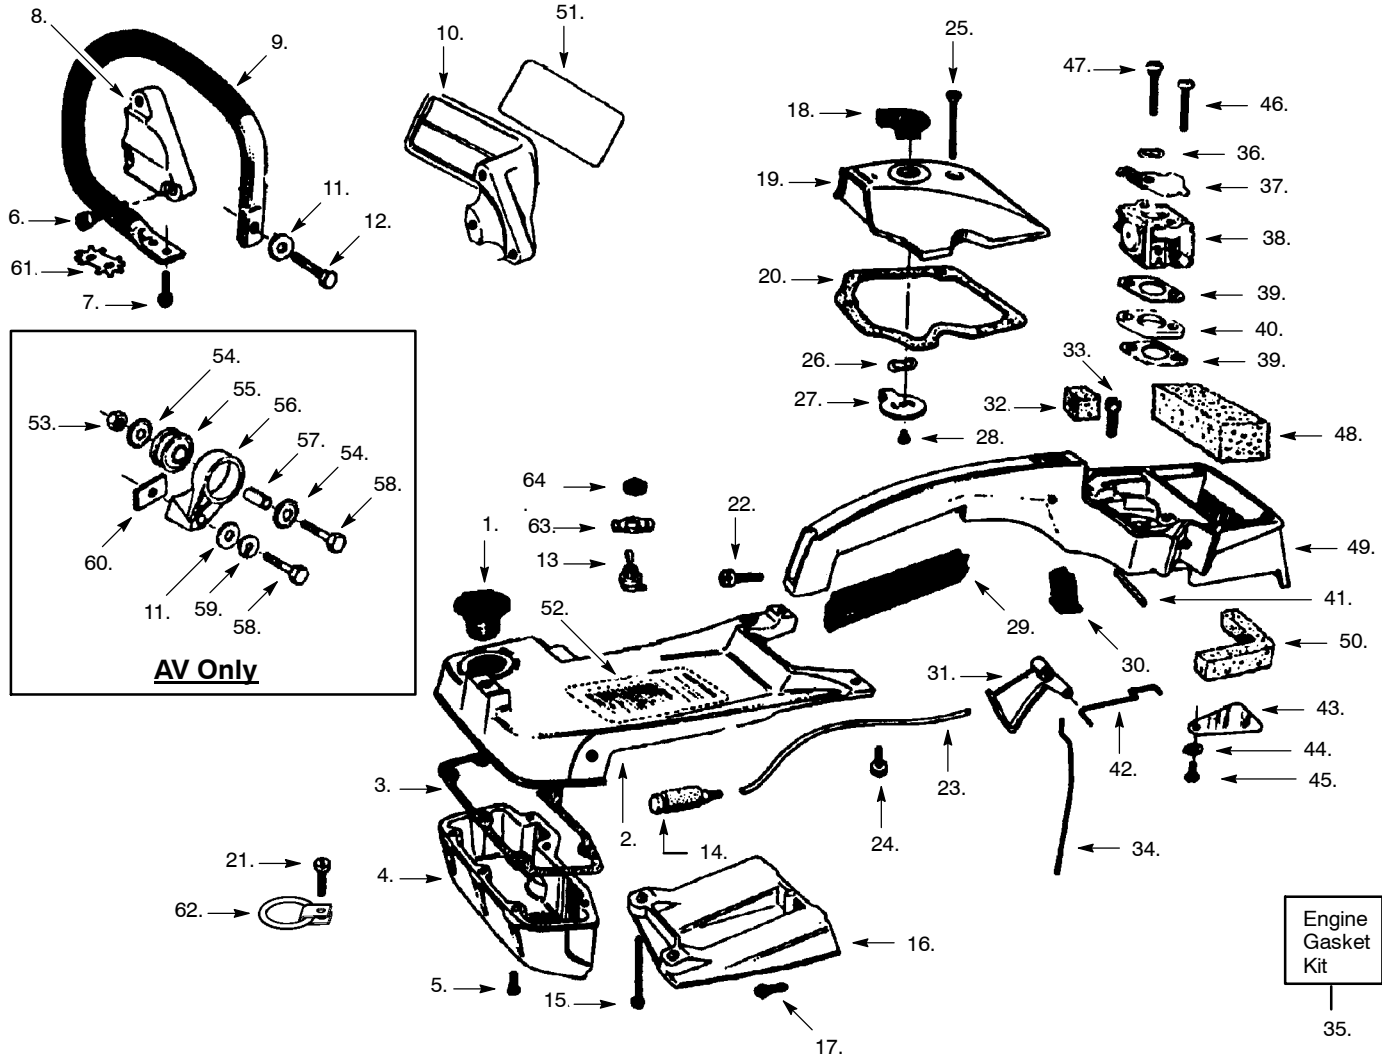

Ref.	Part No.	Description	Ref.	Part No.	Description	Ref.	Part No.	Description
1.	530-010123	Fuel Cap Ass'y.	19.	530-011558	Carburetor Cover	39.	530-019045	Carb. Gasket
2.	530-012259	Fuel Tank Top	20.	530-019074	Carb. Cover Gasket	40.	530-023872	Spacer
3.	530-019047	Fuel Tank Gasket	21.	530-015239	Screw	41.	530-015145	Trigger Pin
4.	530-012260	Fuel Tank Bottom	22.	530-015247	Screw	42.	530-023372	Throttle Rod
5.	530-015138	Screw	23.	530-069216	Line Kit (Bulk 8133)	43.	530-023366	Reed
6.	530-015509	Screw	24.	530-015476	Screw	44.	530-023367	Washer
7.	-	Screw	25.	530-015144	Screw	45.	530-015139	Screw
	530-015037	S25	26.	530-015147	Wave Washer	46.	530-015257	Screw
	530-015839	S25AV	27.	530-023876	Choke Lever	47.	530-015256	Screw
8.	530-024049	Handguard Cap	28.	530-015407	Screw	48.	530-023369	Air Filter
9.	-	Front Handlebar	29.	530-024111	Handle Grip	49.	530-011548	Handle & Carb. Hsg.
✓	530-022358	S25	30.	530-023362	Oil Pump Button	50.	530-023388	Dust Seal
	530-022315	S25AV	31.	530-024672	Trigger	51.	530-026849	Handguard Decal
10.	530-024091	Handguard	32.	530-023373	Throttle Wire Boot	52.	530-027939	Instruction Decal
11.	530-015151	Washer	33.	530-001636	Screw	53.	530-015515	Nut
12.	-	Screw	34.	530-023361	Oil Pump Push Rod	54.	530-025567	Cup Washer
	530-001648	S25	35.	530-069023	Engine Gasket Kit	55.	530-025566	Isolator
	530-015505	S25AV				56.	530-028691	Isolator Mtg. Bracket
13.	530-023573	Start/Stop Switch				57.	530-025565	Spacer
14.	530-014362	Fuel Pick-up Ass'y.				58.	530-015505	Screw
15.	530-015152	Screw				59.	530-001642	Lockwasher
16.	530-012258	Cylinder Shield	36.	530-015146	Wave Washer	60.	530-024317	Pad
17.	530-001709	Screw	37.	530-023841	Choke Shutter	61.	530-028690	Retainer
18.	530-023376	Choke Knob	38.	530-035258	Carburetor	62.	530-036548	Rope Ring Ass'y.
						63.	530-038387	Plater
						64.	530-024858	Nut

✓ = NEW PART NUMBER FOR THIS IPL   ★ = REFER TO THE SERVICE REFERENCE INDICATED FOR MORE INFORMATION. (LOCATED AT END OF IPL)
● = NOT SHOWN IN THE ABOVE ILLUSTRATION