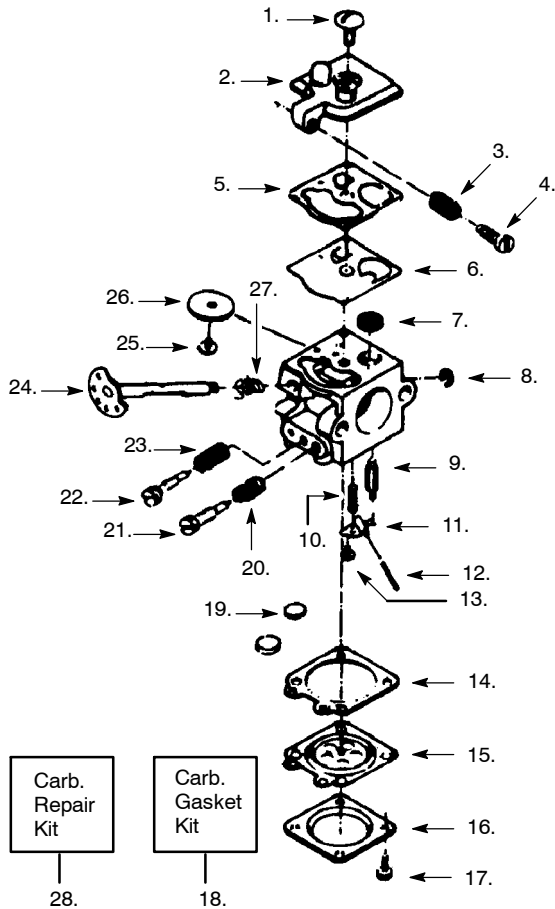

CARBURETOR ASSEMBLY - WT-83 # 530-035258

Ref.	Part No.	Description
1.	530-035017	Pump Cover Screw
2.	530-035159	Fuel Pump Cover
3.	530-035168	Spring-Idle Speed Adjusting Screw
4.	530-035035	Idle Speed Adjusting Screw
5.	530-035164	* Fuel Pump Gasket
6.	530-035166	† * Fuel Pump Diaphragm
7.	530-035027	* Fuel Inlet Screen
8.	530-035007	Throttle Retainer Ring
9.	530-035106	* Inlet Needle Valve
10.	530-035188	* Metering Lever Spring
11.	530-035031	* Metering Lever
12.	530-035028	* Metering Lever Pin
13.	530-035016	* Screw-Metering Lever Pin
14.	530-035165	† * Metering Diaphragm Gasket
15.	530-035014	† * Metering Diaphragm
16.	530-035003	Metering Diaphragm Cover
17.	530-035021	Metering Cover Screw Ass'y.
18.	530-035173	Carb. Gasket/Diaphragm Kit ({ Indicates Contents)
19.	530-035162	* Plug-5/16 Dia. Welch
20.	530-035167	High Speed Mixture Needle Spring
21.	530-035169	High Speed Mixture Needle
22.	530-035171	Low Speed Mixture Needle
23.	530-035023	Low Speed Mixture Needle Spring
24.	530-035034	Throttle Shaft Ass'y.
25.	530-035015	Throttle Valve Screw
26.	530-035006	Throttle Valve
27.	530-035024	Throttle Return Spring
28.	530-035161	Carb. Repair Kit (* Indicates Contents)

1. SERVICE REFERENCE:

When using a Chain Brake Kit #952-069259 on this model, you must replace the muffler with #530-069305.

✓ = NEW PART NUMBER FOR THIS IPL   * = REFER TO THE SERVICE REFERENCE INDICATED FOR MORE INFORMATION. (LOCATED AT END OF IPL)
● = NOT SHOWN IN THE ABOVE ILLUSTRATION