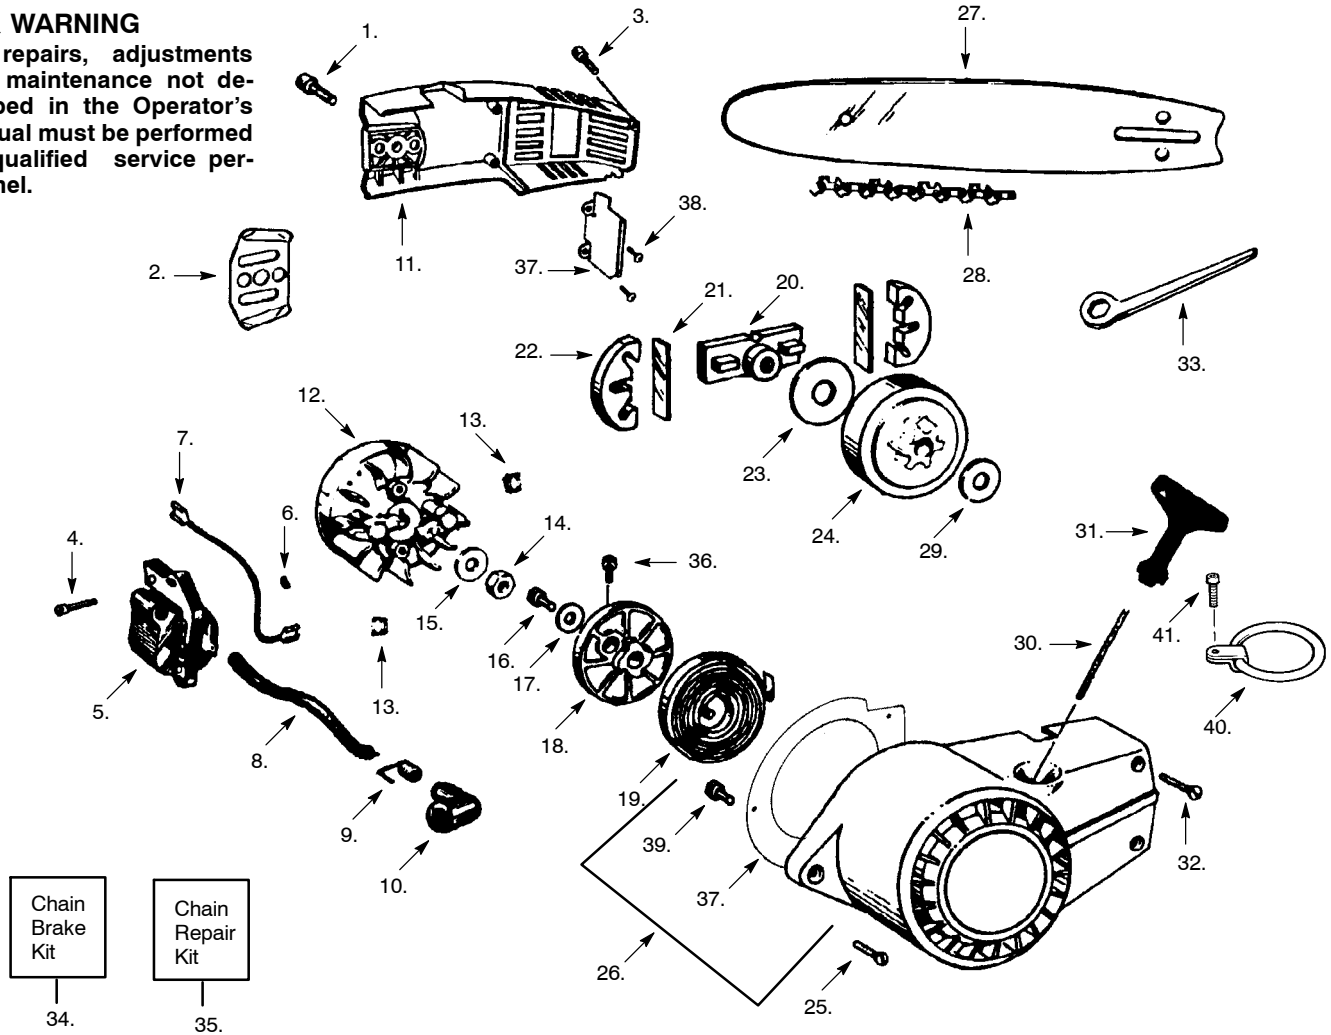

**⚠ WARNING**  
All repairs, adjustments and maintenance not described in the Operator's Manual must be performed by qualified service personnel.

Ref.	Part No.	Description	Ref.	Part No.	Description	Ref.	Part No.	Description
1.	530-015819	Screw	21.	530-023381	Clutch Springs	•	530-068433	Operator Manual
2.	530-023864	Guide Plate	22.	530-023379	Clutch Shoes	•	530-029750	Repl. Bar & Chain Decal
3.	530-015870	Screw	23.	530-023382	Clutch Plate			
4.	530-015128	Screw	24.	530-069301	Drum & Sprocket Ass'y.			
5.	530-039141	Ignition Module (Incl. 7-10)	25.	530-015074	Screw			
6.	530-015126	Flywheel Key	26.	530-011243	Fan Housing (Incl. 39 & Baffle)			
7.	530-039168	Lead Stop Switch	27.	952-044369	Bar - 16" SN			
8.	530-039026	High Tension Lead (Bulk No. 8141)	28.	952-051211	Chain - 16" (P101S-56)			
9.	530-039071	Connector Spring Plug	29.	530-023519	Clutch Washer			
10.	530-039097	Spark Plug Boot	30.	530-069232	Rope Kit			
11.	530-029259	Bar Clamp	31. ✓	530-037485	Starter Handle			
12.	530-047198	Flywheel Ass'y.	32.	530-015122	Screw			
13.	530-023817	Starter Dog Spring	33.	530-031063	Bar Wrench			
14.	530-626605	Nut	34.	★	Chain Brake Kit			
15.	530-015127	Washer	35.	530-052073	Chain Repair Kit			
16.	530-001724	Screw	36.	530-016080	Screw			
17.	530-015123	Washer	37.	530-029260	Baffle			
18.	530-069289	Starter Pulley	38.	530-015407	Screw			
19.	530-042023	Starter Spring	39.	530-015241	Screw			
20.	530-022079	Clutch Spider	40.	530-069708	Rope Ring Kit (Incl. 41)			
			41.	530-001711	Screw			

✓ = NEW PART NUMBER FOR THIS IPL    ★ = REFER TO THE SERVICE REFERENCE INDICATED FOR MORE INFORMATION. (LOCATED AT END OF IPL)  
• = NOT SHOWN IN THE ABOVE ILLUSTRATION

PARTS LIST NO. <b>530-067624</b>		<b>POULAN PRO® PARTS LIST</b>	CHAIN SAW MODEL(S) <b>S25DA &amp; S25AV</b>
DATE <b>10/15/95</b>	REPLACES <b>530-067624-9/15/95</b>		PAGE NO. <b>2</b>
<b>Note:</b> Illustration may differ from actual model due to design changes			