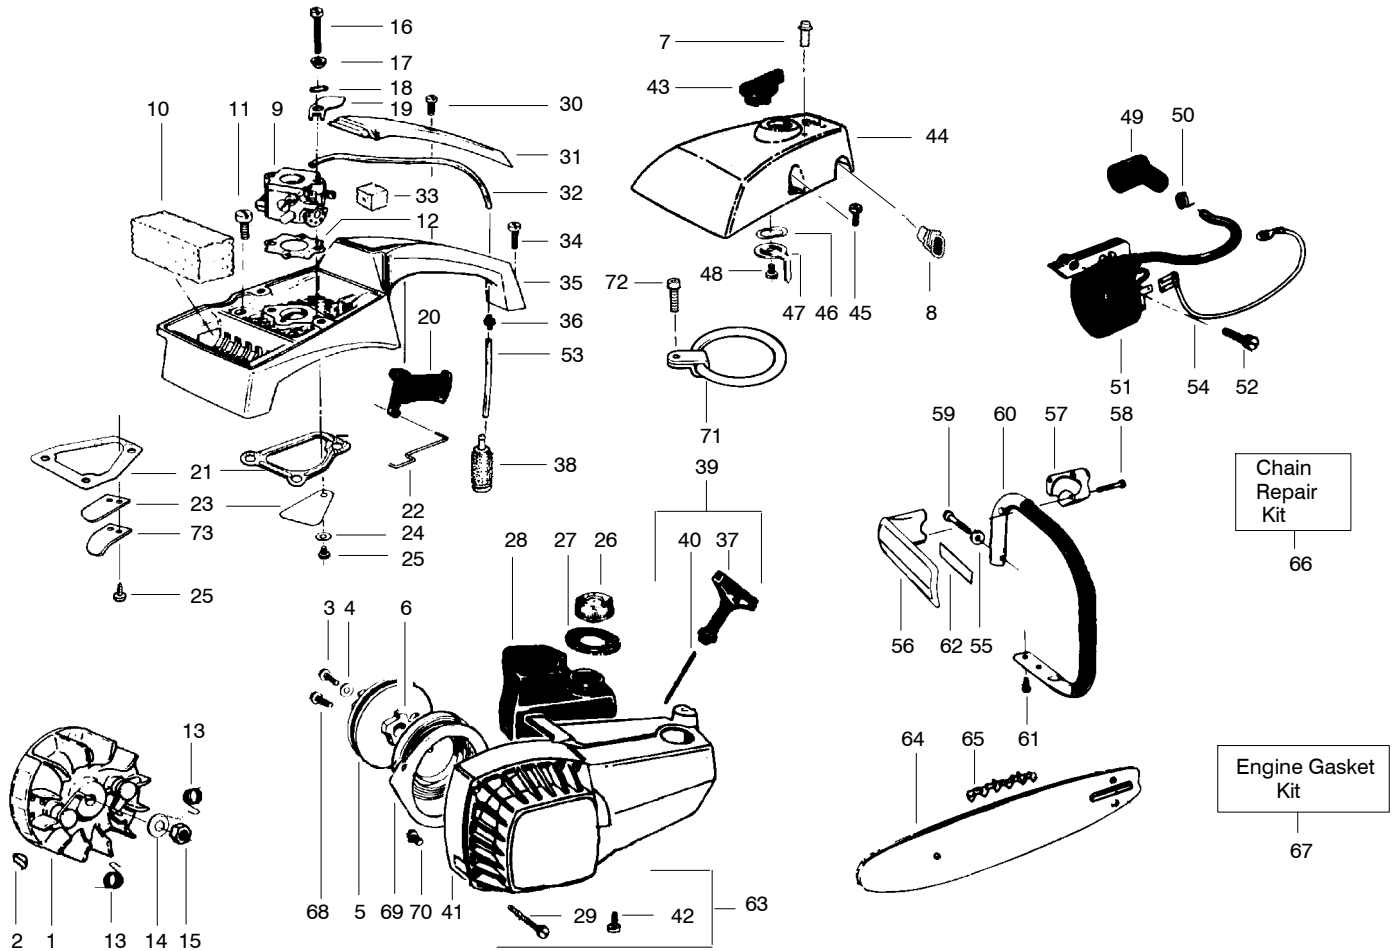

Ref.	Part No.	Description	Ref.	Part No.	Description	Ref.	Part No.	Description
1.	530047198	Flywheel Ass'y.	24.	530023367	Washer-Model 180	51.	530069202	Ignition Module Kit
2.	530015126	Flywheel Key	25.	530016064	Screw	52.	530015816	Screw
3.	530015036	Pulley Retaining Screw	26.	530014347	Fuel Cap Ass'y.	53.	530069216	Fuel Line Kit
4.	530015123	Washer	27.	530019093	Seal	54.	530039116	Switch Lead
5.	530069288	Starter Pulley	28.	530010775	Fuel Tank Ass'y. (Incl 26, 27 & 38)	55.	530015151	Washer
6.	530042023	Starter Spring	29.	530015649	Screw	56.	530024091	Handguard-180
7. ✓	530038646	Grommet-Idle-190 only	30.	530015247	Screw	57.	530024049	Handguard Cap-180
8. ✓	530038571	Grommet-Mixture-190 only	31.	530024967	Handle Cover	58.	530015509	Screw-180
9. ✓	530069772	Carburetor Kit w/ Limiter Caps	32.	530069216	Line Kit	59.	530001648	Screw
10.	530023791	Air Filter	33.	530023373	Throttle Wire Boot	60.	530010991	Handlebar
11.	530015242	Screw	34.	530015239	Screw	61.	530015037	Screw
12.	530019045	Carburetor Gasket	35.	-	Handle & Carb. Hsg. 180	62.	530026849	Handguard Decal-180
13.	530023817	Starter Dog Spring	36.	530023695	180	63.	530069286	Fan Hsg. Screw Kit
14.	530015127	Flywheel Washer	37.	530027569	190	64.	-	Guide Bar
15.	530626605	Nut	38.	530014362	Fuel Line Fitting		952044366	12"
16.	530015245	Screw	39. ✓	530026791	Ass'y Rope & Handle		952044367	14"
17.	530023865	Spacer	40.	530069232	Rope Kit		952044370	16"
18.	530015254	Wave Washer	41.	530069602	Fan Hsg. Kit	65.	-	Chain
19.	530023805	Choke Shutter	42.	530015650	Screw		952051208	12"
20.	530029826	Throttle Trigger	43.	530023807	Choke Knob		952051209	14"
21.	-	Gasket	44.	-	Carb. Cover		952051211	16"
	530019236	180		530024965	180	66.	530052073	Chain Repair Kit
✓	530019118	190	45.	530015168	Screw	67.	530069401	Engine Gasket Kit (Incl. from pg. 1: 11,12,15,16,36; from pg.2:12,21,27 & 33)
22.	530026606	Throttle Wire	46.	530015147	Wave Washer	68.	530016080	Rope Retaining Screw
23.	-	Reed Valve	47.	530023806	Choke Lever	69. ✓	530038312	Air Baffle-190
✓	530036331	190-(2Hole)	48.	530015407	Screw	70. ✓	530001726	Screw-190
	530023366	180	49. ✓	507475326	Spark Plug Boot	71. ✓	530069708	Rope Ring Kit (Incl. 72)
			50.	530003933	Spark Plug Connector	72. ✓	530001711	Screw
						73. ✓	530036332	Reed Stop Model 190 Only

✓ = NEW PART NUMBER FOR THIS IPL   * = REFER TO THE SERVICE REFERENCE INDICATED FOR MORE INFORMATION. (LOCATED AT END OF IPL)
● = THESE PARTS ARE ILLUSTRATED FOR CLARITY. ORDER COMPLETE ASSEMBLY.