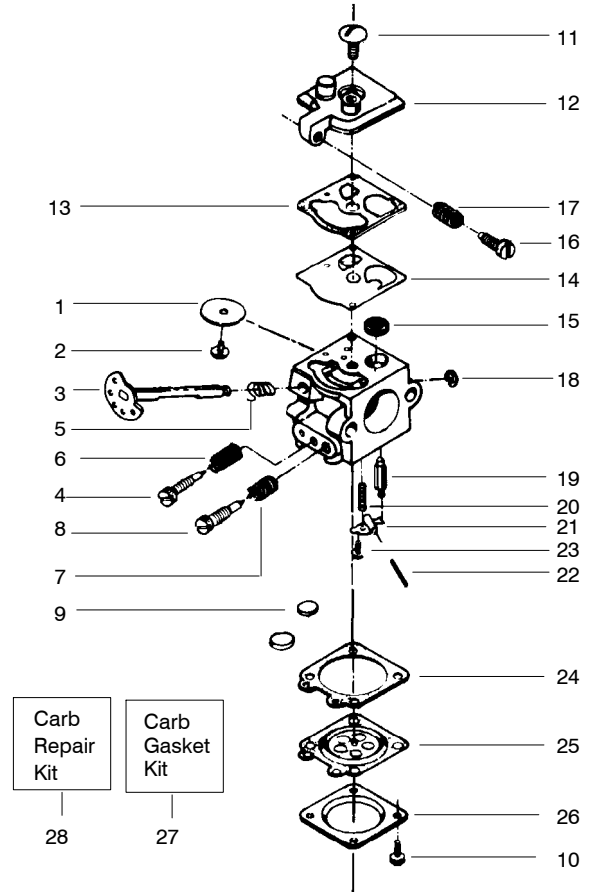

### Carburetor Assembly – WT 20

Ref.	Part No.	Description
1.	530035006	Throttle Valve
2.	530035015	Throttle Valve Screw
3.	530035034	Throttle Shaft Ass'y.
4.	530035171	Low Speed Mixture Needle
5.	530035024	Throttle Return Spring
6.	530035023	Low Speed Mixture Needle Spring
7.	530035167	High Speed Mixture Spring
8.	530035169	High Speed Mixture Needle
9.	530035162	Plug - 5/16 Dia. Welch
10.	530035021	Metering Cover Screw Ass'y.
11.	530035017	Pump Cover Screw
12.	530035159	Fuel Pump Cover
13.	530035164	Fuel Pump Gasket
14.	530035166	Fuel Pump Diaphragm
15.	530035027	Fuel Inlet Screen
16.	530035035	Idle Speed Adjusting Screw
17.	530035168	Idle Speed Adjusting Screw Spring
18.	530035007	Throttle Retainer Ring
19.	530035016	Inlet Needle Valve
20.	530035188	Metering Lever Spring
21.	530035031	Metering Lever
22.	530035028	Metering Lever Pin
23.	530035016	Metering Lever Pin Screw
24.	530035165	Metering Diaphragm Gasket
25.	530035014	Metering Diaphragm
26.	530035003	Metering Diaphragm Cover
27.	530035173	Carb. Gasket/Diaphragm (Incl. 13, 14, 24 & 25)
28.	530035161	Carb. Repair Kit (Incl. 9, 13-15, & 19-25)