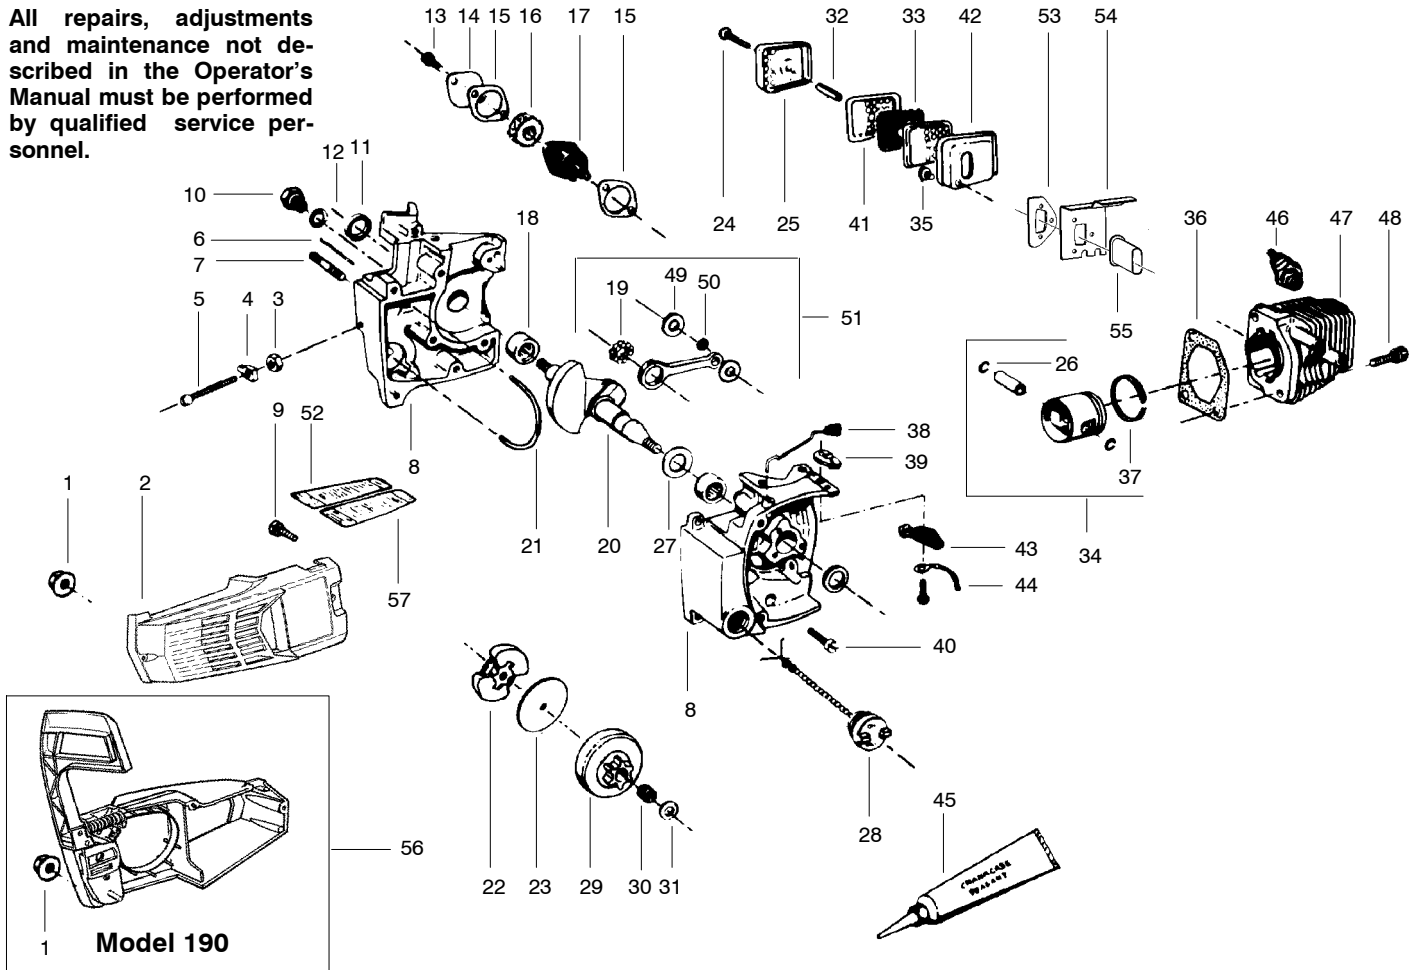

⚠ WARNING

All repairs, adjustments and maintenance not described in the Operator's Manual must be performed by qualified service personnel.

Ref.	Part No.	Description	Ref.	Part No.	Description	Ref.	Part No.	Description
1.	-	Bar Mounting Nut	23.	530069197	Clutch Washer Kit	46.	-	Spark Plug
	530015445	180	24.	530015169	Screw		952030037	180 (CJ-8)
	530016165	190	25.	530023795	Muffler Cover		952030150	190 (CJ-7Y)
2.	530038100	Clutch Cover-180	26.	530023843	Piston Pin Retainer	47.	★	Cylinder-See Ser-
3.	530015135	Lock Nut	27.	530023887	Thrust Washer			vice Ref. 2
4.	530023492	Bar Adjust Pin	28.	-	Oil Cap Ass'y.	48.	530015239	Screw
5.	-	Screw		530010221	T1	49.	530015486	Washer
	530015236	180		530010444	T2 & 190	50.	530032075	Bearing Rod
	530016115	190	29.	530069166	Clutch Drum	51.	530010474	Connecting Rod Ass'y.
6.	★	Oil Tank Vent Pin	30.	530032079	Clutch Bearing			Kit (Incl. 19,49 & 50)
		See Ser. Ref. 1	31.	530023519	Clutch Spacer	52.	530047952	Kickback Decal
7.	530015719	Bar Mounting Stud	32.	530023535	Spacer	53.	530019211	Gasket-Muffler-190
8.	530014742	Crankcase Ass'y. (Incl. 3-7, 10-12, 18, 28 & 40)	33.	530023796	Spark Arrestor Screen	54.	530038643	Muffler-Back Plate-190
9.	530015623	Screw	34.	★	Piston Kit (Incl. 26, 37, & Pin) - See Service Ref. 2	55.	530037652	Port-Insulator-190
10.	530069142	Check Valve Kit (Incl. 12)	35.	530001666	Screw	56.	530069557	Chain Brake Kit (Incl. 1)
11.	530019059	Crankshaft Seal	36.	530019237	Cylinder Gasket	57.	530038552	On/Off Decal Warning
12.	530019089	Check Valve Gasket	37.	★	Piston Ring-See Service Ref. 2			
13.	530015476	Screw	38.	530023788	Switch Knob Ass'y.			Not Shown
14.	530023802	Metering Body Cover	39.	530023786	Ramp Switch			
15.	530019091	Metering Body Gasket	40.	530015986	Screw			Operator Manual
16.	530023801	Oil Filter	41.	530023797	Muffler Baffle		530068788	180
17.	530010195	Metering Body Ass'y.	42.	-	Muffler Body		530083961	190
18.	530032029	Crankshaft Bearing		530023794	180		530031063	Bar Wrench
19.	530032065	Roller Bearings (Incl. 12 bearings)		530038325	190			
20.	530022172	Crankshaft	43.	530023787	Switch Clamp			
21.	530021026	Oil Discharge Line	44.	530015235	Screw			
22.	530069193	Clutch Ass'y. Kit	45.	530030054	Crankcase Sealant			

✓ = NEW PART NUMBER FOR THIS IPL   ★ = REFER TO THE SERVICE REFERENCE INDICATED FOR MORE INFORMATION. (LOCATED AT END OF IPL)
● = THESE PARTS ARE ILLUSTRATED FOR CLARITY. ORDER COMPLETE ASSEMBLY.