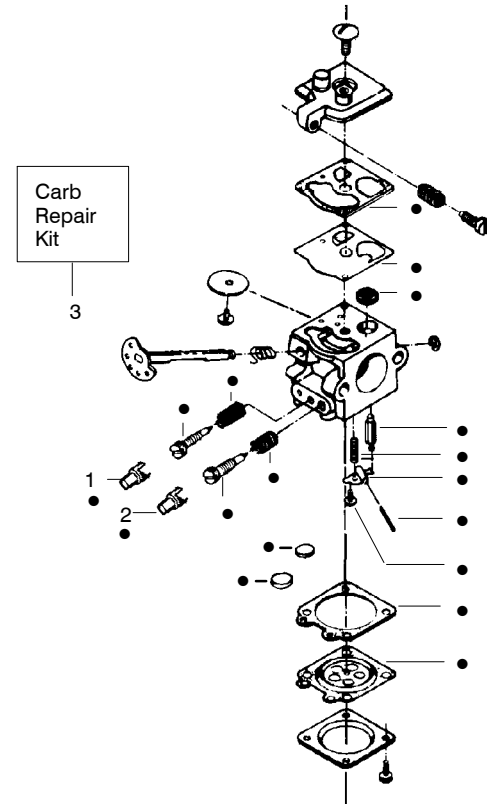

Carburetor Assembly #530069772 - WT-309

Ref.	Part No.	Description
✓ 1	530038318	Limitier Cap - High
✓ 2	530038317	Limitier Cap - Low
✓ 3	530069773	Carburetor Repair Kit (● Indicates Contents)