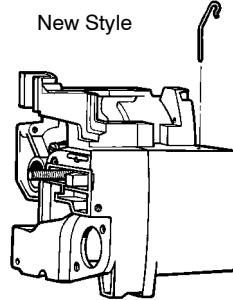

New Style

2. 530036450 Oil Tank Vent Pin