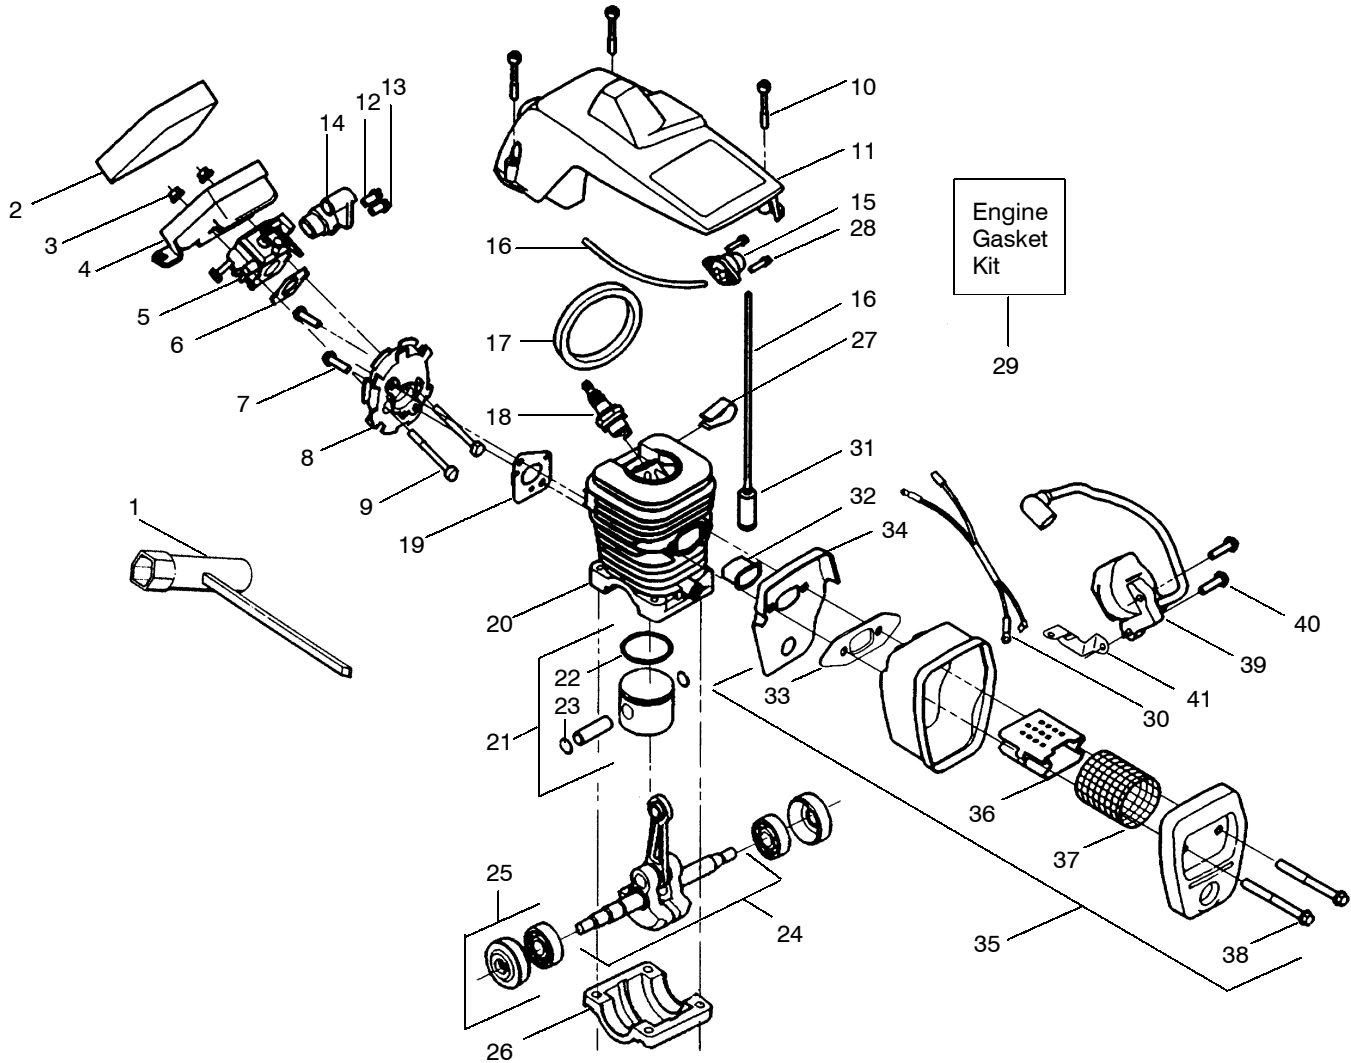

✓ = NEW PART NUMBER FOR THIS IPL    ★ = REFER TO THE SERVICE REFERENCE INDICATED FOR MORE INFORMATION. (LOCATED AT END OF IPL)  
 ● = THESE PARTS ARE ILLUSTRATED FOR CLARITY. ORDER COMPLETE ASSEMBLY.

PARTS LIST NO. <b>530-083953</b>		<b>POULAN PRO® PARTS LIST</b>	CHAIN SAW MODEL(S) <b>210</b>
DATE <b>1/22/96</b>	NEW		PAGE NO. <b>2</b>
<b>Note:</b> Illustration may differ from actual model due to design changes			