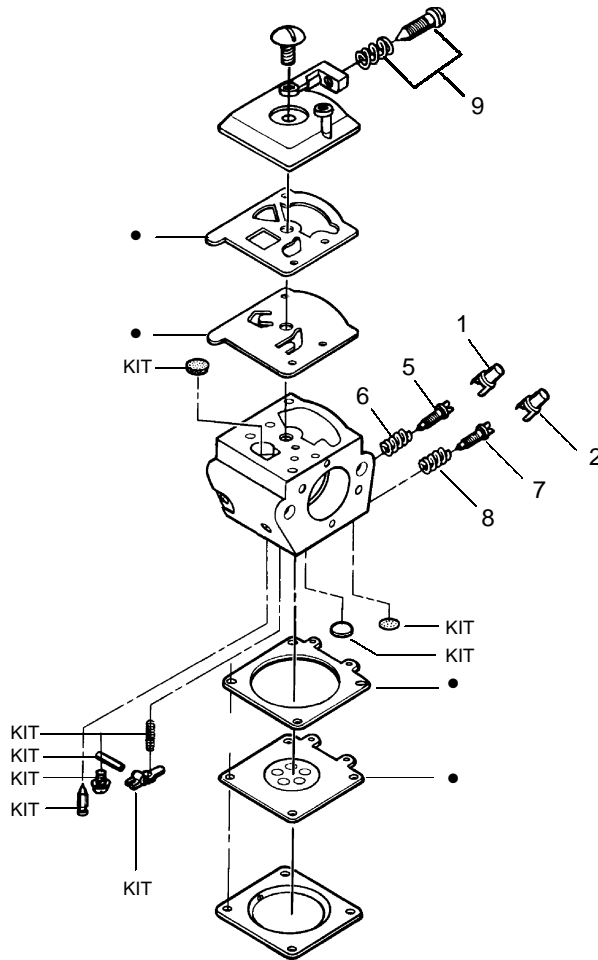

✓ = NEW PART NUMBER FOR THIS IPL    ★ = REFER TO THE SERVICE REFERENCE INDICATED FOR MORE INFORMATION. (LOCATED AT END OF IPL)  
 ● = THESE PARTS ARE ILLUSTRATED FOR CLARITY. ORDER COMPLETE ASSEMBLY.

PARTS LIST NO. <b>530-083953</b>		<b>POULAN PRO® PARTS LIST</b>	CHAIN SAW MODEL(S) <b>210</b>
DATE <b>1/22/96</b>	NEW		PAGE NO. <b>2</b>
<b>Note:</b> Illustration may differ from actual model due to design changes			

### Carburetor Assembly – WT-324 – #530-069703

Ref.	Part No.	Description
1.	530-038318	Limiters Cap-High
2.	530-038317	Limiters Cap-Low
3.	530-035399	Carburetor Repair Kit (KIT= Indicates Contents)
4.	530-035173	Gasket Diaphragm Kit (● Indicates Contents)
5.	530-035383	Needle-Low Speed
6.	530-035293	Needle Spring-Low Speed
7.	530-035384	Needle-High Speed
8.	530-035295	Needle Spring-High Speed
9.	530-035296	Idle Screw/Spring Kit