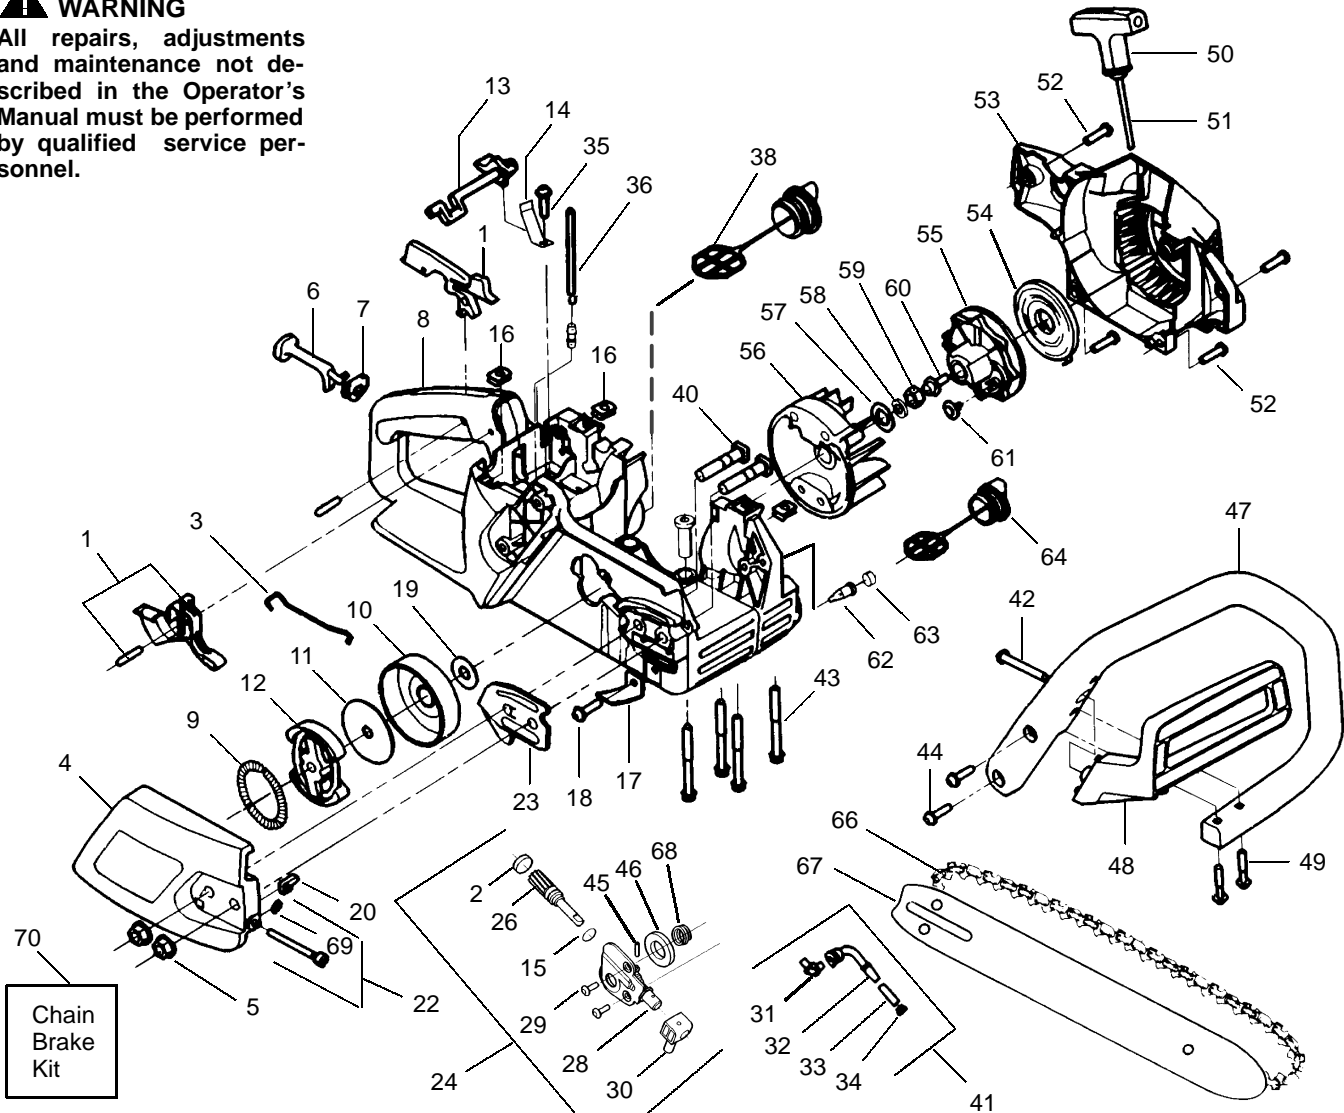

⚠ WARNING

All repairs, adjustments and maintenance not described in the Operator's Manual must be performed by qualified service personnel.

Ref.	Part No.	Description	Ref.	Part No.	Description	Ref.	Part No.	Description
1.	530-069724	Trigger & Lockout Kit (Includes Pin)	24.	★★★★	Oil Pump Kit - Ser. Ref.	49.	530-015940	Screw
2.	★★★★	Dust Plug - Ser. Ref.	26.	★★★★	Gear Ass'y. - Ser. Ref.	50.	530-037485	Starter Handle
3.	530-037809	Wire - Throttle	28.	★★★★	Oil Pump Body - Ser. Reference	51.	530-069232	Rope Kit
4.	530-038718	Clutch Cover	29.	530-016097	Screw	52.	530-015892	Screw
5.	530-015917	Nut - Bar Mounting	30.	530-019206	Seal Block	53.	530-049335	Fan Housing
6.	530-047989	Choke Lever	31.	530-038241	Fitting - Elbow	54.	530-027531	Recoil Spring
7.	530-038406	Grommet	32.	530-038373	Pick-Up Tube	55.	530-037817	Starter Pulley
8.	530-069802	Chassis Ass'y.	33.	530-037821	Oil Filter	56.	530-039209	Flywheel Ass'y.
9.	530-094188	Clutch Spring	34.	530-030189	Plug - Oil Filter	57.	530-400897	Washer
10.	530-047061	Clutch Drum Ass'y - w/Brg.	35.	530-015775	Screw	58.	530-001717	Lockwasher
11.	530-015611	Washer - Clutch	36.	530-069247	Fuel Line Kit (Large Dia.)	59.	530-016134	Nut
12.	530-014949	Clutch Ass'y.	38.	530-047192	Fuel Cap Ass'y. w/Retainer	60.	530-015920	Screw
13.	530-038227	Switch Lever	40.	530-016133	Bolt - Bar	61.	530-016080	Screw
14.	530-016149	Switch Spring	41.	530-047663	Oil-Pickup Ass'y. (Incl. 32, 33 & 34)	62.	530-026119	Check Valve
15.	530-019216	O-Ring Oiler	42.	530-016020	Screw	63.	530-038264	Plug - Oil Vent
16.	530-015922	Clip	43.	530-016132	Bolt	64.	530-010846	Oil Cap Ass'y.
17.	530-029850	Chain Catcher	44.	530-015905	Screw	66.	952-051209	Chain - 14"
18.	530-015905	Screw	45.	530-016138	Pin - Dowel	67.	952-044367	Bar - 14"
19.	530-015907	Washer - Thrust	46.	530-019231	Dust Seal	68.	530-037820	Worm Gear Spring
20.	530-016109	Pin - Bar Adjusting	47.	530-037799	Front Handle	69.	530-038593	Retainer - Bar Adjust
22.	530-069611	Bar Adjusting Kit (Incl. 69)	48.	530-038658	Handguard	70.	530-047514	Chain Brake Kit
23.	530-038238	Bar Mounting Plate						

✓ = NEW PART NUMBER FOR THIS IPL   ★ = REFER TO THE SERVICE REFERENCE INDICATED FOR MORE INFORMATION. (LOCATED AT END OF IPL)
● = THESE PARTS ARE ILLUSTRATED FOR CLARITY. ORDER COMPLETE ASSEMBLY.