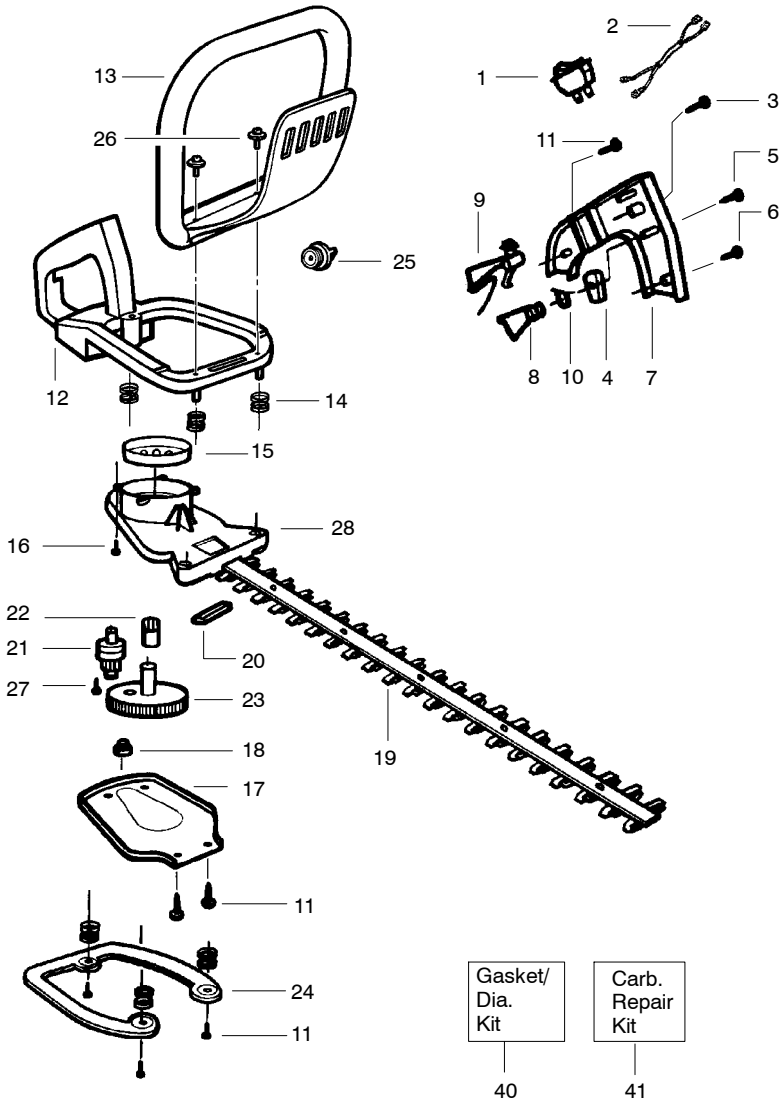

PARTS LIST NO. 530082555		POULAN PRO® PARTS LIST	MODEL(s) 22	
DATE 9/4/99	REPLACES 530082555-11/25/96		NOTE: Illustration may differ from actual model due to design changes	PAGE NO. 2

Ref.	Part No.	Description	Ref.	Part No.	Description	Ref.	Part No.	Description
1.	530036493	Ignition Switch	27.	530015805	Screw-Gear	41.	-	Carb. Repair Kit
2.	530036443	Switch Wire Ass'y.	28.	530014399	Gear Box Ass'y. (Incl. 21, 22 & 27)		530035312	Type 1 (Incl. 33-40)
3.	530015775	Screw-Handle Cov.	TYPE 1 ONLY (INCL. 29-40)				-	Type 2 (Incl. 33-40, 42-46 & Primer Bulb)
4.	530029958	Trigger Lever	29.	530035014	Metering Diaphragm		530069656	Walbro
5.	530015940	Screw-Handle Cov.	30.	530035389	Metering Diaphragm		530069867	Zama
6.	530015770	Screw-Handle Cov.	31.	530035164	Pump Gasket	TYPE 2 ONLY (INCL. 42 & 43)		
7.	530038305	Handle Cover	32.	530035166	Pump Diaphragm	42.	530049128	Limiter Cap-High
8.	530053884	Throttle Trigger	33.	530035028	Metering Pin	43.	530049129	Limiter Cap-Low
9.	530053900	Throttle Lockout	34.	530035031	Metering Lever	44.	-	Needle-High
10.	530036123	Trigger Spring	35.	530035178	Fuel Inlet Screen		530035407	Walbro
11.	530015934	Screw-Handle Cov.	36.	530035106	Inlet Needle Valve		530035443	Zama
12.	530047879	Rear Handle/Tank Ass'y.	37.	530035139	Metering Lever Spring	45.	-	Needle-Low
13.	530094992	Front Handle	38.	530035016	Metering Lever Pin Screw		530035408	Walbro
14.	530029946	Isolator Spring	39.	530035162	Welch Plug		530035444	Zama
15.	530048113	Clutch Drum	40.	-	Gasket/Diaphragm Kit (Incl. 29-32)	46.	-	Needle Spring
16.	530015814	Screw		530035313	Walbro		530035293	Walbro
17.	530029916	Gear Box Plate		530069866	Zama		530035445	Zama
18.	530032121	Bushing Blade						
19.	530403229	Blade Ass'y.						
20.	530029948	Blade Seal						
21.	530036228	Pinion Ass'y.						
22.	530016013	Drive Gear Bearings						
23.	530069355	Drive Gear Kit						
24.	530036046	Isolator Plate						
25.	530036965	Fuel Cap Ass'y.						
26.	530015955	Screw-Front Handle