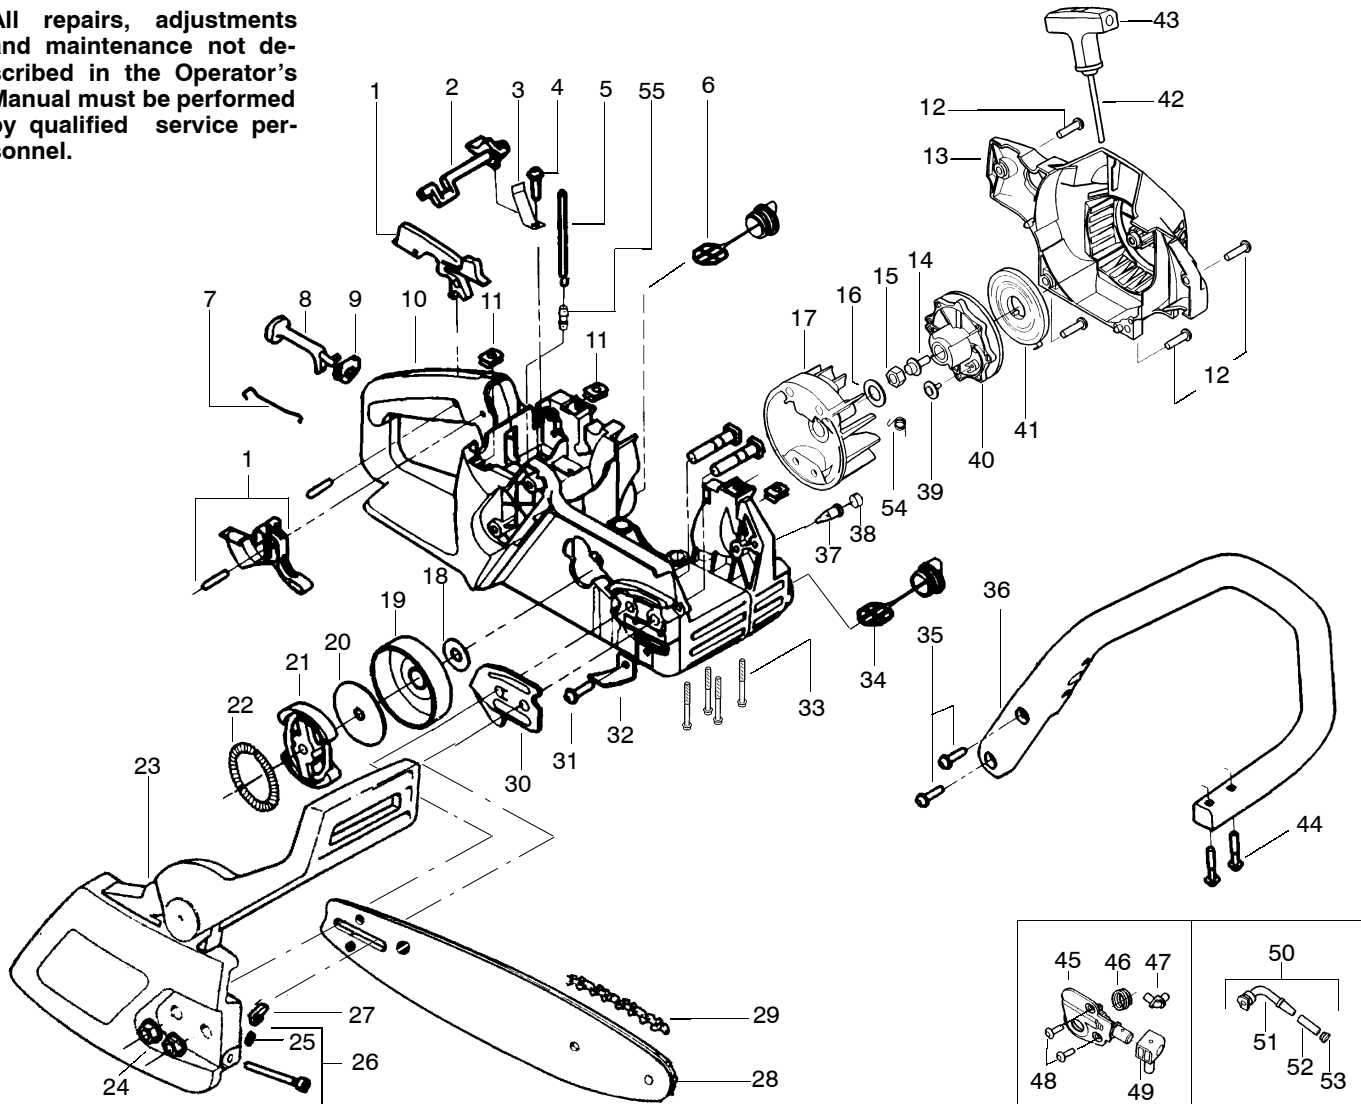

PARTS LIST NO. 530088902		POULAN® PARTS LIST	CHAIN SAW MODEL(s) 2075 & 2075c	
DATE 9/20/00	REPLACES 530083628-8/13/98		Note: Illustration may differ from actual model due to design changes	PAGE NO. 1

WARNING
All repairs, adjustments and maintenance not described in the Operator's Manual must be performed by qualified service personnel.

Ref.	Part No.	Description	Ref.	Part No.	Description	Ref.	Part No.	Description
1.	530069724	Trigger & Lockout Kit (Includes Pin)	18.	530015907	Washer - Thrust	34.	530010846	Oil Cap Ass'y.
2.	530038227	Switch Lever	19.	530047061	Drum Assy. W/brg.	35.	530015814	Screw
3.	530016149	Switch Spring	20.	530015611	Washer-Clutch	36.	530037799	Front Handle
4.	530015775	Screw	21.	530014949	Assy. - Clutch	37.	530026119	Check Valve
5.	530069216	Fuel Line Kit (Large)	22.	530094188	Spring - Clutch	38.	530038264	Plug - Bronze Vent
6.	530047164	Fuel Cap Ass'y.	23.	---	Clutch Cover	39.	530016080	Screw
7.	530037809	Wire-Throttle		530038236	2075	40.	530037817	Starter Pulley
8.	530047989	Lever-Choke		530055190	2075c	41.	530027531	Starter Spring
9.	530038406	Grommet-Choke Knob	24.	530015917	Nut-Bar Mounting	42.	530069232	Rope Kit
10.	-	Chassis Assy.	25.	530038593	Retainer-Bar Adjust	43.	530037485	Starter Handle
	530069822	2075	26.	530069611	Kit-Bar Adjust (incl #25)	44.	530015940	Screw
	530055184	2075c	27.	530015826	Pin-Bar Adjust	45.	530071259	Kit-Oil Pump (incl 45,46,47,49)
11.	530015922	Nut-Speed	28.	952044368	Bar-14" 2075	46.	530037820	Gear-Worm Spring
12.	530015892	Screw		952044370	Bar-16" 2075	47.	530049477	Elbow-Oil Pickup
13.	-	Fan Housing		530044836	Bar - 16" 2075c	48.	530016064	Screw
	530049334	2075	29.	952051209	Chain-14" 2075	49.	530019206	Seal Block
	530055188	2075c		952051211	Chain-16"2075/2075c	50.	530047663	Oil-Pickup Ass'y. (Incl. 51, 52 & 53)
14.	530015920	Screw		952051338	Chain-18" 2075	51.	530038373	Oiler Pickup
15.	530016134	Nut-Flywheel	30.	530038238	Plate-Bar Mounting	52.	530037821	Oil Filter
16.	530015127	Washer-Flywheel	31.	530015814	Screw	53.	530030189	Plug-Oil Filter
17.	530039209	Flywheel Ass'y.	32.	530029850	Chain Catcher	54.	530023817	Spring - Starter Dog
			33.	530016132	Screw	55.	530023877	Fitting

✓ = NEW PART NUMBER FOR THIS IPL

* = REFER TO THE SERVICE REFERENCE INDICATED FOR MORE INFORMATION. (LOCATED AT END OF IPL)