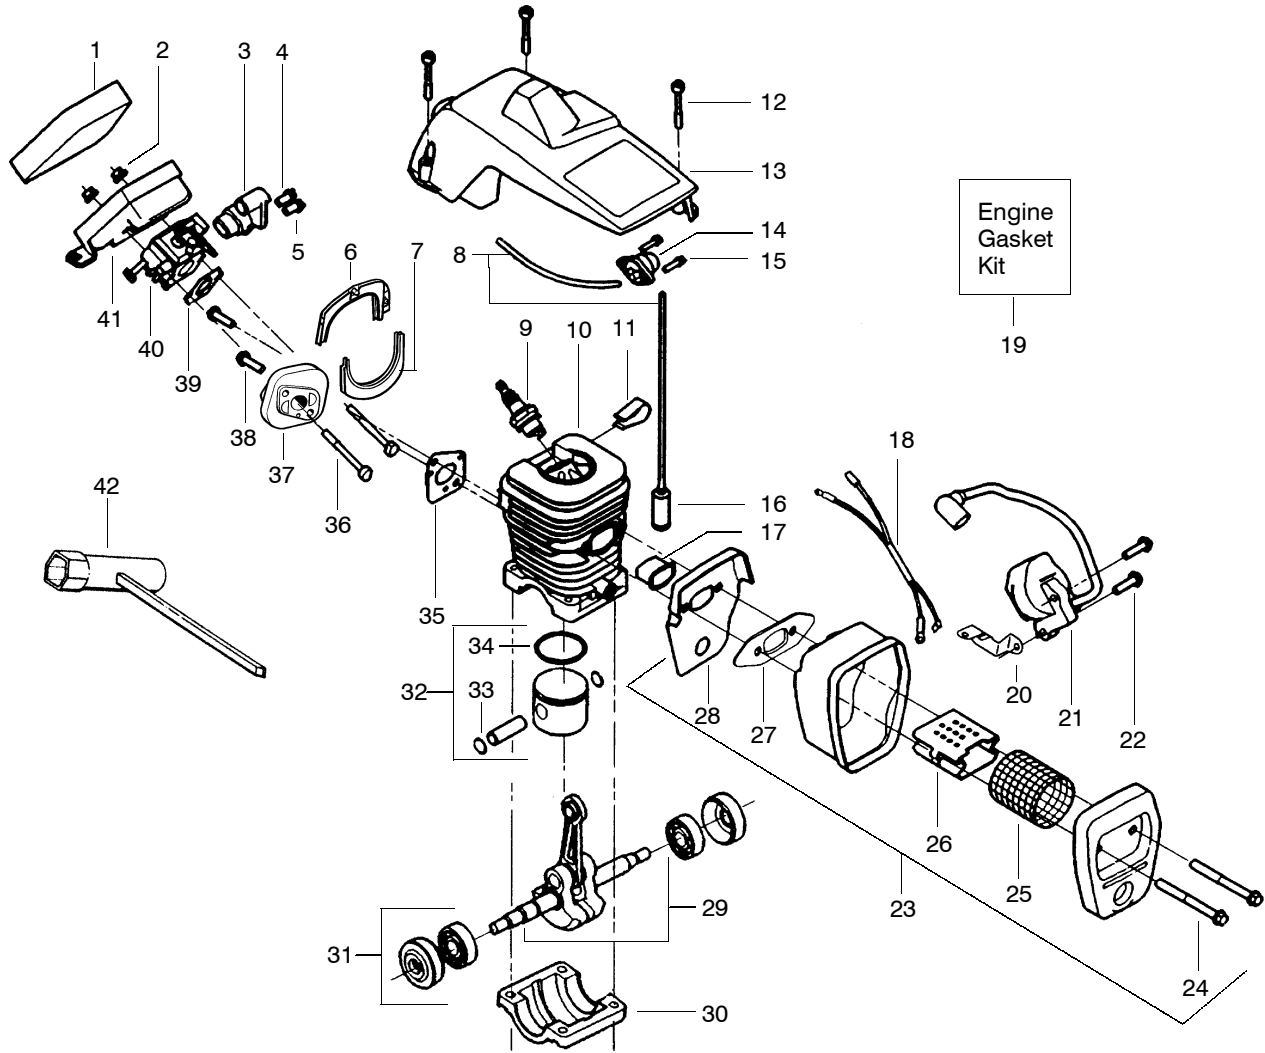

PARTS LIST NO. 530088902		POULAN® PARTS LIST	CHAIN SAW MODEL(S) 2075 & 2075c	
DATE 9/20/00	REPLACES 530083628-8/13/98		Note: Illustration may differ from actual model due to design changes	PAGE NO. 2

Ref.	Part No.	Description	Ref.	Part No.	Description	Ref.	Part No.	Description
1.	530037793	Foam—Air Filter	15.	530015780	Screw	31.	530047827	Assy.—Seal & Bearing
2.	530016101	Nut	16.	530095646	Fuel Pick—up Ass'y.	32.	530069604	Piston Kit (Incl. 33 & 34)
3.	530049244	Grommet—Carb Adjust	17.	530037652	Heat Insulator	33.	530015697	Retainer—Piston Pin
4.	530038318	Limiter Cap—High	18.	530052296	Assy. —Wire Harness	34.	530029805	Ring — Piston
5.	530038317	Limiter Cap—Low	19.	530069608	Engine Gasket Kit (Incl. 27, 35 & 39)	35.	530069608	Gasket — Carb. Adapter
6.	530049715	Seal—Carb Adapter — (Upper)	20.	530047442	Ground Strap	36.	530016187	Screw
7.	530049714	Seal—Carb Adapter — (Lower)	21.	530052277	Ignition Module	37.	—	Kit—Carb. Adapter
8.	530069247	Fuel Line Kit (Small)	22.	530015814	Screw		530069964	2075
9.	952030150	Spark Plug (RCJ—7Y)	23.	530047207	Muffler Ass'y. (Incl. 24,25,26,27,28)		530071310	2075c
10.	530069606	Cylinder Kit	24.	530016132	Screw	38.	530015810	Screw
11.	530016136	Clip—High Tension Lead	25.	530036103	Spark Screen	39.	530069608	Gasket — Carburetor
12.	530016102	Screw	26.	530037813	Muffler Diffuser	40.	530069703	Kit—Carburetor (incl. 4 & 5)
13.	—	Cylinder Shield	27.	530069608	Muffler Gasket	41.	530037804	Housing—Air Filter
	530069964	2075	28.	530049870	Muffler Backplate	42.	530031163	Wrench — Bar
	530055187	2075c	29.	530047062	Assy. — Crankshaft		Not Shown	
14.	530047213	Air Purge Ass'y.	30.	530037935	Cap—Crankcase		530088814	Operator Manual
							530038257	Decal Instruction
							530038486	Decal Stop

↙ = NEW PART NUMBER FOR THIS IPL   * = REFER TO THE SERVICE REFERENCE INDICATED FOR MORE INFORMATION. (LOCATED AT END OF IPL)
● = THESE PARTS ARE ILLUSTRATED FOR CLARITY. ORDER COMPLETE ASSEMBLY.