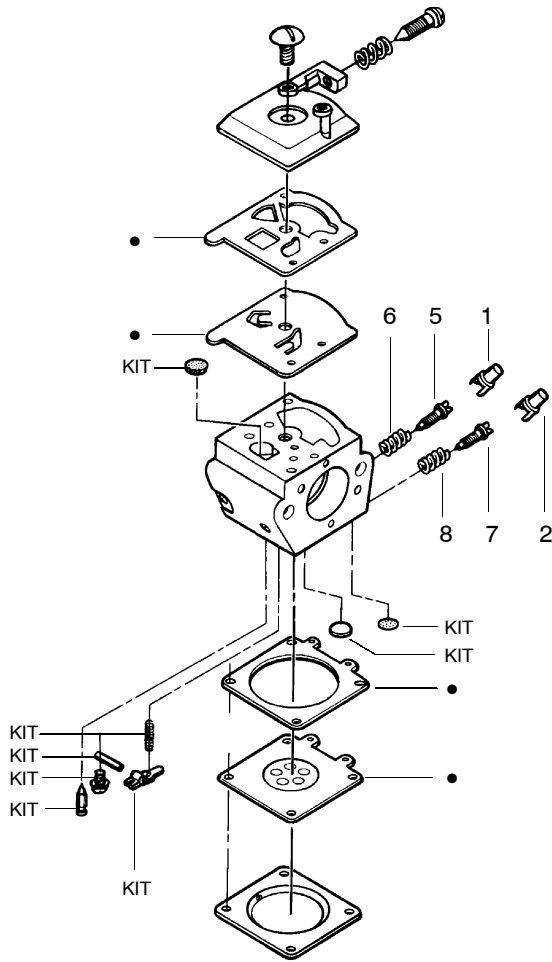

Carburetor Assembly – WT324 – #530069703

Carb.
Repair
Kit

Gasket/
Dia.
Kit

3

4

Ref.	Part No.	Description
1.	530038318	Limiter Cap–High
2.	530038317	Limiter Cap–Low
3.	530069826	Carburetor Repair Kit (KIT= Indicates Contents)
4.	530069844	Gasket Diaphragm Kit (● Indicates Contents)
5.	530035383	Needle–Low Speed
6.	530035293	Needle Spring–Low Speed
7.	530035384	Needle–High Speed
8.	530035295	Needle Spring–High Speed