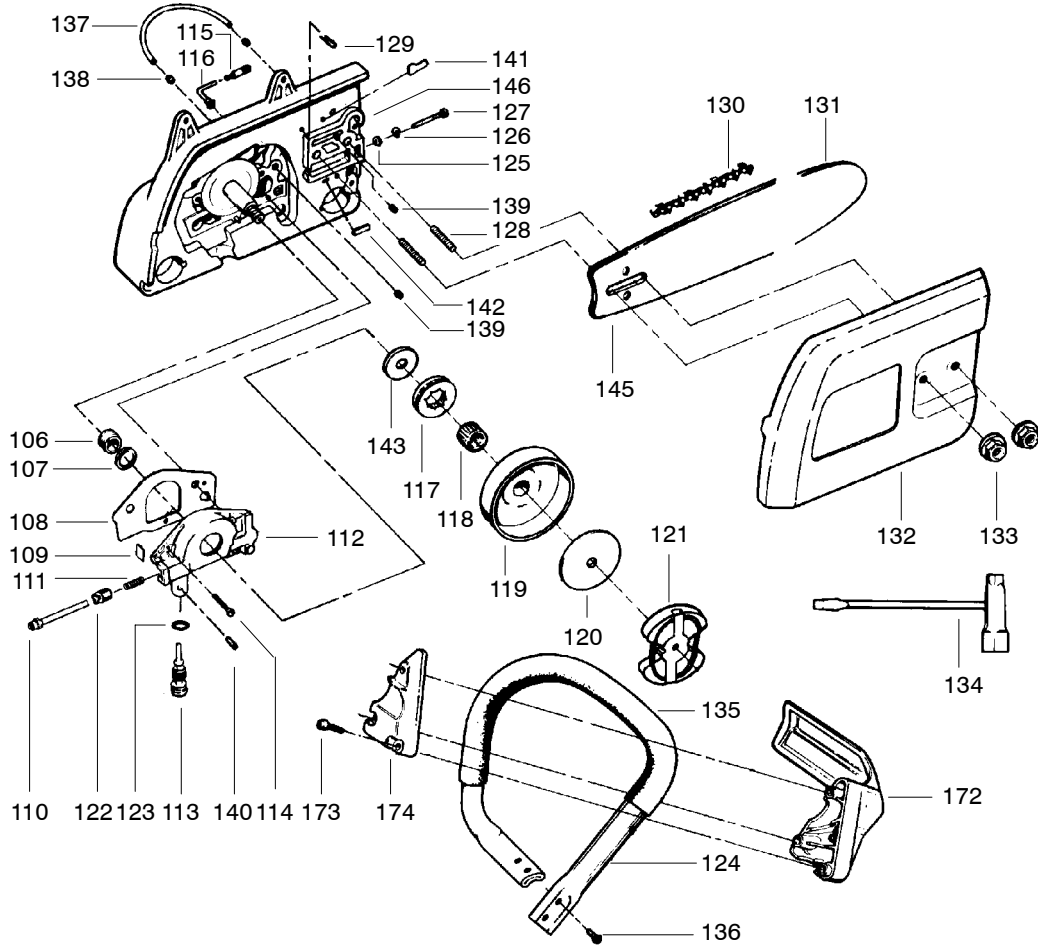

PARTS LIST NO. 530066768		POULAN® PARTS LIST	CHAIN SAW MODEL(S) 2700,2800,3000, 3100 & 3300	
DATE 9/6/00	REPLACES 530066768-9/30/97		Note: Illustration may differ from actual model due to design changes	PAGE NO. 3

KEY NO.	PART NO.	DESCRIPTION	KEY NO.	PART NO.	DESCRIPTION
106	530027140	Wire-Worm Gear	131	952044372	Replaceable Sprocket Nose
107	530019147	Seal-Oil Pump	132	530010869	Bar Clamp Ass'y. (Incl. 142)
108	530069487	Gasket Set	133	530015251	Nut-Bar Mounting
109	530027128	Dust Plug	134	--	Screws
110	530014204	Shaft Ass'y.		530031135	Silver Finish (1/2")
111	530027126	Spring-Plunger		530031146	Gold Finish (9/16")
112	530069218	Oil Pump Kit (Incl. #'s 106, 107, 109, 110, 111, 113, 122, 123 & 140)	135	530027847	Grip-Handlebar
113	★	Oiler Adjustment Screw-See Ser. Ref. 2	136	530016058	Screw
114	530015871	Screw	137	530021061	Line-Oiler
115	530027272	Oil & Filter Pickup	138	530002464	Sleeve-Ferrule
116	530027192	Line-Intake Oil	139	530015422	Nut-Slotted Tube
117	530028650	Floating Rim (3000 only)	140	530015752	Pin-Adjustment Screw
118	530032049	Bearing	141	530027222	Pad-Chain Top
119	530048084	Drum & Sprocket Ass'y. (Model 2700, 2800 & 3300)	142	530027223	Pad-Chain
	530048083	Drum & Adaptor Ass'y. (Model 3000)	143	530015733	Washer-Thrust
120	530027161	Clutch Plate	145	-	Bar 16"
121	530014161	Clutch Ass'y.		952044324	Model 2800
122	530027129	Gear Spur		952044372	Model 3000 & 3300
123	530019079	"O" Ring		952044325	Bar 18"
124	530047163	Handlebar Ass'y.		-	Bar 20"
125	530023064	Pin-Guide Bar		952044377	Model 3000
126	530038593	Retainer-Bar Adjust		952044326	Model 2700, 3100 & 3300
127	530016110	Screw	146	530029236	Crankcase Plug
128	530016238	Stud-Guide Bar	172	530024466	Handguard - See also Key No. 65 page 2
129	530015108	Cotter Pin	173	530015509	Screw-Handguard
130	952051301	Chain 16"	174	530024467	Cap-Handguard
	952051313	Chain 18"			
	952051310	Chain 20"			

✓ = NEW PART NUMBER FOR THIS IPL

★ = REFER TO THE SERVICE REFERENCE INDICATED FOR MORE INFORMATION. (LOCATED AT END OF IPL)