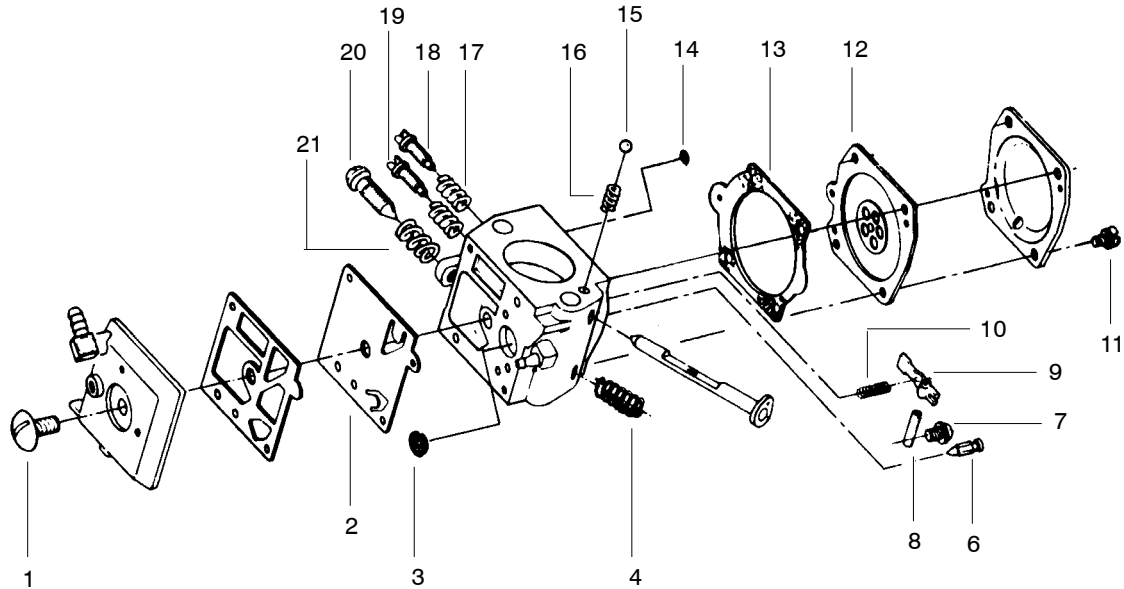

PARTS LIST NO. 530066768		POULAN® PARTS LIST	CHAIN SAW MODEL(S) 2700,2800,3000, 3100 & 3300	
DATE 9/6/00	REPLACES 530066768 - 9/30/97		Note: Illustration may differ from actual model due to design changes	PAGE NO. 4

Carburetor Assembly - #530035201 HDA - #49

Carb.
Repair
Kit

Gasket/
Diaphragm
Kit

22

23

Ref.	Part No.	Description	Ref.	Part No.	Description
1	530035237	Screw	14	+ 530035124	Check Valve Screen
2	*+ 530035229	Fuel Pump Diaphragm	15	530035226	Ball
3	+ 530035249	Inlet Screen	16	530035240	Spring
4	530035244	Throttle Spring	17	530035243	Needle Adjusting Spring
6	+ 530035106	Inlet Needle Valve	18	530035245	High Speed Needle
7	+ 530035236	Screw	19	530035246	Idle Needle
8	+ 530035028	Pin	20	530035238	Idle Adjust Screw
9	+ 530035252	Metering Lever	21	530035242	Idle Speed Spring
10	+ 530035241	Spring	22	530069849	Carb Repair Kit (+Indicates Contents)
11	530035021	Screw	23	530069844	Gasket/Diaphragm Kit (* Indicates Contents)
12	*+ 530035230	Metering Diaphragm			
13	*+ 530035228	Metering Diaphragm Gasket			
				Not Shown	
				530035225	Plug-Cup (5mm)