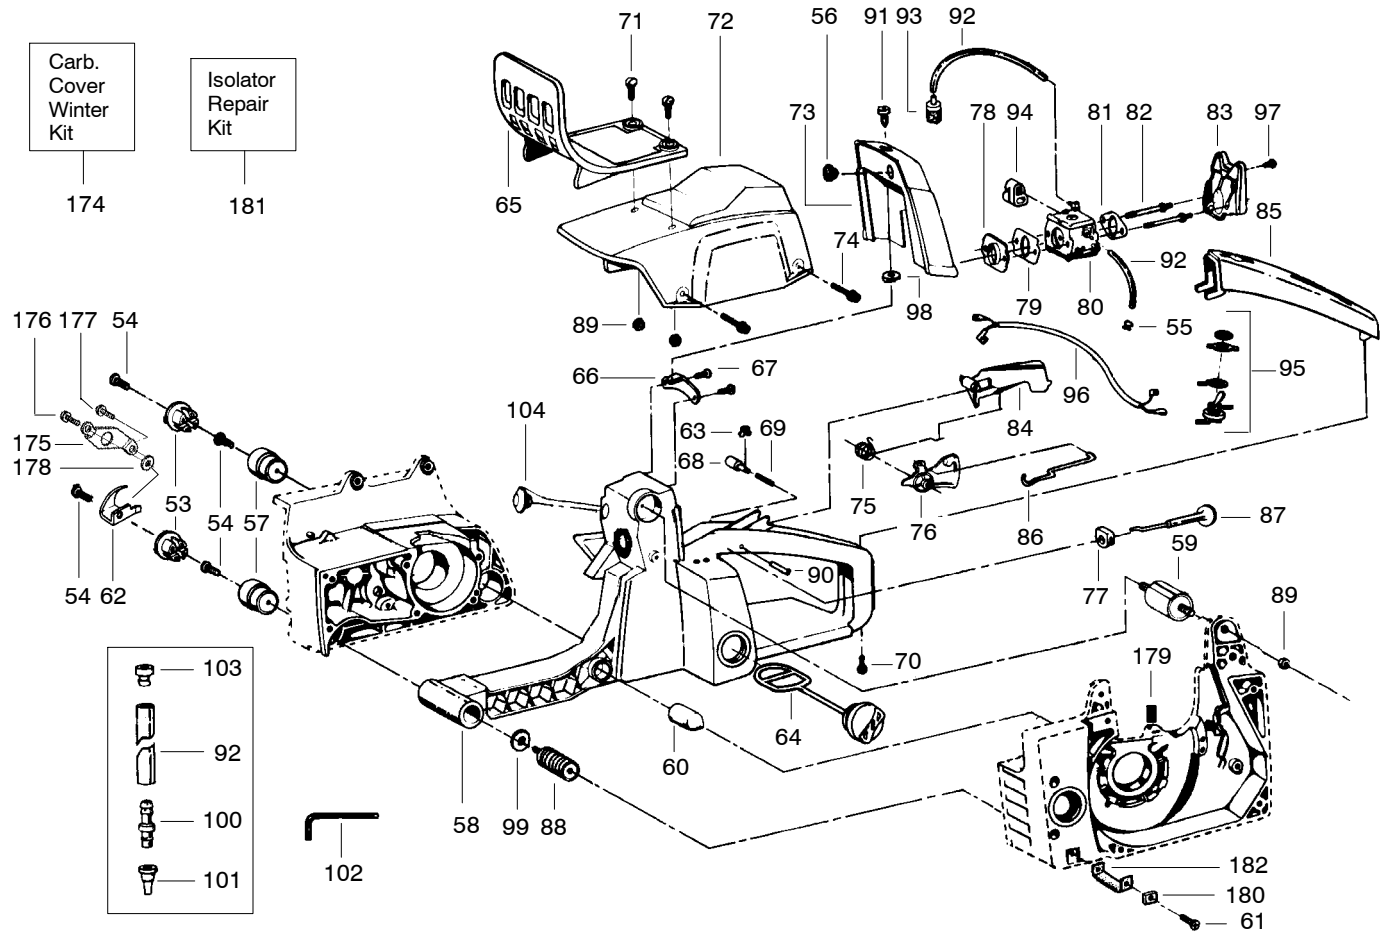

↗ = NEW PART NUMBER FOR THIS IPL

* = REFER TO THE SERVICE REFERENCE INDICATED FOR MORE INFORMATION. (LOCATED AT END OF IPL)

PARTS LIST NO. 530066768		POULAN® PARTS LIST	CHAIN SAW MODEL(S) 2700,2800,3000, 3100 & 3300
DATE 9/6/00	REPLACES 530066768-9/30/97		Note: Illustration may differ from actual model due to design changes