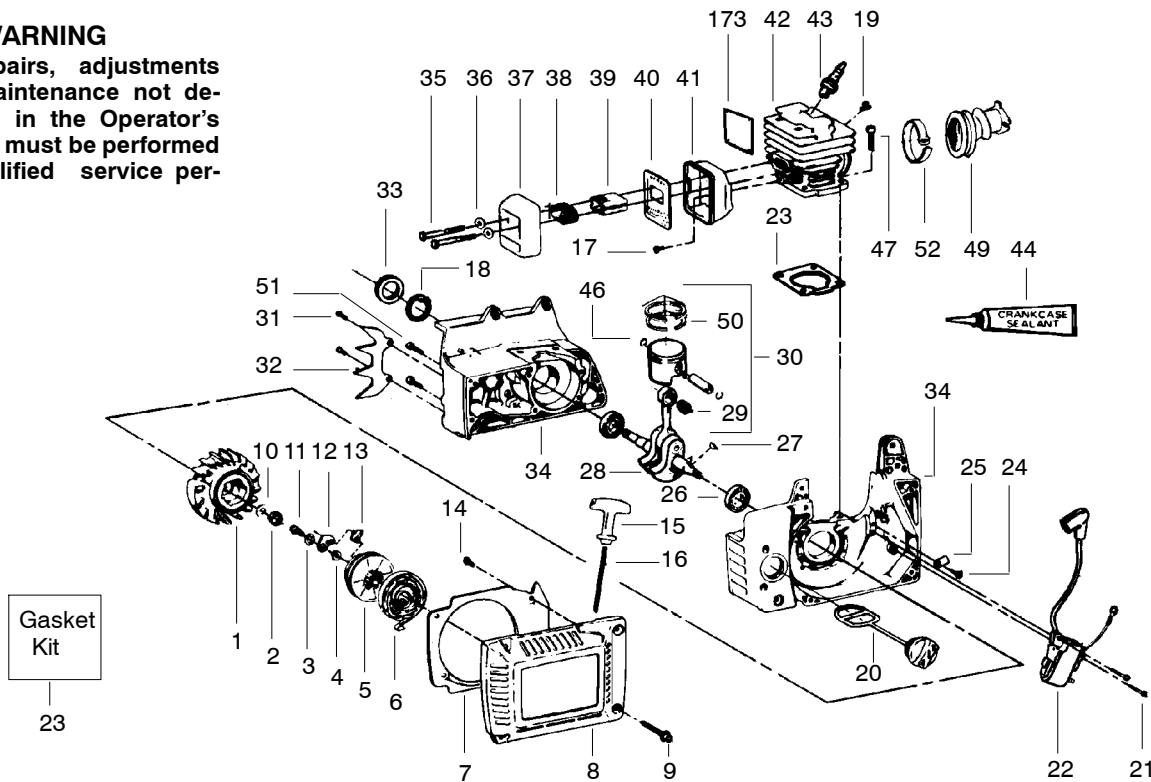

PARTS LIST NO. 530066768		POULAN® PARTS LIST	CHAIN SAW MODEL(S) 2700,2800,3000, 3100 & 3300	
DATE 9/6/00	REPLACES 530066768-9/30/97		Note: Illustration may differ from actual model due to design changes	PAGE NO. 1

⚠ WARNING

All repairs, adjustments and maintenance not described in the Operator's Manual must be performed by qualified service personnel.

KEY NO.	PART NO.	DESCRIPTION	KEY NO.	PART NO.	DESCRIPTION
1	530039155	Flywheel	34	530014719	Crankcase Ass'y. (Incl. #'s 18, 26,33,125,126,127,137,138,141 & 142
2	530001733	Nut	35	530015718	Screw
3	530015254	Washer	36	530015722	Washer
4	530027163	Retainer-Starter Pulley	37	530028645	Muffler Cover
5	530027170	Starter Pulley	38	530027095	Spark Arrestor Screen
6	530042067	Spring-Starter Pulley	39	530028647	Muffler Diffuser
7	530052435	Baffle Plate	40	530028646	Muffler Baffle Plate
8	530010856	Fan Housing Ass'y.	41	530028644	Muffler Body
9	530015709	Screw	42	-	Cylinder
10	530015441	Washer-Conical		530012155	Model 2700 & 2800
11	530015713	Screw		530012153	Model 3000
12	530027765	Cam-Recoil Starter		530012200	Model 3100 & 3300
13	530027162	Starter Dog	43	530030034	Spark Plug (CJ-4)
14	530015241	Screw	44	530030054	Sealant
15	530037485	Starter Handle	46	530015697	Retainer-Piston Pin
16	530069233	Rope Kit	47	530001624	Screw
17	530015720	Screw	49	530027218	Isolator-Carb to Cyl
18	530001516	Ring	50	-	Piston Ring
19	530015696	Clip-High Tension Lead		530027090	Model 2700 & 2800
20	530010846	Oil Cap Ass'y. (Incl. "O" Ring)		530027092	Model 3000
21	530015708	Screw		530030176	Model 3100 & 3300
22	530039128	Ignition Module (Incl. High Tension Lead Ass'y.)	51	530015707	Screw
23	530069487	Gasket Set (Includes 79 & 108)	52	530027285	Clamp Ass'y.
24	530015306	Screw	173	530027838	Deflector (Model 3300 Only)
25	530027264	Clamp-Module Lead			
26	530032093	Ball Bearing			
27	530002595	Key-Woodruff			
28	530027143	Crankshaft/Rod Ass'y.			
29	530032111	Piston Pin Bearing			
30	-	Piston Kit (Incl: 29,46,50 & Piston Pin)			
	530010864	Model 2700 & 2800		530068807	Operator's Manual
	530010862	Model 3000		530068956	Model 2700,2800&3000
	530069546	Model 3100 & 3300			Model 3100 & 3300
31	530015875	Screw			
32	530027184	Spur			
33	530019146	Crankshaft Seal			

↗ = NEW PART NUMBER FOR THIS IPL

* = REFER TO THE SERVICE REFERENCE INDICATED FOR MORE INFORMATION. (LOCATED AT END OF IPL)