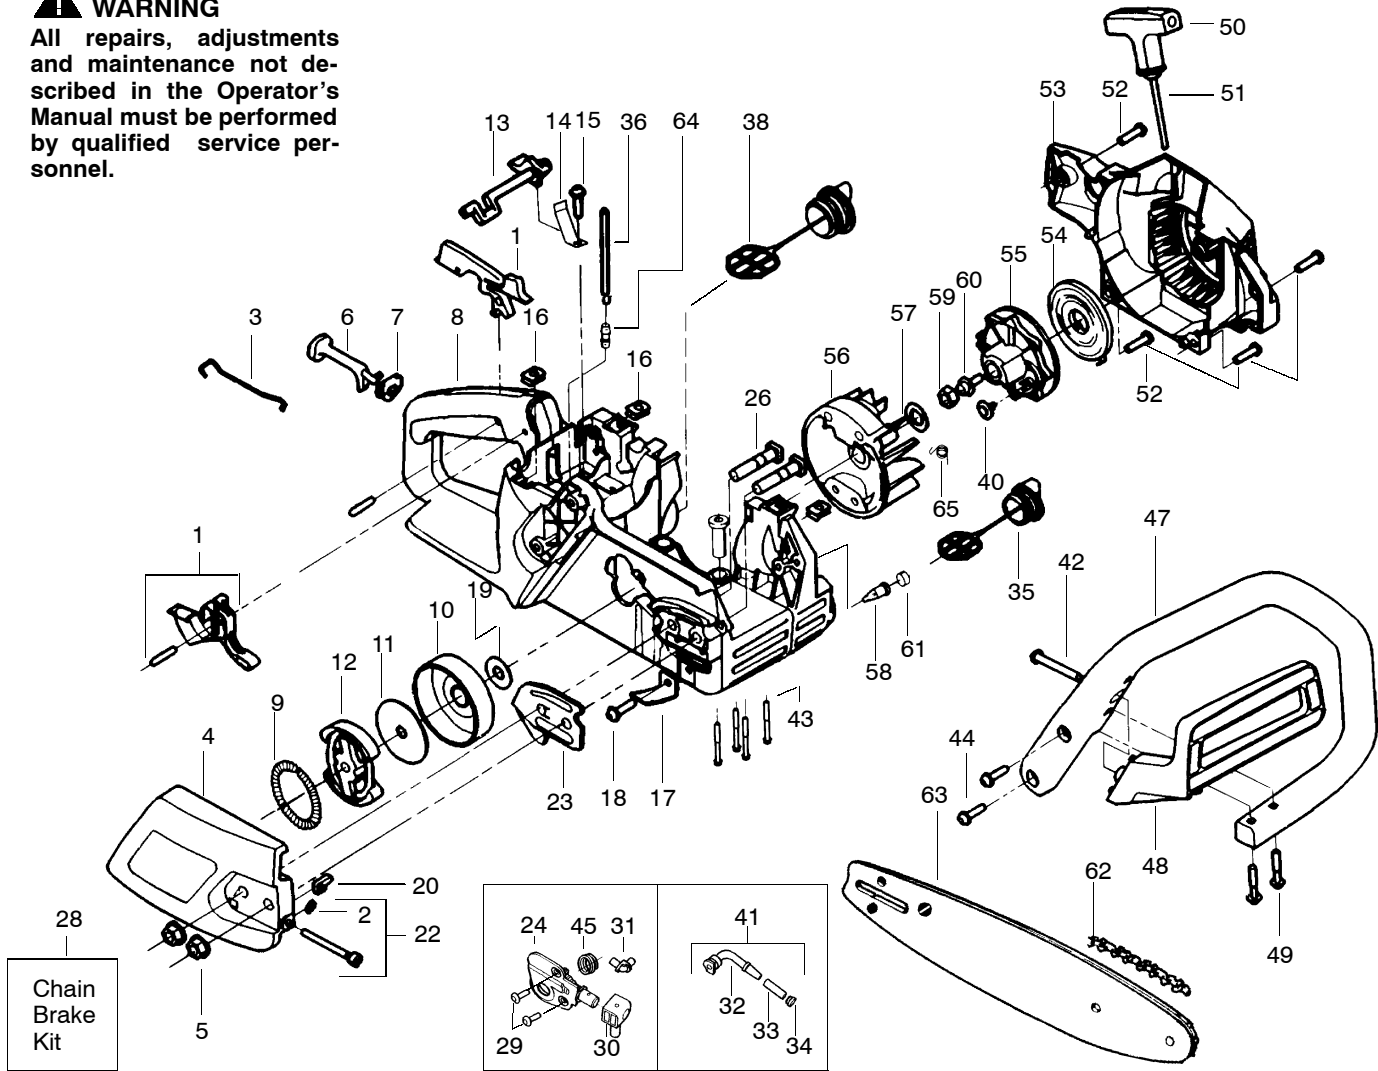

⚠ WARNING

All repairs, adjustments and maintenance not described in the Operator's Manual must be performed by qualified service personnel.

Ref.	Part No.	Description	Ref.	Part No.	Description	Ref.	Part No.	Description
1.	530069724	Trigger & Lockout Kit (Includes Pin)	23.	530038238	Bar Mounting Plate	49.	530015940	Screw
2.	530038593	Retainer-Bar Adjust	24.	530071259	Oil Pump Kit-(Incl. Oil Pump Body, Gear Assy, Pin, 31 & 45)	50.	530037485	Starter Handle
3.	530037809	Wire - Throttle	26.	530016133	Bolt	51.	530069232	Rope Kit
4.	-	Clutch Cover	28.	952069662	Chain Brake Kit	52.	530015892	Screw
5.	530038236 2050, 2150 530049217 2175 530053712 2375-Wildthing	Nut - Bar Mounting	29.	530016064	Screw	53.	-	Fan Housing
6.	530047989	Choke Lever	30.	530019206	Seal Block	54.	530027531	2050, 2150 2175, 2375-Wildthing Starter Spring
7.	530038406	Grommet-Choke Knob	31.	530049477	Elbow-Oil Pickup	55.	530037817	Starter Pulley
8.	530069822	Chassis Ass'y. Kit	32.	530038373	Pick-Up Oiler	56.	530039209	Flywheel Ass'y.
9.	530094188	Clutch Spring	33.	530037821	Oil Filter	57.	530015127	Washer-Flywheel
10.	530047061	Assy.-Drum -w/Brg.	34.	530030189	Plug- Oil Filter	58.	530026119	Check Valve
11.	530015611	Washer - Clutch	35.	530010846	Oil Cap Ass'y.	59.	530016134	Nut-Flywheel
12.	530014949	Clutch Ass'y.	36.	530069216	Fuel Line Kit (Large)	60.	530015920	Screw
13.	530038227	Switch Lever	38.	530047164	Fuel Cap Ass'y.	61.	530038264	Plug - Bronze Vent
14.	530016149	Switch Spring	40.	530016080	Screw	62.	952051209	Chain-14"
15.	530015775	Screw	41.	530047663	Oil-Pickup Ass'y. (Incl. 32, 33 & 34)	62.	952051211	Chain-16"
16.	530015922	Nut-Speed	42.	530016020	Screw	62.	952051338	Chain-18"
17.	530029850	Chain Catcher	43.	530016132	Screw	63.	952044368	Bar-14"
18.	530015814	Screw	44.	530015814	Screw	63.	952044370	Bar-16"
19.	530015907	Washer - Thrust	45.	530037820	Gear Worm Spring	63.	952044418	Bar-18"
20.	530015826	Pin -Bar Adjusting	46.	530019231	Dust Seal	•	-	Decorative Bar for 2175 is not available.
22.	530069611	Kit-Bar Adjust (Incl. 2)	47.	530037799	Front Handle	64.	530023877	Fitting
			48.	530038224	Handguard	65.	530023817	Spring - Starter Dog

✓ = NEW PART NUMBER FOR THIS IPL   * = REFER TO THE SERVICE REFERENCE INDICATED FOR MORE INFORMATION. (LOCATED AT END OF IPL)
● = THESE PARTS ARE ILLUSTRATED FOR CLARITY. ORDER COMPLETE ASSEMBLY.