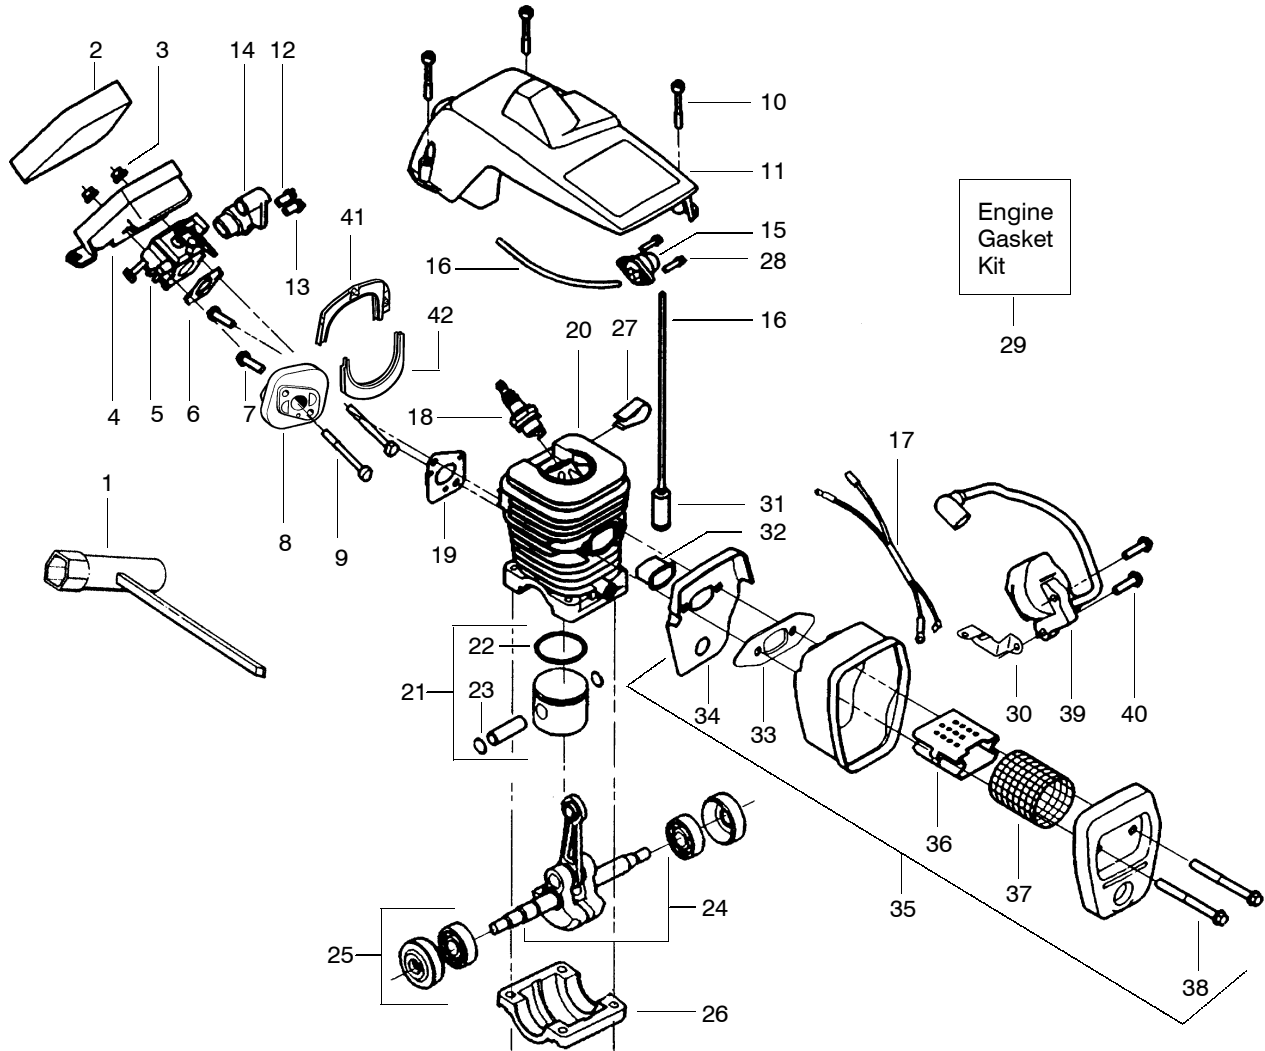

✓ = NEW PART NUMBER FOR THIS IPL * = REFER TO THE SERVICE REFERENCE INDICATED FOR MORE INFORMATION. (LOCATED AT END OF IPL)
 ● = THESE PARTS ARE ILLUSTRATED FOR CLARITY. ORDER COMPLETE ASSEMBLY.

PARTS LIST NO. 530083628		POULAN® PARTS LIST	CHAIN SAW MODEL(S) 2050, 2150, 2175, 2375—Wildthing
DATE 10/12/00	REPLACES 530083628—8/13/98		Note: Illustration may differ from actual model due to design changes