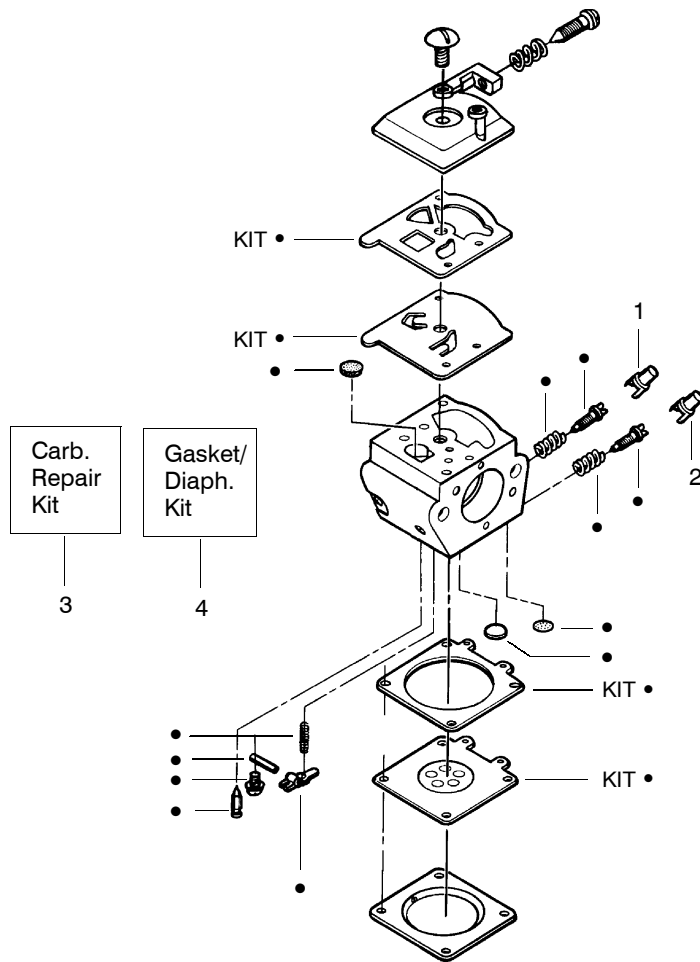

Ref.	Part No.	Description	Ref.	Part No.	Description	Ref.	Part No.	Description
1.	530016153	Screw	17.	530047442	Ground Strap	31.	---	Cylinder Kit
2.	530053183	Cylinder Shield	18.	530037652	Heat Insulator		530071252	2250
3.	530047213	Air Purge Ass'y.	19.	530049870	Muffler Back Plate		530069932	2450/2550
4.	530015780	Screw	20.	530016132	Screw	32.	530069608	Gasket-Carb. Adapter
5.	530095646	Fuel Pick-up Ass'y.	21.	530036103	Spark Screen	33.	530016187	Screw
6.	530069247	Kit-Line Purge/Carb. (Small Dia)	22.	530037813	Muffler Diffuser	34.	530069964	Carb. Adapter Kit (incl. 11,2,36,32)
7.	530069216	Kit-Line Purge/Tank (large line)	23.	530069608	Muffler Gasket	35.	530015810	Screw
8.	530049244	Grommet-Carb Adjust.	24.	530047207	Muffler Ass'y. (Incl. 19,20, 21,22,23)	36.	530069608	Carb. Gasket
9.	530038318	Limiter Cap-High	25.	---	Crankshaft Assy. 2250	37.	530069722	Carburetor Kit (incl. 9 & 10)
10.	530038317	Limiter Cap-Low		530038507	2450/2550	38.	530047604	Air Filter Housing
11.	---	Seal-Carb Adapter (A) Upper - Seal	26.	530037935	Cap-Crankcase	39.	530016101	Nut
	*****	(B) Lower - Seal	27.	530047827	Seal & Bearing Assy.	40.	530037793	Air Filter - Foam
12.	952030150	Spark Plug (RCJ-7Y)	28.	---	Piston Ring 2250	41.	530031163	Scrench
13.	530016136	Clip-High Tension Lead		530029805	2450/2550	42.	530069608	Engine Gasket Kit (incl. 36,32,23)
14.	530049117	Wire Harness Ass'y. (includes switch)	29.	530015697	Retainer - Piston Pin	Not Shown		
15.	530015814	Screw	30.	---	Piston Kit - (incl. 28-29) 2250		530084248	Operator Manual
16.	530052277	Ignition Module		530069604	2450/2550		530049246	Instruction Decal

✓ = NEW PART NUMBER FOR THIS IPL * = REFER TO THE SERVICE REFERENCE INDICATED FOR MORE INFORMATION. (LOCATED AT END OF IPL)

Carburetor Assembly - #530069722-WT391

Ref.	Part No.	Description
1.	530038318	Limiter Cap-High
2.	530038317	Limiter Cap-Low
3.	530069826	Carburetor Repair Kit (● Indicates Contents)
4.	530069844	Gasket/Diaphragm Kit (KIT=Indicates Contents)