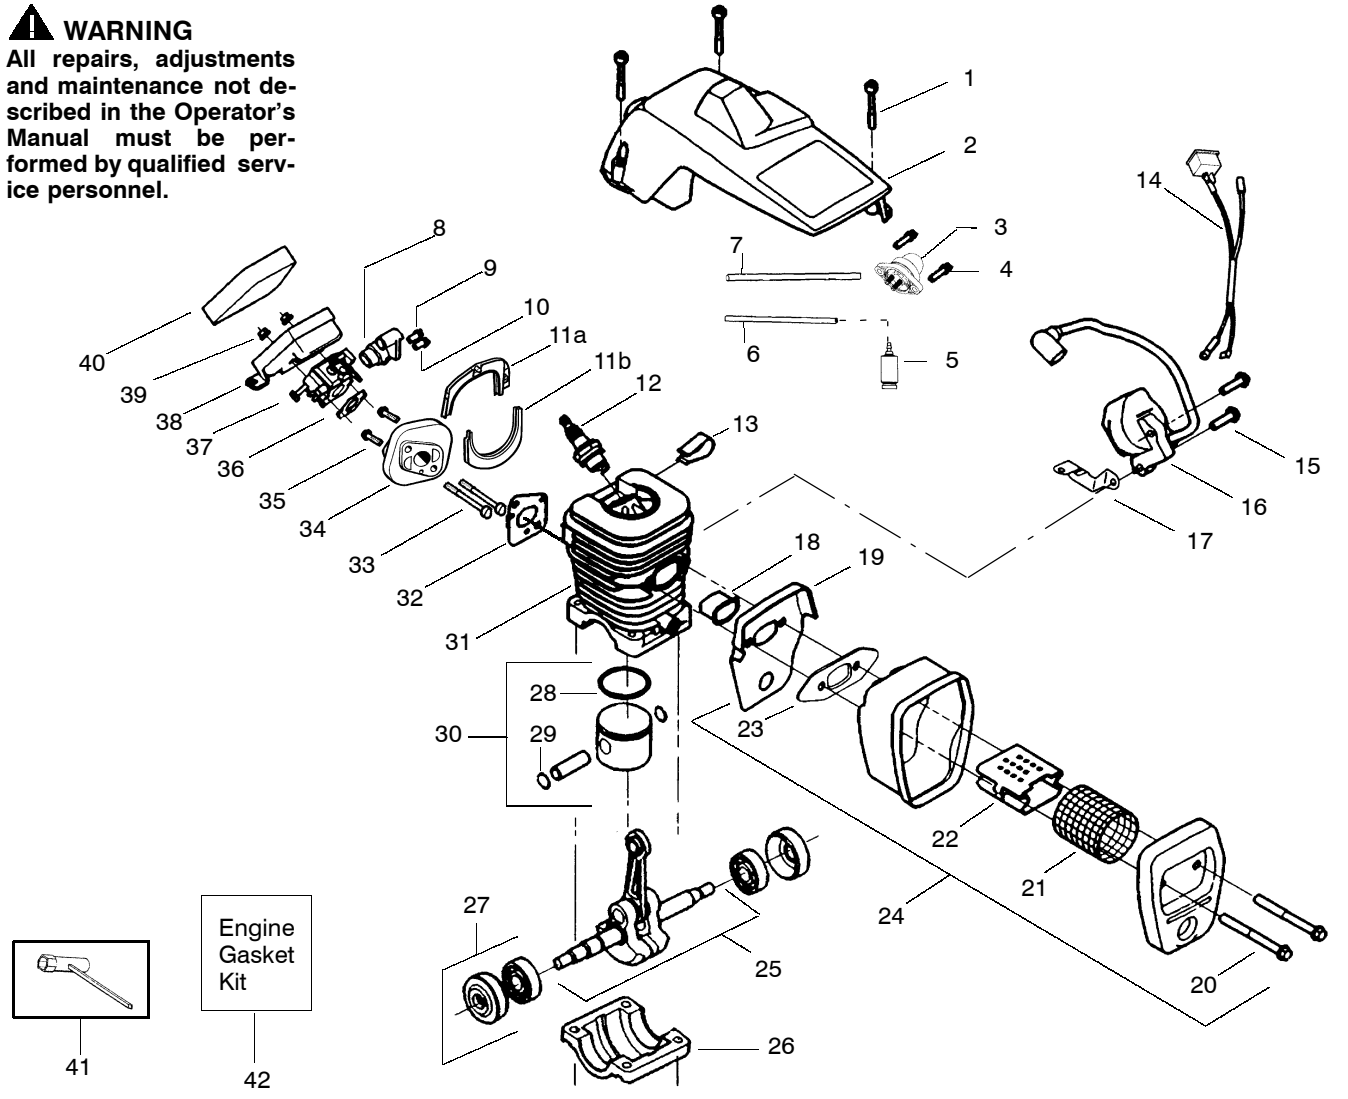

⚠ WARNING
All repairs, adjustments and maintenance not described in the Operator's Manual must be performed by qualified service personnel.

Ref.	Part No.	Description	Ref.	Part No.	Description	Ref.	Part No.	Description
1.	530016153	Screw	17.	530047442	Ground Strap	31.	---	Cylinder Kit
2.	530053183	Cylinder Shield	18.	530037652	Heat Insulator		530071252	2250
3.	530047213	Air Purge Ass'y.	19.	530049870	Muffler Back Plate		530069932	2450/2550
4.	530015780	Screw	20.	530016132	Screw	32.	530069608	Gasket-Carb. Adapter
5.	530095646	Fuel Pick-up Ass'y.	21.	530036103	Spark Screen	33.	530016187	Screw
6.	530069247	Kit-Line Purge/Carb. (Small Dia)	22.	530037813	Muffler Diffuser	34.	530069964	Carb. Adapter Kit (incl. 11,2,36,32)
7.	530069216	Kit-Line Purge/Tank (large line)	23.	530069608	Muffler Gasket	35.	530015810	Screw
8.	530049244	Grommet-Carb Adjust.	24.	530047207	Muffler Ass'y. (Incl. 19,20, 21,22,23)	36.	530069608	Carb. Gasket
9.	530038318	Limiter Cap-High	25.	---	Crankshaft Assy. 2250	37.	530069722	Carburetor Kit (incl. 9 & 10)
10.	530038317	Limiter Cap-Low		530038507	2450/2550	38.	530047604	Air Filter Housing
11.	---	Seal-Carb Adapter (A) Upper - Seal	26.	530037935	Cap-Crankcase	39.	530016101	Nut
	*****	(B) Lower - Seal	27.	530047827	Seal & Bearing Assy.	40.	530037793	Air Filter - Foam
12.	952030150	Spark Plug (RCJ-7Y)	28.	---	Piston Ring 2250	41.	530031163	Scrench
13.	530016136	Clip-High Tension Lead		530029805	2450/2550	42.	530069608	Engine Gasket Kit (incl. 36,32,23)
14.	530049117	Wire Harness Ass'y. (includes switch)	29.	530015697	Retainer - Piston Pin	Not Shown		
15.	530015814	Screw	30.	---	Piston Kit - (incl. 28-29) 2250		530084248	Operator Manual
16.	530052277	Ignition Module		530069604	2450/2550		530049246	Instruction Decal

✓ = NEW PART NUMBER FOR THIS IPL   * = REFER TO THE SERVICE REFERENCE INDICATED FOR MORE INFORMATION. (LOCATED AT END OF IPL)