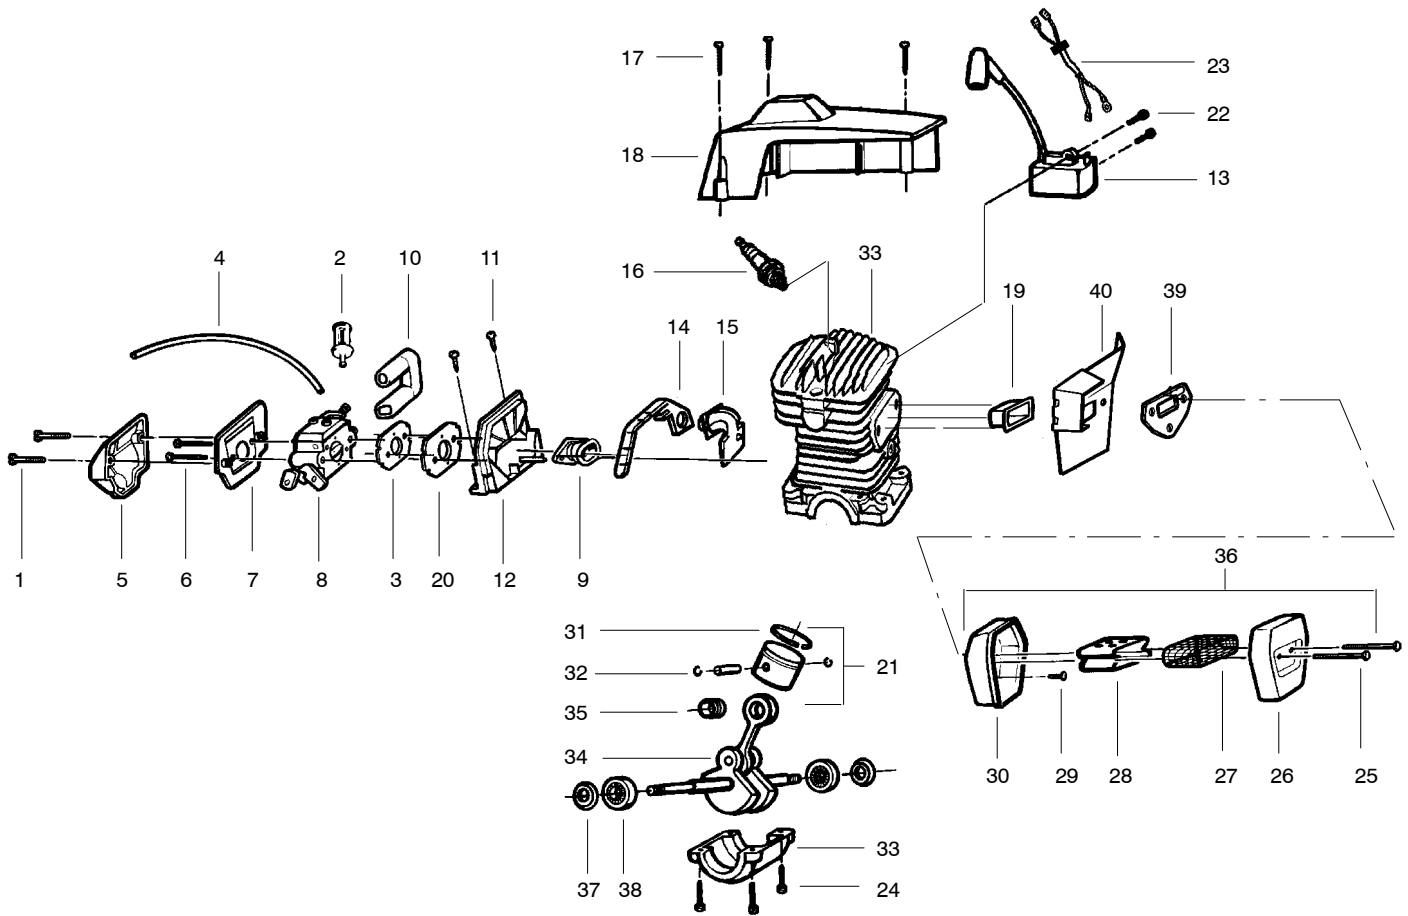

PARTS LIST NO. 530083829		POULAN PRO® PARTS LIST	Chain Saw Model(s): 255, 310 & 315	
DATE 8/15/00	REPLACES 530083829-1/8/97		Note: Illustration may differ from actual model due to design changes	PAGE NO. 2

Model 310 & 315

Ref.	Part No.	Description	Ref.	Part No.	Description	Ref.	Part No.	Description			
1.	530015899	Screw	21.	530069715	Piston Kit (Incl. 31, 32 & 35)	40.	530047801	Muffler Plate			
2.	530014362	Fuel Pick-up	22.	530015895	Screw	Not Shown	530031163	Scrench			
3.	530019172	Carburetor Gasket	23.	530037467	Switch Wire Ass'y.						
4.	530069247	Fuel Line	24.	530015897	Screw						
5.	530036141	Air Filter (Top)	25.	530016170	Muffler Bolt						
6.	530015970	Screw	26.	530037249	Muffler Cover						
7.	530037478	Air Filter (Bottom)	27.	530036103	Spark Screen	530031136	530031112	Worm Gear Puller Clutch Ass'y. Tool			
8.	530035330	Carburetor WT-285	28.	530049031	Diffuser						
9.	530037668	Intake Boot	29.	530015902	Bolt						
10.	530037530	Carb. Grommet	30.	530037728	Muffler Body						
11.	530015905	Screw	31.	530047732	Piston Ring				530047941	530047839	Kickback Warning Decal-Warning
12.	530037667	Carb. Adaptor	32.	530015697	Piston Pin Retainer						
13.	530039143	Ignition Module	33.	530069717	C'case&Cylinder Assy						
14.	530019203	Turbo Clean Seal	34.	530029794	C'shaft & Rod Ass'y.						
15.	530029813	Turbo Air Cleaner Ass'y.	35.	530032117	Piston Pin Bearing						
16.	952030150	Spark Plug (CJ-7Y)	36.	530069707	Muffler Kit (Incl. 25,26,28,30)	530019170	530032118	C'shaft Seal			
17.	530016154	Screw	37.	530019170	C'shaft Seal						
18.	530069716	Cylinder Shield	38.	530032118	C'shaft Bearing						
19.	530037652	Heat Insulator	39.	530019205	Muffler Gasket						
20.	530037872	Carburetor Plate									

✓ = NEW PART NUMBER FOR THIS IPL   * = REFER TO THE SERVICE REFERENCE INDICATED FOR MORE INFORMATION. (LOCATED AT END OF IPL)
● = THESE PARTS ARE ILLUSTRATED FOR CLARITY. ORDER COMPLETE ASSEMBLY.