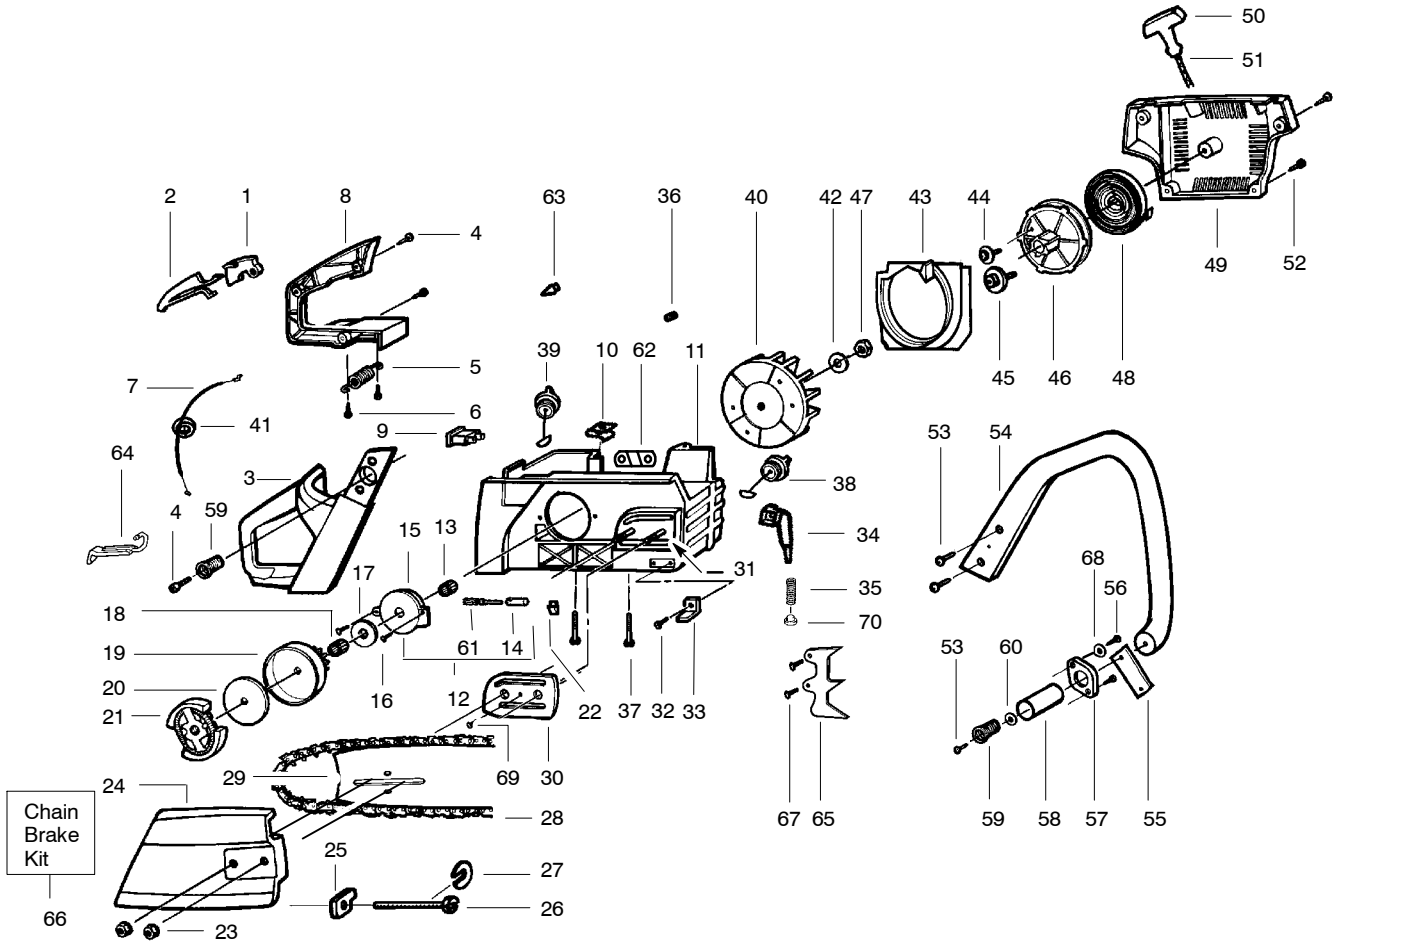

Ref.	Part No.	Description	Ref.	Part No.	Description	Ref.	Part No.	Description
1.	530036097	Throttle Trigger	28.	-	Chain	47.	530016071	Nut
2.	530036098	Throttle Lockout		952051211	255-16"	48.	530015891	Recoil Spring
3.	530036087	Rear Pro Handle		952051301	310, 315-16"	49.	-	Fan Hsg. Ass'y. Kit
4.	530015937	Screw		952051313	310, 315-18"			(Incl. 43)
5.	530038986	Isolator Spring	29.	-	Bar		530069595	255
6.	530015906	Screw		952044369	255-16"		530047743	310
7.	530038471	Throttle Cable		952044577	310-16"		530069734	315
8.	530036092	Handle Cover		952044578	315-18"	50.	530027569	Starter Handle
9.	530069572	Ignition Switch	30.	530047855	Bar Plate	51.	530069232	Rope Kit
10.	530015922	Speed Nut	31.	530015877	Bar Bolt	52.	530015892	Screw
11.	-	Chassis Ass'y.	32.	530015937	Screw	53.	530015984	Screw
	530037551	255,310	33.	530029850	Chain Catcher	54.	-	Handle
	530037514	315	34.	530037057	Oil Pick-up		530036091	255
12.	530014410	Oil Pump Ass'y. (Incl. 14, 15, & 61)	35.	530037821	Oil Filter		530038327	310, 315
13.	530029833	Oil Pump Worm	36.	530029868	Vent Plug	55.	530036113	Front Strap
14.	530029834	Oil Pump Barrel	37.	530016037	Screw	56.	530015952	Plate Screw
15.	530029835	Oil Pump Hsg.	38.	530010846	Oil Cap Ass'y.	57.	530036101	Isolator Plate
16.	530015896	Screw	39.	530010845	Fuel Cap Ass'y.	58.	530036142	Spring Sleeve
17.	530015907	Thrust Washer	40.	-	Flywheel Ass'y.	59.	530038985	Isolator Spring
18.	530032119	Clutch Bearing		530039147	255	60.	530015123	Washer
19.	-	Clutch Drum	41.	-	310 & 315	61.	530029838	Plunger & Gear Ass'y.
	530047061	255 U.S		530037530	Grommet	62.	530036043	Bar Stud Plate
	530069342	310 & 315			All except	63.	530026119	Check Valve
20.	530015611	Clutch Washer		530037464	255-Type 5	64.	530036107	Choke Lever
21.	530014949	Clutch Ass'y.	42.	530015127	255-Type 5	65.	530014381	Spike Ass'y.
22.	530019174	Oil Seal	43.	-	Washer	66.	-	Chain Brake Ass'y
23.	530015917	Bar Mounting Nut		530029800	Baffle Plate		952069360	255, 310
24.	530038098	Clutch Cover (without Chain Brake) - Models 255		530047667	255		530049381	315
			44.	530016080	310 & 315	67.	530015906	Screw
25.	530015826	Bar Adjusting Pin	45.	530015920	Screw	68.	530015629	Washer
26.	530016110	Screw	46.	530069313	Screw	69.	530015896	Screw
27.	530038593	E-Ring			Starter Pulley	70.	530030189	Plug-Oiler Filter

✓ = NEW PART NUMBER FOR THIS IPL.   * = REFER TO THE SERVICE REFERENCE INDICATED FOR MORE INFORMATION. (LOCATED AT END OF IPL)
● = THESE PARTS ARE ILLUSTRATED FOR CLARITY. ORDER COMPLETE ASSEMBLY.