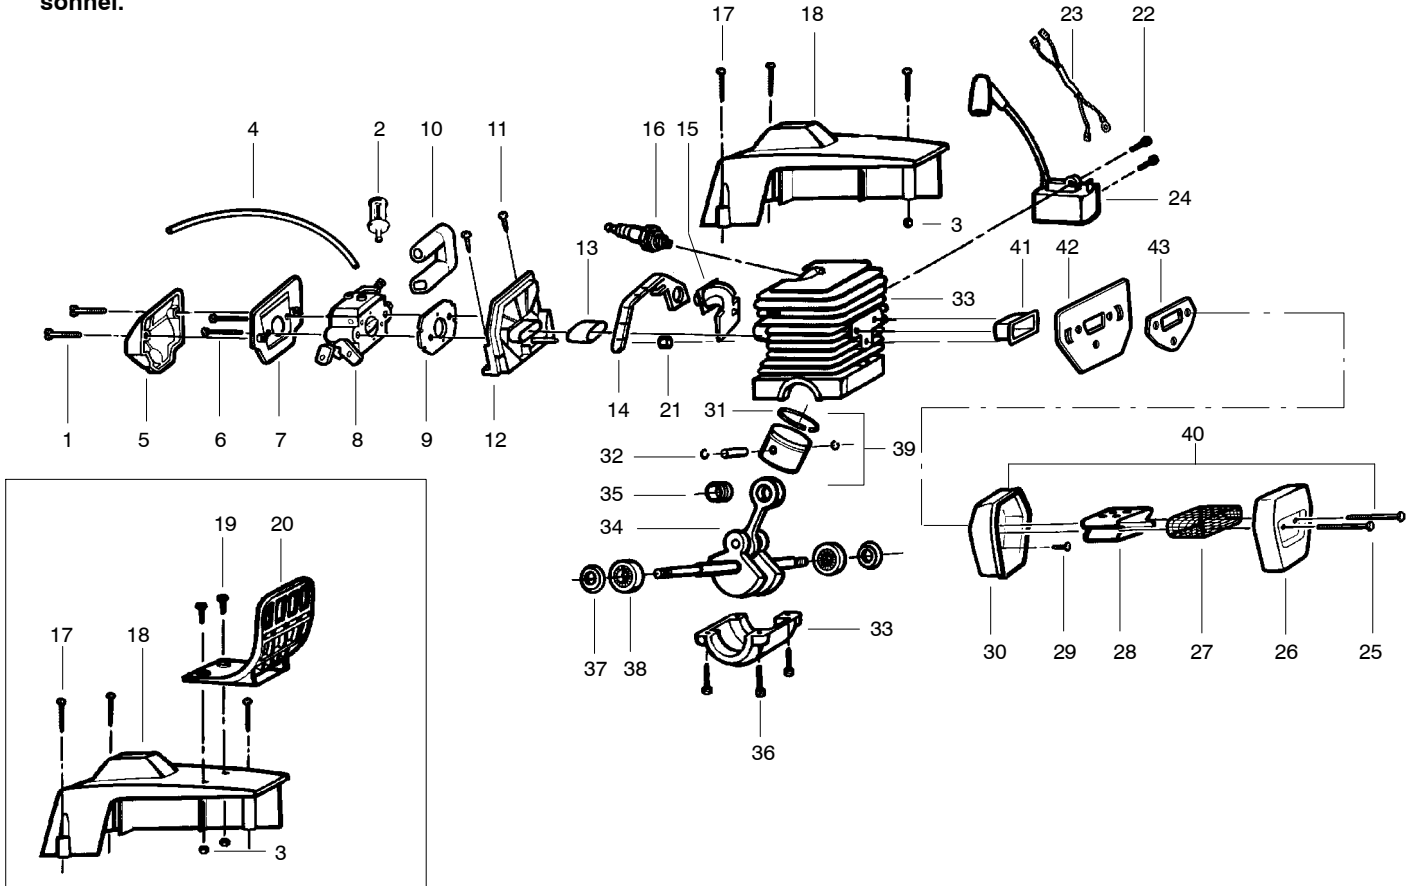

PARTS LIST NO. 530083829		POULAN PRO® PARTS LIST	Chain Saw Model(s): 255, 310 & 315	
DATE 8/15/00	REPLACES 530083829-1/8/97		Note: Illustration may differ from actual model due to design changes	PAGE NO. 1

⚠ WARNING

All repairs, adjustments and maintenance not described in the Operator's Manual must be performed by qualified service personnel.

Model 255

Ref.	Part No.	Description	Ref.	Part No.	Description	Ref.	Part No.	Description
1.	530015899	Screw	19.	530015406	Screw	40.	530069416	Muffler Kit (Incl. 25,26,28,30)
2.	530014362	Fuel Pick-up	20.	530047382	Handguard	41.	530037652	Heat Insulator
3.	534790500	Nut	21.	530019171	Impulse Seal	42.	530037640	Muffler Plate
4.	530069247	Fuel Line	22.	530015895	Screw	43.	530019205	Muffler Gasket
5.	530036141	Air Filter (Top)	23.	530036129	Switch Wire Ass'y.			
6.	530015970	Screw	24.	530039143	Ignition Module			
7.	530037478	Air Filter (Bottom)	25.	-	Muffler Bolt			
8.	-	Carburetor		530015938	5 mm			
	530035330	Type 1,2,3,4		530016170	6 mm			
	530069629	Type 5 (Incl. Limiter Caps)	26.	530036099	Muffler Cover			
9.	530019172	Carb. Gasket	27.	530037813	Spark Screen			
10.	-	Carb. Grommet	28.	530036102	Diffuser			
	530037530	Type 1,2,3,4	29.	530015902	Bolt			
	530037464	Type 5	30.	530037248	Muffler Body		530031135	Scrench
11.	530015905	Screw	31.	530029982	Piston Ring		-	Operator Manual
12.	530037465	Carb. Adaptor	32.	530015697	Piston Pin Retainer		530083080	U.S.
13.	530029814	Intake Sleeve	33.	530069414	Cylinder Kit (Incl. 33 & 36)		530083110	Canada
14.	530019177	Turbo Clean Seal	34.	530029794	C'shaft & Rod Ass'y.		530069316	Clutch Drum (Rim)
15.	530029813	Turbo Air Cleaner Ass'y.	35.	530032117	Piston Pin Bearing		530031136	Worm Gear Puller
16.	952030150	Spark Plug (CJ-7Y)	36.	530015897	Screw		530031112	Clutch Assy Tool
17.	530016154	Screw	37.	530019170	C'shaft Seal		-	Decal - Warning
18.	530069577	Cylinder Shield Kit	38.	530032118	C'shaft Bearing		530038638	U.S.
			39.	530069454	Piston Kit (Incl. 31,32,35& Pin)		530036394	Canada

✓ = NEW PART NUMBER FOR THIS IPL   * = REFER TO THE SERVICE REFERENCE INDICATED FOR MORE INFORMATION. (LOCATED AT END OF IPL)
● = THESE PARTS ARE ILLUSTRATED FOR CLARITY. ORDER COMPLETE ASSEMBLY.