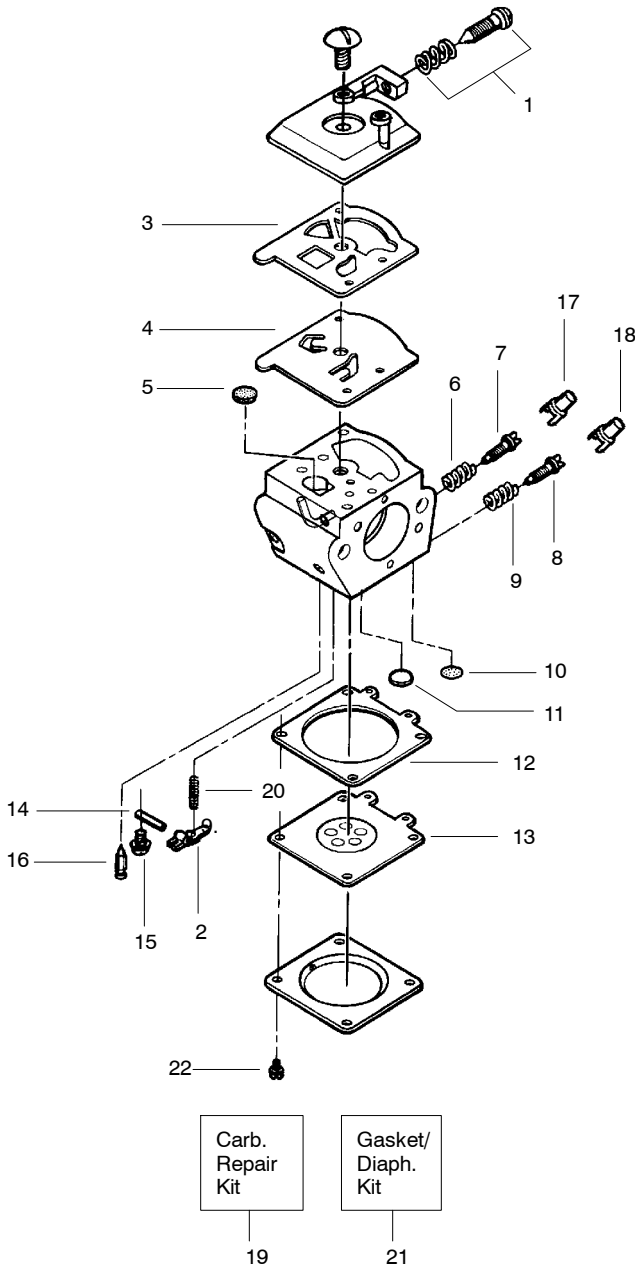

PARTS LIST NO. 530083829		POULAN PRO® PARTS LIST	Chain Saw Model(s): 255, 310 & 315	
DATE 8/15/00	REPLACES 530083829-1/8/97		Note: Illustration may differ from actual model due to design changes	PAGE NO. 4

Carburetor Ass'y.
WT-202, WT-239, WT-289 #530069629-WT-289 (w/ Limiter Caps) & WT 285

Ref.	Part No.	Description
1.	530035296	Idle Adv. Screw Kit
2.	530035031	Metering Lever
3.	530035164	Fuel Pump Gasket
4.	530035166	Fuel Pump Diaphragm
5.	507432582	Fuel Inlet Screen
6.	530035293	Needle Spring (Low Speed)
7.	-	Low Speed Needle
	530035281	WT-239
	530035383	WT-289
8.	-	High Speed Needle
	530037294	WT-202
	530037259	WT-239
	530035384	WT-289
9.	530035295	Needle Spring (High Speed)
10.	530035162	Welch Plug (5/16)
11.	530035225	Cup Plug
12.	530035225	Metering Diaphragm Gasket
13.	530035014	Metering Diaphragm
14.	530035028	Metering Lever Pin
15.	530035016	Metering Lever Pin Screw
16.	530035106	Inlet Needle Valve
17.	530038318	Limiter Cap High WT-289 only
18.	530038317	Limiter Cap Low WT-289 only
19.	530035298	Carburetor Repair Kit (Incl. 3-5 & 10-18)
20.	530035188	Metering Lever Spring
21.	530035173	Gasket/Diaphragm Kit (Incl. 3, 4, 12 & 13)
22.	530035021	Metering Cover Screw Ass'y
Not Shown		
	530031157	Limiter Cap Removal Tool
	530031161	Limiter Cap Insertion Tool

✓ = NEW PART NUMBER FOR THIS IPL   ★ = REFER TO THE SERVICE REFERENCE INDICATED FOR MORE INFORMATION. (LOCATED AT END OF IPL)
● = THESE PARTS ARE ILLUSTRATED FOR CLARITY. ORDER COMPLETE ASSEMBLY.