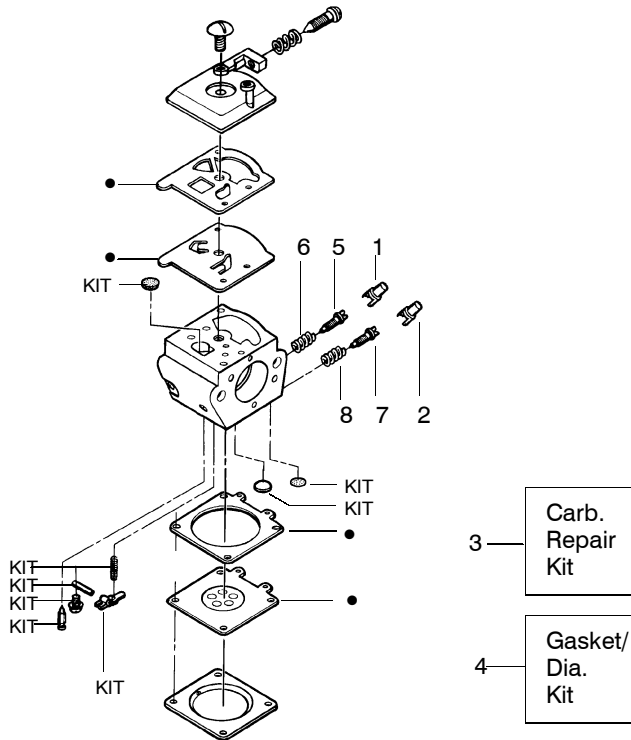

Ref.	Part No.	Description	Ref.	Part No.	Description	Ref.	Part No.	Description
1.	530031163	Bar Wrench	19.	530019249	Gasket—Carb Adaptor	36.	530037813	Muffer Diffuser
2.	530037793	Foam—Air Filter	20.	530069606	Cylinder Kit	37.	530036103	Spark Screen
3.	530016101	Nut	21.	530069604	Piston Kit (Incl. 22 & 23)	38.	530016132	Screw
4.	530037804	Air Filter Housing	22.	530029805	Piston Ring	39.	*****	Ignition Module
5.	*****	Carburetor Kit (Incl. 12 & 13)	23.	530015697	Retainer—Piston Pin	39.	530039198	Walbro
6.	530019239	Carb. Gasket	24.	530047062	Crankshaft Ass'y.	39.	530039167	Phelon
7.	530015810	Screw	25.	530047827	Seal & Bearing Ass'y.	40.	530015814	Screw
8.	530049700	Carb. Adaptor	26.	530037935	Cap—Crankcase	41.	530049715	Seal—Carb Adaptor (Upper)
9.	530016187	Screw	27.	530016136	Clip—High Tension Lead	42.	530049714	Seal—Carb Adaptor (Lower)
10.	530016102	Screw	28.	530047442	Ground Strap			
11.	530053184	Cylinder Shield	29.	530069608	Engine Gasket Kit (Incl. 6, 17, 19 & 33)		Not Shown	
12.	530038318	Limiter Cap—High	30.	530052296	Wire Harness Ass'y.			
13.	530038317	Limiter Cap—Low	31.	530095646	Fuel Pick-up Ass'y.			
14.	530049244	Grommet—Carb Adjust	32.	530037652	Heat Insulator			
15.	530047213	Air Purge Ass'y.	33.	530019221	Muffer Gasket			
16.	530069216	Fuel Line Kit (Tank/Purge)	34.	530049870	Muffer Back Plate			
17.	530015780	Screw	35.	530047207	Muffer Ass'y. (Incl. 33-34 & 36-38)			
18.	952030150	Spark Plug (RCJ-7Y)						
							530031112	Clutch Ass'y. Tool
							530031097	Air Gap Gauge
							530031160	Insert Tool— Limitter Cap

**Walbro**  
**Carburetor Assembly**  
**WT324 – #530069703**

Ref.	Part No.	Description
1.	530038318	Limiter Cap—High
2.	530038317	Limiter Cap—Low
3.	—	Carburetor Repair Kit (KIT= Indicates Contents)
4.	530069826	Walbro (WT324)
	—	Gasket Diaphragm Kit (● Indicates Contents)
	530069844	Walbro (WT324)
5.	530035383	Needle—Low Speed
6.	530035293	Needle Spring—Low Speed
7.	530035384	Needle—High Speed
8.	530035295	Needle Spring—High Speed