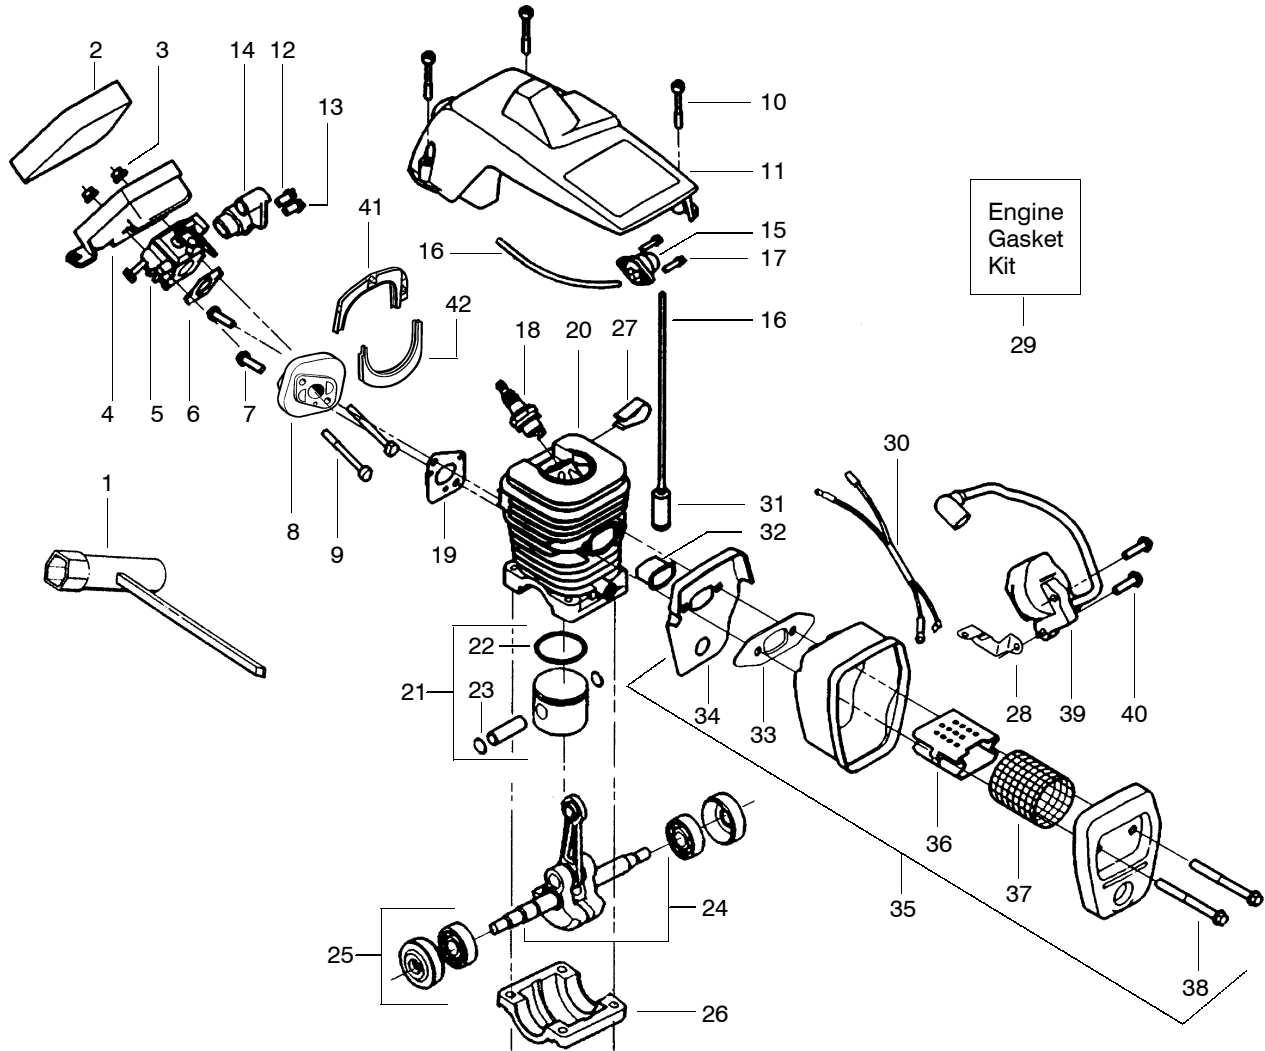

PARTS LIST NO. <b>530087572</b>		<b>POULAN® PARTS LIST</b>	CHAIN SAW MODEL(S) <b>1950</b>
DATE <b>7/11/00</b>	REPLACES <b>530087572-6/20/00</b>		Note: Illustration may differ from actual model due to design changes

Ref.	Part No.	Description	Ref.	Part No.	Description	Ref.	Part No.	Description
1.	530031163	Bar Wrench	19.	530019249	Gasket—Carb Adaptor	36.	530037813	Muffer Diffuser
2.	530037793	Foam—Air Filter	20.	530069606	Cylinder Kit	37.	530036103	Spark Screen
3.	530016101	Nut	21.	530069604	Piston Kit (Incl. 22 & 23)	38.	530016132	Screw
4.	530037804	Air Filter Housing	22.	530029805	Piston Ring	39.	*****	Ignition Module
5.	*****	Carburetor Kit (Incl. 12 & 13)	23.	530015697	Retainer—Piston Pin	39.	530039198	Walbro
6.	530019239	Carb. Gasket	24.	530047062	Crankshaft Ass'y.	39.	530039167	Phelon
7.	530015810	Screw	25.	530047827	Seal & Bearing Ass'y.	40.	530015814	Screw
8.	530049700	Carb. Adaptor	26.	530037935	Cap—Crankcase	41.	530049715	Seal—Carb Adaptor (Upper)
9.	530016187	Screw	27.	530016136	Clip—High Tension Lead	42.	530049714	Seal—Carb Adaptor (Lower)
10.	530016102	Screw	28.	530047442	Ground Strap			
11.	530053184	Cylinder Shield	29.	530069608	Engine Gasket Kit (Incl. 6, 17, 19 & 33)		Not Shown	
12.	530038318	Limiter Cap—High	30.	530052296	Wire Harness Ass'y.			
13.	530038317	Limiter Cap—Low	31.	530095646	Fuel Pick-up Ass'y.			
14.	530049244	Grommet—Carb Adjust	32.	530037652	Heat Insulator			
15.	530047213	Air Purge Ass'y.	33.	530019221	Muffer Gasket			
16.	530069216	Fuel Line Kit (Tank/Purge)	34.	530049870	Muffer Back Plate			
17.	530015780	Screw	35.	530047207	Muffer Ass'y. (Incl. 33-34 & 36-38)			
18.	952030150	Spark Plug (RCJ-7Y)						
							530031112	Clutch Ass'y. Tool
							530031097	Air Gap Gauge
							530031160	Insert Tool— Limitter Cap