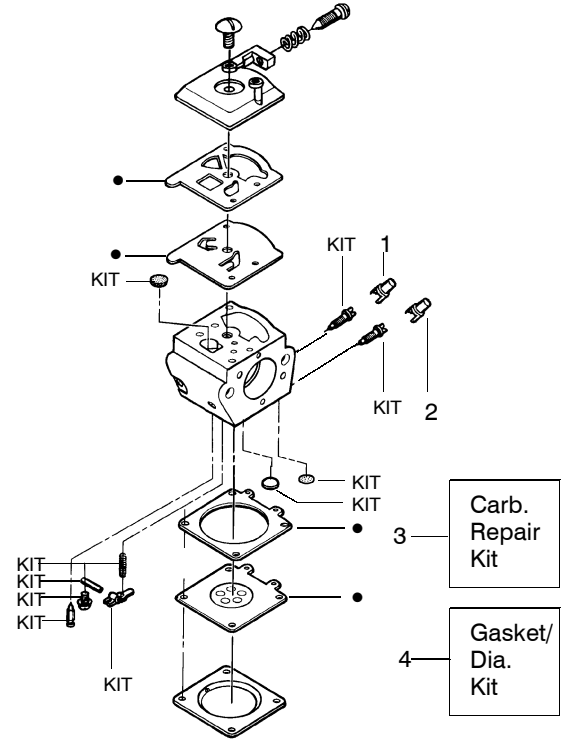

Zama
Carburetor Assembly
C1Q—W8
See Service Reference

Ref.	Part No.	Description
1.	530038318	Limiter Cap—High
2.	530038317	Limiter Cap—Low
3.	—	Carburetor Repair Kit (KIT= Indicates Contents)
✓ 4.	530071352	Zama (C1Q—W8)
	—	Gasket Diaphragm Kit (● Indicates Contents)
✓ 4.	530035270	Zama (C1Q—W8)
<u>Zama Carburetor Service Reference</u>		
*****		If replacing the complete Zama Carburetor, it is not serviceable; you will need to order #530069703 Walbro Carburetor Assy.
*****		Note: The contents of the 530-035270 Gasket/Diaphragm kit are included in the 530-071352 Carb. Repair kit.

Walbro / Phelon Flywheel & Ignition Module Service Reference

***** When ordering a replacement flywheel or ignition module, please refer to the specific brand (Walbro or Phelon) and order accordingly.

✓ = NEW PART NUMBER FOR THIS IPL   * = REFER TO THE SERVICE REFERENCE INDICATED FOR MORE INFORMATION. (LOCATED AT END OF IPL)
● = THESE PARTS ARE ILLUSTRATED FOR CLARITY. ORDER COMPLETE ASSEMBLY.