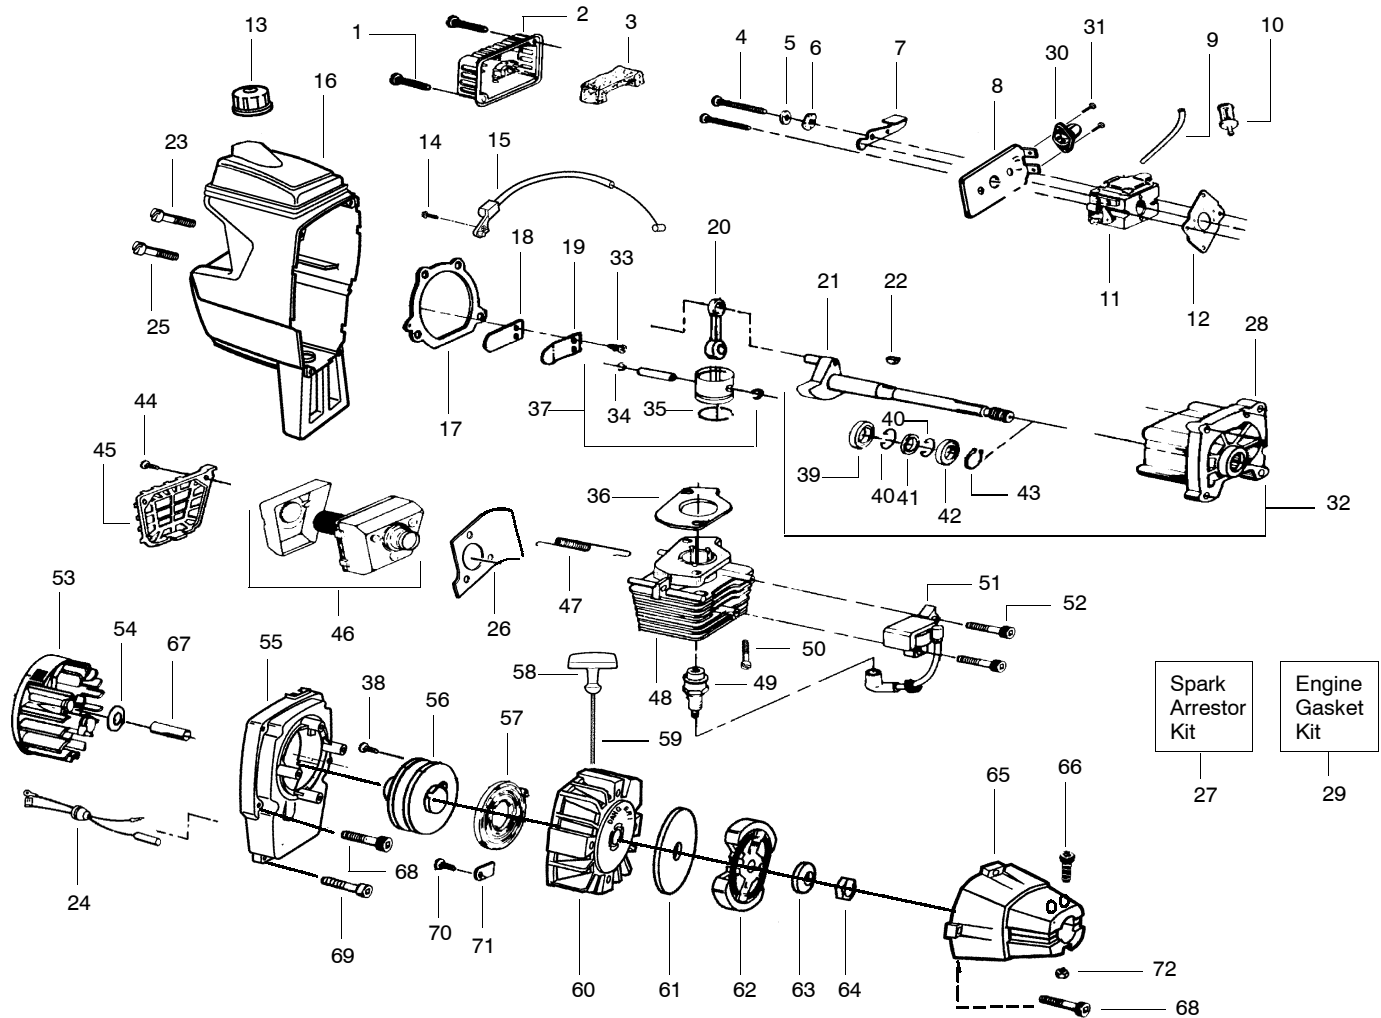

PARTS LIST NO. 530087845		POULAN PRO® PARTS LIST	MODEL(s) 196	
DATE 1/11/00	REPLACES 530087845-9/2/99		Note: Illustration may differ from actual model due to design changes	PAGE NO. 2

Ref.	Part No.	Description	Ref.	Part No.	Description	Ref.	Part No.	Description
1.	530015773	Screw	28.	530014016	Crankcase Ass'y. (Incls. 39-42)	52.	530015816	Screw
2.	530027529	Air Filter Cover	29.	530069276	Engine Gasket Kit (Incls. 12, 17 & 36)	53.	530039189	Flywheel Ass'y.
3.	530027530	Air Filter	30.	530038874	Bulb Ass'y.	54.	530016030	Washer
4.	530015849	Screw	31.	530016091	Screw	55.	530027945	Fan Housing
5.	530015852	Choke Spacer	32.	530014015	Crankcase/Crankshaft Ass'y. (Incls. 21, 28 & 39-43)	56.	530069291	Starter Pulley Kit (Incls. 38)
6.	530015254	Washer	33.	530016064	Screw	57.	530027531	Starter Spring
7.	530038103	Choke Shutter	34.	530015162	Piston Pin Retainer	58.	530027569	Starter Handle
8.	530037930	Air Filter Plate	35.	530025875	Piston Ring	59.	530069232	Rope Kit
9.	530069247	Fuel Line Kit	36.	530019178	Gasket-Cylinder	60.	530054189	Pulley Housing Ass'y.
10.	530014362	Fuel Pick-up Ass'y.	37.	530069277	Piston Kit (Incls. 34, 35 & Pin)	61.	530094189	Washer-Clutch
11.	530069651	Carburetor Ass'y. Kit (Incls. Limiter Caps)	38.	530016080	Screw	62.	530069254	Clutch Ass'y. Kit
12.	530019156	Gasket-Carburetor	39.	530032103	Inner Bearing	63.	530015796	Washer-Bevel
13.	530014347	Fuel Cap Ass'y.	40.	530015787	Retaining Ring	64.	530001733	Nut
14.	530015775	Screw	41.	530019158	Crankshaft Seal	65.	530014023	Clutch Housing
15.	530047040	Throttle Cable Ass'y.	42.	530032102	Outer Bearing	66.	530015767	Screw
16.	530047087	Shroud/Tank Ass'y.	43.	530015789	Retaining Ring-C'shaft	67.	530027511	Spacer-Clutch
17.	530019154	Gasket-C'case/Shroud	44.	530015717	Screw	68.	530015770	Screw
18.	530027593	Reed Valve	45.	530027781	Muffler Guard	69.	530015769	Screw
19.	530027594	Reed Stop	46.	530069310	Muffler Kit	70.	530015496	Screw
20.	530010960	Connecting Rod Ass'y.	47.	530036409	Muffler Spring	71.	530027523	Retainer
21.	530010934	Crankshaft Ass'y.	48.	530069628	Cylinder Kit	72.	530015768	Locknut
22.	530015126	Flywheel Key	49.	952030201	Spark Plug (RCJ-8Y)			
23.	530015772	Screw	50.	530001624	Screw			
24.	530047145	Leadwire/Grommet Ass'y.	51.	530039134	Ignition Module			
25.	530015771	Screw						
26.	530053346	Heat Shield/Air Dam						
27.	952701612	Spark Arrestor Kit						

✓ = NEW PART NUMBER FOR THIS IPL

★ = REFER TO THE SERVICE REFERENCE INDICATED FOR MORE INFORMATION. (LOCATED AT END OF IPL)