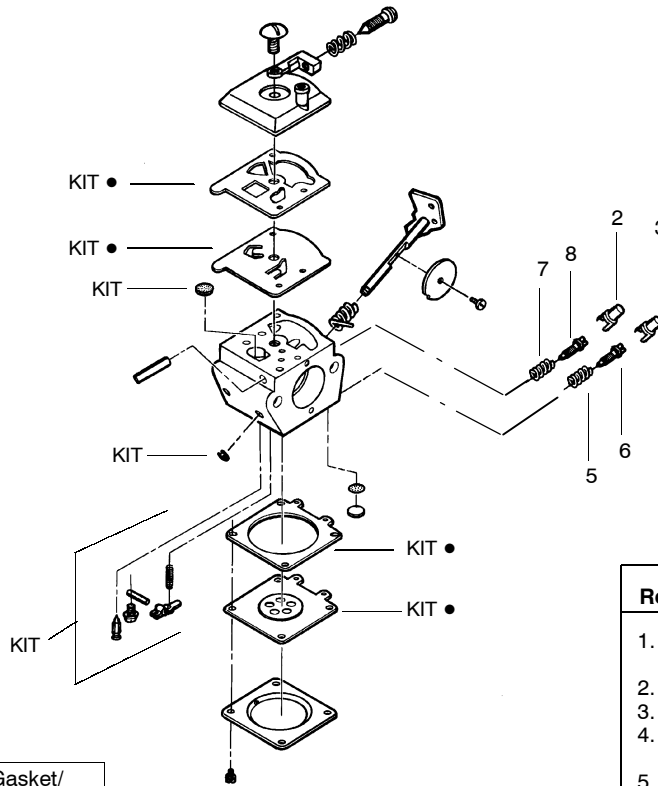

Carburetor Assembly No. 530069651 - WT298B

Carb.
Repair
Kit

1

Gasket/
Diaphragm
Kit

4

Ref.	Part No.	Description
1.	530069829	Carburetor Repair Kit (KIT= Indicates Contents)
2.	530038318	Limiter Cap (High-Red)
3.	530038317	Limiter Cap (Low-Blue)
4.	530069844	Gasket/Diaphragm Kit (●=Indicates Contents)
5.	530035293	Needle Spring-Low Speed
6.	530035433	Needle-Low Speed
7.	530035295	Needle Spring-High Speed
8.	530035388	Needle-High Speed