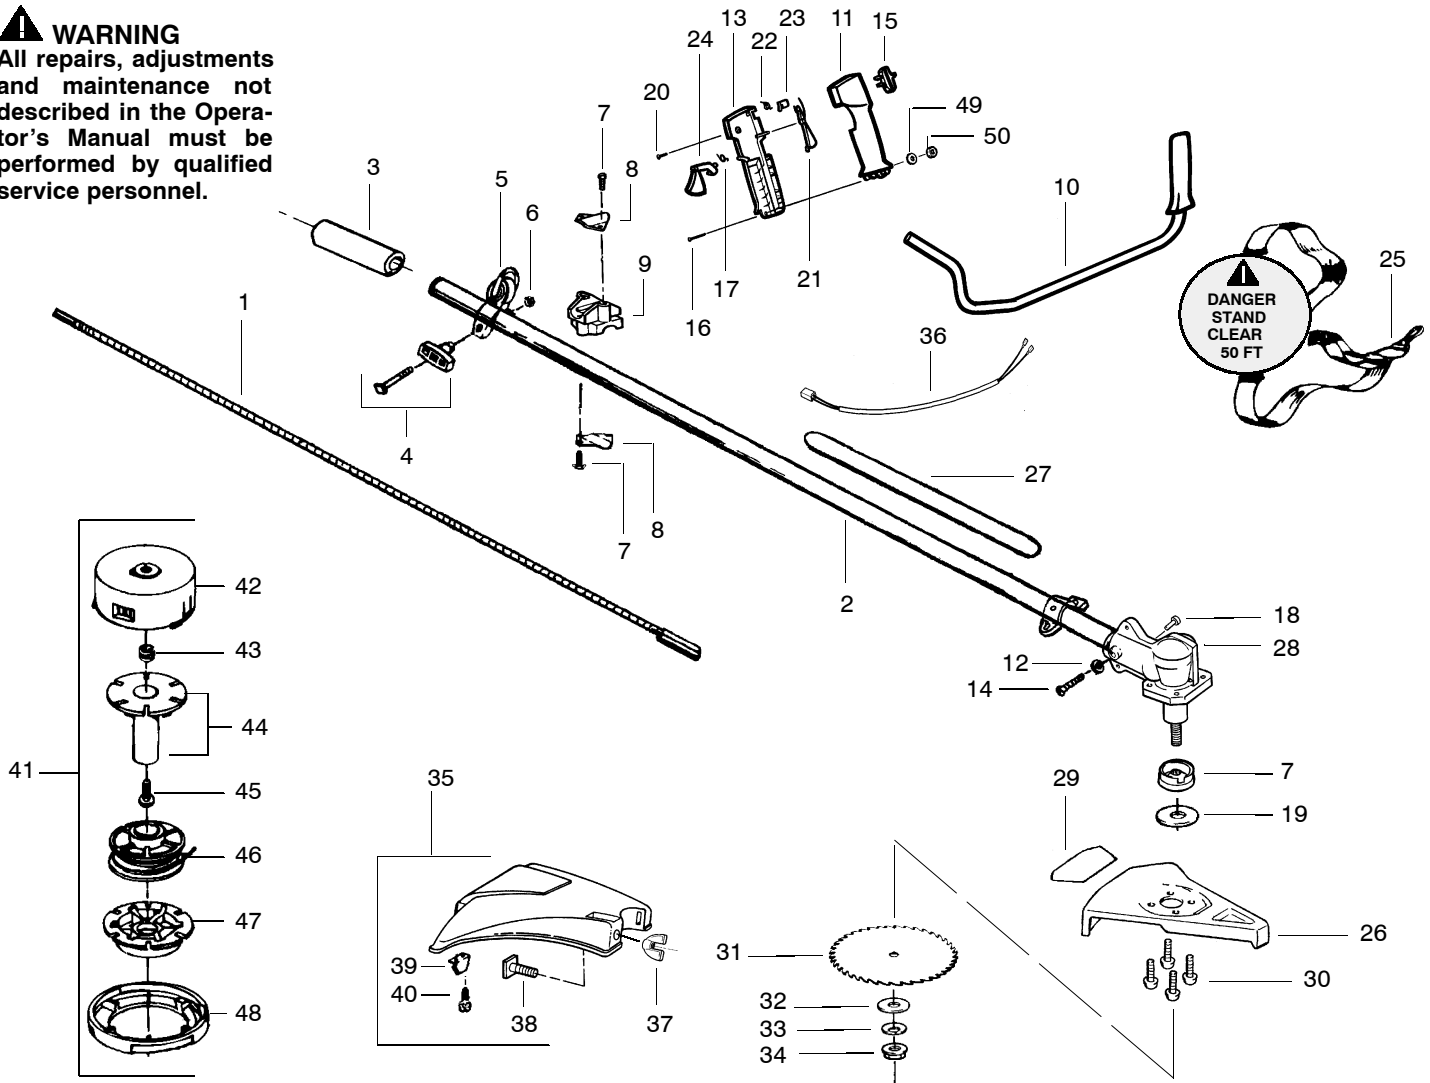

Ref.	Part No.	Description	Ref.	Part No.	Description	Ref.	Part No.	Description
1.	530094566	Drive Shaft-57"	21.	502199403	Throttle Lockout	40.	530015805	Screw
2. ✓	530069783	Drive Shaft Housing	22.	530403152	Spring Throttle Lock	41.	952711565	Cutting Head Ass'y. (Incls. 42-48)
3.	530027706	Pad-Drive Shaft	23.	502209602	Throttle Lock	42.	530014194	Hub Ass'y.
4.	530069252	"T" Handle Ass'y.	24.	502199203	Throttle Trigger	43.	530094956	Spring
5.	530094686	Clamp Harness Assy.	25.	530094417	Shoulder Strap	44.	530069312	Locking Plate Kit
6.	530015197	Nut	26.	530069780	Blade Shield Kit	45.	530015542	Screw
7.	530016166	Dust Cup	27.	530038908	Shaft Warning Decal	46.	952711564	Spool w/Line
8.	530094572	Handlebar Bracket	28.	530095409	Gear Box Ass'y.	47.	530094522	Release Button
9.	530012207	Clamp-Handlebar	29.	530049211	Decal Blade Direction	48.	530094521	Cover
10.	530047139	Handlebar Ass'y.	30.	530016141	Screw	49. ✓	530016285	Washer, Split Lock
11.	502208507	Throttle Hsg. Left	31.	952701610	Brush Blade	50. ✓	530016284	Nut
12.	530015328	Lockwasher-Locator	32.	530015792	Washer-Flat	Not Shown		
13.	502208607	Throttle Hsg. Right	33.	530015492	Washer-Spring Bevel			
14.	530016140	Screw-Locator	34.	530015793	Nut-Flange	530085855	Operator Manual	
15.	503718201	Rocker Switch	35.	530069779	Shield Kit Ass'y. (Incls. 37-40)	530031098	Hex Wrench (3/16)	
16.	530015933	Screw	36.	530053255	Wire Harness Ass'y.	530031159	Hex Wrench (5/32)	
17.	502199301	Trigger Spring	37.	530401992	Wingnut			
18.	530015650	Screw-Pinch Clamp	38.	530015820	Bolt			
19.	530016167	Washer	39.	530052285	Line Limiter			
20.	503210719	Screw						

✓ = NEW PART NUMBER FOR THIS IPL

★ = REFER TO THE SERVICE REFERENCE INDICATED FOR MORE INFORMATION. (LOCATED AT END OF IPL)

Carburetor Assembly No. 530069651 - WT298B

Carb.
Repair
Kit

1

Gasket/
Diaphragm
Kit