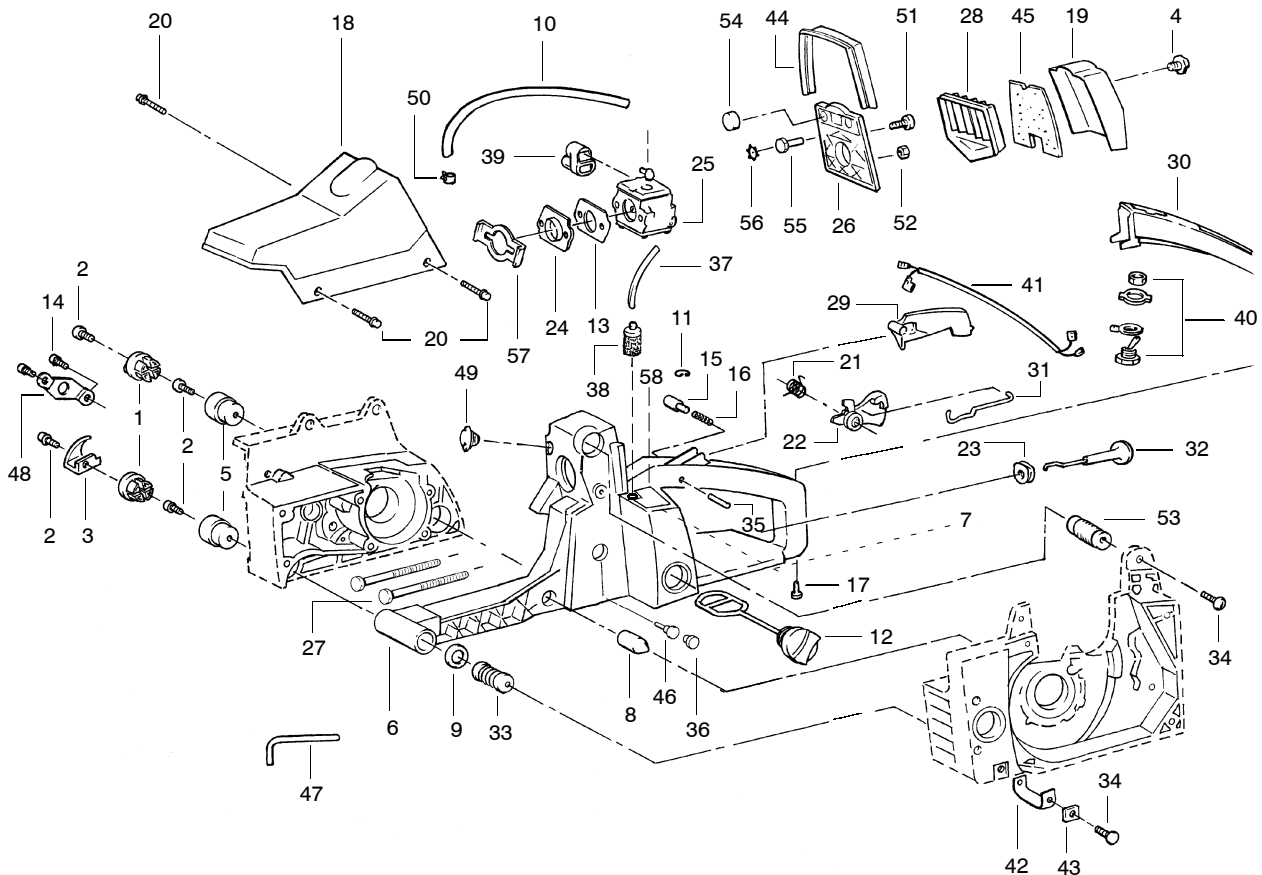

PARTS LIST NO. <b>530088665</b>		<b>POULAN PRO® PARTS LIST</b>	Chain Saw Model(s): <b>330</b>
DATE <b>12/17/99</b>	NEW		PAGE NO. <b>2</b>
<b>Note:</b> Illustration may differ from actual model due to design changes			

✓ = NEW PART NUMBER FOR THIS IPL

KEY NO.	PART NO.	DESCRIPTION	KEY NO.	PART NO.	DESCRIPTION
1	530027140	Wire Worm Gear	24	---	Chain
2	530019147	Seal-Oil Pump		952051266	20"
3	530019148	Gasket - Oil Pump		952051459	22"
4	530027128	Dust Plug	25	---	Bar
5	530014204	Shaft Ass'y.		952044561	20"
6	530027126	Spring-Plunger		530044833	22"
7	530069218	Oil Pump Ass'y.	26	952069321	Chain Brake Kit
8	530015873	Screw Oiler Adjusting	27	530015251	Nut-Bar Mounting
9	530015871	Screw	28	-	Scrench
10	530027272	Oil & Filter Pickup		530031135	Silver finish (1/2" x 3/4")
11	530027192	Oiler Intake Line		530031146	Gold finish (9/16" x 3/4")
12	530032049	Bearing	29	530016058	Screw
13	530048083	Drum & Adaptor Ass'y.	30	530021061	Oiler Line
14	530027161	Clutch Plate	31	530002464	Ferrule
15	530014161	Clutch Ass'y.	32	530015422	Nut-Slotted Tube
16	530027129	Gear Spur	33	530015752	Pin-Adjustment Screw
17	530019079	"O" Ring	34	530027222	Chain Pad - Top
18	530047163	Handlebar Ass'y.	35	530027223	Chain Pad
19	530023064	Guide Bar Pin	36	530015733	Thrust Washer
20	530038593	Retainer-Bar Adjust	37	530029236	Crankcase Plug
21	530016110	Screw	38	530048098	Rim Floating (3/8)
22	530016238	Bar Stud	39	530027160	Spring - Clutch
23	530015108	Cotter Pin			