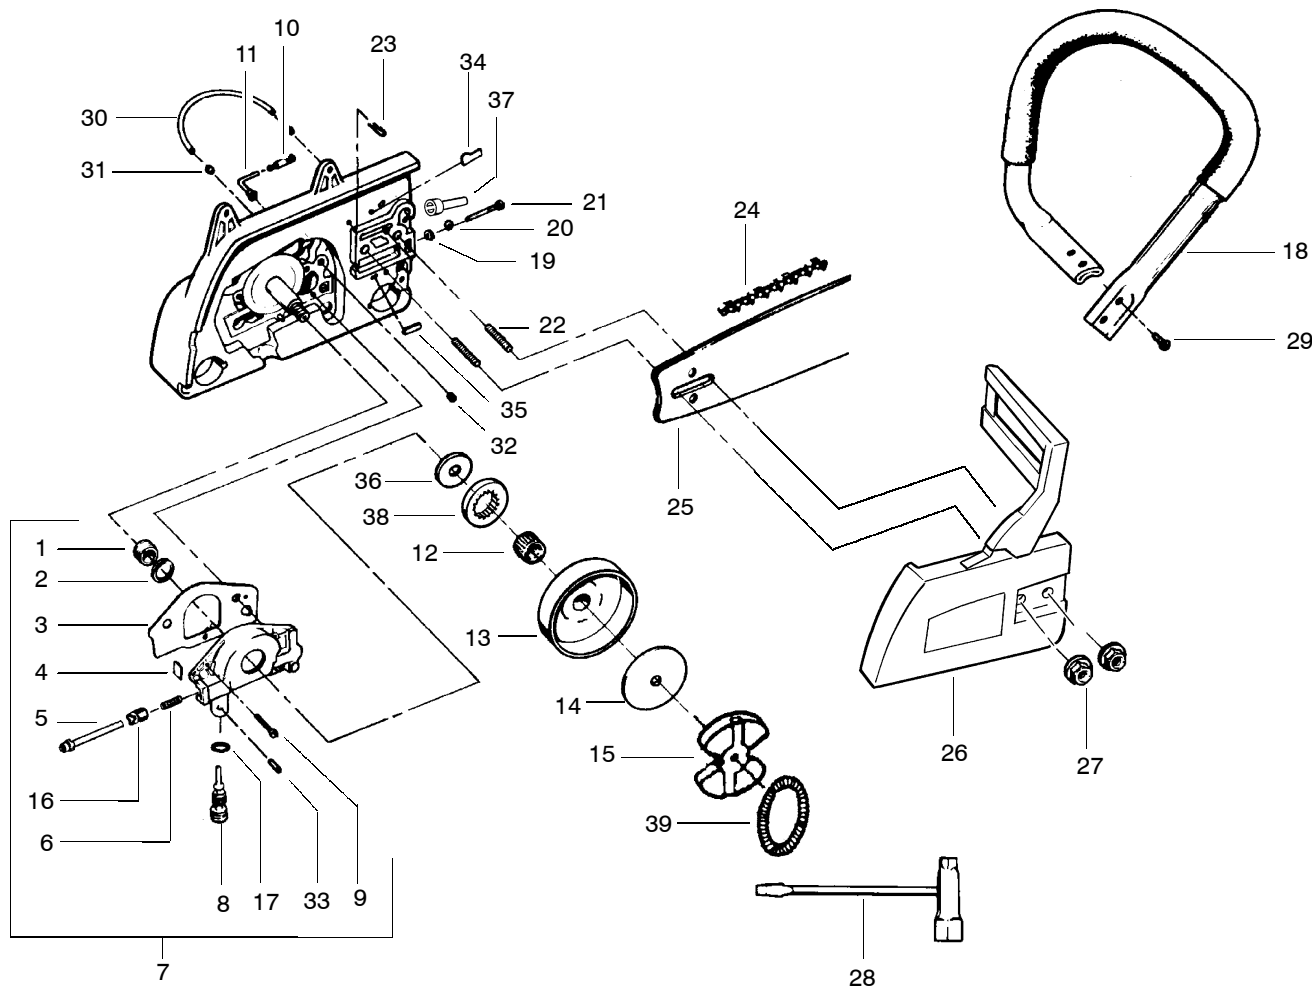

PARTS LIST NO. <b>530088665</b>		<b>POULAN PRO® PARTS LIST</b>	Chain Saw Model(s): <b>330</b>
DATE <b>12/17/99</b>	NEW		PAGE NO. <b>2</b>
<b>Note:</b> Illustration may differ from actual model due to design changes			

✓ = NEW PART NUMBER FOR THIS IPL

KEY NO.	PART NO.	DESCRIPTION	KEY NO.	PART NO.	DESCRIPTION
1	530027140	Wire Worm Gear	24	---	Chain
2	530019147	Seal-Oil Pump		952051266	20"
3	530019148	Gasket - Oil Pump		952051459	22"
4	530027128	Dust Plug	25	---	Bar
5	530014204	Shaft Ass'y.		952044561	20"
6	530027126	Spring-Plunger		530044833	22"
7	530069218	Oil Pump Ass'y.	26	952069321	Chain Brake Kit
8	530015873	Screw Oiler Adjusting	27	530015251	Nut-Bar Mounting
9	530015871	Screw	28	-	Scrench
10	530027272	Oil & Filter Pickup		530031135	Silver finish (1/2" x 3/4")
11	530027192	Oiler Intake Line		530031146	Gold finish (9/16" x 3/4")
12	530032049	Bearing	29	530016058	Screw
13	530048083	Drum & Adaptor Ass'y.	30	530021061	Oiler Line
14	530027161	Clutch Plate	31	530002464	Ferrule
15	530014161	Clutch Ass'y.	32	530015422	Nut-Slotted Tube
16	530027129	Gear Spur	33	530015752	Pin-Adjustment Screw
17	530019079	"O" Ring	34	530027222	Chain Pad - Top
18	530047163	Handlebar Ass'y.	35	530027223	Chain Pad
19	530023064	Guide Bar Pin	36	530015733	Thrust Washer
20	530038593	Retainer-Bar Adjust	37	530029236	Crankcase Plug
21	530016110	Screw	38	530048098	Rim Floating (3/8)
22	530016238	Bar Stud	39	530027160	Spring - Clutch
23	530015108	Cotter Pin			