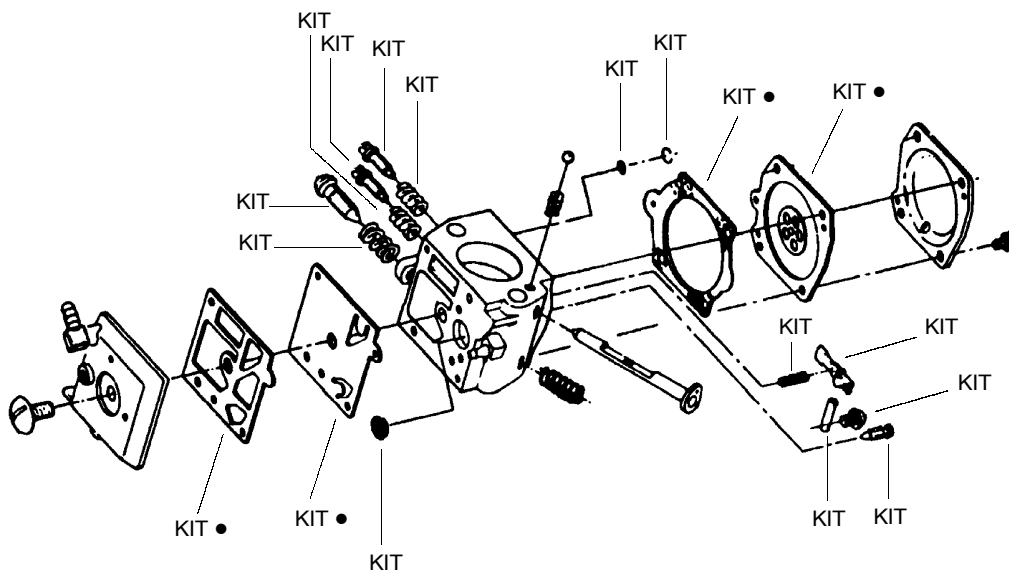

PARTS LIST NO. 530088665		POULAN PRO® PARTS LIST	Chain Saw Model(s): 330	
DATE 12/17/99	NEW		Note: Illustration may differ from actual model due to design changes	PAGE NO. 4

Carburetor Assembly - 530069895 HDA - #164

KEY NO.	PART NO.	DESCRIPTION
1.	530069849	Carburetor Repair Kit (KIT=Contents)
2.	530069844	Gasket/Diaphragm Kit (●=Contents)

Carb.
Repair Kit

1

Gasket/
Diaphragm
Kit

2

✓ = NEW PART NUMBER FOR THIS IPL   ★ = REFER TO THE SERVICE REFERENCE INDICATED FOR MORE INFORMATION. (LOCATED AT END OF IPL)
● = THESE PARTS ARE ILLUSTRATED FOR CLARITY. ORDER COMPLETE ASSEMBLY.