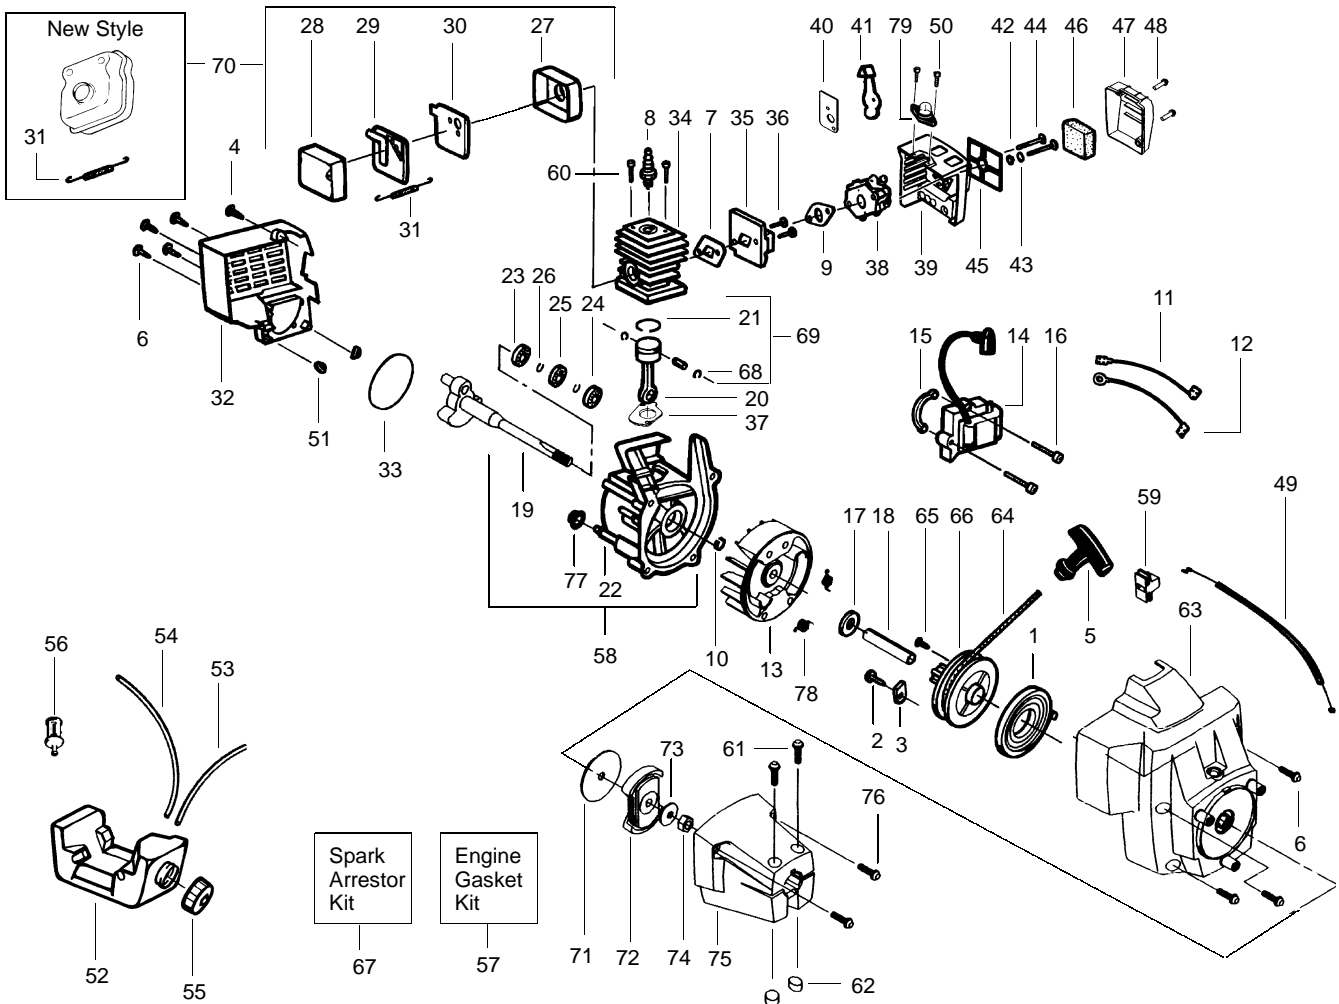

Ref.	Part No.	Description	Ref.	Part No.	Description	Ref.	Part No.	Description
1.	530042085	Starter Spring	31.	-	Muffler Spring	58.	530014906	C'case & C'shaft Assy. (Incl. 10,19,22-26)
2.	530015775	Screw		530016197	Old Style	59.	530069572	Switch Kit
3.	530027523	Retainer		530042088	New Style	60.	530015953	Screw
4.	530015934	Screw	32.	530053320	Shroud	61.	530015767	Screw
5.	530027569	Starter Handle	33.	530071253	O-Ring/Gasket (kit)	62.	530015768	Locknut
6.	530015810	Screw	34.	530069993	Cylinder	63.	530053602	Fan Housing
7.	530071253	Gasket-Cylinder/Carb Adaptor (kit)	35.	530071250	Carb. Adaptor Kit	64.	530069232	Rope Kit
8.	952030201	Spark Plug	36.	530016014	Screw	65.	530016080	Screw
9.	530071253	Gasket (kit)	37.	530071253	Gasket (kit)	66.	530069400	Starter Pulley
10.	530015941	Retainer	38.	530069902	Carburetor Ass'y. (WT380)	67.	-	Spark Arrestor Kit
11.	530014663	Lead Wire	39.	530053323	Air Box		530069380	Old Style
12.	530014662	Ground Wire	40.	530037326	Choke Plate		530071290	New Style
13.	530069886	Flywheel Ass'y.	41.	530038102	Choke Shutter	68.	530015162	Piston Pin Retainer
14.	530039163	Ignition Module	42.	530015254	Wave Washer	69.	530069992	Piston Kit
15.	530036145	Spacer	43.	530015852	Choke Spacer		-	(Incl. 21,68 & Pin)
16.	530015954	Screw	44.	530015849	Screw		-	Muffler Kit
17.	530015149	Washer	45.	530037413	Filter Plate		-	(Incls. 27-31)
18.	530037705	Spacer	46.	530037331	Air Filter Foam		530069989	Old Style
19.	530052344	Crankshaft Ass'y.	47.	530037292	Air Filter Cover		530071309	New Style
20.	530069615	Connecting Rod Ass'y.	48.	530015957	Screw	71.	530015611	Washer
21.	530053565	Piston Ring	49.	530037415	Throttle Cable Ass'y.	72.	530069491	Clutch Ass'y.
22.	530012414	Crankcase Ass'y.	50.	530015780	Screw	73.	530015828	Washer
23.	530032125	Inner Bearing	51.	530036793	Isolator-Shroud	74.	530626605	Nut
24.	530032124	Outer Bearing	52.	530049413	Fuel Tank Ass'y.	75.	530069997	Clutch Hsg.
25.	530019179	C'case Seal	53.	530069216	Fuel Line-Primer/Tank	76.	530015886	Screw
26.	530015945	Retaining Ring	54.	530069247	Fuel Line-Carb/Tank	77.	530036792	Isolator-Crankcase
27.	530036578	Muffler Body	55.	530014347	Fuel Cap Ass'y.	78.	530023817	Spring-Starter Dog
28.	530036577	Muffler Cover	56.	530095646	Fuel Pickup Ass'y.	79.	530038874	Bulb Ass'y.
29.	530053500	Muffler Baffle-Exit	57.	530071253	Engine Gasket Kit (Incl. 7, 9, 33 & 37)			
30.	530053499	Muffler Baffle-First						

✓ = NEW PART NUMBER FOR THIS IPL

★ = REFER TO THE SERVICE REFERENCE INDICATED FOR MORE INFORMATION. (LOCATED AT END OF IPL)