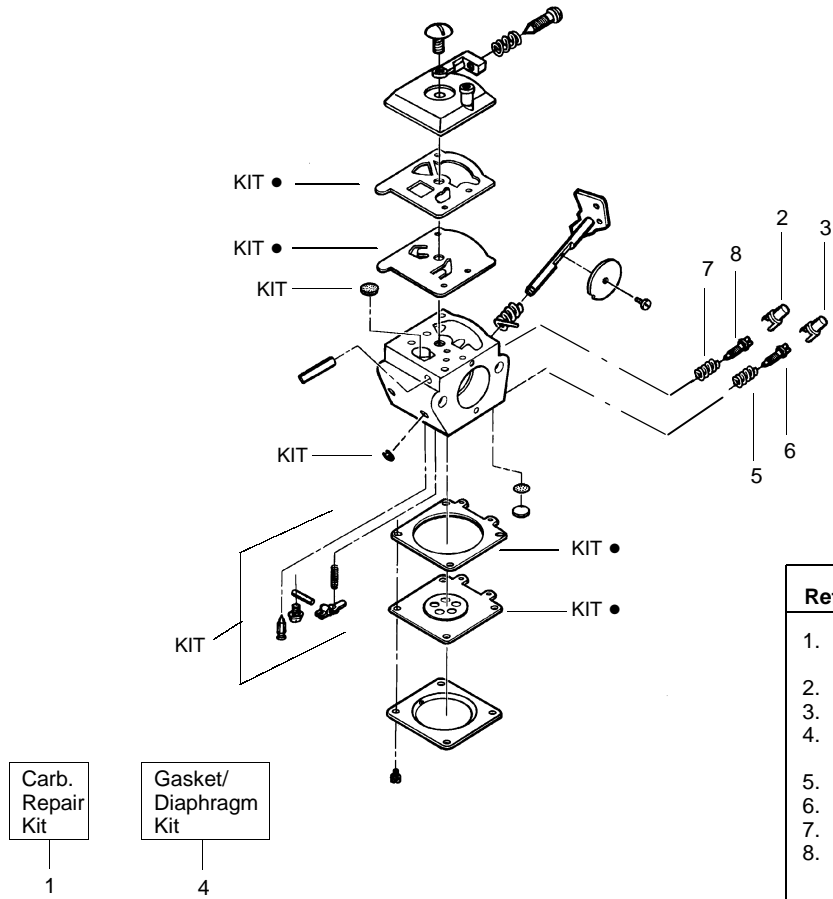

✓ = NEW PART NUMBER FOR THIS IPL

★ = REFER TO THE SERVICE REFERENCE INDICATED FOR MORE INFORMATION. (LOCATED AT END OF IPL)

**Carburetor Assembly No. 530069902 - WT380**

Ref.	Part No.	Description
1.	530069829	Carburetor Repair Kit (KIT= Indicates Contents)
2.	530038318	Limiter Cap (High-Red)
3.	530038317	Limiter Cap (Low-Blue)
4.	530069844	Gasket/Diaphragm Kit (●=Indicates Contents)
5.	530035293	Needle Spring-Low Speed
6.	530035433	Needle-Low Speed
7.	530035295	Needle Spring-High Speed
8.	530035388	Needle-High Speed