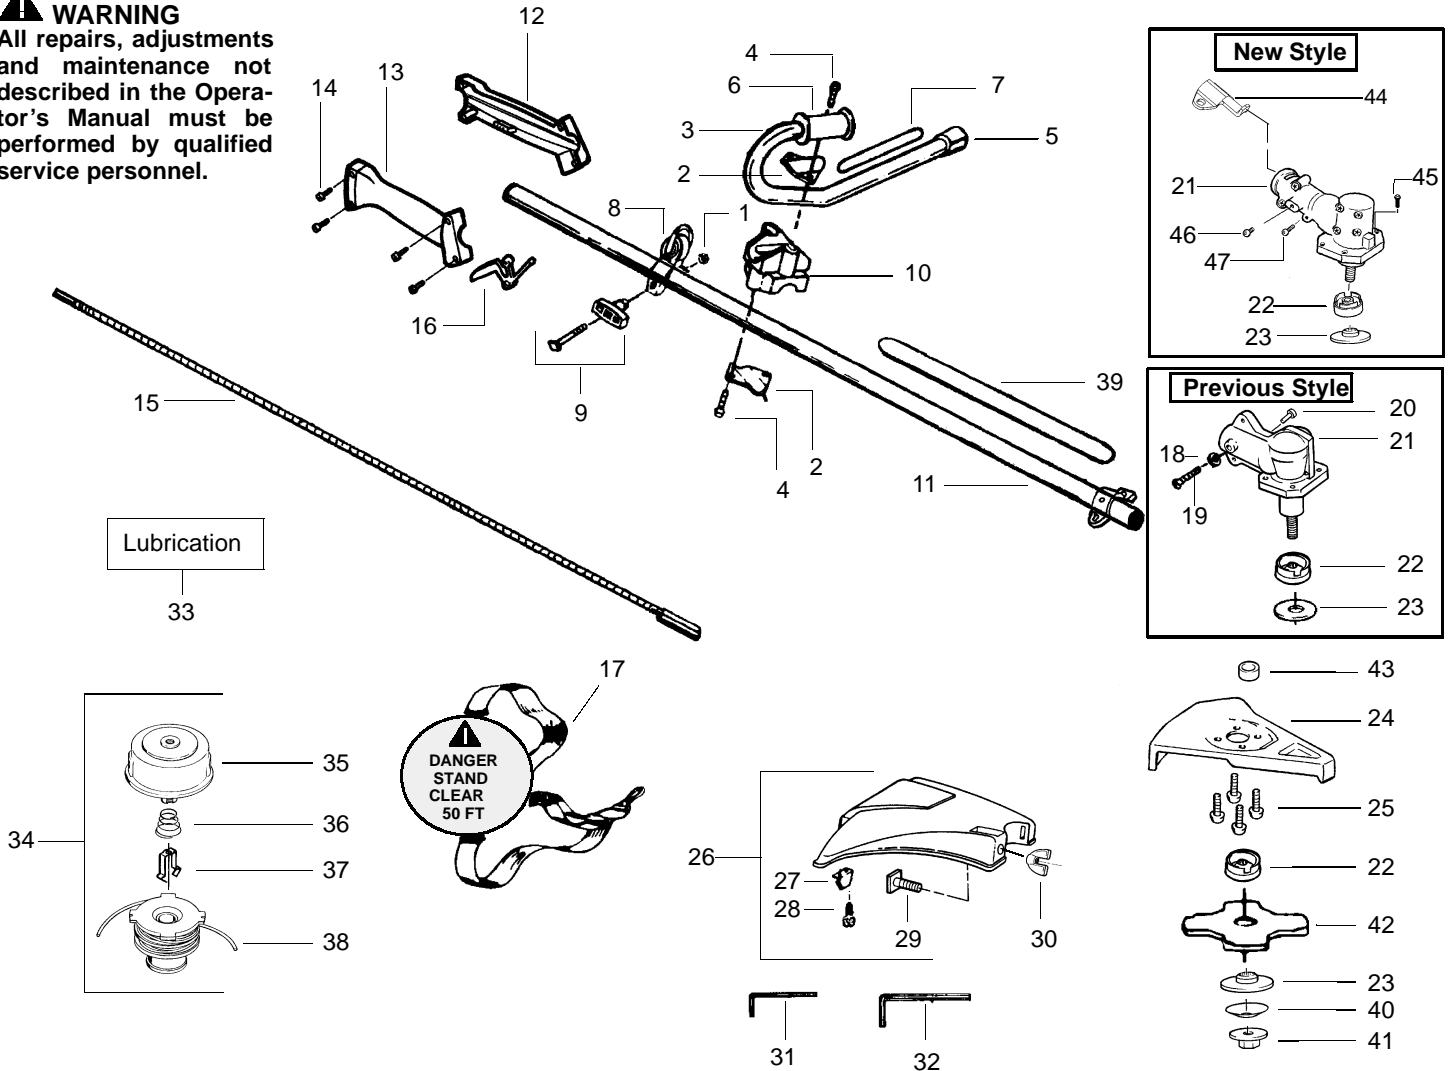

**WARNING**  
All repairs, adjustments and maintenance not described in the Operator's Manual must be performed by qualified service personnel.

Ref.	Part No.	Description	Ref.	Part No.	Description	Ref.	Part No.	Description
1.	530015197	Nut	21.	*****	Gear Box Ass'y.	40.	530016240	Washer-Belleville
2.	530053659	Handlebar Bracket	22.	*****	Dust Cup	41.	530015793	Nut
3.	530069999	Handlebar Ass'y.	23.	*****	Washer	42.	952701611	Weed Blade
4.	530015791	Screw	24.	530069780	Metal Shield Kit	43.	530019235	Seal Sleeve
5.	530092192	Handlebar Cap	25.	530016141	Screw	44.	530095812	Bracket-Shield
6.	530092086	Handlebar Grip	26.	530069779	Shield Kit Ass'y. (Incl.27-30)	45.	530016312	Screw
7.	530027884	Handlebar Warning Decal	27.	530052285	Line Limiter	46.	530016301	Screw
8.	530094686	Harness Clamp Ass'y.	28.	530015805	Screw	47.	530016309	Screw
9.	530069252	"T" Handle Assy.	29.	530015820	Bolt			Not Shown
10.	530012207	Handlebar Clamp	30.	530016152	Wingnut			
11.	*****	Drive Shaft Housing	31.	530031159	Hex Wrench (5/32)			
12.	530036514	Throttle Hsg. Left	32.	530031098	Hex Wrench (3/16)			
13.	530036515	Throttle Hsg. Right	33.	952701570	Shaft Lubrication			
14.	530015966	Screw	34.	952701708	Cutting Head Ass'y. (Incls. 35-38)			
15.	*****	Shaft - Flex	35.	530053245	Hub Ass'y.			
16.	530036556	Throttle Lever	36.	530053241	Spring-Return			
17.	530094417	Shoulder Strap	37.	530401957	Retainer-Spool			
18.	530015328	Lockwasher	38.	952701707	Spool w/Line		530085748	Operator Manual
19.	530016140	Screw	39.	530049673	Decal Shaft Warning		530049211	Decal-Blade Direction
20.	530015650	Screw-Pinch Clamp					530053601	Decal-On/Off