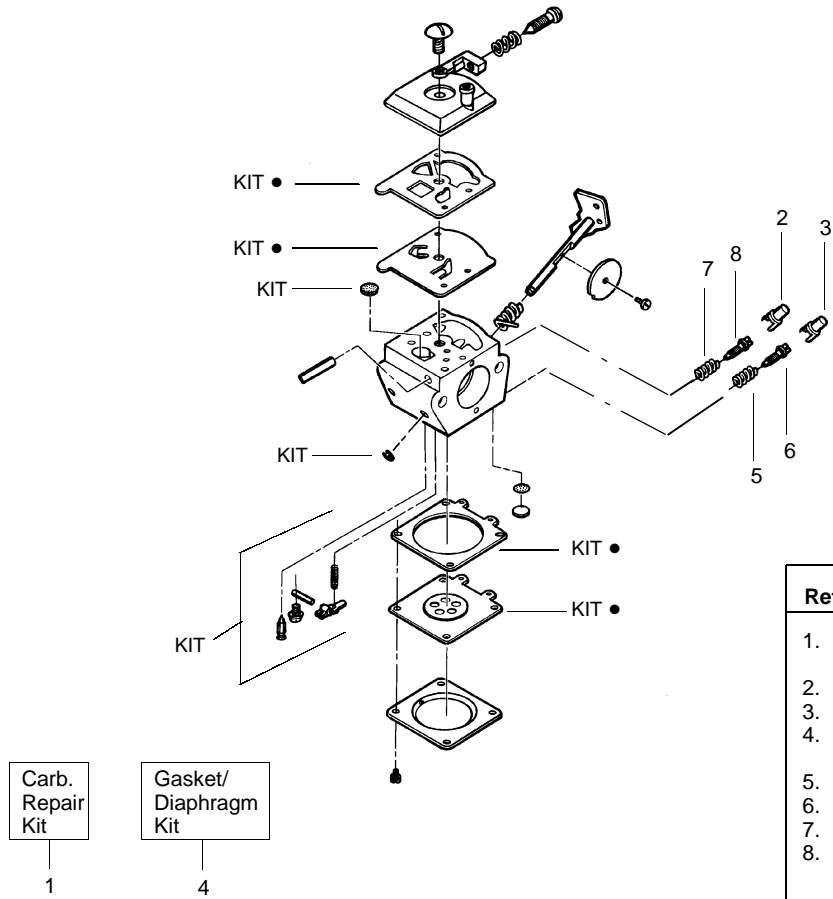

✓ = NEW PART NUMBER FOR THIS IPL

★ = REFER TO THE SERVICE REFERENCE INDICATED FOR MORE INFORMATION. (LOCATED AT END OF IPL)

**Carburetor Assembly No. 530069651 - WT298B**

Ref.	Part No.	Description
1.	530069829	Carburetor Repair Kit (KIT= Indicates Contents)
2.	530038318	Limiter Cap (High-Red)
3.	530038317	Limiter Cap (Low-Blue)
4.	530069844	Gasket/Diaphragm Kit (●=Indicates Contents)
5.	530035293	Needle Spring-Low Speed
6.	530035433	Needle-Low Speed
7.	530035295	Needle Spring-High Speed
8.	530035388	Needle-High Speed