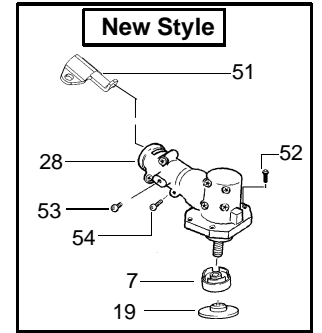

**WARNING**  
All repairs, adjustments and maintenance not described in the Operator's Manual must be performed by qualified service personnel.

Ref.	Part No.	Description	Ref.	Part No.	Description	Ref.	Part No.	Description
1.	*****	Flex-Shaft-57"	22.	530403152	Spring Throttle Lock	42.	530014194	Hub Ass'y.
2.	*****	Drive Shaft Housing	23.	502209602	Throttle Lock	43.	530094956	Spring
3.	530027706	Pad-Drive Shaft	24.	502199203	Throttle Trigger	44.	530069312	Locking Plate Kit
4.	530069252	"T" Handle Ass'y.	25.	530094417	Shoulder Strap	45.	530015542	Screw
5.	530094686	Clamp Harness Assy.	26.	530069780	Blade Shield Kit	46.	952711564	Spool w/Line
6.	530015197	Nut	27.	530055349	Shaft Warning Decal	47.	530094522	Release Button
7.	*****	Dust Cup	28.	*****	Gear Box Ass'y.	48.	530094521	Cover
8.	530094572	Handlebar Bracket	29.	530049211	Decal Blade Direction	49.	530016285	Washer, Split Lock
9.	530012207	Clamp-Handlebar	30.	530016141	Screw	50.	530016284	Nut
10.	530047139	Handlebar Ass'y.	31.	952701610	Brush Blade	51.	530095812	Bracket-Shield (Type 3)
11.	502208507	Throttle Hsg. Left	32.	530015792	Washer-Flat	52.	530016312	Screw (Type 3)
12.	530015328	Lockwasher-Locator	33.	530015492	Washer-Spring Bevel	53.	530016301	Screw (Type 3)
13.	502208607	Throttle Hsg. Right	34.	530015793	Nut-Flange	54.	530016309	Screw (Type 3)
14.	530016140	Screw-Locator	35.	530069779	Shield Kit Ass'y. (Incls. 37-40)	55.	530015791	Screw
15.	503718201	Rocker Switch	36.	530053255	Wire Harness Ass'y.	Not Shown		
16.	530015933	Screw	37.	530401992	Wingnut			
17.	502199301	Trigger Spring	38.	530015820	Bolt	530088777 Operator Manual 530031098 Hex Wrench (3/16) 530031159 Hex Wrench (5/32)		
18.	530015650	Screw-Pinch Clamp	39.	530052285	Line Limiter			
19.	*****	Washer-Blade Ret.	40.	530015805	Screw			
20.	503210719	Screw	41.	952711565	Cutting Head Ass'y. (Incls. 42-48)			
21.	502199403	Throttle Lockout						