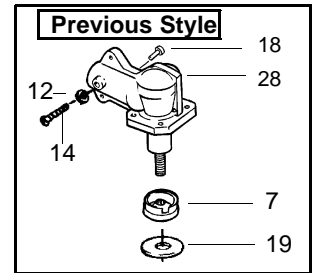

**WARNING**  
All repairs, adjustments and maintenance not described in the Operator's Manual must be performed by qualified service personnel.

Ref.	Part No.	Description	Ref.	Part No.	Description	Ref.	Part No.	Description
1.	*****	Flex-Shaft-57"	22.	530403152	Spring Throttle Lock	42.	530014194	Hub Ass'y.
2.	*****	Drive Shaft Housing	23.	502209602	Throttle Lock	43.	530094956	Spring
3.	530027706	Pad-Drive Shaft	24.	502199203	Throttle Trigger	44.	530069312	Locking Plate Kit
4.	530069252	"T" Handle Ass'y.	25.	530094417	Shoulder Strap	45.	530015542	Screw
5.	530094686	Clamp Harness Assy.	26.	530069780	Blade Shield Kit	46.	952711564	Spool w/Line
6.	530015197	Nut	27.	530055349	Shaft Warning Decal	47.	530094522	Release Button
7.	*****	Dust Cup	28.	*****	Gear Box Ass'y.	48.	530094521	Cover
8.	530094572	Handlebar Bracket	29.	530049211	Decal Blade Direction	49.	530016285	Washer, Split Lock
9.	530012207	Clamp-Handlebar	30.	530016141	Screw	50.	530016284	Nut
10.	530047139	Handlebar Ass'y.	31.	952701610	Brush Blade	51.	530095812	Bracket-Shield (Type 3)
11.	502208507	Throttle Hsg. Left	32.	530015792	Washer-Flat	52.	530016312	Screw (Type 3)
12.	530015328	Lockwasher-Locator	33.	530015492	Washer-Spring Bevel	53.	530016301	Screw (Type 3)
13.	502208607	Throttle Hsg. Right	34.	530015793	Nut-Flange	54.	530016309	Screw (Type 3)
14.	530016140	Screw-Locator	35.	530069779	Shield Kit Ass'y. (Incls. 37-40)	55.	530015791	Screw
15.	503718201	Rocker Switch	36.	530053255	Wire Harness Ass'y.	Not Shown		
16.	530015933	Screw	37.	530401992	Wingnut			
17.	502199301	Trigger Spring	38.	530015820	Bolt	530088777 Operator Manual 530031098 Hex Wrench (3/16) 530031159 Hex Wrench (5/32)		
18.	530015650	Screw-Pinch Clamp	39.	530052285	Line Limiter			
19.	*****	Washer-Blade Ret.	40.	530015805	Screw			
20.	503210719	Screw	41.	952711565	Cutting Head Ass'y. (Incls. 42-48)			
21.	502199403	Throttle Lockout						