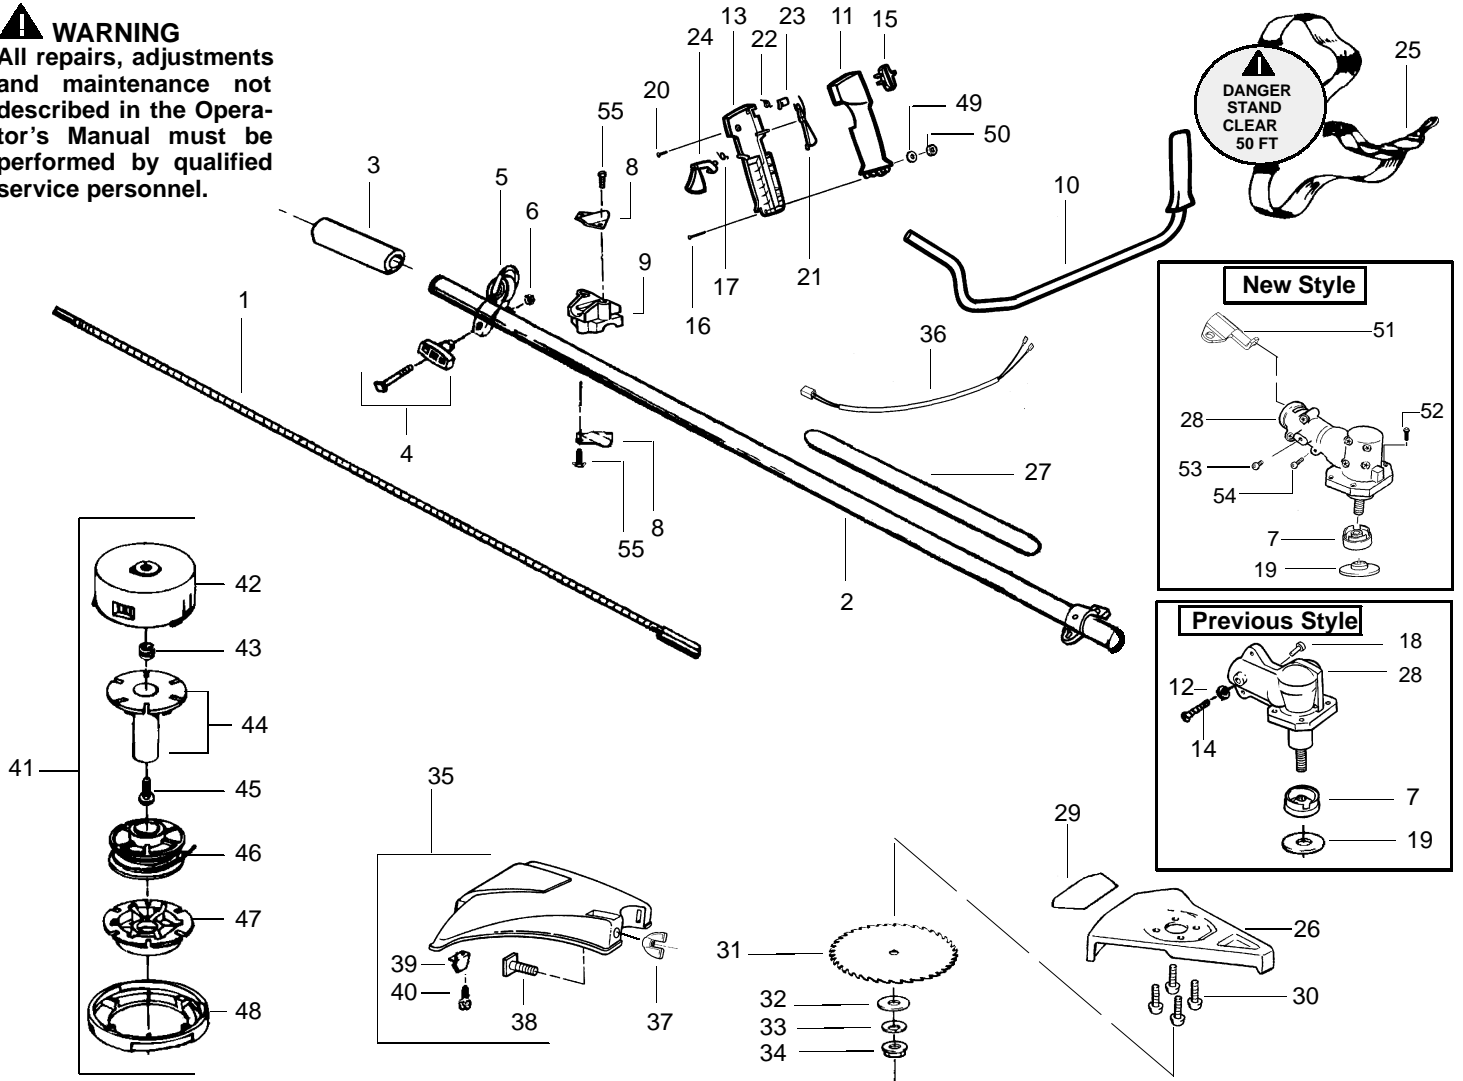

**WARNING**  
All repairs, adjustments and maintenance not described in the Operator's Manual must be performed by qualified service personnel.

Ref.	Part No.	Description	Ref.	Part No.	Description	Ref.	Part No.	Description
1.	*****	Flex-Shaft-57"	22.	530403152	Spring Throttle Lock	42.	530014194	Hub Ass'y.
2.	*****	Drive Shaft Housing	23.	502209602	Throttle Lock	43.	530094956	Spring
3.	530027706	Pad-Drive Shaft	24.	502199203	Throttle Trigger	44.	530069312	Locking Plate Kit
4.	530069252	"T" Handle Ass'y.	25.	530094417	Shoulder Strap	45.	530015542	Screw
5.	530094686	Clamp Harness Assy.	26.	530069780	Blade Shield Kit	46.	952711564	Spool w/Line
6.	530015197	Nut	27.	530055349	Shaft Warning Decal	47.	530094522	Release Button
7.	*****	Dust Cup	28.	*****	Gear Box Ass'y.	48.	530094521	Cover
8.	530094572	Handlebar Bracket	29.	530049211	Decal Blade Direction	49.	530016285	Washer, Split Lock
9.	530012207	Clamp-Handlebar	30.	530016141	Screw	50.	530016284	Nut
10.	530047139	Handlebar Ass'y.	31.	952701610	Brush Blade	51.	530095812	Bracket-Shield (Type 3)
11.	502208507	Throttle Hsg. Left	32.	530015792	Washer-Flat	52.	530016312	Screw (Type 3)
12.	530015328	Lockwasher-Locator	33.	530015492	Washer-Spring Bevel	53.	530016301	Screw (Type 3)
13.	502208607	Throttle Hsg. Right	34.	530015793	Nut-Flange	54.	530016309	Screw (Type 3)
14.	530016140	Screw-Locator	35.	530069779	Shield Kit Ass'y. (Incls. 37-40)	55.	530015791	Screw
15.	503718201	Rocker Switch	36.	530053255	Wire Harness Ass'y.	Not Shown		
16.	530015933	Screw	37.	530401992	Wingnut			
17.	502199301	Trigger Spring	38.	530015820	Bolt	530088777 Operator Manual 530031098 Hex Wrench (3/16) 530031159 Hex Wrench (5/32)		
18.	530015650	Screw-Pinch Clamp	39.	530052285	Line Limiter			
19.	*****	Washer-Blade Ret.	40.	530015805	Screw			
20.	503210719	Screw	41.	952711565	Cutting Head Ass'y. (Incls. 42-48)			
21.	502199403	Throttle Lockout						