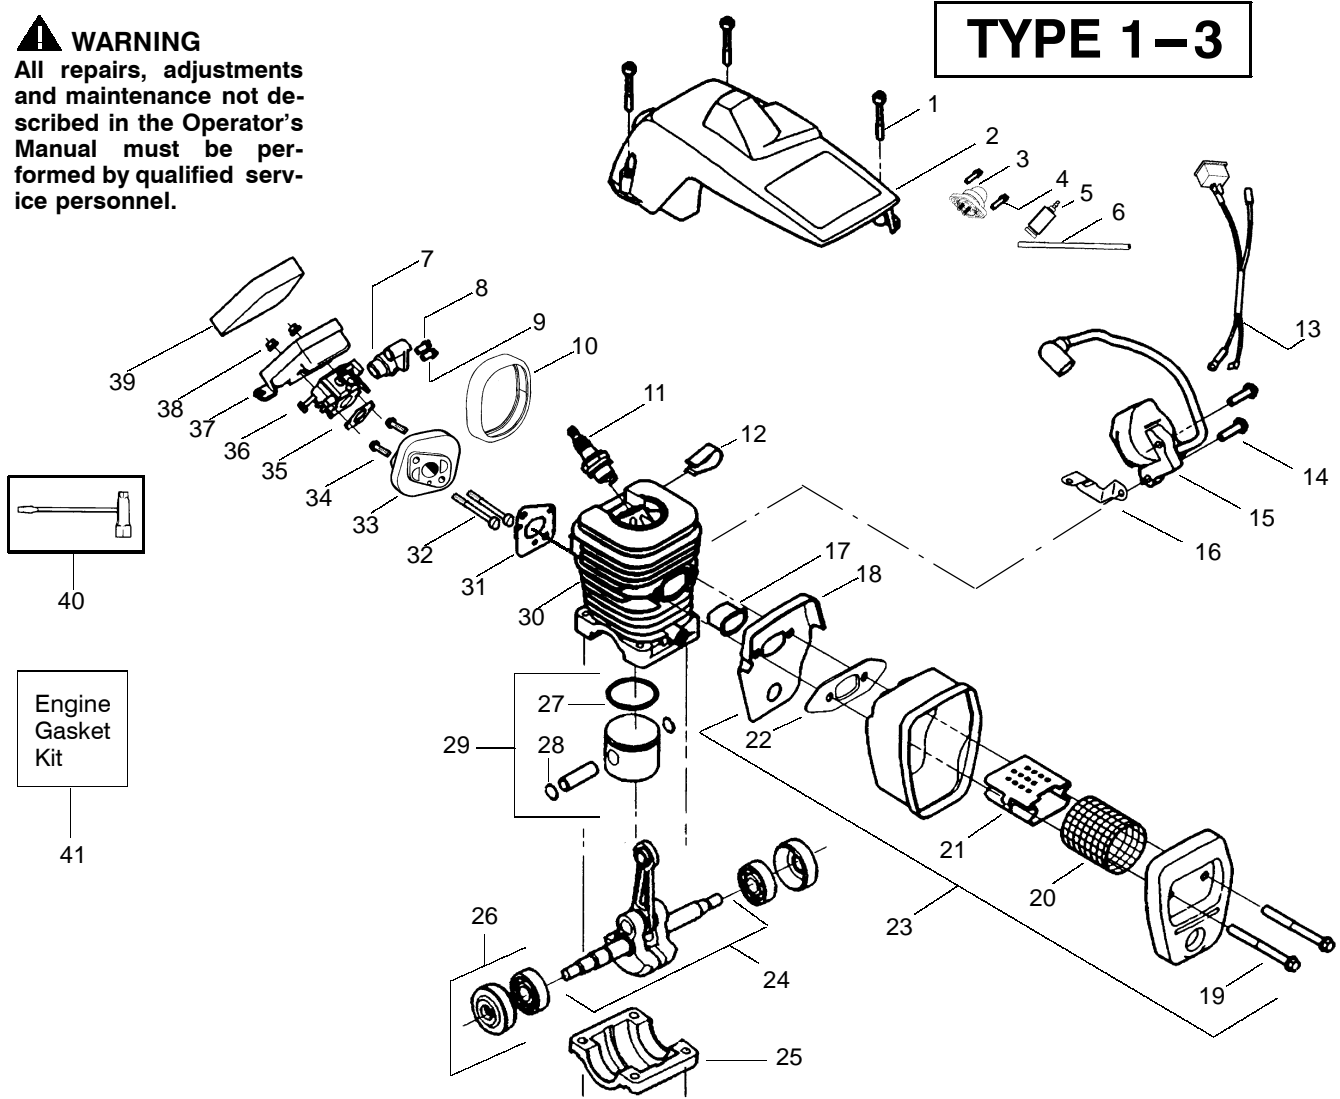

⚠ WARNING
All repairs, adjustments and maintenance not described in the Operator's Manual must be performed by qualified service personnel.

TYPE 1-3

Ref.	Part No.	Description	Ref.	Part No.	Description	Ref.	Part No.	Description
1.	530016153	Screw	18.	530049870	Plate-Muffler Back	35.	530019239	Carb. Gasket
2.	530071310	Shield-Cylinder	19.	530016132	Screw	36.	530069722	Kit-Carburetor (incl. 8,9)
3.	530047213	Assy-Air Purge	20.	530036103	Screen-Spark	37.	530047604	Housing-Air Filter
4.	530015780	Screw	21.	530037813	Muffler Diffuser	38.	530016101	Nut
5.	530095646	Assy-Fuel Pick-up	22.	530019221	Muffler Gasket	39.	530037793	Air Filter - Foam
6.	530069247	Kit-Line Purge/Carb. (Small Dia)	23.	530047207	Muffler Ass'y. (Incl. 18-22)	40.	530031135	Screen
7.	530049244	Grommet-Carb Adjust.	24.	530047062	Assy-Crankshaft	41.	530069608	Kit-Engine Gasket (incl. 22,31,35)
8.	530038479	Limiter Cap-High	25.	530037935	Cap-Crankcase			
9.	530038478	Limiter Cap-Low	26.	530056363	Assy-Seal & Bearing			
10.	530054144	Seal-Carb Adapter	27.	530038729	Ring-Piston			
11.	952030150	Spark Plug (RCJ-7Y)	28.	530015697	Retainer - Piston Pin			
12.	530016136	Clip-High Tension Lead	29.	530069719	Kit-Piston - (incl. 27-28)			
13.	530049117	Assy-Wire Harness (includes switch)	30.	530069720	Kit-Cylinder			
14.	530015814	Screw	31.	530019249	Gasket - Carb. Adapter		Not Shown	
15.	530039198	Module-Ignition	32.	530016187	Screw		530088312	Operator Manual
16.	530047442	Strap-Ground	33.	530049700	Adapter-Carb.		530038257	Instruction Decal
17.	530037652	Insulator-Heat	34.	530016386	Screw			

✓ = NEW PART NUMBER FOR THIS IPL

★ = REFER TO THE SERVICE REFERENCE INDICATED FOR MORE INFORMATION. (LOCATED AT END OF IPL)