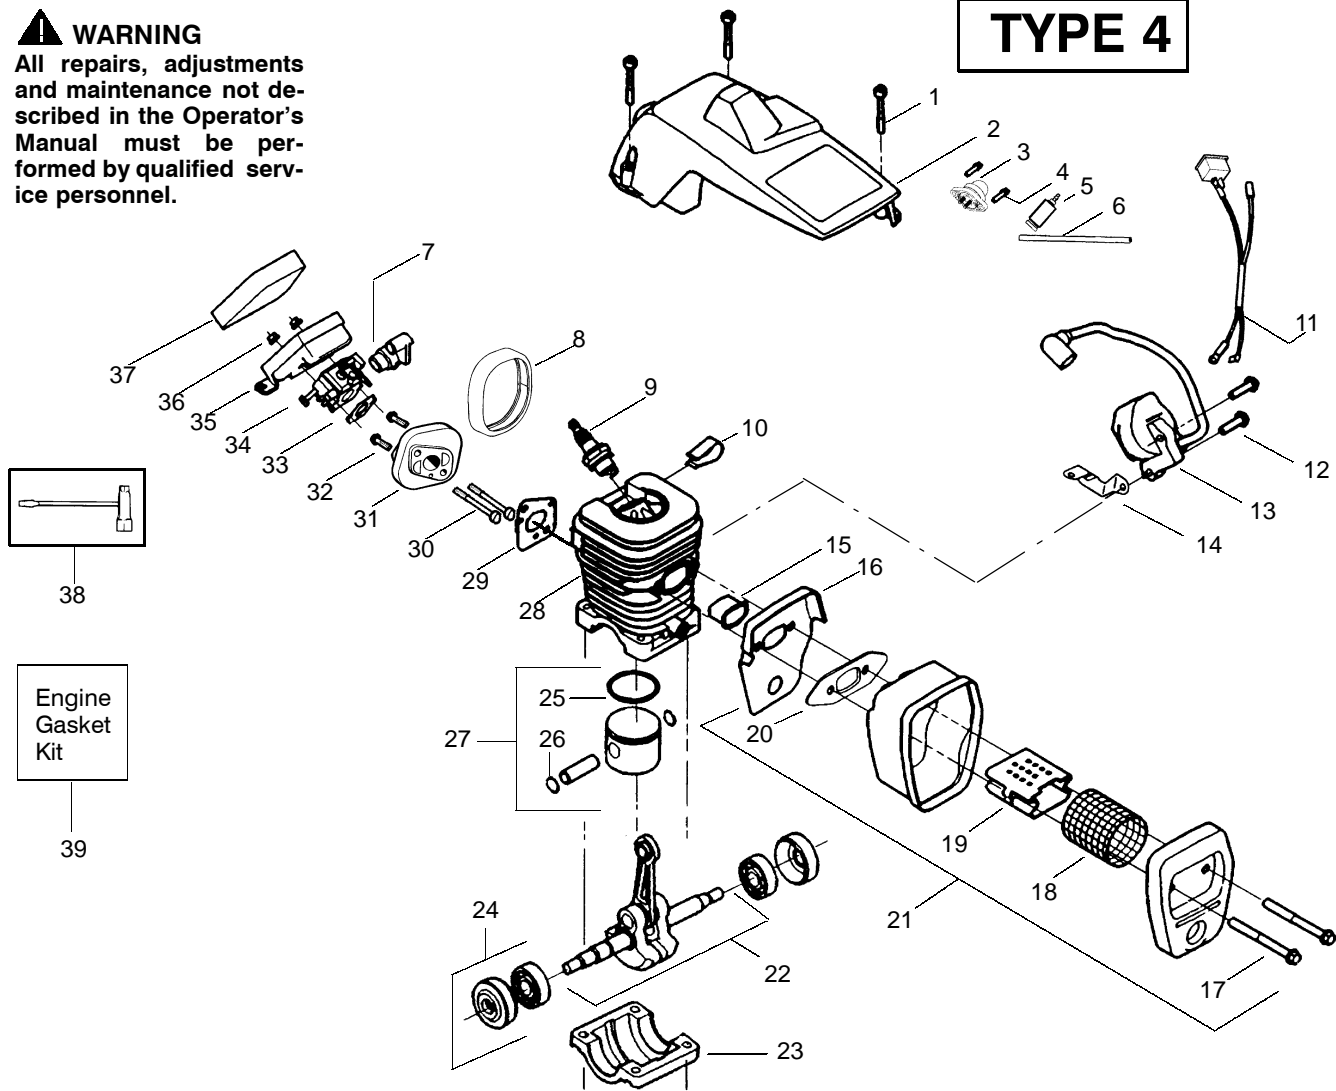

⚠ WARNING
All repairs, adjustments and maintenance not described in the Operator's Manual must be performed by qualified service personnel.

TYPE 4

Ref.	Part No.	Description	Ref.	Part No.	Description	Ref.	Part No.	Description
1.	530016153	Screw	16.	530049870	Plate-Muffler Back	33.	530019239	Carb. Gasket
2.	530071310	Shield-Cylinder	17.	530016132	Screw	34.	530071621	Kit-Carburetor (WT-625)
3.	530047213	Assy-Air Purge	18.	530036103	Screen-Spark	35.	530047604	Housing-Air Filter
4.	530015780	Screw	19.	530037813	Muffler Diffuser	36.	530016101	Nut
5.	530095646	Assy-Fuel Pick-up	20.	530019221	Muffler Gasket	37.	530037793	Air Filter - Foam
6.	530069247	Kit-Line Purge/Carb. (Small Dia)	21.	530047207	Muffler Ass'y. (Incl. 16-20)	38.	530031135	Scrench
7.	530035526	Grommet-Carb Adjust.	22.	530047062	Assy-Crankshaft	39.	530069608	Kit-Engine Gasket (incl. 20,29,33)
8.	530054144	Seal-Carb Adapter	23.	530037935	Cap-Crankcase		Not Shown	
9.	952030150	Spark Plug (RCJ-7Y)	24.	530056363	Assy-Seal & Bearing			
10.	530016136	Clip-High Tension Lead	25.	530038729	Ring-Piston			
11.	530049117	Assy-Wire Harness (includes switch)	26.	530015697	Retainer - Piston Pin			
12.	530015814	Screw	27.	530069719	Kit-Piston - (incl. 25,26)			
13.	530039167	Module-Ignition	28.	530071411	Kit-Cylinder			
14.	530047442	Strap-Ground	29.	530019249	Gasket - Carb. Adapter		530163653	Operator Manual
15.	530037652	Insulator-Heat	30.	530016187	Screw		530057267	Instruction Decal
			31.	530049700	Adapter-Carb.			
			32.	530016386	Screw			

✓ = NEW PART NUMBER FOR THIS IPL

★ = REFER TO THE SERVICE REFERENCE INDICATED FOR MORE INFORMATION. (LOCATED AT END OF IPL)