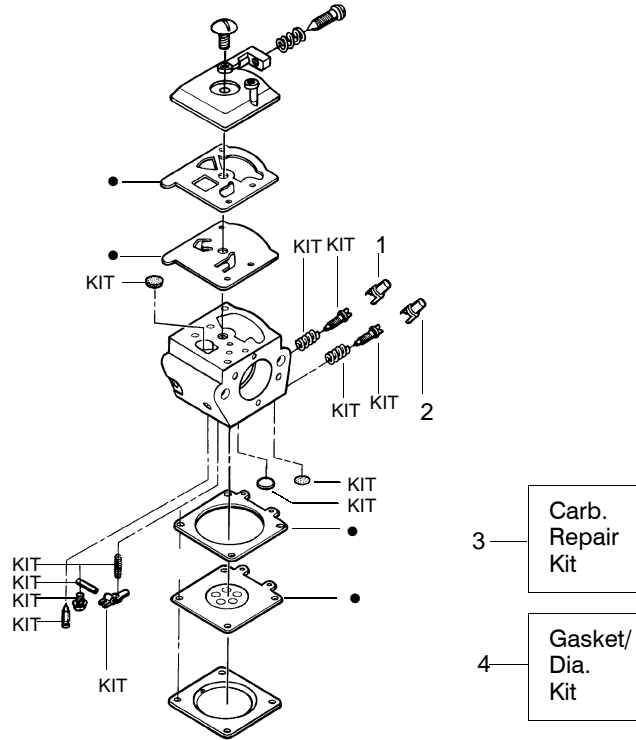

**TYPE 4**

Ref.	Part No.	Description	Ref.	Part No.	Description	Ref.	Part No.	Description
1.	530016153	Screw	16.	530049870	Plate-Muffler Back	33.	530019239	Carb. Gasket
2.	530071310	Shield-Cylinder	17.	530016132	Screw	34.	530071621	Kit-Carburetor (WT-625)
3.	530047213	Assy-Air Purge	18.	530036103	Screen-Spark	35.	530047604	Housing-Air Filter
4.	530015780	Screw	19.	530037813	Muffler Diffuser	36.	530016101	Nut
5.	530095646	Assy-Fuel Pick-up	20.	530019221	Muffler Gasket	37.	530037793	Air Filter - Foam
6.	530069247	Kit-Line Purge/Carb. (Small Dia)	21.	530047207	Muffler Ass'y. (Incl. 16-20)	38.	530031135	Scrench
7.	530035526	Grommet-Carb Adjust.	22.	530047062	Assy-Crankshaft	39.	530069608	Kit-Engine Gasket (incl. 20,29,33)
8.	530054144	Seal-Carb Adapter	23.	530037935	Cap-Crankcase		Not Shown	
9.	952030150	Spark Plug (RCJ-7Y)	24.	530056363	Assy-Seal & Bearing			
10.	530016136	Clip-High Tension Lead	25.	530038729	Ring-Piston			
11.	530049117	Assy-Wire Harness (includes switch)	26.	530015697	Retainer - Piston Pin			
12.	530015814	Screw	27.	530069719	Kit-Piston - (incl. 25,26)			
13.	530039167	Module-Ignition	28.	530071411	Kit-Cylinder			
14.	530047442	Strap-Ground	29.	530019249	Gasket - Carb. Adapter		530163653	Operator Manual
15.	530037652	Insulator-Heat	30.	530016187	Screw		530057267	Instruction Decal
			31.	530049700	Adapter-Carb.			
			32.	530016386	Screw			

✓ = NEW PART NUMBER FOR THIS IPL

★ = REFER TO THE SERVICE REFERENCE INDICATED FOR MORE INFORMATION. (LOCATED AT END OF IPL)

**Walbro**  
**Carburetor Assembly**  
**WT391 - #530069722**

Ref.	Part No.	Description
1.	530038479	Limiter Cap-High
2.	530038478	Limiter Cap-Low
3.	530069826	Carburetor Repair Kit (KIT= Indicates Contents)
4.	530069844	Gasket Diaphragm Kit (● Indicates Contents)