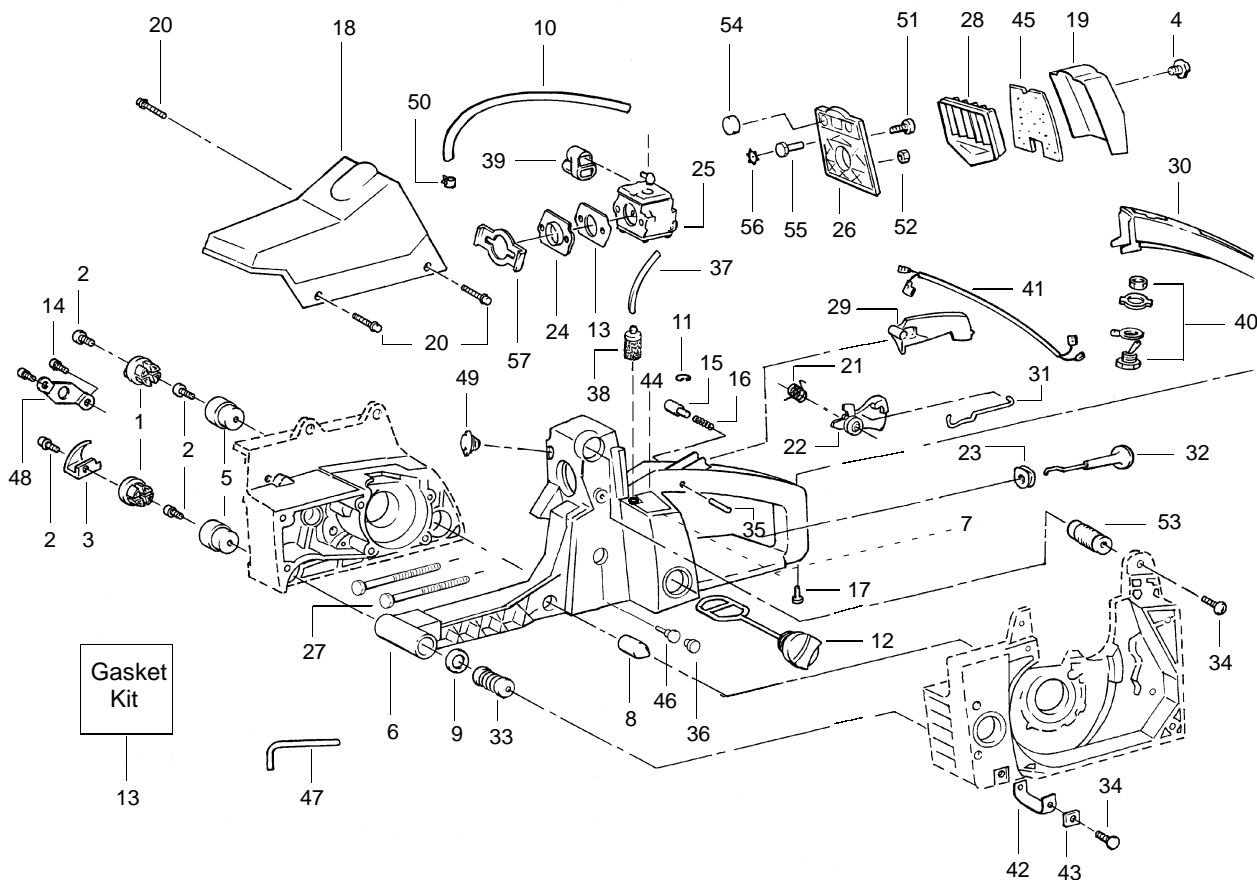

✓ = NEW PART NUMBER FOR THIS IPL     \* = REFER TO THE SERVICE REFERENCE INDICATED FOR MORE INFORMATION. (LOCATED AT END OF IPL)

PARTS LIST NO. <b>530087168</b>		<b>POULAN® PARTS LIST</b>	Chain Saw Model(s): <b>3450 &amp; 3750</b>
DATE <b>1/6/03</b>	REPLACES <b>530087168 - 7/12/01</b>		<b>Note:</b> Illustration may differ from actual model due to design changes

↙ = NEW PART NUMBER FOR THIS IPL

★ = REFER TO THE SERVICE REFERENCE INDICATED FOR MORE INFORMATION. (LOCATED AT END OF IPL)

KEY NO.	PART NO.	DESCRIPTION	KEY NO.	PART NO.	DESCRIPTION
1	530027140	Worm Gear	24	-	Chain
2	530019147	Seal		952051266	Model 3450-20" (72LXP)
3	530069487	Gasket Kit		952051459	Model 3750-22" (72LXP)
4	530027128	Dust Plug	25	-	Bar
5	530014204	Plunger		952044544	Model 3450-20" (SN)
6	530027126	Spring		952044723	Model 3750-22" (SN)
7	530069218	Oil Pump Ass'y.	26	507476721	Chainbrake (Type 4)
8	530015873	Oiler Adjustment Screw	27	530015251	Nut
9	530015871	Screw	28	-	Scrench
10	530027272	Oil Pickup & Filter		530031135	Silver finish (1/2" x 3/4")
11	530027192	Oiler Intake Line		530031146	Gold finish (9/16" x 3/4")
12	530032049	Clutch Bearing	29	530016058	Screw
13	530048083	Drum Sprocket	30	530021061	Oiler Discharge Line
14	530027161	Clutch Plate	31	530002464	Oil Discharge Sleeve
15	-	Clutch Ass'y.	32	530015422	Tubing Nut
	530014161	Model 3450 T1 & T2 & T4	33	530015752	Oiler Adjustment Pin
	530049418	Model 3750 T1 & T2, 3450 T3	34	530027222	Chain Pad - Top
16	530027129	Oil Gear Spur	35	530027223	Chain Pad
17	530019079	"O" Ring	36	530015733	Thrust Washer
18	530047163	Handlebar Ass'y.	37	530029236	Crankcase Plug
19	530023064	Bar Adjusting Pin	38	530048098	Rim Floating (3/8)
20	530038593	Retainer	39	530015509	Screw-Handguard (Type 1-3 only)
21	530016110	Screw	40	530024467	Cap-Handguard (Type 1-3 only)
22	530016238	Bar Stud	41	530024466	Handguard (Type 1-3 only)
23	530015108	Vent Pin	42	530027160	Spring - Clutch