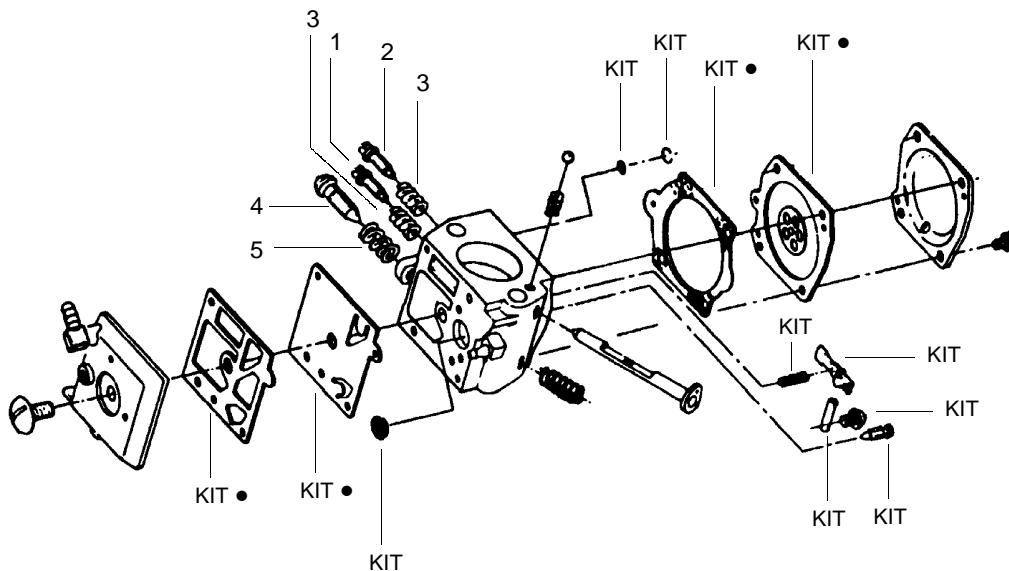

Carburetor Assembly #530069895 (HDA-164)

Carb.
Repair Kit

6

Gasket/
Diaphragm
Kit

7

KEY NO.	PART NO.	DESCRIPTION
1.	530035449	Needle (Low)
2.	530035448	Needle (High)
3.	530035243	Needle Adjust Spring
4.	530035238	Idle Adjust Screw
5.	530035242	Idle Adjust Spring
6.	530069849	Carburetor Repair Kit (KIT=Contents)
7.	530069844	Gasket/Diaphragm Kit (●=Contents)
Not Shown		
	530038317	Limiters Cap (Low)
	530038318	Limiters Cap (High)

✓ = NEW PART NUMBER FOR THIS IPL

★ = REFER TO THE SERVICE REFERENCE INDICATED FOR MORE INFORMATION. (LOCATED AT END OF IPL)