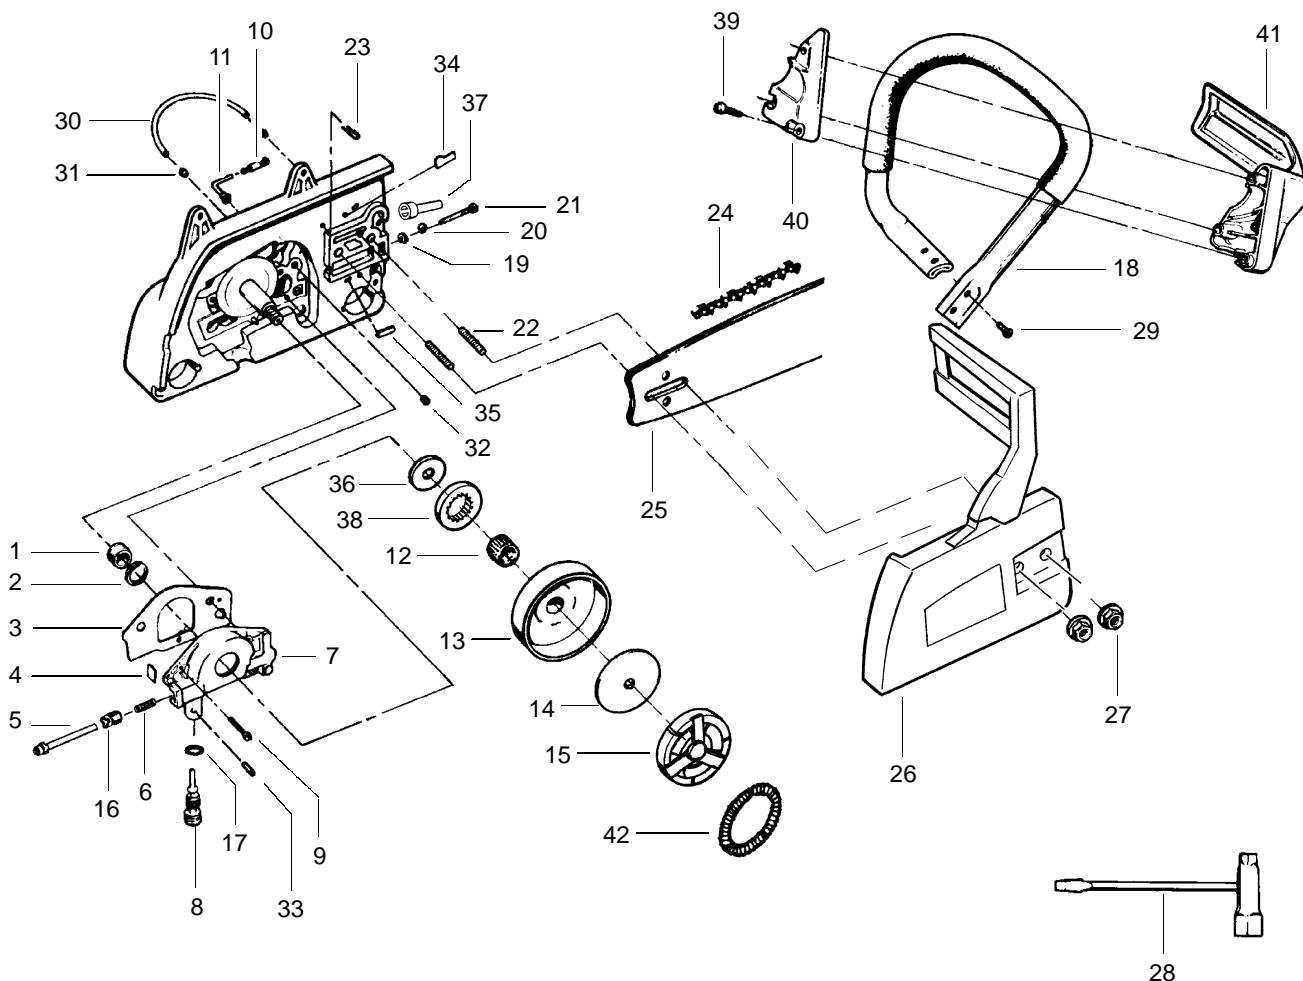

✓ = NEW PART NUMBER FOR THIS IPL     \* = REFER TO THE SERVICE REFERENCE INDICATED FOR MORE INFORMATION. (LOCATED AT END OF IPL)

PARTS LIST NO. <b>530087168</b>		<b>POULAN® PARTS LIST</b>	Chain Saw Model(s): <b>3450 &amp; 3750</b>
DATE <b>1/6/03</b>	REPLACES <b>530087168 - 7/12/01</b>		<b>Note:</b> Illustration may differ from actual model due to design changes

↙ = NEW PART NUMBER FOR THIS IPL

★ = REFER TO THE SERVICE REFERENCE INDICATED FOR MORE INFORMATION. (LOCATED AT END OF IPL)

KEY NO.	PART NO.	DESCRIPTION	KEY NO.	PART NO.	DESCRIPTION
1	530027140	Worm Gear	24	-	Chain
2	530019147	Seal		952051266	Model 3450-20" (72LXP)
3	530069487	Gasket Kit		952051459	Model 3750-22" (72LXP)
4	530027128	Dust Plug	25	-	Bar
5	530014204	Plunger		952044544	Model 3450-20" (SN)
6	530027126	Spring		952044723	Model 3750-22" (SN)
7	530069218	Oil Pump Ass'y.	26	507476721	Chainbrake (Type 4)
8	530015873	Oiler Adjustment Screw	27	530015251	Nut
9	530015871	Screw	28	-	Scrench
10	530027272	Oil Pickup & Filter		530031135	Silver finish (1/2" x 3/4")
11	530027192	Oiler Intake Line		530031146	Gold finish (9/16" x 3/4")
12	530032049	Clutch Bearing	29	530016058	Screw
13	530048083	Drum Sprocket	30	530021061	Oiler Discharge Line
14	530027161	Clutch Plate	31	530002464	Oil Discharge Sleeve
15	-	Clutch Ass'y.	32	530015422	Tubing Nut
	530014161	Model 3450 T1 & T2 & T4	33	530015752	Oiler Adjustment Pin
	530049418	Model 3750 T1 & T2, 3450 T3	34	530027222	Chain Pad - Top
16	530027129	Oil Gear Spur	35	530027223	Chain Pad
17	530019079	"O" Ring	36	530015733	Thrust Washer
18	530047163	Handlebar Ass'y.	37	530029236	Crankcase Plug
19	530023064	Bar Adjusting Pin	38	530048098	Rim Floating (3/8)
20	530038593	Retainer	39	530015509	Screw-Handguard (Type 1-3 only)
21	530016110	Screw	40	530024467	Cap-Handguard (Type 1-3 only)
22	530016238	Bar Stud	41	530024466	Handguard (Type 1-3 only)
23	530015108	Vent Pin	42	530027160	Spring - Clutch