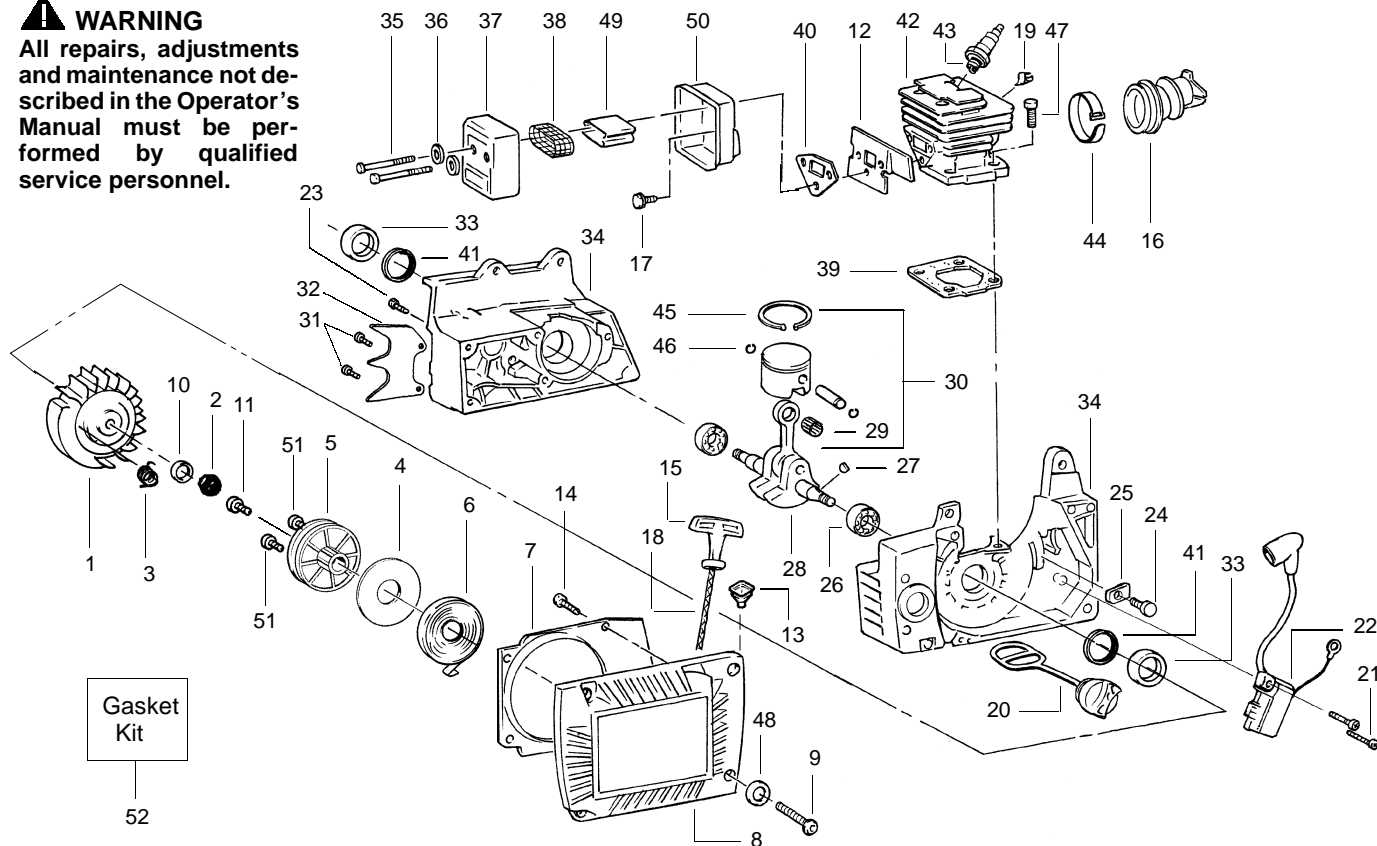

WARNING
All repairs, adjustments and maintenance not described in the Operator's Manual must be performed by qualified service personnel.

Ref.	Part No.	Description	Ref.	Part No.	Description	Ref.	Part No.	Description	
1.	530069890	Flywheel Ass'y.	30.	-	Piston Kit (Includes 29, 46 & 50)	42.	-	Cylinder Ass'y.	
2.	530016348	Nut—Flywheel	*	530071321	Model 3450 T1,T2,T4	530012367	Model 3450 T1	Model 3450 T1	
3.	530023817	Spring—Starter Dog		530069549	Model 3750 T1 & T2, 3450 T3	530403750	Model 3450 T2,T4	Model 3450 T2,T4	
4.	530016242	Washer	31.	530015650	Screw	530069892	Model 3750 T1 & T2 3450 T3	Model 3750 T1 & T2 3450 T3	
5.	530053728	Starter Pulley	32.	952027846	Spur	43.	-	Spark Plug	
6.	530042087	Starter Spring	33.	530019146	Crankshaft Seal	530030123	RCJ-4	RCJ-4	
7.	530052435	Baffle Plate	34.	-	Crankcase Ass'y.	952030164	RCJ-6Y	RCJ-6Y	
8.	530049937	Fan Housing	530014748	Model 3450 T1	44.	530027285	Clamp Ass'y.	Clamp Ass'y.	
9.	530015812	Screw	530069973	Model 3450 T2,T3,T4 3750 T1 & T2	45.	-	Piston Ring	Piston Ring	
10.	530015441	Washer—Conical	35.	-	Screw	530030176	Model 3450 T1,T2,T4	Model 3450 T1,T2,T4	
11.	530015920	Screw	530015718	Model 3450 T1 & T2	530036176	Model 3750 T1 & T2 3450 T3	Model 3750 T1 & T2 3450 T3		
12.	-	Muffler Back Plate	530016259	Model 3750 T1 & T2, 3450 T3,T4	46.	530015697	Retainer	Retainer	
	530053333	Model 3450 T1 & T2	36.	530015722	Washer	47.	530001624	Screw	
	530049392	Model 3750 T1	37.	-	Muffler Cover Ass'y.	48.	530015629	Washer	
	530053595	Model 3750 T2 & 3450 T3 & T4	38.	530049481	Model 3450 T1 & T2	49.	-	Muffler Diffuser	
13.	530069235	Eyelet Replacement Kit	530069796	Model 3750 T1	530053358	Model 3450 T1 & T2	Model 3450 T1 & T2		
14.	530015241	Screw	530053465	Model 3750 T2 & 3450 T3,T4	530049362	Model 3750 T1 & T2 3450 T3,T4	Model 3750 T1 & T2 3450 T3,T4		
15.	530049797	Starter Handle	39.	-	Cylinder Gasket KIT	50.	-	Muffler Body	
16.	530030202	Boot	530069487	Model 3450 T1	530049480	Model 3450 T1 & T2	Model 3450 T1 & T2		
17.	530016291	Screw	530069487	Model 3450 T2,T4	530049361	Model 3750 T1	Model 3750 T1		
18.	530053730	Rope Kit	530069487	Model 3750 T1 & T2 3450 T3	530053596	Model 3750 T2 & 3450 T3,T4	Model 3750 T2 & 3450 T3,T4		
19.	530015696	Clip	40.	-	Muffler Gasket	51.	530016080	Screw—Starter Pulley	
20.	530010846	Oil Cap Ass'y.	530021119	Model 3450 T1	Not Shown	52.	530069487	Kit—Gasket	
21.	530015708	Screw	530019254	Model 3450 T2,T4		530085732	Manual (T1-3)	Manual (T1-3)	
22.	530039128	Ignition Module	530021118	Model 3750 T1 & T2 3450 T3		530086533	Manual (T4)	Manual (T4)	
23.	530015707	Screw	41.	530001516		Snap Ring	530047839	Warning Decal	Warning Decal
24.	530015306	Screw				530047941	Kickback Warning Decal	Kickback Warning Decal	
25.	530027264	Clamp							
26.	530032093	Crankshaft Bearing							
27.	530002595	Flywheel Key							
28.	530027143	Connecting Rod Ass'y.							
29.	530032111	Piston Pin Bearing							

✓ = NEW PART NUMBER FOR THIS IPL   * = REFER TO THE SERVICE REFERENCE INDICATED FOR MORE INFORMATION. (LOCATED AT END OF IPL)