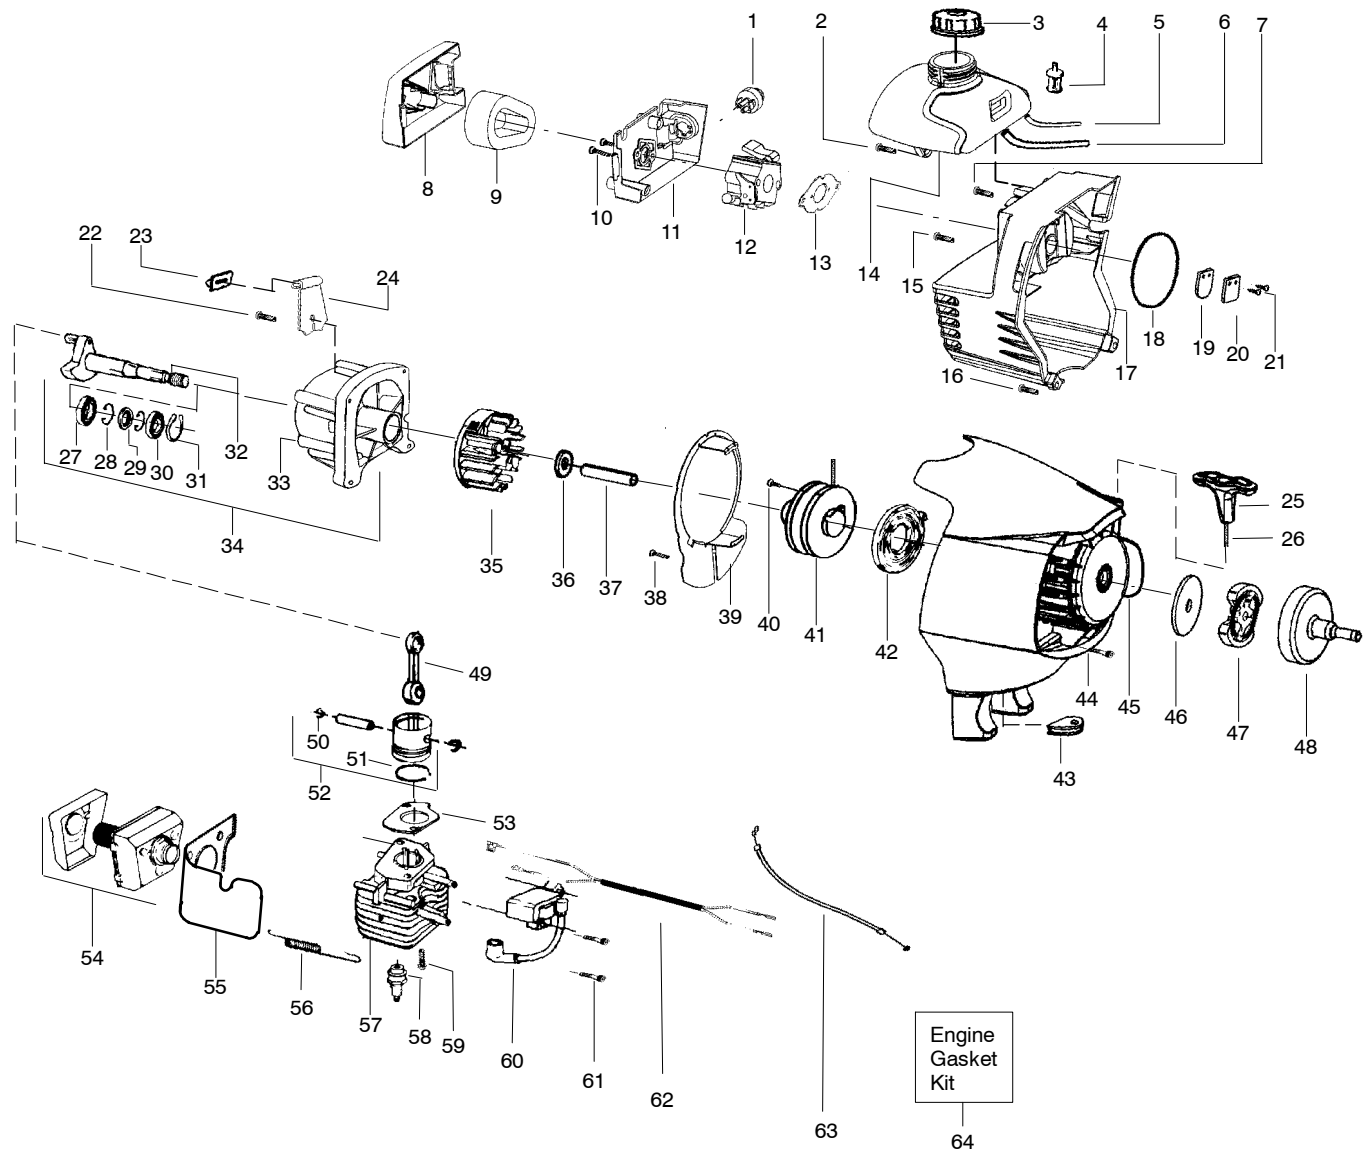

Ref.	Part No.	Description	Ref.	Part No.	Description	Ref.	Part No.	Description
1.	530047721	Bulb-purge	23.	530055492	Isolator-fuel tank	44.	530015810	Screw-F/hsg
2.	530015843	Screw-tank	24.	530054941	Ret.-fuel tank	45.	530055248	Housing-Fan w/eyelet
3.	530049386	Assy-Fuel cap	25.	530054834	Handle-starter	46.	530094189	Washer-Clutch
4.	530095646	Assy-Fuel pick-up	26.	530071400	Kit-Rope	47.	530055122	Assy.-Clutch
5.	530071404	Kit-Fuel line	27.	530032103	Bearing-inner	48.	530028799	Assy-Drum
6.	530069216	Kit-Fuel/Purge line	28.	530015787	Retainer	49.	530010960	Assy-Connecting rod
7.	530015775	Screw	29.	530019158	Seal	50.	530015162	Retainer-piston pin
8.	530054935	Cover-Air box	30.	530032102	Bearing-outer	51.	530025875	Ring-Piston
9.	530054946	Filter-Air	31.	530015789	Retainer-crankshaft	52.	530069277	Kit-Piston
10.	530015849	Screw-carb.	32.	530054948	Assy-crankshaft	53.	530071401	Gasket-Cylinder (kit)
11.	530054934	Air Box	33.	530012514	Assy-crankcase	54.	530069310	Kit-Muffler
12.	530071637	Kit-Carb. (WT628)	34.	530071685	Assy-c'case/c'shaft	55.	530053346	Heat shield/air dam
13.	530071401	Gasket-Carb. (kit)	35.	530071402	Kit-Flywheel Assy.	56.	530036409	Spring-muffler
14.	530055317	Assy-Fuel tank	36.	530016030	Washer	57.	530071581	Kit-Cylinder
15.	530015771	Screw-crankcase	37.	530055620	Spacer	58.	952030249	Spark plug (RCJ-6Y)
16.	530015952	Screw-shrd to f/hsg.	38.	530015775	Screw-baffle	59.	530001624	Bolt-Cylinder
17.	530056044	Shroud	39.	530056864	Plate-baffle	60.	530039218	Module-Ignition
18.	530071401	O-ring-c/case (kit)	40.	530016391	Screw-rope	61.	530016357	Screw-module
19.	530027593	Valve-reed	41.	530071399	Kit-pulley (incl. #40)	62.	530057238	Assy-Rear wire
20.	530054596	Stop-reed	42.	530042086	Spring-starter	63.	530054942	Assy-Throttle Cable
21.	530016064	Screw-reed valve	43.	530019182	Grommet	64.	530071401	Kit-Gasket (Incl. 13,18,53)
22.	530015875	Screw-tank retainer						

✂ = NEW PART NUMBER FOR THIS IPL

★ = REFER TO THE SERVICE REFERENCE INDICATED FOR MORE INFORMATION. (LOCATED AT END OF IPL)