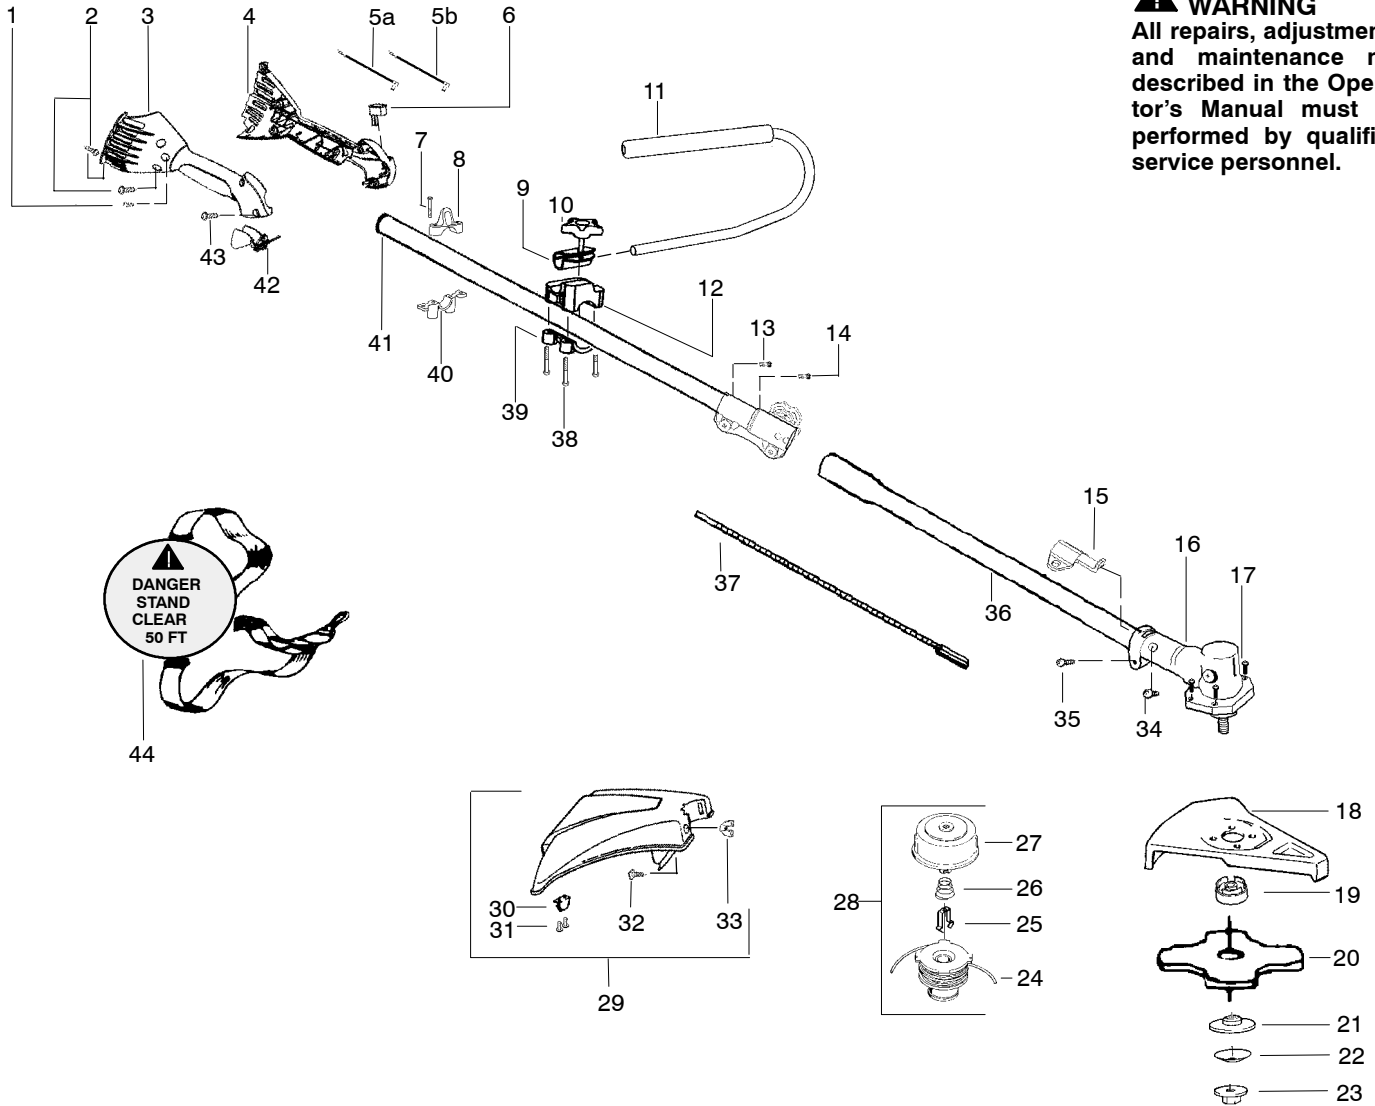

**⚠ WARNING**  
All repairs, adjustments and maintenance not described in the Operator's Manual must be performed by qualified service personnel.

Ref.	Part No.	Description	Ref.	Part No.	Description	Ref.	Part No.	Description
1.	530015805	Screw-alignment	16.	530071585	Kit-Gearbox	35.	530016014	Screw
2.	530015886	Screw	17.	530016312	Screw	36.	530096023	Assy-Lower Shaft
3.	530054837	Throttle hsg-right	18.	530071383	Kit-Metal Shield	37.	530096183	Shaft-Flex (lower)
4.	530071553	Kit-Left throttle hsg	19.	530095815	Dust cup	38.	530015940	Screw
5.	----	Assy-Wire	20.	952711584	Accy.-Weed Blade	39.	530095905	Clamp-Tube
	530054943	(A)Assy-Front Wire	21.	530095816	Washer	40.	530055394	Clamp-Harness (lower)
	530055724	(B)Assy-Front Wire (Upper)	22.	530016240	Washer-Belleville	41.	530071607	Kit-Upper Shaft (Incl. Flex and clamp)
6.	530069572	Kit-Switch	23.	530015793	Nut-Flange	42.	530054940	Lever-Throttle
7.	530015770	Screw	24.	952711580	Accy-Wound Spool	43.	530015886	Screw
8.	530055392	Clamp-Harness (upper)	25.	530401957	Retainer-Spool	44.	530094417	Shoulder Strap
9.	530095970	Clamp-Handlebar	26.	530053241	Spring-Return			Not Shown
10.	530016336	Knob	27.	530095772	Assy-Hub/Arbor			
11.	530071394	Assy.-Handlebar (incl. grip, cap, decal)	28.	952711581	Accy-Cutting Head			
			29.	530069779	Kit-Shield Assy. (incl. 30-33)			
12.	530095971	Base-Clamp	30.	530052285	Limiters-Line		530163727	Operator Manual
13.	530016343	Screw-Align	31.	530015805	Screw		530059209	Decal-Shaft Warning
14.	530016344	Screw	32.	530015820	Bolt		530056335	Decal-Blade Direction
15.	530095812	Bracket-Shield	33.	530016118	Wingnut		530057369	Decal-Start Inst.
			34.	530016224	Screw		530031159	Wrench-Hex 5/32"
							530071717	Kit-Choke Lever