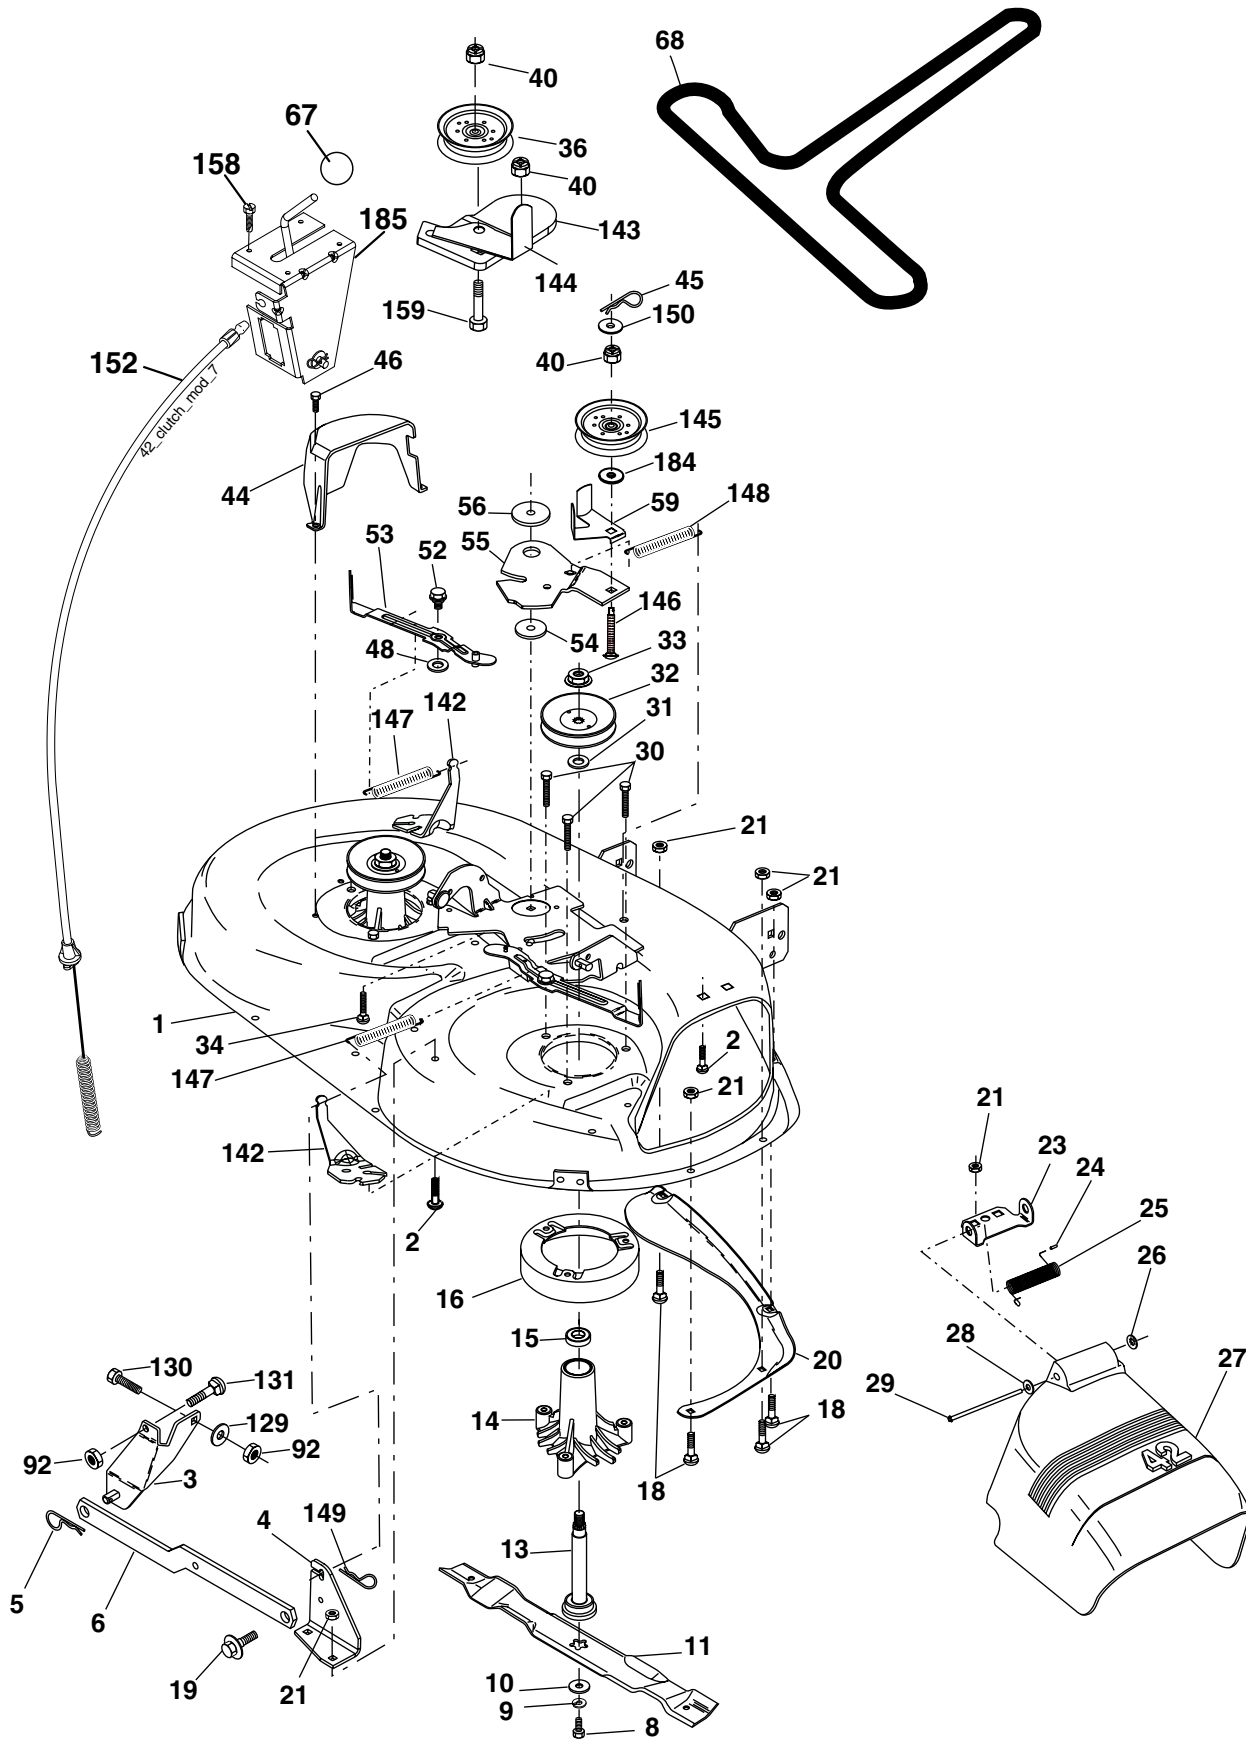

TRACTOR - - MODEL NUMBER HD21H42 (96016000300)

MOWER DECK

42_D_man-t-path_stlt_3

TRACTOR - - MODEL NUMBER HD21H42 (96016000300)

MOWER DECK

KEY NO.	PART NO.	DESCRIPTION	KEY NO.	PART NO.	DESCRIPTION
1	165892	Mower Deck Assembly, 42"	44	140088	Guard, Mandrel, LH
2	72140506	Bolt	45	4497H	Retainer
3	138017	Bracket Asm Fr. Sway Bar 3/42	46	137729	Screw, Thdrol 1/4-20 x 5/8 T
4	165460	Bracket Asm Deck 42" Sway Bar	48	133944	Washer, Hardened
5	4939M	Retainer Spring	52	139888	Bolt, Shoulder 5/16-18 unc
6	178024	Bar Sway Deck	53	184907	Arm Assembly, Pad, Brake
8	850857	Bolt 3/8-24 x 1.25 Gr. 8 patched	54	178515	Washer, Hardened
9	10030600	Washer, Lock	55	155046	Arm, Idler
10	140296	Washer, Hardened	56	165723	Spacer, Retainer
		(The following Blades are available)	59	141043	Guard TUV Idler
11	138971	Blade Mower 42" Hi-Lift	67	106932X	Knob Round
		(for bagging and discharging)	68	144959	V-Belt, 42" Mower
--	134149	Blade, Mulching 42" Std	92	73800600	Nut Lock Hex W/Ins 3/8-16 UNC
		(for mulching mowers only)	129	19131312	Washer 13/32 x 13/16 x 12 Ga.
--	139775	Blade Mulching 42" Premium	130	74780616	Bolt Fin Hex 3/8-16 UNC x Gr. 5
		(For better wear when mulching)	131	72140608	Bolt RDHD SQNK 3/8-16 UNC x 1
13	137645	Shaft Assembly, Mandrel, Vented	142	165890	Arm Spring Brake Mower
14	128774	Housing, Mandrel, Vented	143	157109	Bracket Arm Idler 42"
15	110485X	Bearing, Ball, Mandrel	144	158634	Keeper Belt 42" Clutch Cable
16	174493	Stripper, Mandrel Deck	145	165888	Pulley Idler Flat
18	72140505	Bolt, Carriage 5/16-18 x 5/8	146	171977	Bolt Carriage Idler
19	132827	Bolt, Shoulder	147	131335	Spring Extension
20	159770	Baffle, Vortex	148	169022	Spring Return Idler
21	73680500	Nut	149	165898	Retainer Spring Yellow
23	177563	Bracket, Deflector Mower 42"	150	19091210	Washer 9/32 x 3/4 x 10 Ga.
24	105304X	Cap, Sleeve 80 x 112 Blk Mower	152	169676	Clutch Cable 42"
25	123713X	Spring, Torsion, Deflector 2 52	158	17720408	Screw Hex Thd Cut 1/4-20 x 1/2
26	110452X	Nut, Push Phos & Oil	159	72140614	Bolt Rdhd Sqn 3/8-16 unc x 1-3/4
27	130968X428	Shield, Deflector 42" Blk	184	19131410	Washer 13/32 x 7/8 x 10 Ga.
28	19111016	Washer 11/32 x 5/8 x 16 Ga.	185	188234	Head Asm Cable Clutch
29	131491	Rod, Hinge 42" 6 75 W/G	--	130794	Mandrel Assembly (Includes Hous- ing Shaft and Shaft Hardware Only - Pulley Not Included)
30	173984	Screw Thdrol	--	171639	Replacement Mower, Complete
31	187690	Washer, Spacer Mower Vented			
32	153535	Pulley, Mandrel			
33	178342	Nut, Toplock			
34	72110612	Bolt Carr SH 3/8-16 x 1-1/2 Gr.5			
36	131494	Pulley, Idler, Flat			
40	73900600	Nut Lock 3/8-16			

NOTE: All component dimensions given in U.S. inches
1 inch = 25.4 mm