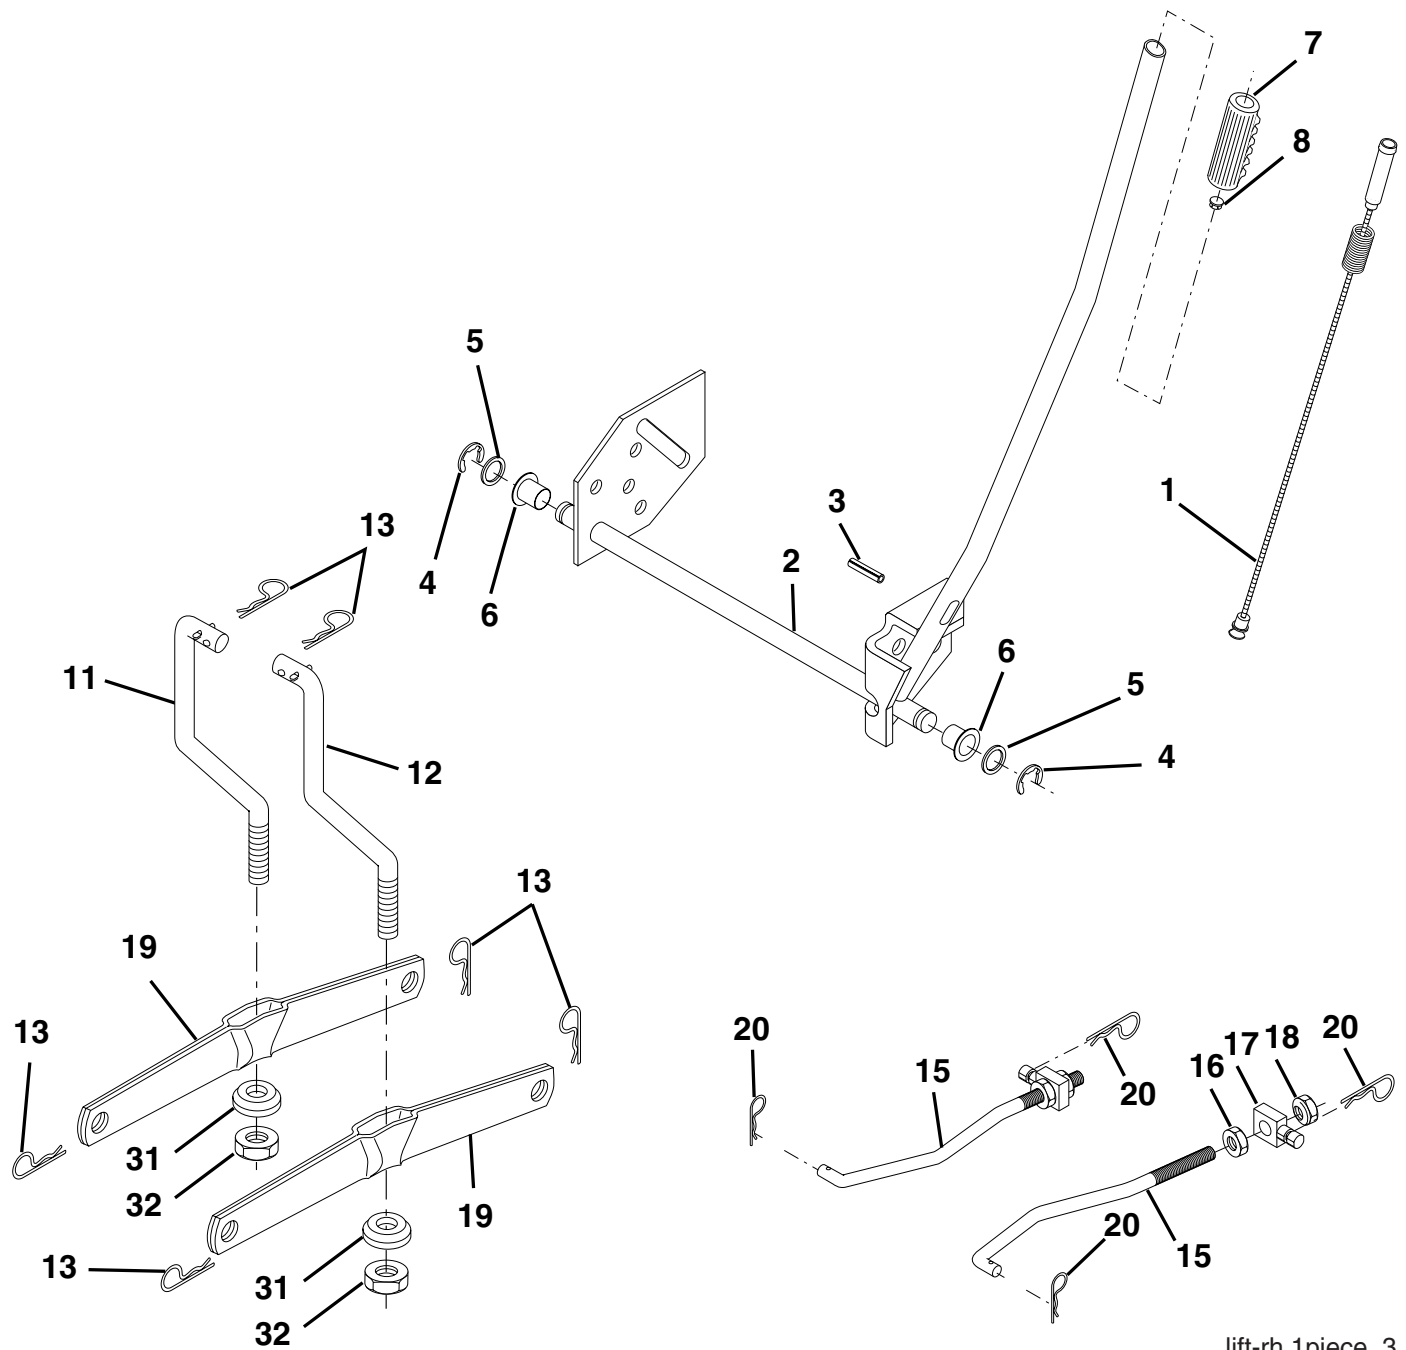

TRACTOR - - MODEL NUMBER HD21H42 (96016000300)

MOWER LIFT

lift-rh.1piece_3

KEY NO.	PART NO.	DESCRIPTION
1	159461	Wire Asm Inner/Sprg W/plunger
2	159476	Shaft Asm Lift RH w/Inf
3	188822	Pin Groove 5/16 Dia x 1.875
4	12000002	E Ring #5133-62
5	19211621	Washer 21/32 x 1 x 21 Ga.
6	120183X	Bearing Nylon Blk 629 Id
7	125631X	Grip Handle
8	124526X	Button Plunger
11	139865	Link Lift LH Fixed Length
12	139866	Link Lift RH Fixed Length
13	4939M	Retainer Spring

KEY NO.	PART NO.	DESCRIPTION
15	173288	Link Front
16	73350800	Nut Jam Hex 1/2-13 unc
17	175689	Trunnion
18	73800800	Nut Lock W/Wsh 1/2-13 unc
19	139868	Arm Suspension Rear
20	163552	Retainer Spring
31	169865	Bearing Pvt Lift
32	73540600	Nut Crownlock 3/8 - 24

NOTE: All component dimensions given in U.S. inches
1 inch = 25.4 mm