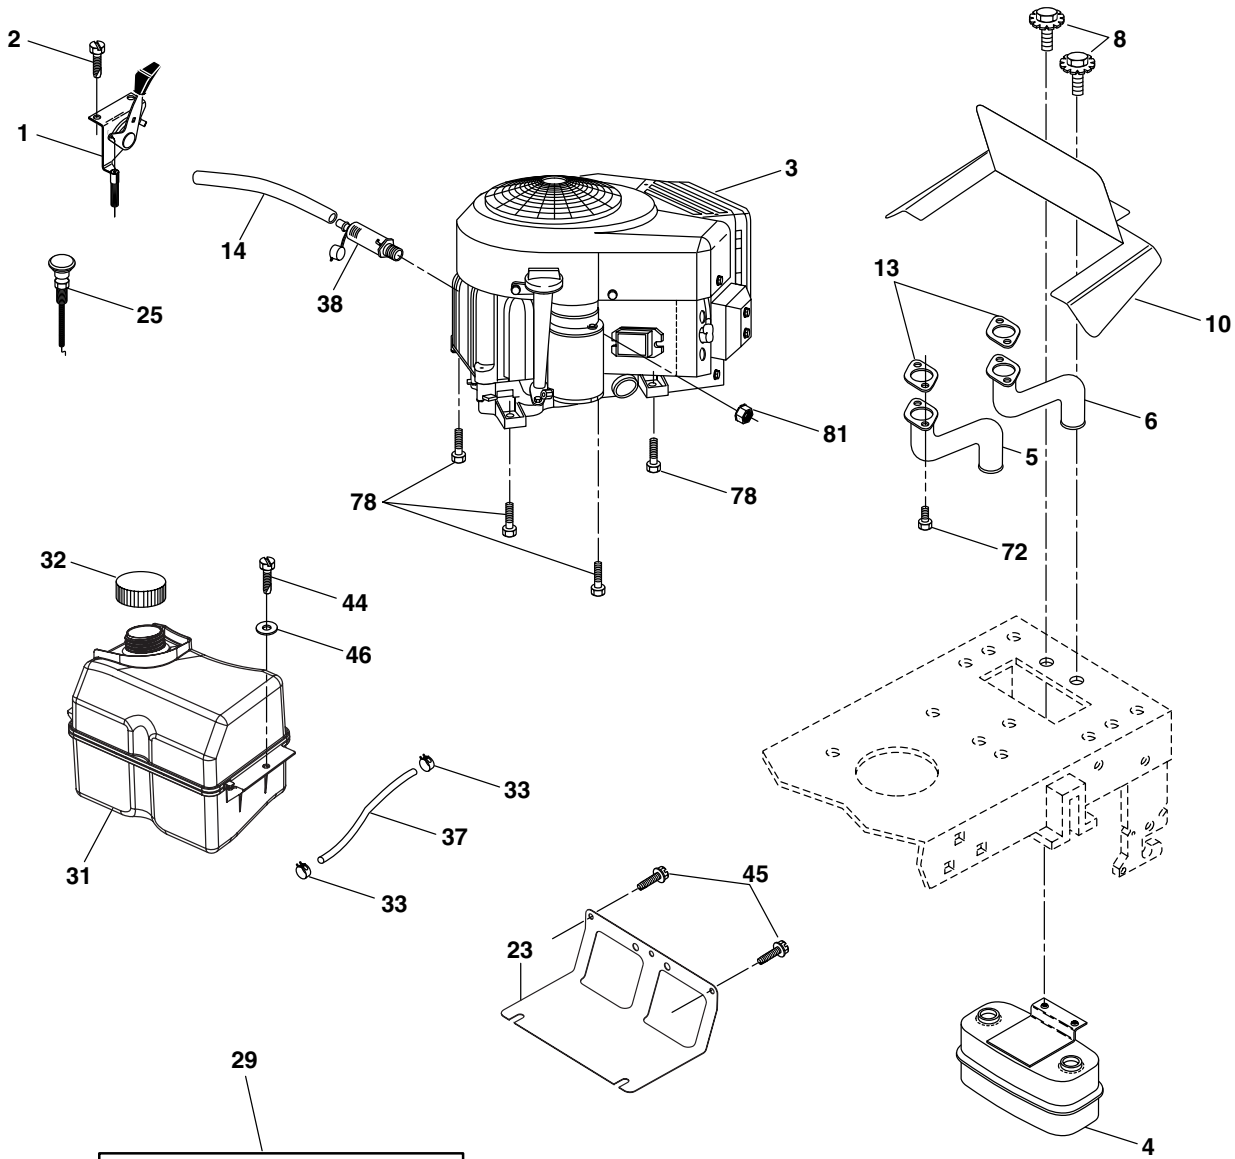

TRACTOR - - MODEL NUMBER HD21H42 (96016000300)

ENGINE

OPTIONAL EQUIPMENT
Spark Arrester

engine-bs intek-twin_43

KEY NO.	PART NO.	DESCRIPTION
1	170551	Control, Throttle
2	17720408	Screw Hex Thd Cut 1/4-20 x 1/2
3	-----	Engine Briggs Model 406677 (Order Parts from Engine Mfg.)
4	149723	Muffer
5	159955	Exhaust Tube LH
6	160589	Exhaust Tube RH
8	171877	Bolt 5/16-18 UNC x 3/4
10	162797	Shield Browning
13	165391	Muffler Gasket
14	148456	Tube Oil Drain
23	169837	Shield, Browning/Debris Guard
25	187766X428	Control Choke
29	137180	Arrester, Spark
31	185534	Tank, Fuel
32	140527	Cap, Fuel
33	123487X	Clamp, Hose Blk
37	137040	Line, Fuel

KEY NO.	PART NO.	DESCRIPTION
38	181654	Plug Drain Oil Easy
44	17670412	Screw Hex Wsh Thdrol 1/4-20 x 3/4
45	17000612	Screw Hex Wsh Thdrol 3/8-16 x 3/4
46	19091416	Washer 9/32 x 7/8 x 16 Ga.
72	183906	Screw Hex 5/16-18 x 1
78	17060624	Screw 3/8-16 x 1-1/2
81	73510400	Nut Keps Hex 1/4-20 unc

NOTE: All component dimensions given in U.S. inches
1 inch = 25.4 mm

For engine service and replacement parts, call the toll free number for your engine manufacturer listed below:

Briggs & Stratton	1-800-233-3723
Kohler Co.	1-800-544-2444
Tecumseh Products	1-800-558-5402
Honda Engines	1-800-426-7701
Kawasaki	1-949-460-5688