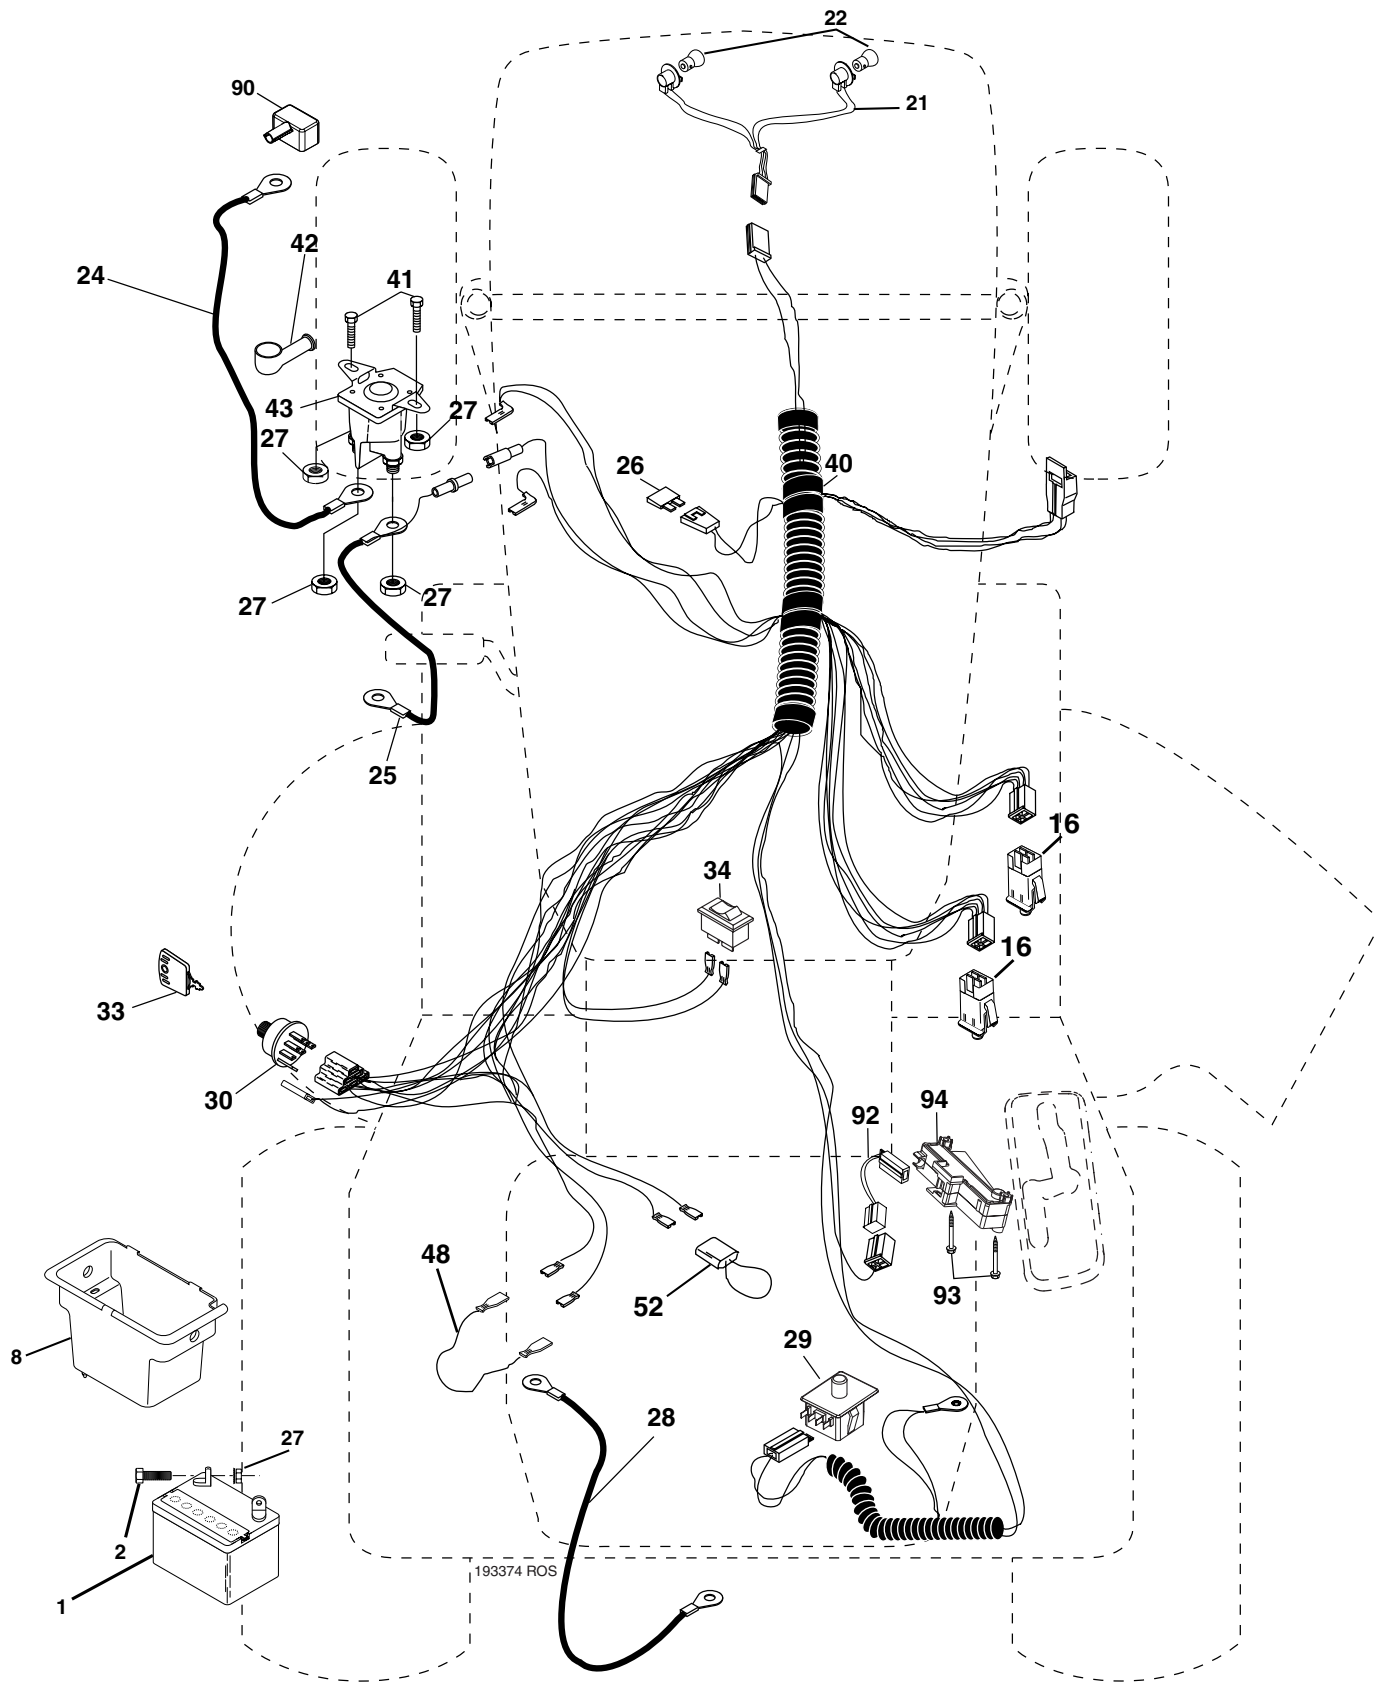

TRACTOR -- MODEL NUMBER HD21H42 (96016000300)

ELECTRICAL

193374 ROS

TRACTOR - - MODEL NUMBER HD21H42 (96016000300)

ELECTRICAL

KEY NO.	PART NO.	DESCRIPTION
1	144927	Battery
2	74760412	Bolt Hex Hd 1/4-20 unc x 3/4
8	176689	Box Battery
16	176138	Switch Interlock
21	183759	Harness Socket Light
22	4152J	Bulb, Light # 1156
24	4799J	Cable Battery
25	146147	Cable Battery 6 Ga. Red w/16 wire 44"
26	175158	Fuse
27	73510400	Nut Keps Hex 1/4-20 unc
28	4207J	Cable Ground 12" Blk 6 Ga.
29	192749	Switch Seat
30	193350	Switch Ign
33	140401	Key Ign Molded Generic
34	110712X	Switch Light/Reset
40	193374	Harness Ign
41	71110408	Bolt Fin Hex 1/4-20 unc x 1/2
42	131563	Cover Terminal Red
43	178861	Solenoid
48	140844	Adapter Ammeter
52	141940	Protection Loop
90	180449	Cover Terminal
92	193465	Harness Pigtail Reverse Switch
93	192540	Screw Plastite 10-14 x 2.0
94	191834	Module Reverse ROS

NOTE: All component dimensions given in U.S. inches
1 inch = 25.4 mm