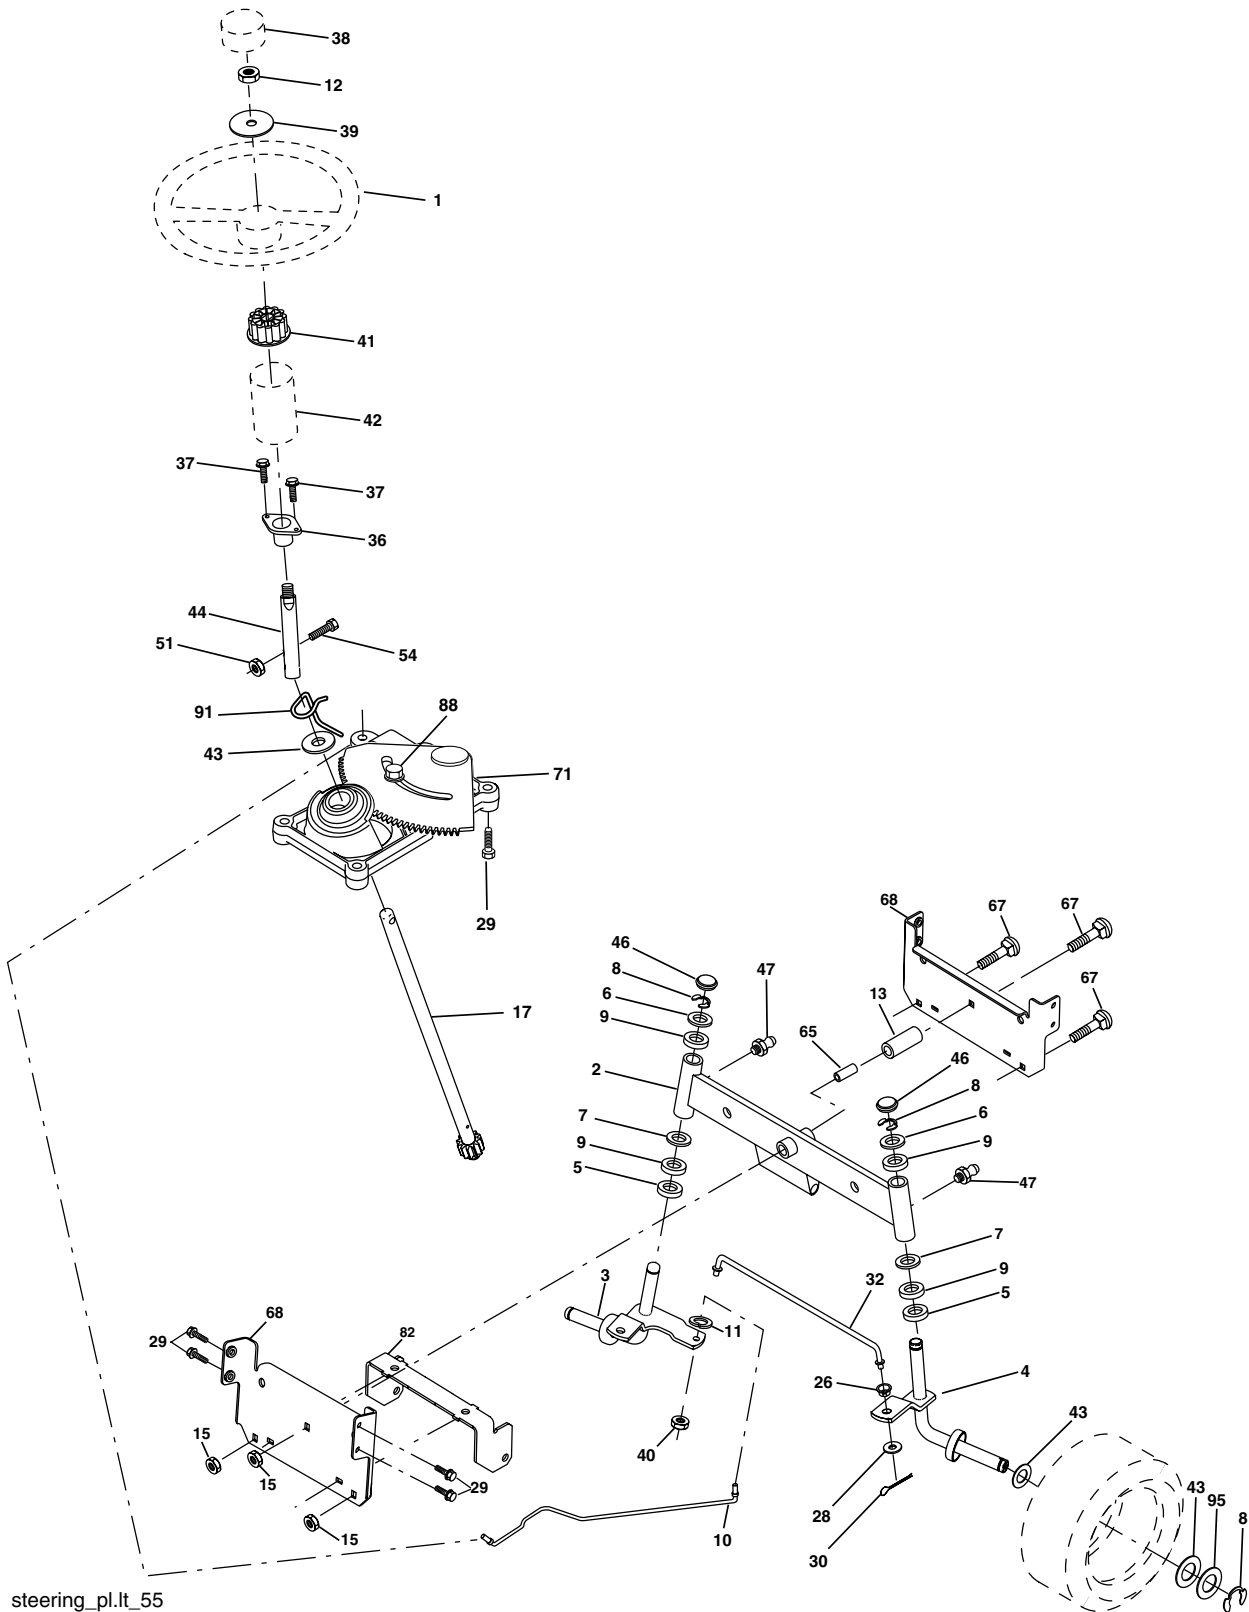

TRACTOR - - MODEL NUMBER HD21H42 (96016000300)

STEERING ASSEMBLY

steering_pl.lt_55

TRACTOR - - MODEL NUMBER HD21H42 (96016000300)
STEERING ASSEMBLY

KEY NO.	PART NO.	DESCRIPTION
1	186780	Wheel Steering
2	175131	Axle Asm
3	169840	Spindle Asm LH
4	169839	Spindle Asm RH
5	6266H	Bearing Race Thrust Harden
6	121748X	Washer 25/32 x 1-5/8 x 16 Ga.
7	19272016	Washer 27/32 x 1-1/4 x 16 Ga.
8	12000029	Ring Klip #t5304-75
9	3366R	Bearing
10	175121	Link Drag
11	10040600	Washer Lock Hvy Hlcl Spr 3/8
12	73940800	Nut Hex Jam Toplock 1/2-20 UNF
13	136518	Spacer Brg Axle Front
15	145212	Nut Hex Flange Lock
17	180641	Shaft Asm Steering
26	126847X	Bushing Link Drag
28	19131416	Washer 13/32 x 7/8 x 16 Ga.
29	17000612	Screw 3/8-16 x .75
30	76020412	Pin Cotter 1/8 x 3/4
32	192757	Rod Tie
36	155099	Bushing Strg
37	152927	Screw
38	192916	Insert Cap Strg Wh
39	19183812	Washer 9/16 ID x 2 3/8 OD 12 Ga.
40	73540600	Crownlock nut
41	186737	Adaptor Wheel Strg
42	145054X428	Boot Steering Dash
43	121749X	Washer 25/32 x 1 1/4 x 16 Ga.
44	180640	Extension Steering Shaft
46	121232X	Cap Spindle Fr Top Blk
47	183226	Fitting Grease
51	73540400	Nut Crownlock 1/4-28
54	71130420	Bolt Hex 1/4-28 UNF x 1-1/4 Gr. 8
65	160367	Spacer Brace Axle
67	72110618	Bolt RDHD SQNK 3/8-16 x 2 1/4
71	175146	Steering Asm
68	169827	Axle, Brace
82	169835	Bracket Susp Chassis Front
88	175118	Bolt Shoulder 7/16-20 unc
91	175553	Clip Steering
95	188967	Washer Harden .739 x 1.637 x .060

NOTE: All component dimensions given in U.S. inches
1 inch = 25.4 mm