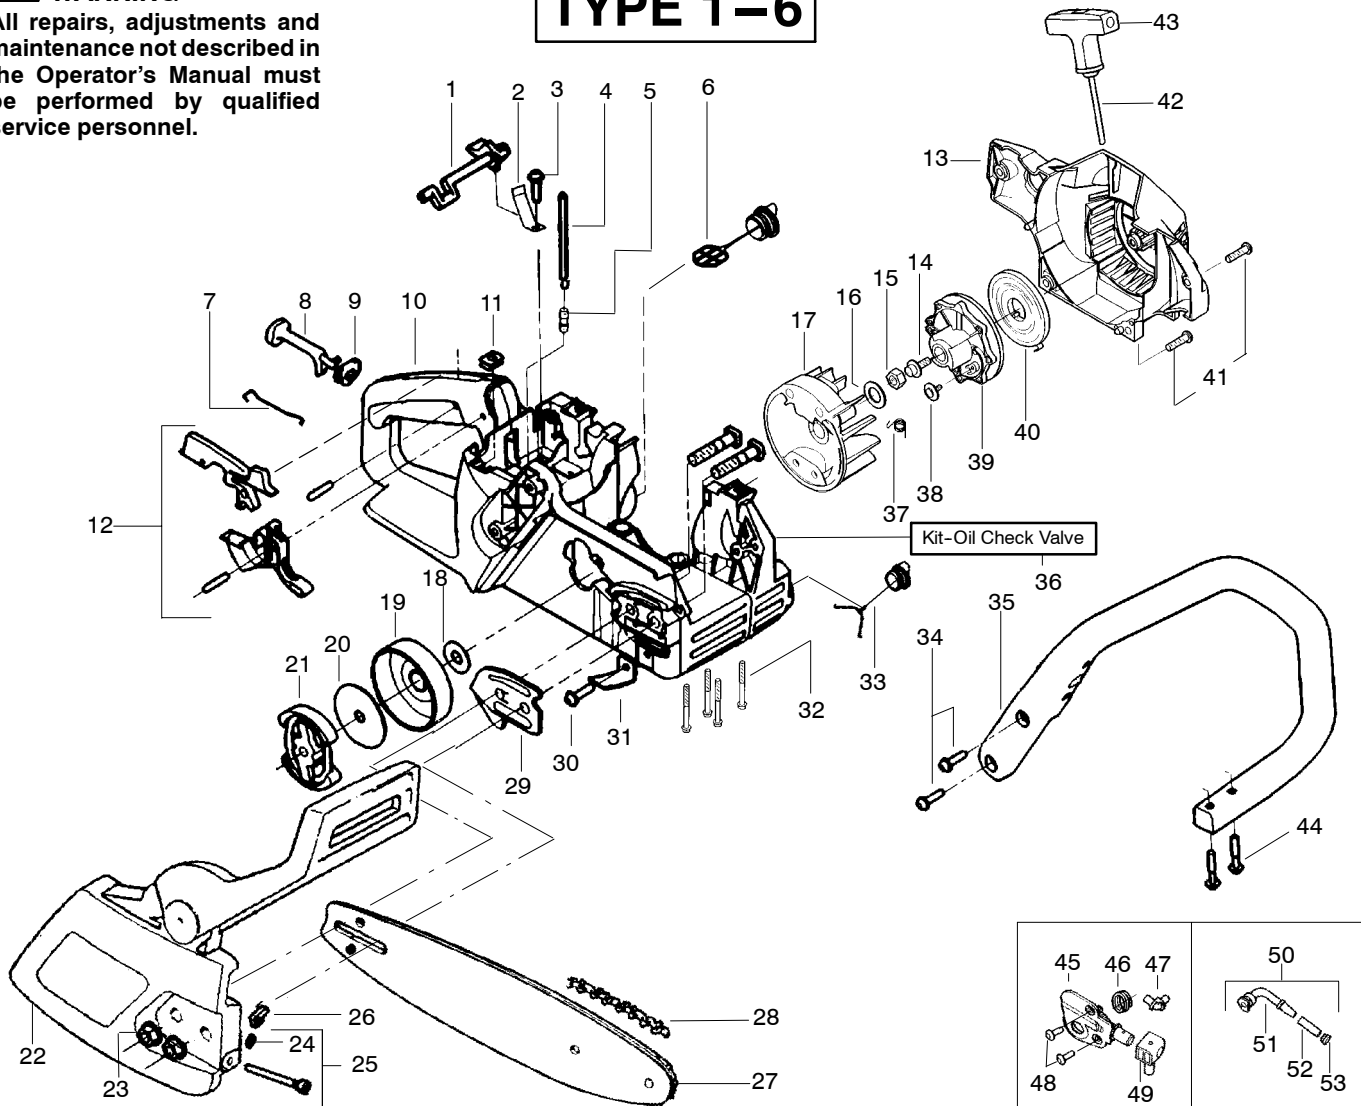

⚠ WARNING

All repairs, adjustments and maintenance not described in the Operator's Manual must be performed by qualified service personnel.

TYPE 1-6

Ref.	Part No.	Description	Ref.	Part No.	Description	Ref.	Part No.	Description
1.	530038227	Lever-Switch (Includes Pin)	21.	530014949	Assy. - Clutch	41.	530015892	Screw.
2.	530016149	Spring-Switch	22.	530054735	Assy-Chain Brake	42.	530069232	Kit-Rope
3.	530015775	Screw	23.	530015917	Nut-Bar Mounting	43.	530056402	Handle-Starter
4.	530069216	Kit-Fuel Line (Large)	24.	530038593	Retainer-Bar Adjust	44.	530015940	Screw
5.	530023877	Fitting	25.	530069611	Kit-Bar Adjust (incl.24,26)	45.	530071259	Kit-Oil Pump
6.	530047192	Assy-Fuel Cap	26.	530015826	Pin-Bar Adjust			(incl 46,47,49)
7.	530037809	Wire-Throttle	27.	952044368	Bar-14"	46.	530037820	Gear-Worm Spring
8.	530047989	Lever-Choke	28.	952051209	Chain-14"	47.	530049477	Elbow-Oil Pickup
9.	530038406	Grommet-Choke Knob	29.	530038238	Plate-Bar Mounting	48.	530016064	Screw
10.	530069822	Kit-Chassis Assy.	30.	530015814	Screw	49.	530019206	Seal Block
11.	530015922	Nut-Speed	31.	530029850	Chain Catcher	50.	530047663	Assy-Oil-Pickup
12.	530071305	Kit-Trigger & Lockout	32.	530016132	Screw			(Incl. 51-53)
13.	530049334	Housing-Fan	33.	530010846	Assy-Oil Cap	51.	530038373	Pickup-Oiler
14.	530015920	Screw	34.	530015814	Screw	52.	530037821	Filter-Oil
15.	530016134	Nut-Flywheel	35.	530056798	Handle-Front	53.	530030189	Plug-Oil Filter
16.	530015127	Washer-Flywheel	36.	530071666	Kit-Oil Check Valve			
17.	530039209	Assy-Flywheel	37.	530023817	Spring - Starter Dog			
18.	530015907	Washer - Thrust	38.	530016080	Screw			
19.	530047061	Assy-Drum W/brg.	39.	530037817	Pulley-Starter			
20.	530015611	Washer-Clutch	40.	530027531	Spring-Starter			