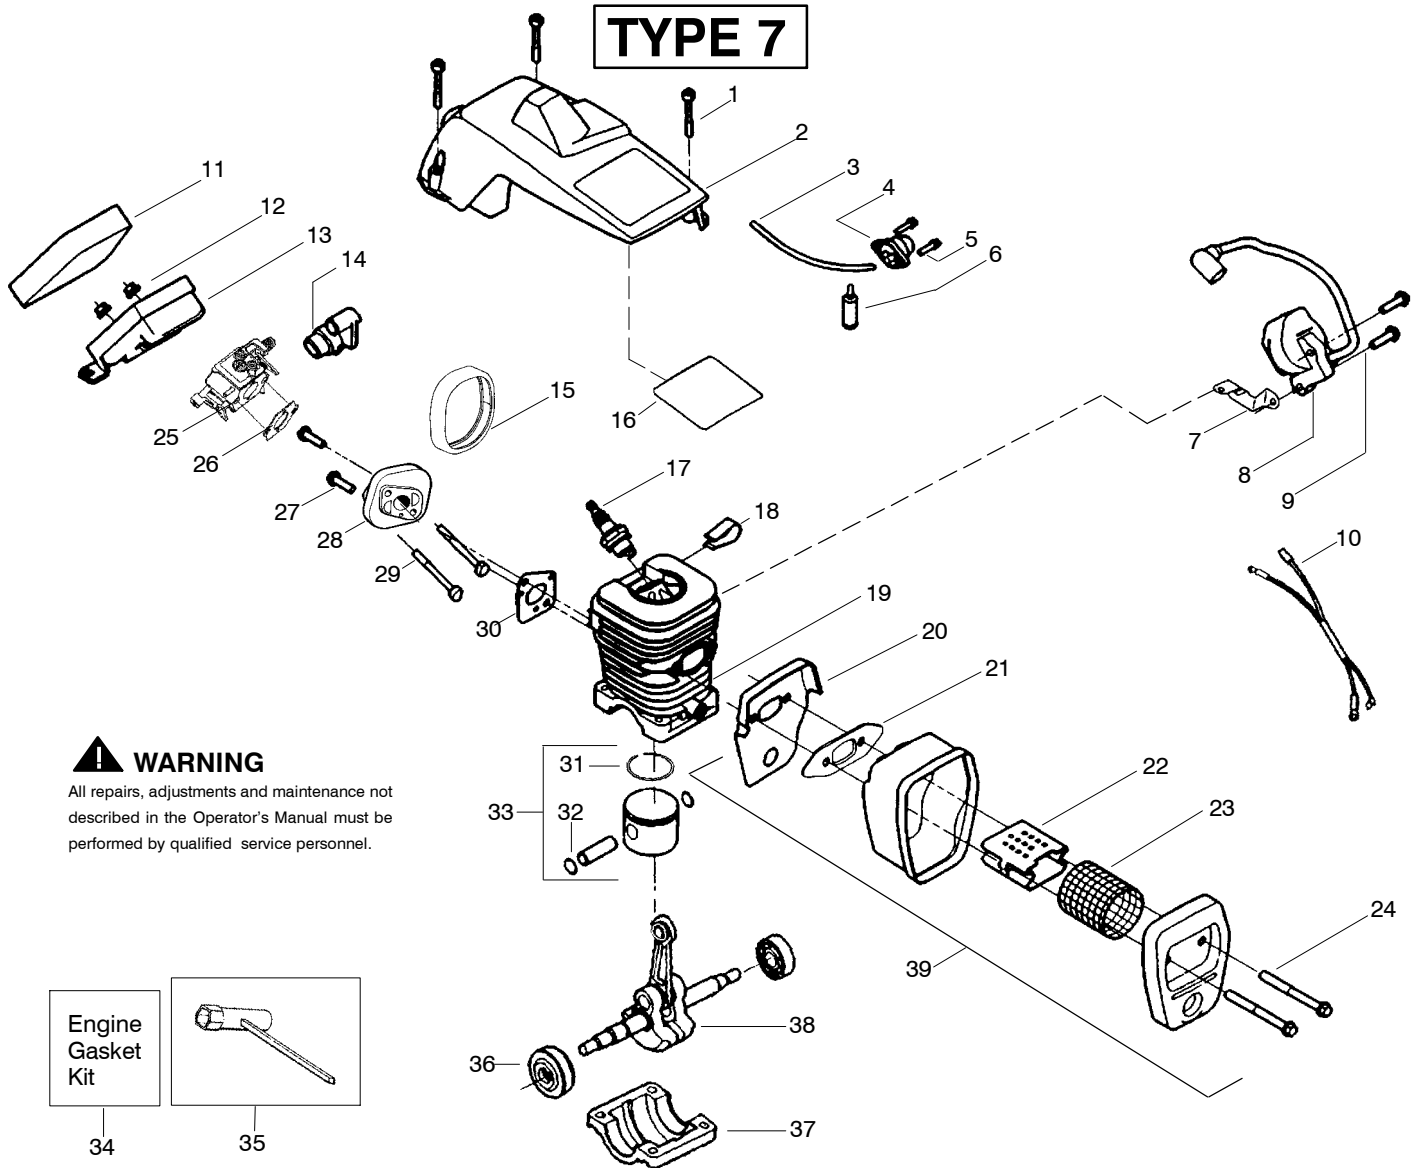

WARNING

All repairs, adjustments and maintenance not described in the Operator's Manual must be performed by qualified service personnel.

Ref.	Part No.	Description	Ref.	Part No.	Description	Ref.	Part No.	Description
1.	530016153	Screw	19.	530012550	Cylinder	33.	530071408	Kit-Piston (Incl. 31 & 32)
2.	530055637	Assy-Cylinder Shield (includes # 16)	20.	530049870	Backplate-Muffler	34.	530069608	Kit-Engine Gasket (Incl. 21, 26 & 30)
3.	530069247	Kit-Fuel Line (Small)	21.	530069608	Gasket-Muffler(kit)	35.	530031163	Bar Wrench
4.	530047213	Assy-Air Purge	22.	530037813	Diffuser-Muffler	36.	530056363	Assy-Seal & Bearing
5.	530015780	Screw	23.	530036103	Screen-Spark	37.	530037935	Cap-Crankcase
6.	530095646	Assy-Fuel Pick-up	24.	530016132	Bolt-Muffler	38.	530047062	Assy-Crankshaft
7.	530047442	Strap-Ground	25.	---	Kit-Carburetor	39.	530047207	Assy-Muffler (Incl. 20-24)
8.	530039198	Ignition Module	↗	530071820	Zama (W-20)			Not Shown
9.	530015814	Screw	↗	530071821	Walbro (WT-662)			
10.	530052296	Assy-Wire Harness	26.	530069608	Gasket-Carb. (kit)			
11.	530037793	Foam-Air Filter	27.	530016386	Screw			
12.	530016101	Nut	28.	530049700	Carb. Adapter			
13.	530057480	Assy-Air Box	29.	530016187	Screw			
14.	530035526	Grommet-Carb Adjust	30.	530069608	Gasket-Adaptor(kit)	↗	530164603	Manuals
15.	530054144	Seal-Carb Adapter	31.	530038729	Ring-Piston	↗	530057757	Decal-Warning
16.	530055698	Reflector-Heat	32.	530015697	Retainer-Piston Pin	↗	530057268	Decal-Start Inst.
17.	952030150	Spark Plug (RCJ-7Y)						
18.	530016136	Clip-High Tension Lead						

↗ = NEW PART NUMBER FOR THIS IPL   * = REFER TO THE SERVICE REFERENCE INDICATED FOR MORE INFORMATION. (LOCATED AT END OF IPL)