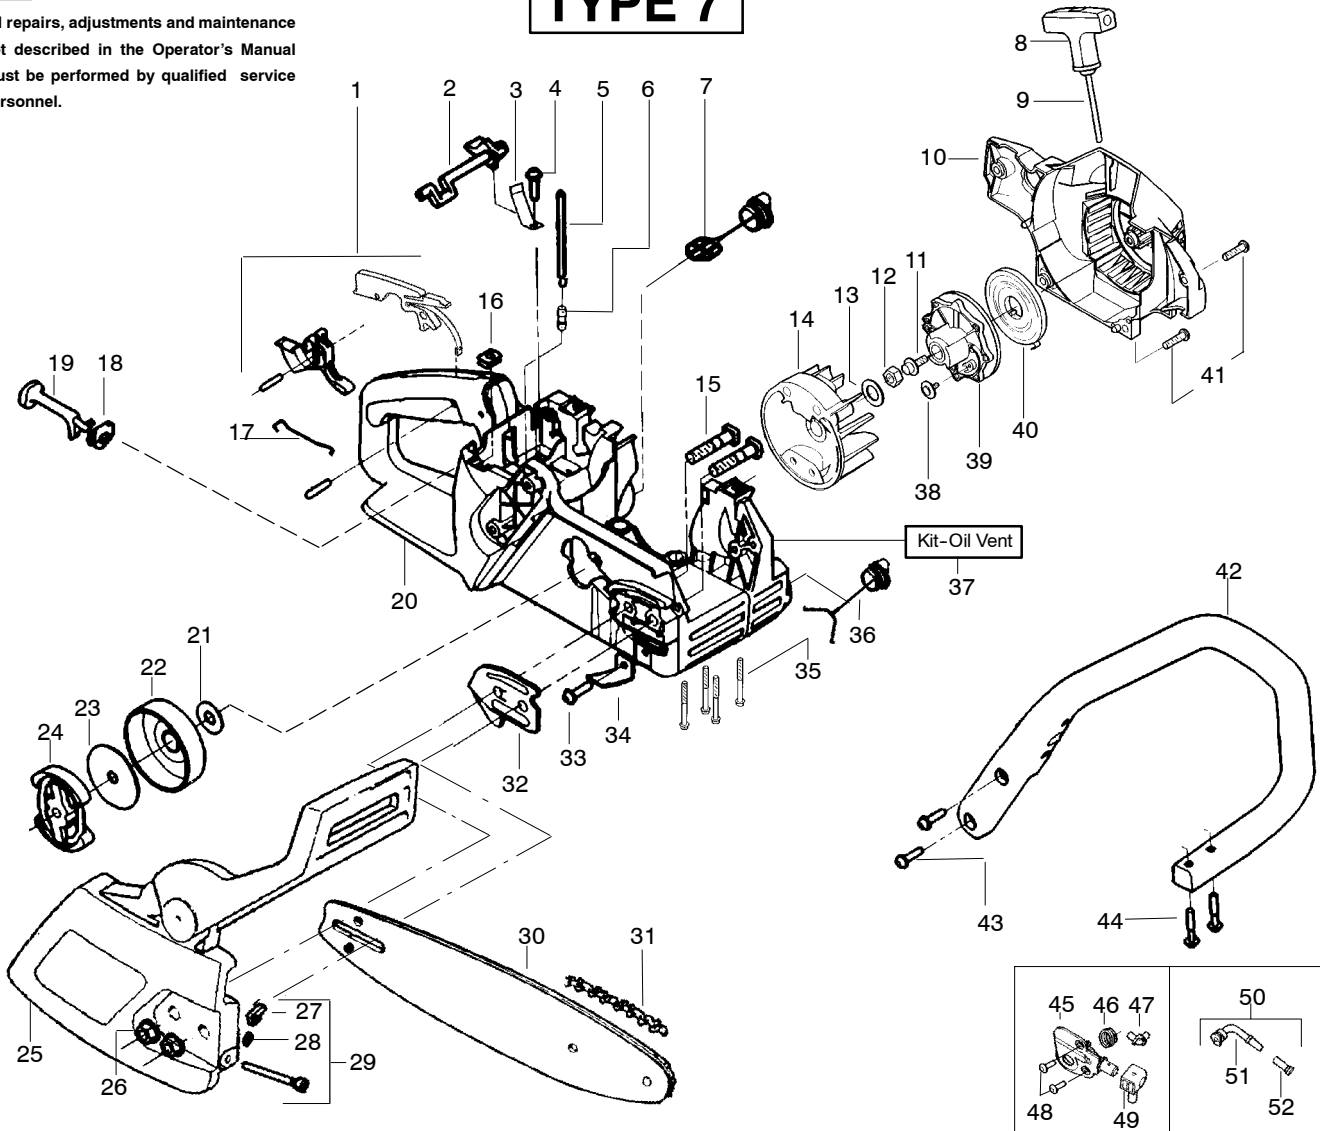

TYPE 7

Ref.	Part No.	Description	Ref.	Part No.	Description	Ref.	Part No.	Description
1.	✓ 530071832	Kit-Trigger & Lockout	21.	530015907	Washer - Thrust	40.	530027531	Spring-Starter
2.	530038227	Lever-Switch (Includes Pin)	22.	530047061	Assy-Drum W/brg.	41.	530015892	Screw
3.	530016149	Spring-Switch	23.	530015611	Washer-Clutch	42.	530056798	Handle-Front
4.	530015775	Screw	24.	530014949	Assy. - Clutch	43.	530015814	Screw
5.	530069216	Kit-Fuel Line (Large)	25.	530054735	Assy-Chain Brake	44.	530015940	Screw
6.	530023877	Fitting	26.	530015917	Nut-Bar Mounting	45.	530071259	Kit-Oil Pump (incl 46,47,49)
7.	530047192	Assy-Fuel Cap	27.	530015826	Pin-Bar Adjust	46.	530037820	Gear-Worm Spring
8.	530037485	Handle-Starter	28.	530038593	Retainer-Bar Adjust	47.	530049477	Elbow-Oil Pickup
9.	530069232	Kit-Rope	29.	530069611	Kit-Bar Adjust (incl.27,28)	48.	530016064	Screw
10.	530049334	Housing-Fan	30.	952044368	Bar - 14"	49.	530019206	Seal Block
11.	530015920	Screw	31.	952051209	Chain - 14"	50.	530047663	Assy-Oil-Pickup (Incl. 51,52)
12.	530016134	Nut-Flywheel	32.	530038238	Plate-Bar Mounting	51.	530038373	Pickup-Oiler
13.	530015127	Washer-Flywheel	33.	530015814	Screw	52.	530056533	Filter-Oil
14.	530039187	Assy-Flywheel	34.	530029850	Chain Catcher			
15.	530016133	Bolt-Bar Mounting	35.	530016132	Screw			
16.	530015922	Nut-Speed	36.	530010846	Assy-Oil Cap			
17.	530037809	Wire-Throttle	37.	530071666	Kit-Oil Vent			
18.	✓ 530049005	Grommet-Choke Knob	38.	530016080	Screw			
19.	530047989	Lever-Choke	39.	530037817	Pulley-Starter			
20.	✓ 530058909	Assy-Chassis						