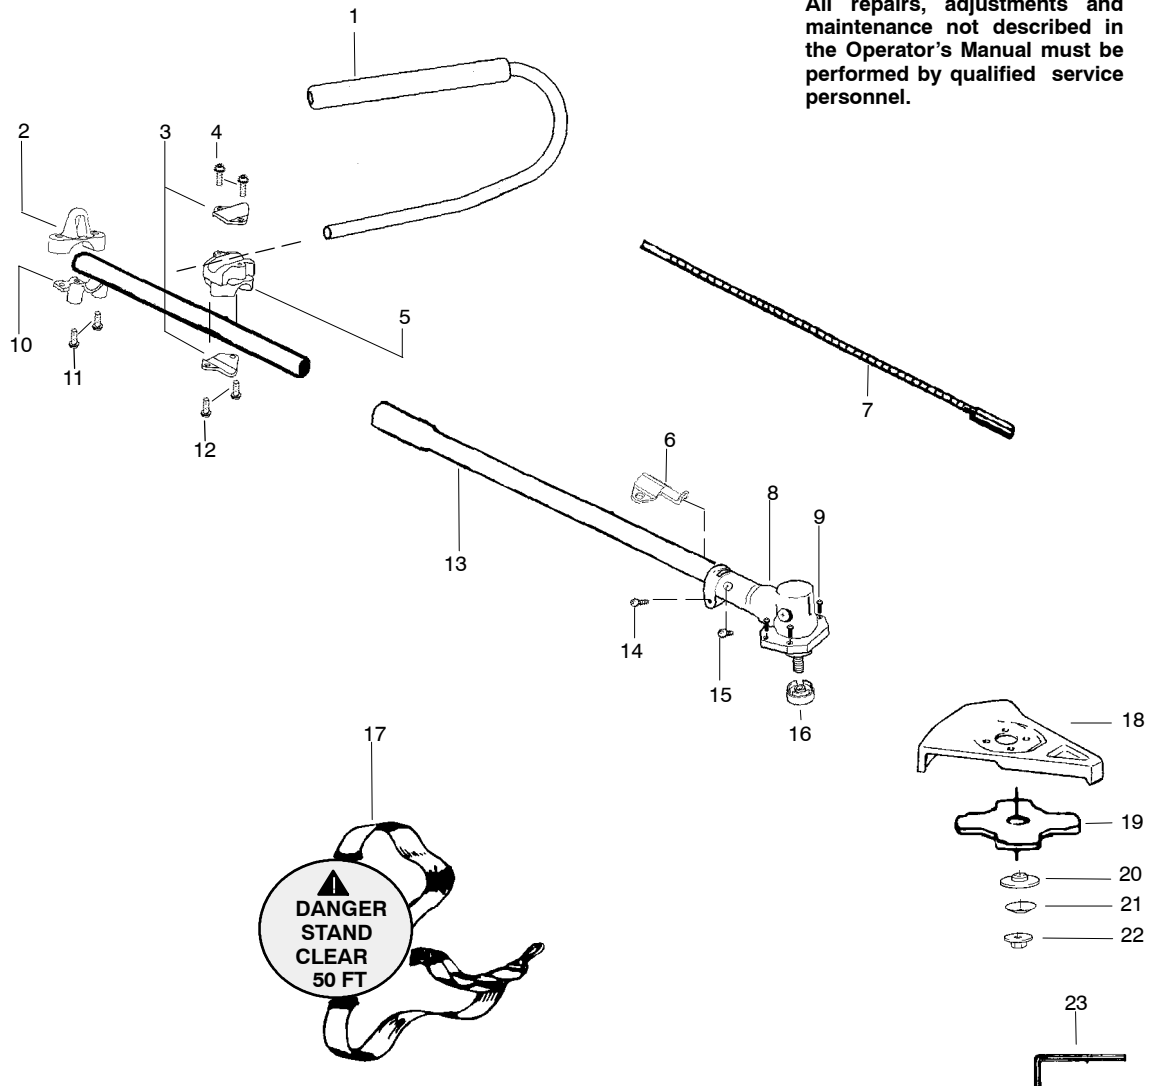

✓ = NEW PART NUMBER FOR THIS IPL

★ = REFER TO THE SERVICE REFERENCE INDICATED FOR MORE INFORMATION. (LOCATED AT END OF IPL)

PARTS LIST NO. 530164715		UNIVERSAL PARTS LIST	MODEL(s) "U4000C"
DATE 3/18/04	Replaces 530164715 - 2/16/04		PAGE NO. 2

TYPE 2

WARNING

All repairs, adjustments and maintenance not described in the Operator's Manual must be performed by qualified service personnel.

Ref.	Part No.	Description	Ref.	Part No.	Description
1.	530071394	Kit-Handlebar (incl. grip,cap,decal)	20.	530095816	Washer-Blade Retaining
2.	530055392	Clamp-Harness Upper	21.	530016240	Washer-Belleville
3.	530058563	Clamp-Bracket	22.	530015793	Nut-Flange
4.	530015886	Screw	23.	530031159	Wrench-Hex (5/32")
5.	---	Clamp-Handlebar			
	530058766	(7/8")			
	530058765	(1")			
6.	530095812	Bracket-Shield			
7.	530096183	Flexshaft-Split boom			
8.	530071585	Assy-Gearbox			
9.	530016312	Screw			
10.	530055395	Clamp-Harness Lower			
11.	530016406	Screw			
12.	530015886	Screw			
13.	530071862	Assy.-Driveshaft			
14.	530016014	Screw			
15.	530016224	Screw-Alignment			
16.	530095815	Dust cup - Blade			
17.	530094408	Assy.-Shoulder Strap			
18.	530071383	Kit-Blade Shield			
19.	952701611	Accy.-Weed Blade (8")			
				Not Shown	
			530164393	Manual	
			530095894	Hanger-Attachment	
			530059673	Decal-Shaft Warning	
			530056335	Decal-Blade Direction	