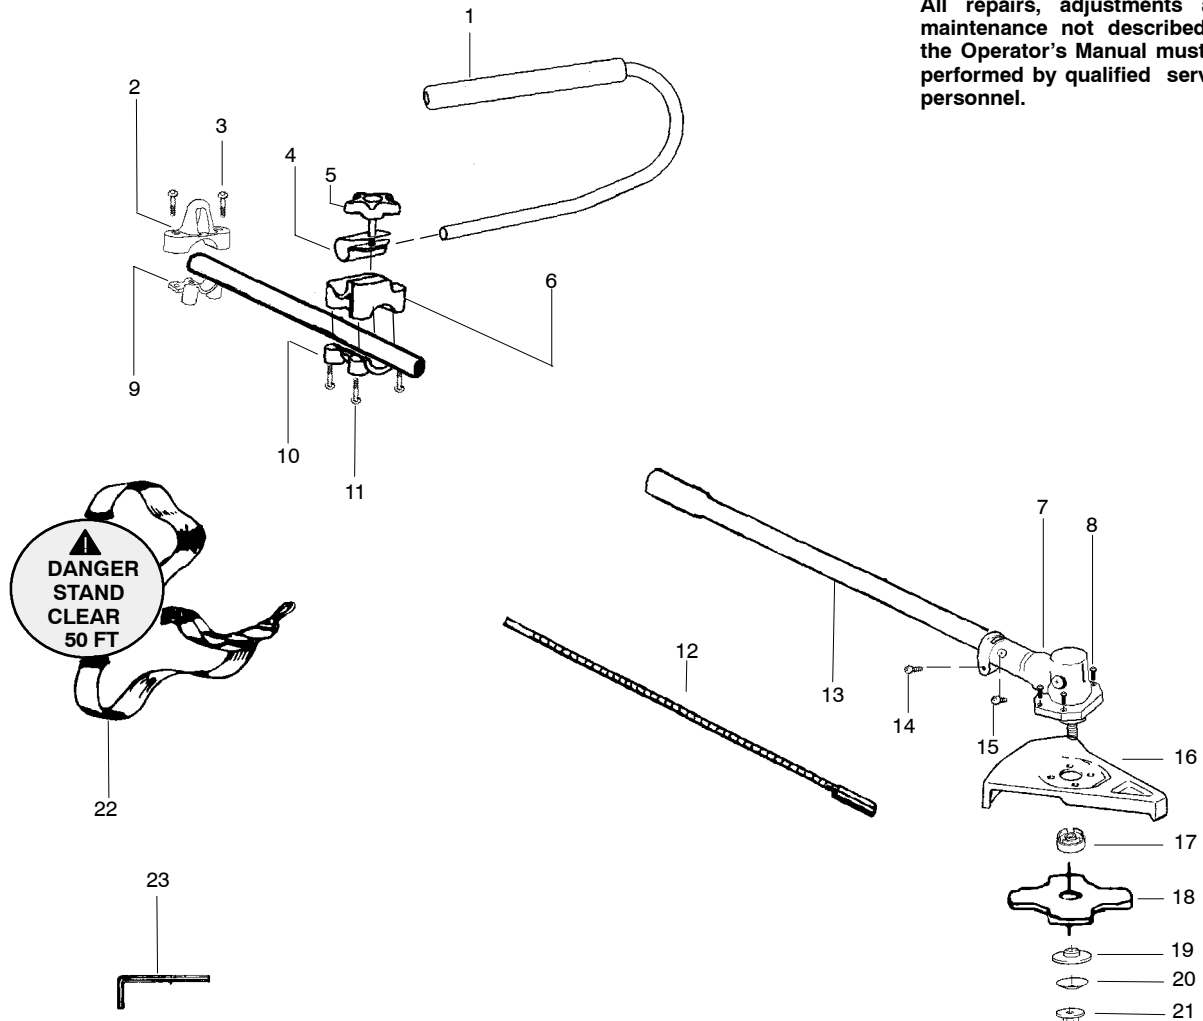

PARTS LIST NO. 530164715		UNIVERSAL PARTS LIST	MODEL(s) "U4000C"
DATE 3/18/04	Replaces 530164715 - 2/16/04		NOTE: Illustration may differ from actual model due to design changes

TYPE 1

WARNING

All repairs, adjustments and maintenance not described in the Operator's Manual must be performed by qualified service personnel.

Ref.	Part No.	Description	Ref.	Part No.	Description
1.	530071394	Kit-Handlebar (incl. grip,cap,decal)	18.	952701611	Accy-Weed Blade (8")
2.	530055392	Clamp-Harness Upper	19.	530095816	Washer-Blade Retaining
3.	530016406	Screw	20.	530016240	Washer-Belleville
4.	530095970	Clamp-Handlebar	21.	530015793	Nut-Flange
5.	530016336	Knob	22.	530094408	Assy-Shoulder Strap
6.	530095971	Base-Clamp	23.	530031159	Wrench-Hex (5/32")
7.	530071585	Assy-Gearbox			
8.	530016312	Screw			
9.	530055395	Clamp-Harness Lower			
10.	530071684	Kit-Clamp-Tube (incl. #11)	Not Shown		
11.	530016406	Screw			
12.	530096183	Flexshaft-Split boom		530164695	Manual
13.	530071851	Assy.-Driveshaft		530095894	Hanger-Attachment
14.	530016014	Screw		530059256	Decal-Shaft Warning
15.	530016224	Screw-Alignment		530056335	Decal-Blade Direction
16.	530071383	Kit-Blade Shield			
17.	530095815	Dust cup - Blade			

✓ = NEW PART NUMBER FOR THIS IPL

★ = REFER TO THE SERVICE REFERENCE INDICATED FOR MORE INFORMATION. (LOCATED AT END OF IPL)

PARTS LIST NO. 530164715		UNIVERSAL PARTS LIST	MODEL(s) "U4000C"
DATE 3/18/04	Replaces 530164715 - 2/16/04		PAGE NO. 2

↙ = NEW PART NUMBER FOR THIS IPL

★ = REFER TO THE SERVICE REFERENCE INDICATED FOR MORE INFORMATION. (LOCATED AT END OF IPL)

PARTS LIST NO. 530164715		UNIVERSAL PARTS LIST	MODEL(s) "U4000C"
DATE 3/18/04	Replaces 530164715 - 2/16/04		PAGE NO. 3