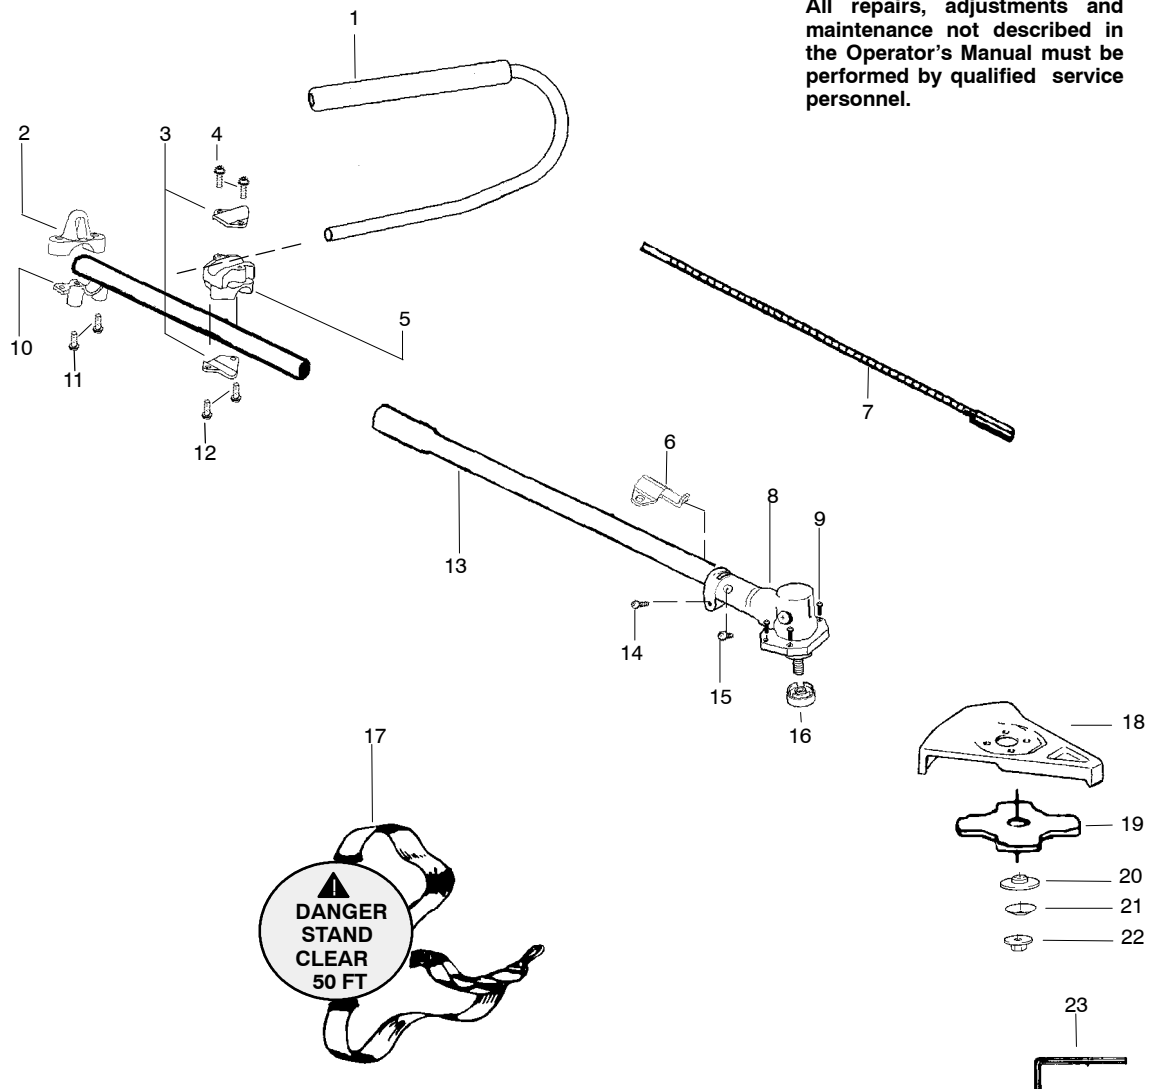

↙ = NEW PART NUMBER FOR THIS IPL

★ = REFER TO THE SERVICE REFERENCE INDICATED FOR MORE INFORMATION. (LOCATED AT END OF IPL)

PARTS LIST NO. 530164715		UNIVERSAL PARTS LIST	MODEL(s) "U4000C"
DATE 3/18/04	Replaces 530164715 - 2/16/04		PAGE NO. 3

TYPE 3

WARNING
All repairs, adjustments and maintenance not described in the Operator's Manual must be performed by qualified service personnel.

Ref.	Part No.	Description	Ref.	Part No.	Description
1.	530071394	Kit- Handlebar (incl. grip,cap,decal)	20.	530095816	Washer-Blade Retaining
2.	530055392	Clamp-Harness Upper	21.	530016240	Washer-Belleville
3.	530058563	Clamp-Bracket	22.	530015793	Nut-Flange
4.	530015886	Screw	23.	530031159	Wrench-Hex (5/32")
5.	---	Clamp-Handlebar (7/8") (1")			
	530058766				
	530058765				
6.	530095812	Bracket-Shield			
7.	530096183	Flexshaft-Split boom			
8.	530071585	Assy-Gearbox			
9.	530016312	Screw			
10.	530055395	Clamp-Harness Lower			
11.	530016406	Screw			
12.	530015886	Screw			
13.	530071910	Assy.-Driveshaft			
14.	530016014	Screw			
15.	530016224	Screw-Alignment			
16.	530095815	Dust cup - Blade			
17.	530094408	Assy-Shoulder Strap			
18.	530071383	Kit-Blade Shield			
19.	952701611	Accy.-Weed Blade (8")			
				Not Shown	
				530164393	Manual
				530095894	Hanger-Attachment
				530059835	Decal-Shaft Warning
				530056335	Decal-Blade Direction