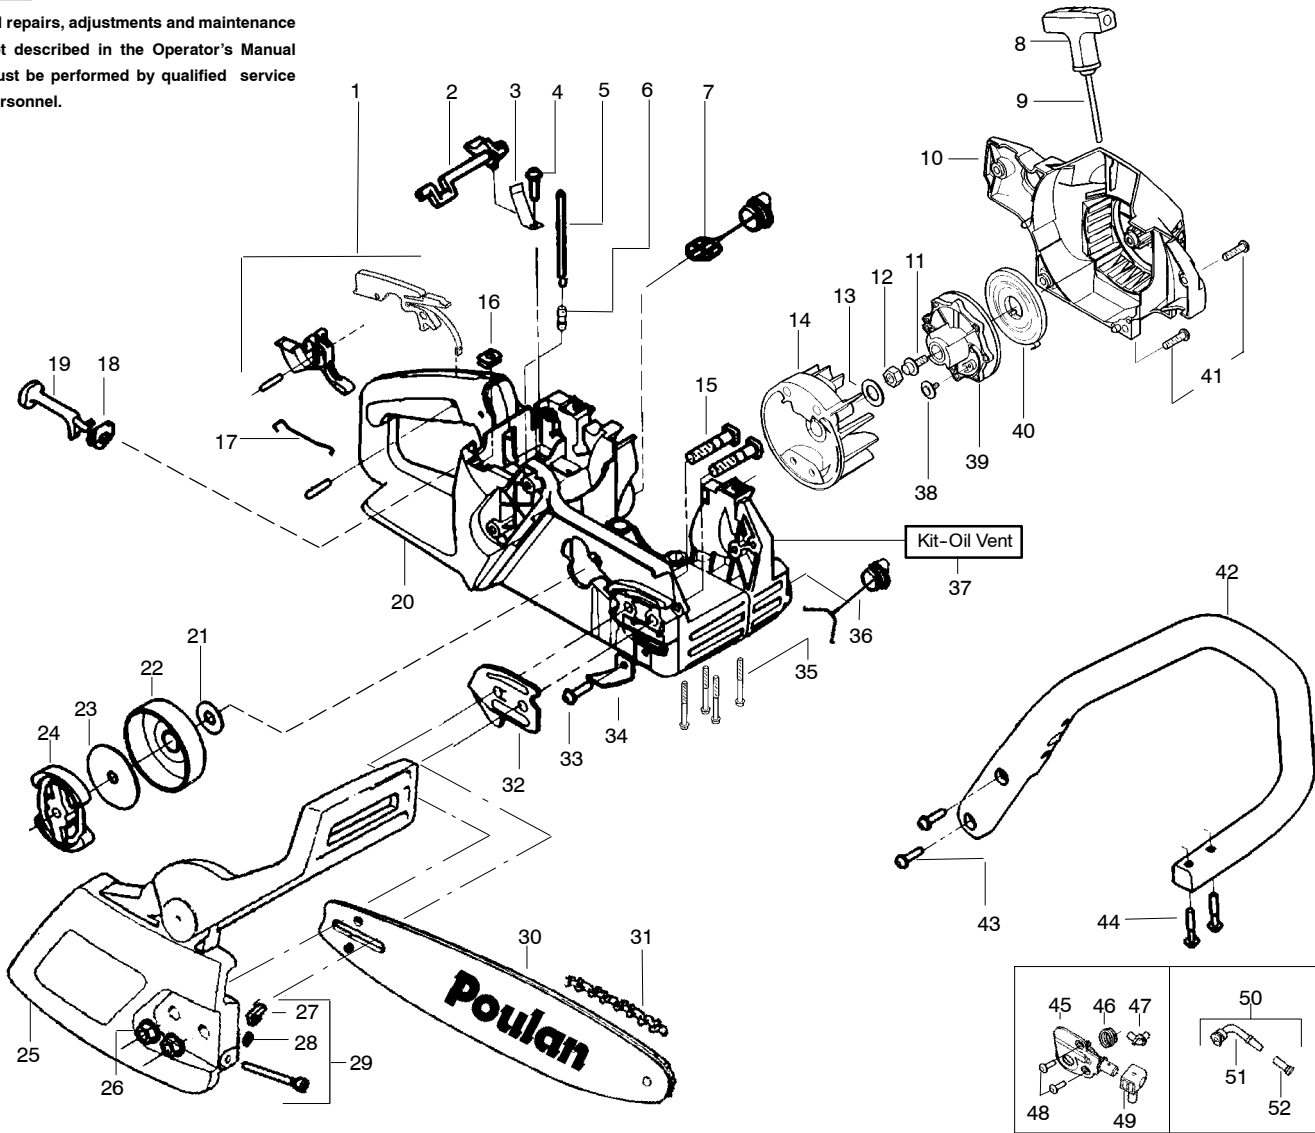

PARTS LIST NO. 530164917		Poulan® PARTS LIST	CHAIN SAW MODEL(S) Poulan 2150LX
DATE 3/16/04	NEW		PAGE NO. 1
Note: Illustration may differ from actual model due to design changes			

⚠ WARNING

All repairs, adjustments and maintenance not described in the Operator's Manual must be performed by qualified service personnel.

Ref.	Part No.	Description	Ref.	Part No.	Description	Ref.	Part No.	Description
1.	530071832	Kit-Trigger & Lockout	21.	530015907	Washer - Thrust	40.	530027531	Spring-Starter
2.	530038227	Lever-Switch (Includes Pin)	22.	530047061	Assy-Drum W/brg.	41.	530015892	Screw
3.	530016149	Spring-Switch	23.	530015611	Washer-Clutch	42.	530056798	Handle-Front
4.	530015775	Screw	24.	530014949	Assy. - Clutch	43.	530015814	Screw
5.	530069216	Kit-Fuel Line (Large)	25.	530054735	Assy-Chain Brake	44.	530015940	Screw
6.	530023877	Fitting	26.	530015917	Nut-Bar Mounting	45.	530071259	Kit-Oil Pump (incl 46,47,49)
7.	530047192	Assy-Fuel Cap	27.	530015826	Pin-Bar Adjust	46.	530037820	Gear-Worm Spring
8.	530056402	Handle-Starter	28.	530038593	Retainer-Bar Adjust	47.	530049477	Elbow-Oil Pickup
9.	530069232	Kit-Rope	29.	530069611	Kit-Bar Adjust (incl.27,28)	48.	530016064	Screw
10.	530049334	Housing-Fan	30.	952044368	Bar - 14"	49.	530019206	Seal Block
11.	530015920	Screw	31.	952051209	Chain - 14"	50.	530047663	Assy-Oil-Pickup (Incl. 51,52)
12.	530016134	Nut-Flywheel	32.	530038238	Plate-Bar Mounting	51.	530038373	Pickup-Oiler
13.	530015127	Washer-Flywheel	33.	530015814	Screw	52.	530056533	Filter-Oil
14.	530039187	Assy-Flywheel	34.	530029850	Chain Catcher			
15.	530016133	Bolt-Bar Mounting	35.	530016132	Screw			
16.	530015922	Nut-Speed	36.	530057236	Assy-Oil Cap			
17.	530037809	Wire-Throttle	37.	530071666	Kit-Oil Vent			
18.	530049005	Grommet-Choke Knob	38.	530016080	Screw			
19.	530047989	Lever-Choke	39.	530037817	Pulley-Starter			
20.	530058909	Assy-Chassis (Incl. fuel lines & caps)						