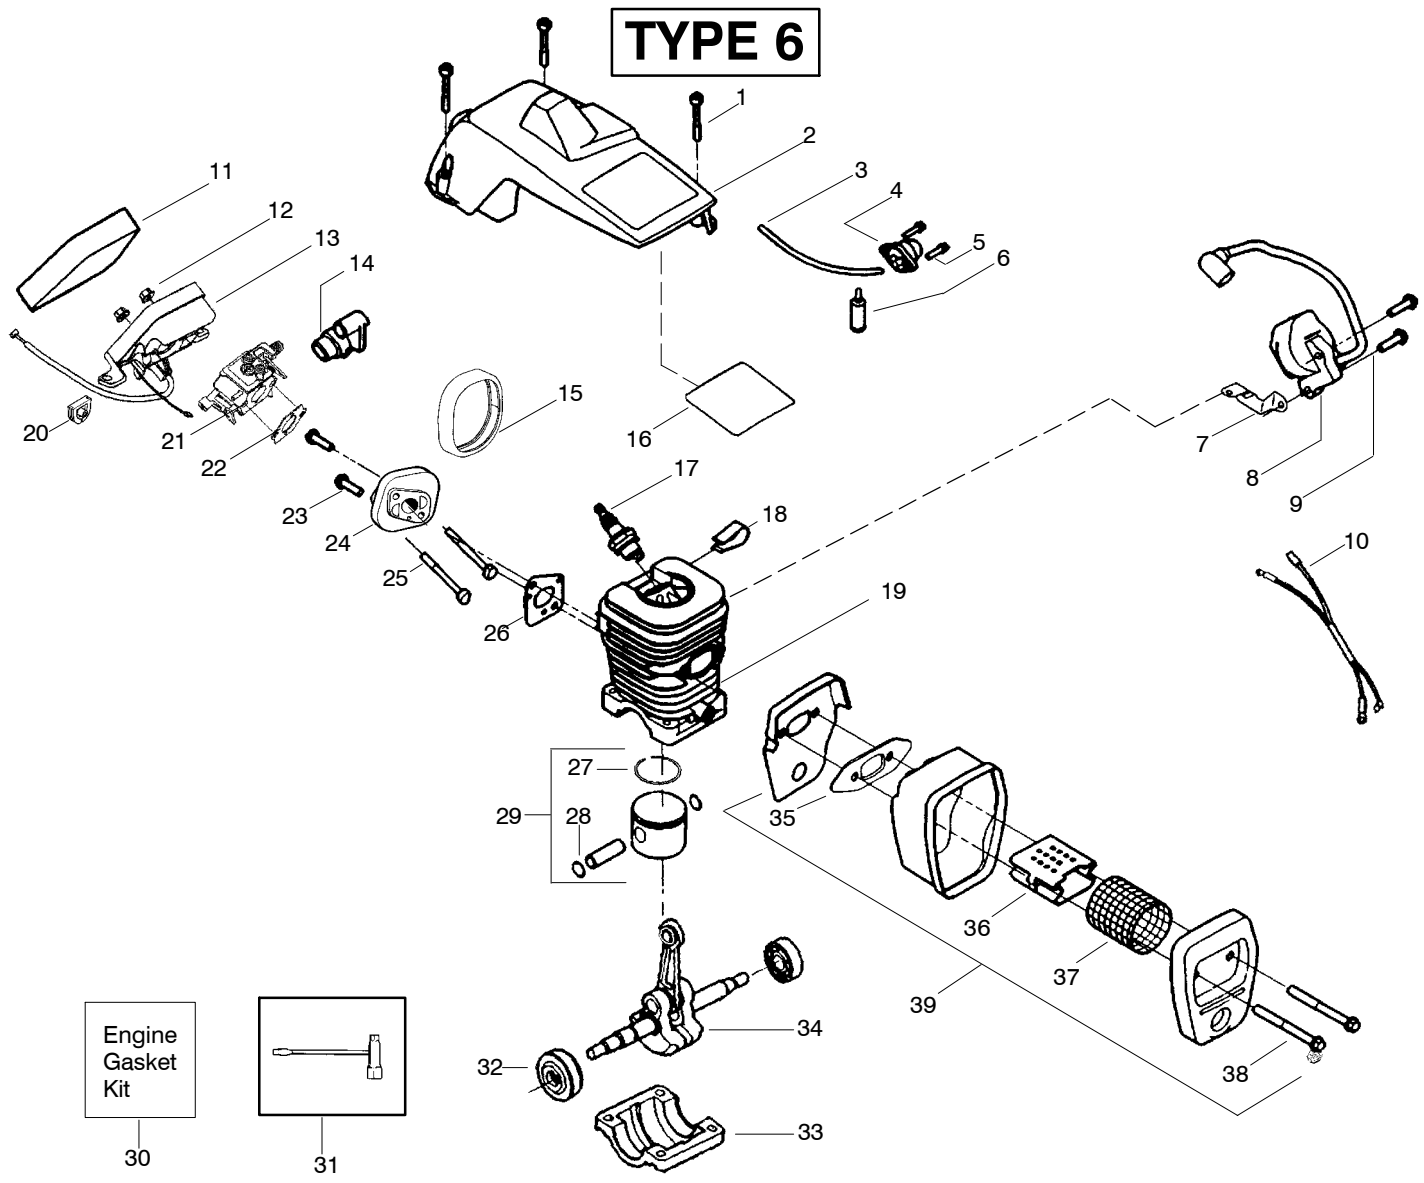

↗ = NEW PART NUMBER FOR THIS IPL

★ = REFER TO THE SERVICE REFERENCE INDICATED FOR MORE INFORMATION. (LOCATED AT END OF IPL)

⚠ WARNING
All repairs, adjustments and maintenance not described in the Operator's Manual must be performed by qualified service personnel.

✓ = NEW PART NUMBER FOR THIS IPL

★ = REFER TO THE SERVICE REFERENCE INDICATED FOR MORE INFORMATION. (LOCATED AT END OF IPL)

Ref.	Part No.	Description	Ref.	Part No.	Description	Ref.	Part No.	Description
1.	530016153	Screw	19.	530012550	Cylinder	33.	530037935	Cap - Crankcase
2.	530055638	Assy - Cylinder Shield (includes # 16)	20.	530047631	Grommet - Throttle Cable	34.	530047062	Assy - Crankshaft
3.	530069247	Kit - Fuel Line (Small)	21.	---	Kit - Carburetor	35.	530036103	Screen - Spark
4.	530047213	Assy - Air Purge		530071820	Zama (W-20)	36.	530037813	Diffuser - Muffler
5.	530015780	Screw		530071821	Walbro (WT-662)	37.	530069608	Gasket - Muffler (kit)
6.	530095646	Assy - Fuel Pick-up	(Note: Repair kits are not available for these carburetors)			38.	530016132	Bolt - Muffler
7.	530047442	Strap - Ground	22.	530069608	Gasket - Carb. (kit)	39.	530047207	Assy - Muffler (Incl. 35-38)
8.	530039198	Ignition Module	23.	530016386	Screw	Not Shown		
9.	530015814	Screw	24.	530049700	Carb. Adapter	---	---	Manual - Operator
10.	530057475	Assy - Wire Harness	25.	530016187	Screw	530164651	530164652	Euro. I
11.	530037793	Foam - Air Filter	26.	530069608	Gasket - Adaptor (kit)	530164653	530056439	Euro. II
12.	530016101	Nut	27.	530038729	Ring - Piston			Polish
13.	530057702	Assy - Air Box	28.	530015697	Retainer - Piston Pin			Decal - Warning
14.	530035526	Grommet - Carb Adjust	29.	530071408	Kit - Piston (Incl. 27 & 28)			
15.	530054144	Seal - Carb Adapter	30.	530069608	Kit - Engine Gasket (Incl. 22, 26 & 35)			
16.	530055698	Reflector - Heat	31.	530031135	Scrench			
17.	952030150	Spark Plug (RCJ-7Y)	32.	530056363	Assy - Seal & Bearing			
18.	530016136	Clip - High Tension Lead						