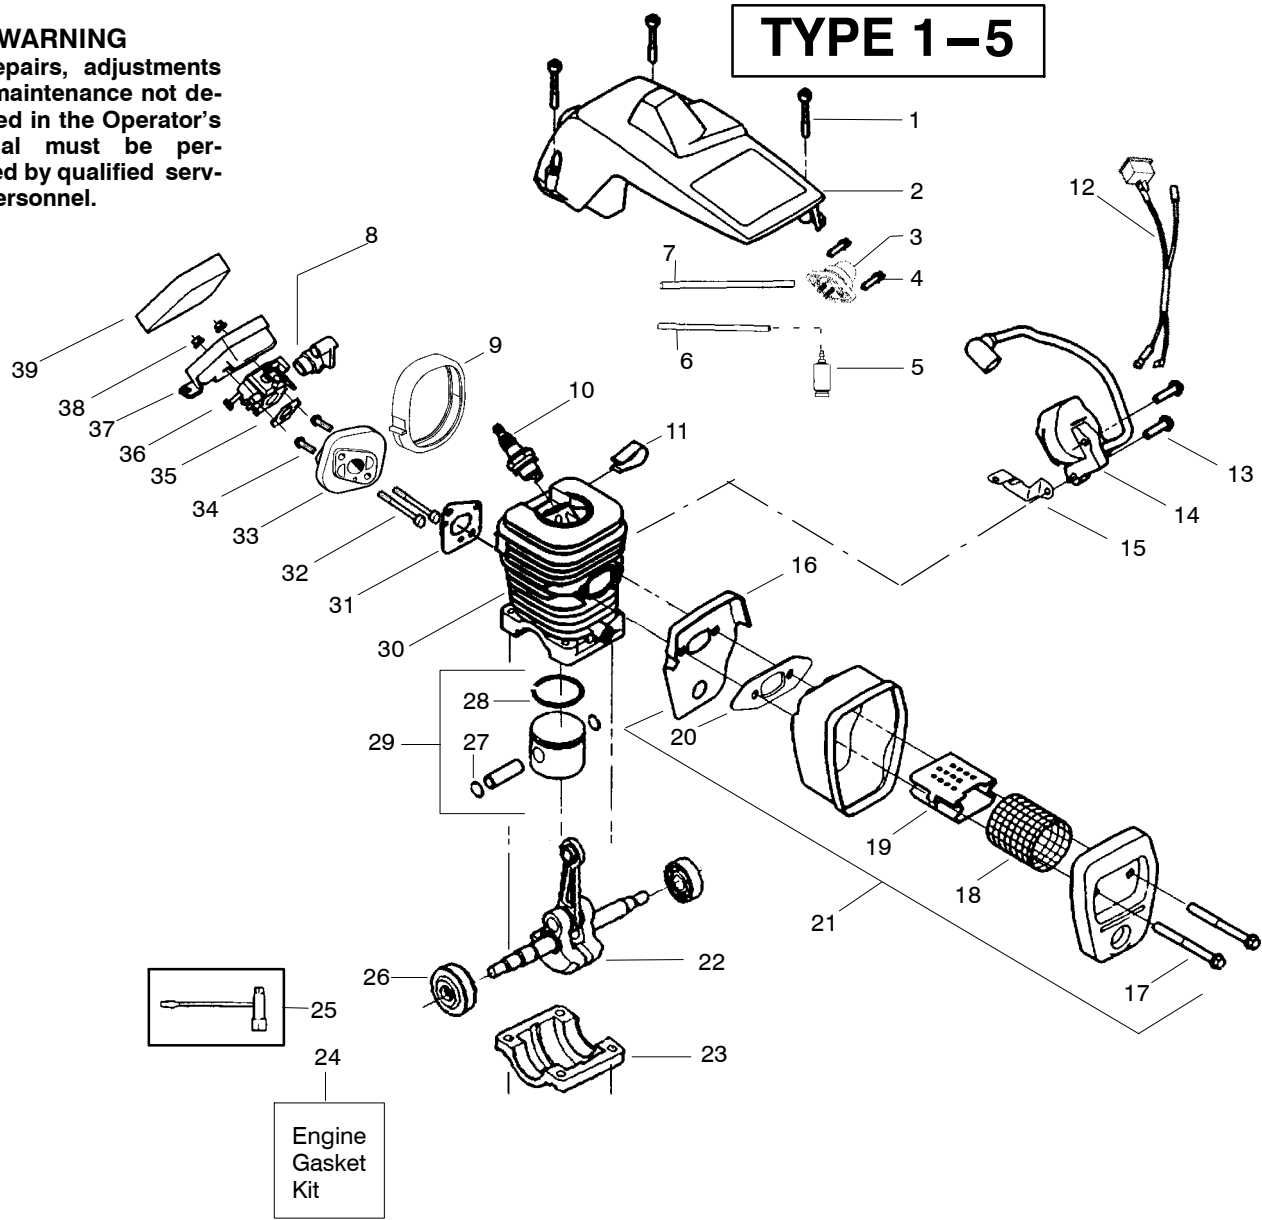

⚠ WARNING
All repairs, adjustments and maintenance not described in the Operator's Manual must be performed by qualified service personnel.

Ref.	Part No.	Description	Ref.	Part No.	Description	Ref.	Part No.	Description
1.	530016153	Screw	16.	530049870	Back Plate-Muffler	32.	530016187	Screw
2.	530055638	Shield-Cylinder	17.	530016132	Screw	33.	530049700	Adapter-Carb.
3.	530047213	Assy-Air Purge	18.	530036103	Screen-Spark	34.	530016386	Screw
4.	530015780	Screw	19.	530037813	Diffuser-Muffler	35.	530069608	Carb. Gasket(kit)
5.	530095646	Assy-Fuel Pick-up	20.	530069608	Gasket-Muffler(kit)	36.	530071621	Kit-Carburetor (WT-625)
6.	530069247	Kit-Line Purge/Carb. (Small Dia)	21.	530047207	Assy-Muffler (Incl. 16-20)	(Note: Repair kits are not available for this carburetor)		
7.	530069216	Kit-Line Purge/Tank (large line)	22.	530047062	Assy-Crankshaft	37.	530047604	Housing-Air Filter
8.	530035526	Grommet-Carb Adjust.	23.	530037935	Cap-Crankcase	38.	530016101	Nut
9.	530054144	Seal-Carb Adapter	24.	530069608	Kit-Engine Gasket (incl. 20,31,35)	39.	530037793	Air Filter - Foam
10.	952030150	Spark Plug (RCJ-7Y)	25.	530031135	Scrench	Not Shown		
11.	530016136	Clip-High Tension Lead	26.	530056363	Assy-Seal & Bearing	530164027	Manual (Euro I)	
12.	530049117	Assy-Wire Harness (includes switch)	27.	530015697	Retainer - Piston Pin	530164028	Manual (Euro II)	
13.	530015814	Screw	28.	530038729	Ring-Piston	530164029	Manual (Polish)	
14.	530039198	Module-Ignition	29.	530071408	Kit-Piston - (incl. 27-28)			
15.	530047442	Strap-Ground	30.	530071412	Kit-Cylinder			
			31.	530069608	Gasket-Adapter(kit)			

✓ = NEW PART NUMBER FOR THIS IPL

★ = REFER TO THE SERVICE REFERENCE INDICATED FOR MORE INFORMATION. (LOCATED AT END OF IPL)