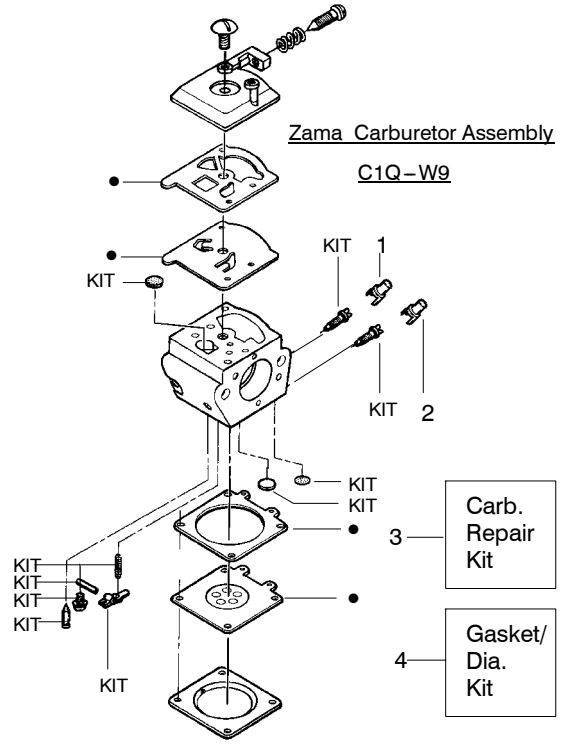

Ref.	Part No.	Description
1.	530038479	Limiter Cap - High (brown)
2.	530038478	Limiter Cap - Low (tan)
3.	-	Carburetor Repair Kit (KIT = Indicates Contents)
4.	530071352	Zama (GND-27)
	-	Gasket Diaphragm Kit (● Indicates Contents)
	530035270	Zama (KSO31173)

Zama Carburetor Service Reference

*****	If replacing the complete Zama Carburetor, it is not serviceable; you will need to order #530069722 Walbro Carburetor Assy.
*****	Note: The contents of the 530-035270 Gasket/Diaphragm kit are included in the 530-071352 Carb. Repair kit.

Kit - Carburetor Assembly No. 530071621 - WALBRO WT-625
Kit - Carburetor Assembly No. 530071820 - ZAMA W-20
Kit - Carburetor Assembly No. 530071821 - WALBRO WT-662

Note: No Repair kits are available for these carburetors.

✓ = NEW PART NUMBER FOR THIS IPL   ★ = REFER TO THE SERVICE REFERENCE INDICATED FOR MORE INFORMATION. (LOCATED AT END OF IPL)
● = THESE PARTS ARE ILLUSTRATED FOR CLARITY. ORDER COMPLETE ASSEMBLY.