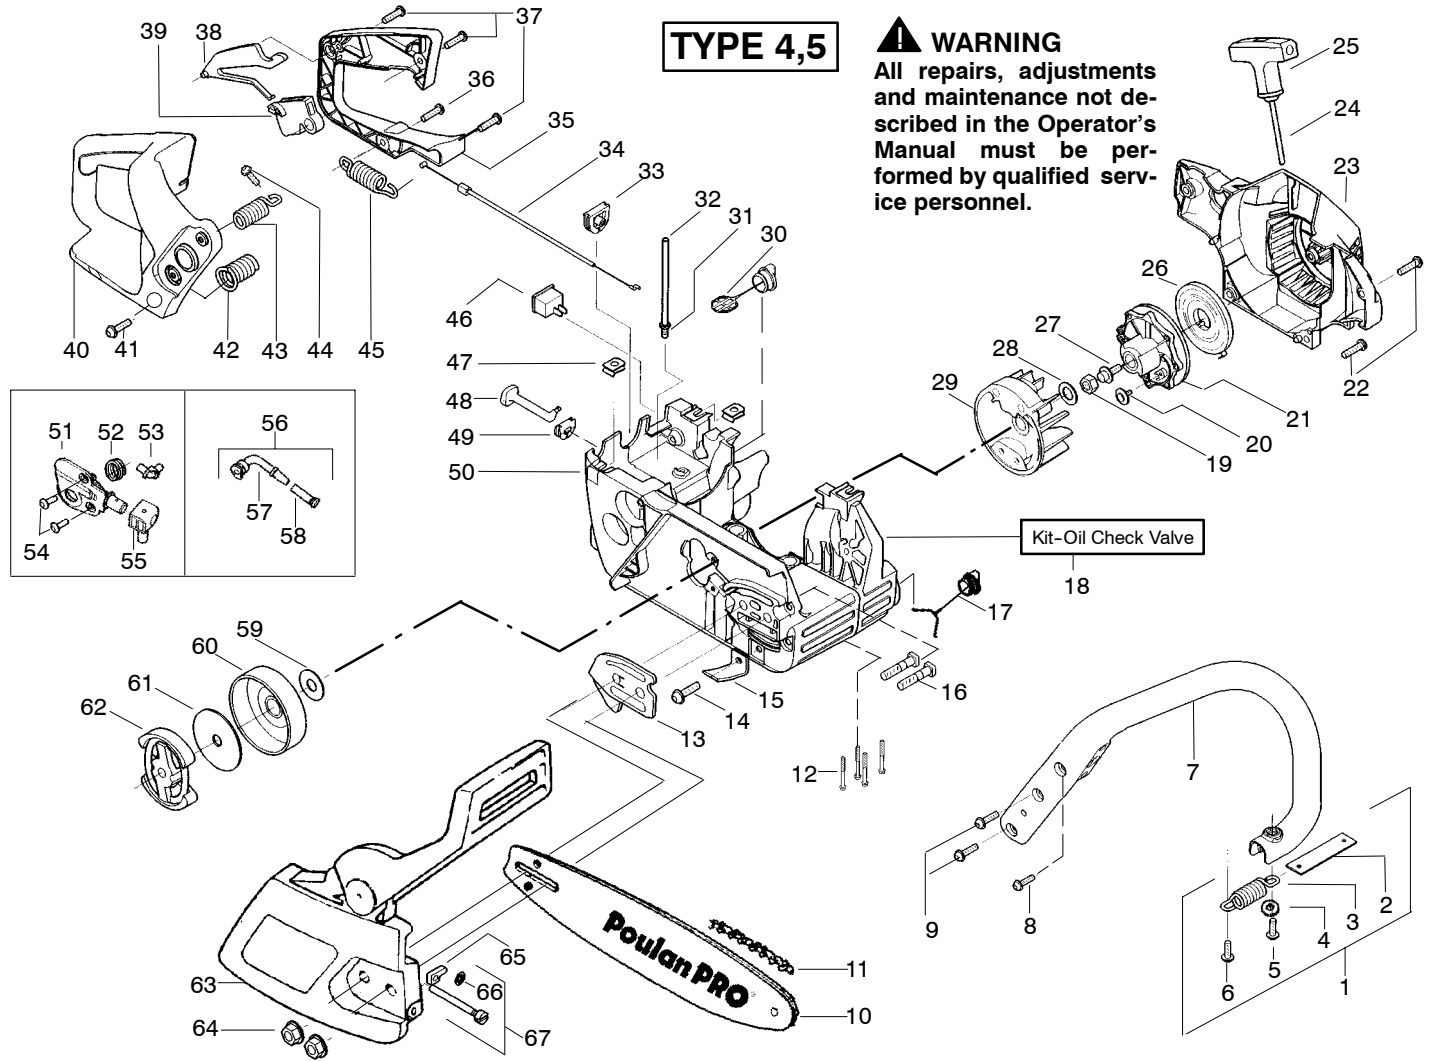

Ref.	Part No.	Description	Ref.	Part No.	Description	Ref.	Part No.	Description
1.	530047963	Assy. - Isolator	24.	530069232	Kit - Rope	49.	530049005	Grommet-Knob
2.	530047608	Limiter Strap	25.	530037485	Starter Handle	50.	530056596	Assy - Chassis (Incl. 16,17,30 filter & fuel lines)
3.	530042082	Spring - Isolator	26.	530027531	Recoil Spring	51.	530071259	Kit - Oil Pump (incl. 52,53,55)
4.	530015158	Washer	27.	530015920	Screw	52.	530037820	Gear - Worm Spring
5.	530016018	Screw	28.	530015127	Washer - Flywheel	53.	530049477	Elbow - Oil Pickup
6.	530015843	Screw	29.	530039187	Assy - Flywheel	54.	530016064	Screw
7.	530047583	Front Handle	30.	530047192	Fuel Cap Ass'y.	55.	530019206	Seal Block
8.	530015940	Screw	31.	530023877	Fitting - fuel line	56.	530047663	Assy - Oil Pick-up (Incl. 57,58)
9.	530015814	Screw	32.	530069216	Kit - Fuel line (large)	57.	530038373	Pick-up Oiler
10.	530044835	Bar - 18" "Quick Adjust"	33.	530047631	Grommet - Cable	58.	530056533	Oil Filter
11.	952051338	Chain - 18"	34.	530047602	Cable - Throttle	59.	530015907	Washer - Thrust
12.	530016132	Screw	35.	530047581	Cover - Rear Handle	60.	530047061	Assy. - Clutch Drum w/bearing
13.	530038238	Plate - Bar Mounting	36.	530015886	Screw	61.	530015611	Washer - Clutch
14.	530015814	Screw	37.	530015906	Screw	62.	530014949	Assy. Clutch
15.	530029850	Chain Catcher	38.	530036098	Throttle Lockout	63.	530054999	Assy - Chain Brake
16.	530016133	Bolt - Bar	39.	530036097	Trigger - Throttle	64.	530015917	Nut - Bar Mounting
17.	530010846	Oil Cap Ass'y.	40.	530047582	Handle - Rear	65.	530015826	Pin - Bar Adjust
18.	530071666	Kit - Oil Check Valve	41.	530015814	Screw	66.	530038593	Retainer - Bar Adjust
19.	530016134	Nut - Flywheel	42.	530053274	Assy. Isolator - lower	67.	530069611	Kit - Bar Adj. (incl. 65,66)
20.	530016080	Screw	43.	530071385	Kit - Isolator (Upper)			
21.	530037817	Starter Pulley	44.	530015875	Screw			
22.	530015892	Screw	45.	530042082	Spring - Isolator			
23.	530049335	Fan Housing	46.	530069572	Kit - Switch			
			47.	530015922	Nut - "U" - Type			
			48.	530047605	Knob - Choke			

✓ = NEW PART NUMBER FOR THIS IPL

★ = REFER TO THE SERVICE REFERENCE INDICATED FOR MORE INFORMATION. (LOCATED AT END OF IPL)