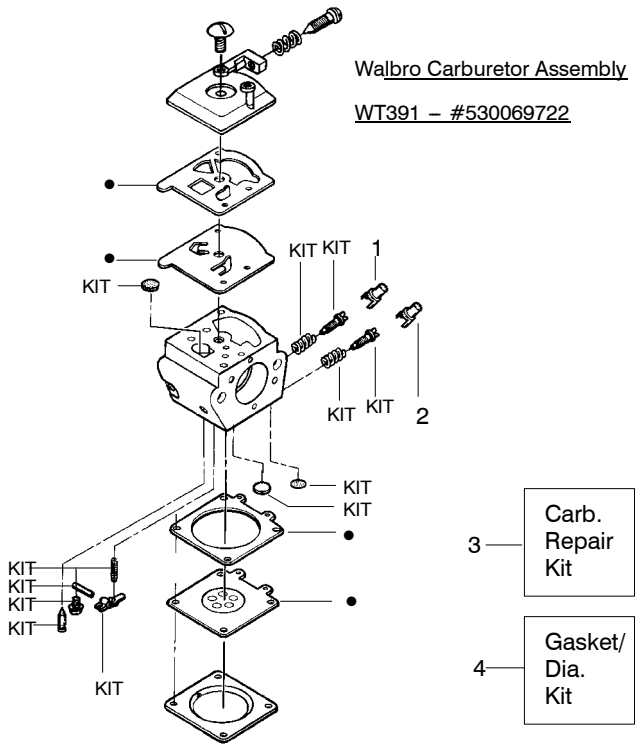

Ref.	Part No.	Description
1.	530038479	Limiter Cap - High (brown)
2.	530038478	Limiter Cap - Low (tan)
3.	-	Carburetor Repair Kit (KIT = Indicates Contents)
4.	530069826	Walbro (WT391)
	-	Gasket Diaphragm Kit (● Indicates Contents)
	530069844	Walbro (WT391)