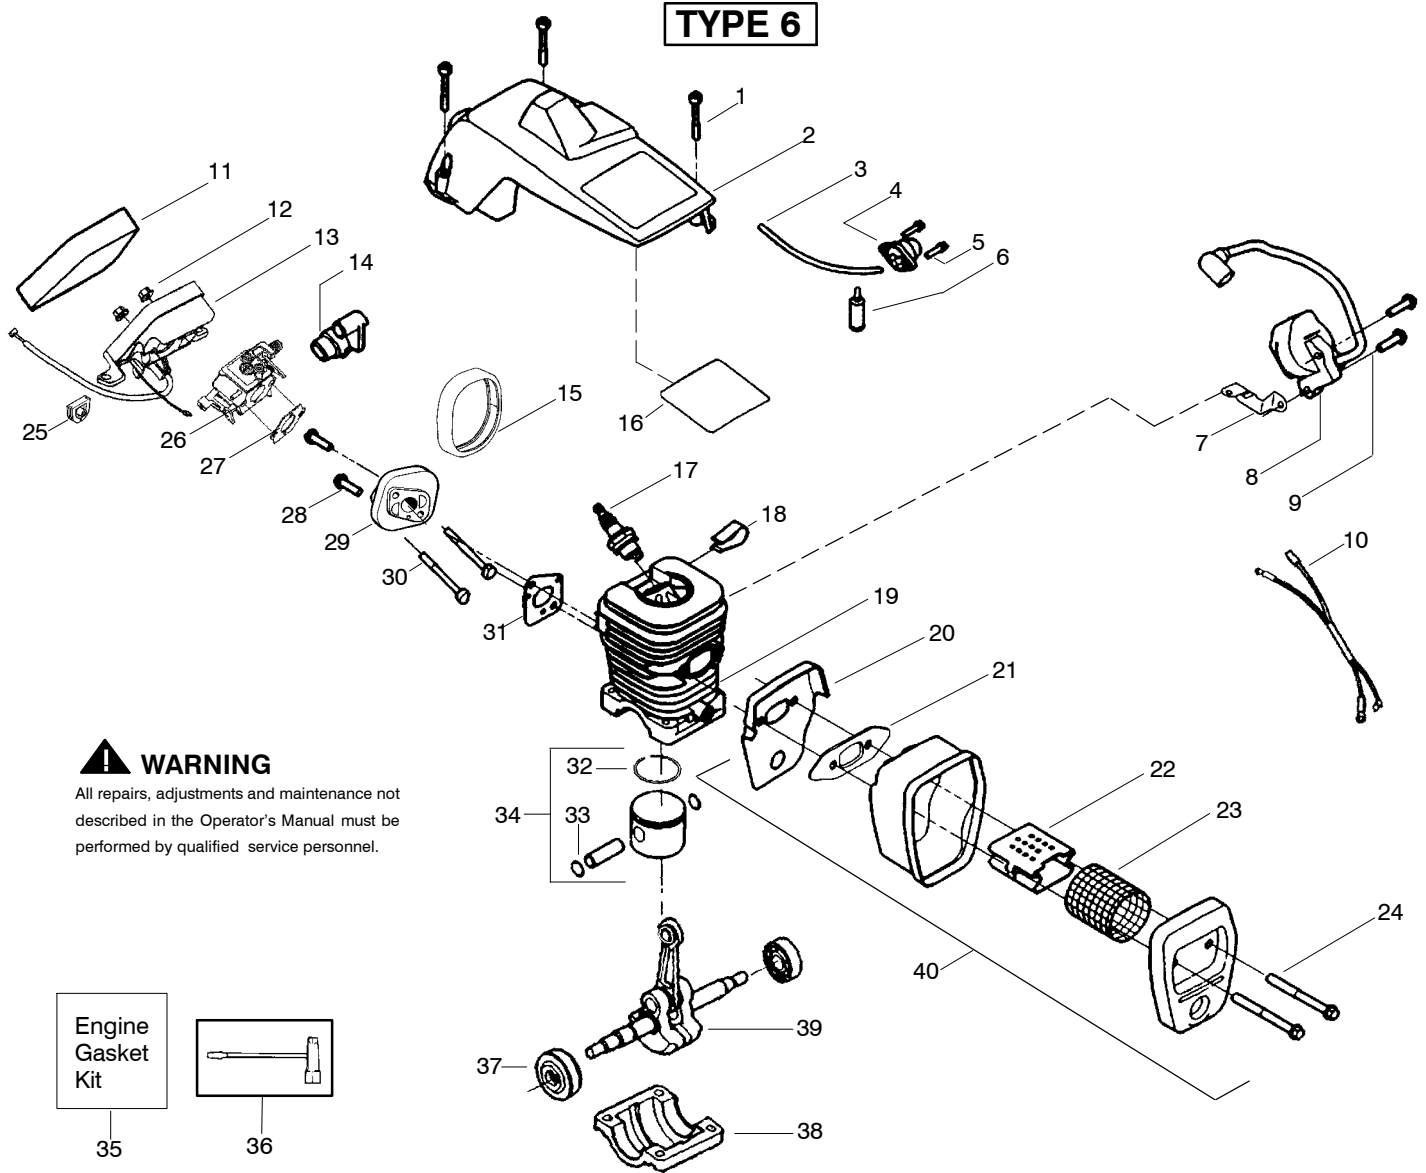

⚠ WARNING
All repairs, adjustments and maintenance not described in the Operator's Manual must be performed by qualified service personnel.

Ref.	Part No.	Description	Ref.	Part No.	Description	Ref.	Part No.	Description
1.	530016153	Screw	19.	530012552	Cylinder	34.	530069719	Kit-Piston (Incl. 32 & 33)
2.	530055638	Assy-Cylinder Shield (includes # 16)	20.	530049870	Backplate-Muffler	35.	530069608	Kit-Engine Gasket (Incl. 21, 27 & 31)
3.	530069247	Kit-Fuel Line (Small)	21.	530069608	Gasket-Muffler(kit)	36.	530031135	Scrench
4. ↗	530071835	Kit-Purge Bulb (incl. 5)	22.	530037813	Diffuser-Muffler	37.	530056363	Assy-Seal & Bearing
5.	530015780	Screw	23.	530036103	Screen-Spark	38.	530037935	Cap-Crankcase
6.	530095646	Assy-Fuel Pick-up	24.	530016132	Bolt-Muffler	39.	530047062	Assy-Crankshaft
7.	530047442	Strap-Ground	25.	530047631	Grommet-Throttle Cable	40.	530047207	Assy-Muffler (Incl. 20-24)
8.	530039198	Ignition Module	26.	---	Kit-Carburetor			Not Shown
9.	530015814	Screw		530071820	Zama (W-20)			
10.	530057475	Assy-Wire Harness		530071821	Walbro (WT-662)			
11.	530037793	Foam-Air Filter	27.	530069608	Gasket-Carb. (kit)			
12.	530016101	Nut	28.	530016386	Screw			
13.	530057702	Assy-Air Box	29.	530049700	Carb. Adapter			
14.	530035526	Grommet-Carb Adjust	30.	530016187	Screw			
15.	530054144	Seal-Carb Adapter	31.	530069608	Gasket-Adaptor(kit)			
16.	530055698	Reflector-Heat	32.	530038729	Ring-Piston			
17.	952030150	Spark Plug (RCJ-7Y)	33.	530015697	Retainer-Piston Pin			
18.	530016136	Clip-High Tension Lead						
								530164817
								530165380-01
								530057757
								530059229
								530031163
								Manuals
								US
								Russia
								Decal-Warning
								Decal-Start-Inst.
								Wrench-Bar
								(Russia unit only)

↗ = NEW PART NUMBER FOR THIS IPL   ★ = REFER TO THE SERVICE REFERENCE INDICATED FOR MORE INFORMATION. (LOCATED AT END OF IPL)