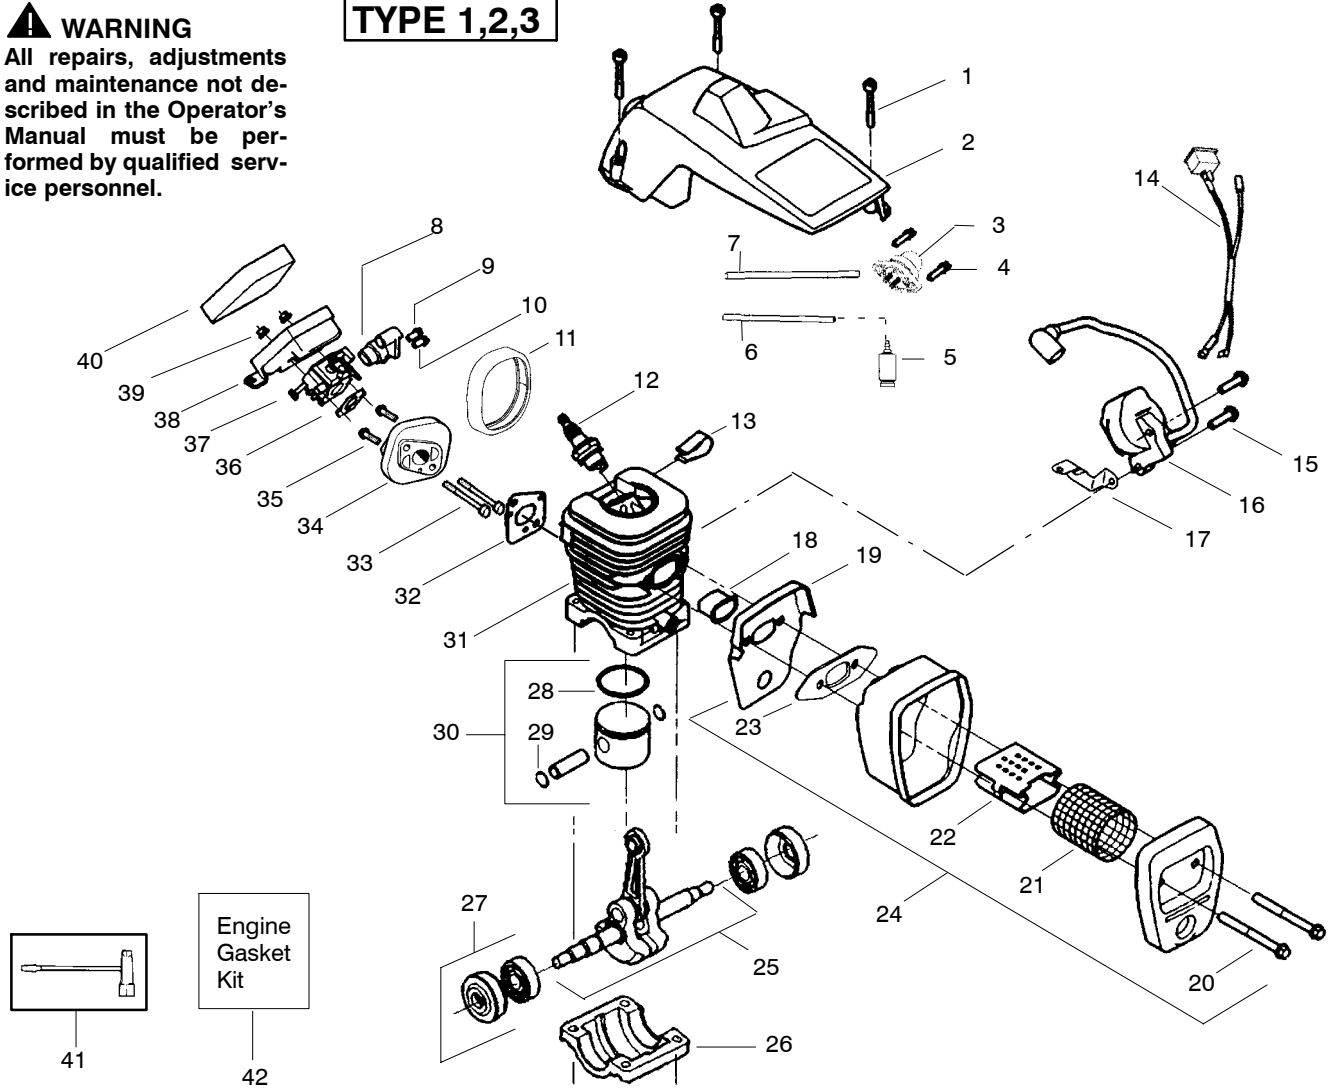

▲ WARNING
All repairs, adjustments and maintenance not described in the Operator's Manual must be performed by qualified service personnel.

TYPE 1,2,3

Ref.	Part No.	Description	Ref.	Part No.	Description	Ref.	Part No.	Description
1.	530016153	Screw	17.	530047442	Ground Strap	36.	530019239	Carb. Gasket
2.	530053183	Cylinder Shield	18.	530037652	Heat Insulator	37.	530069722	Carburetor Kit (incl. 9 & 10)
3.	530047213	Air Purge Ass'y.	19.	530049870	Muffler Back Plate	38.	530047604	Air Filter Housing
4.	530015780	Screw	20.	530016132	Screw	39.	530016101	Nut
5.	530095646	Fuel Pick-up Ass'y.	21.	530036103	Spark Screen	40.	530037793	Air Filter - Foam
6.	530069247	Kit-Line Purge/Carb. (Small Dia)	22.	530037813	Muffler Diffuser	41.	530031135	Scrench
7.	530069216	Kit-Line Purge/Tank (large line)	23.	530019221	Muffler Gasket	42.	530069608	Engine Gasket Kit (incl. 36,32,23)
8.	530049244	Grommet-Carb Adjust.	24.	530047207	Muffler Ass'y. (Incl. 19,20, 21,22,23)	Not Shown		
9.	530038479	Limiter Cap-High	25.	530047062	Crankshaft Assy.			
10.	530038478	Limiter Cap-Low	26.	530037935	Cap-Crankcase			
11.	★★★★★	Seal-Carb Adapter	27.	530056363	Seal & Bearing Assy.			
12.	952030150	Spark Plug (RCJ-7Y)	28.	530038729	Piston Ring			
13.	530016136	Clip-High Tension Lead	29.	530015697	Retainer - Piston Pin		530088311	Operator Manual
14.	530049117	Wire Harness Ass'y. (includes switch)	30.	530069719	Piston Kit - (incl. 28-29)		530038257	Instruction Decal
15.	530015814	Screw	31.	530069720	Cylinder Kit			
16.	★★★★★	Ignition Module	32.	530019249	Gasket - Carb. Adapter			
	530039198	Walbro	33.	530016187	Screw			
	530039167	Phelon	34.	530069964	Carb. Adapter Kit (incl. 11,2,36,32)			
			35.	530016386	Screw			

✓ = NEW PART NUMBER FOR THIS IPL

* = REFER TO THE SERVICE REFERENCE INDICATED FOR MORE INFORMATION. (LOCATED AT END OF IPL)