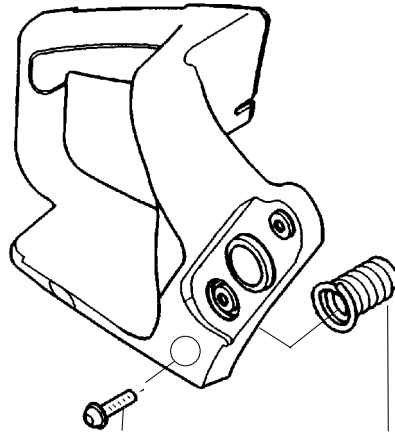

PARTS LIST NO. 530-088795		Poulan PRO® PARTS LIST	CHAIN SAW MODEL(S) 260	
DATE 8/24/04	Replaces 530083735 - 2/26/04		Note: Illustration may differ from actual model due to design changes	PAGE NO. 9

***** **Service Reference** *****

Note: Due to product improvements, your unit may have been built with or without the spring and screw shown below. If your unit does not have this spring and screw, no action is required. If your unit does have the spring and screw, please order the part numbers listed below.

530015814
Screw

530053274
Assy-Isolator Spring