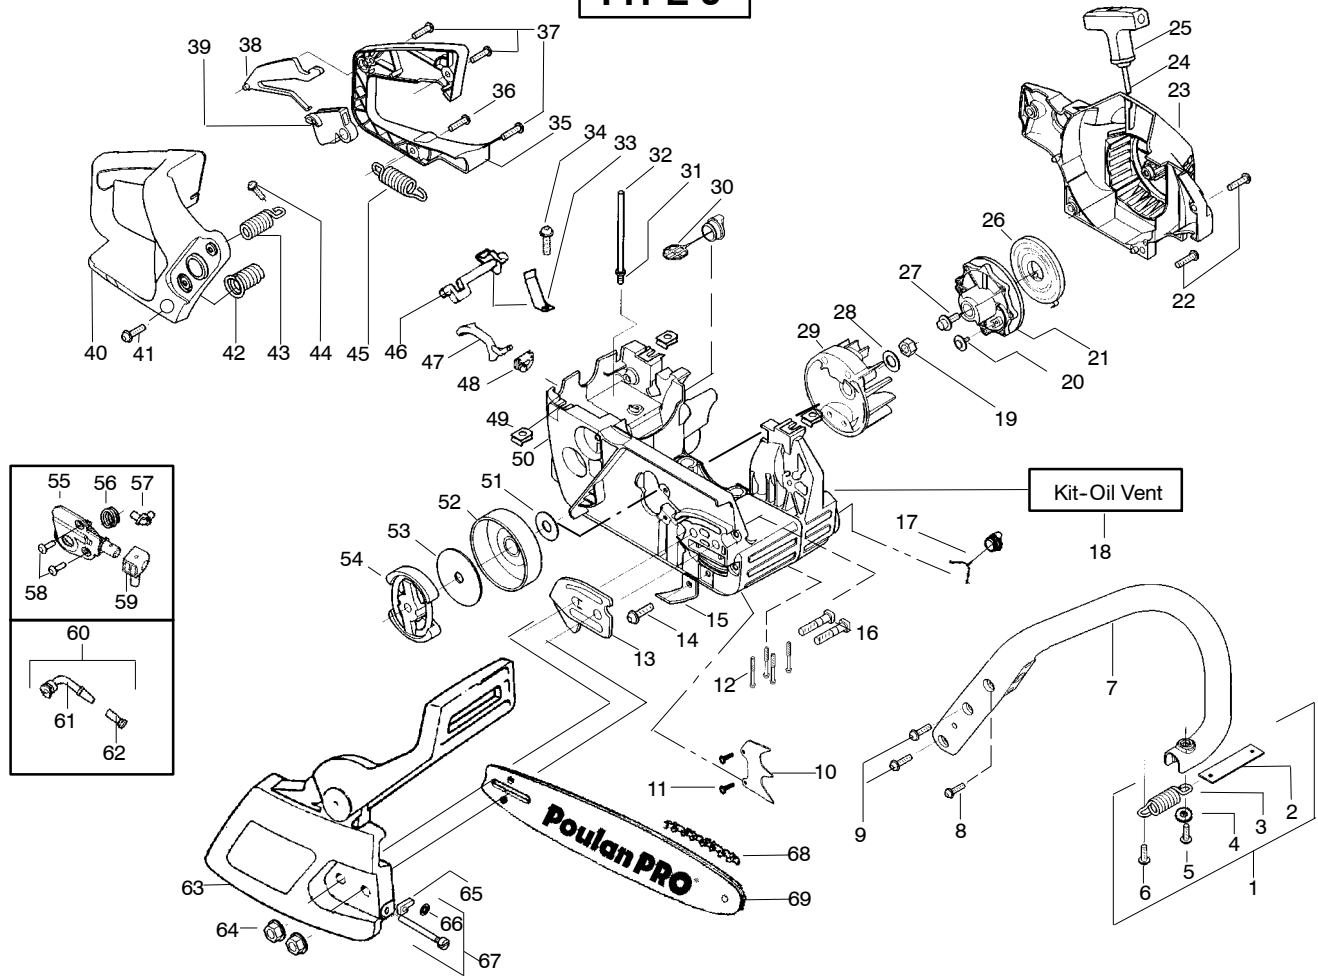

TYPE 6

Ref.	Part No.	Description	Ref.	Part No.	Description	Ref.	Part No.	Description
1.	530059667	Assy.-Isolator	29.	530039187	Assy-Flywheel	56.	530037820	Gear-Worm Spring
2.	530047608	Limiter Strap	30.	530047192	Assy-Fuel Cap	57.	530049477	Elbow-Oil Pickup
3.	530059668	Spring-Isolator	31.	530023877	Fitting-fuel line	58.	530016064	Screw
4.	530015158	Washer	32.	530069216	Kit-Fuel line (large)	59.	530019206	Seal Block
5.	530016018	Screw	33.	530016149	Spring-Switch	60.	530047663	Assy-Oil Pick-up
6.	530015843	Screw	34.	530015775	Cover			(Incl. 61,62)
7.	530047583	Front Handle	35.	530047581	Cover-Rear Handle	61.	530038373	Pick-up Oiler
8.	530015940	Screw	36.	530015886	Screw	62.	530056533	Filter-Oil
9.	530015814	Screw	37.	530015906	Screw	63.	530054999	Assy.-Chain Brake
10.	530014381	Kit-Spike Assy (incl. #11) (Russia Unit Only)	38.	530036098	Throttle Lockout	64.	530015917	Nut-Bar Mounting
11.	530016439	Screw	39.	530036097	Trigger-Throttle	65.	530015826	Pin-Bar Adjust
12.	530016132	Screw	40.	530047582	Handle - Rear	66.	530038593	Retainer
13.	530038238	Plate-Bar Mount.	41.	★★★★★	Screw	67.	530069611	Kit-Bar Adjusting (incl. # 65,66)
14.	530015814	Screw	42.	★★★★★	Assy Isolator-lower	68.	---	Chain
15.	530029850	Chain Catcher	43.	530071958-01	Kit-Isolator (Upper)			16"
16.	530016133	Bolt-Bar	44.	530015875	Screw			18"
17.	530057236	Assy-Oil Cap	45.	530059668	Spring-Isolator	69.	★★★★★	BAR
18.	530071666	Kit-Oil Vent	46.	530057473	Lever-Switch			16" Standard
19.	530016134	Nut-Flywheel	47.	530057474	Lever-Choke			18" Standard
20.	530016080	Screw	48.	530049005	Grommet-Knob			18" Quick Adjust
21.	530037817	Starter Pulley	49.	530015922	Nut-"U"-Type			18" Quick Adj. pro lam
22.	530015892	Screw	50.	530058733	Assy-Chassis (incl. fuel lines and caps)			
23.	530049335	Housing-Fan	51.	530015907	Washer-Thrust			
24.	530069232	Kit - Rope	52.	530047061	Assy.-Clutch Drum w/bearing			
25.	530056402	Handle-Starter	53.	530015611	Washer-Clutch			
26.	530027531	Spring-Recoil	54.	530014949	Assy. Clutch			
27.	530015920	Screw	55.	530071259	Kit - Oil Pump (incl. 56,57,59)			
28.	530015127	Washer-Flywheel						

✓ = NEW PART NUMBER FOR THIS IPL

★ = REFER TO THE SERVICE REFERENCE INDICATED FOR MORE INFORMATION. (LOCATED AT END OF IPL)