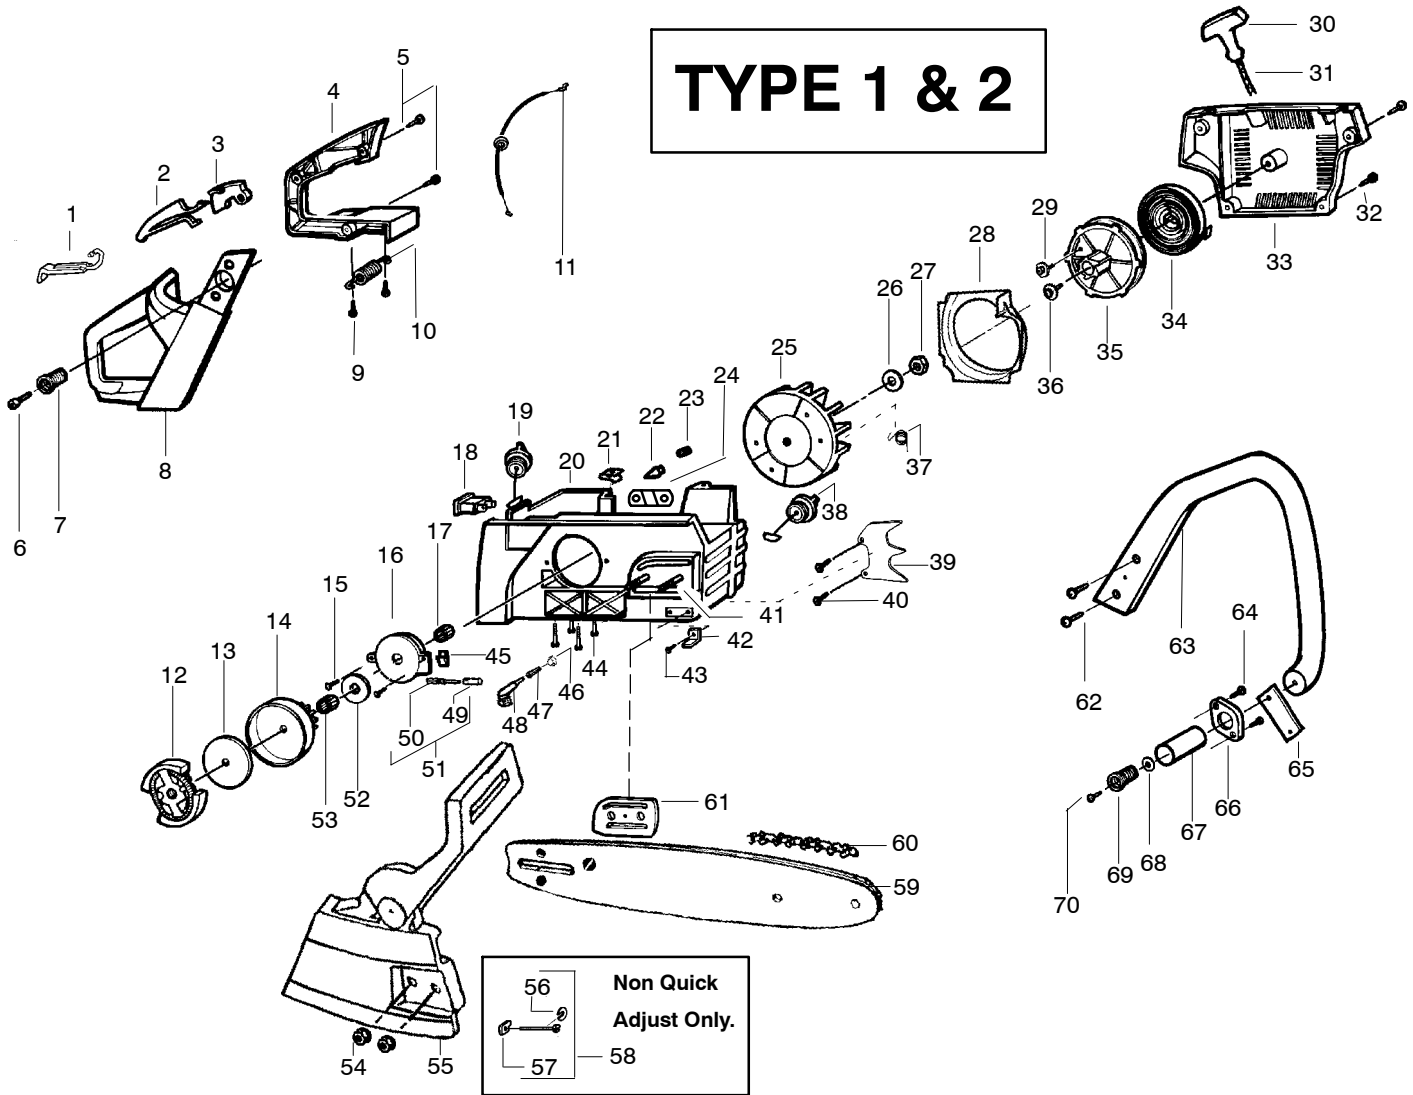

✓ = NEW PART NUMBER FOR THIS IPL * = REFER TO THE SERVICE REFERENCE INDICATED FOR MORE INFORMATION. (LOCATED AT END OF IPL)
● = THESE PARTS ARE ILLUSTRATED FOR CLARITY. ORDER COMPLETE ASSEMBLY.

Ref.	Part No.	Description	Ref.	Part No.	Description	Ref.	Part No.	Description
1.	530053443	Choke Lever	27.	530016071	Nut	52.	530015907	Thrust Washer
2.	530036098	Throttle Lockout	28.	530047667	Baffle Plate	53.	530032119	Clutch Bearing
3.	530036097	Throttle Trigger	29.	530016080	Screw	54.	530015917	Bar Mounting Nut
4.	530036491	Handle Cover	30.	530049797	Starter Handle	55.	530054804	Assy-Chainbrake
5.	530015957	Screw	31.	530069232	Rope Kit	56.	530038593	Retainer-Bar Adjust
6.	530015937	Screw	32.	530015892	Screw	57.	530015826	Bar Adjusting Pin
7.	530038985	Spring - Isolator	33.	530047743	Fan Hsg. Ass'y. Kit (Incl. 28)	58.	530069611	Kit - Bar Adjust (incl.56,57)
8.	530036130	Rear Pro Handle	34.	530015891	Recoil Spring	59.	*****	Bar
9.	530015906	Screw	35.	530069313	Kit - Starter Pulley	952044577		16" Standard
10.	530038986	Isolator Spring	36.	530015920	Screw	952044375		18" Standard
11.	530038471	Throttle Cable	37.	530023817	Spring - Starter Dog	952044377		20" Standard
12.	530014949	Clutch Ass'y.	38.	530010846	Oil Cap Ass'y.	952044815		20" Quick Adjust
13.	530015611	Clutch Washer	39.	530014381	Assy. - Spike (incl.8)	60.	*****	Chain
14.	530069342	Kit - Clutch Drum & Bearing (incl. 53)	40.	530015805	Screw	952051301		16" (66/.325-.050")
15.	530015896	Screw	41.	530015877	Bar Bolt	952051313		18" (72/.325-.050")
16.	530029835	Oil Pump Hsg.	42.	530029850	Chain Catcher	952051310		20" (78/.325-050")
17.	530029833	Oil Pump Worm	43.	530015906	Screw	61.	530047855	Bar Plate
18.	530069572	Switch Kit	44.	530016037	Screw	62.	530015814	Screw
19.	530010845	Fuel Cap Ass'y.	45.	530019174	Oil Seal	63.	530038327	Handle
20.	530037551	Chassis Ass'y.	46.	530030189	Plug-Oiler Filter	64.	530015775	Screw
21.	530015922	Speed Nut	47.	530037821	Oil Filter	65.	530036113	Front Strap
22.	530026119	Check Valve	48.	530037057	Oil Pick-up	66.	530036101	Isolator Plate
23.	530029868	Vent Plug	49.	530029834	Oil Pump Barrel	67.	530036142	Spring Sleeve
24.	530036043	Bar Stud Plate	50.	530029838	Plunger & Gear Ass'y.	68.	530015123	Washer
25.	530039147	Flywheel Ass'y.	51.	530014410	Oil Pump Ass'y. (Incl. 16, 49, & 50)	69.	530038985	Isolator spring
26.	530015127	Washer				70.	530015984	Screw