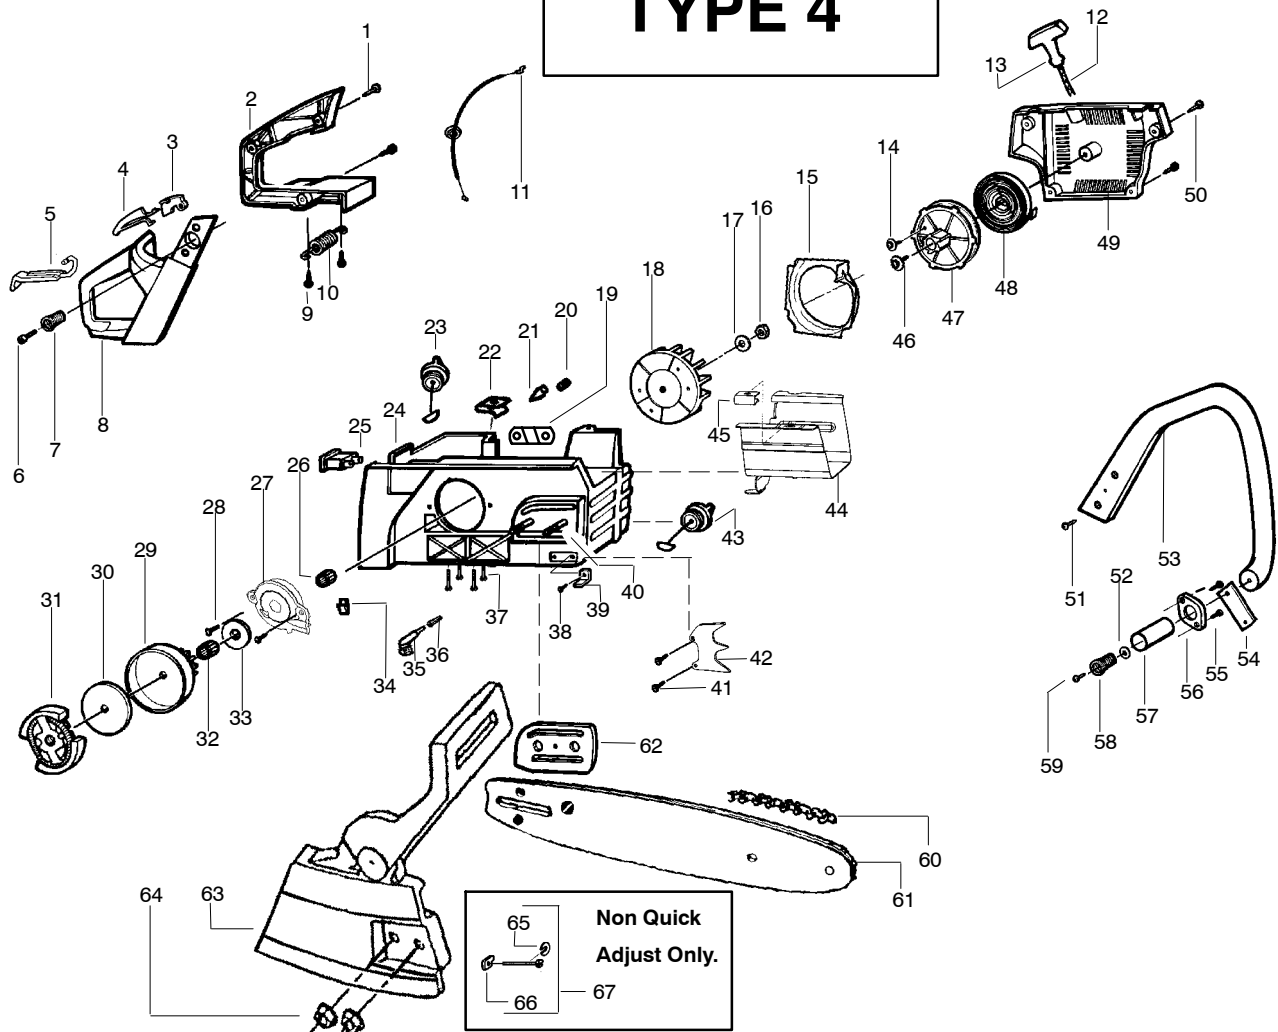

TYPE 4

Ref.	Part No.	Description	Ref.	Part No.	Description	Ref.	Part No.	Description
1.	530015957	Screw	27.	530014410	Assy-Oil Pump	52.	530015158	Washer
2.	530071272	Cover-Handle	28.	530015896	Screw	53.	530038327	Handle-Front
3.	530036097	Trigger-Throttle	29.	530069342	Kit-Clutch Drum (Incl. #32)	54.	530036113	Front Strap-AV
4.	530036098	Lockout-Throttle	30.	530015611	Washer-Clutch	55.	530015775	Screw-Plate
5.	530053443	Lever-Choke	31.	530014949	Assy-Clutch	56.	530036101	Plate-Isolator
6.	530015937	Screw	32.	530032119	Bearing-Clutch	57.	530036142	Spring Sleeve-AV
7.	530038985	Spring-Isolator	33.	530015907	Washer-Thrust	58.	530038985	Spring-Isolator
8.	530071272	Handle-Rear	34.	530019174	Seal-Oil	59.	530015984	Screw
9.	530015906	Screw	35.	545047801	Pickup-Oil	60.	---	Chain"
10.	530038986	Spring-Isolator	36.	530056533	Filter-Oil		952051301	16"
11.	530038471	Assy-Throttle Cable (Incl. Grommet)	37.	530016037	Screw		952051310	20"
12.	530069232	Kit-Rope	38.	530015814	Screw	61.	---	Bar
13.	530049797	Handle-Starter	39.	530029850	Chain Catcher		952044577	16" Standard
14.	530016080	Screw	40.	530015877	Bar Bolt		952044815	20" Quick Adjust
15.	530047667	Plate-Baffle Fan	41.	530016439	Screw		530044868	20" Pro Lam Quick Adj.
16.	530016071	Nut-Flywheel	42.	530014381	Kit-Spike Assy(incl. 41)	62.	530047855	Bar Plate
17.	530015127	Washer-Flywheel	43.	530010846	Assy-Oil Cap	63.	----	Assy-ChainBrake (w/Standard Bar)
18.	530039147	Assy-Flywheel	44.	530055406	Shield-Heat		530054804	(w/Quick Adjust Bar)
19.	530036043	Plate-Support (Bar Stud)	45.	530055322	Clip-"U"	64.	530015917	Nut-Bar Mounting
20.	530029868	Plug-Vent	46.	530015920	Screw	65.	530038593	Retainer
21.	530026119	Valve-Check	47.	530069313	Kit-Starter Pulley	66.	530015826	Pin-Bar Adjust
22.	530015922	Nut-Speed	48.	530015891	Spring-Recoil	67.	530069611	Kit-Bar Adjust (incl. 65,66)
23.	530010845	Assy-Fuel Cap	49.	530047743	Housing-Fan (incl. 15)			
24.	530037551	Assy-Chassis	50.	530015892	Screw			
25.	530069572	Kit-Switch	51.	530015814	Screw			
26.	530029833	Worm-Oil Pump						

✓ = NEW PART NUMBER FOR THIS IPL

* = REFER TO THE SERVICE REFERENCE INDICATED FOR MORE INFORMATION. (LOCATED AT END OF IPL)