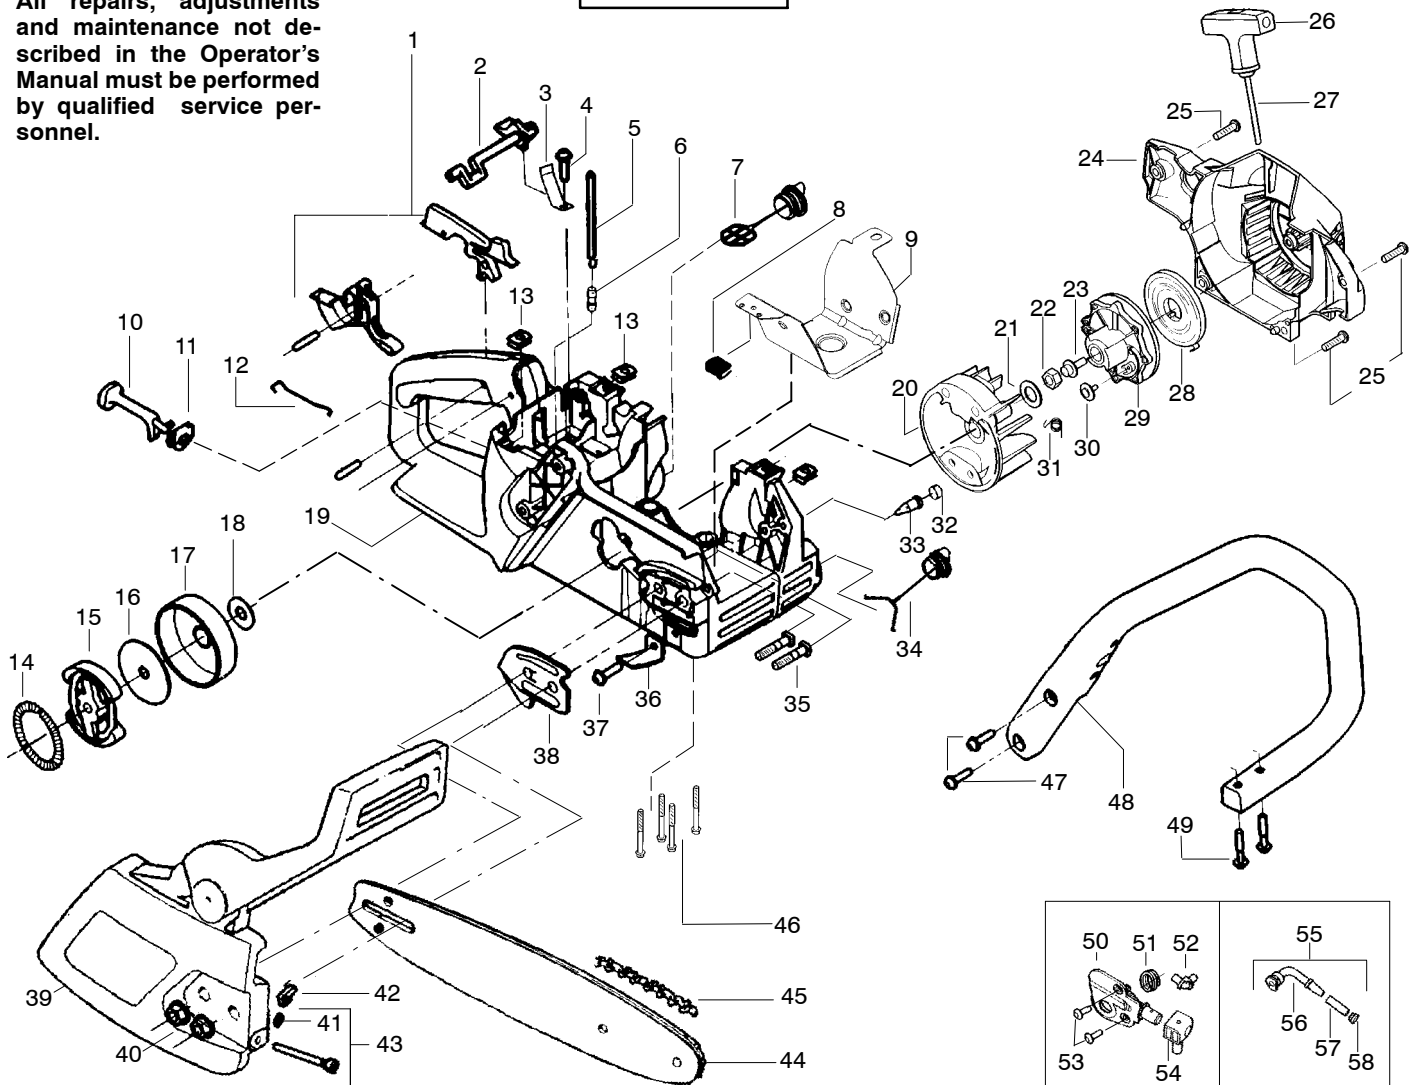

## TYPE 1

Ref.	Part No.	Description	Ref.	Part No.	Description	Ref.	Part No.	Description
1.	530071305	Trigger & Lockout Kit (Includes Pin)	23.	530015920	Screw	45.	952051209	Chain – 14"
2.	530038227	Switch Lever	24.	530049334	Fan Housing	46.	530016132	Screw
3.	530016149	Switch Spring	25.	530015892	Screw	47.	530015814	Screw
4.	530015775	Screw	26.	530037485	Starter Handle	48.	530037799	Front Handle
5.	530069216	Fuel Line Kit (Large)	27.	530069232	Rope Kit	49.	530015940	Screw
6.	530023877	Fitting – Fuel line	28.	530027531	Starter Spring	50.	530071259	Kit-Oil Pump (incl 51,52,54)
7.	530047192	Fuel Cap Ass'y.	29.	530037817	Starter Pulley	51.	530037820	Gear-Worm Spring
8.	530055322	Clip - "U"	30.	530016080	Screw	52.	530049477	Elbow-Oil Pickup
9.	530055183	Shield - Heat	31.	530023817	Spring - Starter Dog	53.	530016064	Screw
10.	530047989	Lever-Choke	32.	530038264	Plug - Bronze Vent	54.	530019206	Seal Block
11.	530038406	Grommet-Choke lever	33.	530026119	Check Valve	55.	530047663	Oil-Pickup Ass'y. (Incl. 56, 57 & 58)
12.	530037809	Wire-Throttle	34.	530010846	Oil Cap Ass'y.	56.	530038373	Oiler Pickup
13.	530015922	Nut-Speed	35.	530016133	Bolt - Bar	57.	530037821	Oil Filter
14.	530094188	Spring - Clutch	36.	530029850	Chain Catcher	58.	530030189	Plug-Oil Filter
15.	530014949	Assy.-Clutch (incl. 14)	37.	530015814	Screw			
16.	530015611	Washer-Clutch	38.	530038238	Plate-Bar Mounting			
17.	530047061	Drum Assy. W/brg.	39.	530054735	Assy.-Chain Brake			
18.	530015907	Washer - Thrust	40.	530015917	Nut-Bar Mounting			
19.	530069822	Kit - Chassis Assy.	41.	530038593	Retainer-Bar Adjust			
20.	530039209	Flywheel Ass'y.	42.	530015826	Pin-Bar Adjust			
21.	530015127	Washer-Flywheel	43.	530069611	Kit-Bar Adjust (incl 41,42)			
22.	530016134	Nut-Flywheel	44.	952044368	Bar - 14"			