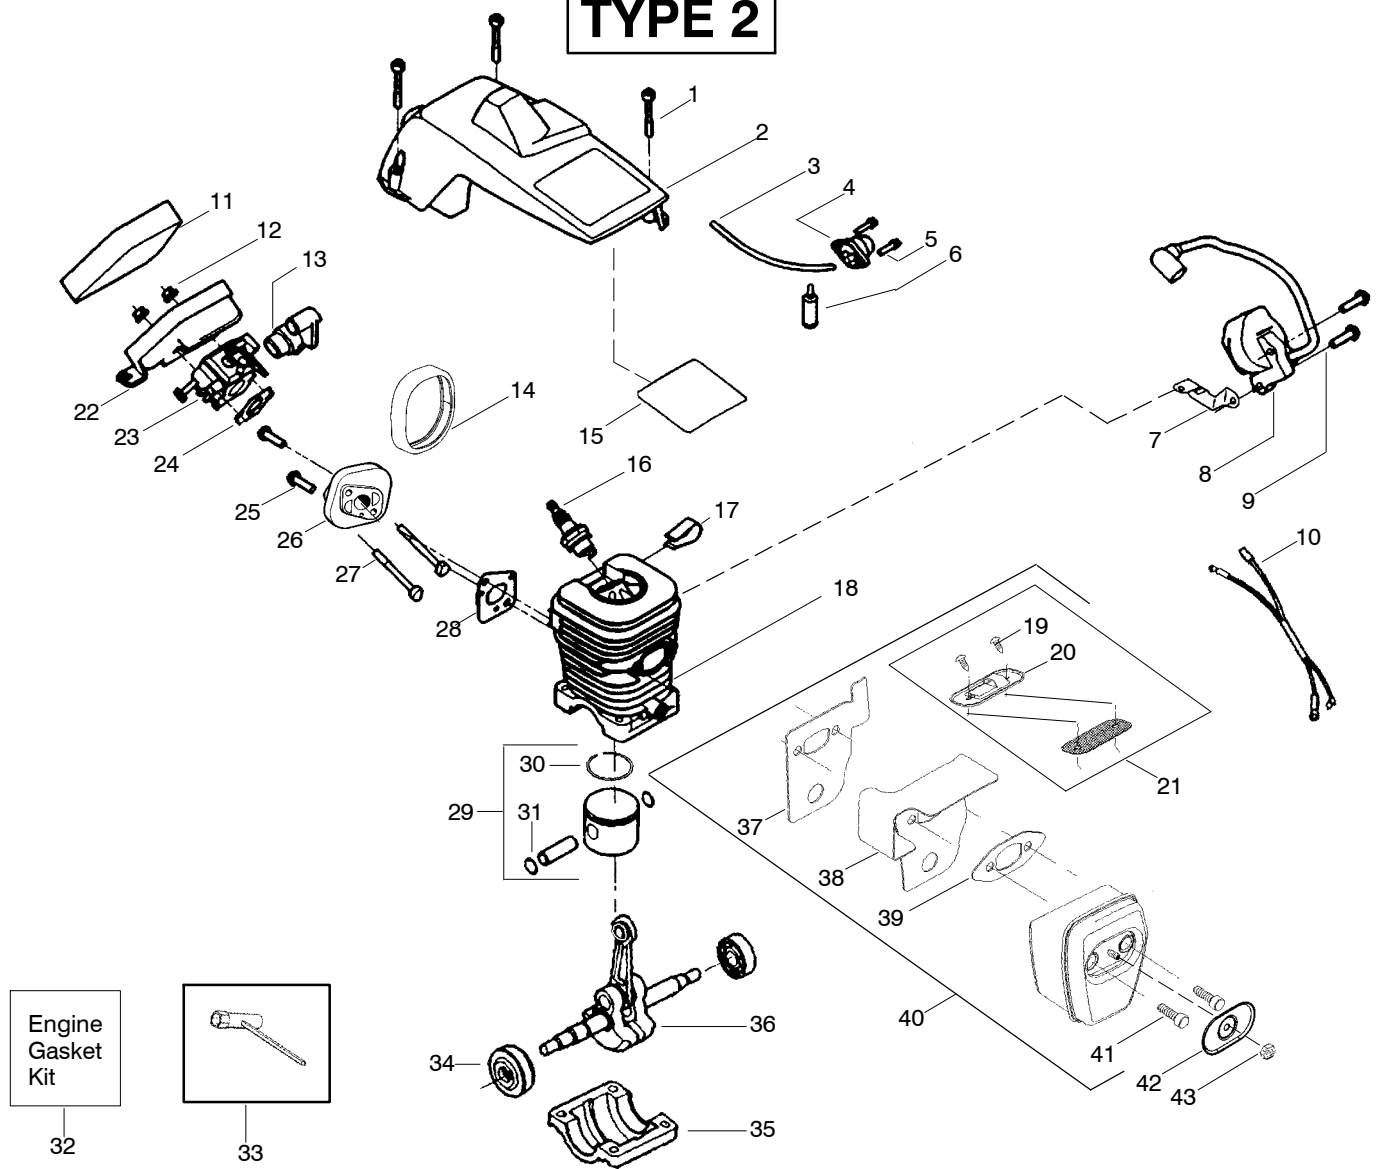

PARTS LIST NO. 530086189		POULAN® PARTS LIST	CHAIN SAW MODEL(S) 2050 LE	
DATE 11/29/06	Replaces 530086189 – 09/14/06		Note: Illustration may differ from actual model due to design changes	PAGE NO. 4

TYPE 2

Ref.	Part No.	Description	Ref.	Part No.	Description	Ref.	Part No.	Description
1.	530016153	Screw	18.	530012550	Cylinder	32.	530069608	Kit– Engine Gasket (Incl. 24, 28 & 39)
2.	530055637	Assy– Cylinder Shield (includes # 15)	19.	530016351	Screw– Outlet cover	33.	530031163	Bar Wrench
3.	530069247	Kit– Fuel Line (Small)	20.	530055759	Cover – Outlet	34.	530056363	Assy– Seal & Bearing
4.	530047213	Assy– Air Purge	21.	530071413	Kit– Spark Arrestor (Incl. 19,20)	35.	530037935	Cap– Crankcase
5.	530015780	Screw	22.	530057480	Air Filter Housing	36.	530047062	Assy– Crankshaft
6.	530095646	Assy– Fuel Pick– up	23.	---	Kit– Carburetor (Zama– W– 20)	37.	530054885	Backplate
7.	530047442	Strap– Ground		530071820	(Walbro– WT– 662)	38.	530054880	Guide– Outlet
8.	530039198	Ignition Module	24.	530069608	Gasket– Carb. (kit)	39.	530069608	Gasket– Muffler(kit)
9.	530015814	Screw	25.	530016386	Screw	40.	530054886	Assy– Muffler (Incl. 37– 39,41)
10.	530052296	Assy– Wire Harness	26.	530049700	Carb. Adapter	41.	530016338	Bolt– Muffler
11.	530037793	Foam– Air Filter	27.	530016187	Screw	42.	530055586	Cover– Bolt
12.	530016101	Nut	28.	530069608	Gasket– Adaptor(kit)	43.	530016359	Nut– Brass
13.	530035526	Grommet– Carb Adjust	29.	530071408	Kit– Piston (Incl. 30 & 31)			
14.	530054144	Seal– Carb Adapter	30.	530038729	Ring– Piston			
15.	530055698	Reflector– Heat	31.	530015697	Retainer– Piston Pin			
16.	952030150	Spark Plug (RCJ– 7Y)						
17.	530016136	Clip– High Tension Lead						

✓ = NEW PART NUMBER FOR THIS IPL   * = REFER TO THE SERVICE REFERENCE INDICATED FOR MORE INFORMATION. (LOCATED AT END OF IPL)
● = THESE PARTS ARE ILLUSTRATED FOR CLARITY. ORDER COMPLETE ASSEMBLY.