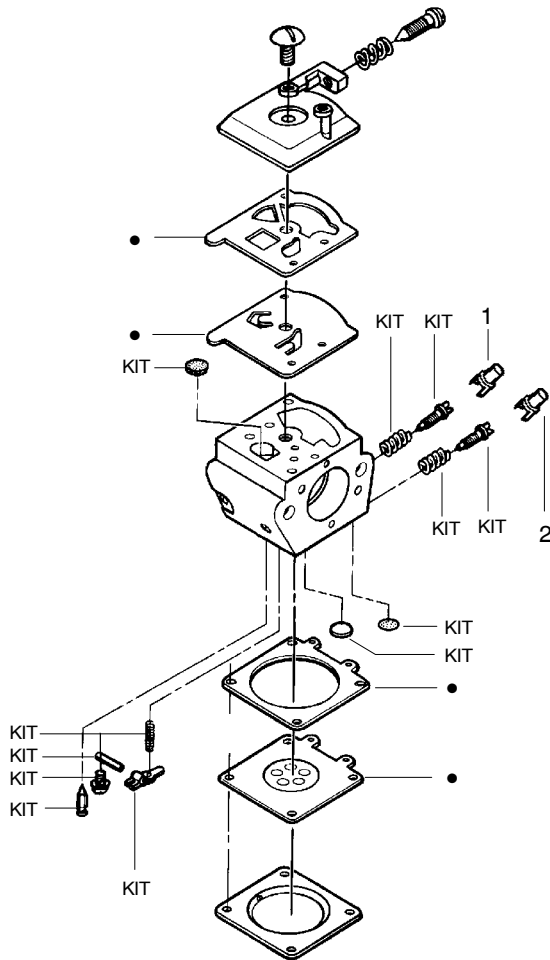

Carburetor Assembly – WT600 – #530071410

Carb.
Repair
Kit

Gasket/
Dia.
Kit

3

4

Ref.	Part No.	Description
1.	530038479	Limiter Cap – High
2.	530038478	Limiter Cap – Low
3.	530069826	Carburetor Repair Kit (KIT = Indicates Contents)
4.	530069844	Gasket Diaphragm Kit (● Indicates Contents)

Kit - Carburetor Assembly No. 530071622 - WT-637
Kit - Carburetor Assembly No. 530071820 - W-20
Kit - Carburetor Assembly No. 530071821 - WT-662

Note: No Repair kits are available for this carburetor