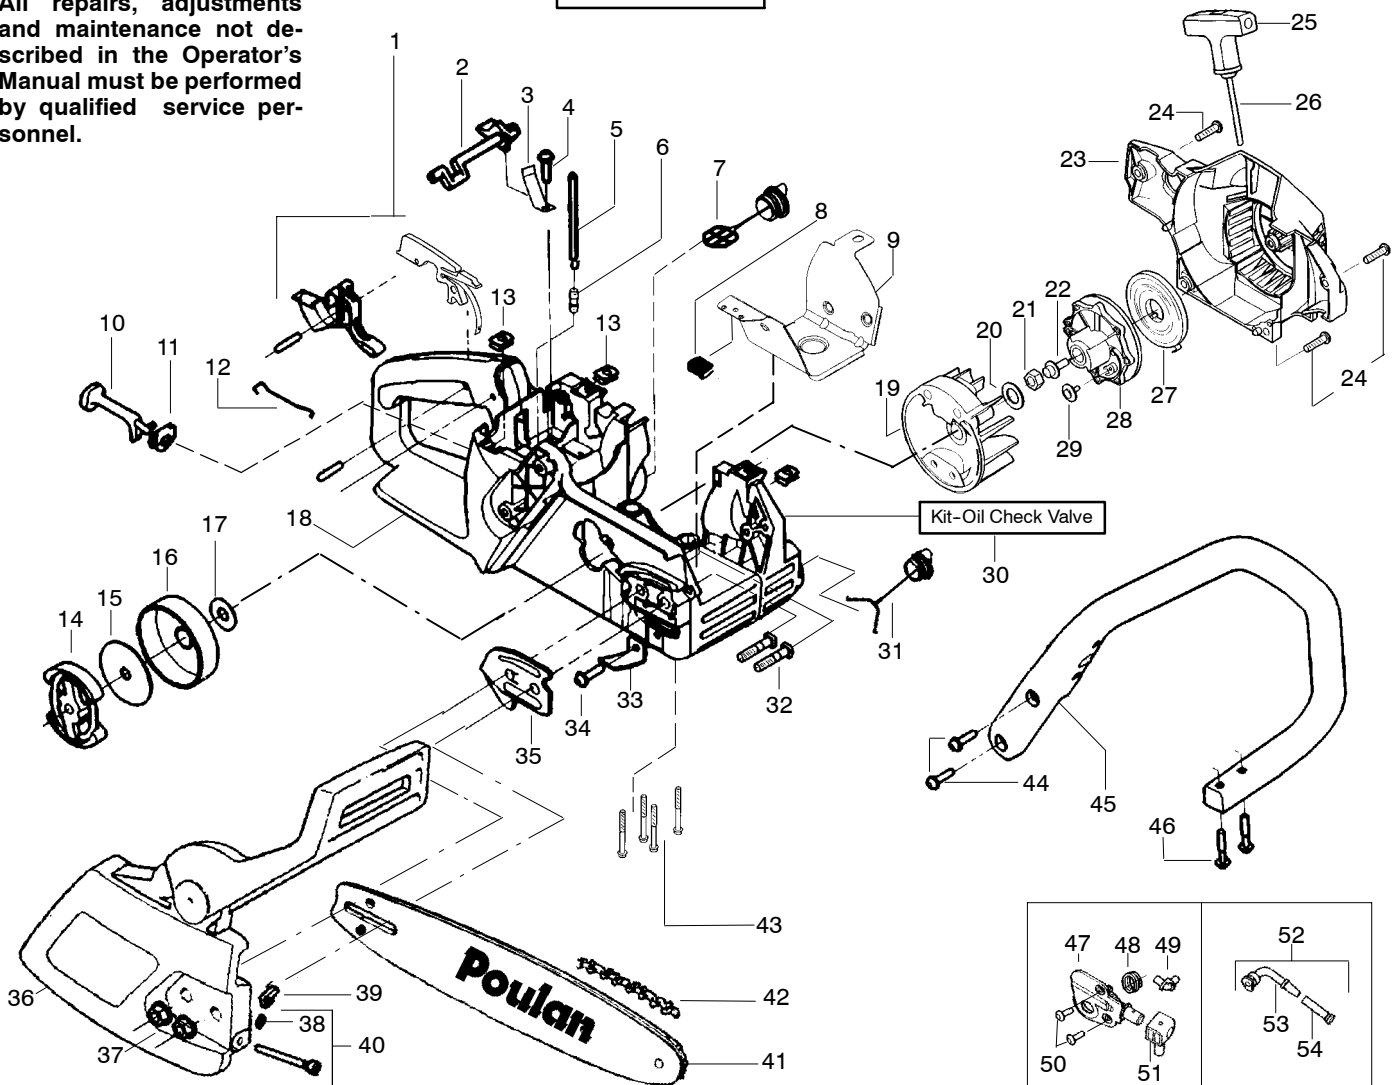

PARTS LIST NO. 530086189		POULAN® PARTS LIST	CHAIN SAW MODEL(S) 2050 LE	
DATE 11/29/06	Replaces 530086189 - 09/14/06		NOTE: Illustration may differ from actual model due to design changes	PAGE NO. 2

⚠ WARNING

All repairs, adjustments and maintenance not described in the Operator's Manual must be performed by qualified service personnel.

TYPE 2

Ref.	Part No.	Description	Ref.	Part No.	Description	Ref.	Part No.	Description
1.	530071832	Kit-Trigger & Lockout (Includes Pin)	22.	530015920	Screw	42.	952051209	Chain - 14"
2.	530038227	Lever-Switch	23.	530049334	Housing-Fan	43.	530016132	Screw
3.	530016149	Spring-Switch	24.	530015892	Screw	44.	530015814	Screw
4.	530015775	Screw	25.	530056402	Handle-Starter	45.	530056798	Handle-Front
5.	530069216	Kit-Fuel Line (Large)	26.	530069232	Kit-Rope	46.	530015940	Screw
6.	530023877	Fitting - Fuel line	27.	530027531	Spring-Starter	47.	530071259	Kit-Oil Pump (incl 48,49,51)
7.	530047192	Assy-Fuel Cap w/ret.	28.	530037817	Pulley-Starter	48.	530037820	Gear-Worm Spring
8.	530055322	Clip - "U"	29.	530016080	Screw	49.	530049477	Elbow-Oil Pickup
9.	530055183	Shield - Heat	30.	530071666	Kit-Oil Check Valve	50.	530016064	Screw
10.	530047989	Lever-Choke	31.	530010846	Assy-Oil Cap	51.	530019206	Block-Seal
11.	530049005	Grommet-Choke lever	32.	530016133	Bolt - Bar	52.	530047663	Assy-Oil-Pickup (Incl. 53, 54)
12.	530037809	Wire-Throttle	33.	530029850	Chain Catcher	53.	530038373	Pickup-Oiler
13.	530015922	Nut-Speed	34.	530015814	Screw	54.	530056533	Filter-Oil
14.	530014949	Assy.-Clutch	35.	530038238	Plate-Bar Mounting			Not Shown
15.	530015611	Washer-Clutch	36. ✓	545139906	Assy.-Chain Brake			
16.	530047061	Assy-Drum W/brg.	37.	530015917	Nut-Bar Mounting			
17.	530015907	Washer - Thrust	38.	530038593	Retainer-Bar Adjust			
18.	530058909	Kit-Chassis Assy.	39.	530015826	Pin-Bar Adjust			
19.	530039187	Assy-Flywheel	40.	530069611	Kit-Bar Adjust (incl 38,39)			
20.	530015127	Washer-Flywheel	41.	952044368	Bar - 14"		545123622	Manual-Operator
21.	530016134	Nut-Flywheel					530057757	Decal-Warning

✓ = NEW PART NUMBER FOR THIS IPL

★ = REFER TO THE SERVICE REFERENCE INDICATED FOR MORE INFORMATION. (LOCATED AT END OF IPL)