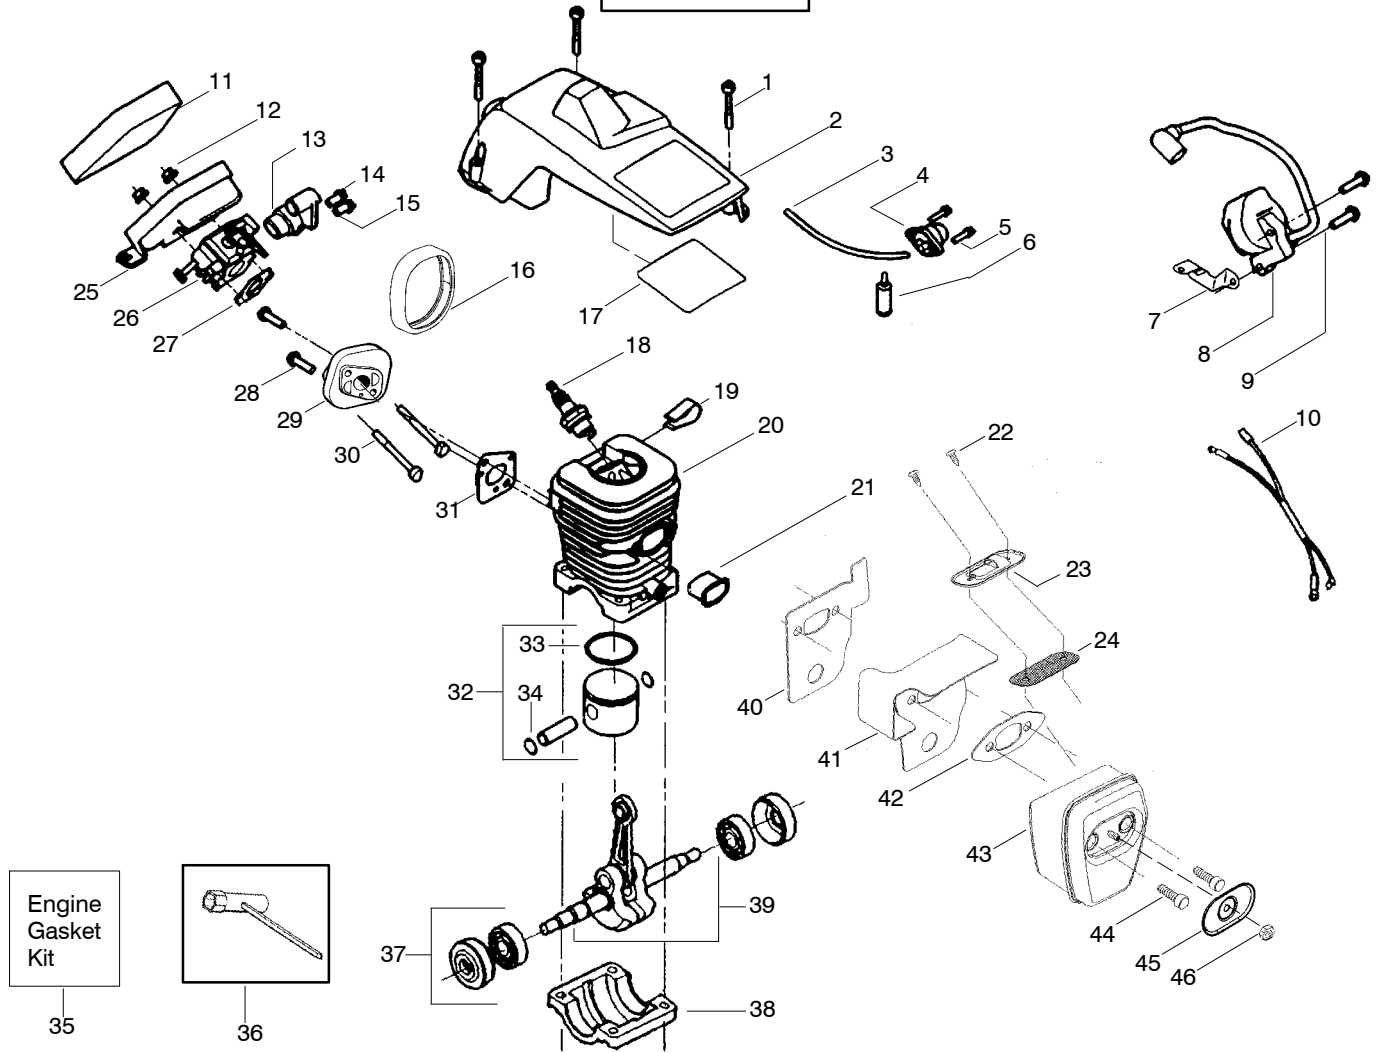

TYPE 1

Ref.	Part No.	Description	Ref.	Part No.	Description	Ref.	Part No.	Description
1.	530016153	Screw	19.	530016136	Clip–High Tension Lead	34.	530015697	Retainer–Piston Pin
2.	530055637	Assy–Cylinder Shield (includes # 17)	20.	530071412	Kit–Cylinder	35.	530069608	Kit–Engine Gasket (Incl. 27, 31 & 42)
3.	530069247	Kit–Fuel Line (Small)	21.	530037652	Insulator–Heat	36.	530031163	Bar Wrench
4.	530047213	Assy–Air Purge	22.	530016351	Screw–Outlet cover	37.	530056363	Assy–Seal & Bearing
5.	530015780	Screw	23.	530054883	Cover – Outlet	38.	530037935	Cap–Crankcase
6.	530095646	Assy–Fuel Pick–up	24.	530071413	Kit–Spark Arrestor (Incl. 22,23)	39.	530047062	Assy–Crankshaft
7.	530047442	Strap–Ground	25.	530037804	Air Filter Housing	40.	530054885	Backplate
8.	530039198	Ignition Module	26.	530071410	Kit–Carburetor (WT600) (Incl. 14 & 15)	41.	530054880	Guide–Outlet
9.	530015814	Screw	27.	530069608	Gasket–Carb.	42.	530069608	Gasket–Muffler
10.	530052296	Assy–Wire Harness	28.	530016386	Screw	43.	530054886	Assy–Muffler (Incl. 40–42,44,22,23)
11.	530037793	Foam–Air Filter	29.	530049700	Carb. Adapter	44.	530016338	Bolt–Muffler
12.	530016101	Nut	30.	530016187	Screw	45.	530055586	Cover–Bolt
13.	530049244	Grommet–Carb Adjust	31.	530069608	Gasket–Carb Adaptor	46.	530016359	Nut–Brass
14.	530038479	Limiter Cap–High	32.	530071408	Kit–Piston (Incl. 33 & 34)			Not Shown
15.	530038478	Limiter Cap–Low	33.	530038729	Ring–Piston			
16.	530054144	Seal–Carb Adapter						
17.	530055698	Reflector–Heat						
18.	952030150	Spark Plug (RCJ–7Y)					530086523	Operator Manual

✓ = NEW PART NUMBER FOR THIS IPL   * = REFER TO THE SERVICE REFERENCE INDICATED FOR MORE INFORMATION. (LOCATED AT END OF IPL)
● = THESE PARTS ARE ILLUSTRATED FOR CLARITY. ORDER COMPLETE ASSEMBLY.