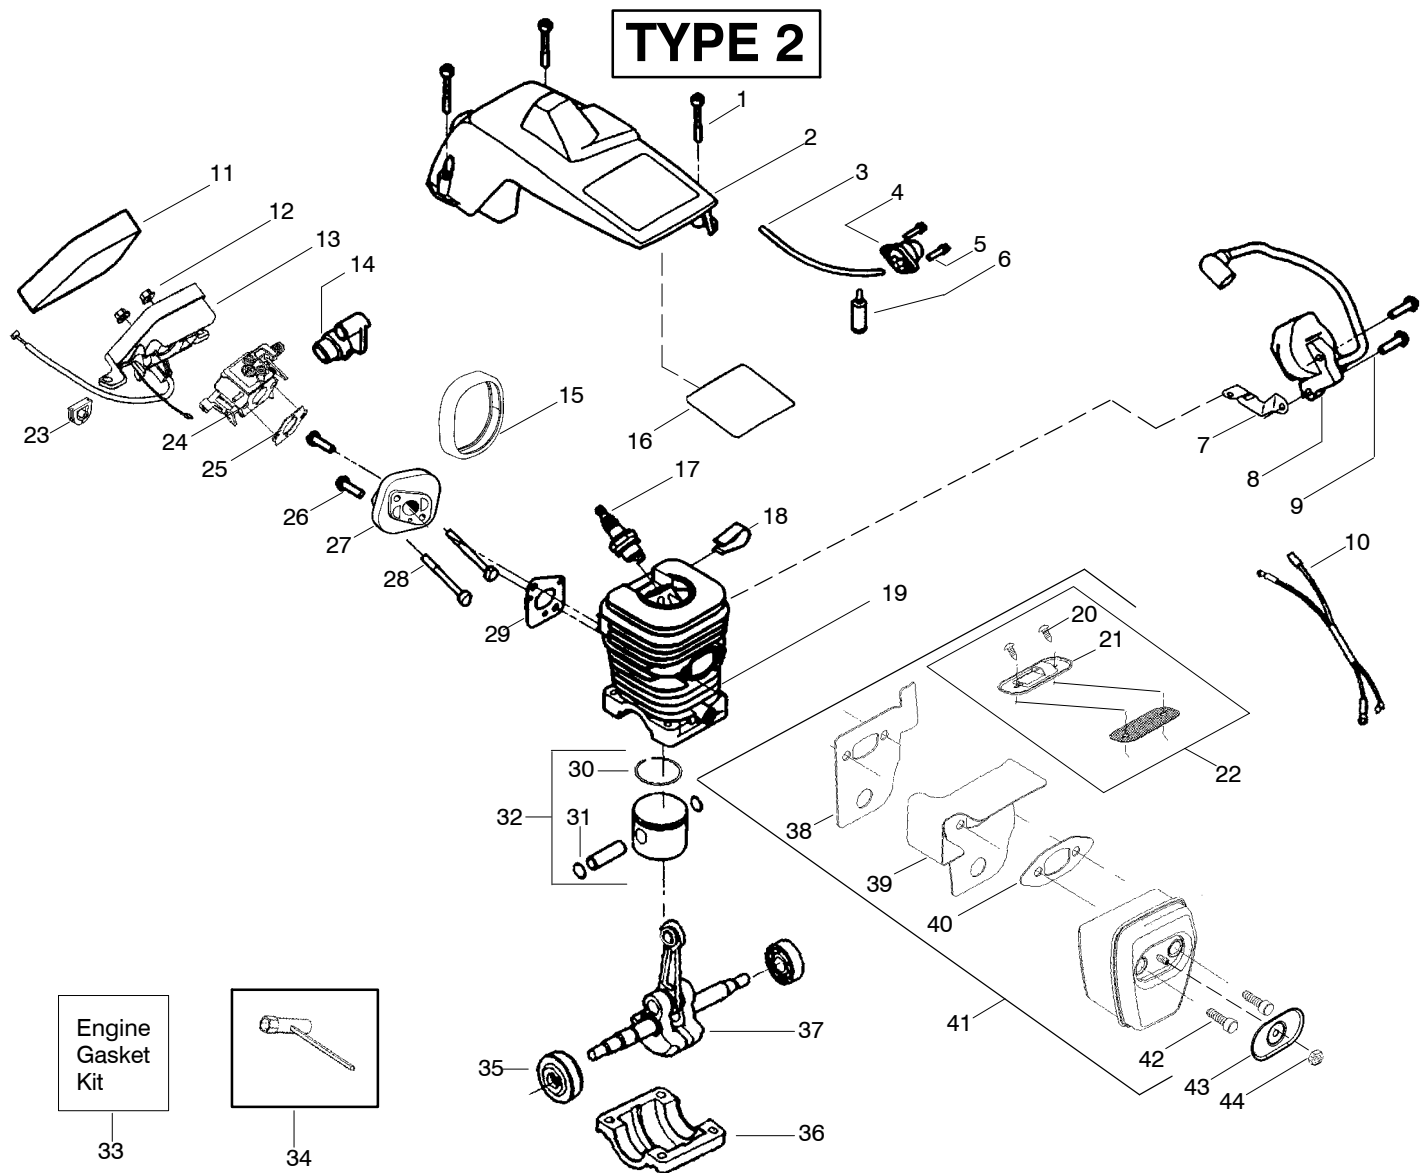

Ref.	Part No.	Description	Ref.	Part No.	Description	Ref.	Part No.	Description
1.	530016153	Screw	19.	530012550	Cylinder	34.	530031163	Bar Wrench
2.	530055638	Assy - Cylinder Shield (includes # 16)	20.	530016351	Screw - Outlet cover	35.	530056363	Assy - Seal & Bearing
3.	530069247	Kit - Fuel Line (Small)	21.	530054883	Cover - Outlet	36.	530037935	Cap - Crankcase
4.	530071835	Kit - Purge Bulb (incl. #5)	22.	530071413	Kit - Spark Arrestor (Incl. 20,21)	37.	530047062	Assy - Crankshaft
5.	530015780	Screw	23.	530047631	Grommet - Throttle Cable	38.	530054885	Backplate
6.	530095646	Assy - Fuel Pick-up	24.	---	Kit - Carburetor Zama (W-20) Walbro (WT-662)	39.	530054880	Guide - Outlet
7.	530047442	Strap - Ground	25.	530069608	Gasket - Carb. (kit)	40.	530069608	Gasket - Muffler (kit)
8.	530039198	Ignition Module	26.	530016386	Screw	41.	530054886	Assy - Muffler (Incl. 38 - 40,42)
9.	530015814	Screw	27.	530049700	Carb. Adapter	42.	530016338	Bolt - Muffler
10.	530057475	Assy - Wire Harness	28.	530016187	Screw	43.	530055586	Cover - Bolt
11.	530037793	Foam - Air Filter	29.	530069608	Gasket - Adaptor (kit)	44.	530016359	Nut - Brass
12.	530016101	Nut	30.	530038729	Ring - Piston			Not Shown
13.	530057702	Assy - Air Box	31.	530015697	Retainer - Piston Pin	↙	545123538	Manual
14.	530035526	Grommet - Carb Adjust	32.	530071408	Kit - Piston (Incl. 30 & 31)		530057757	Decal - Warning
15.	530054144	Seal - Carb Adapter	33.	530069608	Kit - Engine Gasket (Incl. 25, 29 & 40)			
16.	530055698	Reflector - Heat						
17.	952030150	Spark Plug (RCJ-7Y)						
18.	530016136	Clip - High Tension Lead						

↙ = NEW PART NUMBER FOR THIS IPL   ★ = REFER TO THE SERVICE REFERENCE INDICATED FOR MORE INFORMATION. (LOCATED AT END OF IPL)