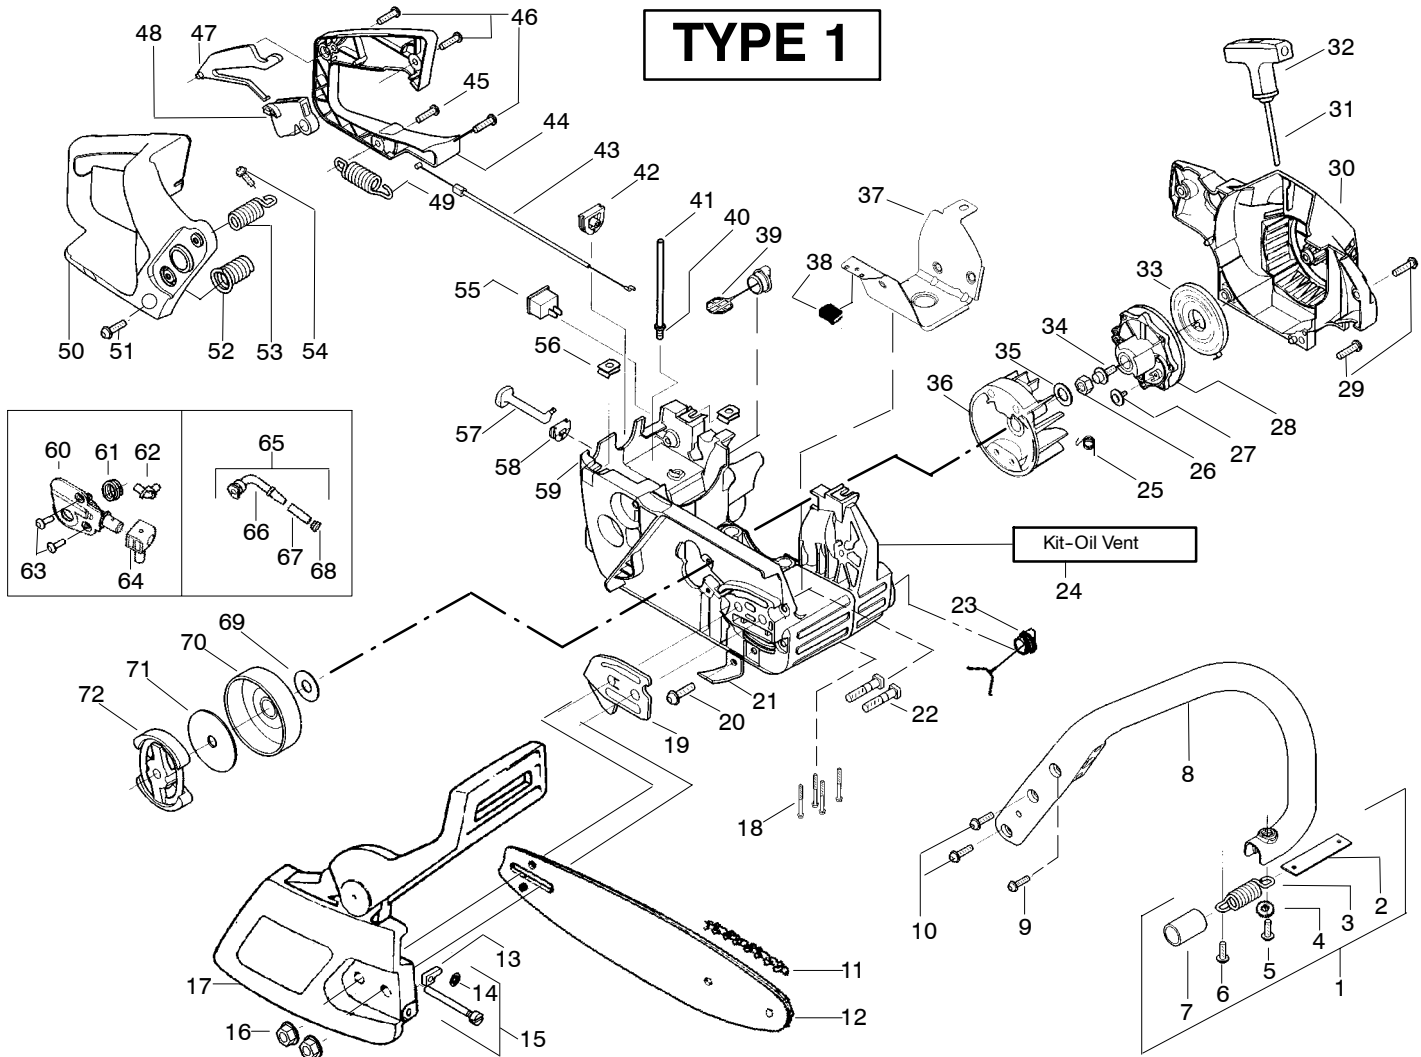

TYPE 1

Ref.	Part No.	Description	Ref.	Part No.	Description	Ref.	Part No.	Description
1.	530047963	Assy. - Isolator	28.	530037817	Starter Pulley	54.	530015875	Screw
2.	530047608	Limiter Strap	29.	530015892	Screw	55.	530069572	Kit - Switch
3.	530042082	Spring - Isolator	30.	530049334	Fan Housing	56.	530015922	Nut - "U" - Type
4.	530015123	Washer	31.	530069232	Kit - Rope	57.	530047605	Knob - Choke
5.	530016018	Screw	32.	530037485	Starter Handle	58.	530049005	Grommet - Knob
6.	530015843	Screw	33.	530027531	Recoil Spring	59.	530056595	Assy - Chassis (Incl. 22 - 24, 39 filter & fuel lines)
7.	530036142	Sleeve - AV Spring	34.	530015920	Screw	60.	530071259	Kit - Oil Pump
8.	530047583	Front Handle	35.	530015127	Washer - Flywheel	61.	530037820	Gear - Worm Spring
9.	530015940	Screw	36.	530039209	Assy - Flywheel	62.	530049477	Elbow - Oil Pickup
10.	530015814	Screw	37.	530055183	Shield - Heat	63.	530016064	Screw
11.	952051338	Chain - 18"	38.	530055322	Clip - "U"	64.	530019206	Seal Block
12.	952044418	Bar - 18"	39.	530047192	Fuel Cap Ass'y.	65.	530047663	Assy - Oil Pick-up (Incl. 66 - 68)
13.	530015826	Pin - Bar Adjust	40.	530023877	Fitting - fuel line	66.	530038373	Pick-up Oiler
14.	530038593	Retainer - Bar Adjust	41.	530069216	Kit - Fuel line (large)	67.	530037821	Oil Filter
15.	530069611	Kit - Bar Adj. (incl. 13, 14)	42.	530047631	Grommet - Cable	68.	530030189	Plug - Oil Filter
16.	530015917	Nut - Bar Mounting	43.	530047602	Cable - Throttle	69.	530015907	Washer - Thrust
17.	530054735	Kit - Chain Brake	44.	530047581	Cover - Rear Handle	70.	530047061	Assy. - Clutch Drum w/bearing
18.	530016132	Screw	45.	530015886	Screw	71.	530015611	Washer - Clutch
19.	530038238	Plate - Bar Mounting	46.	530015906	Screw	72.	530014949	Assy. Clutch
20.	530015814	Screw	47.	530036098	Throttle Lockout			
21.	530029850	Chain Catcher	48.	530036097	Trigger - Throttle			
22.	530016133	Bolt - Bar	49.	530042082	Spring - Isolator			
23.	530010846	Oil Cap Ass'y.	50.	530047582	Handle - Rear			
24.	530071666	Kit - Oil Vent	51.	530015814	Screw			
25.	530023817	Spring - Starter Dog	52.	530053274	Assy. Isolator - lower			
26.	530016134	Nut - Flywheel	53.	530071385	Kit - Isolator (Upper)			
27.	530016080	Screw						

✓ = NEW PART NUMBER FOR THIS IPL

★ = REFER TO THE SERVICE REFERENCE INDICATED FOR MORE INFORMATION. (LOCATED AT END OF IPL)

= THESE PARTS ARE ILLUSTRATED FOR CLARITY. ORDER COMPLETE ASSEMBLY.