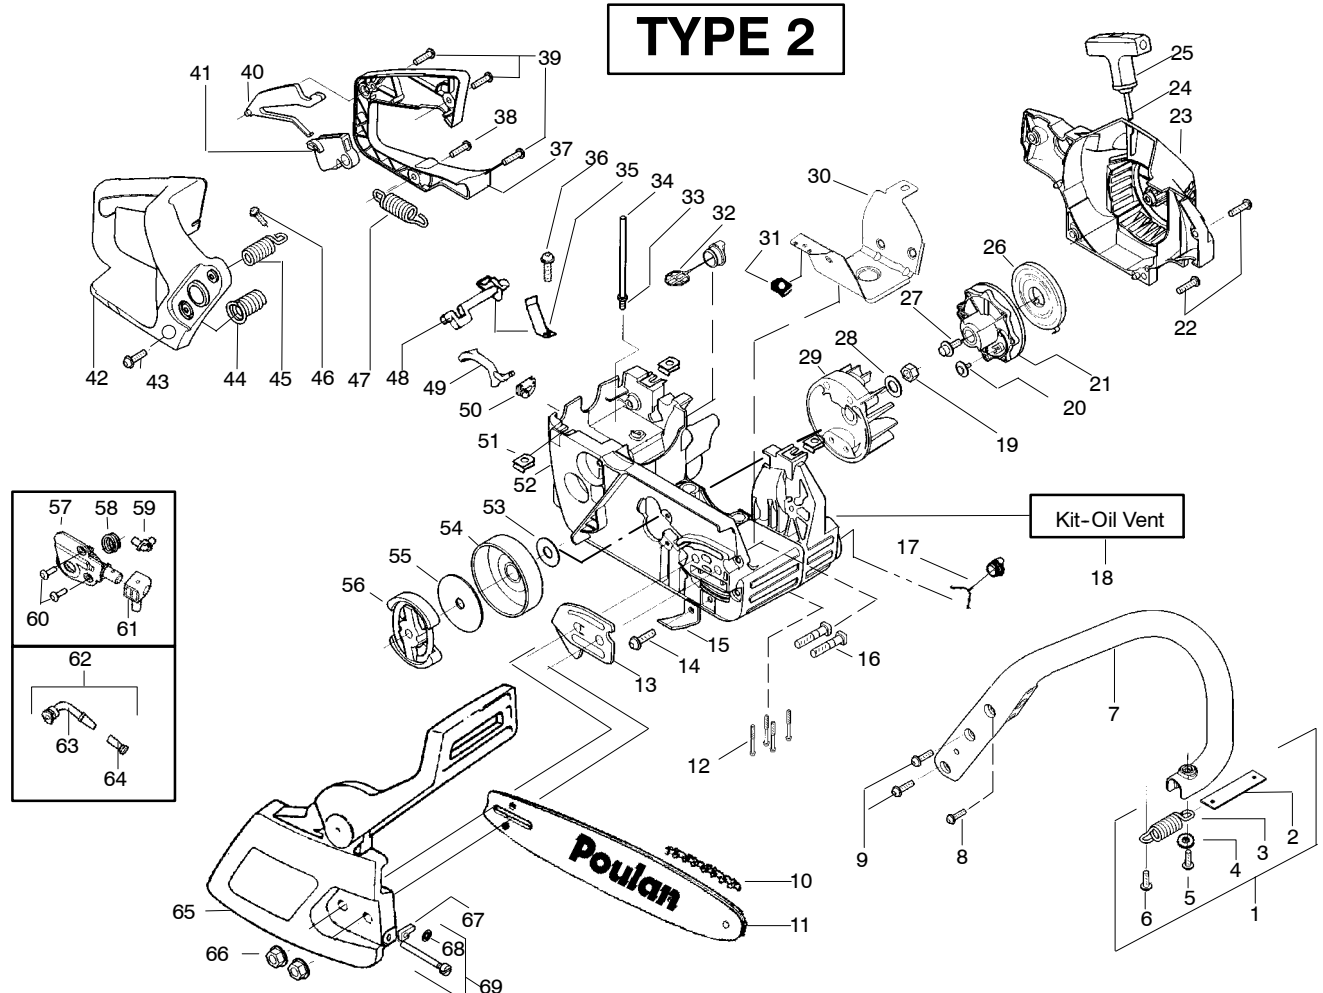

Ref.	Part No.	Description	Ref.	Part No.	Description	Ref.	Part No.	Description
1.	530059667	Assy.-Isolator	28.	530015127	Washer-Flywheel	55.	530015611	Washer-Clutch
2.	530047608	Limiter Strap	29.	530039187	Assy-Flywheel	56.	530014949	Assy. Clutch
3.	530059668	Spring-Isolator	30.	530055183	Shield - Heat	57.	530071259	Kit - Oil Pump (incl. 58,59,61)
4.	530015158	Washer	31.	530055322	Clip - "U"	58.	530037820	Gear-Worm Spring
5.	530016018	Screw	32.	530047192	Assy-Fuel Cap	59.	530049477	Elbow-Oil Pickup
6.	530015843	Screw	33.	530023877	Fitting-fuel line	60.	530016064	Screw
7.	530047583	Front Handle	34.	530069216	Kit-Fuel line (large)	61.	530019206	Seal Block
8.	530015940	Screw	35.	530016149	Spring-Switch	62.	530047663	Assy-Oil Pick-up (Incl. 63,64)
9.	530015814	Screw	36.	530015775	Screw	63.	530038373	Pick-up Oiler
10.	952051338	Chain - 18"	37.	530047581	Cover-Rear Handle	64.	530056533	Filter-Oil
11.	952044418	Bar - 18"	38.	530015886	Screw	65.	530054735	Assy.-Chain Brake
12.	530016132	Screw	39.	530015906	Screw	66.	530015917	Nut-Bar Mounting
13.	530038238	Plate-Bar Mount.	40.	530036098	Throttle Lockout	67.	530015826	Pin-Bar Adjust
14.	530015814	Screw	41.	530036097	Trigger-Throttle	68.	530038593	Retainer
15.	530029850	Chain Catcher	42.	530047582	Handle - Rear	69.	530069611	Kit-Bar Adjusting (incl. # 67,68)
16.	530016133	Bolt-Bar	43.	★★★★★	Screw			
17.	530057236	Assy-Oil Cap	44.	★★★★★	Assy Isolator-lower			
18.	530071666	Kit-Oil Vent	45.	530071958-01	Kit-Isolator (Upper)			
19.	530016134	Nut-Flywheel	46.	530015875	Screw			
20.	530016080	Screw	47.	530059668	Spring-Isolator			
21.	530037817	Starter Pulley	48.	530057473	Lever-Switch			
22.	530015892	Screw	49.	530057474	Lever-Choke			
23.	530049334	Housing-Fan	50.	530049005	Grommet-Knob			
24.	530069232	Kit - Rope	51.	530015922	Nut-"U"-Type			
25.	530056402	Handle-Starter	52.	530071840	Kit-Chassis Assy. fuel lines and caps)			
26.	530027531	Spring-Recoil	53.	530015907	Washer-Thrust			
27.	530015920	Screw	54.	530047061	Assy.-Clutch Drum w/bearing			

↗ = NEW PART NUMBER FOR THIS IPL

★ = REFER TO THE SERVICE REFERENCE INDICATED FOR MORE INFORMATION. (LOCATED AT END OF IPL)