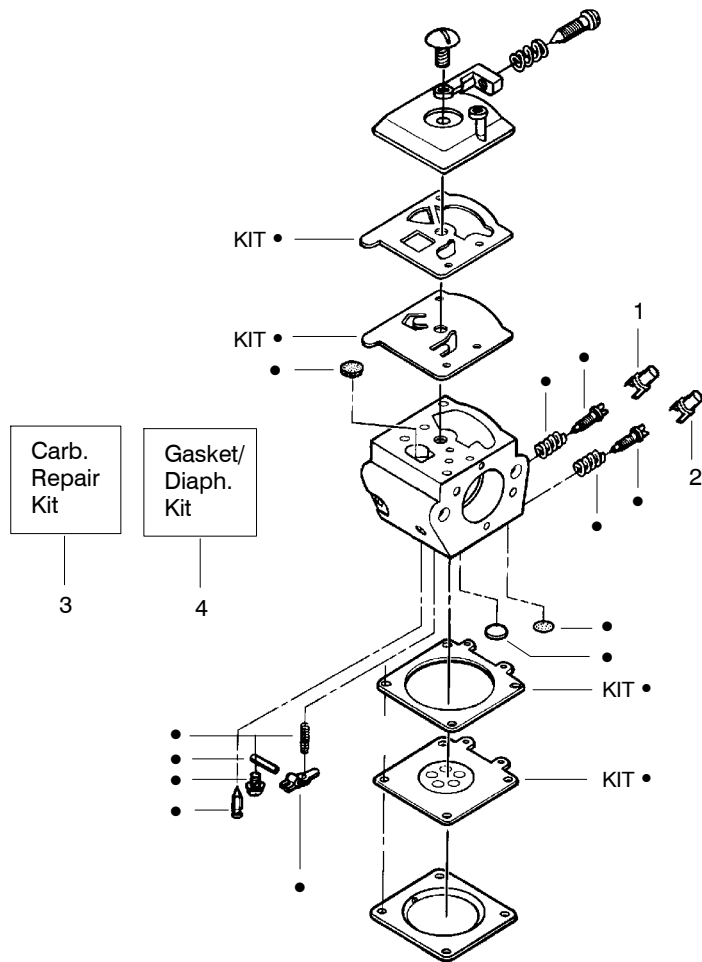

Carburetor Assembly - 530071409-WT599

Ref.	Part No.	Description
1.	530038479	Limiter Cap - High
2.	530038478	Limiter Cap - Low
3.	530069826	Carburetor Repair Kit (● Indicates Contents)
4.	530069844	Gasket/Diaphragm Kit (KIT=Indicates Contents)

Kit - Carburetor Assembly No. 530071619 - ZAMA W-9A

Kit - Carburetor Assembly No. 530071820 - ZAMA W-20

Kit - Carburetor Assembly No. 530071821 - Walbro WT-662

Note: No Repair kits are available for these carburetors