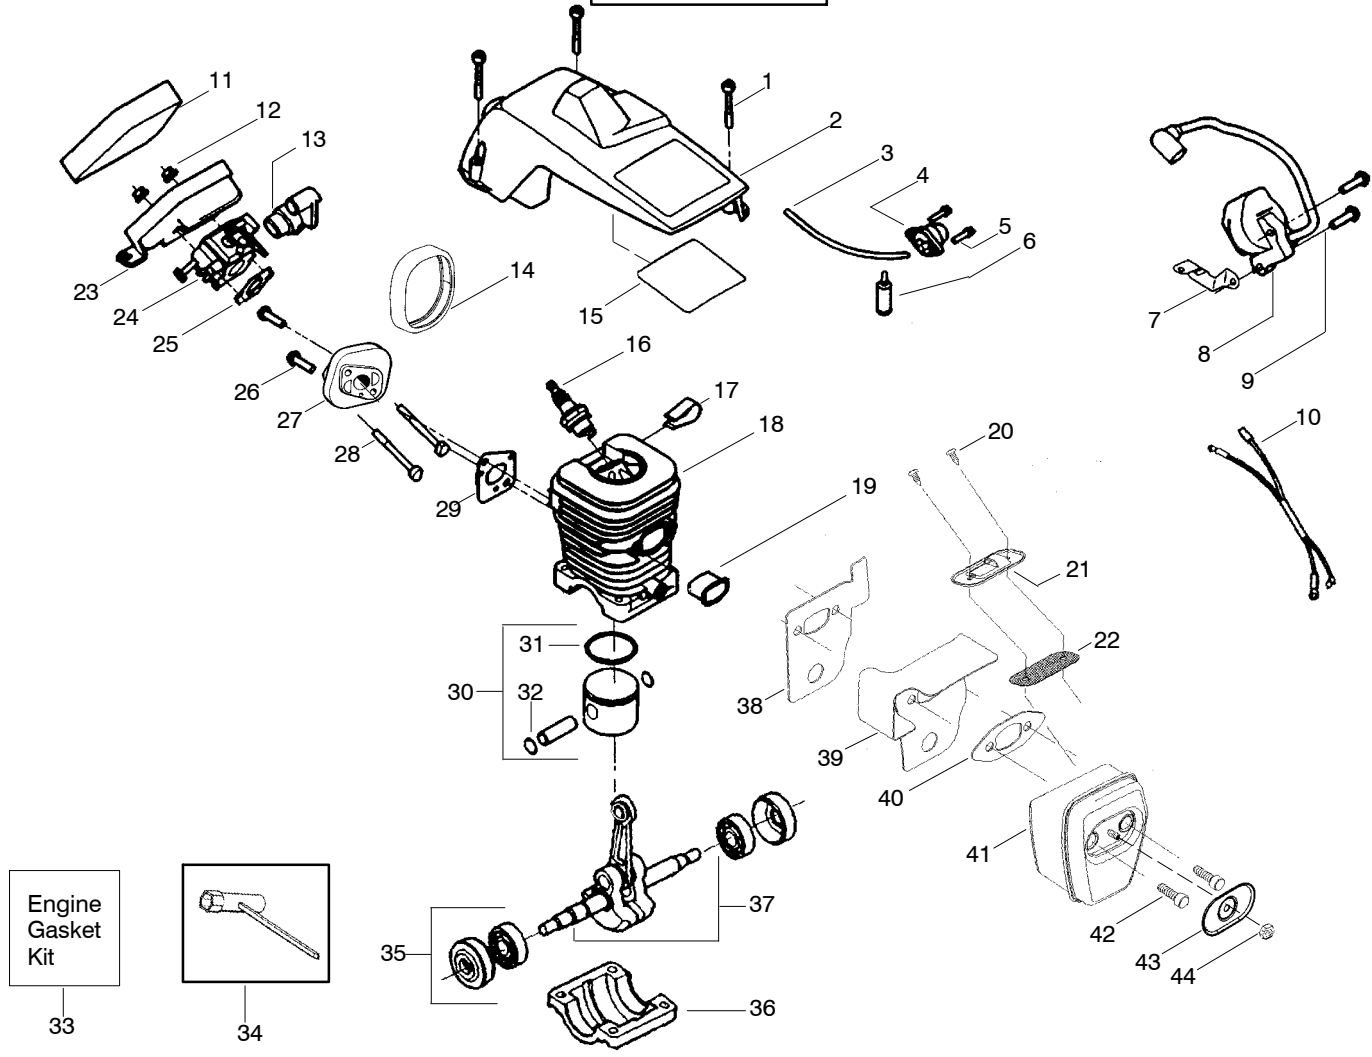

↗ = NEW PART NUMBER FOR THIS IPL

★ = REFER TO THE SERVICE REFERENCE INDICATED FOR MORE INFORMATION. (LOCATED AT END OF IPL)

TYPE 1

Ref.	Part No.	Description	Ref.	Part No.	Description	Ref.	Part No.	Description
1.	530016153	Screw	18.	530071412	Kit - Cylinder	33.	530069608	Kit - Engine Gasket (Incl. 25, 29 & 40)
2.	530055638	Assy - Cylinder Shield (includes # 15)	19.	530037652	Insulator - Heat	34.	530031163	Bar Wrench
3.	530069247	Kit - Fuel Line (Small)	20.	530016351	Screw - Outlet cover	35.	530056363	Assy - Seal & Bearing
4.	530047213	Assy - Air Purge	21.	530055759	Cover - Outlet	36.	530037935	Cap - Crankcase
5.	530015780	Screw	22.	530071413	Kit - Spark Arrestor (Incl. 20,21)	37.	530047062	Assy - Crankshaft
6.	530095646	Assy - Fuel Pick-up	23.	530047604	Air Filter Housing	38.	530054885	Backplate
7.	530047442	Strap - Ground	24.	---	Kit - Carburetor	39.	530054880	Guide - Outlet
8.	530039167	Ignition Module		530071409	(WT - 599)	40.	530069608	Gasket - Muffler
9.	530015814	Screw		530071619	(W - 9A)	41.	530054886	Assy - Muffler (Incl. 38 - 40,42)
10.	530049117	Assy - Wire Harness	25.	530069608	Gasket - Carb.	42.	530016338	Bolt - Muffler
11.	530037793	Foam - Air Filter	26.	530016386	Screw	43.	530055586	Cover - Bolt
12.	530016101	Nut	27.	530049700	Carb. Adapter	44.	530016359	Nut - Brass
13.	530035526	Grommet - Carb Adjust	28.	530016187	Screw			Not Shown
14.	530054144	Seal - Carb Adapter	29.	530069608	Gasket - Carb Adaptor			530163636 Manual
15.	530055698	Reflector - Heat	30.	530071408	Kit - Piston (Incl. 31 & 32)			530057757 Decal - Warning
16.	952030150	Spark Plug (RCJ - 7Y)	31.	530038729	Ring - Piston			
17.	530016136	Clip - High Tension Lead	32.	530015697	Retainer - Piston Pin			