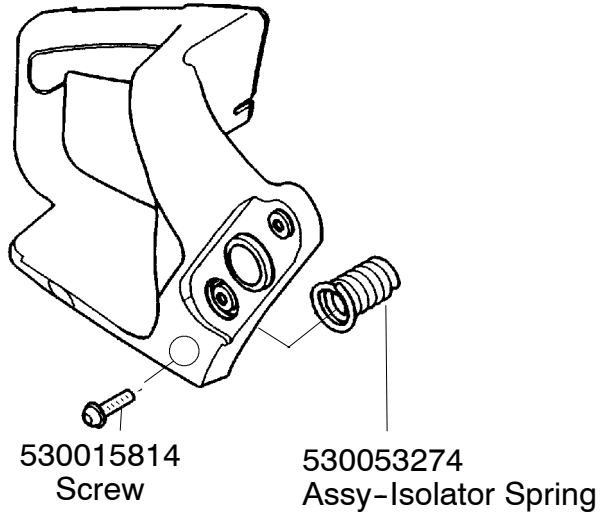

PARTS LIST NO. 530086450		Poulan® PARTS LIST	CHAIN SAW MODEL(s) 2250 LE	
DATE 9/14/06	Replaces 530086450 - 08/30/04		Note: Illustration may differ from actual model due to design changes	PAGE NO. 6

★★★★★ **Service Reference** ★★★★★

Note: Due to product improvements, your unit may have been built with or without the spring and screw shown below. If your unit does not have this spring and screw, no action is required. If your unit does have the spring and screw, please order the part numbers listed below.

✓ = NEW PART NUMBER FOR THIS IPL

★ = REFER TO THE SERVICE REFERENCE INDICATED FOR MORE INFORMATION. (LOCATED AT END OF IPL)