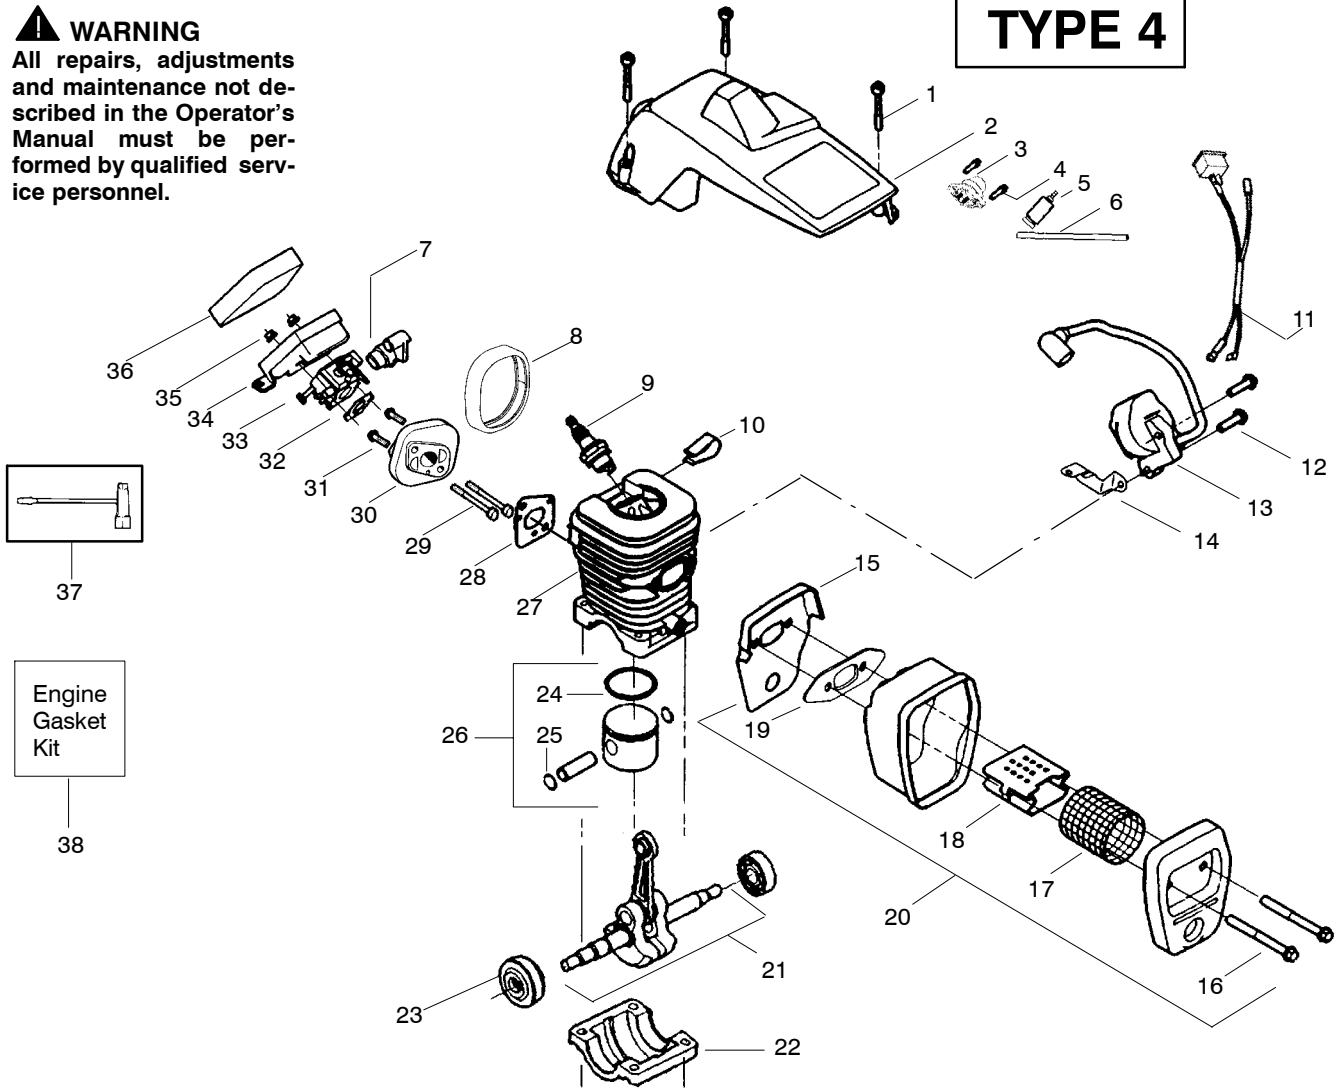

⚠ WARNING
All repairs, adjustments and maintenance not described in the Operator's Manual must be performed by qualified service personnel.

TYPE 4

Ref.	Part No.	Description	Ref.	Part No.	Description	Ref.	Part No.	Description
1.	530016153	Screw	16.	530016132	Screw	32.	530019239	Carb. Gasket
2.	530071310	Shield-Cylinder	17.	530036103	Screen-Spark	33.	530071621	Kit-Carburetor (WT-625)
3.	530047213	Assy-Air Purge	18.	530037813	Muffler Diffuser	34.	530047604	Housing-Air Filter
4.	530015780	Screw	19.	530019221	Muffler Gasket	35.	530016101	Nut
5.	530095646	Assy-Fuel Pick-up	20.	530047207	Muffler Ass'y. (Incl. 15-19)	36.	530037793	Air Filter - Foam
6.	530069247	Kit-Line Purge/Carb. (Small Dia)	21.	530047062	Assy-Crankshaft	37.	530031135	Scrench
7.	530035526	Grommet-Carb Adjust.	22.	530037935	Cap-Crankcase	38.	530069608	Kit-Engine Gasket (incl. 19,28,32)
8.	530054144	Seal-Carb Adapter	23.	530056363	Assy-Seal & Bearing			Not Shown
9.	952030150	Spark Plug (RCJ-7Y)	24.	530038729	Ring-Piston			
10.	530016136	Clip-High Tension Lead	25.	530015697	Retainer - Piston Pin			
11.	530049117	Assy-Wire Harness (includes switch)	26.	530069719	Kit-Piston - (incl. 24,25)			
12.	530015814	Screw	27.	530012552	Cylinder			
13.	530039198	Module-Ignition	28.	530019249	Gasket - Carb. Adapter			
14.	530047442	Strap-Ground	29.	530016187	Screw			
15.	530049870	Plate-Muffler Back	30.	530049700	Adapter-Carb.			
			31.	530016386	Screw			
							530163654	Operator Manual
							530057267	Instruction Decal

✓ = NEW PART NUMBER FOR THIS IPL

★ = REFER TO THE SERVICE REFERENCE INDICATED FOR MORE INFORMATION. (LOCATED AT END OF IPL)