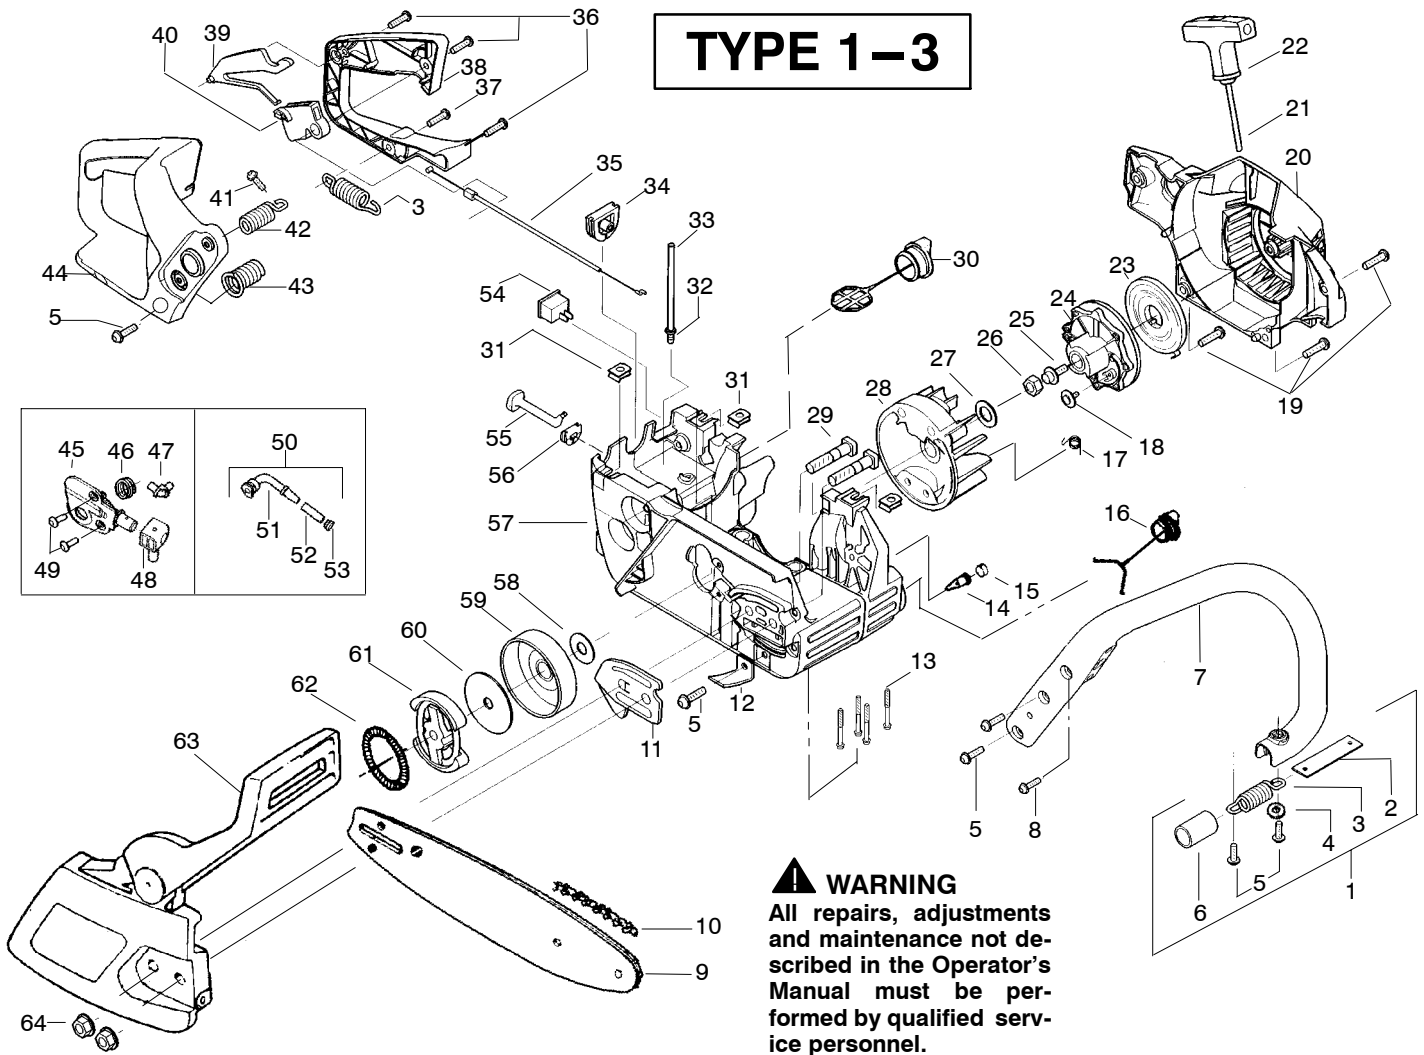

TYPE 1-3

⚠ WARNING
All repairs, adjustments and maintenance not described in the Operator's Manual must be performed by qualified service personnel.

Ref.	Part No.	Description	Ref.	Part No.	Description	Ref.	Part No.	Description
1.	530047963	Assy. - Isolator	22.	530049797	Starter Handle	45.	530071259	Oil Pump Kit (Incls. 45-48)
2.	530047608	Limiter Strap	23.	530027531	Recoil Spring	46.	530037820	Gear - Worm Spring
3.	530042082	Spring - Isolator	24.	530037817	Starter Pulley	47.	530049477	Elbow - Oil Pickup
4.	530015123	Washer	25.	530015920	Screw	48.	530019206	Seal Block
5.	530015814	Screw	26.	530016134	Nut - Flywheel	49.	530016064	Screw
6.	530036142	Sleeve - AV Spring	27.	530015127	Washer - Flywheel	50.	530047663	Oil Pick-up Ass'y (Incl. 51-53)
7.	530047583	Front Handle	28.	530039209	Flywheel Ass'y.	51.	530038373	Pick-up Oiler
8.	530016179	Screw	29.	530016133	Bolt - Bar	52.	530037821	Oil Filter
9.	---	Bar	30.	530047192	Fuel Cap Ass'y.	53.	530030189	Plug - Oil Filter
	530044834	16" Quick Adjust	31.	530015922	Nut - "U" - Type	54.	530069572	Kit - Switch
	530044866	16" Pro Lam Quick Adj.	32.	530023877	Fitting - Fuel Line	55.	530047605	Knob - Choke
10.	952051211	Chain - 16"	33.	530069216	Kit - Line purge/tank (large dia.)	56.	530049005	Grommet - Choke knob Ass'y. - Chassis (incl. 16,29,30,33, and from page two 5,6)
11.	530038238	Plate - Bar Mounting	34.	530047631	Grommet - Cable	57.	530047621	Washer - thrust
12.	530029850	Chain Catcher	35.	530047602	Cable - Throttle	58.	530015907	Clutch drum ass'y - with bearing
13.	530016132	Screw	36.	530015906	Screw	59.	530047061	Washer - Clutch Ass'y. Clutch (incl 62)
14.	530026119	Check Valve	37.	530015886	Screw	60.	530015611	Spring - Clutch
15.	530038264	Plug - Bronze Vent	38.	530047581	Cover - Rear Handle	61.	530014949	Kit - Chain Brake
16.	530010846	Oil Cap Ass'y.	39.	530036098	Throttle lockout	62.	530094188	Nut - Bar Mounting
17.	530023817	Spring - Starter Dog	40.	530036097	Throttle trigger	63.	530054999	
18.	530016080	Screw	41.	530015875	Screw	64.	530015917	
19.	530015892	Screw	42.	530071385	Isolator Assy. (Upper)			
20.	530049335	Fan Housing	43.	530053274	Isolator Assy. (Lower)			
21.	530069232	Rope Kit	44.	530047582	Rear Handle			

✓ = NEW PART NUMBER FOR THIS IPL   ★ = REFER TO THE SERVICE REFERENCE INDICATED FOR MORE INFORMATION. (LOCATED AT END OF IPL)