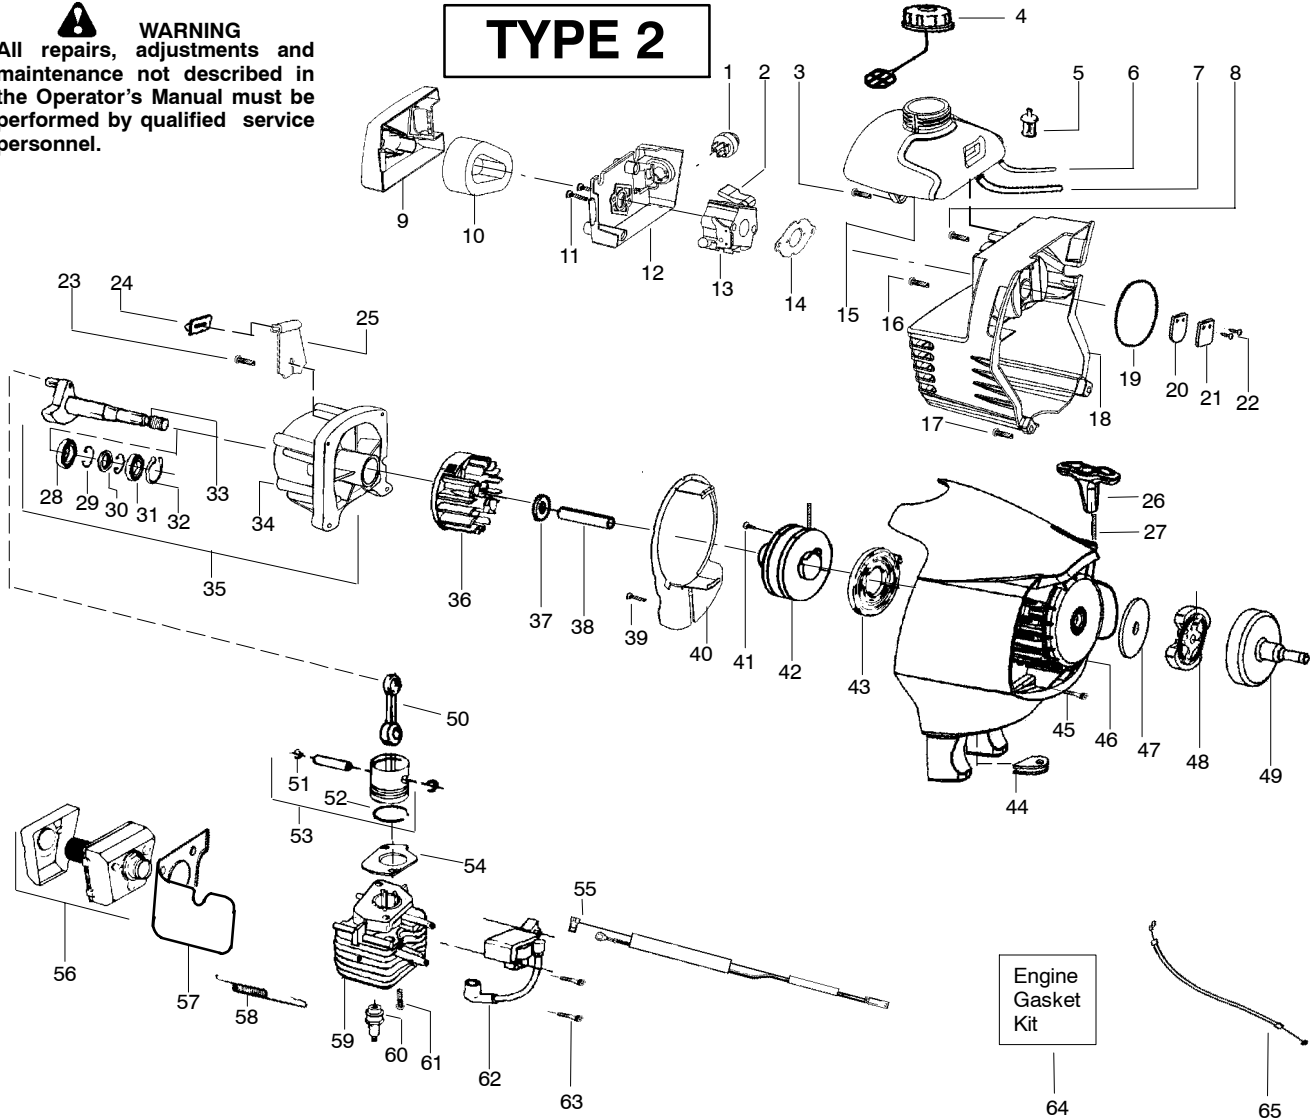

WARNING
All repairs, adjustments and maintenance not described in the Operator's Manual must be performed by qualified service personnel.

TYPE 2

Ref.	Part No.	Description	Ref.	Part No.	Description	Ref.	Part No.	Description
1.	530047721	Bulb-Purge	24.	530055492	Isolator-Tank	48.	530055122	Assy-Clutch
2.	530071717	Kit-Choke Lever	25.	530054941	Ret.-Tank	49.	530028799	Drum-Clutch
3.	530015843	Screw-tank	26.	530054834	Handle-Starter	50.	530010960	Assy-Conn. Rod
4.	530049386	Cap-Fuel w/ret.	27.	530071400	Kit-Rope	51.	530015162	Ret.-Piston pin
5.	530095646	Assy-Fuel pickup	28.	530032103	Bearing-Inner	52.	530012595	Ring-Piston
6.	530071404	Kit-Fuel line	29.	530015787	Retainer	53.	530072000	Kit-Piston (Incl. 51,52)
7.	530069216	Kit-Fuel/Purge line	30.	530019158	Seal	54.	530071401	Gasket-Cylinder(kit)
8.	530015775	Screw	31.	530032102	Bearing-Outer	55.	530058846	Assy-Leadwire
9.	530054935	Cover-Air box	32.	530015789	Ret.-Crankshaft	56.	530069310	Kit-Muffler
10.	530054946	Filter-Air	33.	530028807	Assy-Crankshaft	57.	530058957	Shield
11.	530015849	Screw-Carb.	34.	530012514	Assy-Crankcase (Incl. 28-31)	58.	530036409	Spring-Muffler
12.	530054934	Box-Air	35.	530071685	Assy-C'case/C'shaft (Incl. 32,33,34)	59.	530071581	Kit-Cylinder
13.	530071637	Assy-Carb(WT628)	36.	530055524	Assy-Flywheel	60.	952030249	Plug-Spark(RCJ-6Y)
(Note: Repair kits are not available for this carburetor)			37.	530016030	Washer	61.	530001624	Bolt-Cyl. 1/4-20"
14.	530071401	Gasket-Carb.(kit)	38.	530055620	Spacer	62.	530039218	Module-Ignition
15.	545075305	Assy-Fuel Tank	39.	530015775	Screw-Baffle	63.	530016357	Screw-Module
16.	530015771	Screw-Crankcase	40.	530054939	Plate-Baffle	64.	530071401	Kit-Gasket (Incl. 14,19, 54)
17.	530015952	Screw-Shroud	41.	530016391	Screw-Rope	65.	530058962	Assy-Throttle cable
18.	530058797	Shroud	42.	530071399	Kit-Pulley(incl.41)			
19.	530071401	O-ring-Shroud (kit)	43.	530042086	Spring-Starter			
20.	530027593	Valve-Reed	44.	530019182	Grommet			
21.	530054596	Stop-Reed	45.	530015810	Screw-F/hsg.			
22.	530016064	Screw-Reed stop	46.	530055248	Assy.-Fan Housing			
23.	530015875	Screw-Retainer	47.	530094189	Washer-Clutch			

✓ = NEW PART NUMBER FOR THIS IPL

★ = REFER TO THE SERVICE REFERENCE INDICATED FOR MORE INFORMATION. (LOCATED AT END OF IPL)