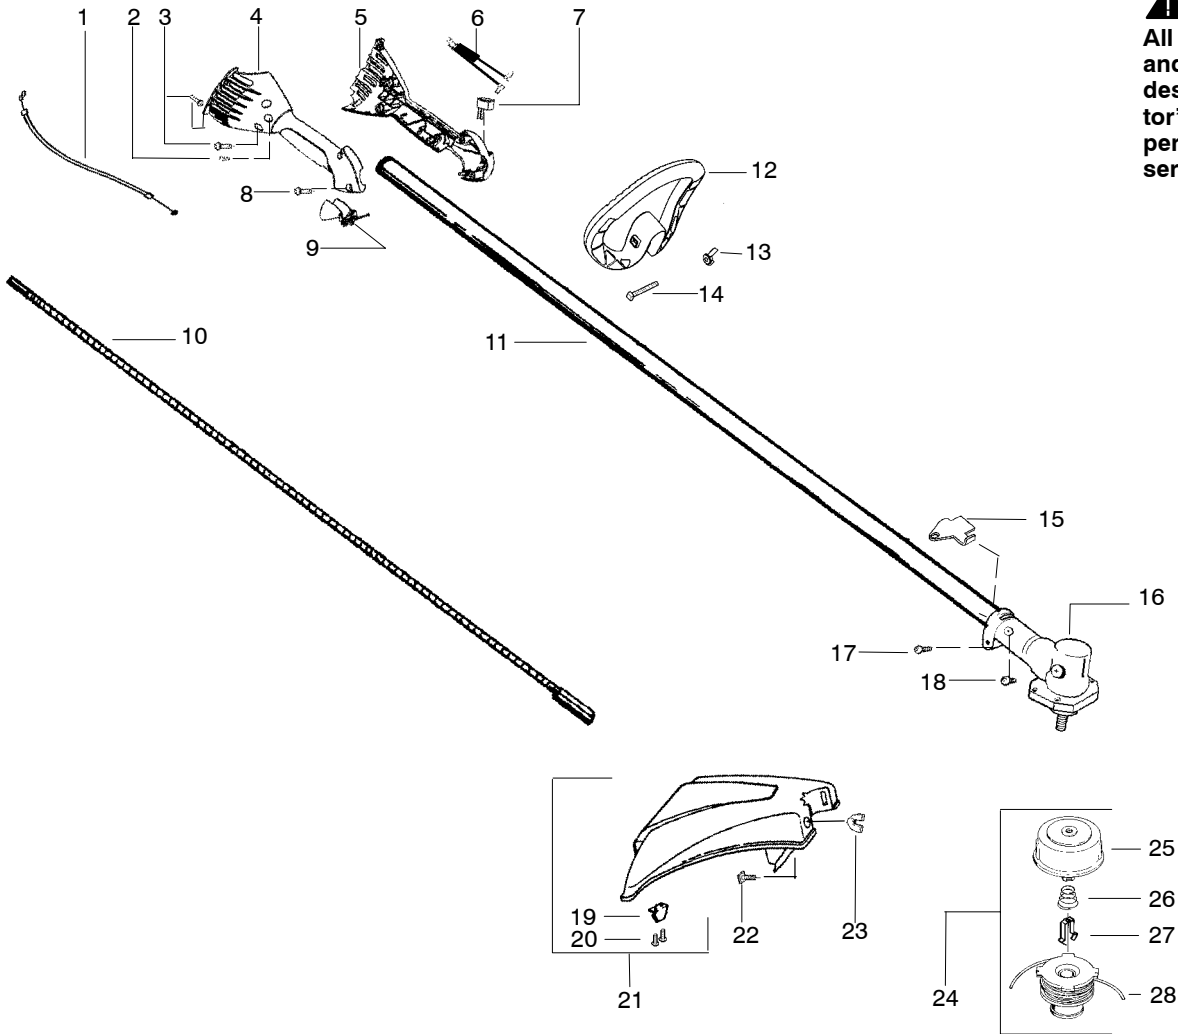

TYPE 2

⚠ WARNING
All repairs, adjustments and maintenance not described in the Operator's Manual must be performed by qualified service personnel.

Ref.	Part No.	Description	Ref.	Part No.	Description
1.	530058962	Assy-Throttle cable	20.	530015814	Screw
2.	530015805	Screw-alignment	21.	530071765	Kit-Shield Ass'y. (Incl. 19,20)
3.	530015886	Screw	22.	530015820	Bolt
4.	530057983	Throttle Hsg.-Right	23.	530016152	Wingnut
5.	530057984	Hsg.-Left Throttle	24.	952711581	Accy.- Cutting Head (Incl. 25-28)
6.	530058843	Assy-Front wire	25.	530095772	Assy. - Hub/Arbor (3/8lh , 2x)
7.	530071356	Kit-Switch	26.	530053241	Spring - Return
8.	530015886	Screw	27.	530401957	Retainer - Spool
9.	530058759	Trigger-Throttle	28.	952711580	Accy.-Wound Spool
10.	530096203	Shaft-Flex			Not Shown
11.	530072001	Assy-Driveshaft		545123430	Manual
12.	530058583	Assy-Handle (Incl. 13,14)		530055350	Decal-Shaft Warning
13.	530016152	Wingnut			
14.	530015786	Bolt			
15.	530057554	Bracket - Shield			
16.	530096099	Assy.-Gearbox non blade			
17.	530016014	Screw			
18.	530016224	Screw			
19.	530052285	Limiters-Line			