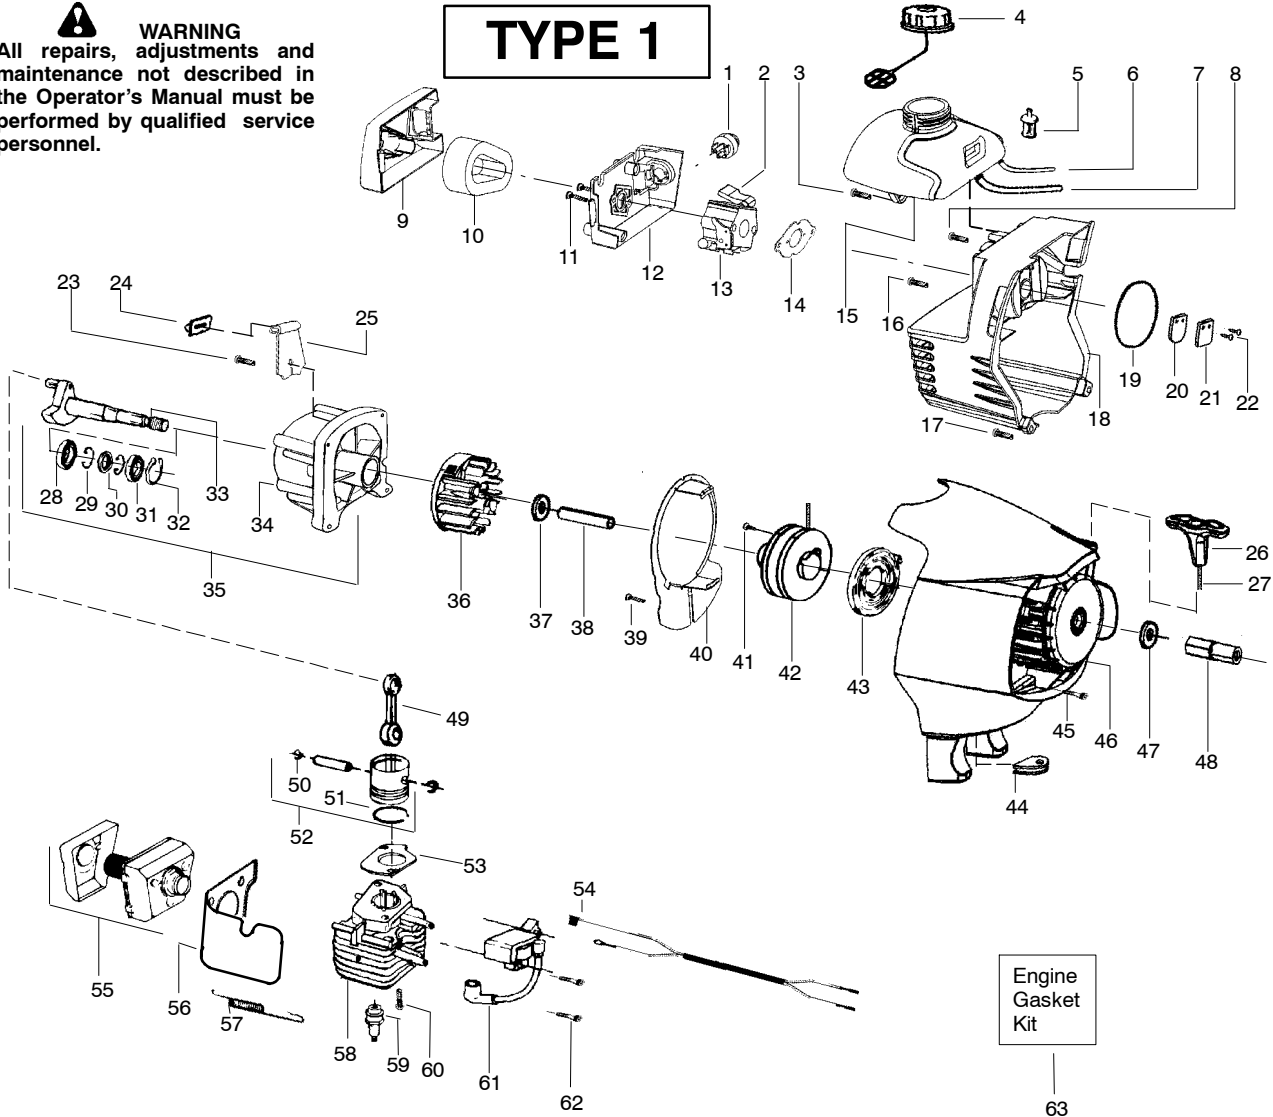

WARNING
All repairs, adjustments and maintenance not described in the Operator's Manual must be performed by qualified service personnel.

TYPE 1

Engine Gasket Kit

Ref.	Part No.	Description	Ref.	Part No.	Description	Ref.	Part No.	Description
1.	530047721	Bulb-Purge	24.	530055492	Isolator-Tank	48.	530012427	Coupling-Drive
2.	530071717	Kit-Choke Lever	25.	530054941	Ret. - Tank	49.	530010960	Assy-Conn. Rod
3.	530015843	Screw-tank	26.	530054834	Handle-Starter	50.	530015162	Ret.-Piston pin
4.	530049386	Cap-Fuel w/ret.	27.	530071400	Kit-Rope	51.	530012595	Ring-Piston
5.	530095646	Assy-Fuel pickup	28.	530032103	Bearing-Inner	52.	530072000	Kit-Piston (Incl. 50,51)
6.	530069247	Kit-Fuel line	29.	530015787	Retainer	53.	530071401	Gasket-Cylinder(kit)
7.	530069216	Kit-Fuel/Purge line	30.	530019158	Seal	54.	530057238	Assy-Leadwire
8.	530015775	Screw	31.	530032102	Bearing-Outer	55.	530069310	Kit-Muffler
9.	530054935	Cover-Air box	32.	530015789	Ret.-Crankshaft	56.	530058957	Shield
10.	530054946	Filter-Air	33.	530012430	Assy-Crankshaft	57.	530036409	Spring-Muffler
11.	530015849	Screw-Carb.	34.	530012514	Assy-Crankcase (Incl. 28-31)	58.	530071581	Kit-Cylinder
12.	530054934	Box-Air	35.	530071686	Assy-C'case/C'shaft (Incl. 32,33,34)	59.	952030249	Plug-Spark (RCJ-6Y)
13.	530071637	Assy-Carb(WT628)	36.	530071402	Kit-Flywheel Assy.	60.	530001624	Bolt-Cyl. 1/4-20"
(Note: Repair kits are not available for this carburetor)			37.	530016030	Washer	61.	530039218	Module-Ignition
14.	530071401	Gasket-Carb.(kit)	38.	530055620	Spacer	62.	530016357	Screw-Module
15.	530055317	Assy-Fuel Tank	39.	530015775	Screw-Baffle	63.	530071401	Kit-Gasket (Incl. 14,19, 53)
16.	530015771	Screw-Crankcase	40.	530054939	Plate-Baffle			
17.	530015952	Screw-Shroud	41.	530016391	Screw-Rope			
18.	530056044	Shroud	42.	530071399	Kit-Pulley(incl.41)			
19.	530071401	O-ring-Shroud (kit)	43.	530042086	Spring-Starter			
20.	530027593	Valve-Reed	44.	530019182	Grommet			
21.	530054596	Stop-Reed	45.	530015810	Screw-F/hsg.			
22.	530016064	Screw-Reed stop	46.	530055248	Assy.-Fan Housing			
23.	530015875	Screw-Retainer	47.	530016030	Washer			

✓ = NEW PART NUMBER FOR THIS IPL   ★ = REFER TO THE SERVICE REFERENCE INDICATED FOR MORE INFORMATION. (LOCATED AT END OF IPL)