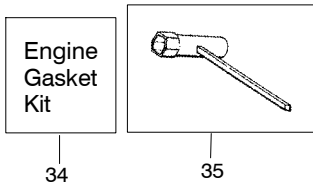

Ref.	Part No.	Description	Ref.	Part No.	Description	Ref.	Part No.	Description
1.	530016153	Screw	19.	530012550	Cylinder	37.	530037935	Cap-Crankcase
2.	530055637	Assy-Cylinder Shield (includes # 16)	20.	530049870	Backplate-Muffler	38.	530047062	Assy-Crankshaft
3.	530069247	Kit-Fuel Line (Small)	21.	530069608	Gasket-Muffler(kit)	39.	530047207	Assy-Muffler (Incl. 20,21,22,23,24)
4.	530071835	Kit-Air Purge (Incl. #5)	22.	530037813	Diffuser-Muffler			
5.	530015780	Screw	23.	530036103	Screen-Spark			
6.	530095646	Assy-Fuel Pick-up	24.	530016132	Bolt-Muffler			
7.	530047442	Strap-Ground	25.	530071622	Kit-Carburetor (W-637)			
8.	530039198	Ignition Module	26.	530069608	Gasket-Carb. (kit)			
9.	530015814	Screw	27.	530016386	Screw			
10.	530052296	Assy-Wire Harness	28.	530049700	Carb. Adapter			
11.	530037793	Foam-Air Filter	29.	530016187	Screw			
12.	530016101	Nut	30.	530069608	Gasket- Adaptor(kit)			
13.	530057480	Assy-Air Box	31.	530038729	Ring-Piston			Not Shown
14.	530035526	Grommet-Carb Adjust	32.	530015697	Retainer-Piston Pin			
15.	530054144	Seal-Carb Adapter	33.	530071408	Kit-Piston (Incl. 31 & 32)			
16.	530055698	Reflector-Heat	34.	530069608	Kit-Engine Gasket (Incl. 21, 26 & 30)			545001484 Manual
17.	952030150	Spark Plug (RCJ-7Y)	35.	530031163	Bar Wrench			530057757 Decal-Warning
18.	530016136	Clip-High Tension Lead	36.	530056363	Assy-Seal & Bearing			

✓ = NEW PART NUMBER FOR THIS IPL

* = REFER TO THE SERVICE REFERENCE INDICATED FOR MORE INFORMATION. (LOCATED AT END OF IPL)