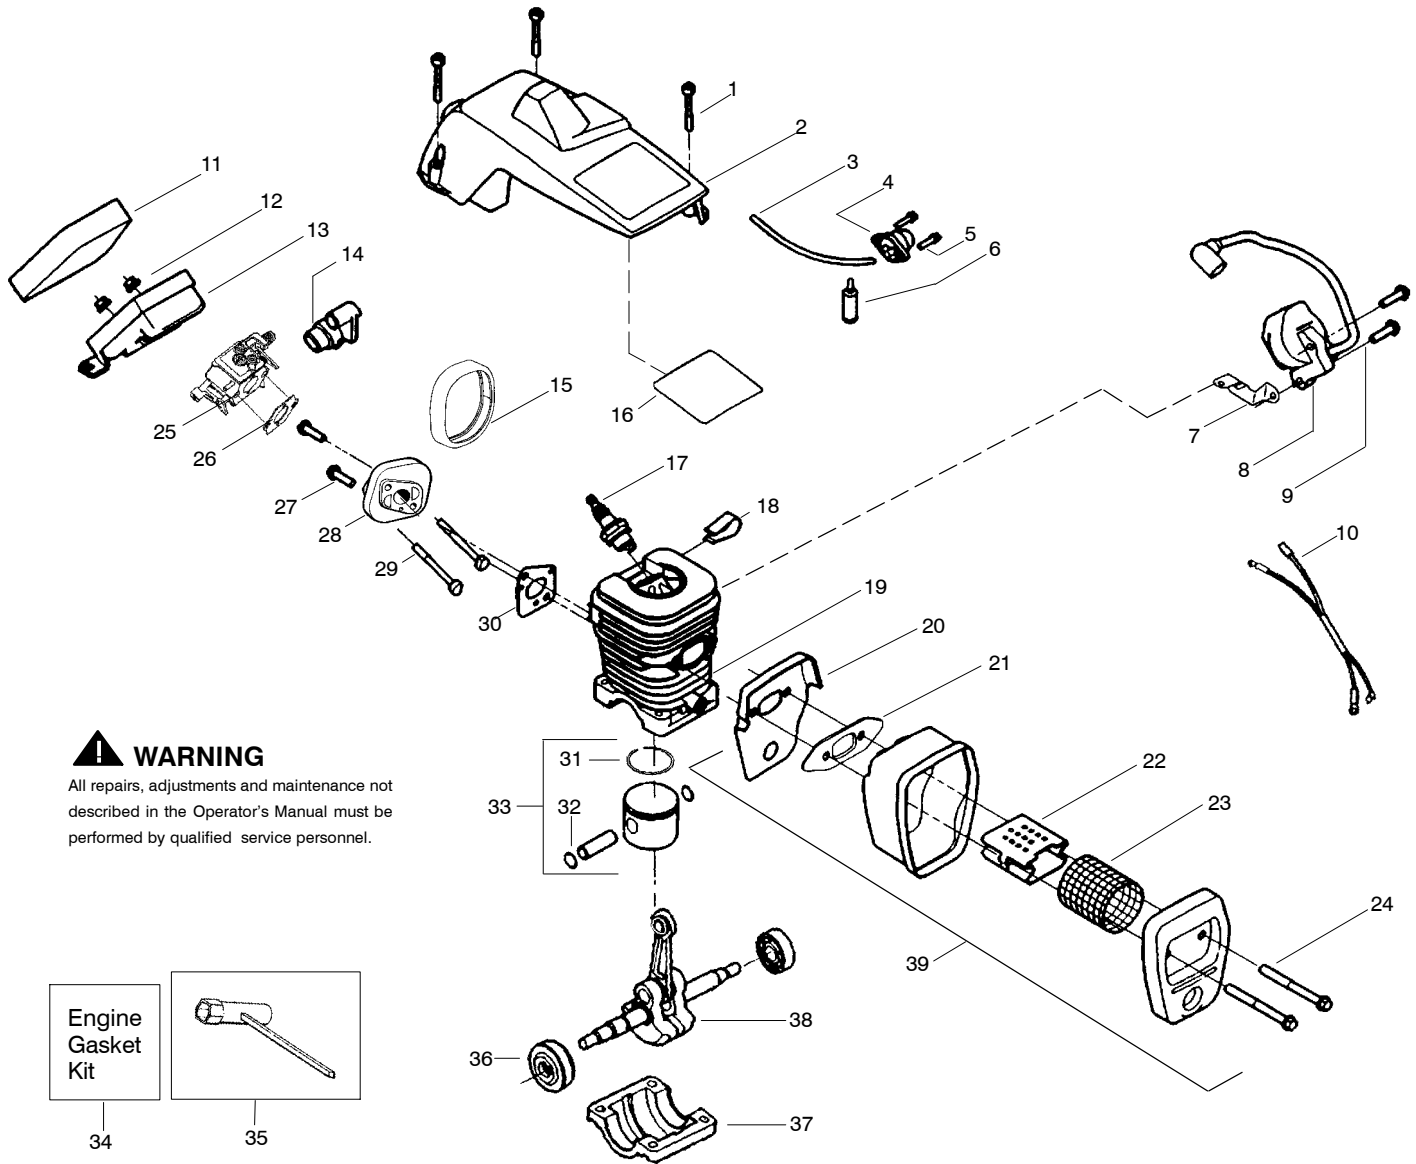

✓ = NEW PART NUMBER FOR THIS IPL

\* = REFER TO THE SERVICE REFERENCE INDICATED FOR MORE INFORMATION. (LOCATED AT END OF IPL)

PARTS LIST NO. <b>545014320</b>		<b>Poulan® PARTS LIST</b>	CHAIN SAW MODEL(S) <b>BH 2160</b>
DATE <b>11/29/06</b>	Replaces 545014320 – 7/27/05		<b>Note:</b> Illustration may differ from actual model due to design changes