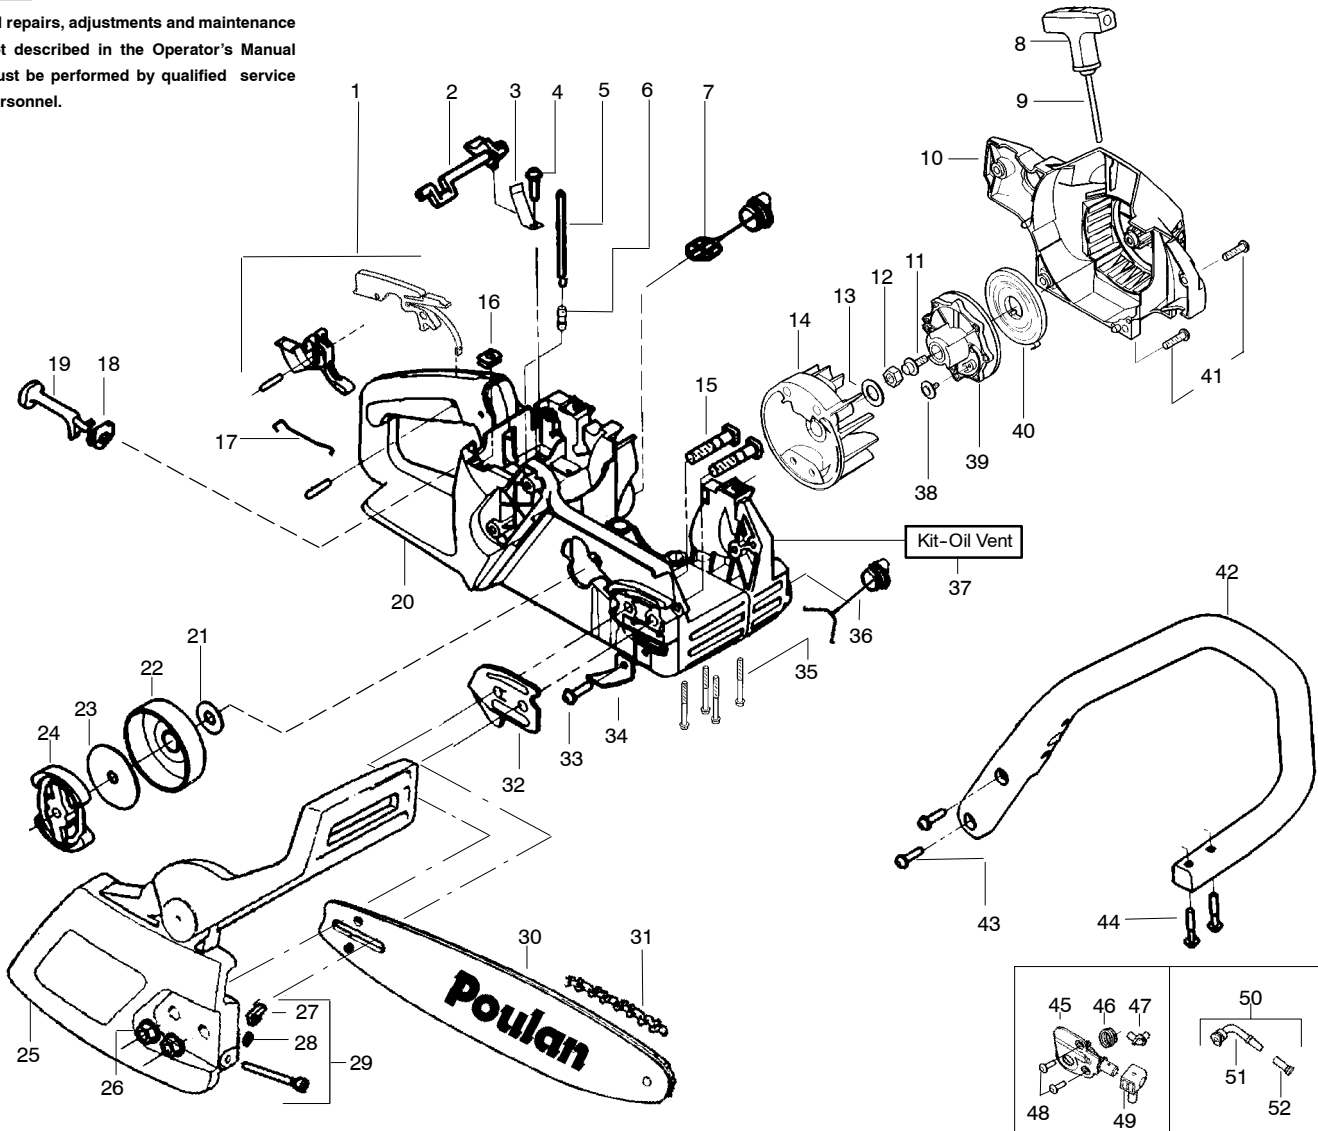

PARTS LIST NO. 545014320		Poulan® PARTS LIST	CHAIN SAW MODEL(S) BH 2160	
DATE 11/29/06	Replaces 545014320 - 7/27/05		Note: Illustration may differ from actual model due to design changes	PAGE NO. 1

⚠ WARNING

All repairs, adjustments and maintenance not described in the Operator's Manual must be performed by qualified service personnel.

Ref.	Part No.	Description	Ref.	Part No.	Description	Ref.	Part No.	Description
1.	530071305	Kit-Trigger & Lockout	21.	530015907	Washer - Thrust	40.	530027531	Spring-Starter
2.	530038227	Lever-Switch (Includes Pin)	22.	530047061	Assy-Drum W/brg.	41.	530015892	Screw
3.	530016149	Spring-Switch	23.	530015611	Washer-Clutch	42.	530059172	Handle-Front
4.	530015775	Screw	24.	530014949	Assy. - Clutch	43.	530015814	Screw
5.	530069216	Kit-Fuel Line (Large)	25.	545139902	Assy-Chain Brake	44.	530015940	Screw
6.	530023877	Fitting	26.	530015917	Nut-Bar Mounting	45.	530071259	Kit-Oil Pump (incl 46,47,49)
7.	530047192	Assy-Fuel Cap	27.	530015826	Pin-Bar Adjust	46.	530037820	Gear-Worm Spring
8.	530056402	Handle-Starter	28.	530038593	Retainer-Bar Adjust	47.	530049477	Elbow-Oil Pickup
9.	530069232	Kit-Rope	29.	530069611	Kit-Bar Adjust (incl.27,28)	48.	530016064	Screw
10.	530054175	Housing-Fan	30.	952044370	Bar - 16"	49.	530019206	Seal Block
11.	530015920	Screw	31.	952051211	Chain - 16"	50.	530047663	Assy-Oil-Pickup (Incl. 51,52)
12.	530016134	Nut-Flywheel	32.	530038238	Plate-Bar Mounting	51.	530038373	Pickup-Oiler
13.	530015127	Washer-Flywheel	33.	530015814	Screw	52.	530056533	Filter-Oil
14.	530039187	Assy-Flywheel	34.	530029850	Chain Catcher			
15.	530016133	Bolt-Bar Mounting	35.	530016132	Screw			
16.	530015922	Nut-Speed	36.	530057236	Assy-Oil Cap			
17.	530037809	Wire-Throttle	37.	530071666	Kit-Oil Vent			
18.	530049005	Grommet-Choke Knob	38.	530016080	Screw			
19.	530047989	Lever-Choke	39.	530037817	Pulley-Starter			
20.	530056606	Assy-Chassis (Incl. fuel lines & caps)						

✓ = NEW PART NUMBER FOR THIS IPL

* = REFER TO THE SERVICE REFERENCE INDICATED FOR MORE INFORMATION. (LOCATED AT END OF IPL)