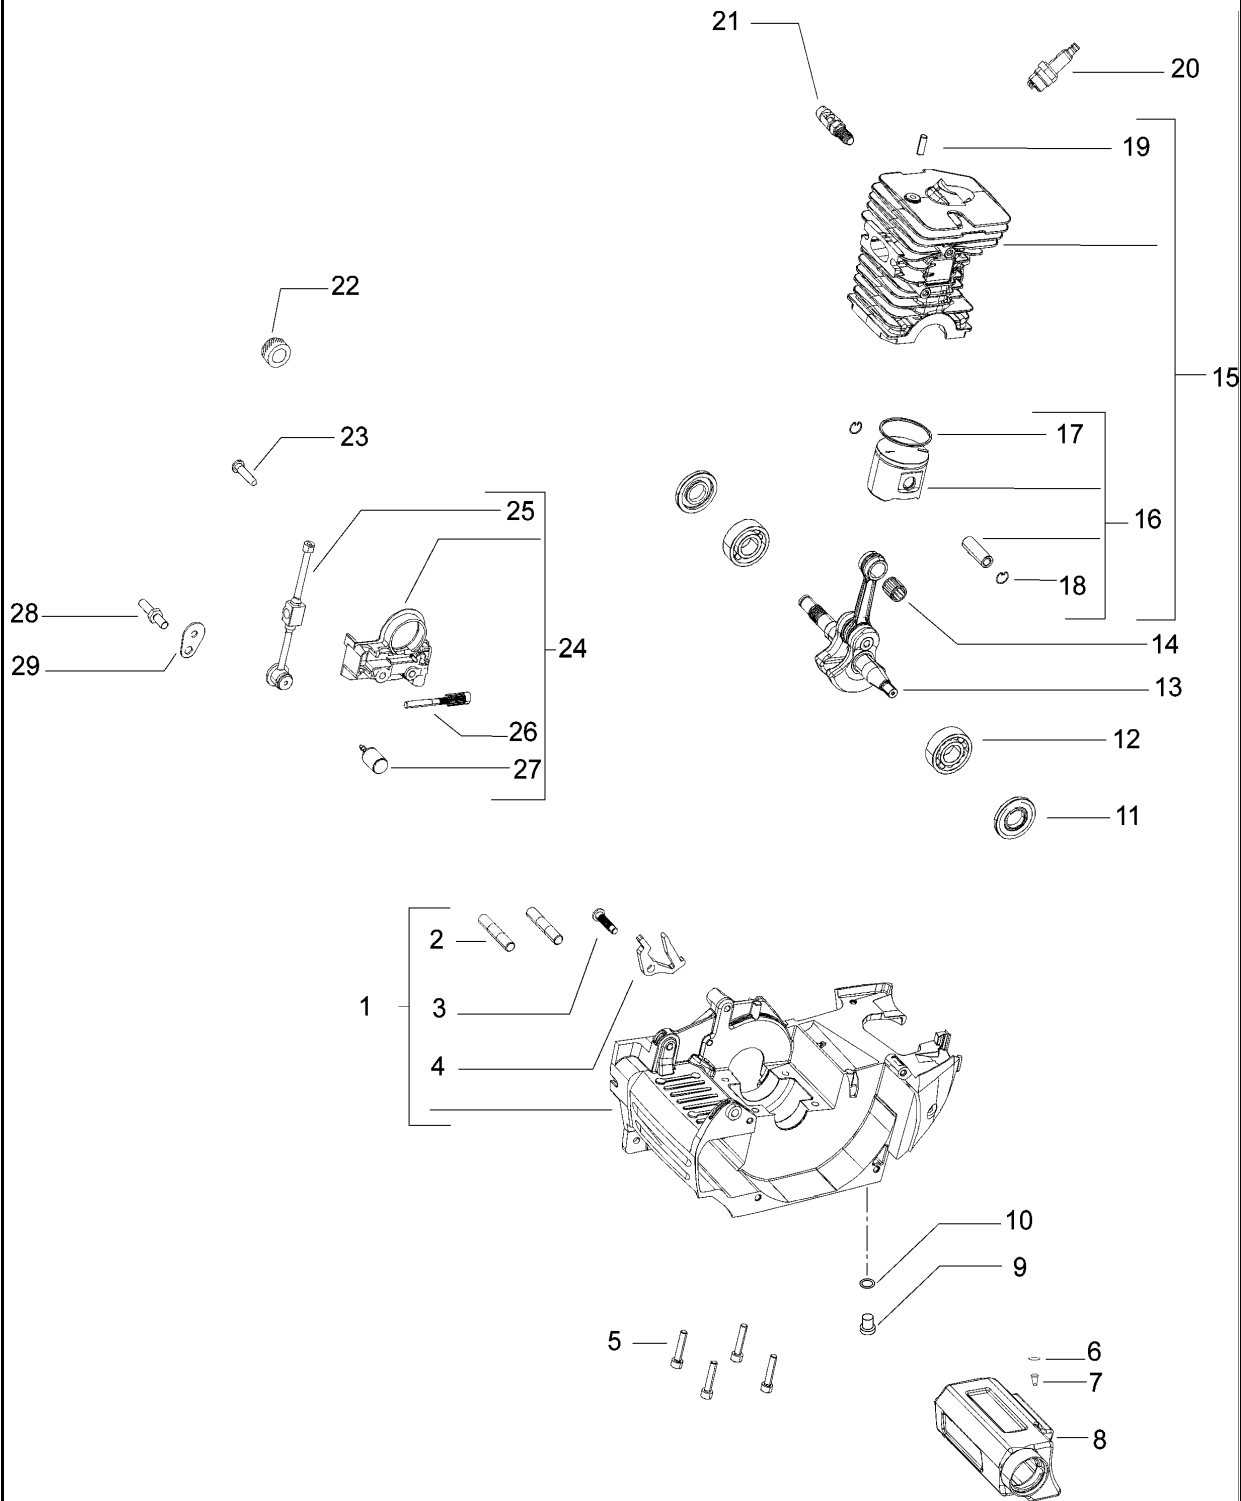

FIGURE 4

Item	P/N McC	P/N ELX	Qty	DESCRIPTION
------	---------	---------	-----	-------------

Item	P/N McC	P/N ELX	Qty	DESCRIPTION
------	---------	---------	-----	-------------

FIGURE 4

1	249708	538249708	1	crankcase kit
2	• 241881	538241881	2	bar bolt
3	• 235075	538235075	1	latch pivot
4	• 242367	538242367	1	brake latch
5	227565	538227565	4	screw
C 6	241717	538241717	1	felt
C 7	322199	538322199	1	valve
8	243097	538243097	1	oil tank
9	243340	538243340	1	grommet
10	236936	538236936	1	washer
B 11	243174	538243174	2	seal
C 12	227541	538227541	2	ball bearing
13	243172	538243172	1	crankshaft assy
14	501451601	501451601	1	needle bearing
C 15	249700	538249700	1	cylinder kit 51 cc
B 16	• 249712	538249712	1	piston kit 51 cc
B 17	•• 227543	538227543	1	piston ring 51cc
B 18	•• 737441000	737441000	2	snap ring
19	• 240319	538240319	1	bolt
A 20	240010	5382401010	1	spark plug RCJ7Y
21	94273	538094273	1	decompression valve
C 22	243415	538243415	1	endless screw
23	503202520	503202520	2	screw
A 24	243098	538243098	1	oil pump assy
B 25	• 243095	538243095	1	oil pump hose
C 26	• 249719	538249719	1	oil pump piston kit
C 27	• 225062	538225062	1	oil filter
28	240363	538240363	1	oil cap plate
C 29	240309	538240309	1	chain catcher