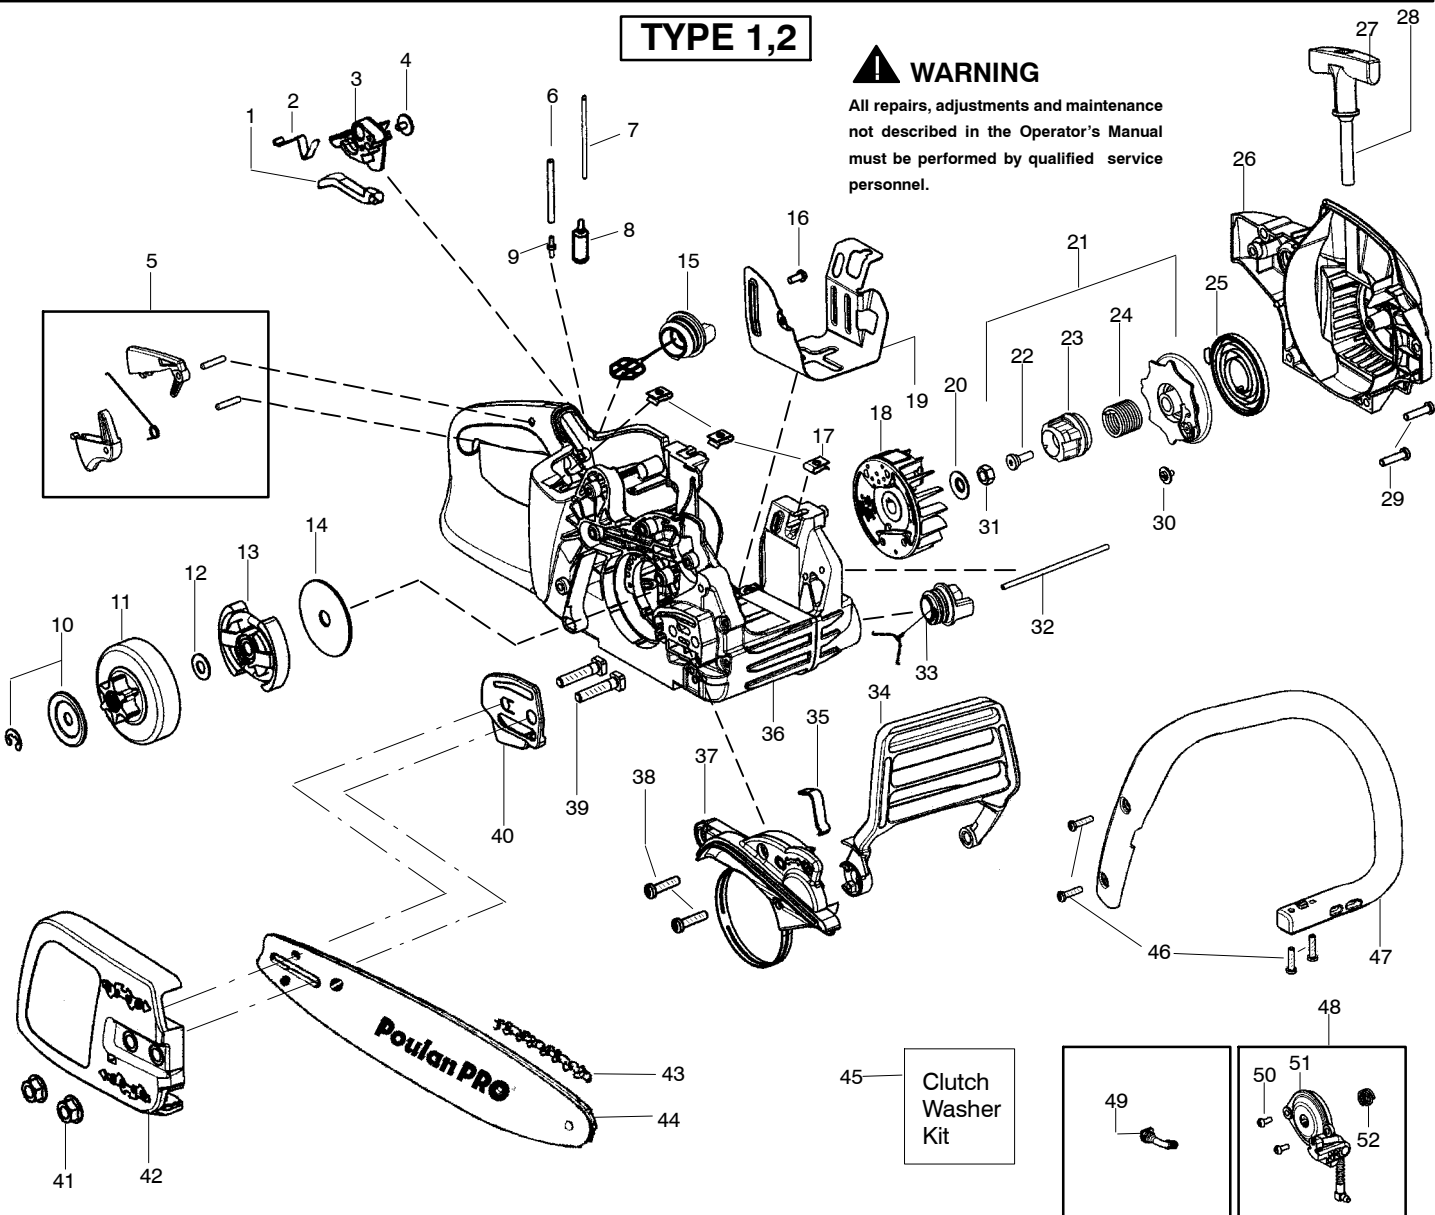

**TYPE 1,2**

**▲ WARNING**

All repairs, adjustments and maintenance not described in the Operator's Manual must be performed by qualified service personnel.

Ref.	Part No.	Description	Ref.	Part No.	Description	Ref.	Part No.	Description
1.	530057893	Knob-Choke	22.	530021179	Screw-Shoulder	40.	530057910	Plate-Bar
2.	530057908	Spring-Ign. Switch	23.	530059677	Hub-EPS	41.	530015917	Nut-Bar
3.	530057891	Lever-Ign. Switch	24.	530021180	Spring-EPS	42.	530058915	Assy-Clutch Cover
4.	530016080	Screw	25.	530042095	Spring-Starter	43.	952051548	Accy-18" Chain
5.	530071888	Kit-Trigger/Lockout	26.	530058811	Housing-Fan	44.	952044926	Accy-18" Bar
6.	530069216	Kit-Fuel Line (Large)	27.	530056402	Handle-Starter	45.	530071945	Kit-Clutch Washer (Incl. 10,12)
7.	530069247	Kit-Fuel Line (Small)	28.	530069232	Kit-Rope	46.	530016432	Screw
8.	530095646	Assy-Fuel Pick Up	29.	530016432	Screw	47.	530057888	Handle-Front
9.	530023877	Fitting-Fuel line	30.	530016080	Screw	48.	530071891	Kit-Oil Pump (Incl. 50,51,52)
10.	530071945	Kit-Clutch Washer	31.	530016134	Nut-Flywheel	49.	530057924	Assy-Oil Pick Up
11.	530057905	Assy-Clutch Drum 3/8"	32.	530058786	Assy-Oil Vent	50.	530016064	Screw
12.	530071945	Kit-Clutch Washer	33.	530057236	Assy-Oil Cap w/ret.	51.	530057931	Assy-Oil Pump
13.	530057907	Assy-Clutch	34.	530057897	Handguard	52.	530037820	Gear-Worm
14.	530016419	Washer-Large Clutch	35.	530016416	Spring-Handguard			
15.	530047192	Assy-Fuel Cap w/ret	36.	530058864	Assy-Chassis (Incl. 5,6,7,8,9, 15,16,17,19,33,35,39)			
16.	530016064	Screw	37.	530071893	Kit-Chainbrake			
17.	530015922	Nut-"U" type speed	38.	530016432	Screw			
18.	530059635	Assy-Flywheel	39.	530016133	Bolt-Bar			
19.	530057911	Shield-Heat						
20.	530015127	Washer-Flywheel						
21.	530071966	Kit-EPS Starter Pulley (Incl. 22,23,24,30)						