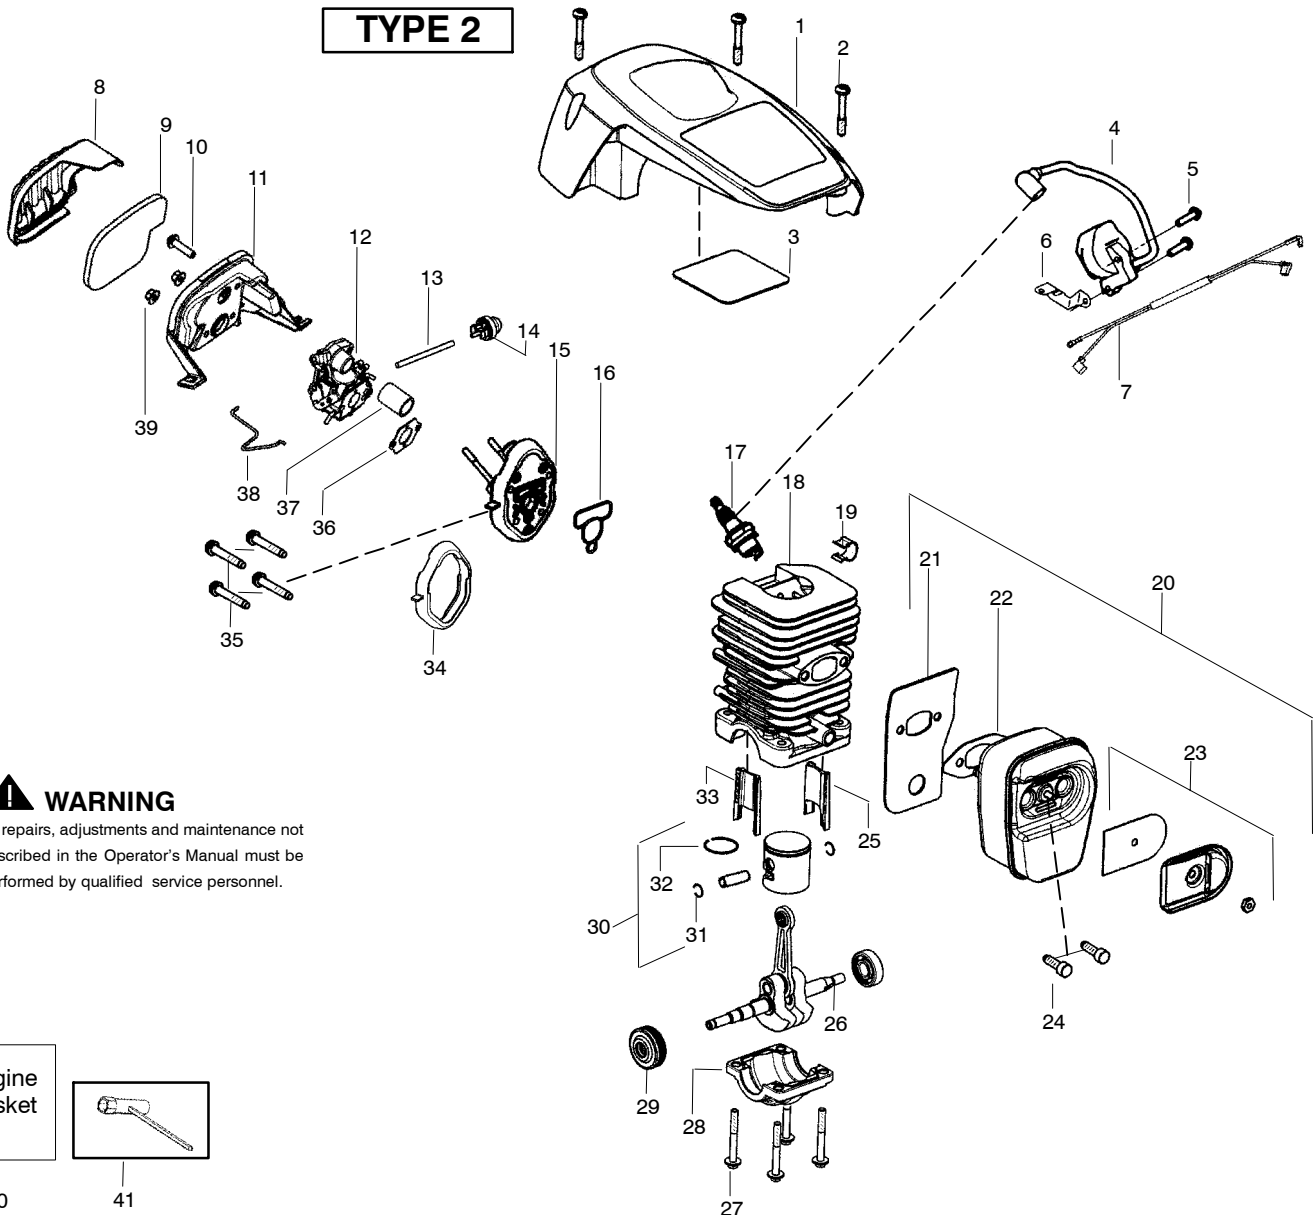

**TYPE 1**

**⚠ WARNING**  
All repairs, adjustments and maintenance not described in the Operator's Manual must be performed by qualified service personnel.

**Engine Gasket Kit**

40      41

Ref.	Part No.	Description	Ref.	Part No.	Description	Ref.	Part No.	Description
1.	530058837	Shield-Cylinder (incl. #3)	16.	530071894	Gasket-cyl. o-ring (kit)	32.	530038729	Ring-Piston
2.	530016153	Screw	17.	952030150	Accy-Spark Plug (RCJ-7Y)	33.	530057886	Insert-Right (gray) Cyl.
3.	530059006	Reflector-Tape	18.	530071884	Kit-Cylinder (Incl. 25,33)	34.	530071894	Seal-Adaptor (kit)
4.	530039238	Module - Ignition	19.	530016136	Clip-High Tension Lead	35.	530016426	Screw
5.	530016432	Screw	20.	530071887	Kit-Muffler (Incl. 21-23,24)	36.	530071894	Gasket-Carb. (kit)
6.	530047442	Strap-Ground	21.	530057942	Backplate-Muffler	37.	530057926	Tube-Intake
7.	530057943	Assy-Wire Harness	22.	530071894	Gasket-Muffler (kit)	38.	530057909	Wire-Throttle
8.	530058687	Cover-Air Filter	23.	530071886	Kit-Spark Arrestor	39.	530016101	Nut-Carb.
9.	530057925	Filter-Air	24.	530016338	Bolt-Muffler	40.	530071894	Kit-Gasket (Incl. 16,22,34,36)
10.	530016425	Screw	25.	530057885	Insert-Left (black) Cyl.	41.	530031163	Scrench
11.	530057892	Housing-Air Filter	26.	530012537	Assy-Crankshaft/Rod			Not Shown
12.	---	Carburetor	27.	530016417	Bolt			
	530035590	Zama W-26	28.	530057941	Cap-Crankcase			
13.	530069247	Kit-Fuel Line (Small)	29.	530056363	Assy-Bearing/Seal			
14.	530047721	Bulb-Purge "snap-in"	30.	530071883	Kit-Piston (Incl. 31,32)			
15.	530071889	Kit-Carb. Adaptor (Incl. # 16,34,37)	31.	530015697	Retainer-Piston Pin			
							530165361	Manual-Operator
							530059107	Decal-Warning

✓ = NEW PART NUMBER FOR THIS IPL      \* = REFER TO THE SERVICE REFERENCE INDICATED FOR MORE INFORMATION. (LOCATED AT END OF IPL)

**TYPE 2**

**⚠ WARNING**  
All repairs, adjustments and maintenance not described in the Operator's Manual must be performed by qualified service personnel.