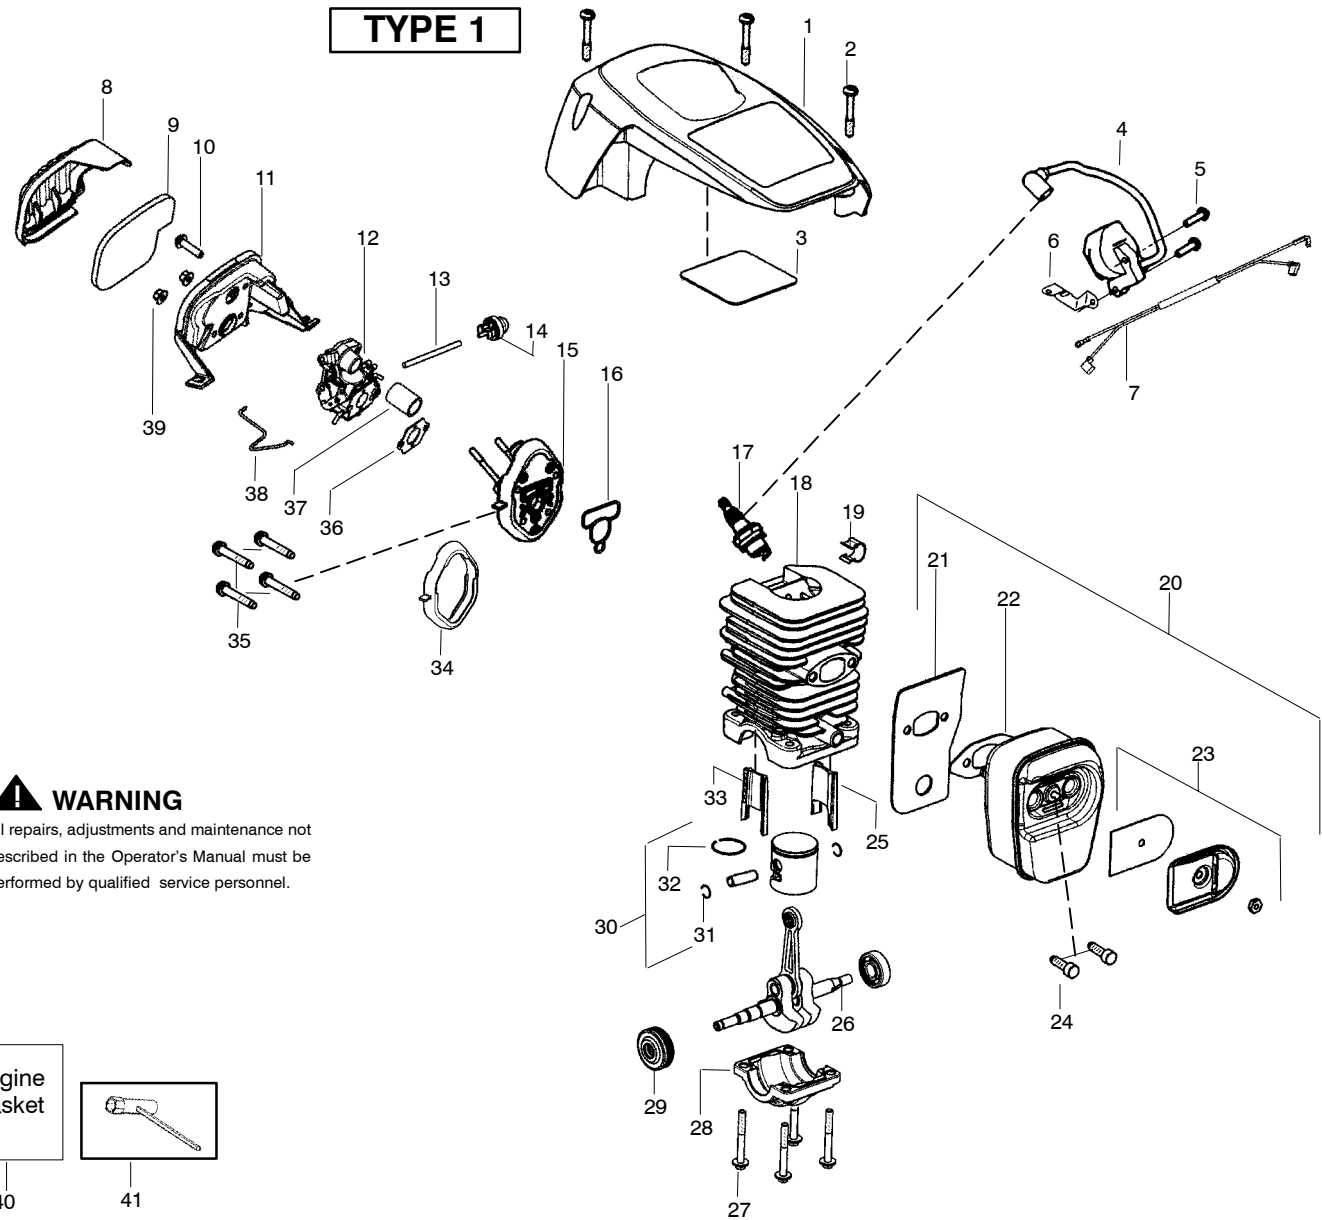

**TYPE 1**

**⚠ WARNING**  
All repairs, adjustments and maintenance not described in the Operator's Manual must be performed by qualified service personnel.

**Engine Gasket Kit**

40      41

Ref.	Part No.	Description	Ref.	Part No.	Description	Ref.	Part No.	Description
1.	530058837	Shield-Cylinder (incl. #3)	16.	530071894	Gasket-cyl. o-ring (kit)	32.	530038729	Ring-Piston
2.	530016153	Screw	17.	952030150	Accy-Spark Plug (RCJ-7Y)	33.	530057886	Insert-Right (gray) Cyl.
3.	530059006	Reflector-Tape	18.	530071884	Kit-Cylinder (Incl. 25,33)	34.	530071894	Seal-Adaptor (kit)
4.	530039238	Module - Ignition	19.	530016136	Clip-High Tension Lead	35.	530016426	Screw
5.	530016432	Screw	20.	530071887	Kit-Muffler (Incl. 21-23,24)	36.	530071894	Gasket-Carb. (kit)
6.	530047442	Strap-Ground	21.	530057942	Backplate-Muffler	37.	530057926	Tube-Intake
7.	530057943	Assy-Wire Harness	22.	530071894	Gasket-Muffler (kit)	38.	530057909	Wire-Throttle
8.	530058687	Cover-Air Filter	23.	530071886	Kit-Spark Arrestor	39.	530016101	Nut-Carb.
9.	530057925	Filter-Air	24.	530016338	Bolt-Muffler	40.	530071894	Kit-Gasket (Incl. 16,22,34,36)
10.	530016425	Screw	25.	530057885	Insert-Left (black) Cyl.	41.	530031163	Scrench
11.	530057892	Housing-Air Filter	26.	530012537	Assy-Crankshaft/Rod			Not Shown
12.	---	Carburetor	27.	530016417	Bolt			
	530035590	Zama W-26	28.	530057941	Cap-Crankcase			
13.	530069247	Kit-Fuel Line (Small)	29.	530056363	Assy-Bearing/Seal			
14.	530047721	Bulb-Purge "snap-in"	30.	530071883	Kit-Piston (Incl. 31,32)			
15.	530071889	Kit-Carb. Adaptor (Incl. # 16,34,37)	31.	530015697	Retainer-Piston Pin			
							530165361	Manual-Operator
							530059107	Decal-Warning