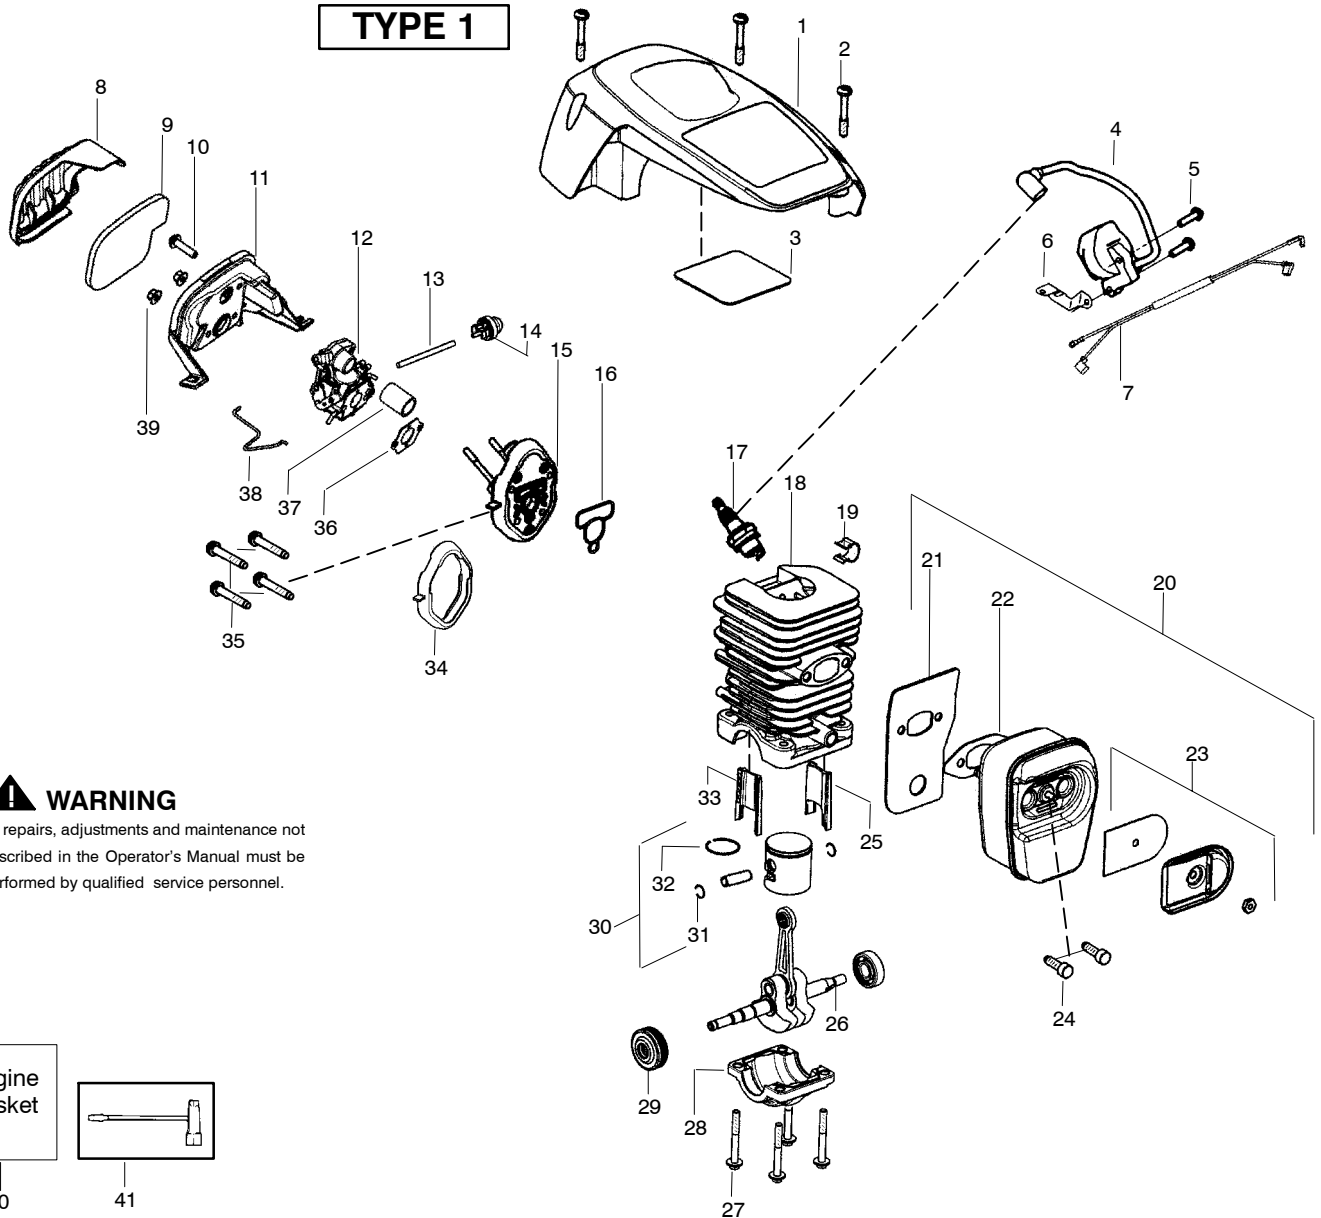

TYPE 1

⚠ WARNING

All repairs, adjustments and maintenance not described in the Operator's Manual must be performed by qualified service personnel.

40

41

Ref.	Part No.	Description	Ref.	Part No.	Description	Ref.	Part No.	Description
1.	530058837	Shield-Cylinder (incl. #3)	16.	530071894	Gasket-cyl. o-ring (kit)	32.	530038729	Ring-Piston
2.	530016153	Screw	17.	952030150	Accy-Spark Plug (RCJ-7Y)	33.	530057886	Insert-Right (gray) Cyl.
3.	530059006	Reflector-Tape	18.	530071884	Kit-Cylinder (Incl. 25,33)	34.	530071894	Seal-Adaptor (kit)
4.	530039238	Module - Ignition	19.	530016136	Clip-High Tension Lead	35.	530016426	Screw
5.	530016432	Screw	20.	530071887	Kit-Muffler (Incl. 21-23,24)	36.	530071894	Gasket-Carb. (kit)
6.	530047442	Strap-Ground	21.	530057942	Backplate-Muffler	37.	530057926	Tube-Intake
7.	530057943	Assy-Wire Harness	22.	530071894	Gasket-Muffler (kit)	38.	530057909	Wire-Throttle
8.	530058687	Cover-Air Filter	23.	530071886	Kit-Spark Arrestor	39.	530016101	Nut-Carb.
9.	530057925	Filter-Air	24.	530016338	Bolt-Muffler	40.	530071894	Kit-Gasket (Incl. 16,22,34,36)
10.	530016425	Screw	25.	530057885	Insert-Left (black) Cyl.	41.	530031135	Scrench
11.	530057892	Housing-Air Filter	26.	530012537	Assy-Crankshaft/Rod			Not Shown
12.	---	Carburetor	27.	530016417	Bolt			
	530035590	Zama W-26	28.	530057941	Cap-Crankcase			
13.	530069247	Kit-Fuel Line (Small)	29.	530056363	Assy-Bearing/Seal			
14.	530047721	Bulb-Purge "snap-in"	30.	530071883	Kit-Piston (Incl. 31,32)			
15.	530071889	Kit-Carb. Adaptor (Incl. # 16,34,37)	31.	530015697	Retainer-Piston Pin			
							530165361	Manual-Operator
							530059107	Decal-Warning