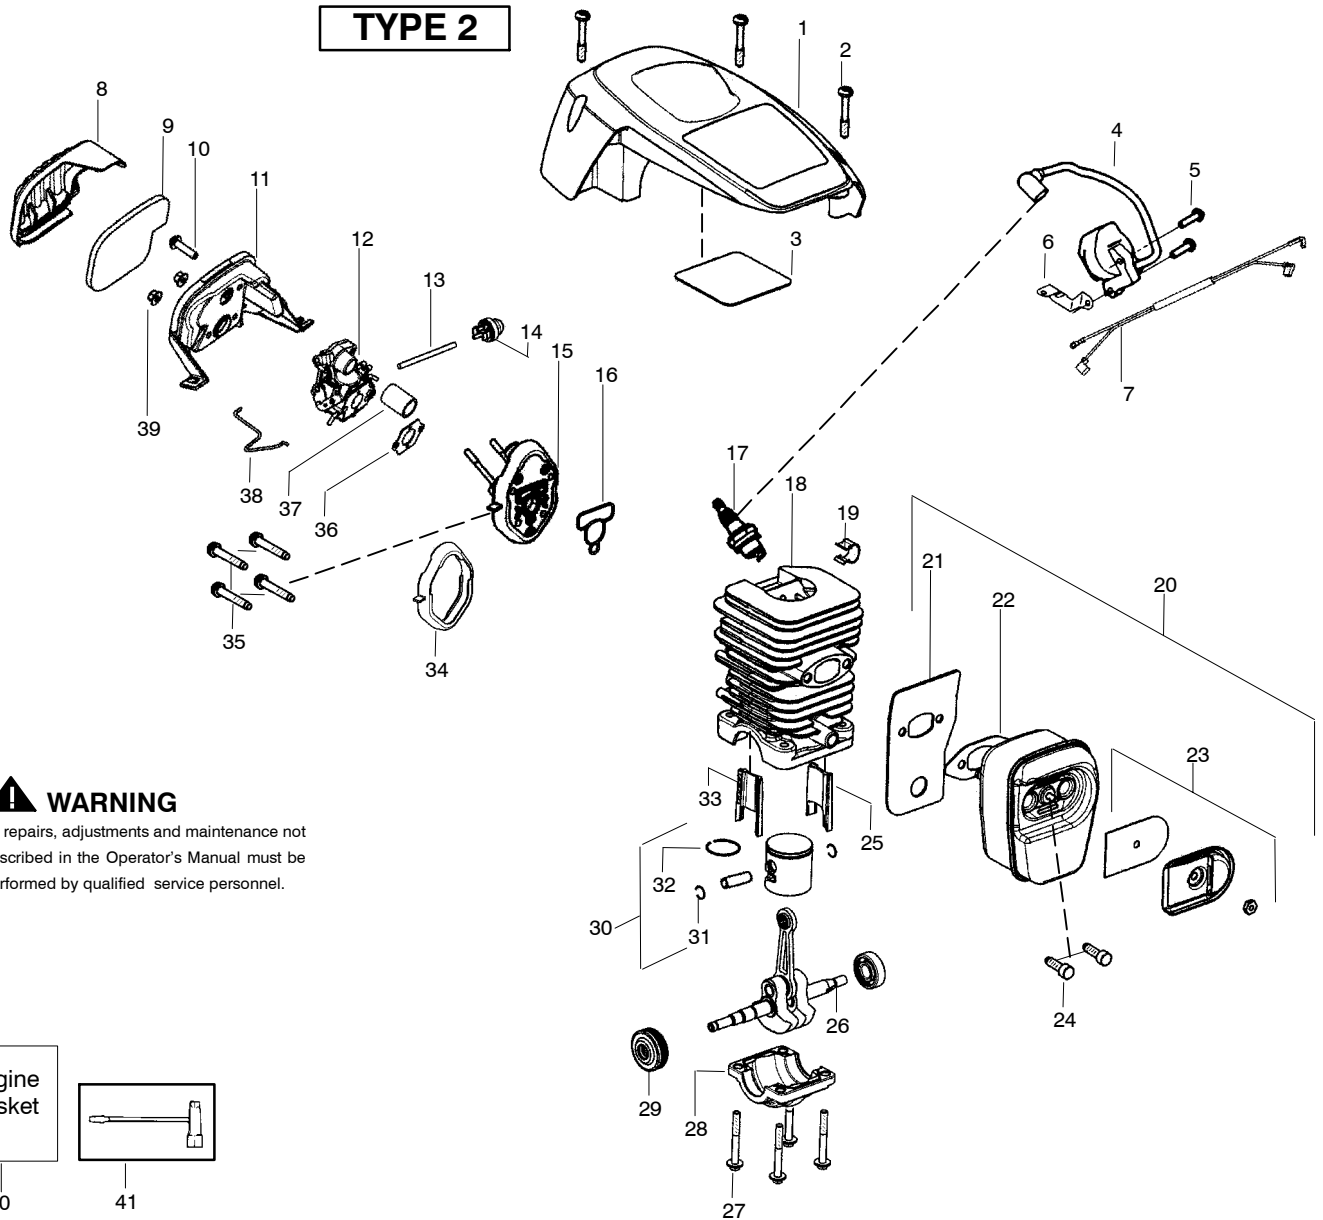

TYPE 2

⚠ WARNING

All repairs, adjustments and maintenance not described in the Operator's Manual must be performed by qualified service personnel.

Ref.	Part No.	Description	Ref.	Part No.	Description	Ref.	Part No.	Description
1.	530058837	Shield-Cylinder (incl. #3)	16.	530071894	Gasket-cyl. o-ring (kit)	32.	530038729	Ring-Piston
2.	530016153	Screw	17.	952030150	Accy-Spark Plug (RCJ-7Y)	33.	530057886	Insert-Right (gray) Cyl.
3.	530059006	Reflector-Tape	18.	530071884	Kit-Cylinder (Incl. 25,33)	34.	530071894	Seal-Adaptor (kit)
4.	530039238	Module - Ignition	19.	530016136	Clip-High Tension Lead	35.	530016426	Screw
5.	530016432	Screw	20.	545006007	Kit-Muffler (Incl .21-23,24)	36.	530071894	Gasket-Carb. (kit)
6.	530047442	Strap-Ground	21.	530057942	Backplate-Muffler	37.	530057926	Tube-Intake
7.	530057943	Assy-Wire Harness	22.	530071894	Gasket-Muffler (kit)	38.	530057909	Wire-Throttle
8.	530058687	Cover-Air Filter	23.	545006056	Kit-Spark Arrestor	39.	530016101	Nut-Carb.
9.	530057925	Filter-Air	24.	530016338	Bolt-Muffler	40.	530071894	Kit-Gasket (Incl . 16,22,34,36)
10.	530016425	Screw	25.	530057885	Backplate-Left-Muffler	41.	530031135	Scrench
11.	530057892	Housing-Air Filter	26.	530012537	Assy-Crankshaft/Rod			Not Shown
12.	---	Carburetor	27.	530016417	Bolt			
	530035590	Zama W-26	28.	530057941	Cap-Crankcase			
13.	530069247	Kit-Fuel Line (Small)	29.	530056363	Assy-Bearing/Seal			
14.	530047721	Bulb-Purge "snap-in"	30.	530071883	Kit-Piston (Incl. 31,32)			
15.	530071889	Kit-Carb. Adaptor (Incl. # 16,34,37)	31.	530015697	Retainer-Piston Pin			
							545082917	Manual-Operator
							530059107	Decal-Warning

✓ = NEW PART NUMBER FOR THIS IPL

* = REFER TO THE SERVICE REFERENCE INDICATED FOR MORE INFORMATION. (LOCATED AT END OF IPL)