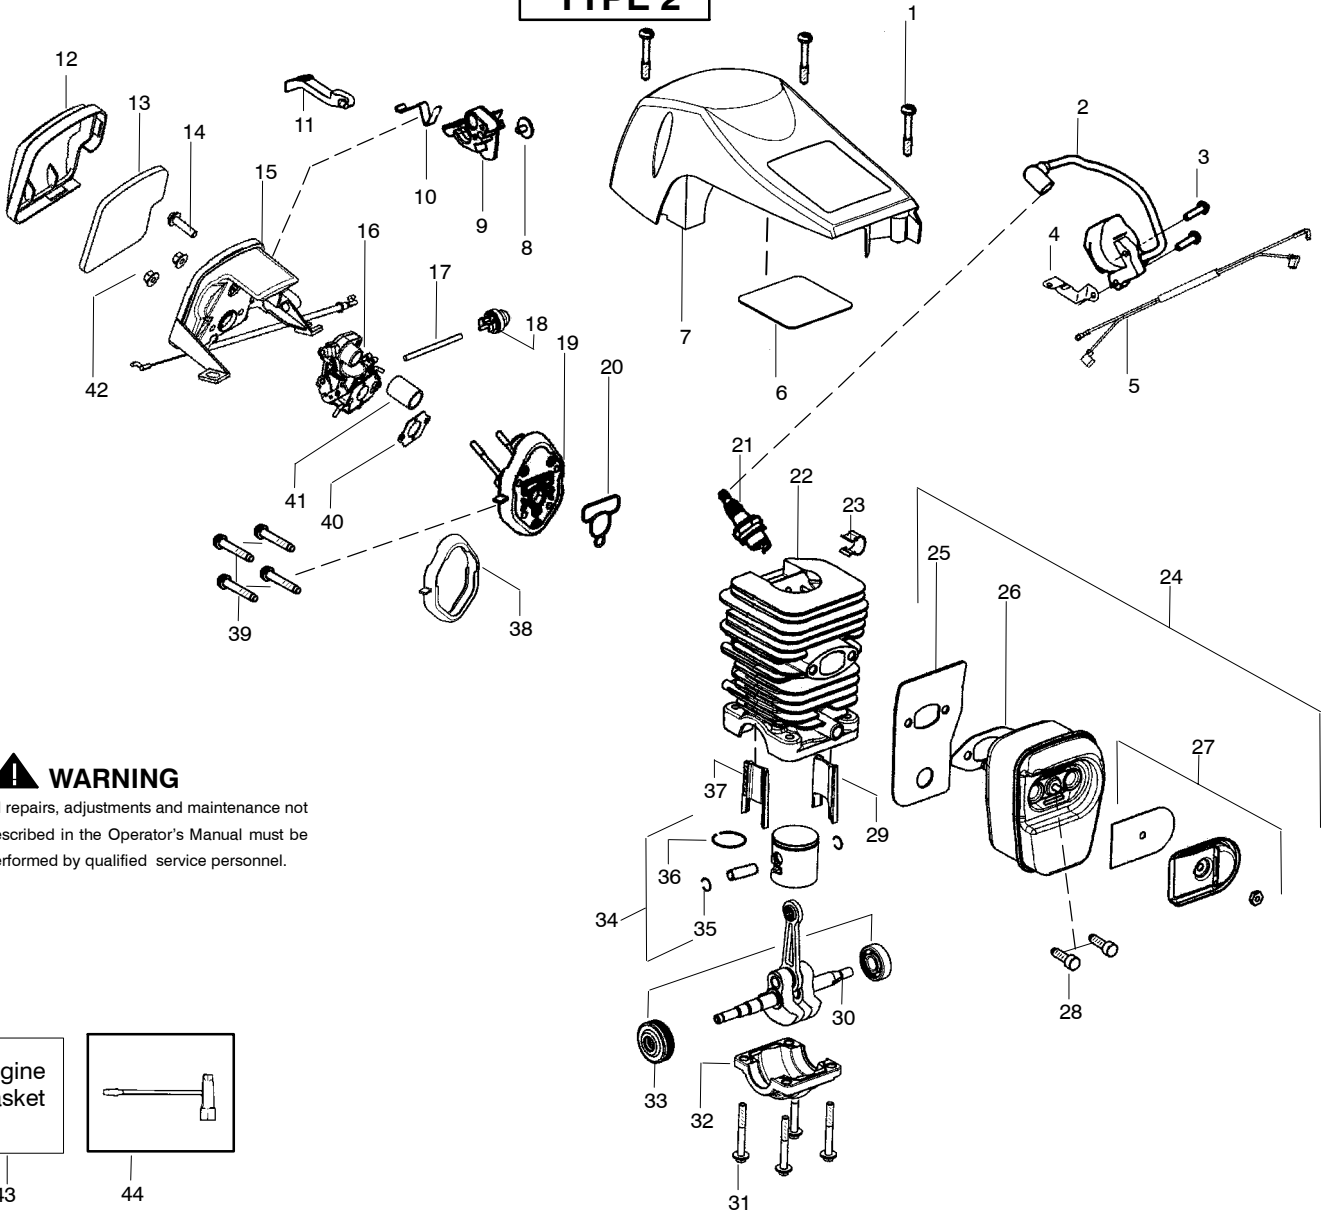

TYPE 2

▲ WARNING

All repairs, adjustments and maintenance not described in the Operator's Manual must be performed by qualified service personnel.

Ref.	Part No.	Description	Ref.	Part No.	Description	Ref.	Part No.	Description
1.	530016153	Screw	19.	530071889	Kit-Carb. Adaptor (Incl. # 20,38,41)	36.	530038729	Ring-Piston
2.	530039232	Module-Ignition	20.	530071894	Gasket-cyl. o-ring (kit)	37.	530057886	Insert-Right (gray)Cyl.
3.	530016432	Screw	21.	952030150	Accy-Spark Plug (RCJ-7Y)	38.	530071894	Seal-Adaptor (kit)
4.	530058661	Strap-Ground	22.	530071884	Kit-Cylinder (Incl. 29,37)	39.	530016426	Screw
5.	530057943	Assy-Wire Harness	23.	530058660	Clip-High Tension Lead	40.	530071894	Gasket-Carb. (kit)
6.	530055698	Reflector-Tape	24.	545006007	Kit-Muffler (Incl. 25,26,27,28)	41.	530057926	Tube-Intake
7.	530057872	Shield-Cylinder(Incl. 1,6)	25.	530057942	Backplate-Muffler	42.	530016101	Nut-Carb.
8.	530016080	Screw	26.	530071894	Gasket-Muffler (kit)	43.	530071894	Kit-Gasket (Incl. 20,26,38,40)
9.	530057891	Lever-Ignition Switch	27.	545006056	Kit-Spark Arrestor	44.	530031135	Scrench
10.	530057908	Spring-Ignition Switch	28.	530016338	Bolt-Muffler			Not Shown
11.	530059399	Knob-Choke	29.	530057885	Insert-Left (black) Cyl.			
12.	530059001	Cover-Air Filter	30.	530012537	Assy-Crankshaft/Rod			
13.	530057869	Filter-Air	31.	530016417	Bolt			
14.	530016425	Screw	32.	530057941	Cap-Crankcase			
15.	530150029	Housing-Air Filter w/cable	33.	530056363	Assy-Bearing/Seal			
16.	---	Carburetor Zama W26	34.	530071883	Kit-Piston (Incl. 35,36)			
17.	530069247	Kit-Fuel Line (Small)	35.	530015697	Retainer-Piston Pin			
18.	530047721	Bulb-Purge "snap-in"						
								545137243 Manual-Operator
								530059905 Decal-Warning

✓ = NEW PART NUMBER FOR THIS IPL   * = REFER TO THE SERVICE REFERENCE INDICATED FOR MORE INFORMATION. (LOCATED AT END OF IPL)