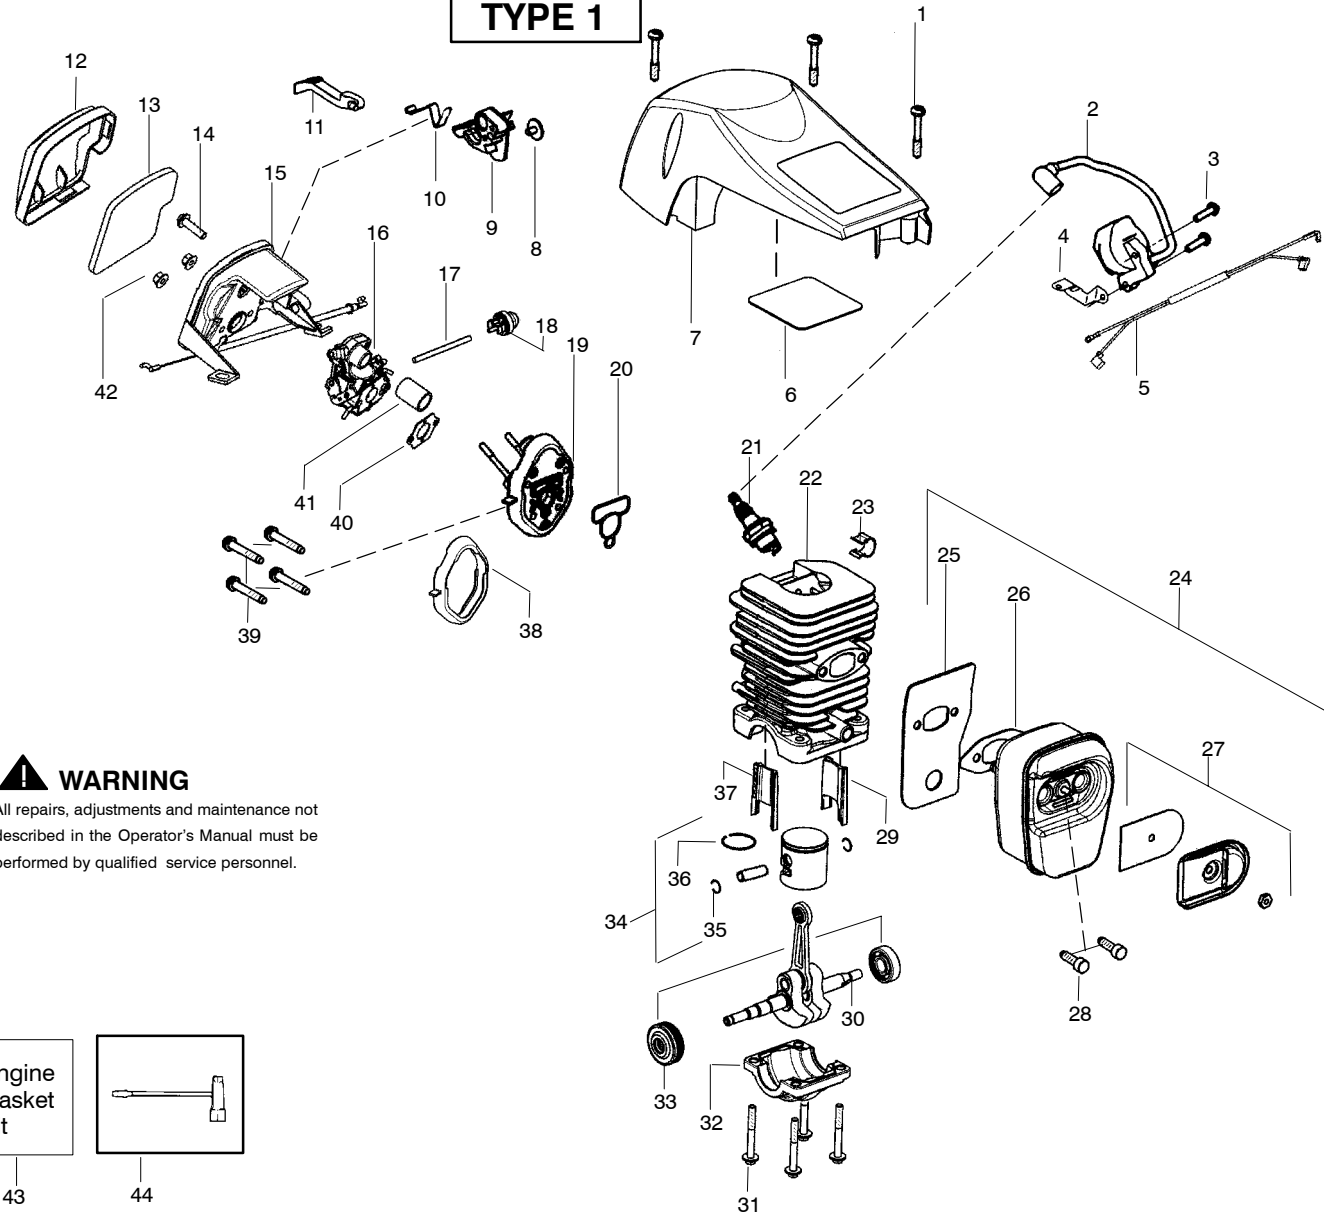

TYPE 1

⚠ WARNING
All repairs, adjustments and maintenance not described in the Operator's Manual must be performed by qualified service personnel.

Ref.	Part No.	Description	Ref.	Part No.	Description	Ref.	Part No.	Description
1.	530016153	Screw	19.	530071889	Kit-Carb. Adaptor (Incl. # 20,38,41)	36.	530038729	Ring-Piston
2.	530039232	Module-Ignition	20.	530071894	Gasket-cyl. o-ring (kit)	37.	530057886	Insert-Right (gray)Cyl.
3.	530016432	Screw	21.	952030150	Accy-Spark Plug (RCJ-7Y)	38.	530071894	Seal-Adaptor (kit)
4.	530058661	Strap-Ground	22.	530071884	Kit-Cylinder (Incl. 29,37)	39.	530016426	Screw
5.	530057943	Assy-Wire Harness	23.	530058660	Clip-High Tension Lead	40.	530071894	Gasket-Carb. (kit)
6.	530055698	Reflector-Tape	24.	530071887	Kit-Muffler (Incl. 25,26,27,28)	41.	530057926	Tube-Intake
7.	530057872	Shield-Cylinder(Incl. 1,6)	25.	530057942	Backplate-Muffler	42.	530016101	Nut-Carb.
8.	530016080	Screw	26.	530071894	Gasket-Muffler (kit)	43.	530071894	Kit-Gasket (Incl. 20,26,38,40)
9.	530057891	Lever-Ignition Switch	27.	530071886	Kit-Spark Arrestor	44.	530031135	Scrench
10.	530057908	Spring-Ignition Switch	28.	530016338	Bolt-Muffler			Not Shown
11.	530059399	Knob-Choke	29.	530057885	Insert-Left (black) Cyl.			
12.	530059001	Cover-Air Filter	30.	530012537	Assy-Crankshaft/Rod Bolt		545047503	Manual-Operator
13.	530057869	Filter-Air	31.	530016417	Bolt		530059905	Decal-Warning
14.	530016425	Screw	32.	530057941	Cap-Crankcase			
15.	530150029	Housing-Air Filter w/cable	33.	530056363	Assy-Bearing/Seal			
16.	---	Carburetor Zama W26	34.	530071883	Kit-Piston (Incl. 35,36)			
17.	530069247	Kit-Fuel Line (Small)	35.	530015697	Retainer-Piston Pin			
18.	530047721	Bulb-Purge "snap-in"						

↗ = NEW PART NUMBER FOR THIS IPL   * = REFER TO THE SERVICE REFERENCE INDICATED FOR MORE INFORMATION. (LOCATED AT END OF IPL)