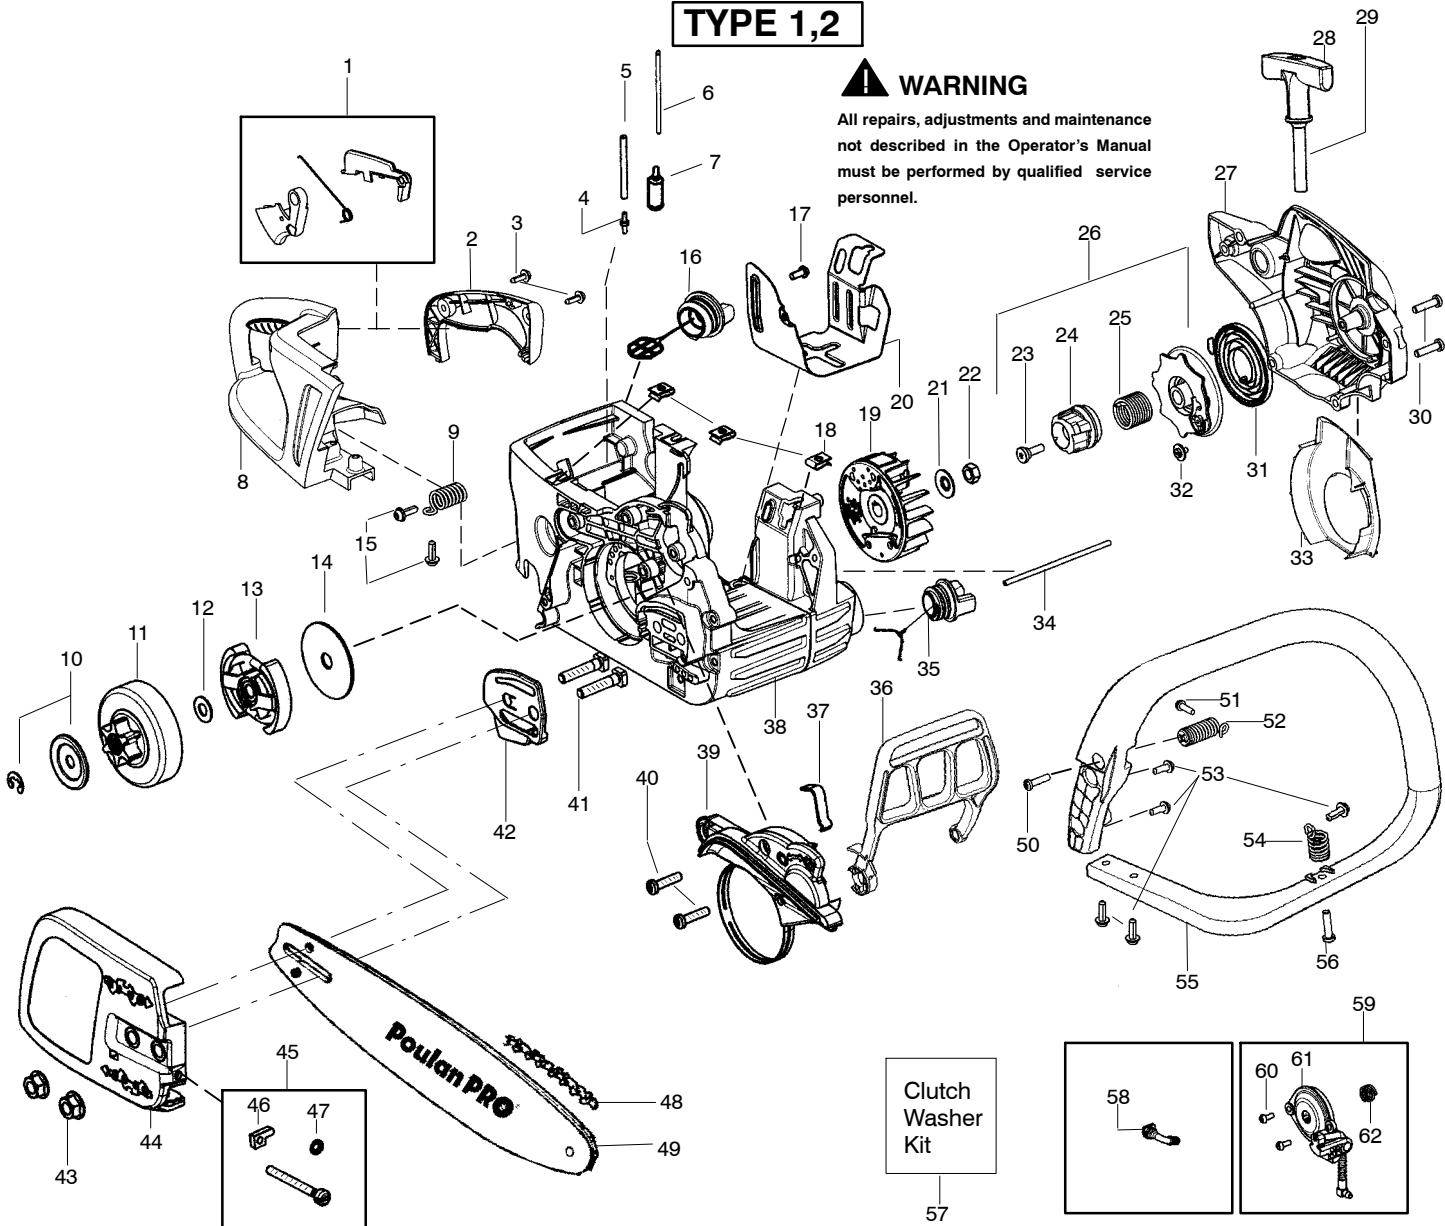

TYPE 1,2

⚠ WARNING

All repairs, adjustments and maintenance not described in the Operator's Manual must be performed by qualified service personnel.

Ref.	Part No.	Description	Ref.	Part No.	Description	Ref.	Part No.	Description
1.	530071927	Kit- Trigger/Lockout	24.	530059677	Starter Hub- EPS	44.	545012203	Assy-Clutch Cover (Incl. # 45)
2.	545011903	Cover-Handle	25.	530021180	Spring- EPS	45.	530069611	Kit- Bar Adjust (Incl. 46,47)
3.	530016433	Screw	26.	530071966	Kit- EPS Starter Pulley (Incl. 23,24,25,32)	46.	530015826	Pin- Bar Adjust
4.	530023877	Fitting- Fuel line	27.	545011703	Housing- Fan	47.	530038593	Retainer- Bar Adjust
5.	530069216	Kit- Fuel Line (Large)	28.	530056402	Handle- Starter	48.	952051338	Accy- 18" Chain
6.	530069247	Kit- Fuel Line (Small)	29.	530069232	Kit- Rope	49.	952044689	Accy- 18" Bar
7.	530095646	Assy- Fuel Pick Up	30.	530016432	Screw	50.	530016432	Screw
8.	545012103	Handle- Rear	31.	530042095	Spring- Starter	51.	530016443	Screw
9.	530059475	Spring- Rear Isolator	32.	530016080	Screw	52.	530059480	Assy- Rear Iso. Spring
10.	530071945	Kit- Clutch Washer	33.	530057868	Baffle	53.	530015906	Screw
11.	530057905	Assy- Clutch Drum 3/8"	34.	530058786	Assy- Oil Vent	54.	530059479	Assy- Front Iso. Spring
12.	530071945	Kit- Clutch Washer	35.	530057236	Assy- Oil Cap w/ret.	55.	530057878	Handle- Front
13.	530057907	Assy- Clutch	36.	530057880	Handguard	56.	530016432	Screw
14.	530016419	Washer- Large Clutch	37.	530016416	Spring- Handguard	57.	530071945	Kit- Clutch Washer (Incl. 10,12)
15.	530015906	Screw	38.	545011803	Assy- Chassis (Incl. 4,5,6,7,9,15,16,17,18, 20,34,35,37,41,54)	58.	530057924	Assy- Oil Pick Up
16.	530047192	Assy- Fuel Cap w/ret	39.	530071893	Kit- Chainbrake	59.	530071891	Kit- Oil Pump (Incl. 60,61,62)
17.	530016064	Screw	40.	530016432	Screw	60.	530016064	Screw
18.	530015922	Nut- "U" type speed	41.	530016133	Bolt- Bar	61.	530057931	Assy- Oil Pump
19.	530039231	Assy- Flywheel	42.	530057910	Plate- Bar	62.	530037820	Gear- Worm
20.	530057911	Shield- Heat	43.	530015917	Nut- Bar			
21.	530015127	Washer- Flywheel						
22.	530016134	Nut- Flywheel						
23.	530021179	Screw- Shoulder						