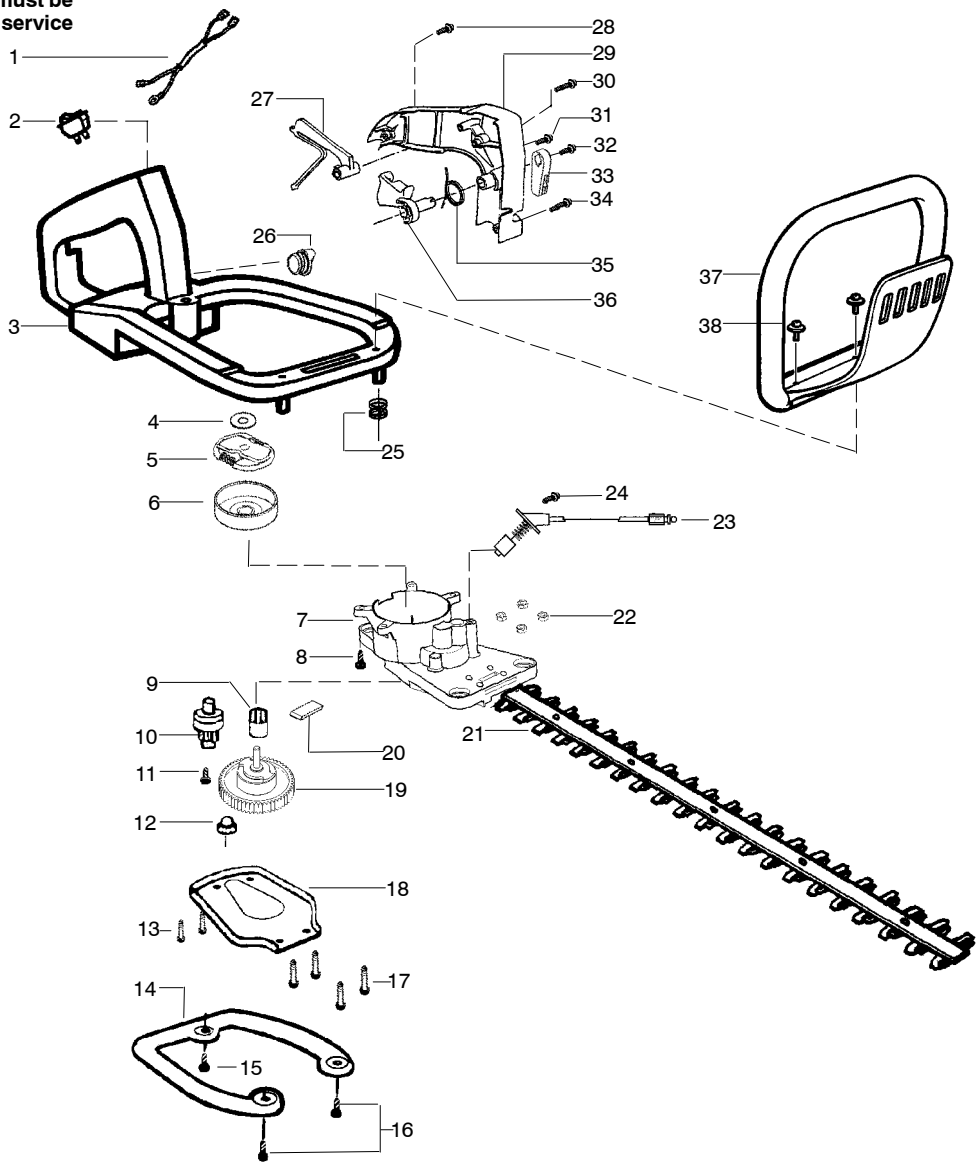

WARNING
 All repairs, adjustments and maintenance not described in the Operator's Manual must be performed by qualified service personnel.

Ref.	Part No.	Description	Ref.	Part No.	Description
1.	530054133	Assy-Leadwire/Switch (Incl.#2)	20.	530029948	Seal-Blade (Felt)
2.	530029954	Switch-Ignition	21.	530403229	Assy-Blade 22"
3.	530071655	Assy-Rear Handle & Tank	22.	545009101	Nut
4.	530015611	Washer-Clutch	23.	530057819	Assy-Cable Stop
5.	530071803	Kit-Clutch Assy.	24.	530015934	Screw
6.	530150583	Assy-Drum	25.	530029946	Spring
7.	530071932	Kit-Gear Box (incl.# 9,10,11,13,17,22)	26.	530047877	Assy-Fuel Cap
8.	530015886	Screw	27.	530059104	Lockout-Throttle
9.	530016013	Bearing-Gear	28.	530015934	Screw
10.	530096258	Assy-Pinion	29.	530057821	Cover-Handle
11.	530015805	Screw	30.	530015940	Screw
12.	530032121	Bushing-Blade	31.	530015934	Screw
13.	530015940	Screw	32.	530015775	Screw
14.	530036046	Plate-Isolator	33.	530057818	Lever-Trigger
15.	530015849	Screw	34.	530016406	Screw
16.	530015934	Screw	35.	530036123	Spring-Trigger
17.	530016472	Screw	36.	530053884	Trigger
18.	530029916	Cover-Gear Box Plate	37.	530094992	Handle-Front
19.	530071777	Kit-Drive Gear Ass'y. (Incl. #12)	38.	530015955	Screw

✓ = NEW PART NUMBER FOR THIS IPL * = REFER TO THE SERVICE REFERENCE INDICATED FOR MORE INFORMATION. (LOCATED AT END OF IPL)
 ● = THESE PARTS ARE ILLUSTRATED FOR CLARITY. ORDER COMPLETE ASSEMBLY.