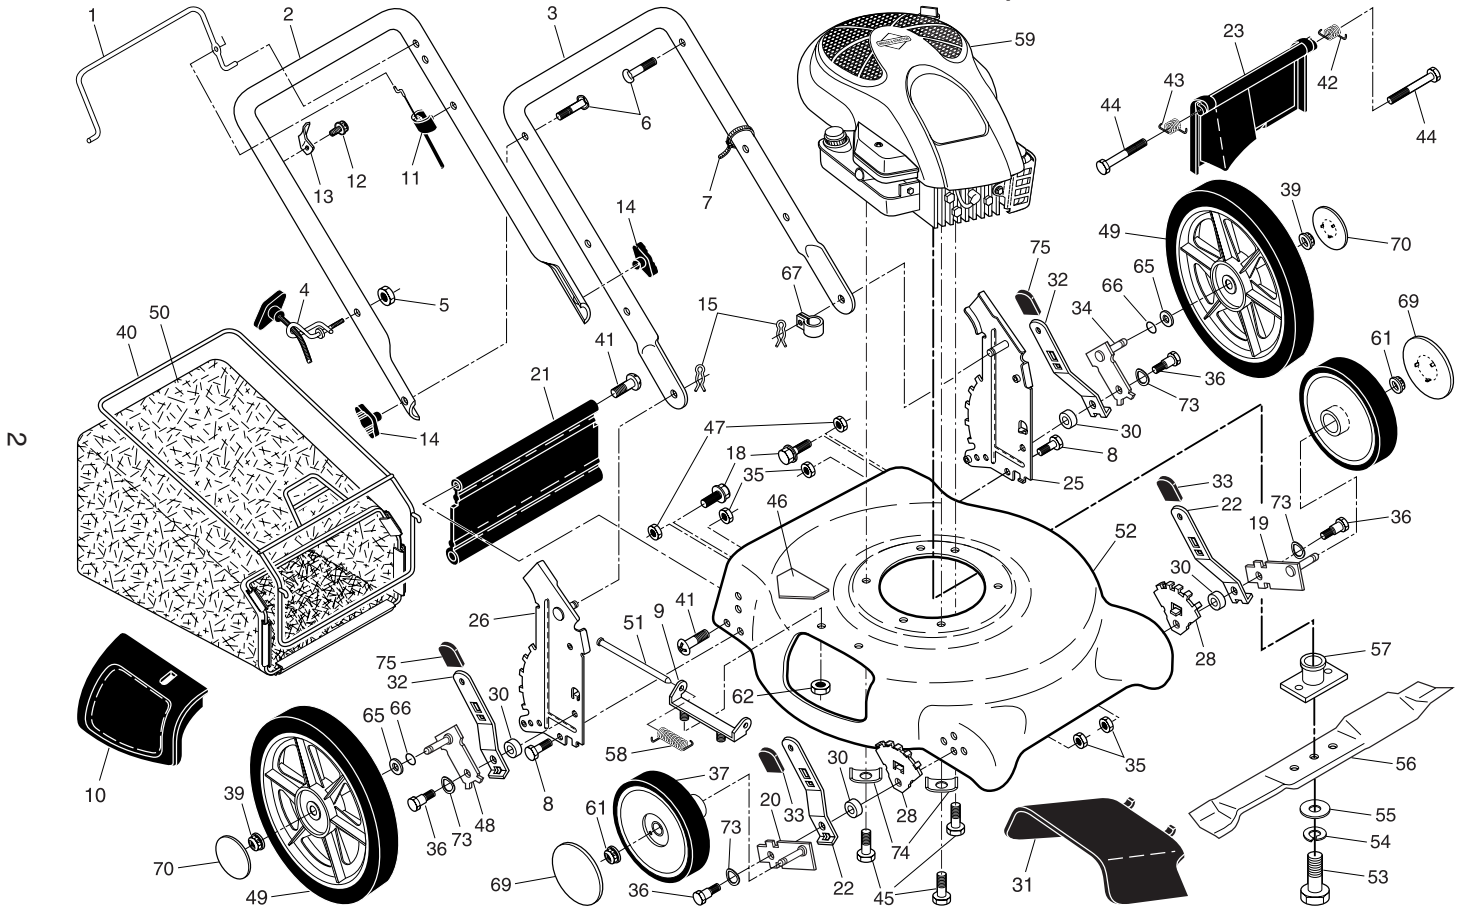

ROTARY LAWN MOWER - - MODEL NUMBER PR600N21RHX (MFG. I.D. NUMBER 96132002900)

ROTARY LAWN MOWER - - MODEL NUMBER PR600N21RHX (MFG. I.D. NUMBER 96132002900)

KEY NO.	PART NO.	DESCRIPTION	KEY NO.	PART NO.	DESCRIPTION	KEY NO.	PART NO.	DESCRIPTION
1	194177X428	Control Bar	30	401629	Spacer	52	412212	Kit, Lawn Mower Housing (Includes Key Numbers 17, 18 and 46)
2	194179X479	Upper Handle	31	165760	Deflector, Discharge	53	851084	Hex Head Screw, Grade 8, 3/8-24 x 1-3/8
3	169708X479	Lower Handle	32	401624X004	Selector Spring, Rear	54	850263	Helical Lockwasher
4	194788	Rope Guide	33	701037X421	Selector Knob	55	851074	Hardened Washer
5	132004	Locknut, Hex 1/4-20	34	401176X004	Axle Arm Assembly, Rear, LH	56	406712	21" Blade
6	191574	Handle Bolt	35	166785	Locknut, Hex 5/16-18	57	193707	Blade Adapter
7	66426	Wire Tie	36	401638	Shoulder Bolt 5/16-18	58	152124	Spring, Hinge Rod
8	74780512	Hex Bolt 5/16-18 x 3/4	37	150339	Wheel & Tire Assembly, Front, 8"	59	---	Engine, Briggs & Stratton, Model Number 120T02 (For engine service and replacement parts, call Briggs & Stratton at 1-800-233-3723)
9	154132	Mounting Bracket, Mulcher Door	38	401638	Shoulder Bolt	61	83923	Flanged Locknut
10	165754	Mulcher Door	39	145212	Flanged Locknut	62	73800400	Nut, Hex
11	183281	Engine Zone Control Cable	40	401808	Frame, Grassbag	65	88348	Washer, Flat 3/8
12	750634	Hex Washer Head Screw #10-24 x 1/2	41	88652	Hinge Screw	66	197480	O-Ring
13	86899X004	Up-Stop Bracket	42	405421	Spring, Rear Door, LH	67	197991	Clip, Cable
14	189713X428	Handle Knob	43	405423	Spring, Rear Door, RH	69	407793X421	Hubcap, Front Wheel
15	51793	Hairpin Cotter	44	184193	Bolt, Rear Door	70	407794X421	Hubcap, Rear Wheel
18	17600406	Screw	45	150406	Screw, Hex Head Thread Rolling Screw 3/8-16 x 1	73	401630	Washer, Curved, Cylindrical
19	401174X004	Axle Arm Assembly, Front, LH	46	404763	Danger Decal	74	851201X004	Washer, Special, Engine
20	401175X004	Axle Arm Assembly, Front, RH	47	751153	Nut, Hex	--	404764	Warning Decal (not shown)
21	189008	Rear Skirt	48	401177X004	Axle Arm Assembly, Rear, RH	--	193732	Operator's Manual, English
22	401621X004	Selector Spring, Front	49	408852X421	Wheel & Tire Assembly, Rear, 12"	--	193734	Operator's Manual, French
23	401814X428	Rear Door Assembly	50	411060	Grassbag	--	412320	Repair Parts Manual
24	73930500	Locknut, Hex 5/16-18	51	147286	Rod, Hinge			
25	400627X479	Handle Bracket, LH						
26	400628X479	Handle Bracket, RH						
28	407494X005	Wheel Adjusting Bracket						

NOTE: All component dimensions given in U.S. inches. 1 inch = 25.4 mm.

IMPORTANT: Use only Original Equipment Manufacturer (O.E.M.) replacement parts. Failure to do so could be hazardous, damage your lawn mower and void your warranty.