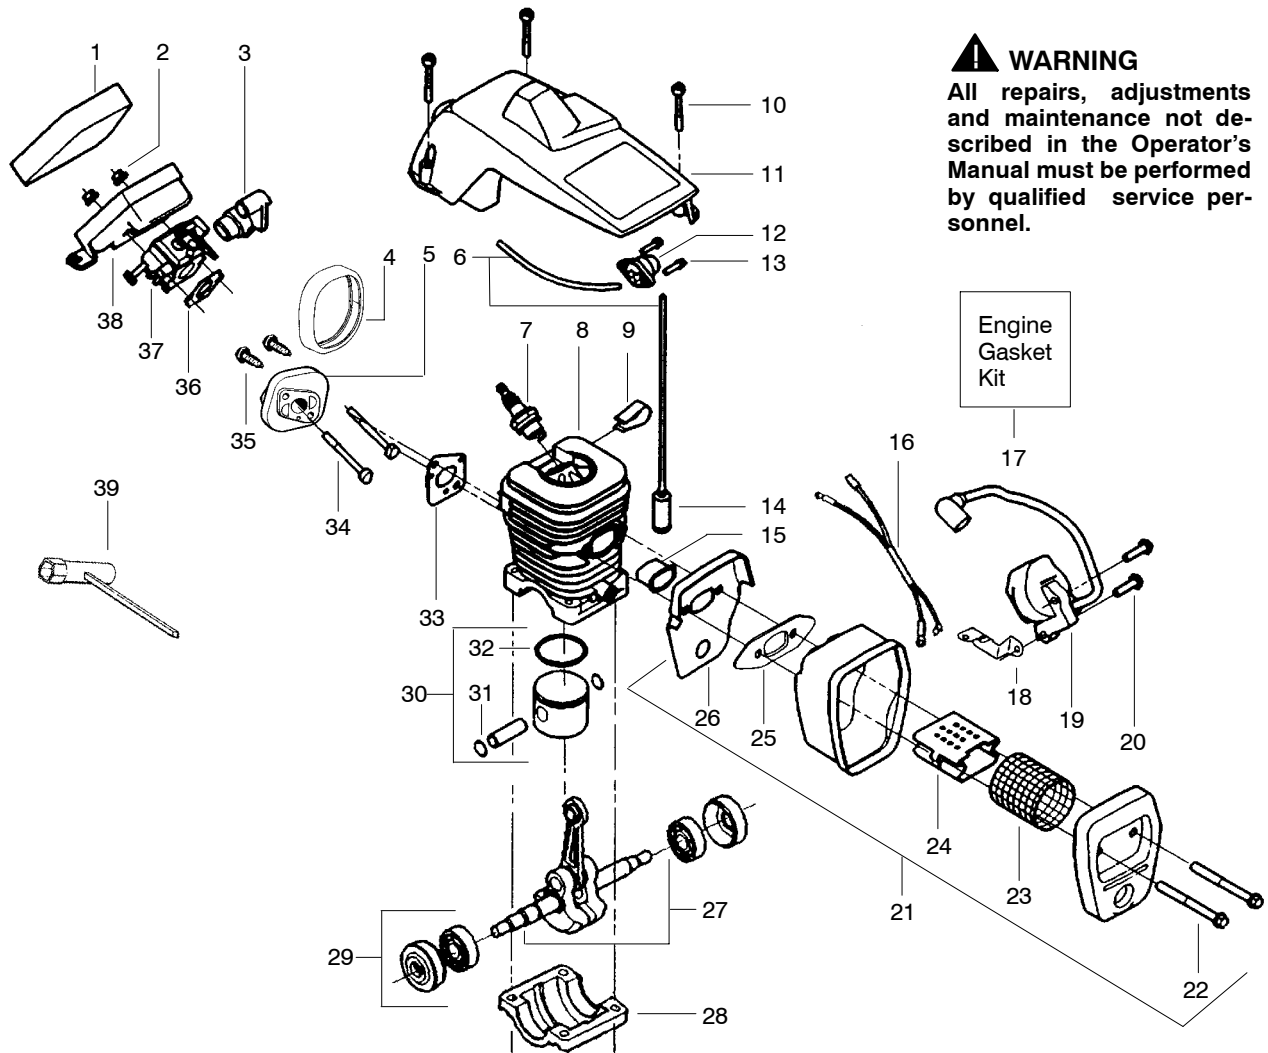

TYPE 5

⚠ WARNING
All repairs, adjustments and maintenance not described in the Operator's Manual must be performed by qualified service personnel.

Ref.	Part No.	Description	Ref.	Part No.	Description	Ref.	Part No.	Description
1.	530037793	Foam-Air Filter	17.	530069608	Kit-Engine Gasket (Incl. 25, 33 & 36)	31.	530015697	Retainer-Piston Pin
2.	530016101	Nut	18.	530047442	Strap-Ground	32. ✓	530038729	Ring - Piston
3. ✓	530035526	Grommet-Carb Adjust	19.	530039198	Module-Ignition	33.	530069608	Gasket-Carb. Adap.(kit)
4.	530054144	Seal-Carb Adapter	20.	530015814	Screw	34.	530016187	Screw
5.	530049700	Carb. Adapter	21.	530047207	Assy-Muffler (Incl. 22-26)	35.	530016386	Screw
6.	530069247	Fuel Line Kit (Small)			36.	530069608	Gasket - Carb. (kit)	
7.	952030150	Spark Plug (RCJ-7Y)			37. ✓	530071620	Kit-Carburetor (Walbro WT-624)	
8. ✓	530071412	Kit-Cylinder	22.	530016132	Screw	38.	530037804	Housing-Air Filter
9.	530016136	Clip-High Tension Lead	23.	530036103	Screen-Spark	39.	530031163	Wrench - Bar
10.	530016153	Screw	24.	530037813	Diffuser-Muffler	Not Shown		
11.	530071310	Cylinder Shield	25.	530069608	Gasket-Muffler (kit)	✓	530163675	Operator Manual
12.	530047213	Air Purge Ass'y.	26.	530049870	Backplate-Muffler	✓	530057268	Decal Instruction
13.	530015780	Screw	27.	530047062	Assy. - Crankshaft	✓	530038486	Decal Stop
14.	530095646	Fuel Pick-up Ass'y.	28.	530037935	Cap-Crankcase			
15.	530037652	Heat Insulator	29.	530056363	Assy.-Seal & Bearing			
16.	530052296	Assy. - Wire Harness	30. ✓	530071408	Kit-Piston (Incl. 31 & 32)			

✓ = NEW PART NUMBER FOR THIS IPL   * = REFER TO THE SERVICE REFERENCE INDICATED FOR MORE INFORMATION. (LOCATED AT END OF IPL)
● = THESE PARTS ARE ILLUSTRATED FOR CLARITY. ORDER COMPLETE ASSEMBLY.