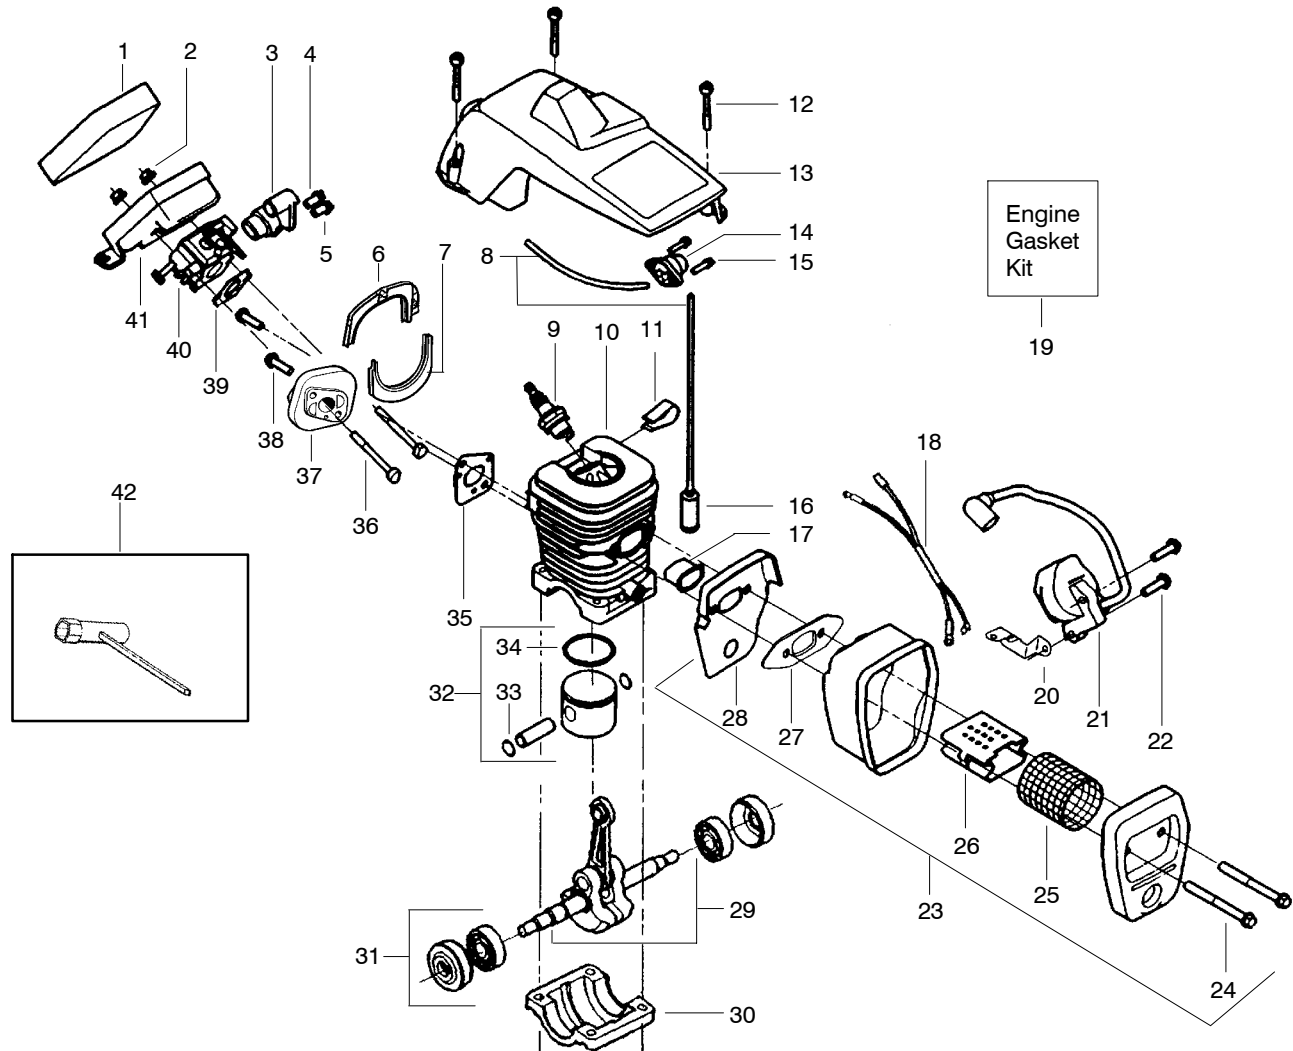

✓ = NEW PART NUMBER FOR THIS IPL * = REFER TO THE SERVICE REFERENCE INDICATED FOR MORE INFORMATION. (LOCATED AT END OF IPL)

TYPE 1,2,3,4

Ref.	Part No.	Description	Ref.	Part No.	Description	Ref.	Part No.	Description
1.	530037793	Foam - Air Filter	17.	530037652	Insulator - Heat	36.	530016187	Screw
2.	530016101	Nut	18.	530052296	Assy. - Wire Harness	37.	-	Adapter - Carb.
3.	530049244	Grommet - Carb Adjust	19.	530069608	Kit - Engine Gasket (Incl. 27, 35 & 39)		530071310	2075 (Kit)
4.	530038479	Limiters Cap - High (red)	20.	530047442	Strap - Ground		530049700	2075c, 2075oc
5.	530038478	Limiters Cap - Low (blue)	21.	530052277	Module - Ignition	38.	530016386	Screw
6.	*****	Seal - Carb Adapter - (See Service Ref.)	22.	530015814	Screw	39.	530069608	Gasket - Carburetor
7.	*****	Seal - Carb Adapter - (See Service Ref.)	23.	530047207	Assy - Muffler (Incl. 24,25,26,27,28)	40.	530069703	Kit - Carburetor (incl. 4 & 5)
8.	530069247	Kit - Fuel Line (Small)	24.	530016132	Screw	41.	530037804	Housing - Air Filter
9.	952030150	Spark Plug (RCJ-7Y)	25.	530036103	Screen - Spark	42.	530031163	Wrench - Bar
10.	530069606	Kit - Cylinder	26.	530037813	Diffuser - Muffler	Not Shown		
11.	530016136	Clip - High Tension Lead	27.	530069608	Gasket - Muffler	- - -		Operator Manual
12.	530016153	Screw	28.	530049870	Backplate - Muffler	530087857		2075 (Type 1-4)
13.	-	Shield - Cylinder	29.	530047062	Assy. - Crankshaft	530088308		2075 2075C, 2075OC (Type 5)
	530071310	2075	30.	530037935	Cap - Crankcase			530038257
	530055187	2075c	31.	530056363	Assy. - Seal & Bearing			530038486
	530056047	2075oc	32.	530069604	Kit - Piston (Incl. 33 & 34)			Decal Instruction
14.	530047213	Assy - Air Purge	33.	530015697	Retainer - Piston Pin			Decal Stop
15.	530015780	Screw	34.	530029805	Ring - Piston			
16.	530095646	Assy - Fuel Pick-up	35.	530069608	Gasket - Carb. Adapter			