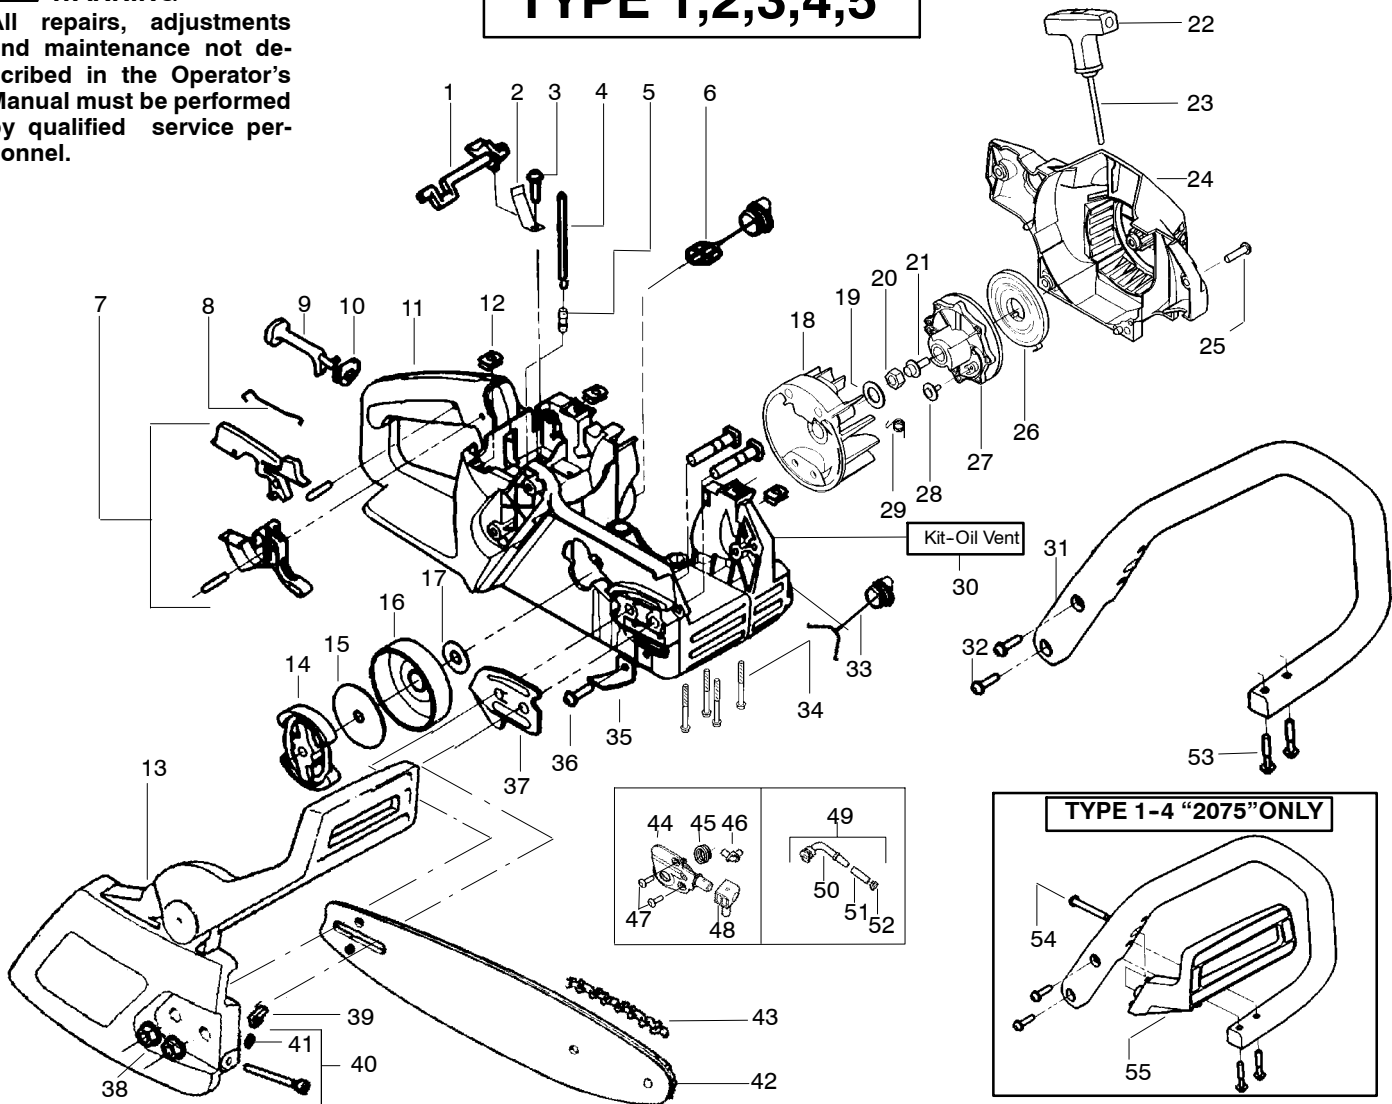

⚠ WARNING
All repairs, adjustments and maintenance not described in the Operator's Manual must be performed by qualified service personnel.

TYPE 1,2,3,4,5

Ref.	Part No.	Description	Ref.	Part No.	Description	Ref.	Part No.	Description
1.	530038227	Lever-Switch	18.	530039209	Assy-Flywheel	38.	530015917	Nut-Bar Mounting
2.	530016149	Spring-Switch	19.	530015127	Washer-Flywheel	39.	530015826	Pin-Bar Adjust
3.	530015775	Screw	20.	530016134	Nut-Flywheel	40.	530069611	Kit-Bar Adj. (incl 39,41)
4.	530069216	Kit-Fuel Line (Large)	21.	530015920	Screw	41.	530038593	Retainer-Bar Adjust
5.	530023877	Fitting-fuel line	22.	530037485	Handle-Starter	42.	952044368	Bar-14" 2075
6.	530047192	Assy-Fuel Cap	23.	530069232	Kit-Rope		952044370	Bar-16" 2075
7.	530071305	Kit-Trigger & Lockout (Includes Pin)	24.	---	Housing-Fan		530044836	Bar-16" 2075c,2075oc
				530049334	2075		952044418	Bar-18" 2075
8.	530037809	Wire-Throttle		530055188	2075C	43.	952051209	Chain-14"
9.	530047989	Lever-Choke		530056049	2075OC		952051211	Chain-16"
10.	530038406	Grommet-Choke Knob		530015892	Screw		952051338	Chain-18"
11.	---	Assy-Chassis	25.	530015892	Screw	44.	530071259	Kit-Oil Pump (incl 45,46,48)
	530069822	2075	26.	530027531	Spring-Starter	45.	530037820	Gear-Worm Spring
	530056605	2075C	27.	530037817	Pulley-Starter	46.	530049477	Elbow-Oil Pickup
	530055588	2075OC	28.	530016080	Screw	47.	530016064	Screw
12.	530015922	Nut-Speed	29.	530023817	Spring-starter dog	48.	530019206	Block-Seal
13.	---	Assy-Chainbrake	30.	530071666	Kit-Oil Vent	49.	530047663	Assy-Oil-Pickup (Incl. 50-52)
	530054735	2075	31.	530056798	Handle-Front	50.	530038373	Pickup-Oiler
	530055190	2075C	32.	530015814	Screw	51.	530037821	Filter-Oil
	530056054	2075OC	33.	530010846	Assy-Oil Cap	52.	530030189	Plug-Oil Filter
14.	530014949	Assy. - Clutch	34.	530016132	Screw	53.	530015940	Screw
15.	530015611	Washer-Clutch	35.	530029850	Chain Catcher	54.	530016020	Bolt-Handguard
16.	530047061	Assy-Drum W/brg.	36.	530015814	Screw	55.	530038224	Handguard
17.	530015907	Washer - Thrust	37.	530038238	Plate-Bar Mounting			

✓ = NEW PART NUMBER FOR THIS IPL   * = REFER TO THE SERVICE REFERENCE INDICATED FOR MORE INFORMATION. (LOCATED AT END OF IPL)