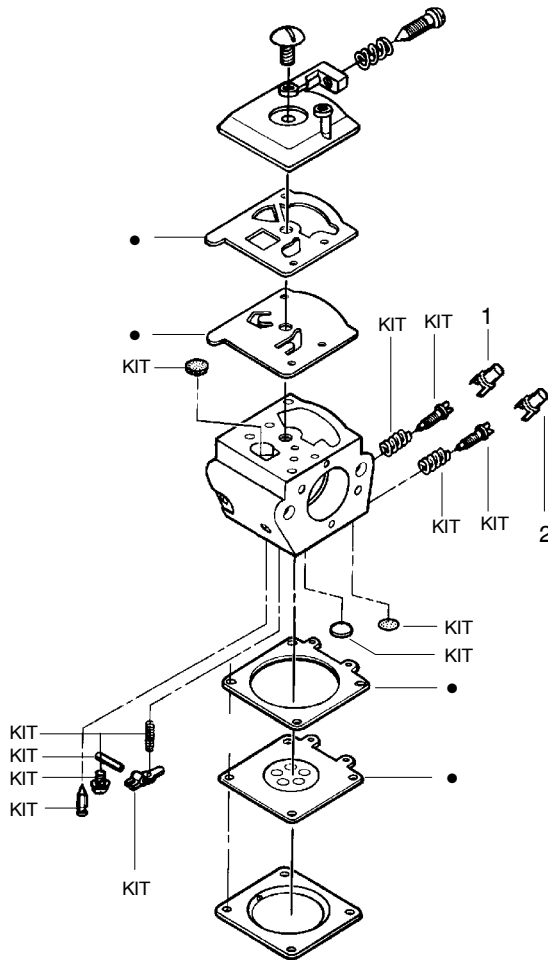

Carburetor Assembly – WT324 – #530069703

Carb.
Repair
Kit

Gasket/
Dia.
Kit

3

4

Ref.	Part No.	Description
1.	530038479	Limiter Cap – High (brown)
2.	530038478	Limiter Cap – Low (tan)
3.	530069826	Carburetor Repair Kit (KIT = Indicates Contents)
4.	530069844	Gasket Diaphragm Kit (● Indicates Contents)

Kit - Carburetor Assembly No. 530071620 - WALBRO WT-624

Note: No Repair kits are available for this carburetor, please order the complete assembly part number 530-071620 - WT-624

★★★★★ Service Reference ★★★★★

Note: Your chain saw may have either a one or two piece seal. Please note the two piece seal is no longer available, and you will need to order the one piece seal as a replacement.

Two Piece Seal

One Piece Seal

If your saw has the one or two piece seal, order the **530054144** seal.