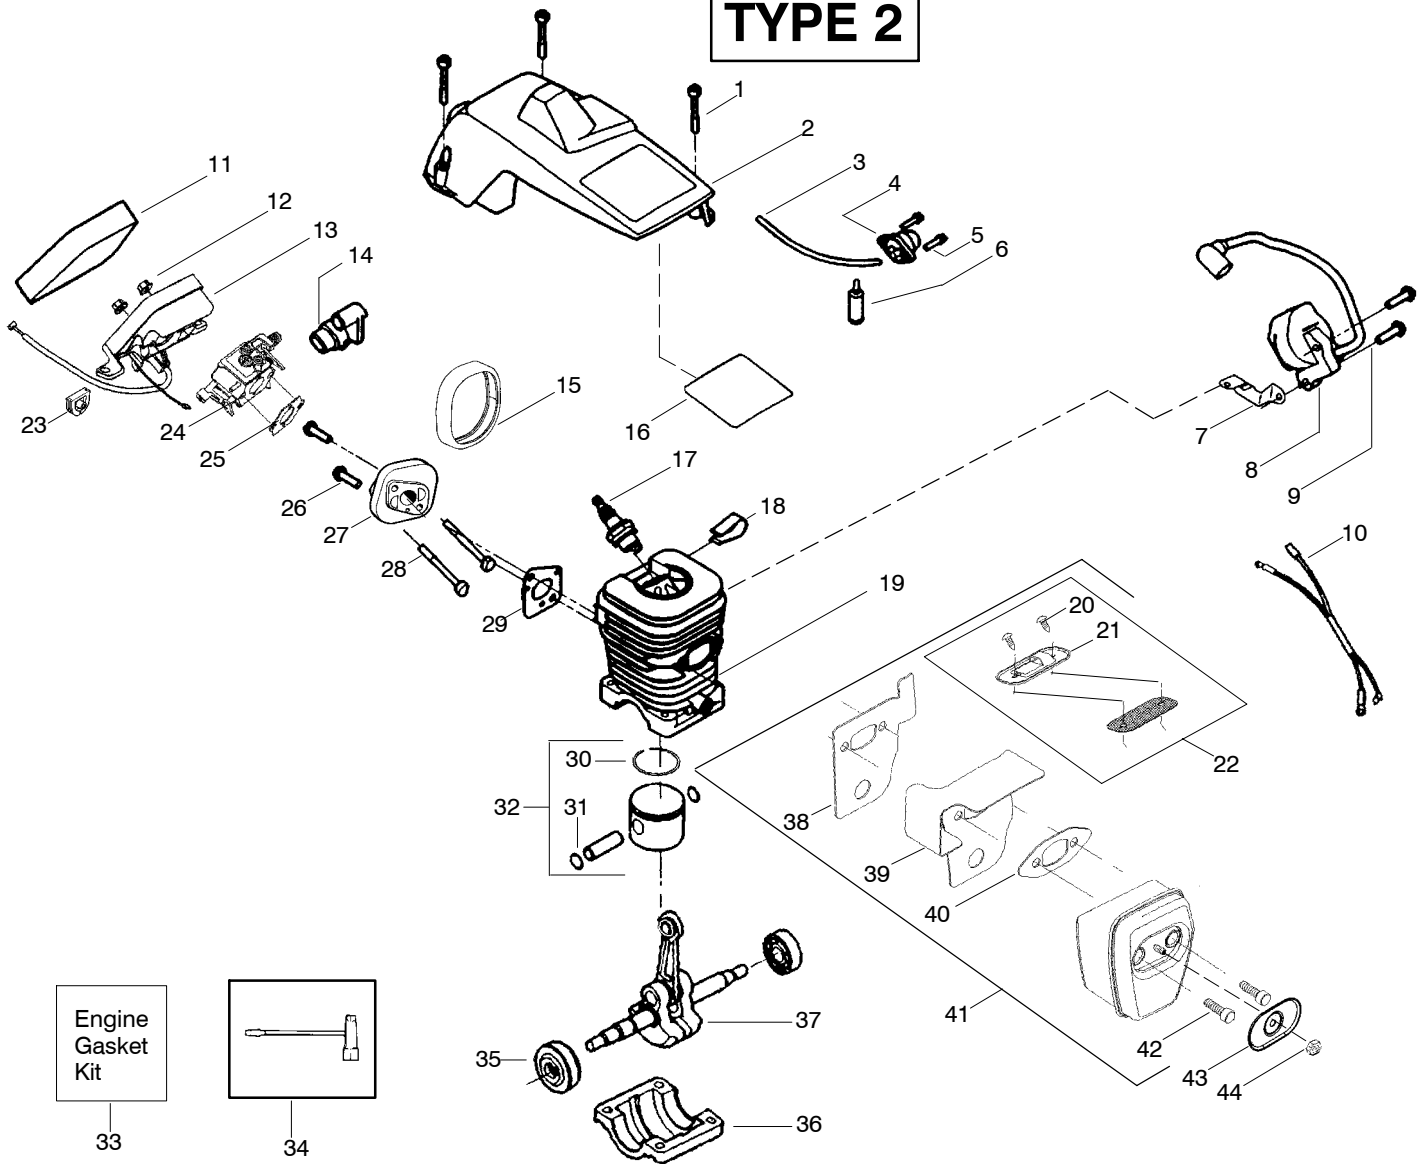

PARTS LIST NO. 530086182		Poulan PRO® PARTS LIST	MODEL(s) 260LE
DATE 3/13/07	Replaces 530086182 - 08/30/04		PAGE NO. 4
Note: Illustration may differ from actual model due to design changes			

TYPE 2

Ref.	Part No.	Description	Ref.	Part No.	Description	Ref.	Part No.	Description
1.	530016153	Screw	19.	530012552	Cylinder	34.	530031135	Bar Wrench
2.	530055638	Assy-Cylinder Shield (includes # 16)	20.	530016351	Screw-Outlet cover	35.	530056363	Assy-Seal & Bearing
3.	530069247	Kit-Fuel Line (Small)	21.	530054883	Cover - Outlet	36.	530037935	Cap-Crankcase
4.	530071835	Kit-Purge Bulb(incl.#5)	22.	530071413	Kit-Spark Arrestor (Incl. 20,21)	37.	530047062	Assy-Crankshaft
5.	530015780	Screw	23.	530047631	Grommet-Throttle Cable	38.	530054885	Backplate
6.	530095646	Assy-Fuel Pick-up	24.	---	Kit-Carburetor	39.	530054880	Guide-Outlet
7.	530047442	Strap-Ground		530071820	Zama (W-20)	40.	530069608	Gasket-Muffler(kit)
8.	530039198	Ignition Module		530071821	Walbro (WT-662)	41.	530054886	Assy-Muffler (Incl. 38-40,42)
9.	530015814	Screw	25.	530069608	Gasket-Carb. (kit)	42.	530016338	Bolt-Muffler
10.	530057475	Assy-Wire Harness	26.	530016386	Screw	43.	530055586	Cover-Bolt
11.	530037793	Foam-Air Filter	27.	530049700	Carb. Adapter	44.	530016359	Nut-Brass
12.	530016101	Nut	28.	530016187	Screw			Not Shown
13.	530057702	Assy-Air Box	29.	530069608	Gasket- Adaptor(kit)			
14.	530035526	Grommet-Carb Adjust	30.	530038729	Ring-Piston		530164365	Manual
15.	530054144	Seal-Carb Adapter	31.	530015697	Retainer-Piston Pin		530057757	Decal-Warning
16.	530055698	Reflector-Heat	32.	530069719	Kit-Piston (Incl. 30 & 31)			
17.	952030150	Spark Plug (RCJ-7Y)	33.	530069608	Kit-Engine Gasket (Incl. 25, 29 & 40)			
18.	530016136	Clip-High Tension Lead						

↙ = NEW PART NUMBER FOR THIS IPL

★ = REFER TO THE SERVICE REFERENCE INDICATED FOR MORE INFORMATION. (LOCATED AT END OF IPL)