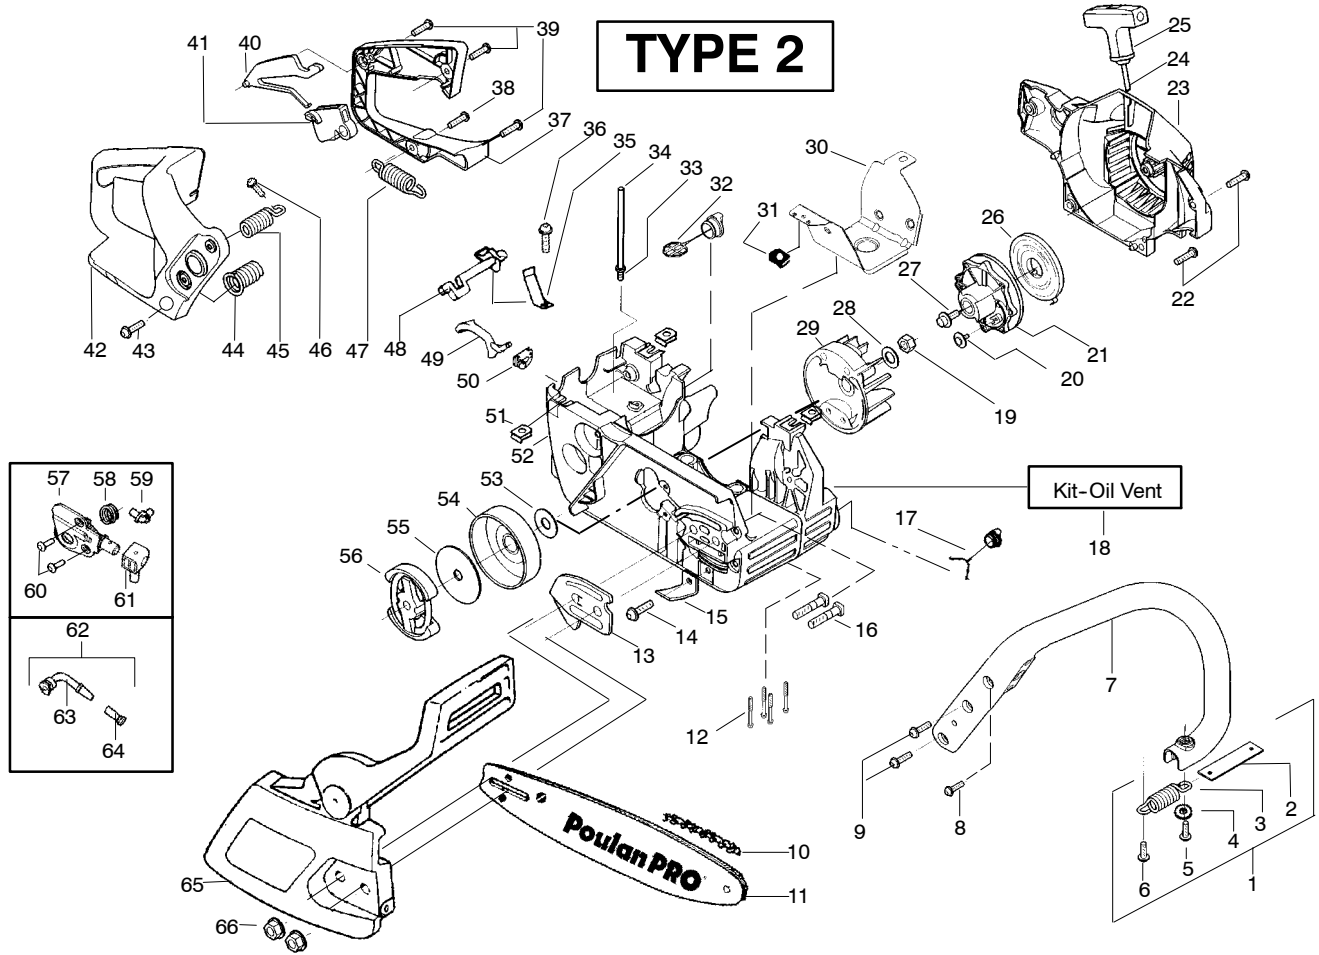

✓ = NEW PART NUMBER FOR THIS IPL

★ = REFER TO THE SERVICE REFERENCE INDICATED FOR MORE INFORMATION. (LOCATED AT END OF IPL)

= THESE PARTS ARE ILLUSTRATED FOR CLARITY. ORDER COMPLETE ASSEMBLY.

Ref.	Part No.	Description	Ref.	Part No.	Description	Ref.	Part No.	Description
1.	530059667	Assy.-Isolator	28.	530015127	Washer-Flywheel	55.	530015611	Washer-Clutch
2.	530047608	Limiter Strap	29.	530039187	Assy-Flywheel	56.	530014949	Assy. Clutch
3.	530059668	Spring-Isolator	30.	530055183	Shield - Heat	57.	530071259	Kit - Oil Pump (incl. 58,59,61)
4.	530015158	Washer	31.	530055322	Clip - "U"	58.	530037820	Gear-Worm Spring
5.	530016018	Screw	32.	530047192	Assy-Fuel Cap	59.	530049477	Elbow-Oil Pickup
6.	530015843	Screw	33.	530023877	Fitting-fuel line	60.	530016064	Screw
7.	530047583	Front Handle	34.	530069216	Kit-Fuel line (large)	61.	530019206	Seal Block
8.	530015940	Screw	35.	530016149	Spring-Switch	62.	530047663	Assy-Oil Pick-up (Incl. 63,64)
9.	530015814	Screw	36.	530015775	Screw	63.	530038373	Pick-up Oiler
10.	952051338	Chain - 18"	37.	530047581	Cover-Rear Handle	64.	530056533	Filter-Oil
11.	952044926	Bar - 18"	38.	530015886	Screw	65.	530054999	Assy.-Chain Brake
12.	530016132	Screw	39.	530015906	Screw	66.	530015917	Nut-Bar Mounting
13.	530038238	Plate-Bar Mount.	40.	530036098	Throttle Lockout			
14.	530015814	Screw	41.	530036097	Trigger-Throttle			
15.	530029850	Chain Catcher	42.	530047582	Handle - Rear			
16.	530016133	Bolt-Bar	43.	★★★★★	Screw			
17.	530057236	Assy-Oil Cap	44.	★★★★★	Assy Isolator-lower			
18.	530071666	Kit-Oil Vent	45.	530071958-01	Kit-Isolator (Upper)			
19.	530016134	Nut-Flywheel	46.	530015875	Screw			
20.	530016080	Screw	47.	530059668	Spring-Isolator			
21.	530037817	Starter Pulley	48.	530057473	Lever-Switch			
22.	530015892	Screw	49.	530057474	Lever-Choke			
23.	530049335	Housing-Fan	50.	530049005	Grommet-Knob			
24.	530069232	Kit - Rope	51.	530015922	Nut-"U"-Type			
25.	530056402	Handle-Starter	52.	530071841	Kit-Chassis Assy. fuel lines and caps )			
26.	530027531	Spring-Recoil	53.	530015907	Washer-Thrust			
27.	530015920	Screw	54.	530047061	Assy.-Clutch Drum w/bearing			