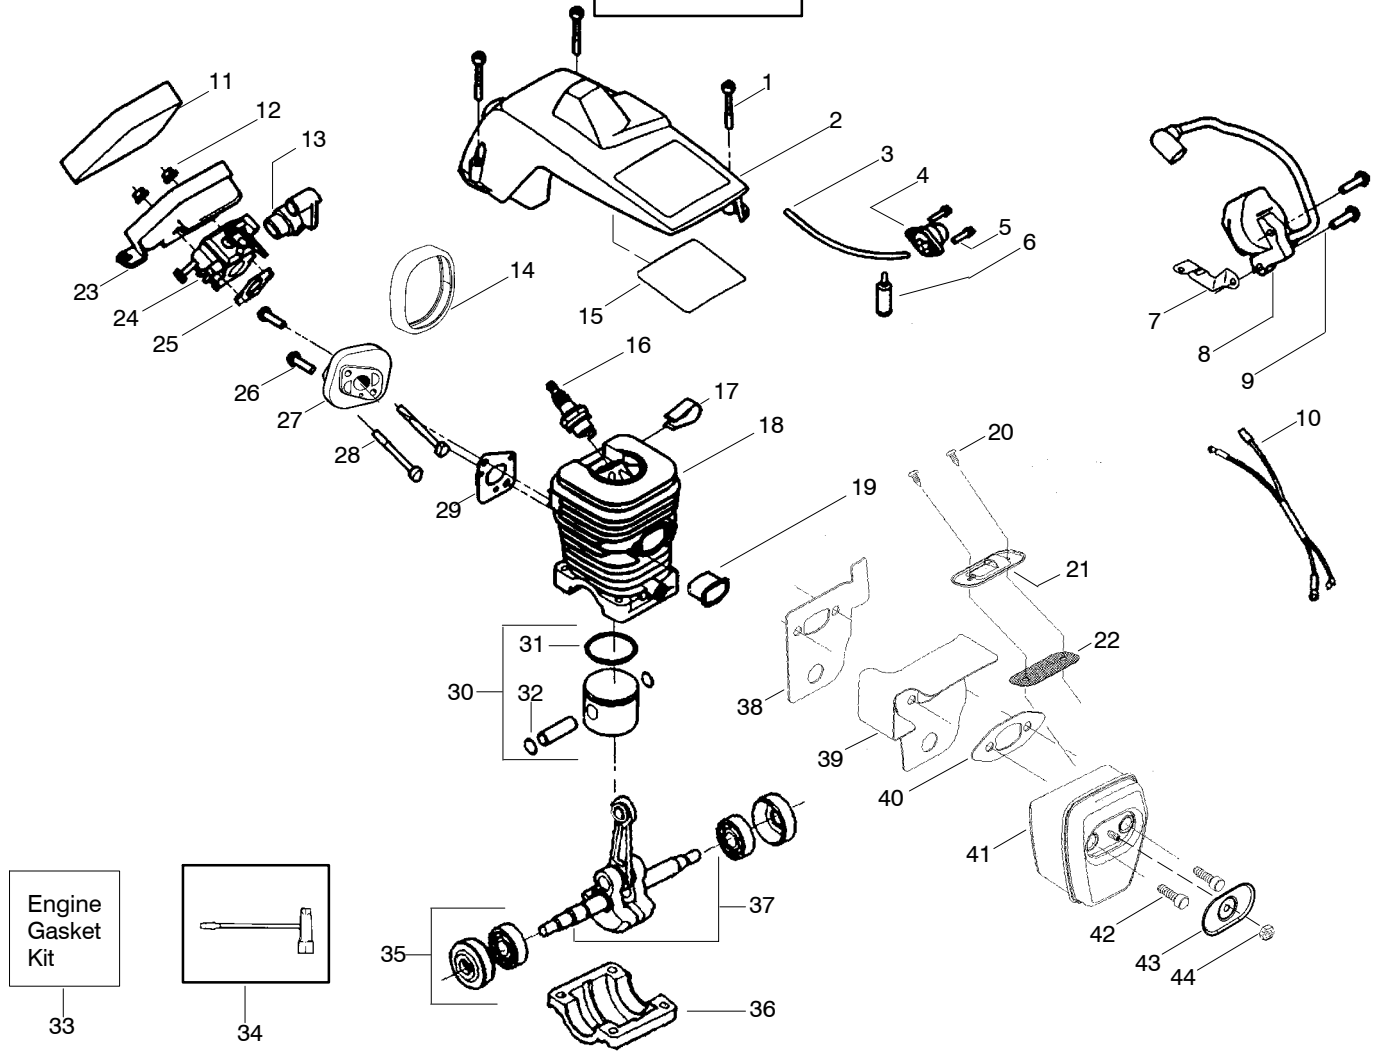

TYPE 1

Ref.	Part No.	Description	Ref.	Part No.	Description	Ref.	Part No.	Description
1.	530016153	Screw	18.	530071411	Kit - Cylinder	33.	530069608	Kit - Engine Gasket (Incl. 25, 29 & 40)
2.	530055638	Assy - Cylinder Shield (includes # 15)	19.	530037652	Insulator - Heat	34.	530031135	Bar Wrench
3.	530069247	Kit - Fuel Line (Small)	20.	530016351	Screw - Outlet cover	35.	530056363	Assy - Seal & Bearing
4.	530047213	Assy - Air Purge	21.	530055759	Cover - Outlet	36.	530037935	Cap - Crankcase
5.	530015780	Screw	22.	530071413	Kit - Spark Arrestor (Incl. 20,21)	37.	530047062	Assy - Crankshaft
6.	530095646	Assy - Fuel Pick-up	23.	530047604	Air Filter Housing	38.	530054885	Backplate
7.	530047442	Strap - Ground	24.	---	Kit - Carburetor (WT - 599)	39.	530054880	Guide - Outlet
8.	530039198	Ignition Module		530071409	(W - 9A)	40.	530069608	Gasket - Muffler
9.	530015814	Screw	25.	530069608	Gasket - Carb.	41.	530054886	Assy - Muffler (Incl. 38 - 40,42)
10.	530049117	Assy - Wire Harness	26.	530016386	Screw	42.	530016338	Bolt - Muffler
11.	530037793	Foam - Air Filter	27.	530049700	Carb. Adapter	43.	530055586	Cover - Bolt
12.	530016101	Nut	28.	530016187	Screw	44.	530016359	Nut - Brass
13.	530035526	Grommet - Carb Adjust	29.	530069608	Gasket - Carb Adaptor			Not Shown
14.	530054144	Seal - Carb Adapter	30.	530069719	Kit - Piston (Incl. 31 & 32)	530163637	530038257	Operator Manual
15.	530055698	Reflector - Heat	31.	530038729	Ring - Piston			Decal - Warn. Instr.
16.	952030150	Spark Plug (RCJ - 7Y)	32.	530015697	Retainer - Piston Pin			
17.	530016136	Clip - High Tension Lead						

✓ = NEW PART NUMBER FOR THIS IPL   * = REFER TO THE SERVICE REFERENCE INDICATED FOR MORE INFORMATION. (LOCATED AT END OF IPL)
● = THESE PARTS ARE ILLUSTRATED FOR CLARITY. ORDER COMPLETE ASSEMBLY.