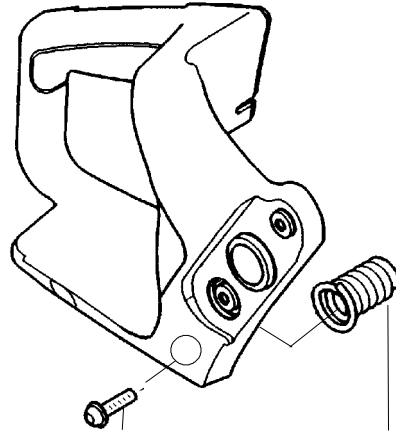

PARTS LIST NO. 530086182		Poulan PRO® PARTS LIST	MODEL(s) 260LE	
DATE 3/13/07	Replaces 530086182 - 08/30/04		Note: Illustration may differ from actual model due to design changes	PAGE NO. 6

★★★★★ **Service Reference** ★★★★★

Note: Due to product improvements, your unit may have been built with or without the spring and screw shown below. If your unit does not have this spring and screw, no action is required. If your unit does have the spring and screw, please order the part numbers listed below.

530015814
Screw

530053274
Assy-Isolator Spring