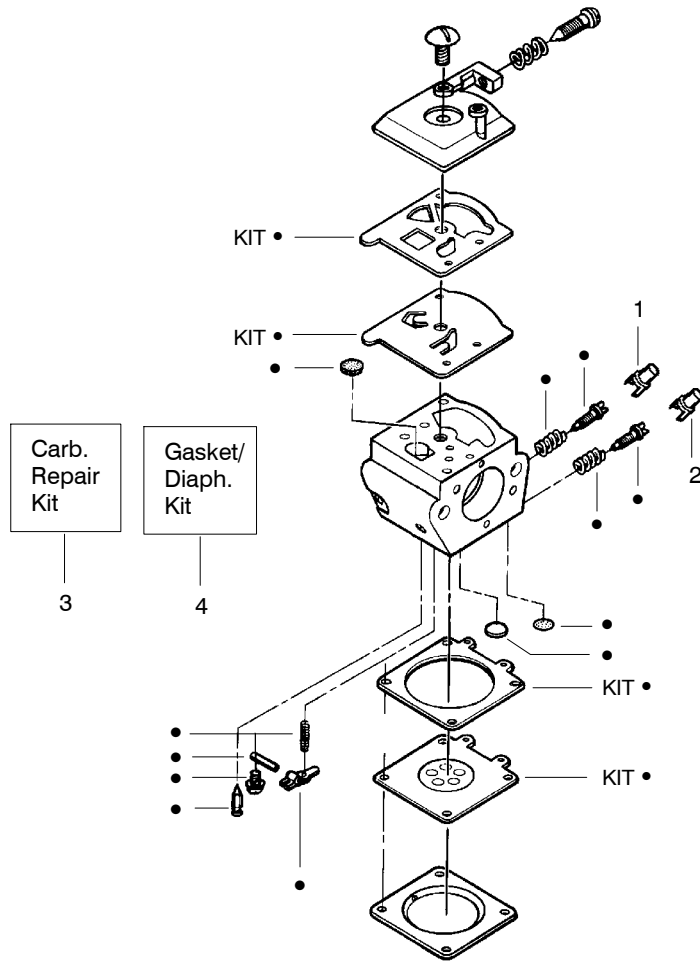

## TYPE 2

Ref.	Part No.	Description	Ref.	Part No.	Description	Ref.	Part No.	Description
1.	530016153	Screw	19.	530012552	Cylinder	34.	530031135	Bar Wrench
2.	530055638	Assy-Cylinder Shield (includes # 16)	20.	530016351	Screw-Outlet cover	35.	530056363	Assy-Seal & Bearing
3.	530069247	Kit-Fuel Line (Small)	21.	530054883	Cover - Outlet	36.	530037935	Cap-Crankcase
4.	530071835	Kit-Purge Bulb(incl.#5)	22.	530071413	Kit-Spark Arrestor (Incl. 20,21)	37.	530047062	Assy-Crankshaft
5.	530015780	Screw	23.	530047631	Grommet-Throttle Cable	38.	530054885	Backplate
6.	530095646	Assy-Fuel Pick-up	24.	---	Kit-Carburetor	39.	530054880	Guide-Outlet
7.	530047442	Strap-Ground		530071820	Zama (W-20)	40.	530069608	Gasket-Muffler(kit)
8.	530039198	Ignition Module		530071821	Walbro (WT-662)	41.	530054886	Assy-Muffler (Incl. 38-40,42)
9.	530015814	Screw	25.	530069608	Gasket-Carb. (kit)	42.	530016338	Bolt-Muffler
10.	530057475	Assy-Wire Harness	26.	530016386	Screw	43.	530055586	Cover-Bolt
11.	530037793	Foam-Air Filter	27.	530049700	Carb. Adapter	44.	530016359	Nut-Brass
12.	530016101	Nut	28.	530016187	Screw			Not Shown
13.	530057702	Assy-Air Box	29.	530069608	Gasket- Adaptor(kit)			
14.	530035526	Grommet-Carb Adjust	30.	530038729	Ring-Piston		530164365	Manual
15.	530054144	Seal-Carb Adapter	31.	530015697	Retainer-Piston Pin		530057757	Decal-Warning
16.	530055698	Reflector-Heat	32.	530069719	Kit-Piston (Incl. 30 & 31)			
17.	952030150	Spark Plug (RCJ-7Y)	33.	530069608	Kit-Engine Gasket (Incl. 25, 29 & 40)			
18.	530016136	Clip-High Tension Lead						

↙ = NEW PART NUMBER FOR THIS IPL

★ = REFER TO THE SERVICE REFERENCE INDICATED FOR MORE INFORMATION. (LOCATED AT END OF IPL)

**Carburetor Assembly - 530071409-WT599**

Ref.	Part No.	Description
1.	530038479	Limiter Cap - High
2.	530038478	Limiter Cap - Low
3.	530069826	Carburetor Repair Kit (● Indicates Contents)
4.	530069844	Gasket/Diaphragm Kit (KIT=Indicates Contents)