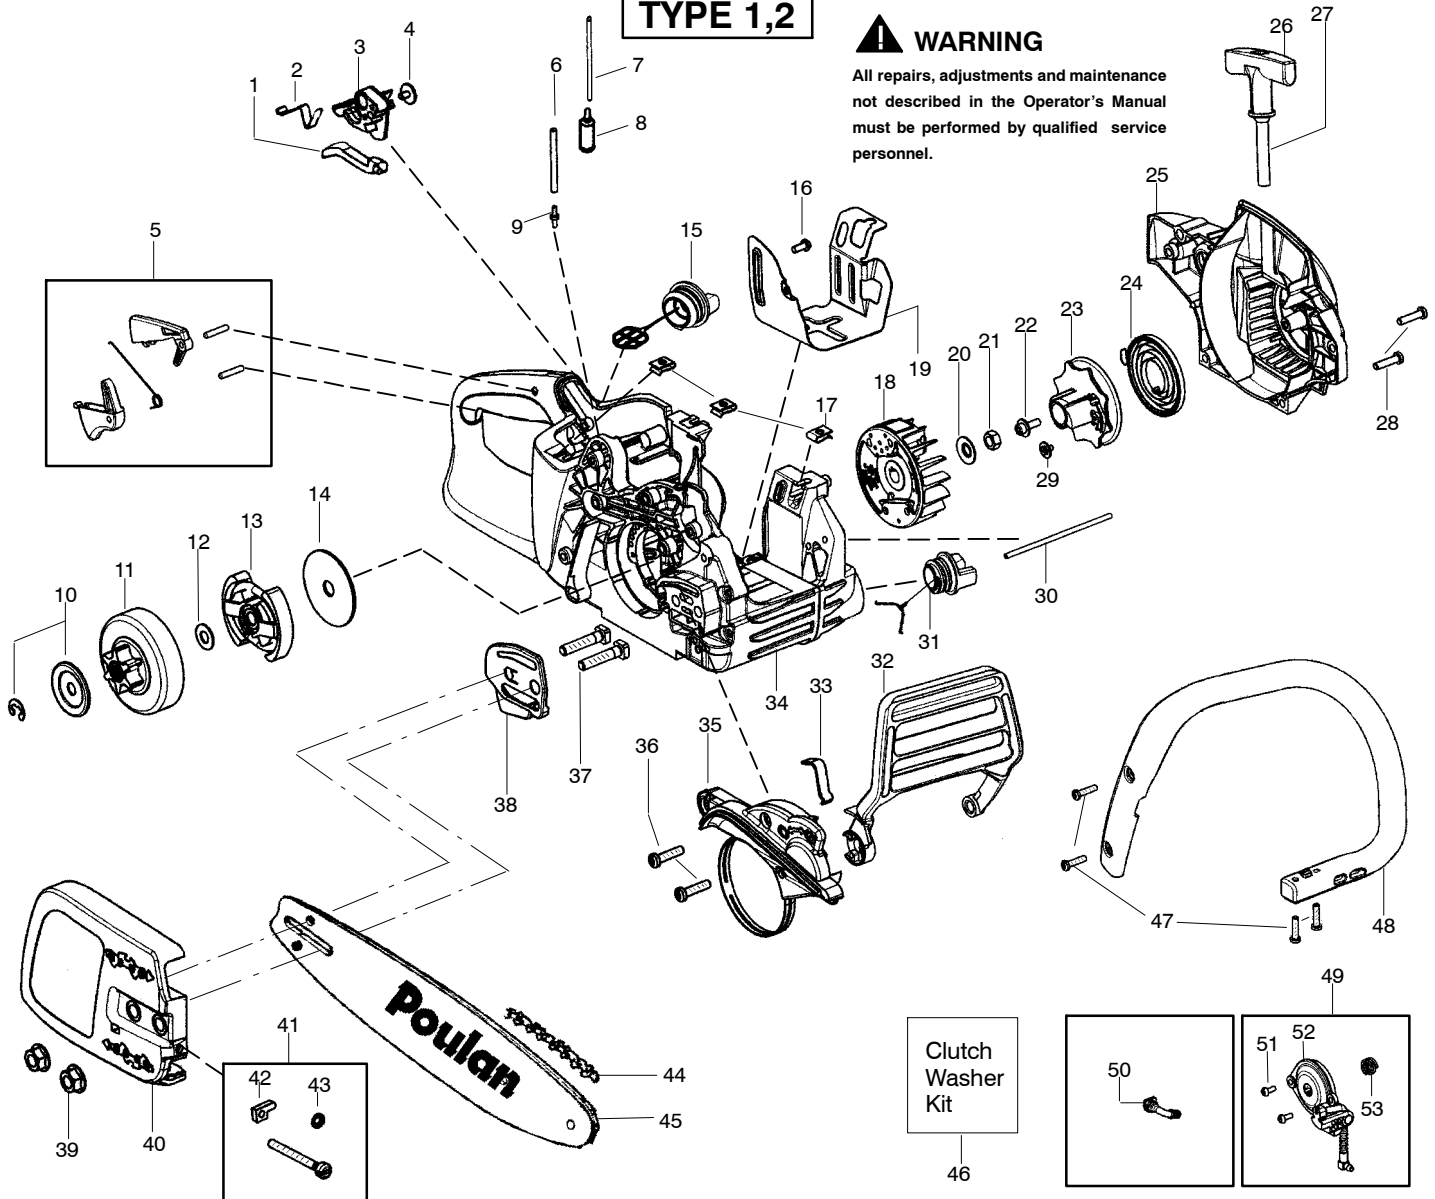

TYPE 1,2

WARNING

All repairs, adjustments and maintenance not described in the Operator's Manual must be performed by qualified service personnel.

Ref.	Part No.	Description	Ref.	Part No.	Description	Ref.	Part No.	Description
1.	530057893	Knob-Choke	22.	530015920	Screw	40.	530058933	Assy-Clutch Cover (Incl. # 41)
2.	530057908	Spring-Ign. Switch	23.	530057890	Pulley-Starter	41.	530069611	Kit-Bar Adjust (Incl. 42,43)
3.	530057891	Lever-Ign. Switch	24.	530042095	Spring-Starter	42.	530015826	Pin-Bar Adjust
4.	530016080	Screw	25.	530058810	Housing-Fan	43.	530038593	Retainer-Bar Adjust
5.	530071888	Kit-Trigger/Lockout	26.	530056402	Handle-Starter	44.	952051211	Accy-16" Chain
6.	530069216	Kit-Fuel Line (Large)	27.	530069232	Kit-Rope	45.	952044370	Accy-16" Bar
7.	530069247	Kit-Fuel Line (Small)	28.	530016432	Screw	46.	530071945	Kit-Clutch Washer (Incl. 10,12)
8.	530095649	Assy-Fuel Pick Up	29.	530016080	Screw	47.	530016432	Screw
9.	530023877	Fitting-Fuel line	30.	530058786	Assy-Oil Vent	48.	530057888	Handle-Front
10.	530071945	Kit-Clutch Washer	31.	530057236	Assy-Oil Cap w/ret.	49.	530071891	Kit-Oil Pump (Incl. 51,52,53)
11.	530057905	Assy-Clutch Drum 3/8"	32.	530057897	Handguard	50.	530057924	Assy-Oil Pick Up
12.	530071945	Kit-Clutch Washer	33.	530016416	Spring-Handguard	51.	530016064	Screw
13.	530057907	Assy-Clutch	34.	---	Assy-Chassis (Incl. 5,6,7,8,9,15,16,17,19,31,33,37)	52.	530057931	Assy-Oil Pump
14.	530016419	Washer-Large Clutch				53.	530037820	Gear-Worm
15.	530047192	Assy-Fuel Cap w/ret						
16.	530016064	Screw		530058863	Green			
17.	530015922	Nut-"U" type speed		530058870	Black			
18.	530057937	Assy-Flywheel	35.	530071893	Kit-Chainbrake			
19.	530057911	Shield-Heat	36.	530016432	Screw			
20.	530015127	Washer-Flywheel	37.	530016133	Bolt-Bar			
21.	530016134	Nut-Flywheel	38.	530057910	Plate-Bar			
			39.	530015917	Nut-Bar			

✓ = NEW PART NUMBER FOR THIS IPL   ★ = REFER TO THE SERVICE REFERENCE INDICATED FOR MORE INFORMATION. (LOCATED AT END OF IPL)