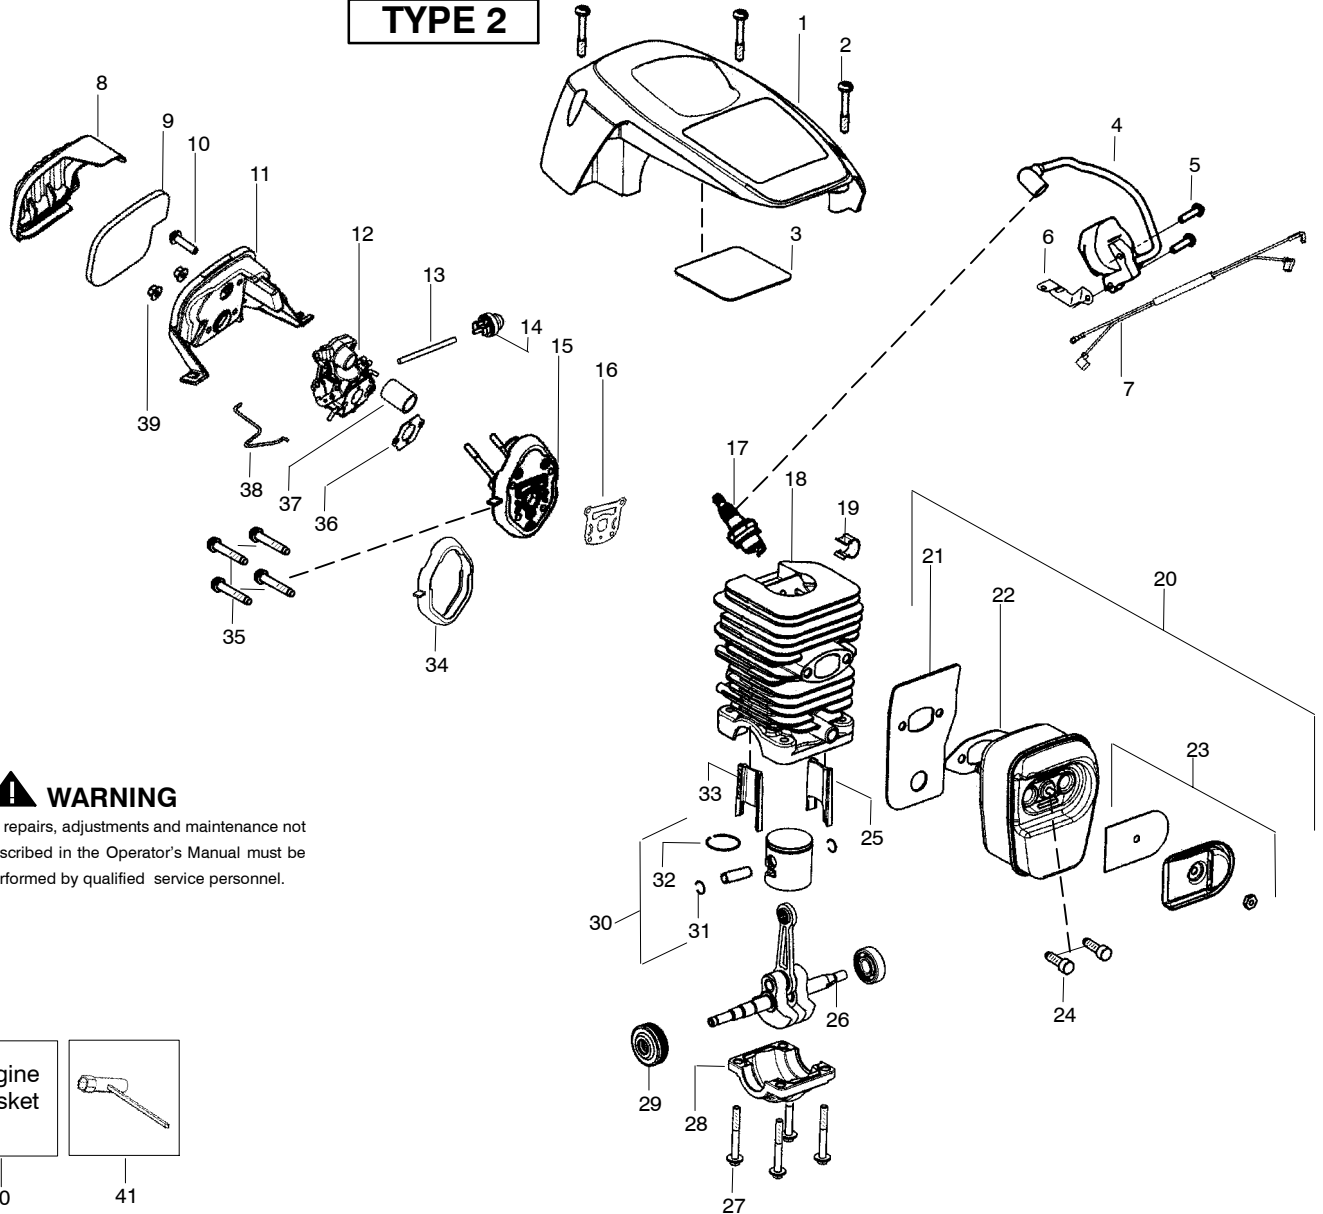

TYPE 2

⚠ WARNING
All repairs, adjustments and maintenance not described in the Operator's Manual must be performed by qualified service personnel.

Ref.	Part No.	Description	Ref.	Part No.	Description	Ref.	Part No.	Description
1.	530058837	Shield-Cylinder (incl. #2 & 3)	16.	530071894	Gasket-cyl. o-ring (kit)	34.	530071894	Seal-Adaptor (kit)
2.	530016153	Screw	17.	952030150	Accy-Spark Plug (RCJ-7Y)	35.	530016426	Screw
3.	530059006	Reflector-Tape	18.	530071884	Kit-Cylinder (Incl. 25,33)	36.	530071894	Gasket-Carb. (kit)
4.	530039198	Module - Ignition	19.	530016136	Clip-High Tension Lead	37.	530057926	Tube-Intake
5.	530016432	Screw	20.	545006007	Kit-Muffler (Incl .21,22,23,24)	38.	530057909	Wire-Throttle
6.	530047442	Strap-Ground	21.	530057942	Backplate-Muffler	39.	530016101	Nut-Carb.
7.	530057943	Assy-Wire Harness	22.	530071894	Gasket-Muffler (kit)	40.	530071894	Kit-Gasket (Incl . 16,22,34,36)
8.	530058687	Cover-Air Filter	23.	545006056	Kit-Spark Arrestor	41.	530031163	Wrench-Bar
9.	530057925	Filter-Air	24.	530016338	Bolt-Muffler			Not Shown
10.	530016425	Screw	25.	545015301	Insert-Left (black) Cyl.			
11.	530057892	Housing-Air Filter	26.	530012537	Assy-Crankshaft/Rod Bolt			
12.	---	Carburetor	27.	530016417	Bolt			
	545070601	Zama W-26B (Incl. 14)	28.	530057941	Cap-Crankcase			
13.	530069247	Kit-Fuel Line (Small)	29.	530056363	Assy-Bearing/Seal	↗	545186804	Manual-Operator
14.	530047721	Bulb-Purge "snap-in"	30.	530071883	Kit-Piston (Incl. 31,32)		530059107	Decal-Warning
15.	530071889	Kit-Carb. Adaptor (Incl. # 16,34,37)	31.	530015697	Retainer-Piston Pin			
			32.	530038729	Ring-Piston			
			33.	545015401	Insert-Right (gray) Cyl.			

↗ = NEW PART NUMBER FOR THIS IPL

* = REFER TO THE SERVICE REFERENCE INDICATED FOR MORE INFORMATION. (LOCATED AT END OF IPL)