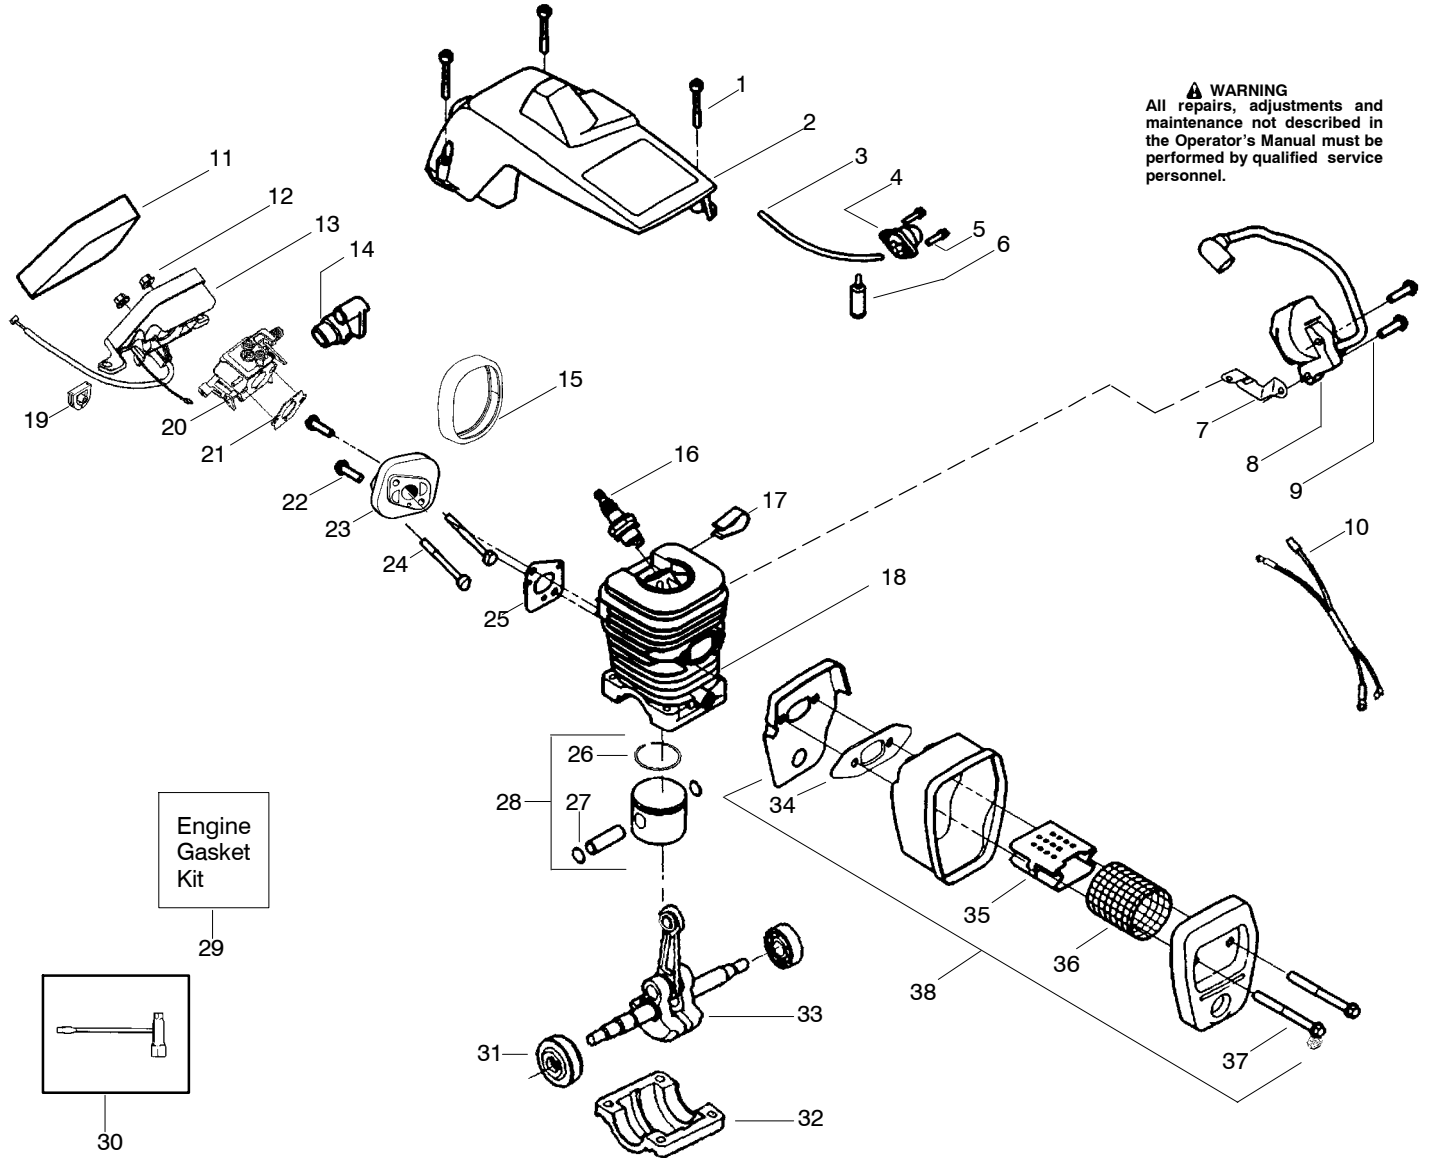

Ref.	Part No.	Description	Ref.	Part No.	Description	Ref.	Part No.	Description
1.	530016153	Screw	18.	530012550	Cylinder	32.	530037935	Cap-Crankcase
2.	530059875	Shield-Cylinder	19.	530047631	Grommet-Throttle Cable	33.	530047062	Assy-Crankshaft
3.	530069247	Kit-Fuel Line (Small)	20.	---	Kit-Carburetor	34.	530036103	Screen-Spark
4.	530071835	Kit-Air Purge (Incl. #5)	↙	545081885	Walbro (WT-891) (Incl. Grommet)	35.	530037813	Diffuser-Muffler
5.	530015780	Screw	21.	530069608	Gasket-Carb. (kit)	36.	530069608	Gasket-Muffler (kit)
6.	530095646	Assy-Fuel Pick-up	22.	530016386	Screw	37.	530016132	Bolt-Muffler
7.	530047442	Strap-Ground	23.	530049700	Carb. Adapter	38.	530047207	Assy-Muffler (Incl. 34-37)
8.	530039198	Ignition Module	24.	530016187	Screw			
9.	530015814	Screw	25.	530069608	Gasket- Adaptor (kit)			
10.	530057475	Assy-Wire Harness	26.	530038729	Ring-Piston			
11.	530037793	Foam-Air Filter	27.	530015697	Retainer-Piston Pin			
12.	530016101	Nut	28.	530071408	Kit-Piston (Incl. 26 & 27)			
13.	530057702	Assy-Air Box	29.	530069608	Kit-Engine Gasket (Incl. 21, 25 & 34)			
14.	530035526	Grommet-Carb Adjust	30.	530031135	Scrench			Not Shown
15.	530054144	Seal-Carb Adapter	31.	530056363	Assy-Seal & Bearing			545123689 Manual- Operator
16.	952030150	Spark Plug (RCJ-7Y)						545003016 Decal-Warning
17.	530016136	Clip-High Tension Lead						

↙ = NEW PART NUMBER FOR THIS IPL   * = REFER TO THE SERVICE REFERENCE INDICATED FOR MORE INFORMATION. (LOCATED AT END OF IPL)