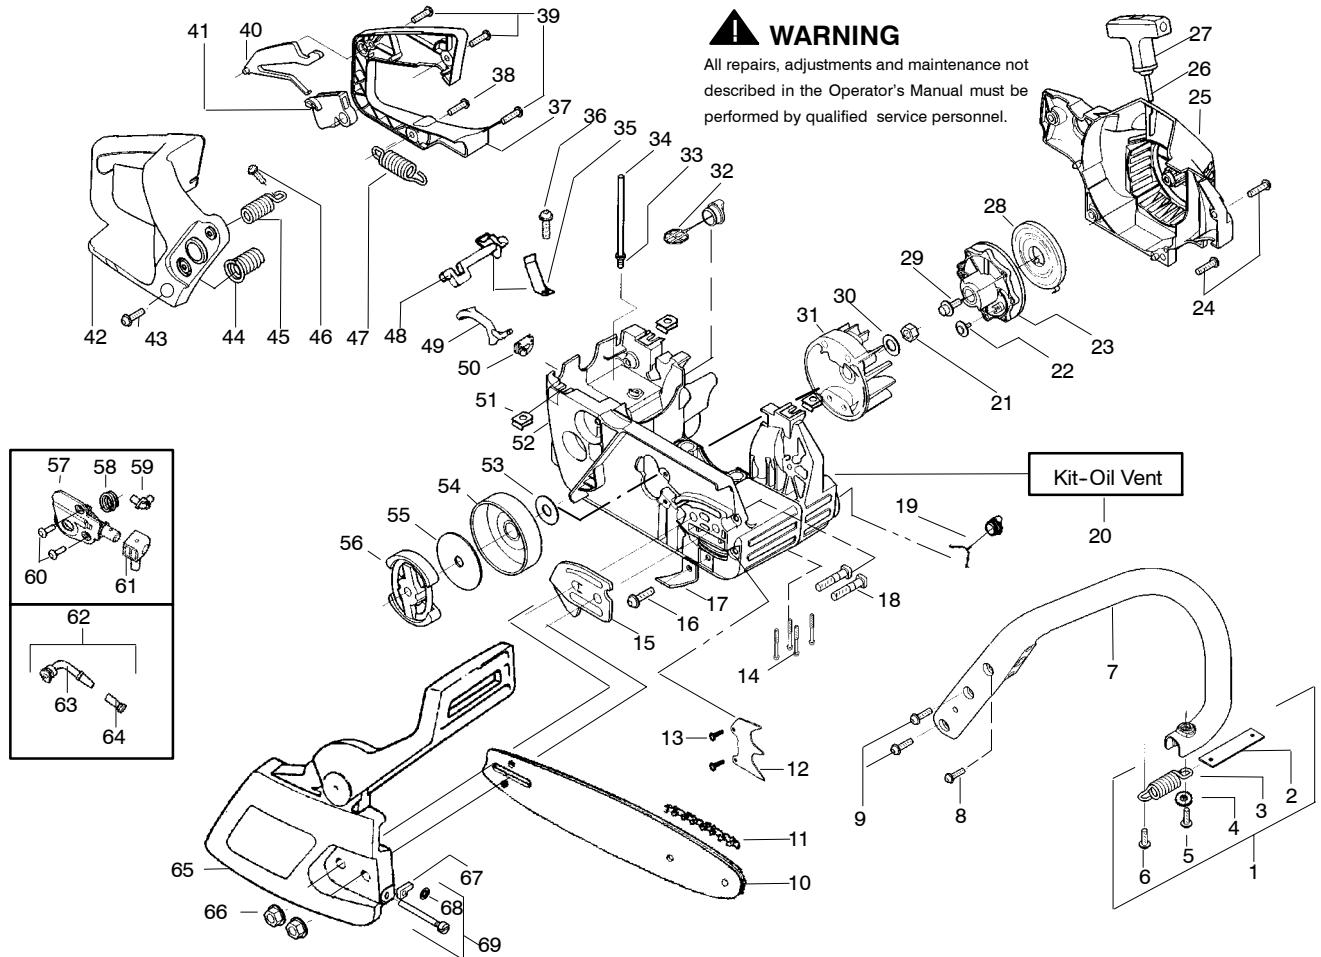

PARTS LIST NO. 530165090		WOODSHARK PARTS LIST	CHAIN SAW MODEL(s) 2275
DATE 3/05/08	Replaces 530165090 - 6/10/07		Note: Illustration may differ from actual model due to design changes

Ref.	Part No.	Description	Ref.	Part No.	Description	Ref.	Part No.	Description
1.	530059667	Assy.- Isolator	28.	530027531	Spring-Recoil	54.	530047061	Assy.-Clutch Drum w/bearing
2.	530047608	Limiter Strap	29.	530015920	Screw	55.	530015611	Washer-Clutch
3.	530059668	Spring-Isolator	30.	530015127	Washer-Flywheel	56.	530014949	Assy. Clutch
4.	530015158	Washer	31.	530039187	Assy-Flywheel	57.	530071259	Kit - Oil Pump (incl. 58,59,61)
5.	530016018	Screw	32.	530047192	Assy-Fuel Cap w/ret.	58.	530037820	Gear-Worm Spring
6.	530015843	Screw	33.	530023877	Fitting-fuel line	59.	530049477	Elbow-Oil Pickup
7.	530047583	Front Handle	34.	530069216	Kit-Fuel line (large)	60.	530016064	Screw
8.	530015940	Screw	35.	530016149	Spring-Switch	61.	530019206	Seal Block
9.	530015814	Screw	36.	530015775	Screw	62.	530047663	Assy-Oil Pick-up (Incl. 63,64)
10.	530044691	Bar - 14"	37.	530059874	Cover-Rear Handle	63.	530038373	Pick-up Oiler
11.	952051209	Chain - 14"	38.	530015886	Screw	64.	530056533	Filter-Oil
12.	530014381	Kit-Spike (Incl. 13)	39.	530015906	Screw	65.	545139906	Assy.-Chain Brake
13.	530016439	Screw	40.	530036098	Throttle Lockout	66.	530015917	Nut-Bar Mounting
14.	530016132	Screw	41.	530036097	Trigger-Throttle	67.	530015826	Pin-Bar Adjust
15.	530038238	Plate-Bar Mount.	42.	530059873	Handle - Rear	68.	530038593	Retainer
16.	530015814	Screw	43.	★★★★★	Screw	69.	530069611	Kit-Bar Adjusting (incl. # 67,68)
17.	530029850	Chain Catcher	44.	★★★★★	Assy Isolator-lower			
18.	530016133	Bolt-Bar	45.	530071958	Kit-Isolator (Upper)			
19.	530057236	Assy-Oil Cap w/ret.	46.	530015875	Screw			
20.	530071666	Kit-Oil Vent	47.	530059668	Spring-Isolator			
21.	530016134	Nut-Flywheel	48.	530057473	Lever-Switch			
22.	530016080	Screw	49.	530057474	Lever-Choke			
23.	530037817	Starter Pulley	50.	530049005	Grommet-Knob			
24.	530015892	Screw	51.	530015922	Nut-"U"-Type			
25.	530049334	Housing-Fan	52.	545152701	Assy-Chassis. (fuel lines and caps)			
26.	530069232	Kit - Rope	53.	530015907	Washer-Thrust			
27.	530056402	Handle-Starter						