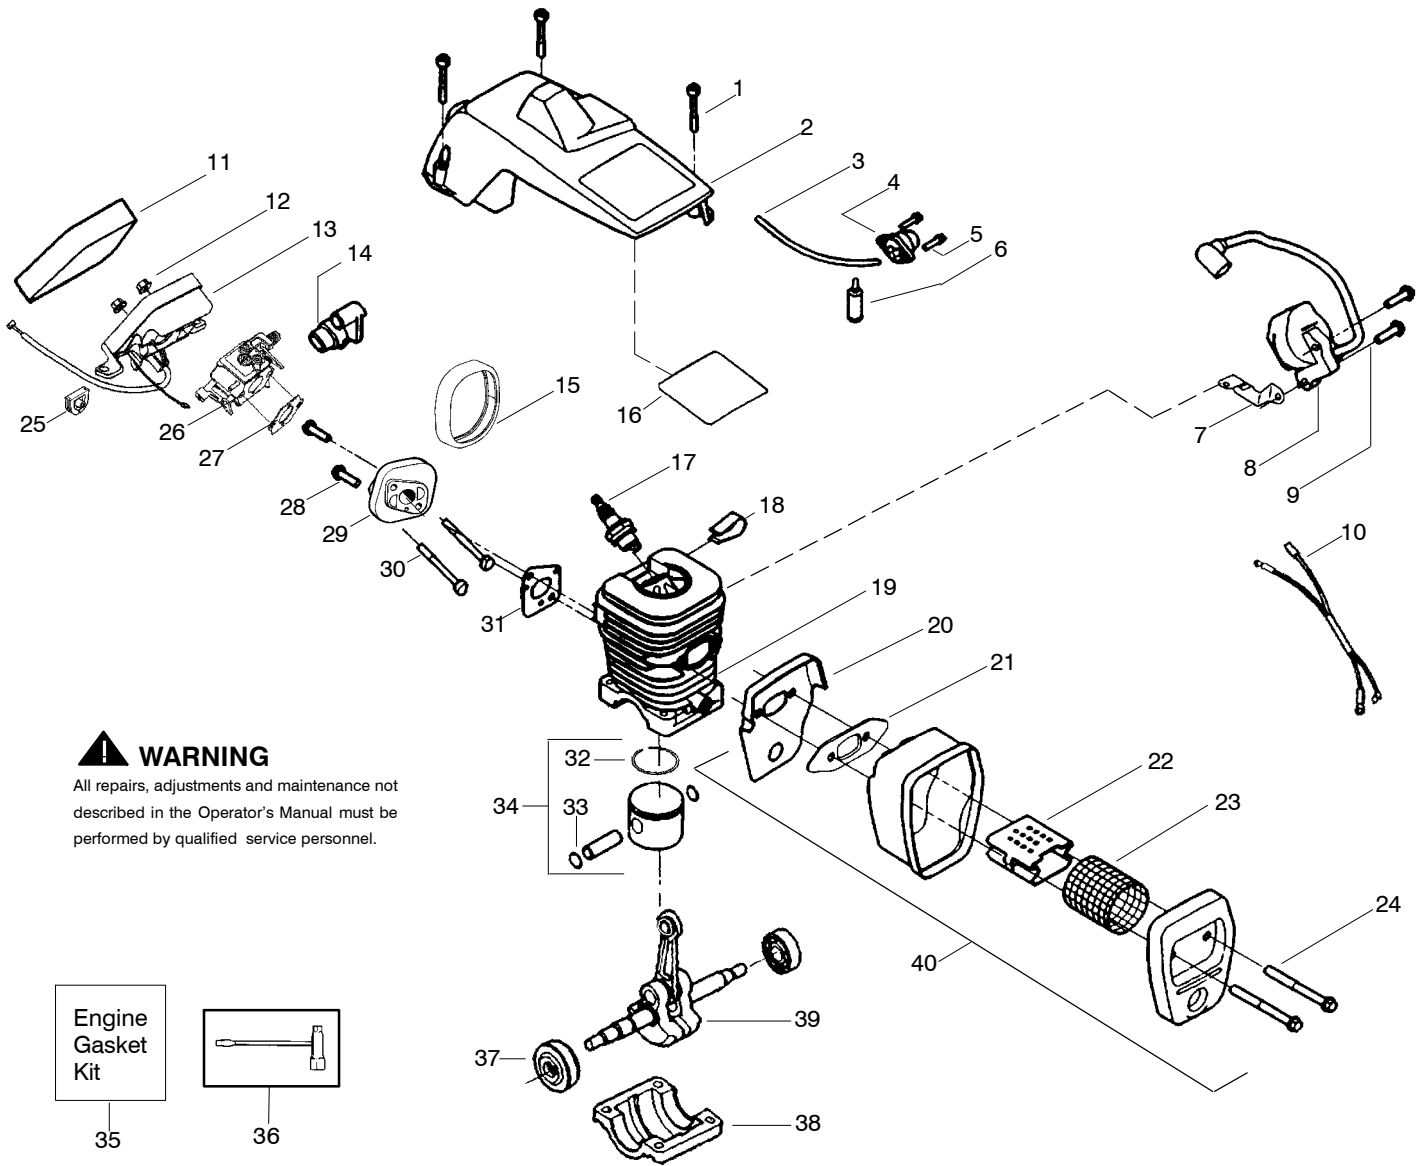

WARNING

All repairs, adjustments and maintenance not described in the Operator's Manual must be performed by qualified service personnel.

Engine Gasket Kit

35

36

Ref.	Part No.	Description	Ref.	Part No.	Description	Ref.	Part No.	Description
1.	530016153	Screw	19.	530012550	Cylinder	35.	530069608	Kit - Engine Gasket (Incl. 21, 27 & 31)
2.	530055638	Assy - Cylinder Shield (includes # 16)	20.	530049870	Backplate - Muffler	36.	530031135	Scrench
3.	530069247	Kit - Fuel Line (Small)	21.	530069608	Gasket - Muffler (kit)	37.	530056363	Assy - Seal & Bearing
4.	530071835	Kit - Air Purge (Incl. #5)	22.	530037813	Diffuser - Muffler	38.	530037935	Cap - Crankcase
5.	530015780	Screw	23.	530036103	Screen - Spark	39.	530047062	Assy - Crankshaft
6.	530095646	Assy - Fuel Pick-up	24.	530016132	Bolt - Muffler	40.	530047207	Assy - Muffler (Incl. 20-24)
7.	530047442	Strap - Ground	25.	530047631	Grommet - Throttle Cable			Not Shown
8.	530039198	Ignition Module	26.	---	Kit - Carburetor			Manuals
9.	530015814	Screw		545081885	Walbro (WT-89) (Incl. Grommet)			(Scan)
10.	530057475	Assy - Wire Harness	27.	530069608	Gasket - Carb. (kit)		545123687	(Euro I)
11.	530037793	Foam - Air Filter	28.	530016386	Screw		545123688	(Euro II)
12.	530016101	Nut	29.	530049700	Carb. Adapter		545123685	(Euro III)
13.	530057702	Assy - Air Box	30.	530016187	Screw		545123682	(Euro IV)
14.	530035526	Grommet - Carb Adjust	31.	530069608	Grommet - Adaptor (kit)		545123683	(Euro V)
15.	530054144	Seal - Carb Adapter	32.	530038729	Ring - Piston		545123684	(Turkish)
16.	530055698	Reflector - Heat	33.	530015697	Retainer - Piston Pin		545123688	(Russian)
17.	952030150	Spark Plug (RCJ-7Y)	34.	530071408	Kit - Piston (Incl. 32 & 33)		545123681	
18.	530016136	Clip - High Tension Lead						

↙ = NEW PART NUMBER FOR THIS IPL

★ = REFER TO THE SERVICE REFERENCE INDICATED FOR MORE INFORMATION. (LOCATED AT END OF IPL)